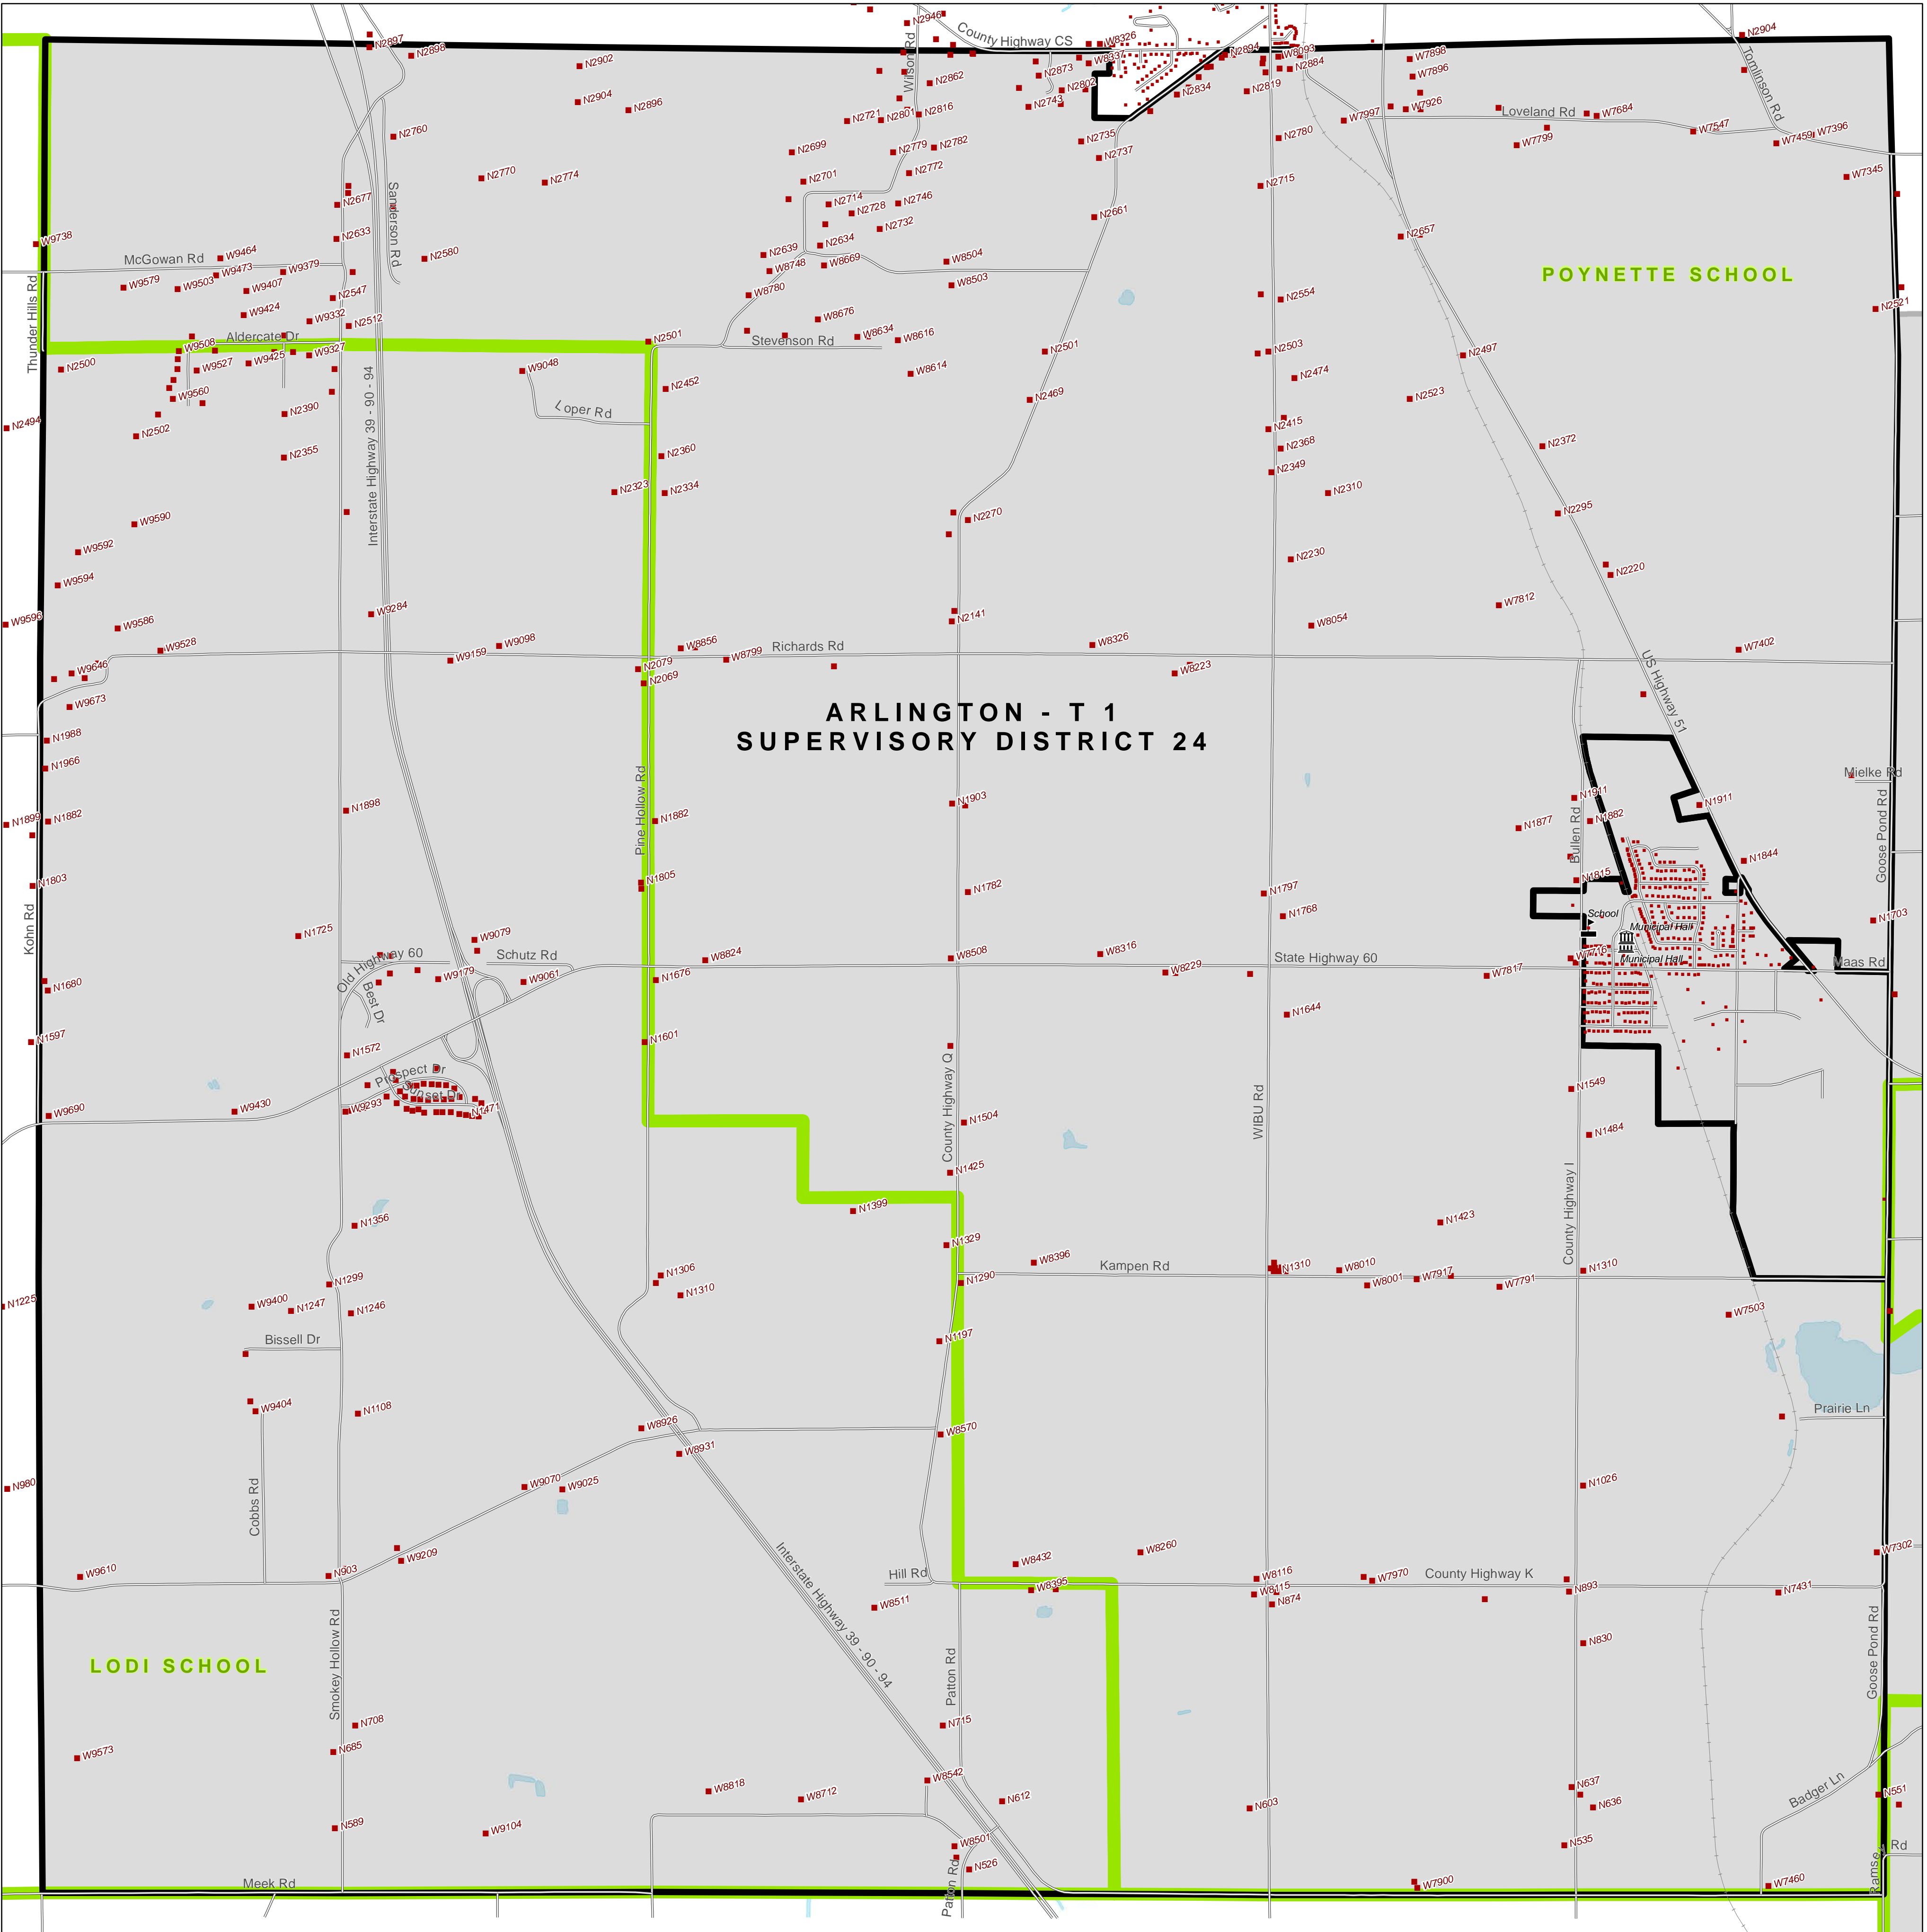

TOWN OF ARLINGTON

VOTING WARD: T1
 SUPERVISORY DISTRICT: 24
 SCHOOL DISTRICTS: LODI, POYNETTE
 SPECIAL DISTRICTS: NONE

SUPERVISORY DISTRICT OVERVIEW

COUNTY OVERVIEW

SCHOOL DISTRICT OVERVIEW