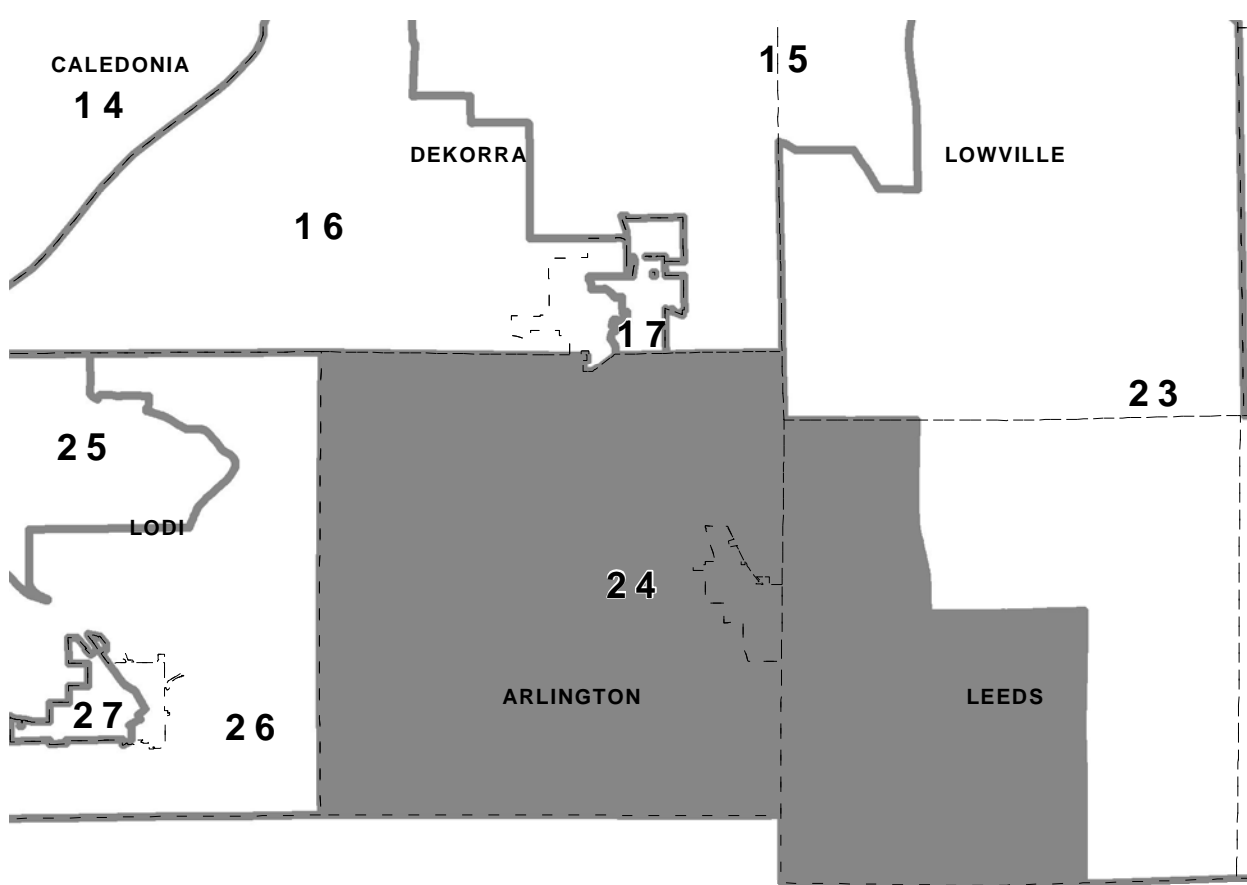

TOWN OF ARLINGTON

VOTING WARD: T1
 SUPERVISORY DISTRICT: 24
 SCHOOL DISTRICTS: LODI, POYNETTE
 SPECIAL DISTRICTS: NONE

SUPERVISORY DISTRICT OVERVIEW

COUNTY OVERVIEW

SCHOOL DISTRICT OVERVIEW