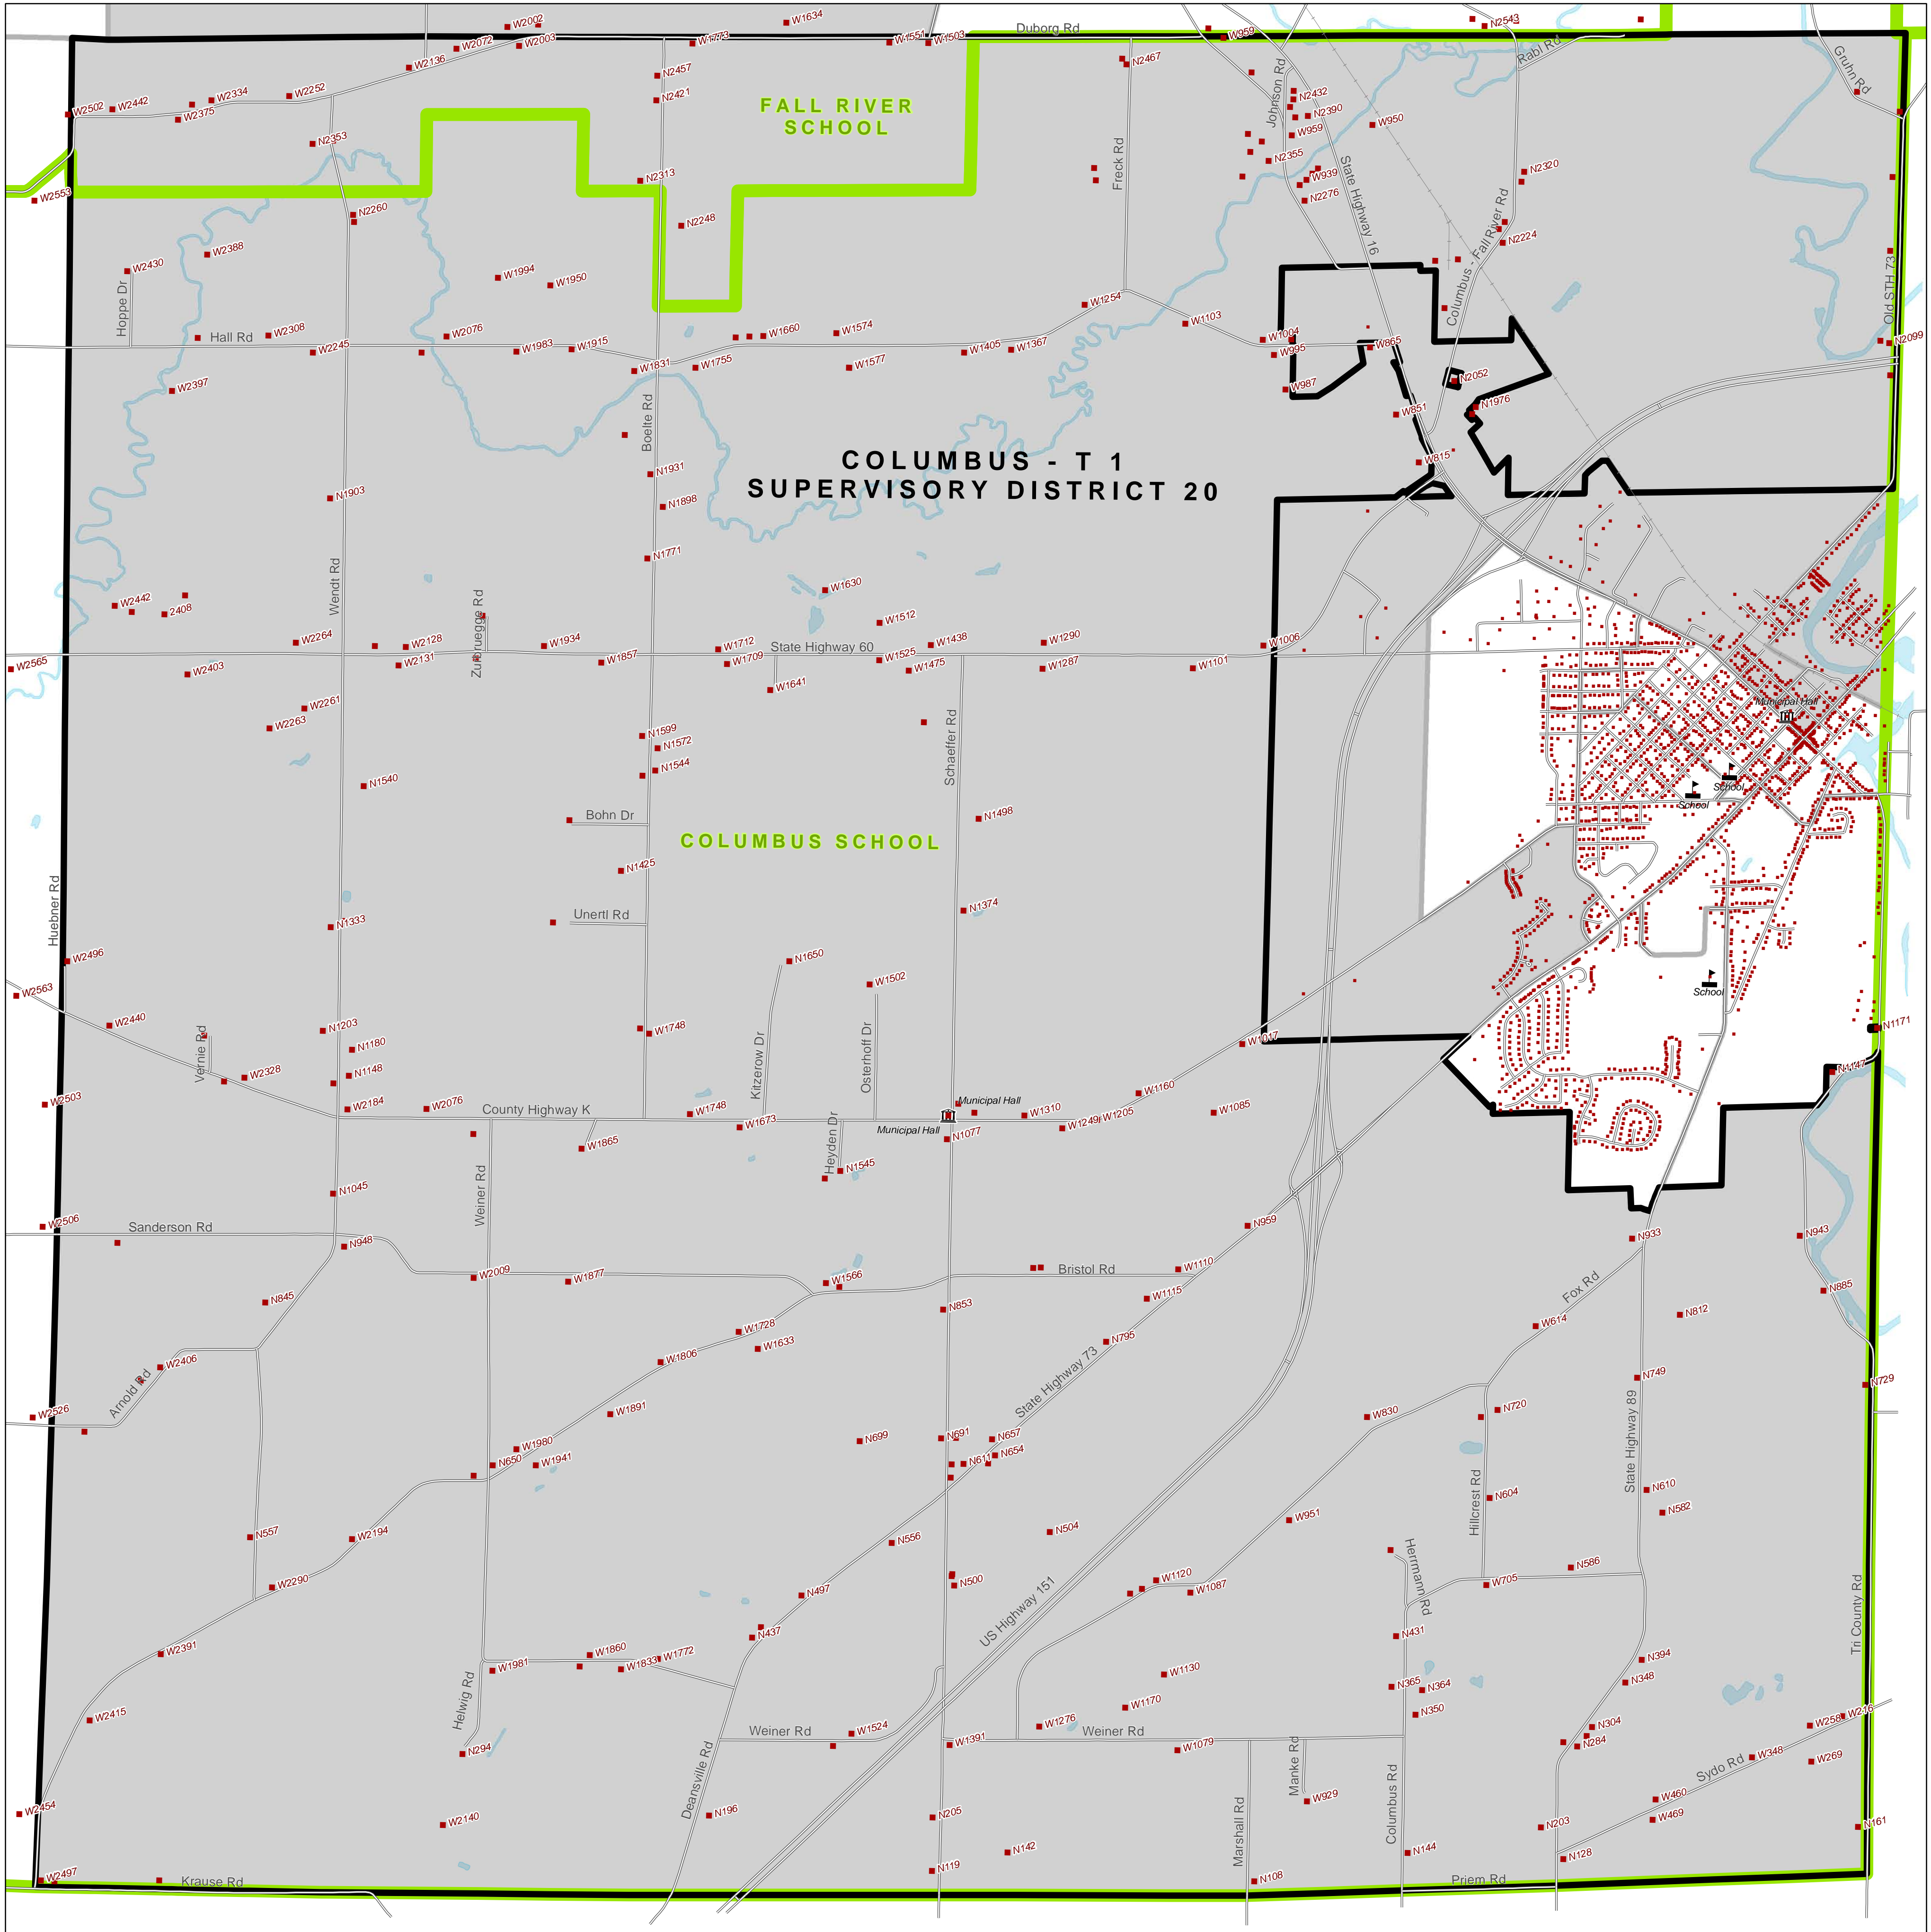

TOWN OF COLUMBUS

VOTING WARD: T1
 SUPERVISORY DISTRICT: 20
 SCHOOL DISTRICTS: COLUMBUS, FALL RIVER
 SPECIAL DISTRICTS: NONE

SUPERVISORY DISTRICT OVERVIEW

COUNTY OVERVIEW

SCHOOL DISTRICT OVERVIEW