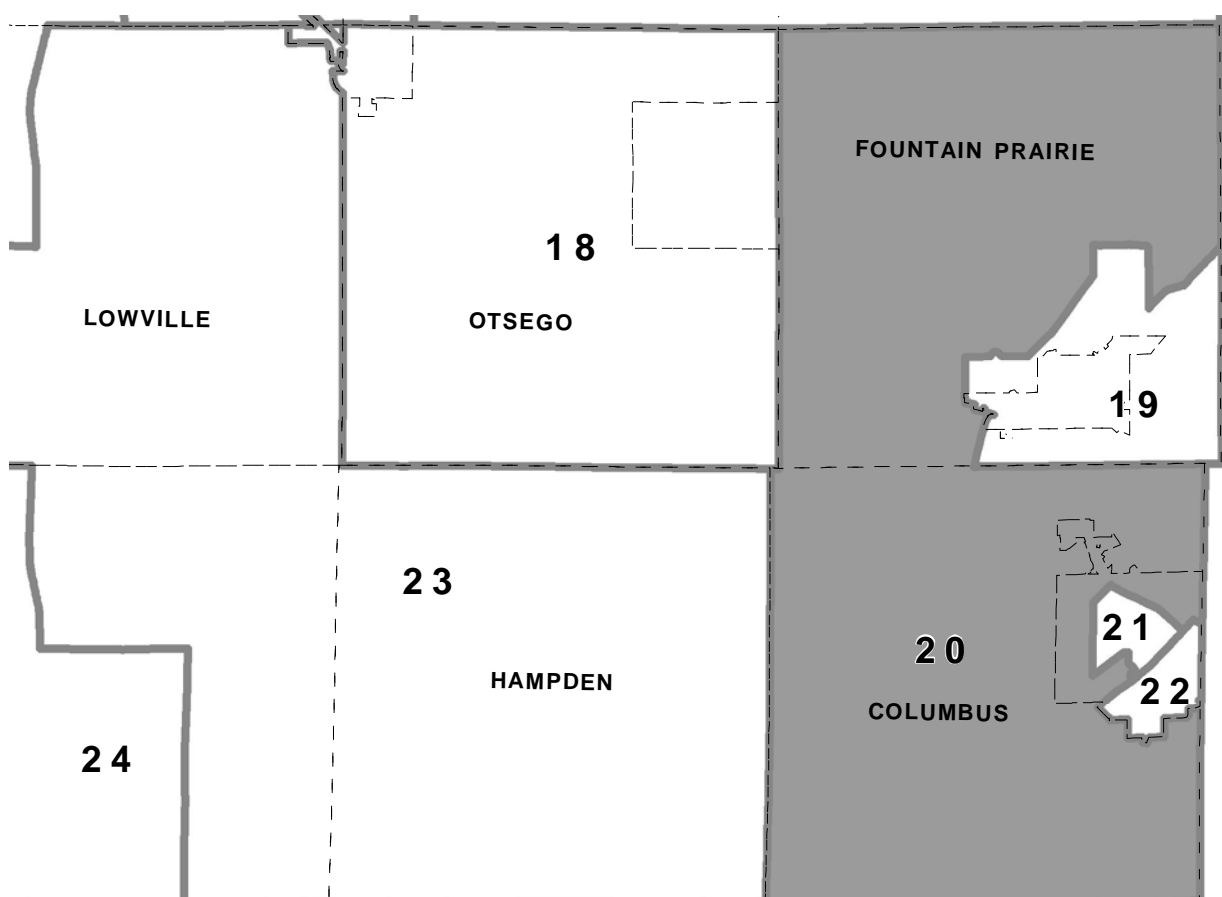

TOWN OF COLUMBUS

VOTING WARD: T1
 SUPERVISORY DISTRICT: 20
 SCHOOL DISTRICTS: COLUMBUS, FALL RIVER
 SPECIAL DISTRICTS: NONE

SUPERVISORY DISTRICT OVERVIEW

COUNTY OVERVIEW

SCHOOL DISTRICT OVERVIEW