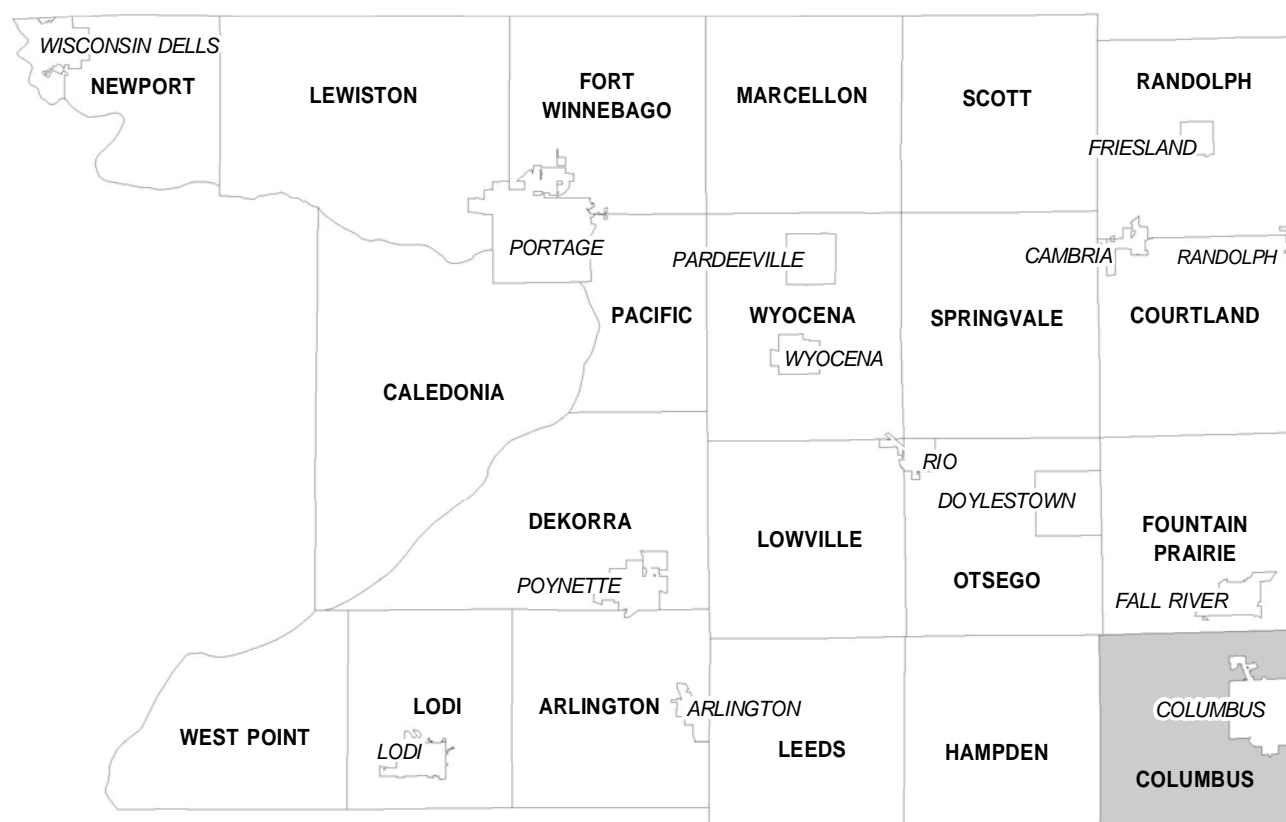

TOWN OF COLUMBUS

VOTING WARD: T1
 SUPERVISORY DISTRICT: 20
 SCHOOL DISTRICTS: COLUMBUS, FALL RIVER
 SPECIAL DISTRICTS: NONE

SUPERVISORY DISTRICT OVERVIEW

COUNTY OVERVIEW

SCHOOL DISTRICT OVERVIEW