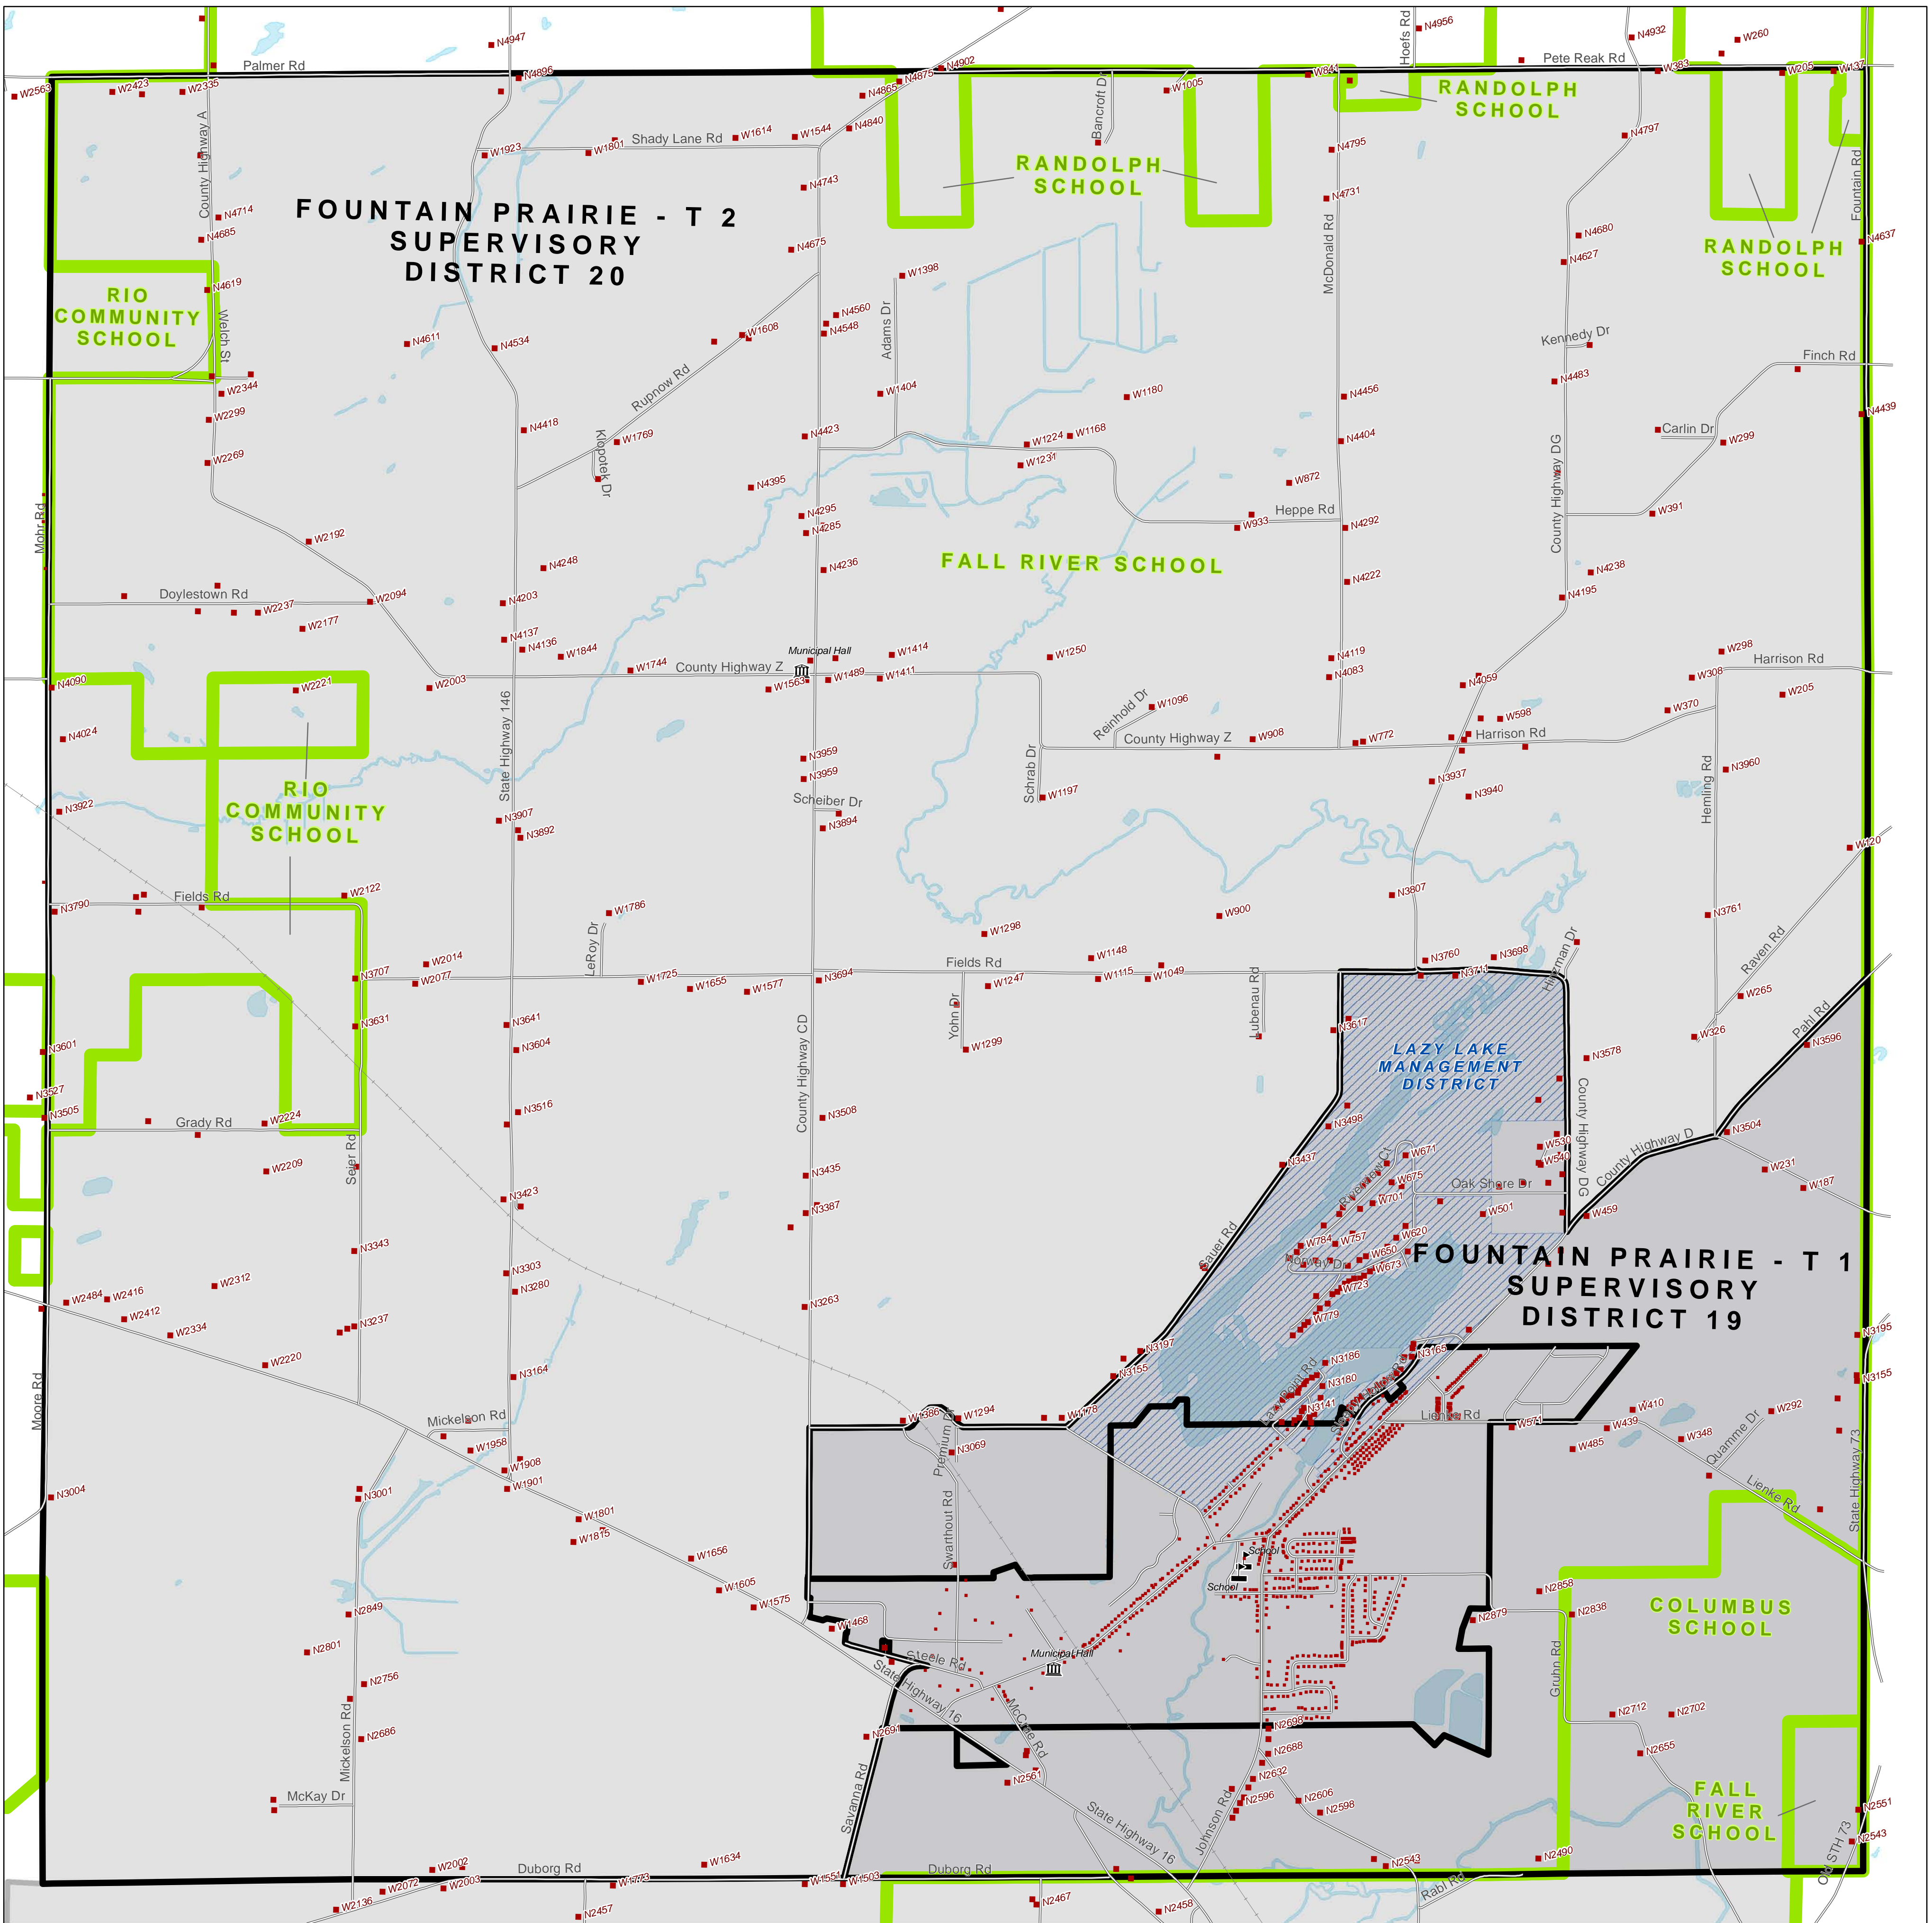

TOWN OF FOUNTAIN PRAIRIE

VOTING WARDS: T1, T2
 SUPERVISORY DISTRICTS: 19, 20
 SCHOOL DISTRICTS: COLUMBUS, FALL RIVER, RANDOLPH, RIO
 SPECIAL DISTRICT: LAZY LAKE MANAGEMENT DISTRICT

SUPERVISORY DISTRICT OVERVIEW

COUNTY OVERVIEW

SCHOOL DISTRICT OVERVIEW