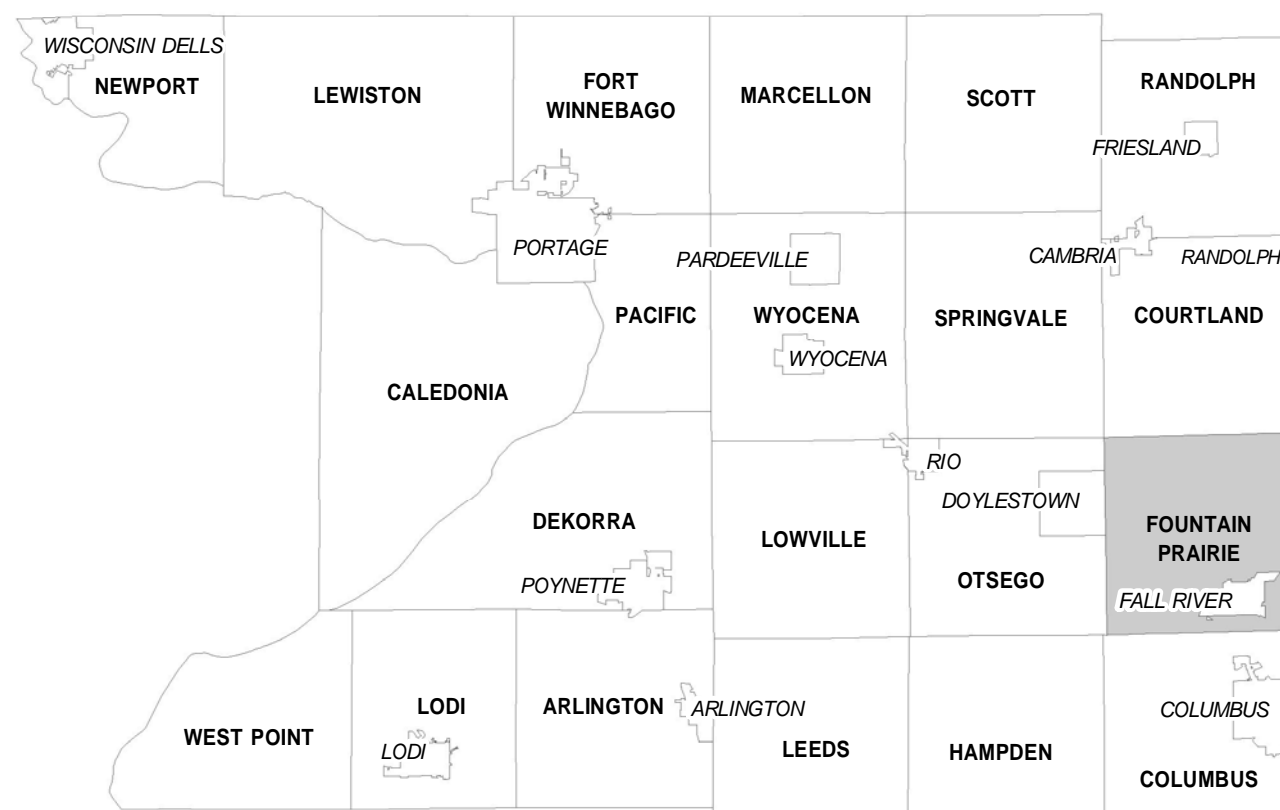

TOWN OF FOUNTAIN PRAIRIE

VOTING WARDS: T1, T2
 SUPERVISORY DISTRICTS: 19, 20
 SCHOOL DISTRICTS: COLUMBUS, FALL RIVER, RANDOLPH, RIO
 SPECIAL DISTRICT: LAZY LAKE MANAGEMENT DISTRICT

SUPERVISORY DISTRICT OVERVIEW

COUNTY OVERVIEW

SCHOOL DISTRICT OVERVIEW