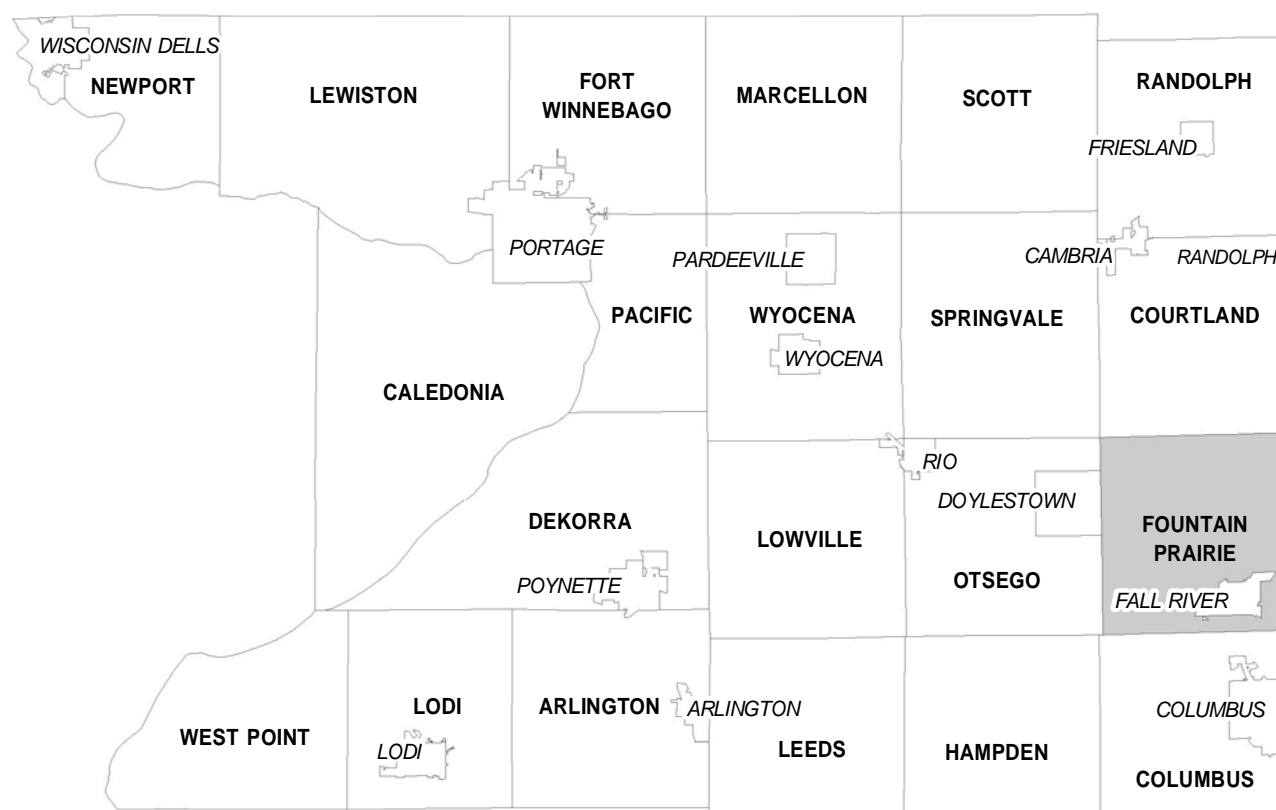

TOWN OF FOUNTAIN PRAIRIE

VOTING WARDS: T1, T2
 SUPERVISORY DISTRICTS: 19, 20
 SCHOOL DISTRICTS: COLUMBUS, FALL RIVER, RANDOLPH, RIO
 SPECIAL DISTRICT: LAZY LAKE MANAGEMENT DISTRICT

SUPERVISORY DISTRICT OVERVIEW

COUNTY OVERVIEW

SCHOOL DISTRICT OVERVIEW