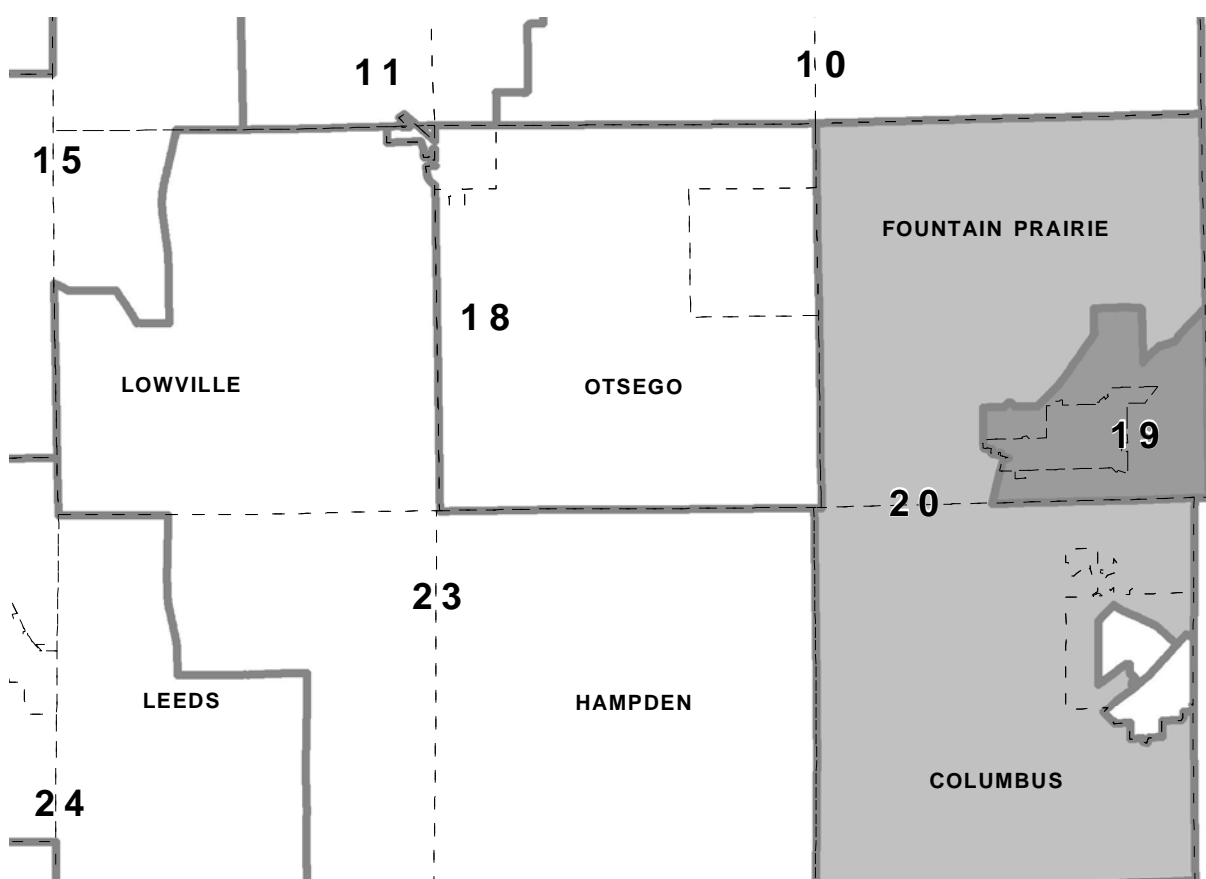

TOWN OF FOUNTAIN PRAIRIE

VOTING WARDS: T1, T2
 SUPERVISORY DISTRICTS: 19, 20
 SCHOOL DISTRICTS: COLUMBUS, FALL RIVER, RANDOLPH, RIO
 SPECIAL DISTRICT: LAZY LAKE MANAGEMENT DISTRICT

SUPERVISORY DISTRICT OVERVIEW

COUNTY OVERVIEW

SCHOOL DISTRICT OVERVIEW