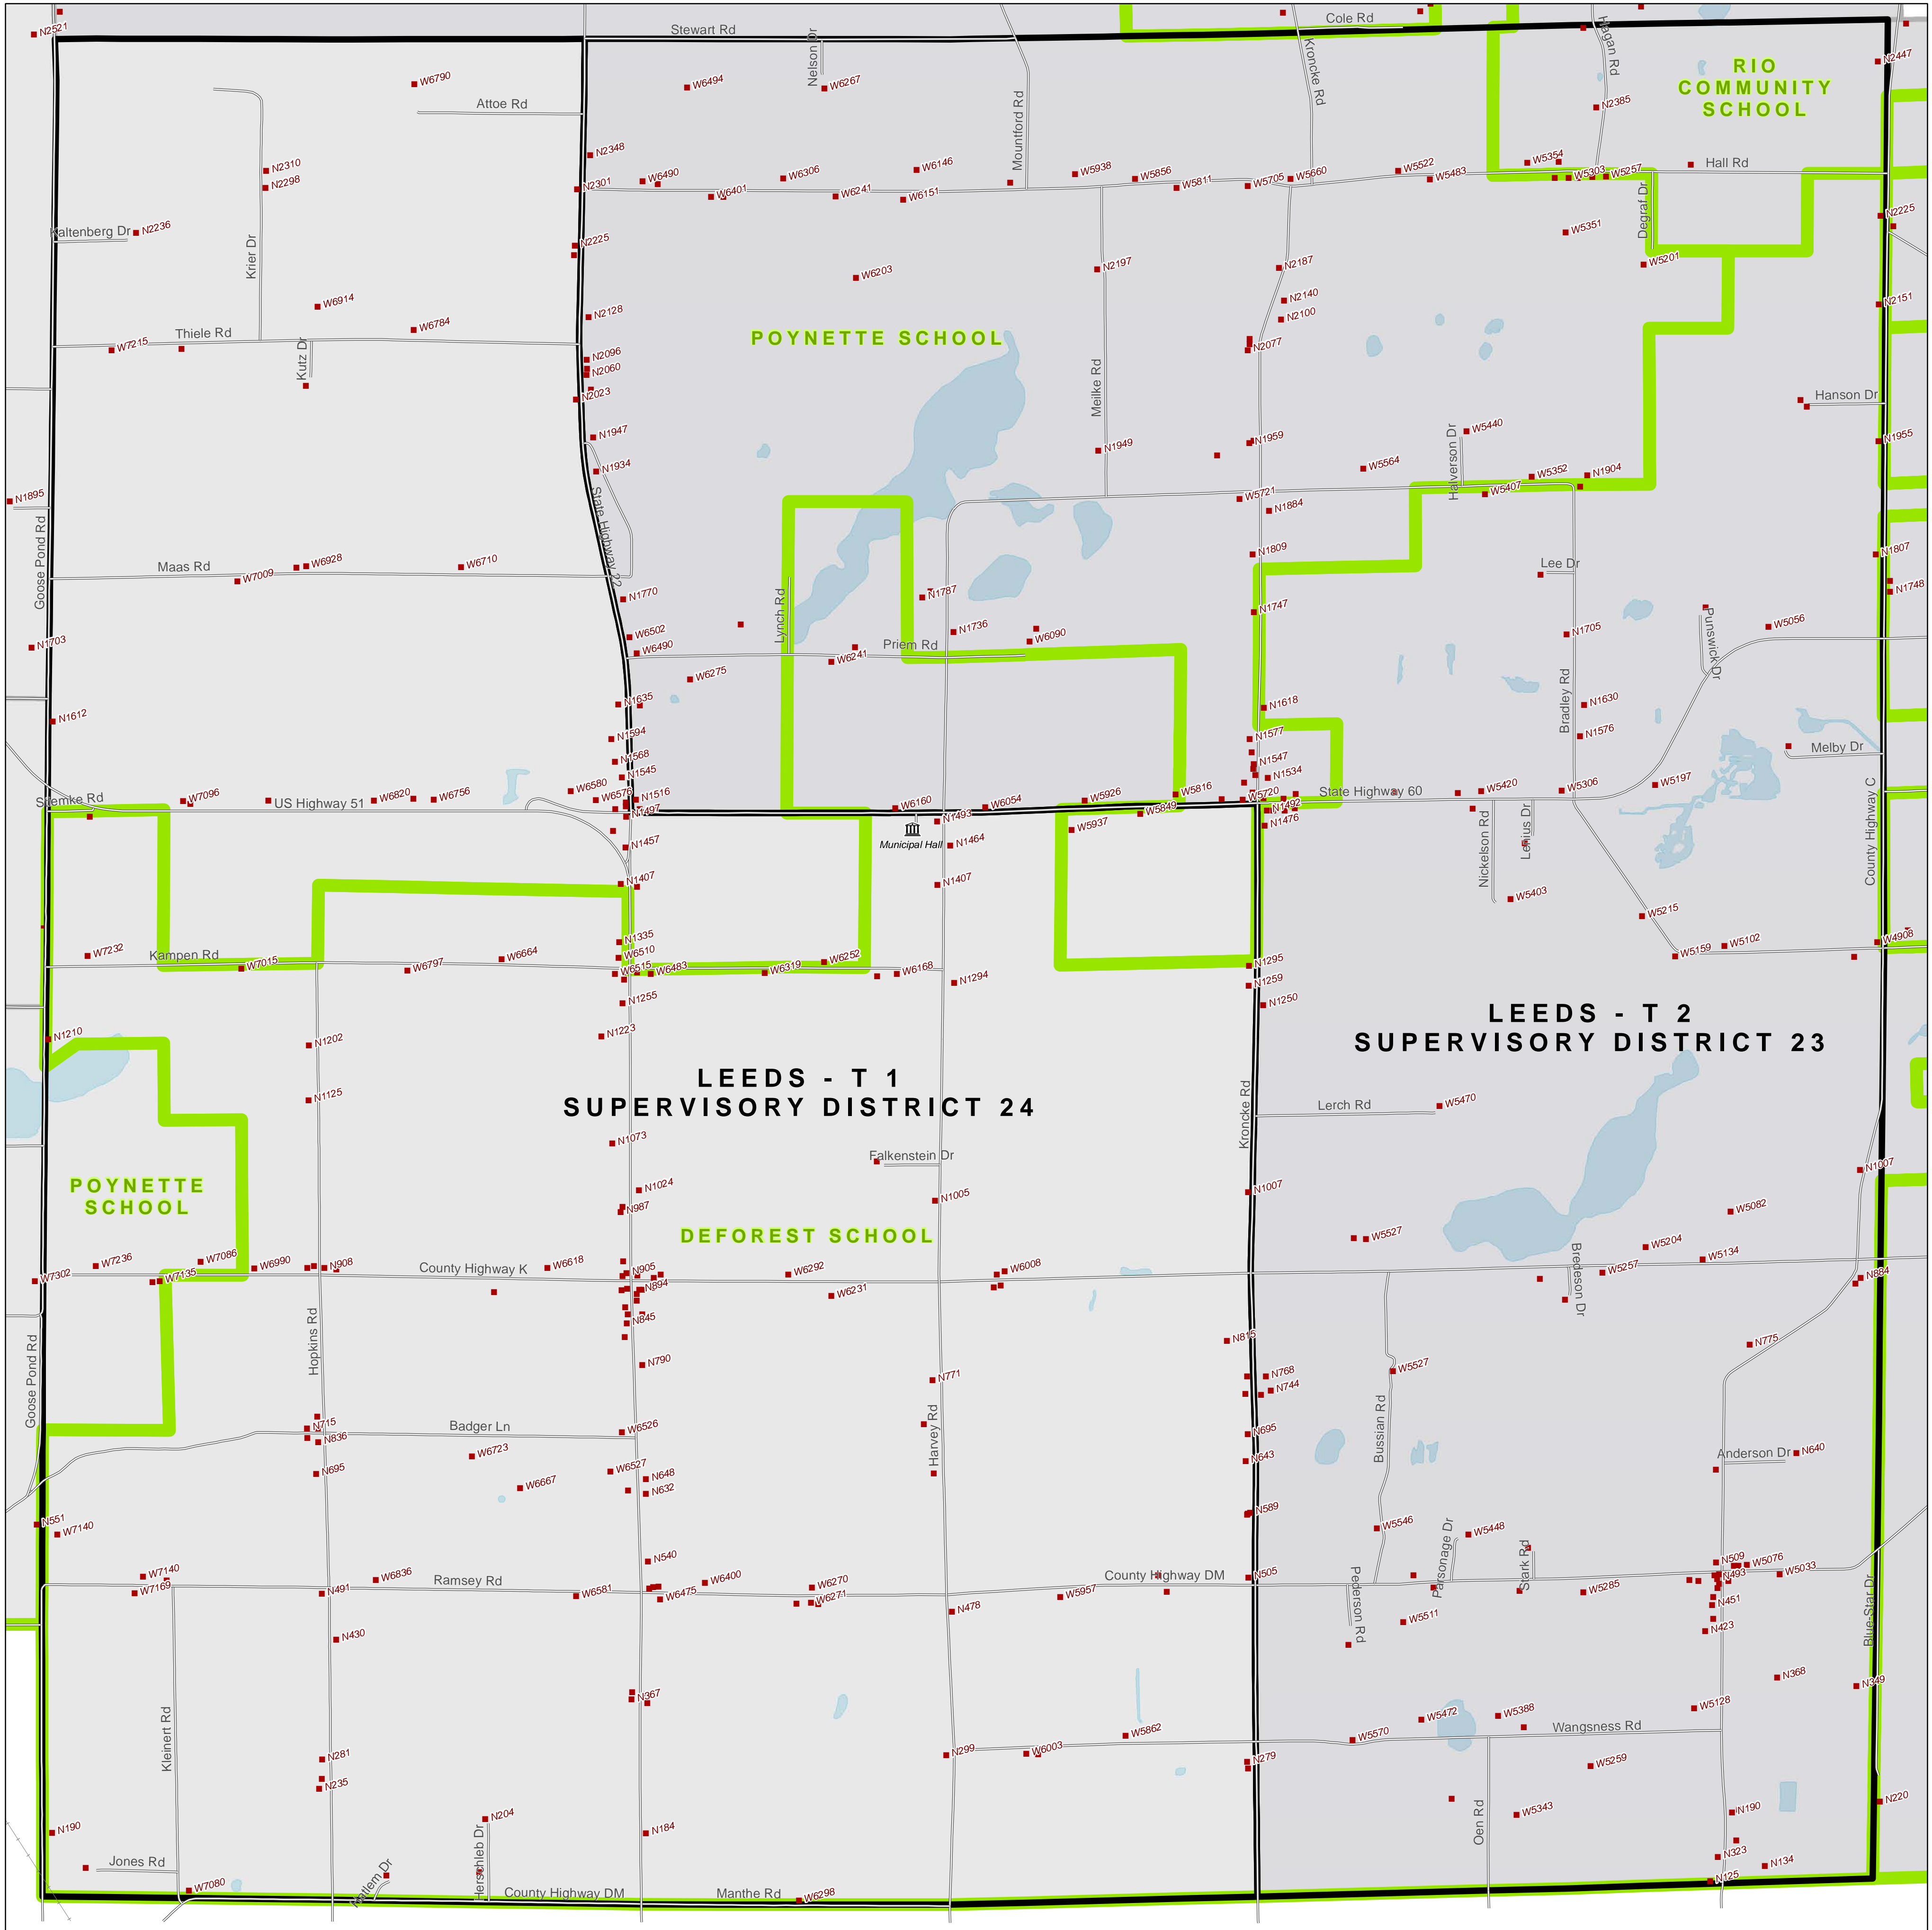

TOWN OF LEEDS

VOTING WARDS: T1, T2
 SUPERVISORY DISTRICTS: 23, 24
 SCHOOL DISTRICTS: DEFOREST, POYNETTE, RIO
 SPECIAL DISTRICTS: NONE

SUPERVISORY DISTRICT OVERVIEW

COUNTY OVERVIEW

SCHOOL DISTRICT OVERVIEW