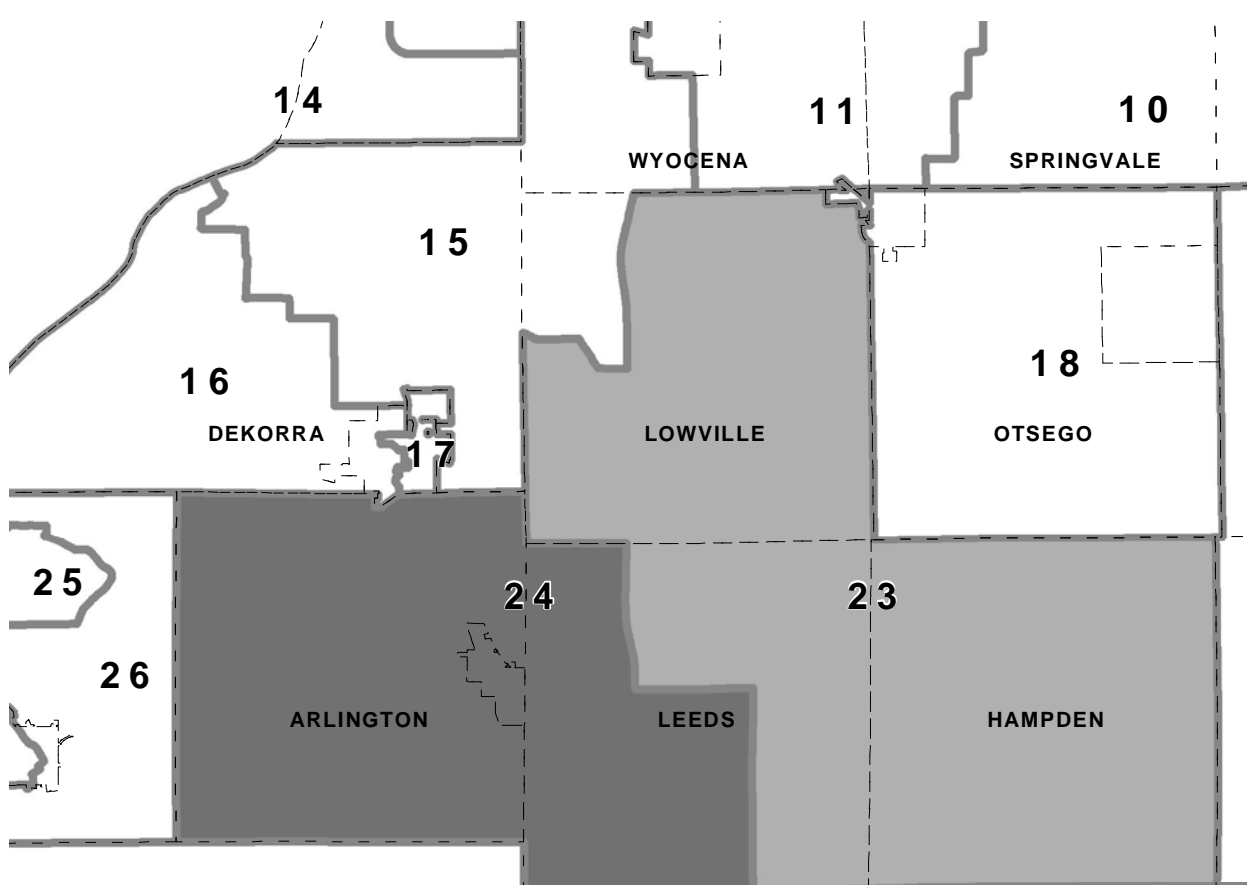

TOWN OF LEEDS

VOTING WARDS: T1, T2
 SUPERVISORY DISTRICTS: 23, 24
 SCHOOL DISTRICTS: DEFOREST, POYNETTE, RIO
 SPECIAL DISTRICTS: NONE

SUPERVISORY DISTRICT OVERVIEW

COUNTY OVERVIEW

SCHOOL DISTRICT OVERVIEW