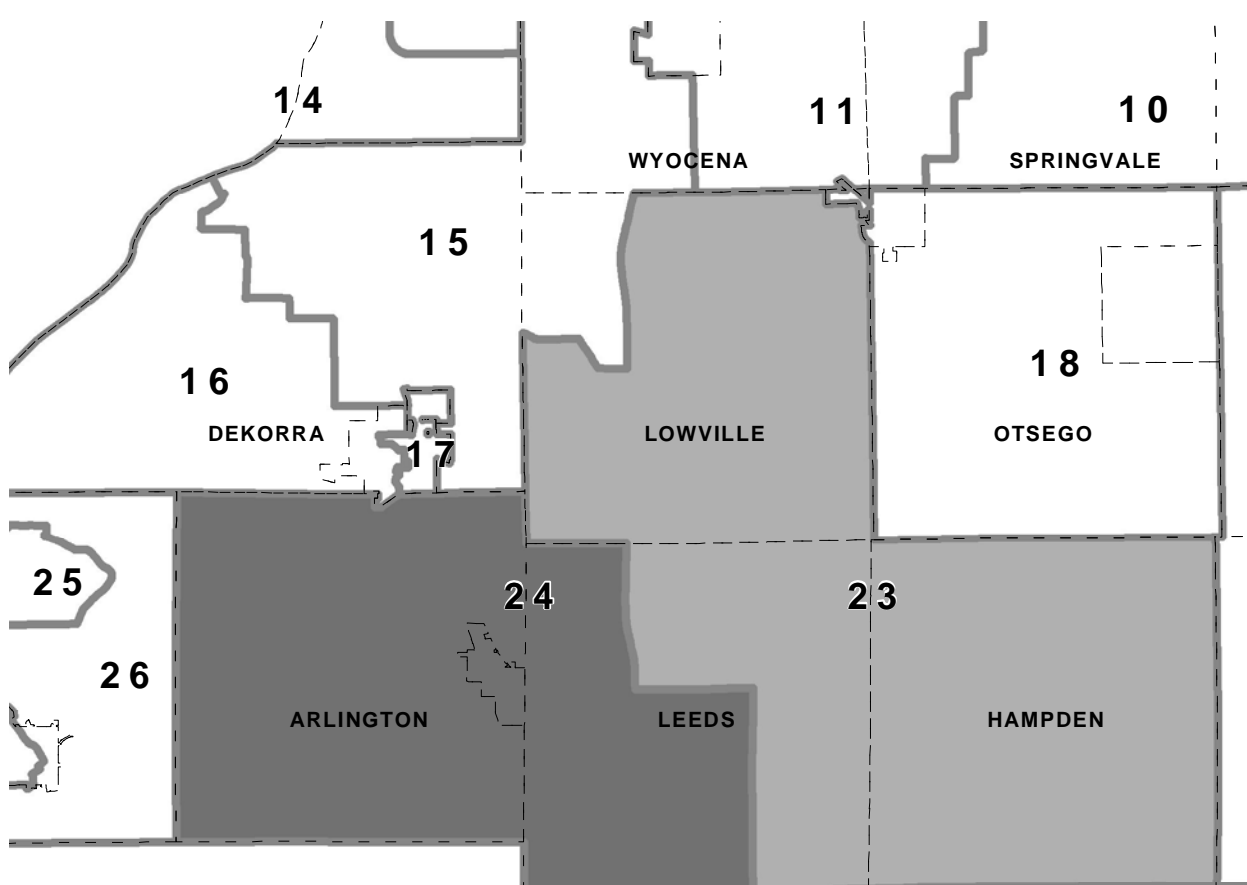

# TOWN OF LEEDS

VOTING WARDS: T1, T2  
 SUPERVISORY DISTRICTS: 23, 24  
 SCHOOL DISTRICTS: DEFOREST, POYNETTE, RIO  
 SPECIAL DISTRICTS: NONE

**SUPERVISORY DISTRICT OVERVIEW**

**COUNTY OVERVIEW**

**SCHOOL DISTRICT OVERVIEW**