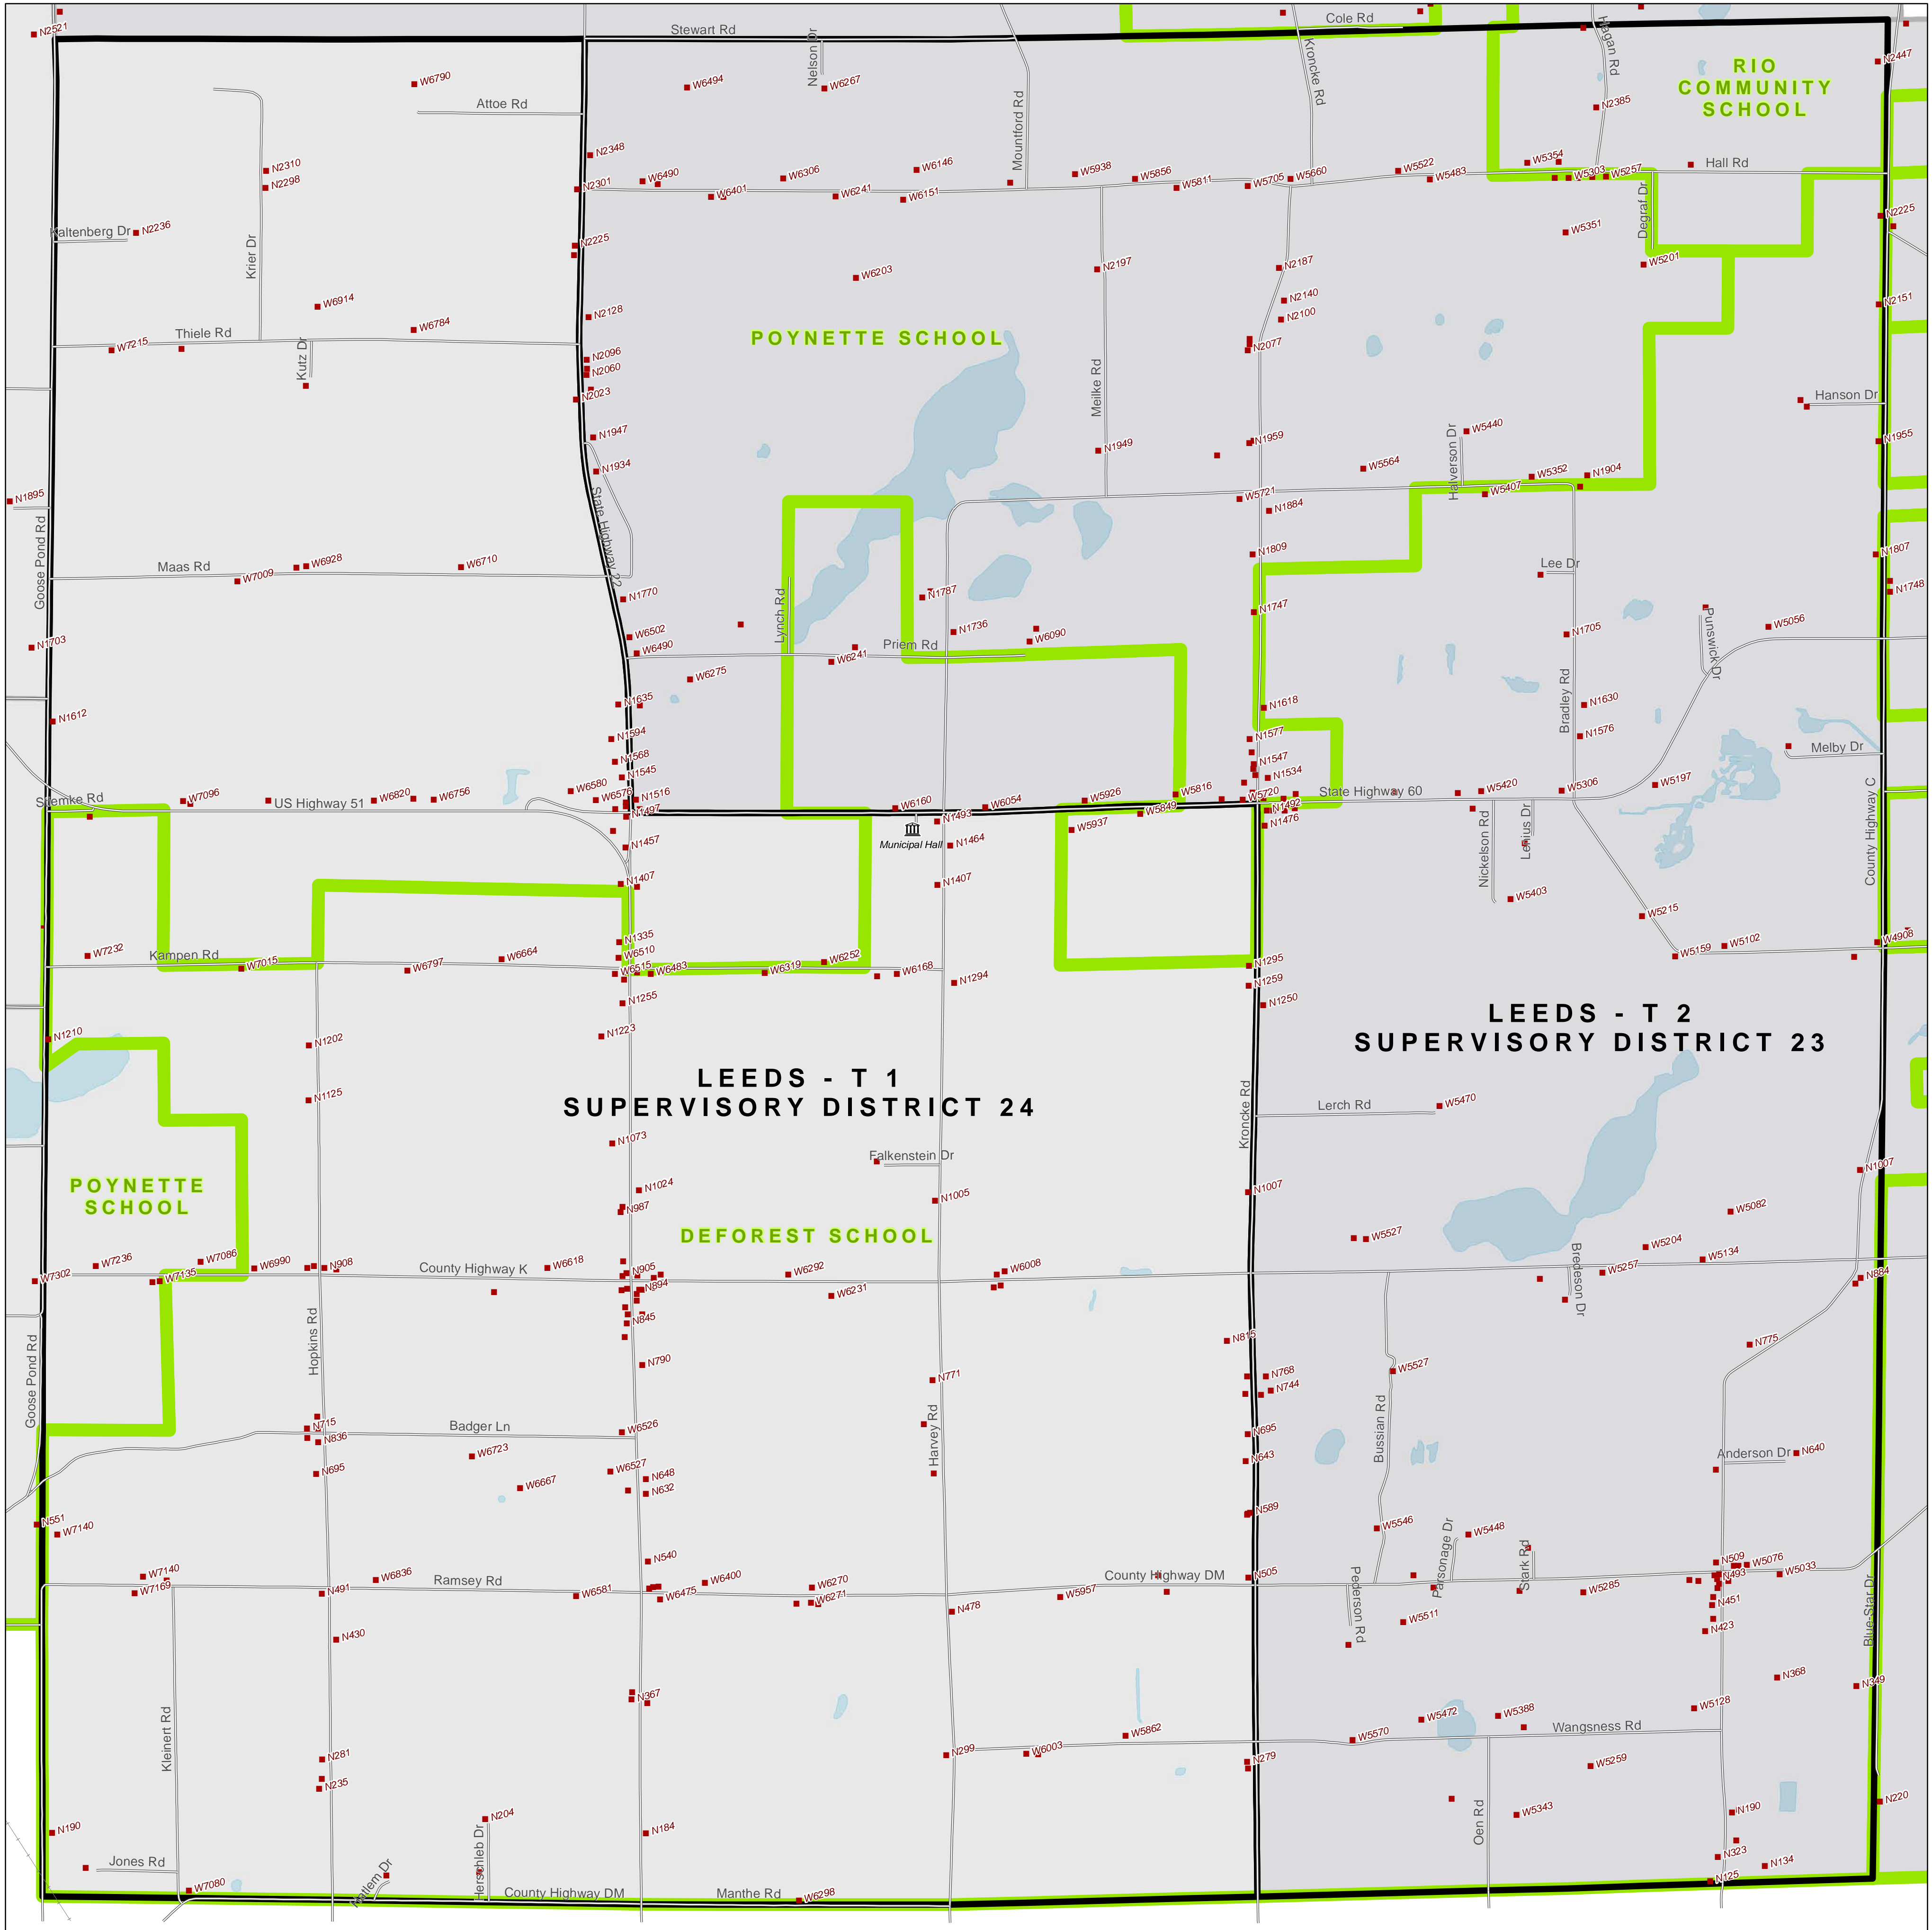

# TOWN OF LEEDS

VOTING WARDS: T1, T2  
 SUPERVISORY DISTRICTS: 23, 24  
 SCHOOL DISTRICTS: DEFOREST, POYNETTE, RIO  
 SPECIAL DISTRICTS: NONE

**SUPERVISORY DISTRICT OVERVIEW**

**COUNTY OVERVIEW**

**SCHOOL DISTRICT OVERVIEW**