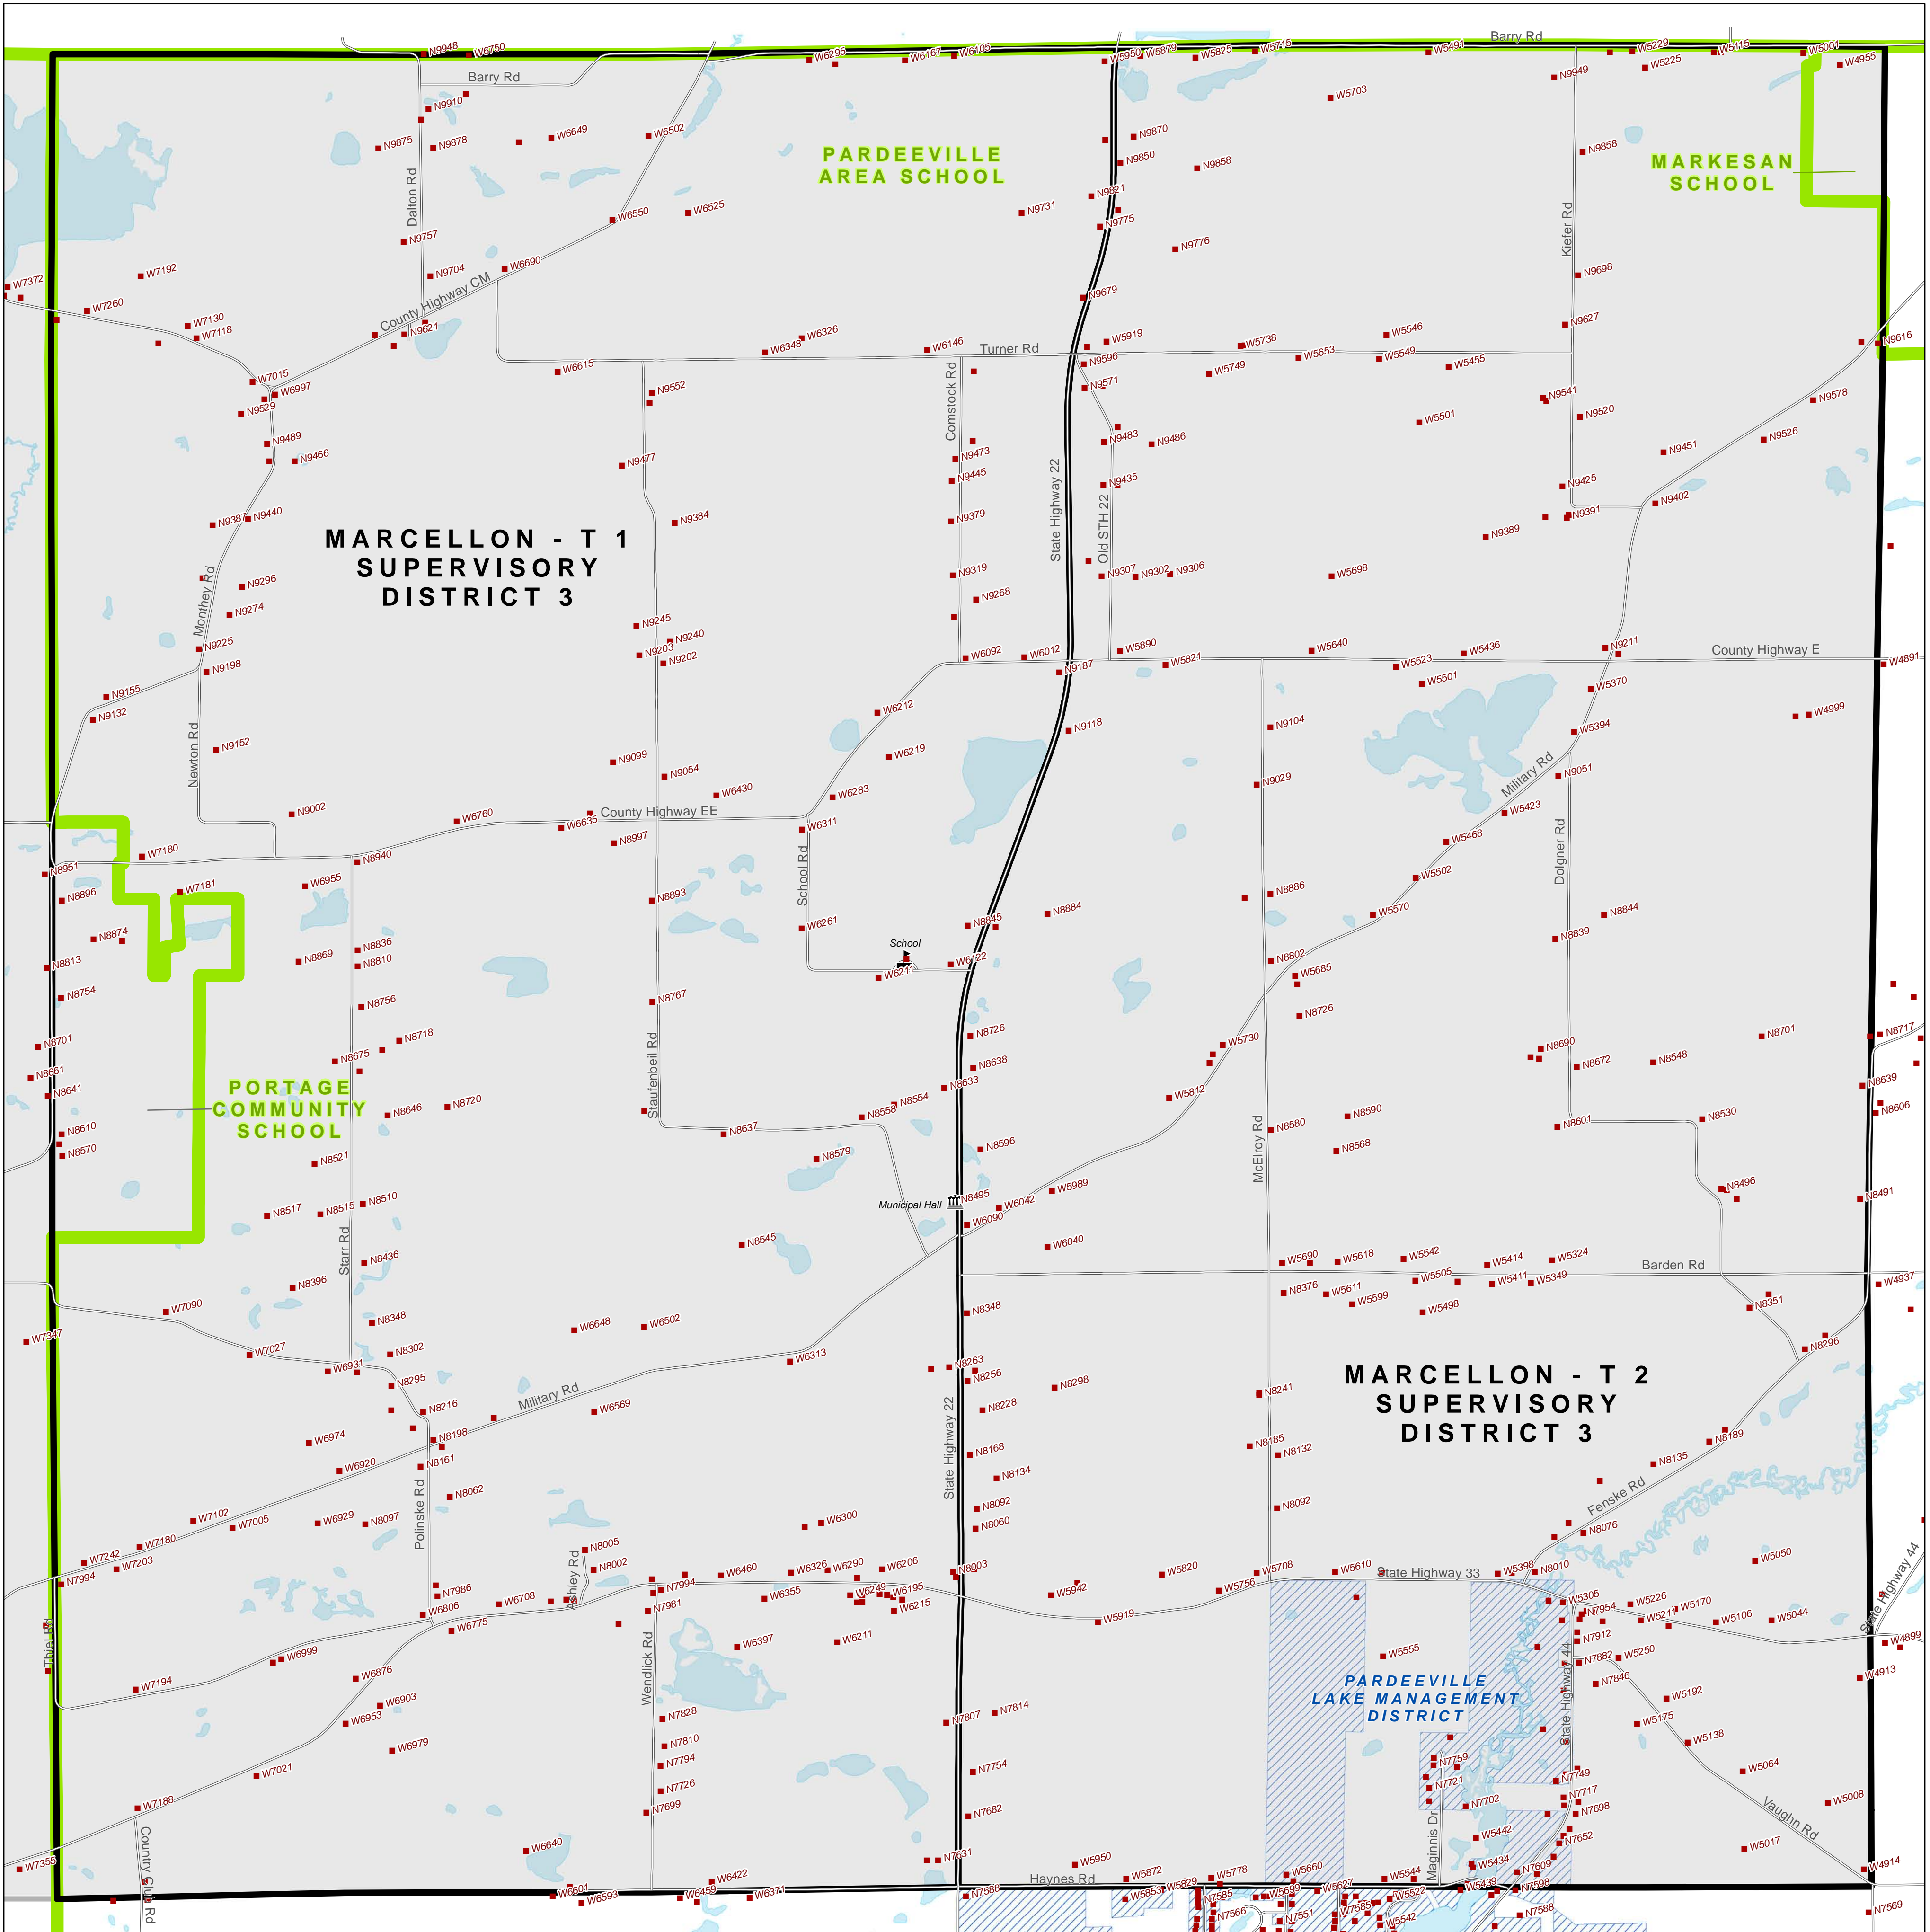

TOWN OF MARCELLON

VOTING WARDS: T1, T2
 SUPERVISORY DISTRICT: 3
 SCHOOL DISTRICTS: PARDEEVILLE, PORTAGE, MARKESAN
 SPECIAL DISTRICT: PARDEEVILLE LAKE MANAGEMENT DISTRICT

SUPERVISORY DISTRICT OVERVIEW

COUNTY OVERVIEW

SCHOOL DISTRICT OVERVIEW