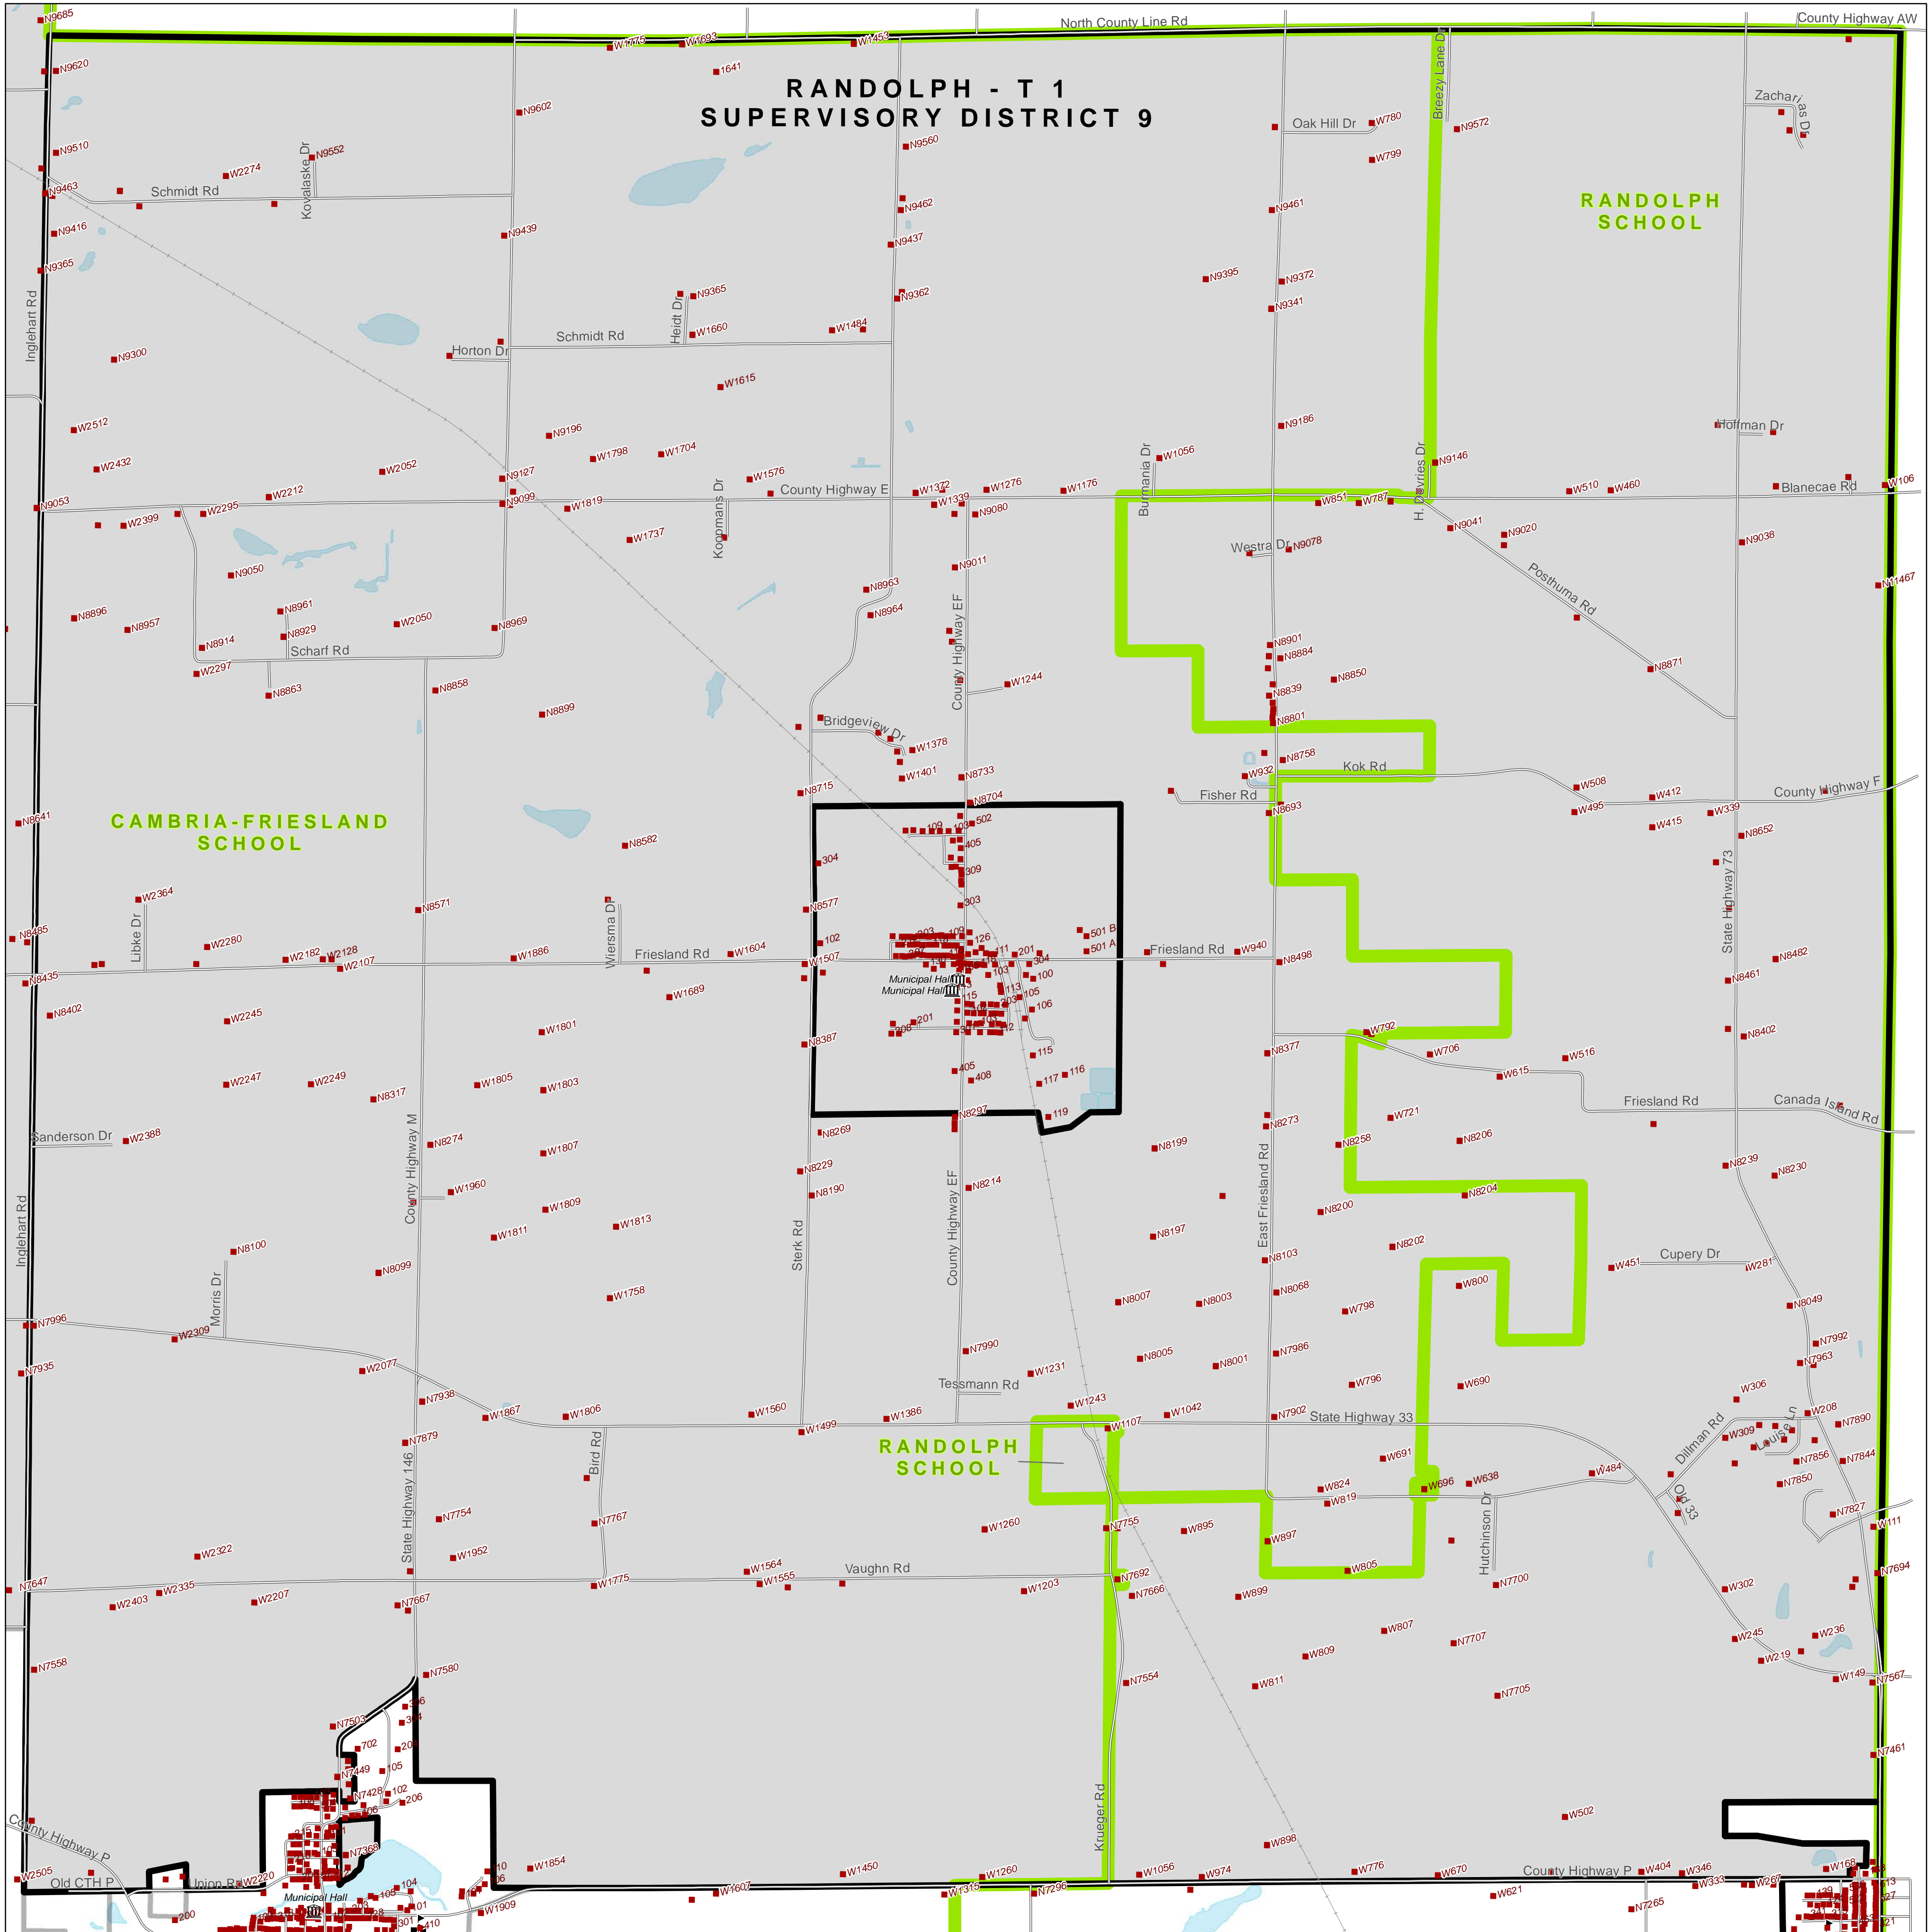

TOWN OF RANDOLPH

VOTING WARD: T1
 SUPERVISORY DISTRICT: 9
 SCHOOL DISTRICTS: CAMBRIA-FRIESLAND, RANDOLPH
 SPECIAL DISTRICTS: NONE

SUPERVISORY DISTRICT OVERVIEW

COUNTY OVERVIEW

SCHOOL DISTRICT OVERVIEW