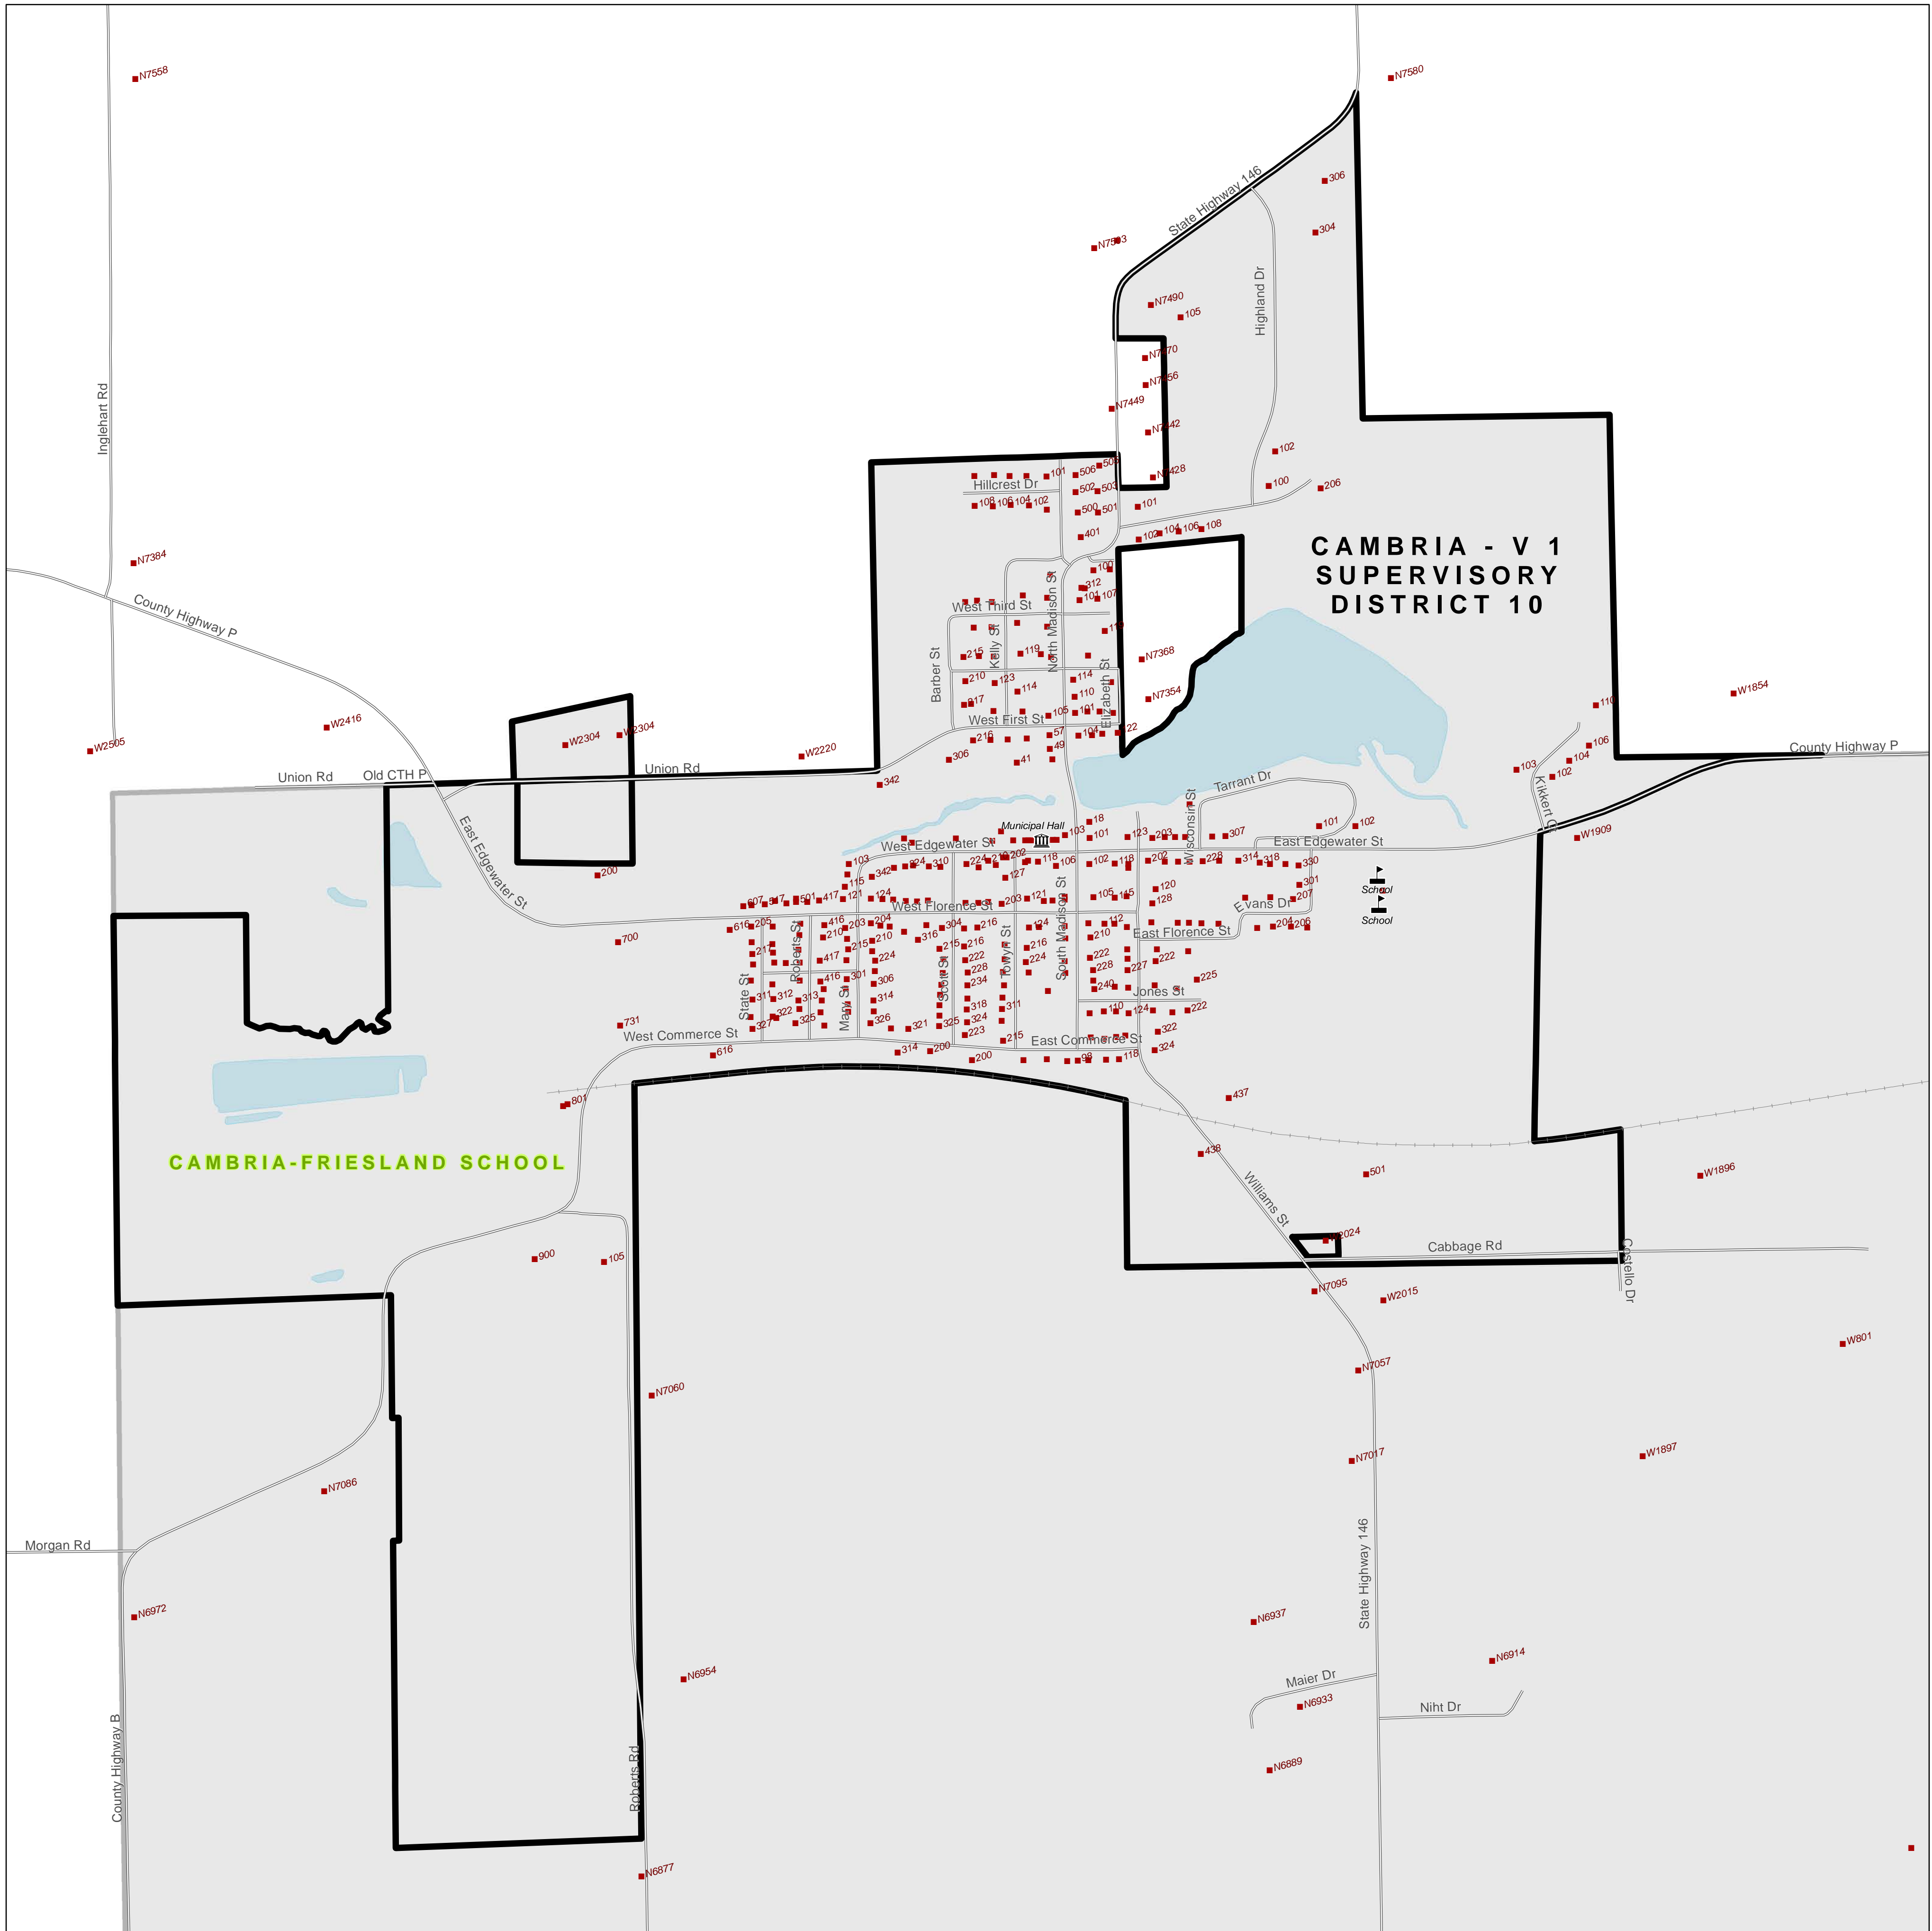

VILLAGE OF CAMBRIA

VOTING WARD: V1
 SUPERVISORY DISTRICT: 10
 SCHOOL DISTRICT: CAMBRIA-FRIESLAND
 SPECIAL DISTRICTS: NONE

SUPERVISORY DISTRICT OVERVIEW

COUNTY OVERVIEW

SCHOOL DISTRICT OVERVIEW