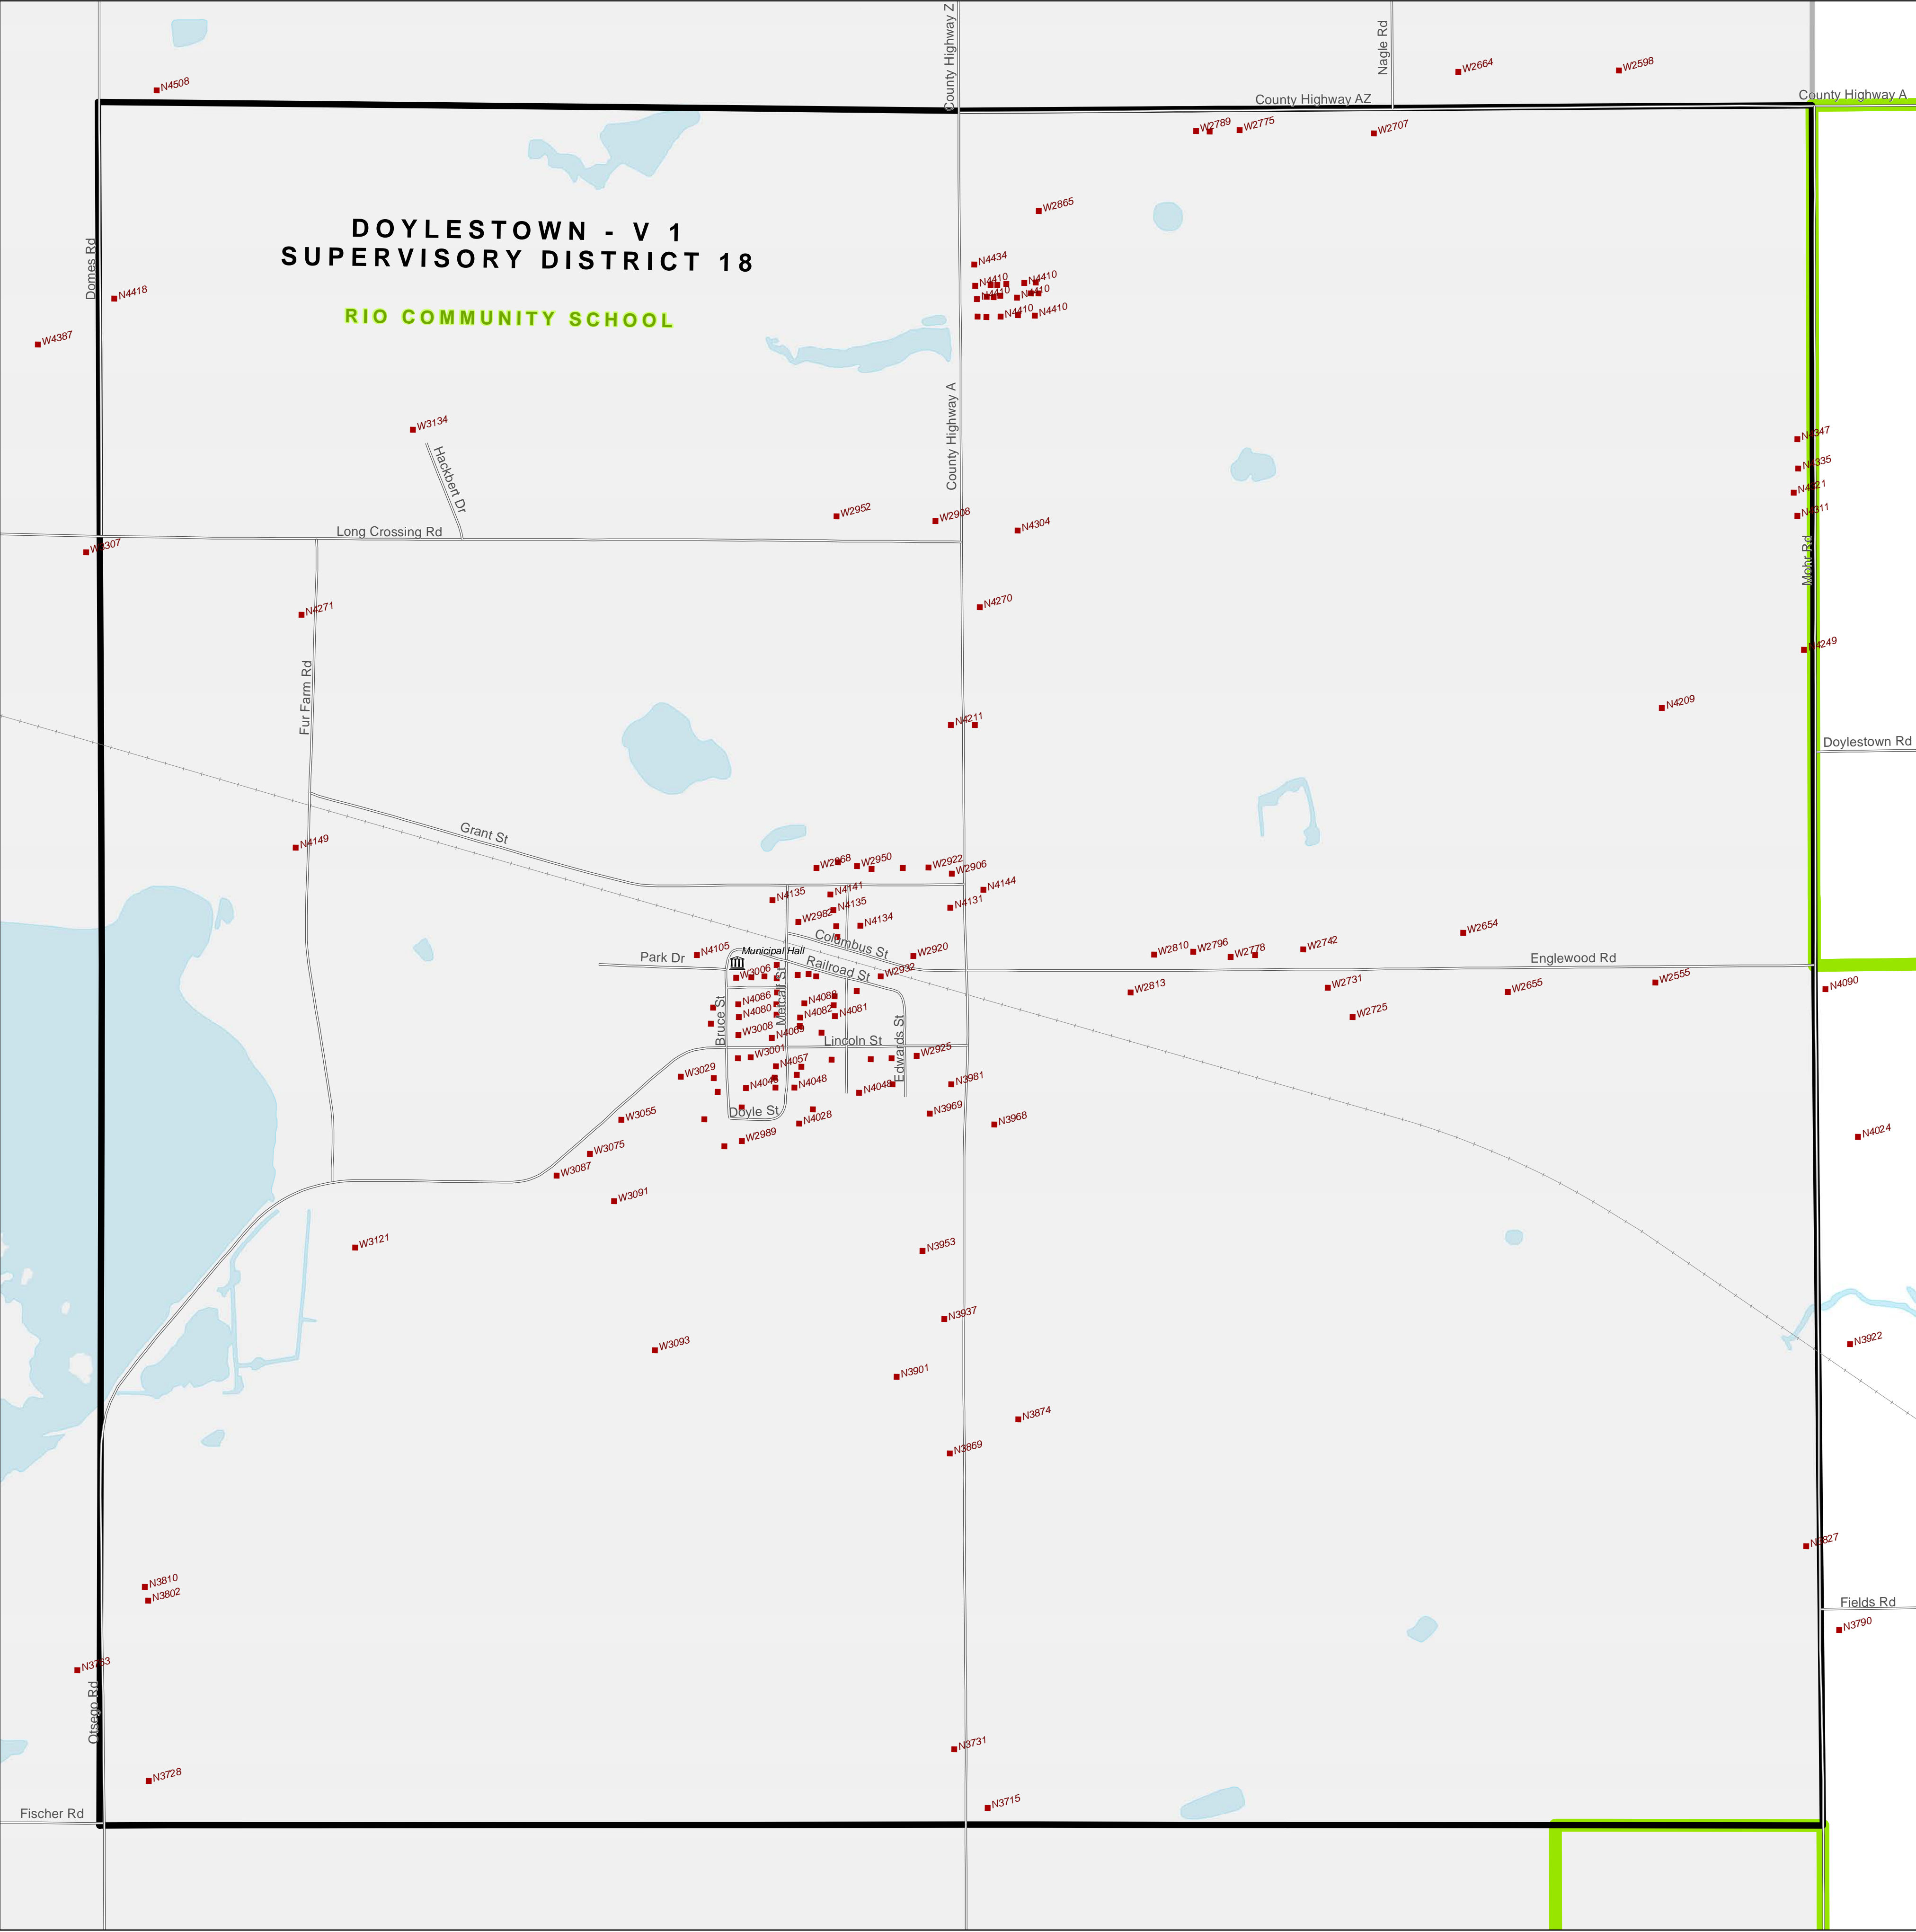

# VILLAGE OF DOYLESTOWN

VOTING WARD: V1  
 SUPERVISORY DISTRICT: 18  
 SCHOOL DISTRICT: RIO COMMUNITY  
 SPECIAL DISTRICTS: NONE

**SUPERVISORY DISTRICT OVERVIEW**

**COUNTY OVERVIEW**

**SCHOOL DISTRICT OVERVIEW**