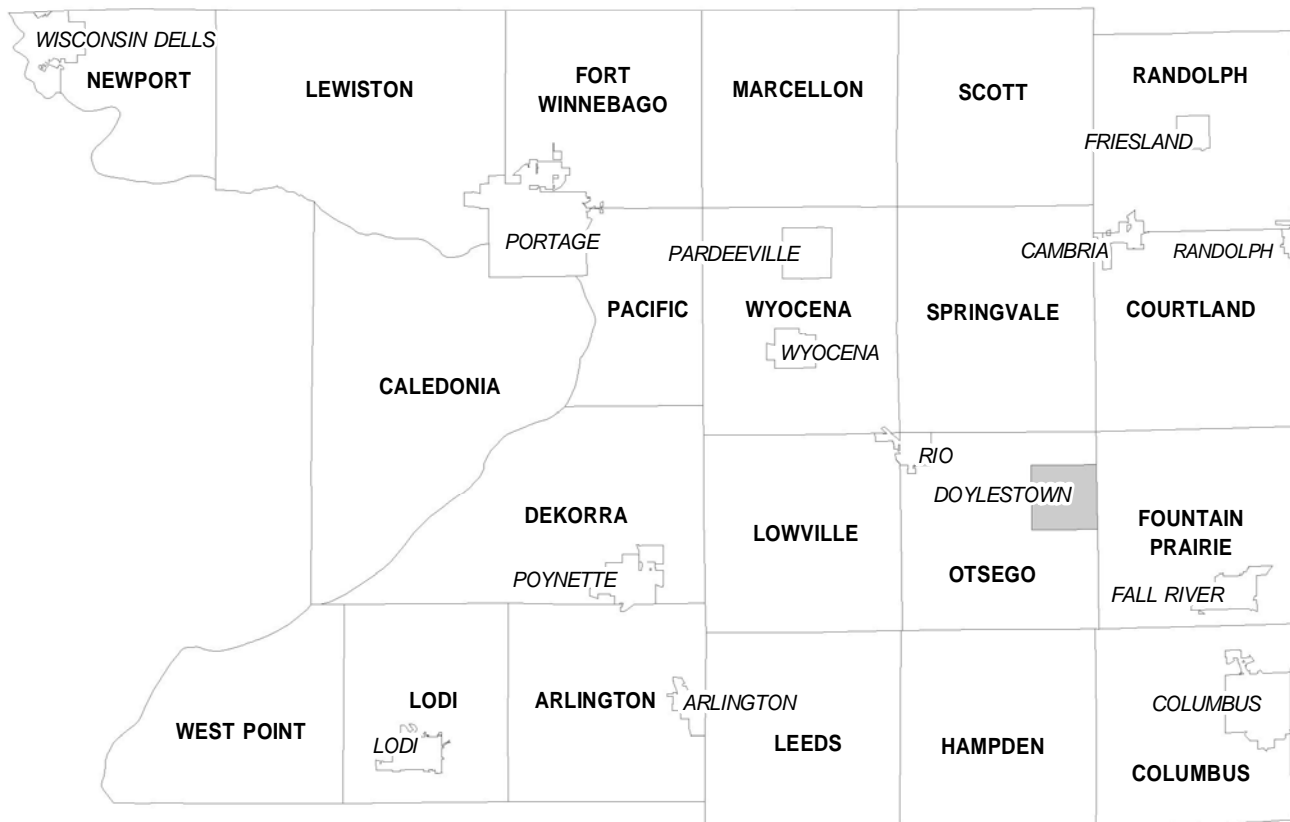

# VILLAGE OF DOYLESTOWN

VOTING WARD: V1  
 SUPERVISORY DISTRICT: 18  
 SCHOOL DISTRICT: RIO COMMUNITY  
 SPECIAL DISTRICTS: NONE

**SUPERVISORY DISTRICT OVERVIEW**

**COUNTY OVERVIEW**

**SCHOOL DISTRICT OVERVIEW**