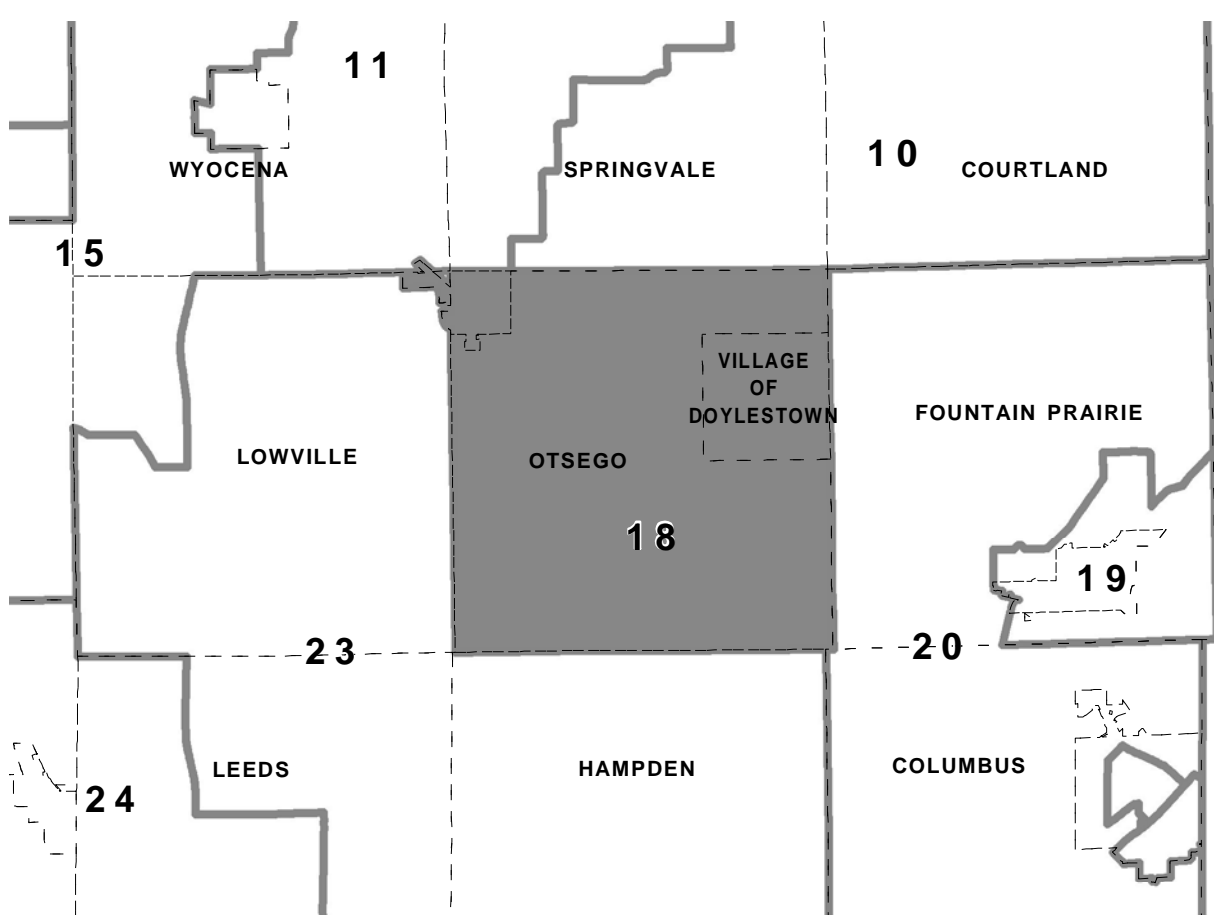

VILLAGE OF DOYLESTOWN

VOTING WARD: V1
 SUPERVISORY DISTRICT: 18
 SCHOOL DISTRICT: RIO COMMUNITY
 SPECIAL DISTRICTS: NONE

SUPERVISORY DISTRICT OVERVIEW

COUNTY OVERVIEW

SCHOOL DISTRICT OVERVIEW