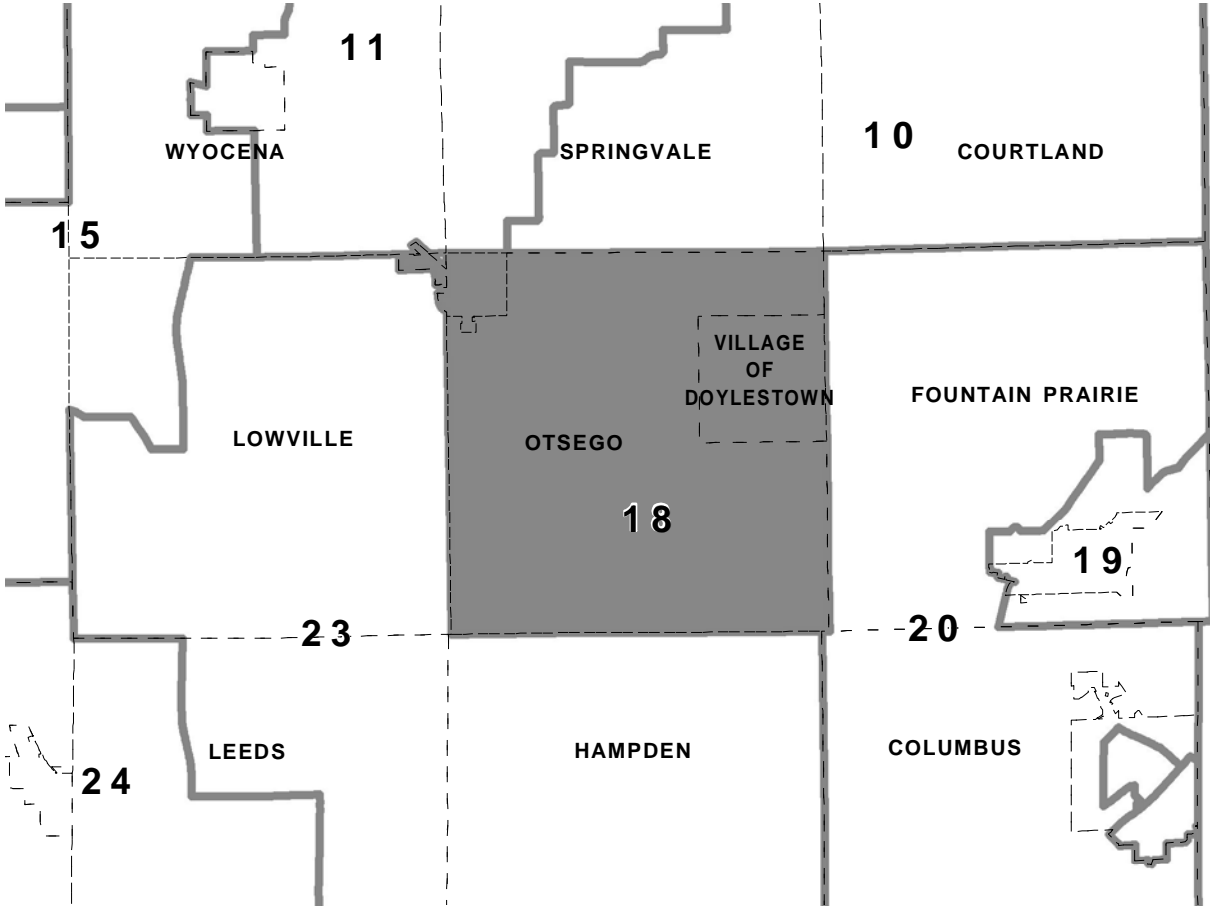

# VILLAGE OF DOYLESTOWN

VOTING WARD: V1  
 SUPERVISORY DISTRICT: 18  
 SCHOOL DISTRICT: RIO COMMUNITY  
 SPECIAL DISTRICTS: NONE

**SUPERVISORY DISTRICT OVERVIEW**

**COUNTY OVERVIEW**

**SCHOOL DISTRICT OVERVIEW**