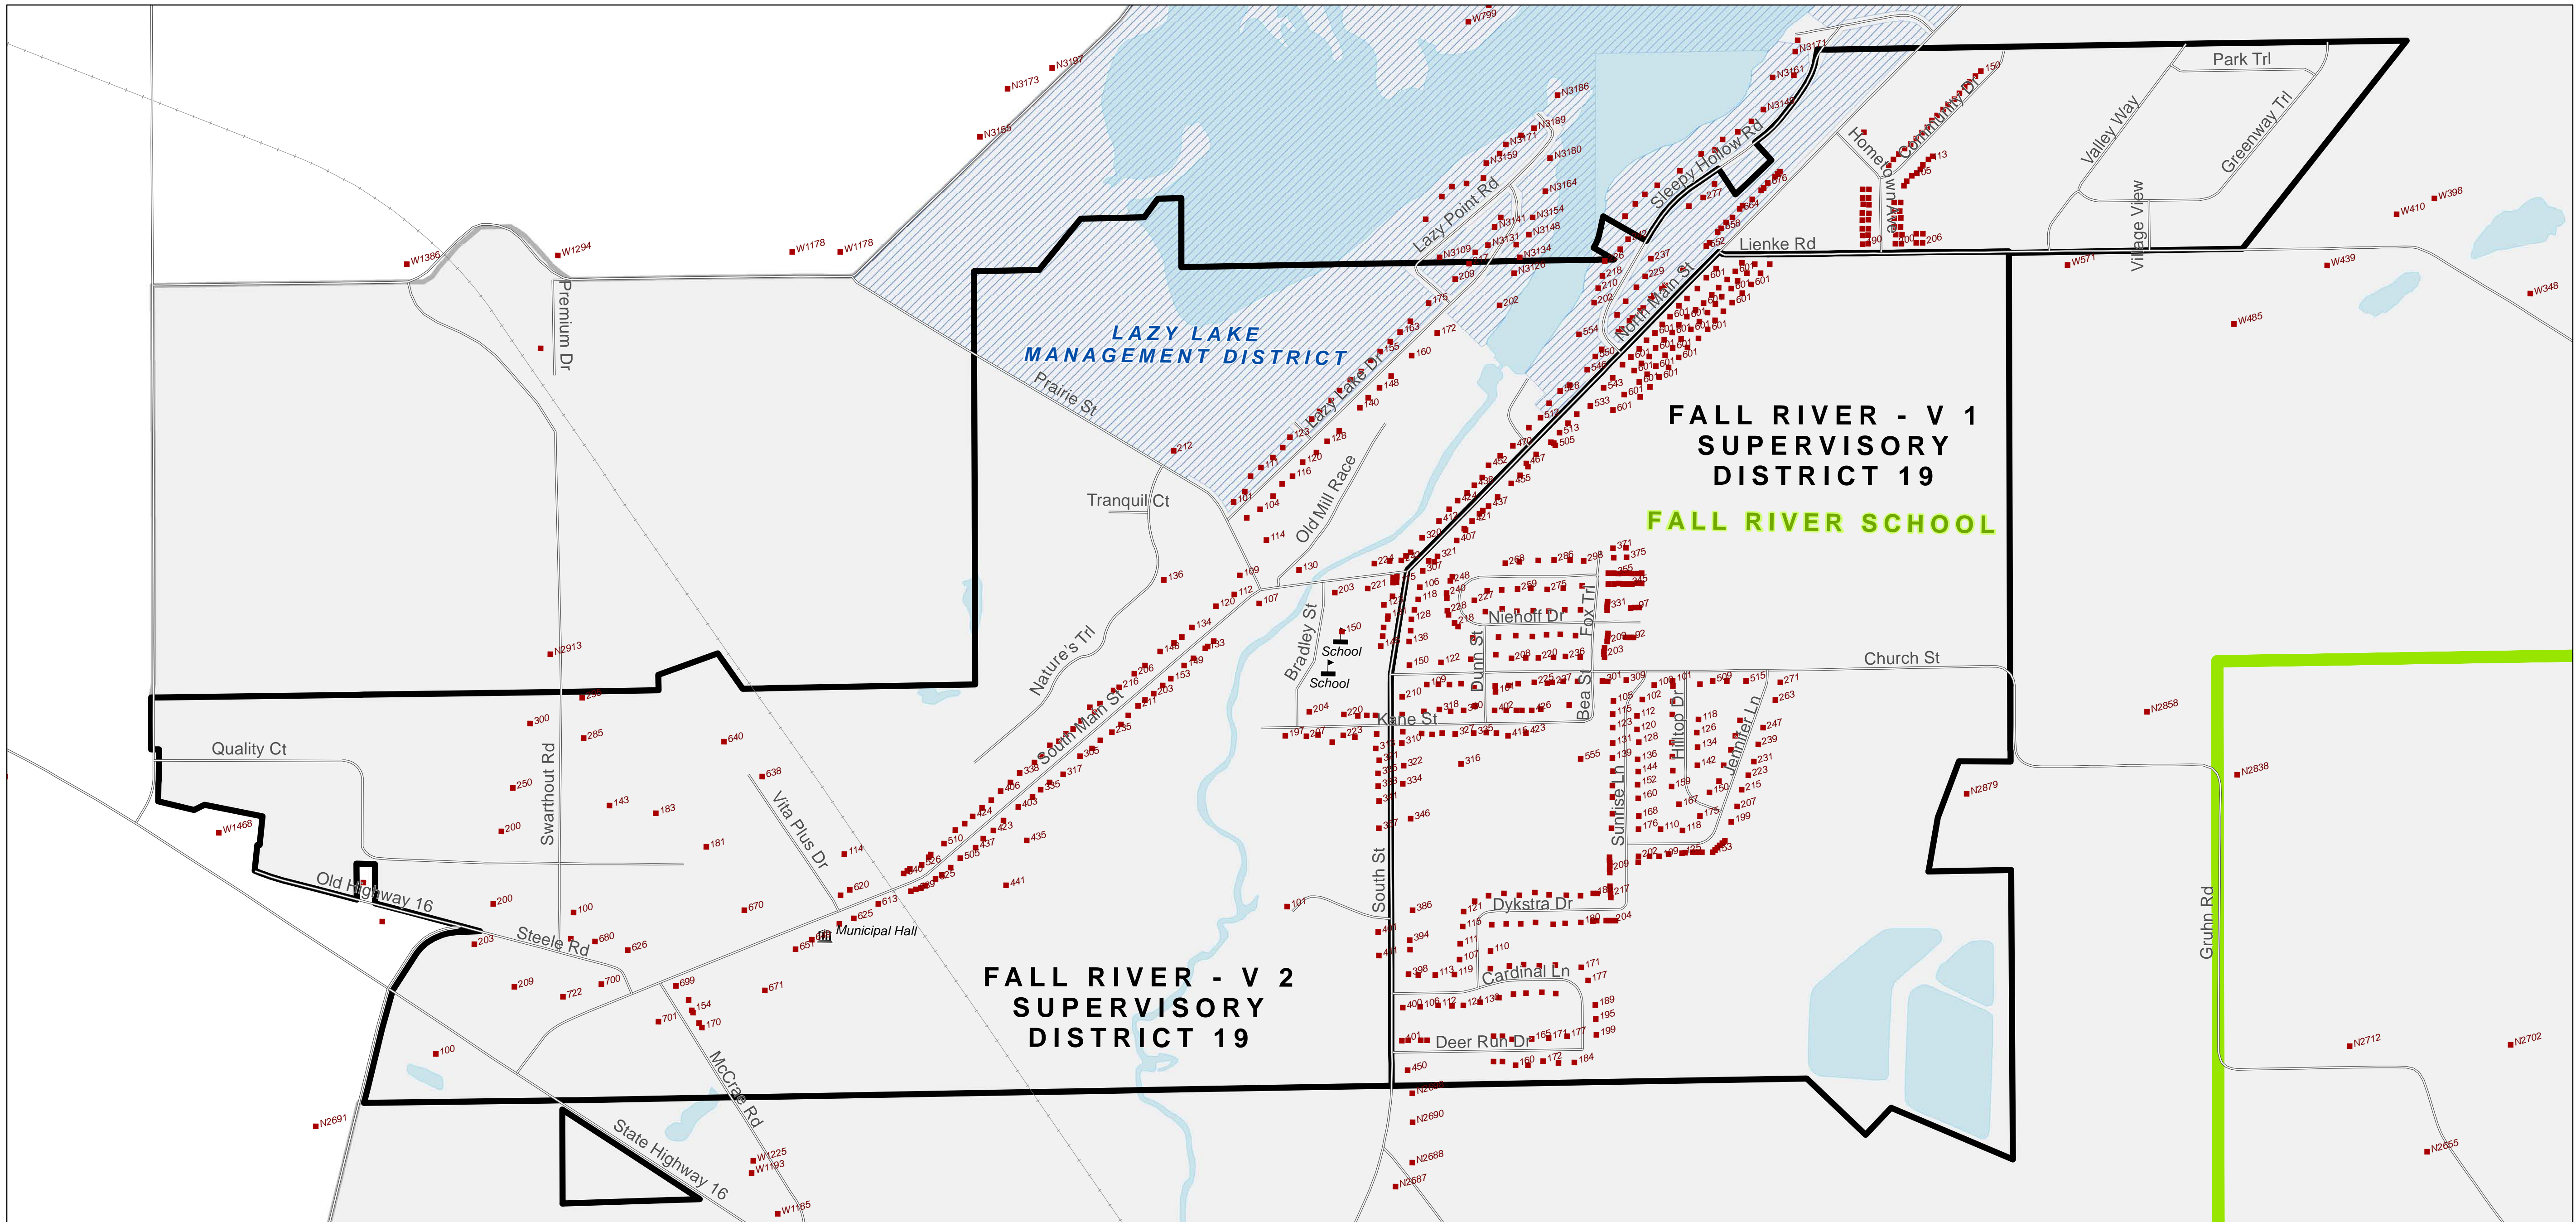

VILLAGE OF FALL RIVER

VOTING WARDS: V1, V2
 SUPERVISORY DISTRICT: 19
 SCHOOL DISTRICT: FALL RIVER
 SPECIAL DISTRICT: LAZY LAKE MANAGEMENT DISTRICT

SUPERVISORY DISTRICT OVERVIEW

COUNTY OVERVIEW

SCHOOL DISTRICT OVERVIEW