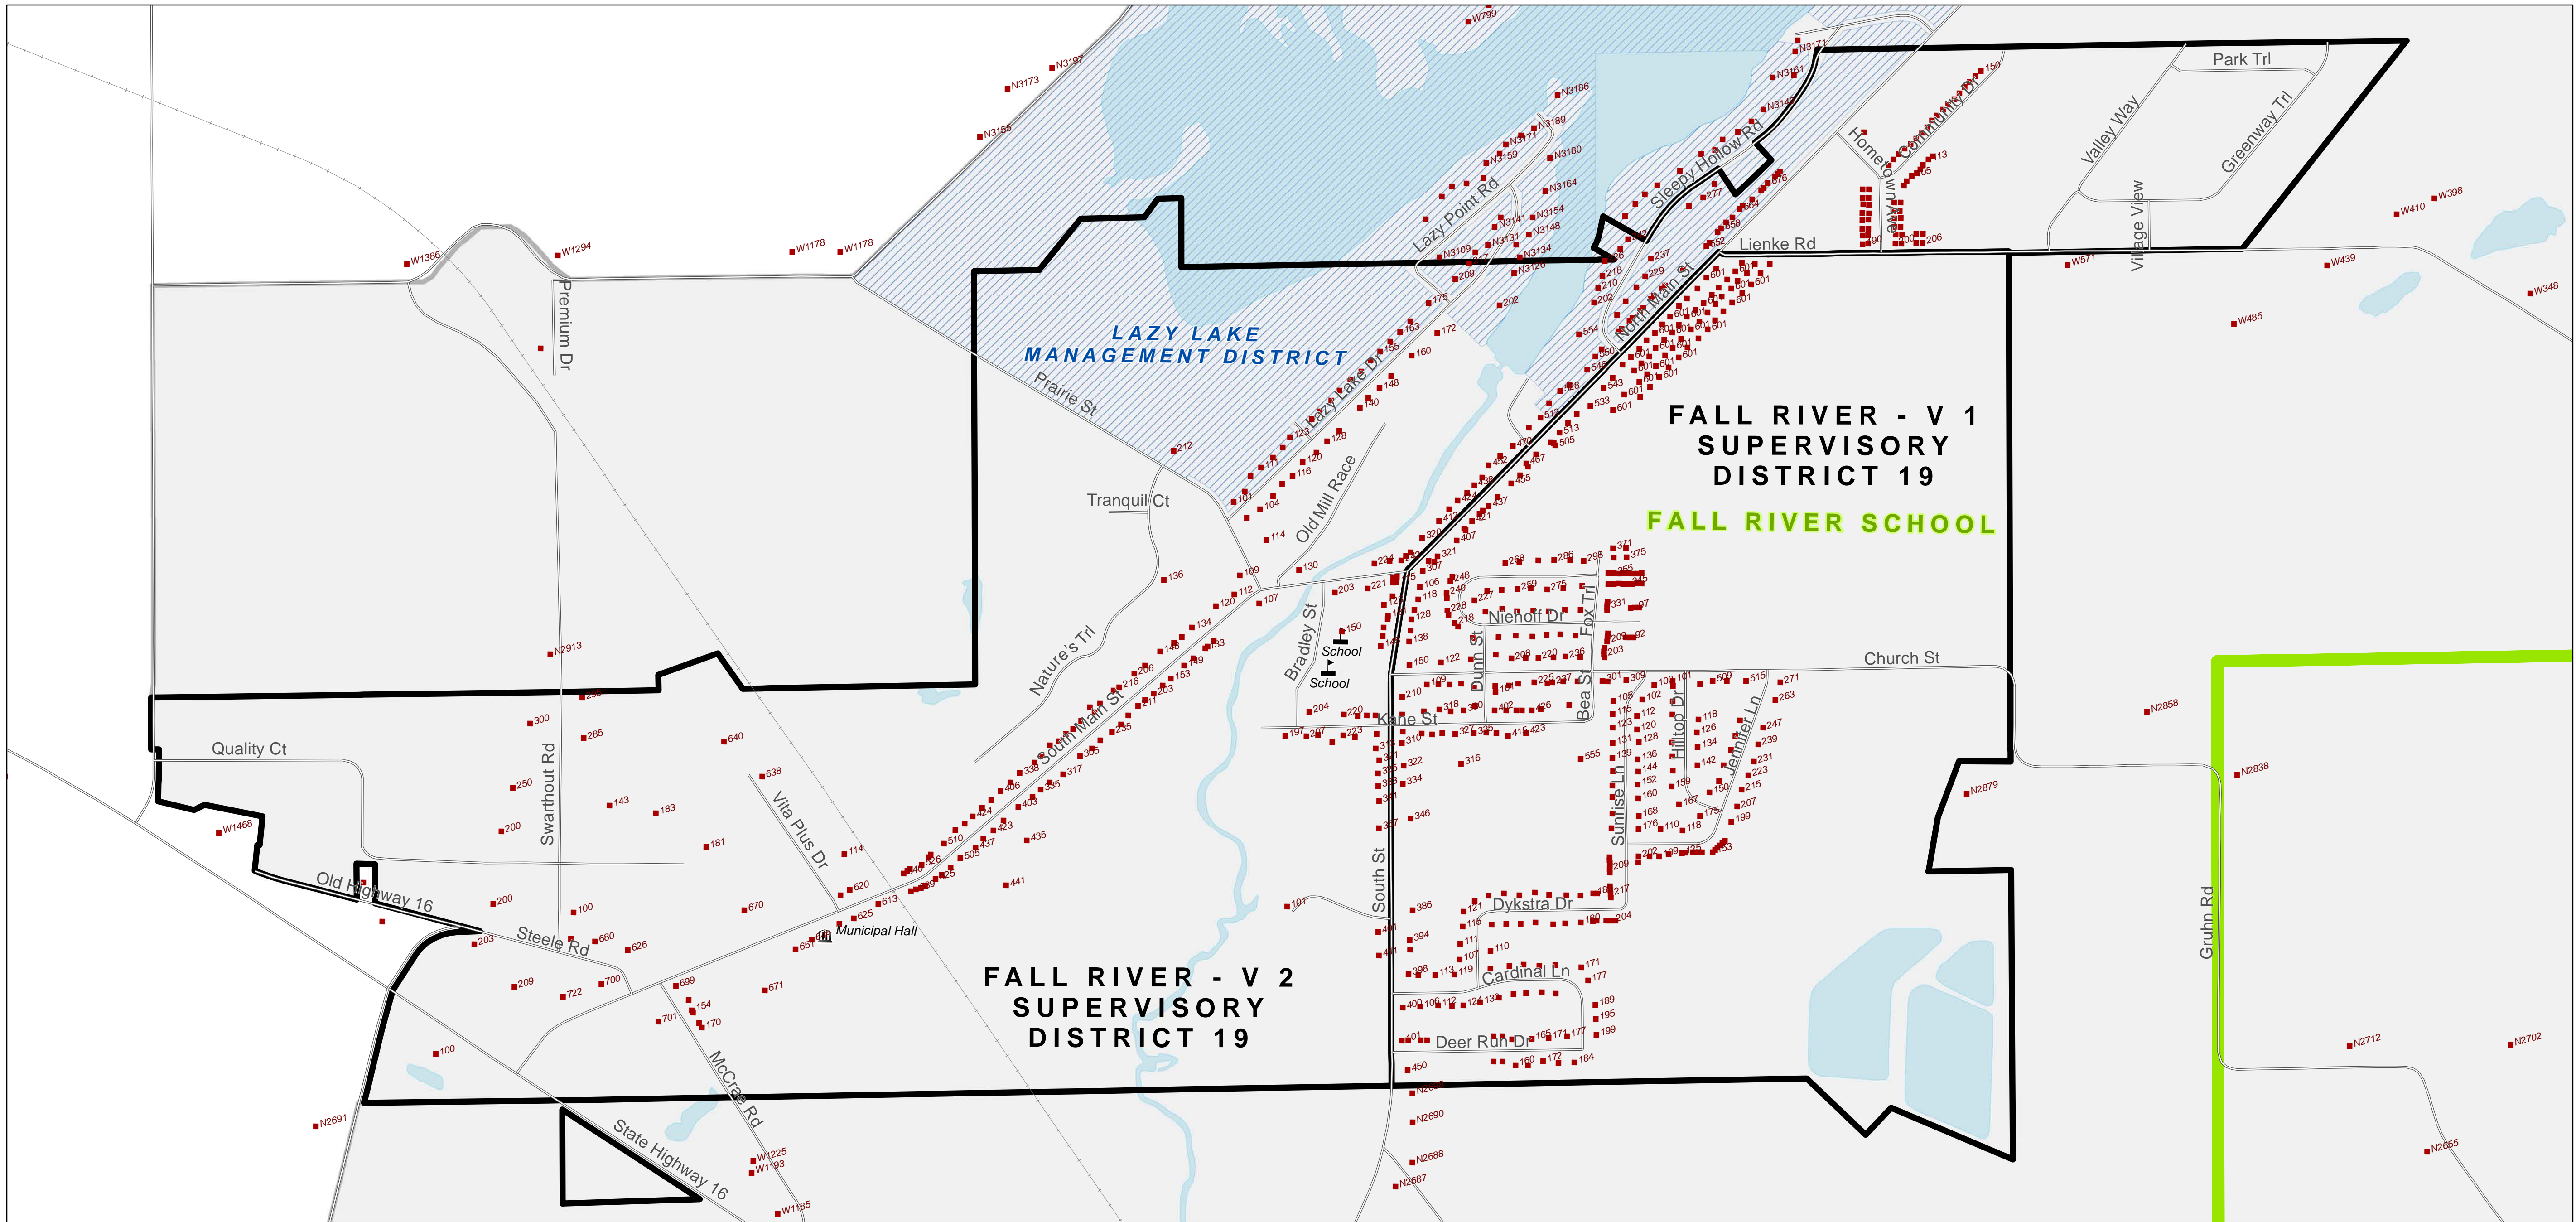

# VILLAGE OF FALL RIVER

VOTING WARDS: V1, V2  
 SUPERVISORY DISTRICT: 19  
 SCHOOL DISTRICT: FALL RIVER  
 SPECIAL DISTRICT: LAZY LAKE MANAGEMENT DISTRICT

**SUPERVISORY DISTRICT OVERVIEW**

**COUNTY OVERVIEW**

**SCHOOL DISTRICT OVERVIEW**