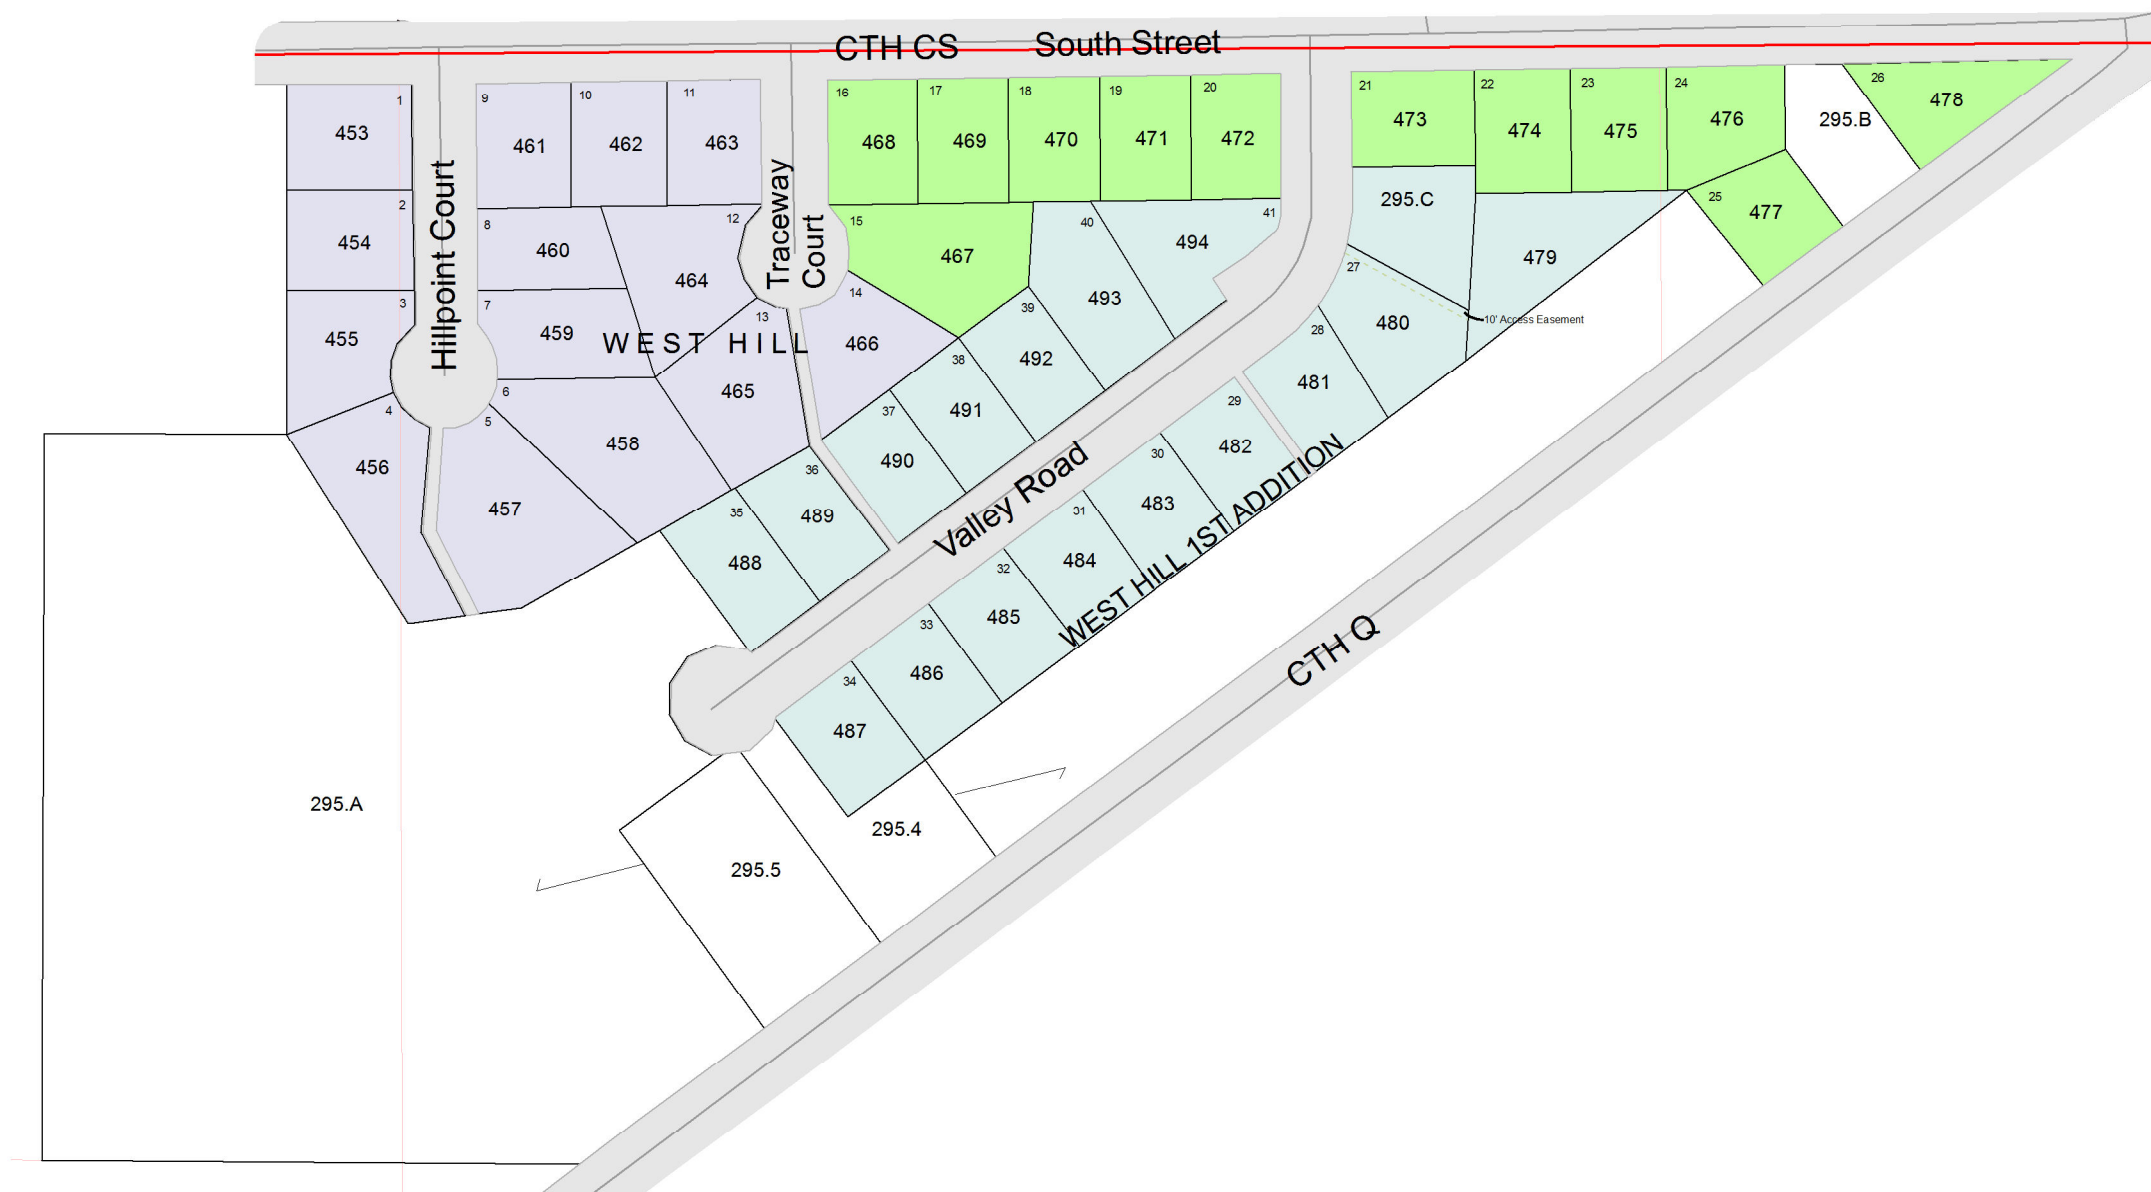

VILLAGE OF POYNETTE

T11N R9E

1 inch = 200 feet 1:2,400

SEE VILLAGE OF POYNETTE - Page 11

SEE TOWN OF ARLINGTON

SEE TOWN OF ARLINGTON