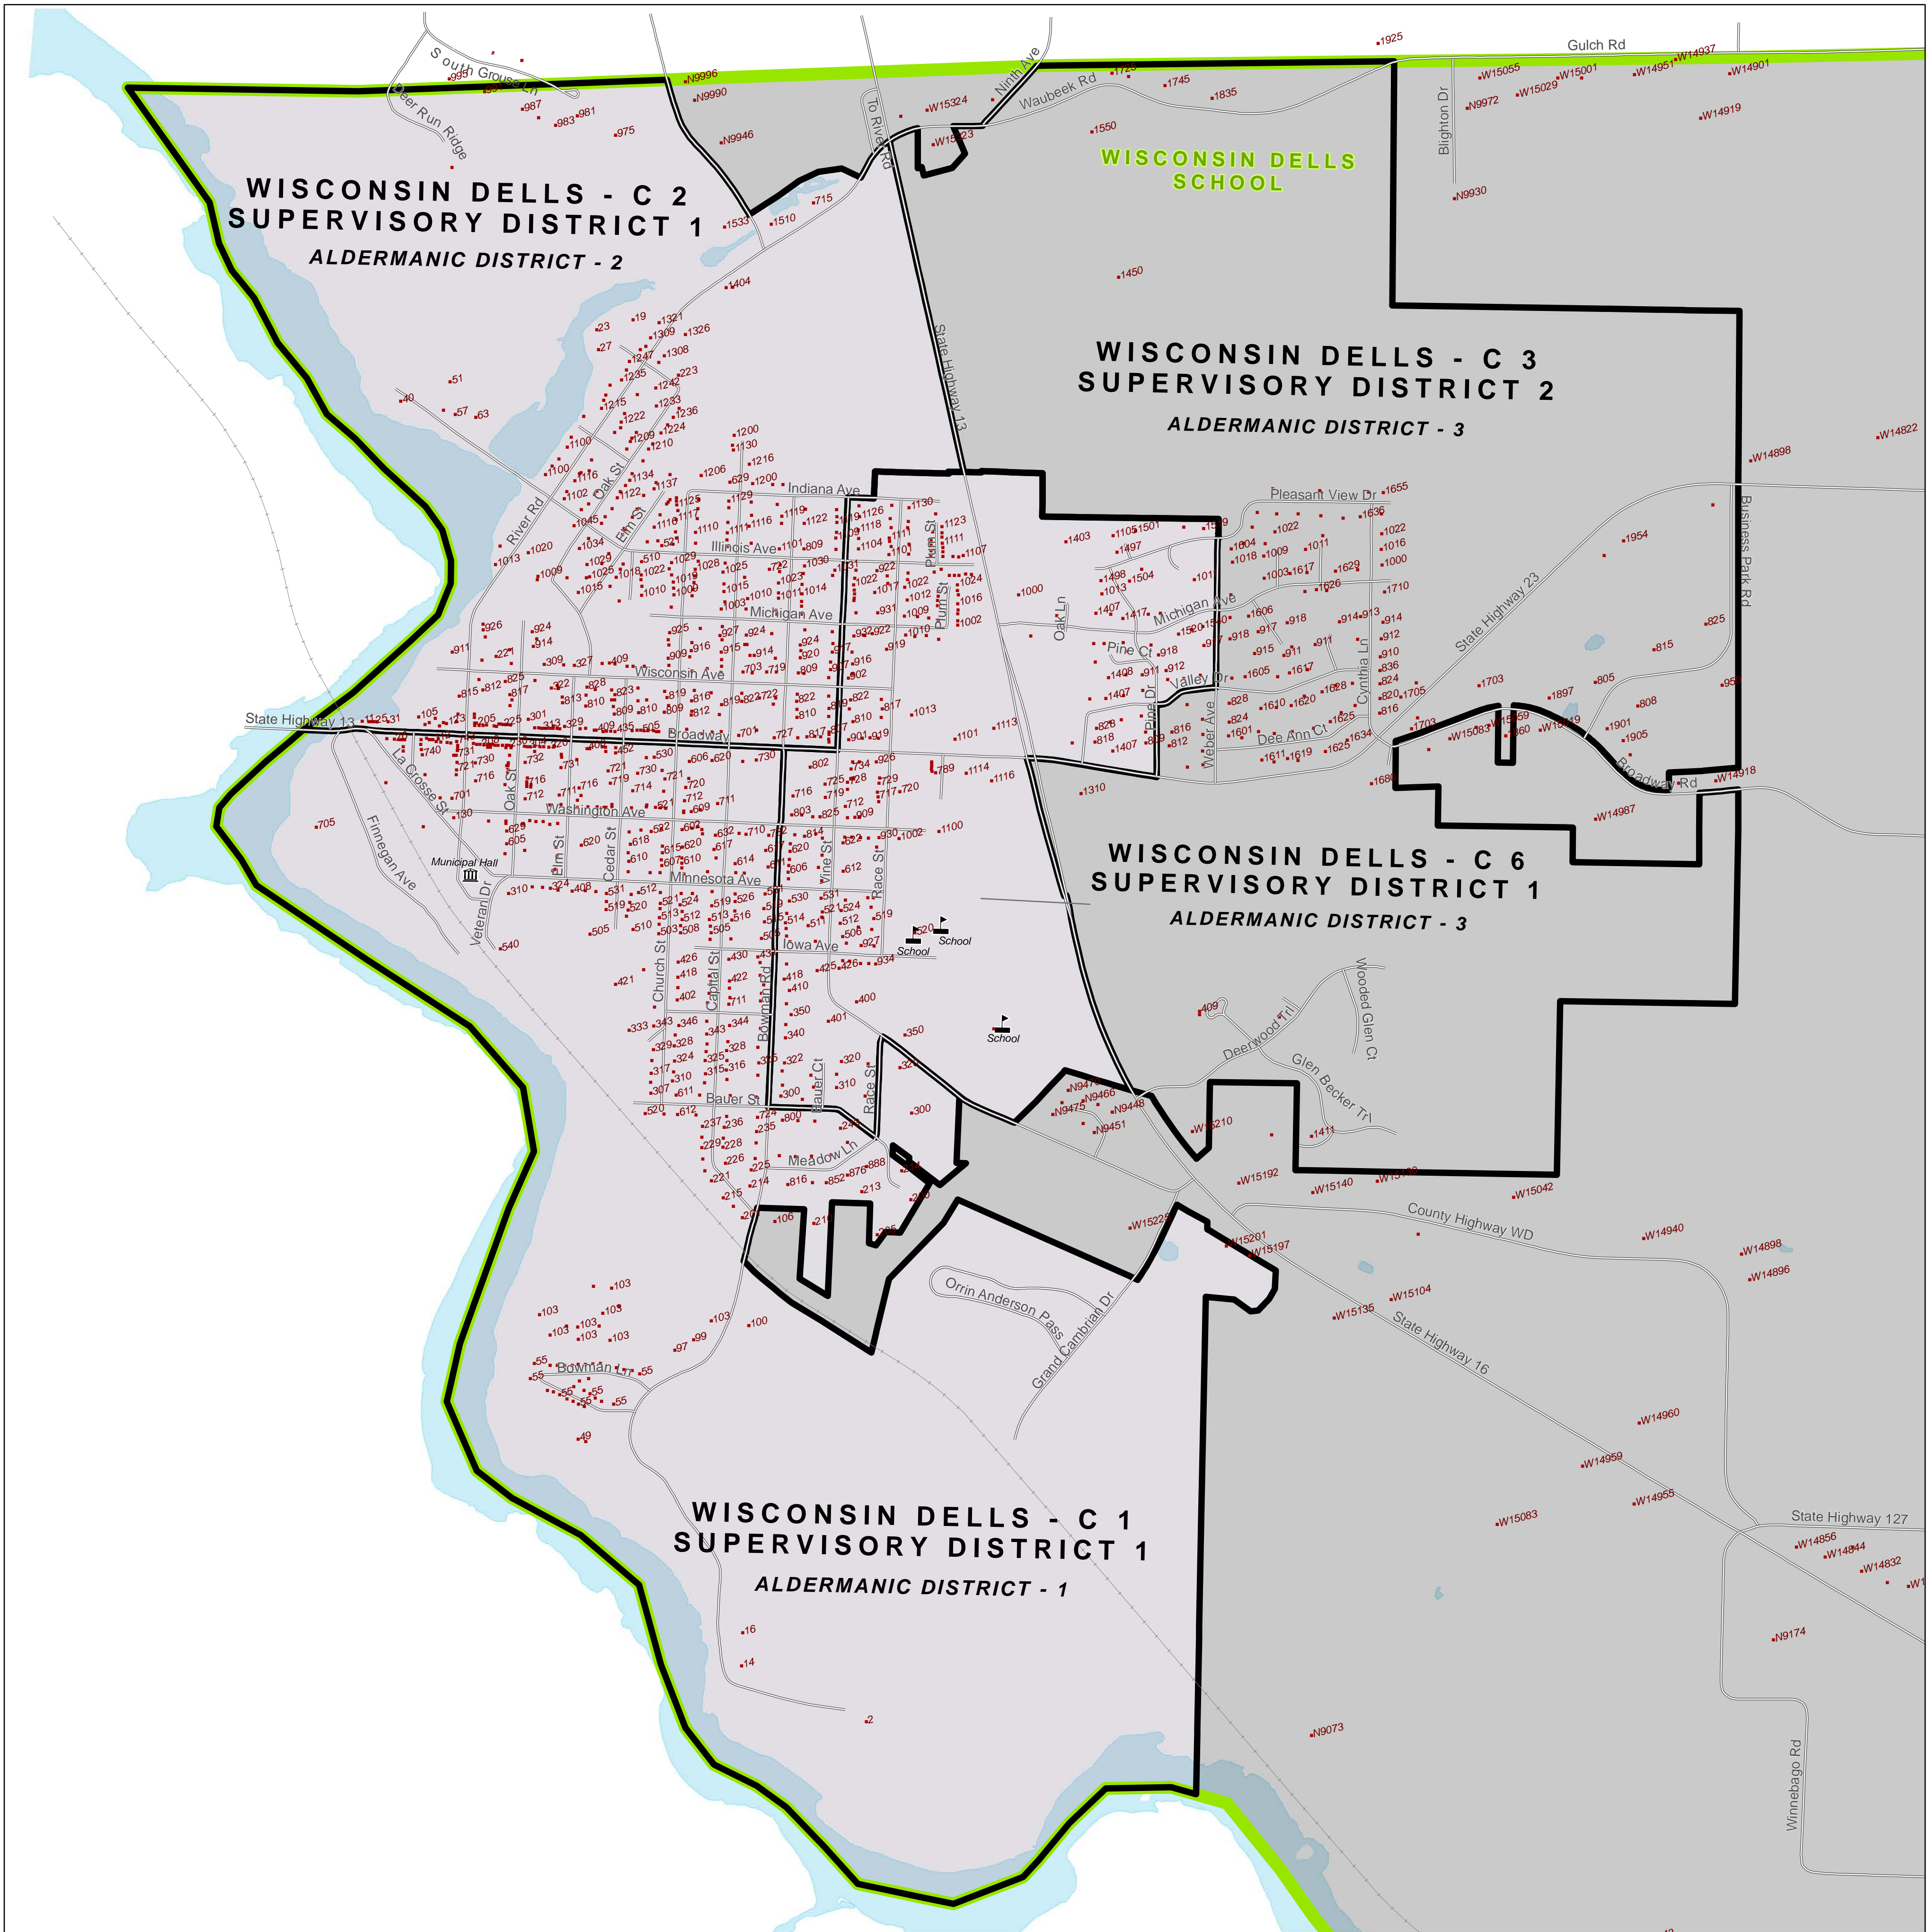

CITY OF WISCONSIN DELLS

VOTING WARDS: C1, C2, C3, C6
 SUPERVISORY DISTRICTS: 1, 2
 SCHOOL DISTRICTS: WISCONSIN DELLS
 SPECIAL DISTRICTS: NONE
 ALDERMANIC DISTRICTS: 1, 2, 3

SUPERVISORY DISTRICT OVERVIEW

COUNTY OVERVIEW

SCHOOL DISTRICT OVERVIEW