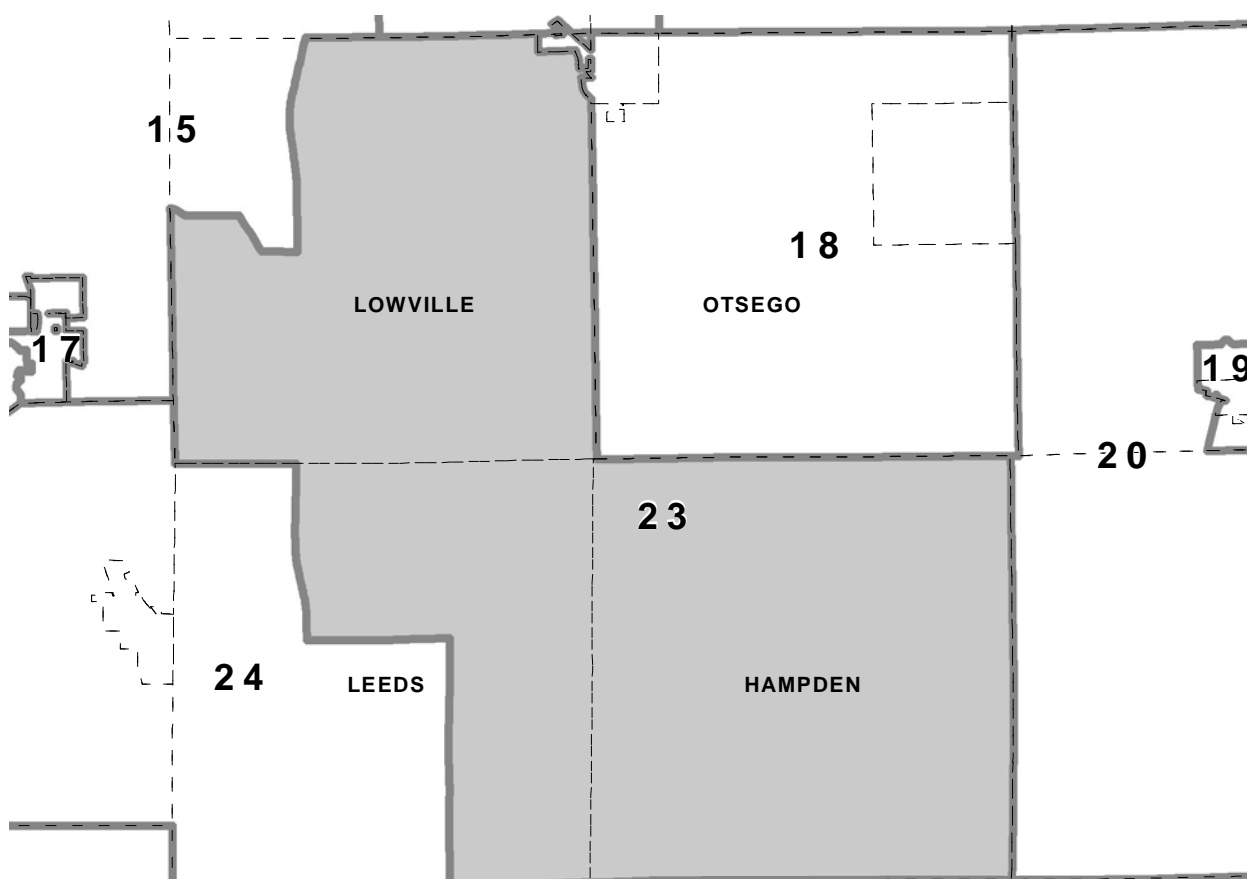

# TOWN OF HAMPDEN

VOTING WARD: T1  
 SUPERVISORY DISTRICT: 23  
 SCHOOL DISTRICTS: COLUMBUS, DEFOREST, FALL RIVER, RIO, SUN PRAIRIE  
 SPECIAL DISTRICTS: NONE

**SUPERVISORY DISTRICT OVERVIEW**

**COUNTY OVERVIEW**

**SCHOOL DISTRICT OVERVIEW**