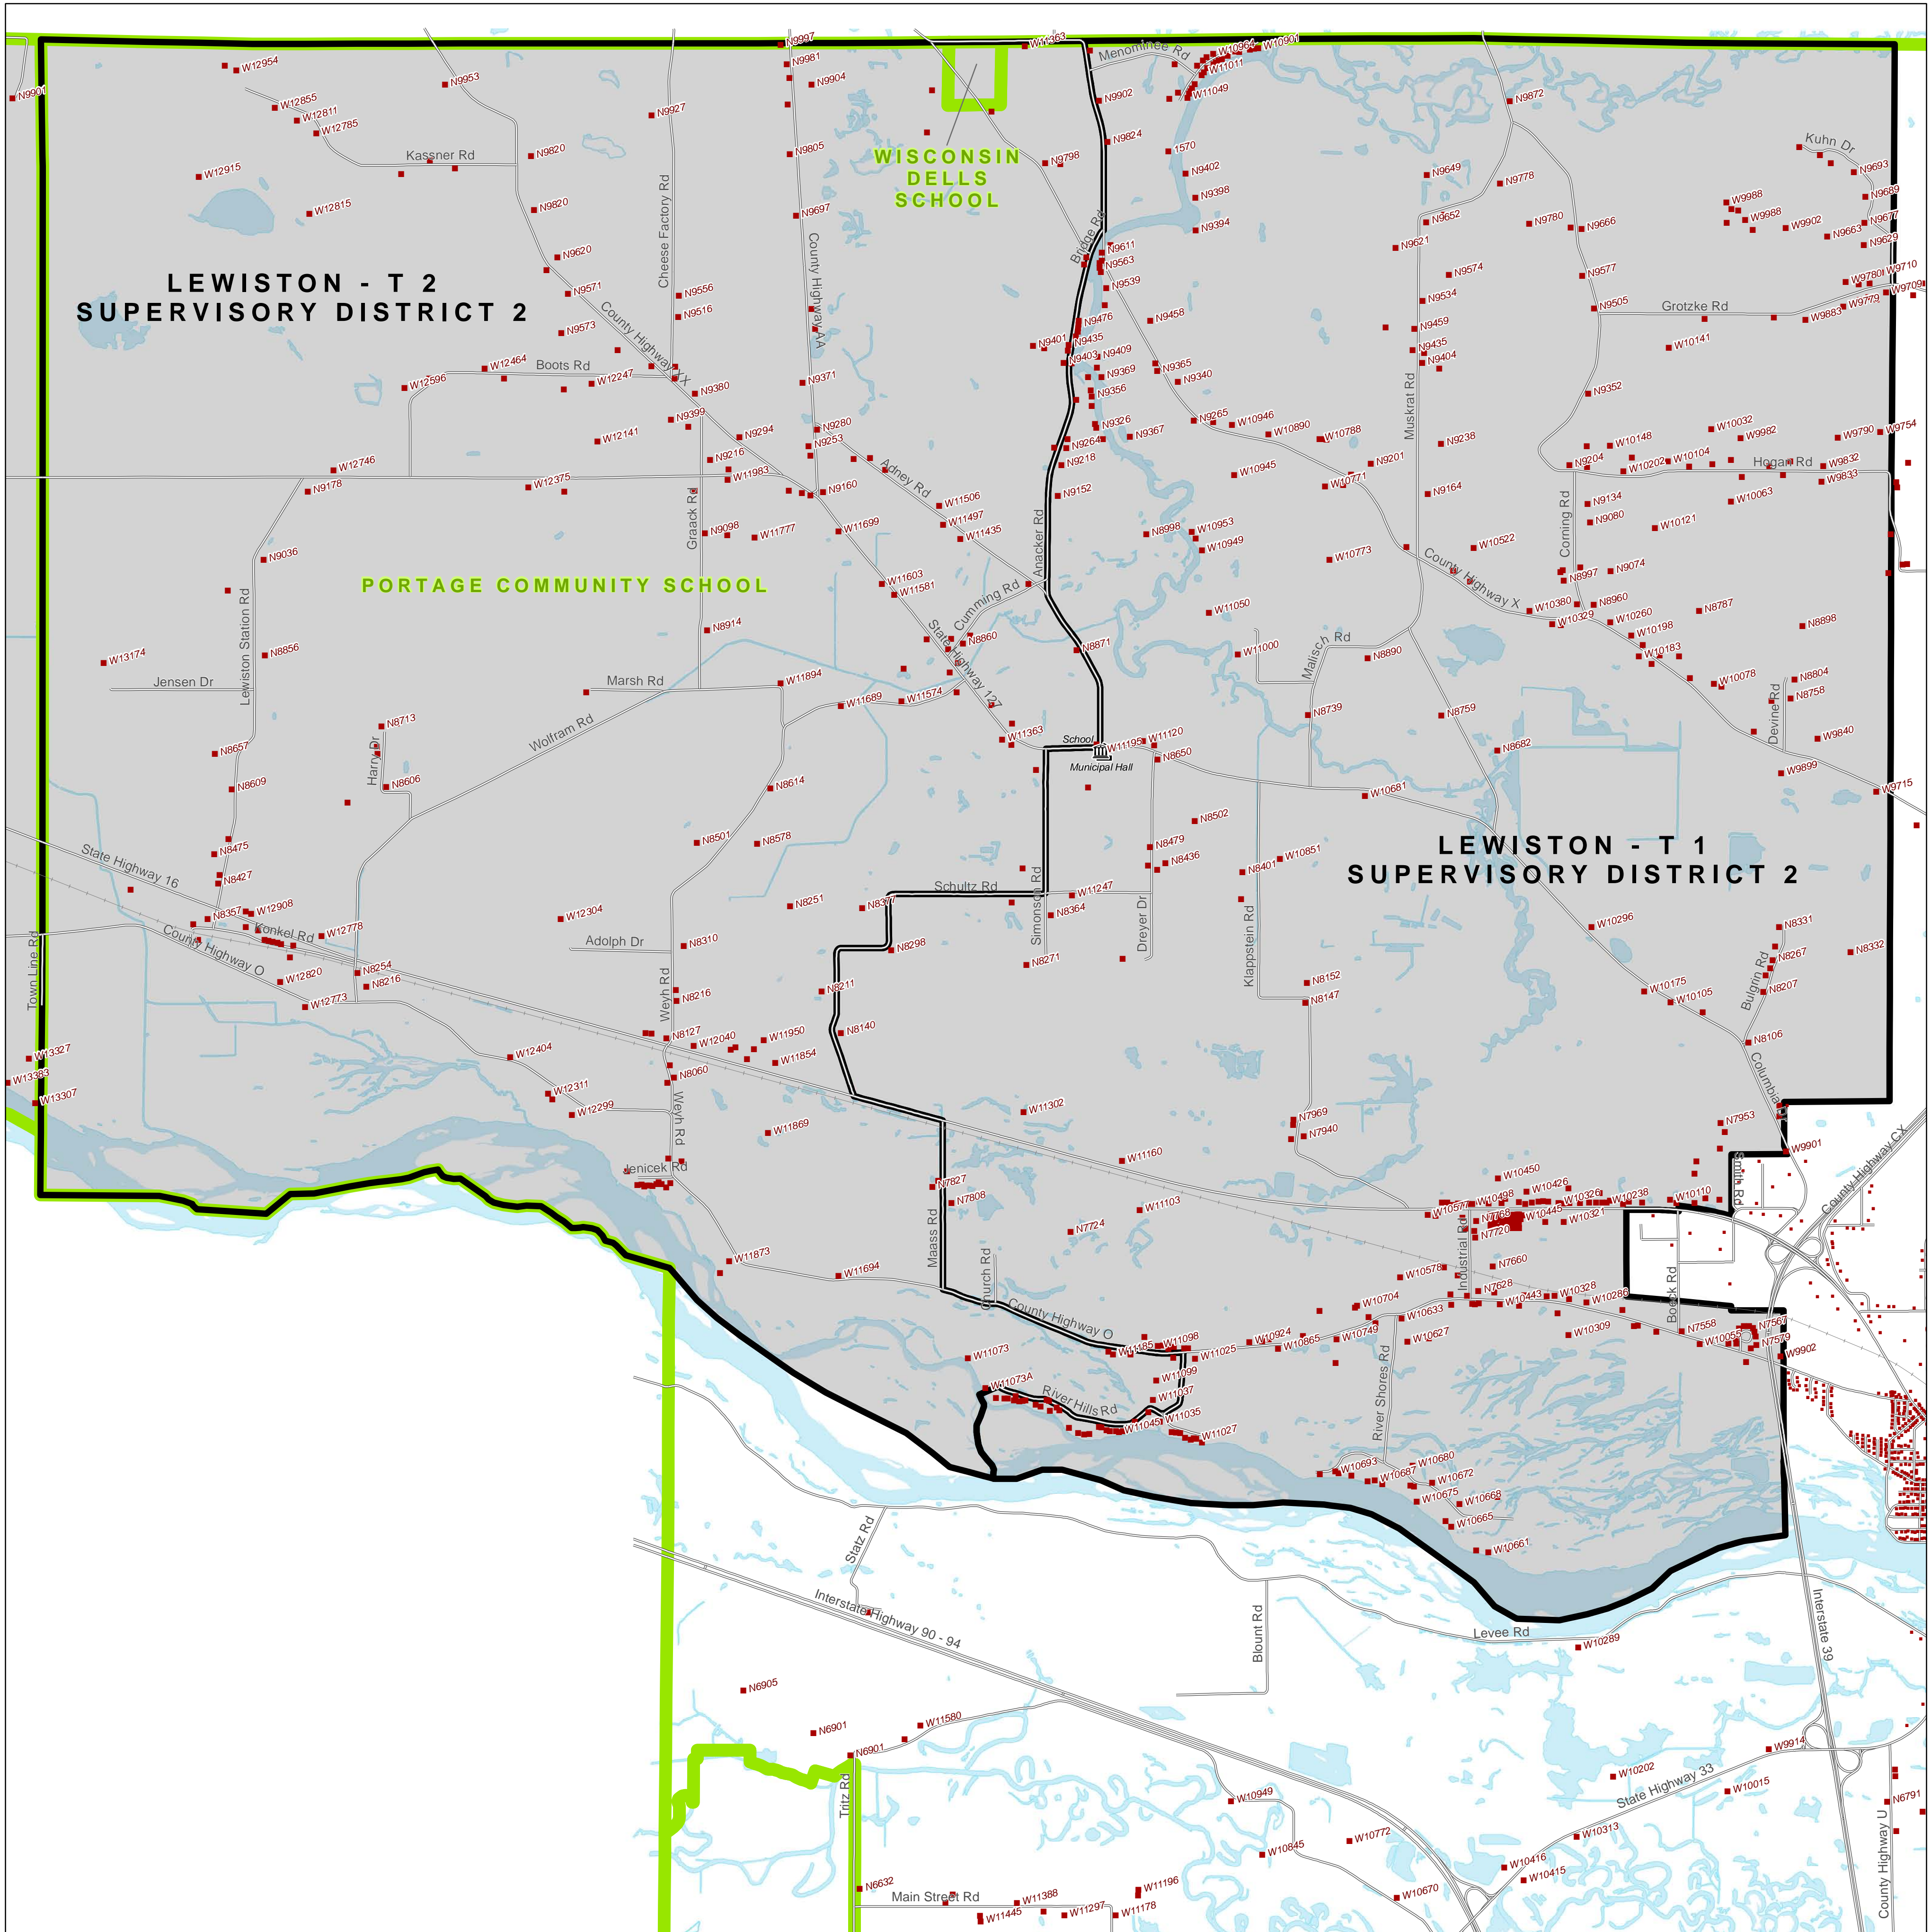

TOWN OF LEWISTON

VOTING WARDS: T1, T2
 SUPERVISORY DISTRICT: 2
 SCHOOL DISTRICTS: PORTAGE, WISCONSIN DELLS
 SPECIAL DISTRICTS: NONE

SUPERVISORY DISTRICT OVERVIEW

COUNTY OVERVIEW

SCHOOL DISTRICT OVERVIEW