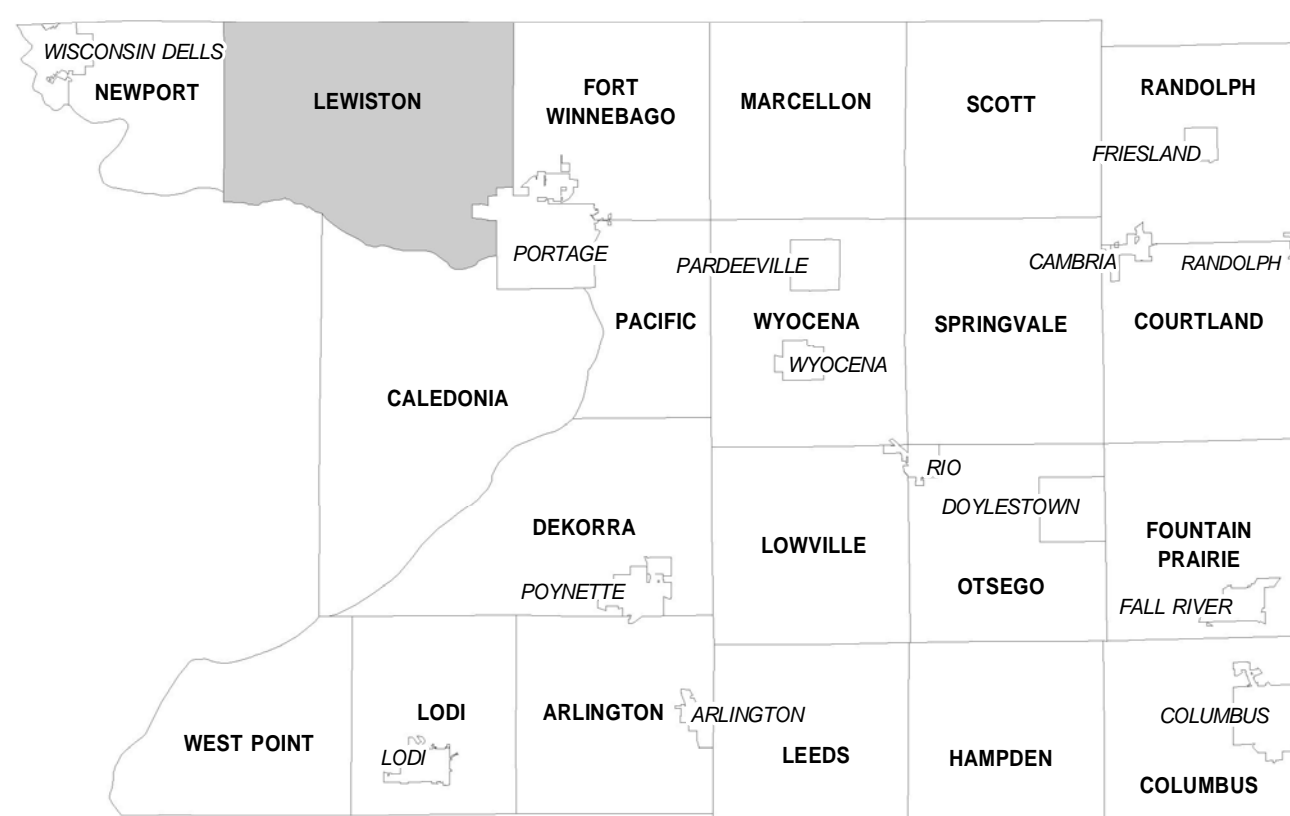

TOWN OF LEWISTON

VOTING WARDS: T1, T2
 SUPERVISORY DISTRICT: 2
 SCHOOL DISTRICTS: PORTAGE, WISCONSIN DELLS
 SPECIAL DISTRICTS: NONE

SUPERVISORY DISTRICT OVERVIEW

COUNTY OVERVIEW

SCHOOL DISTRICT OVERVIEW