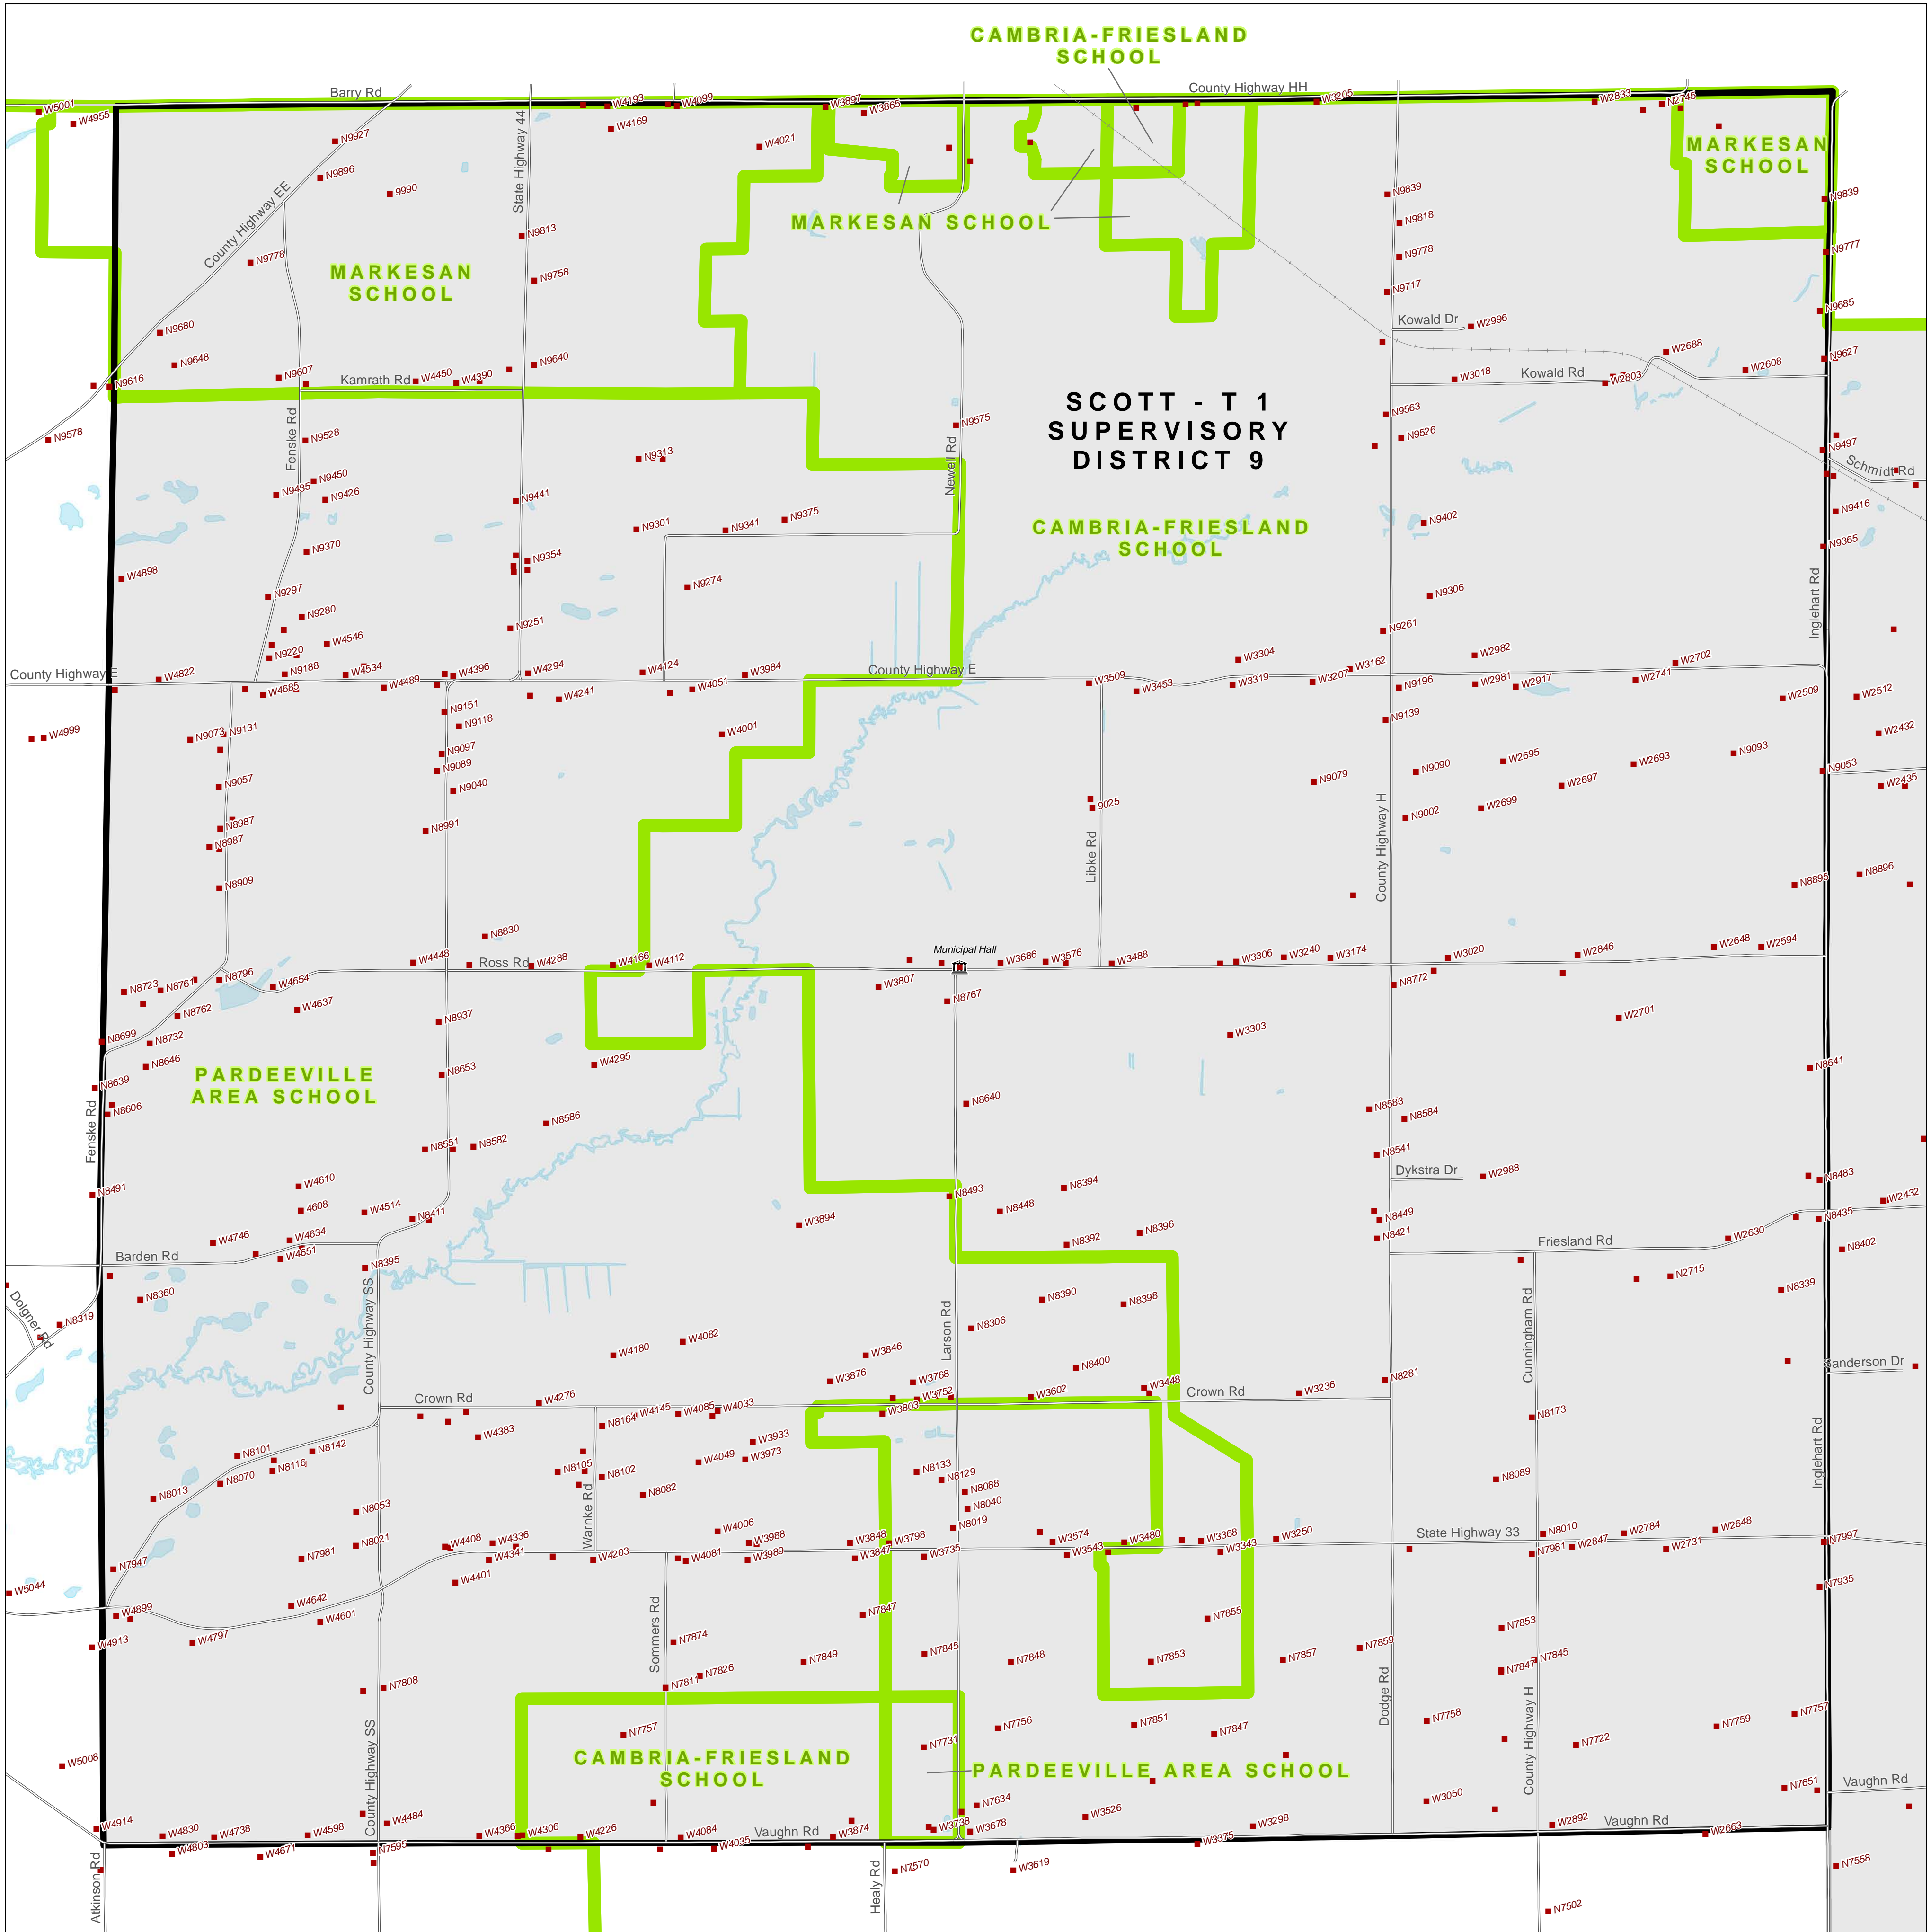

TOWN OF SCOTT

VOTING WARD: T1
 SUPERVISORY DISTRICT: 9
 SCHOOL DISTRICTS: CAMBRIA-FRIESLAND, MARKESAN, PARDEVILLE
 SPECIAL DISTRICTS: NONE

SUPERVISORY DISTRICT OVERVIEW

COUNTY OVERVIEW

SCHOOL DISTRICT OVERVIEW