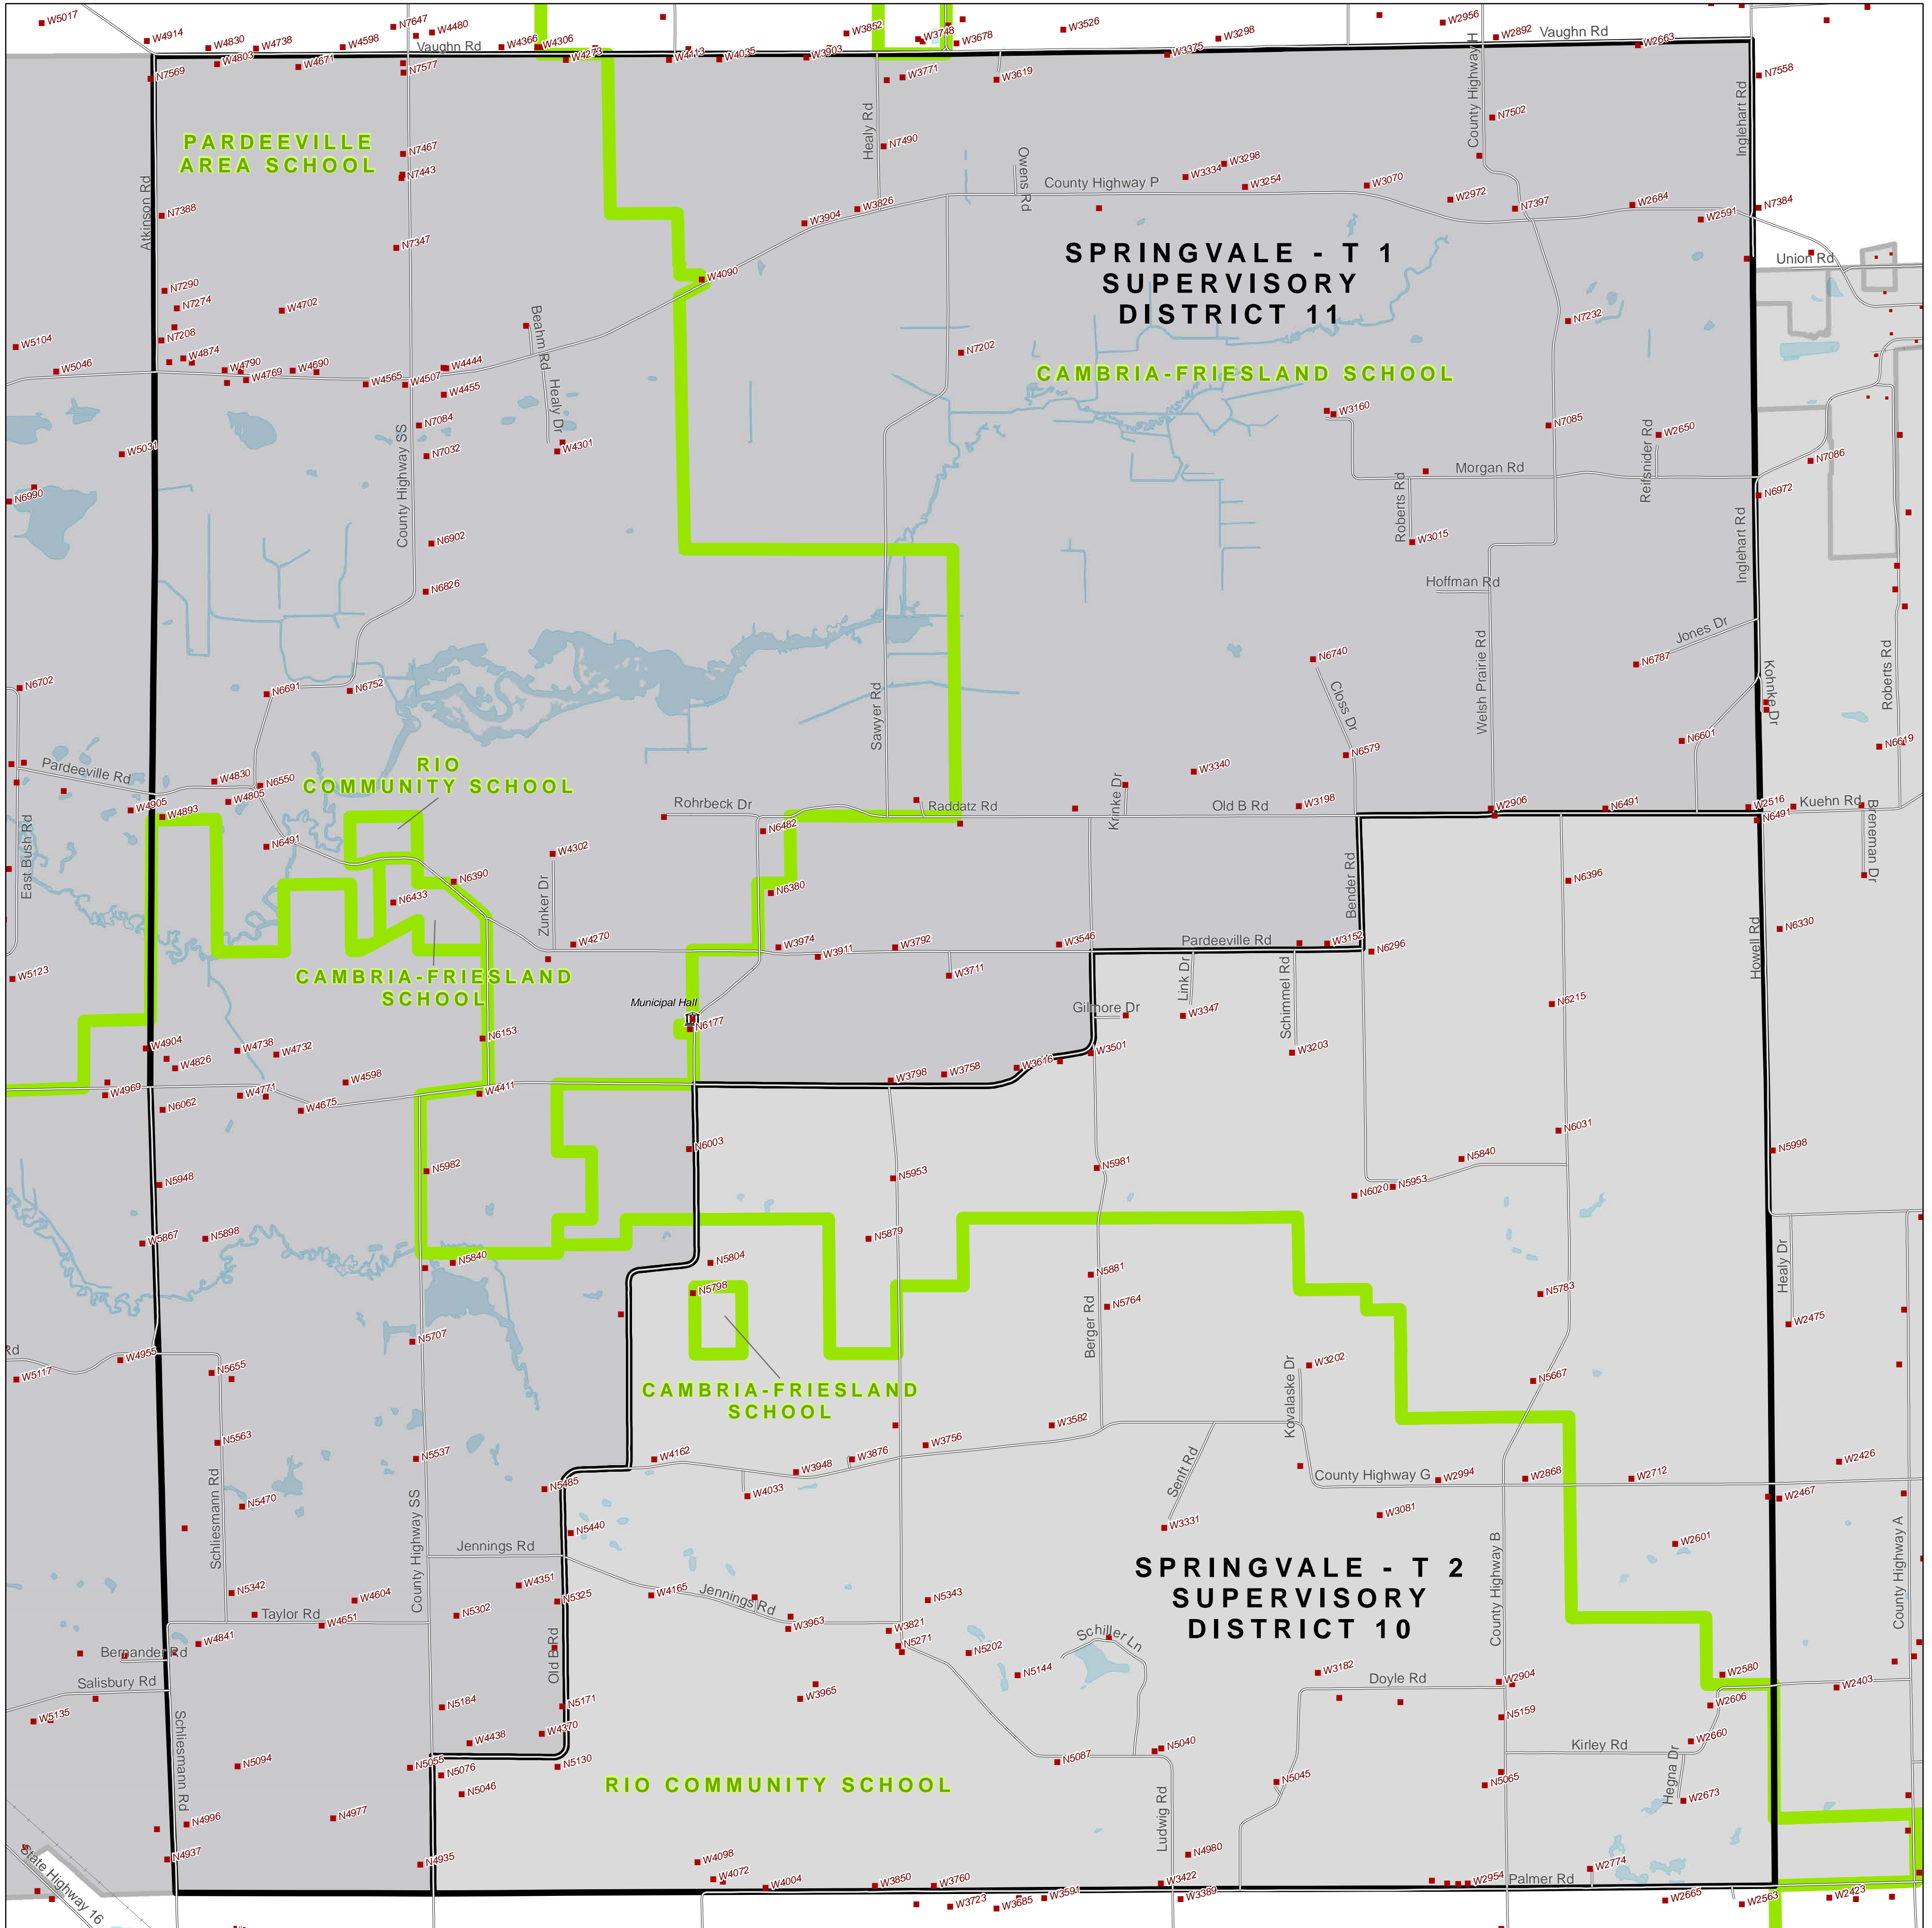

TOWN OF SPRINGVALE

VOTING WARDS: T1, T2
 SUPERVISORY DISTRICTS: 10, 11
 SCHOOL DISTRICTS: CAMBRIA-FRIESLAND, PARDEEVILLE, RIO
 SPECIAL DISTRICTS: NONE

SUPERVISORY DISTRICT OVERVIEW

COUNTY OVERVIEW

SCHOOL DISTRICT OVERVIEW