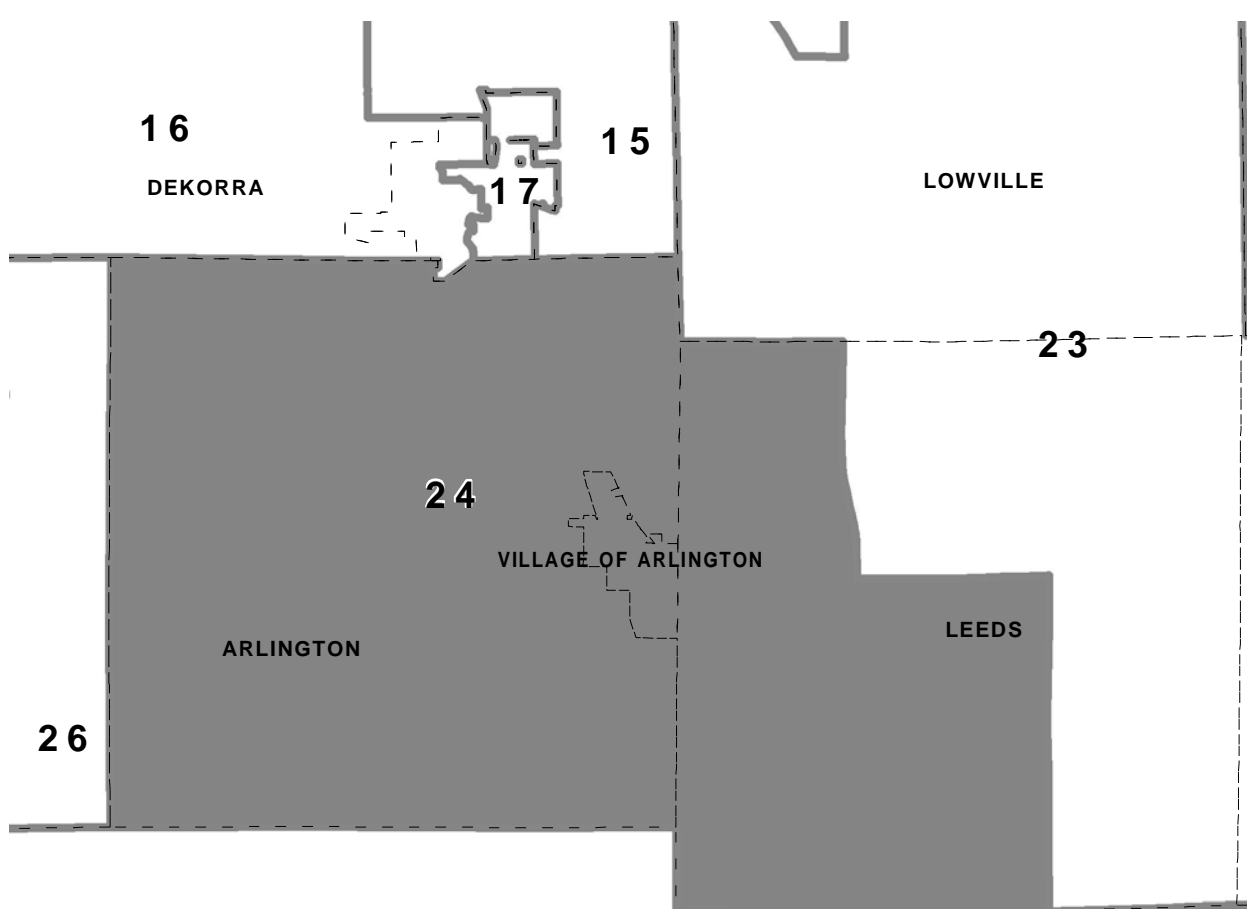

VILLAGE OF ARLINGTON

VOTING WARD: V1
 SUPERVISORY DISTRICT: 24
 SCHOOL DISTRICT: POYNETTE
 SPECIAL DISTRICTS: NONE

SUPERVISORY DISTRICT OVERVIEW

COUNTY OVERVIEW

SCHOOL DISTRICT OVERVIEW