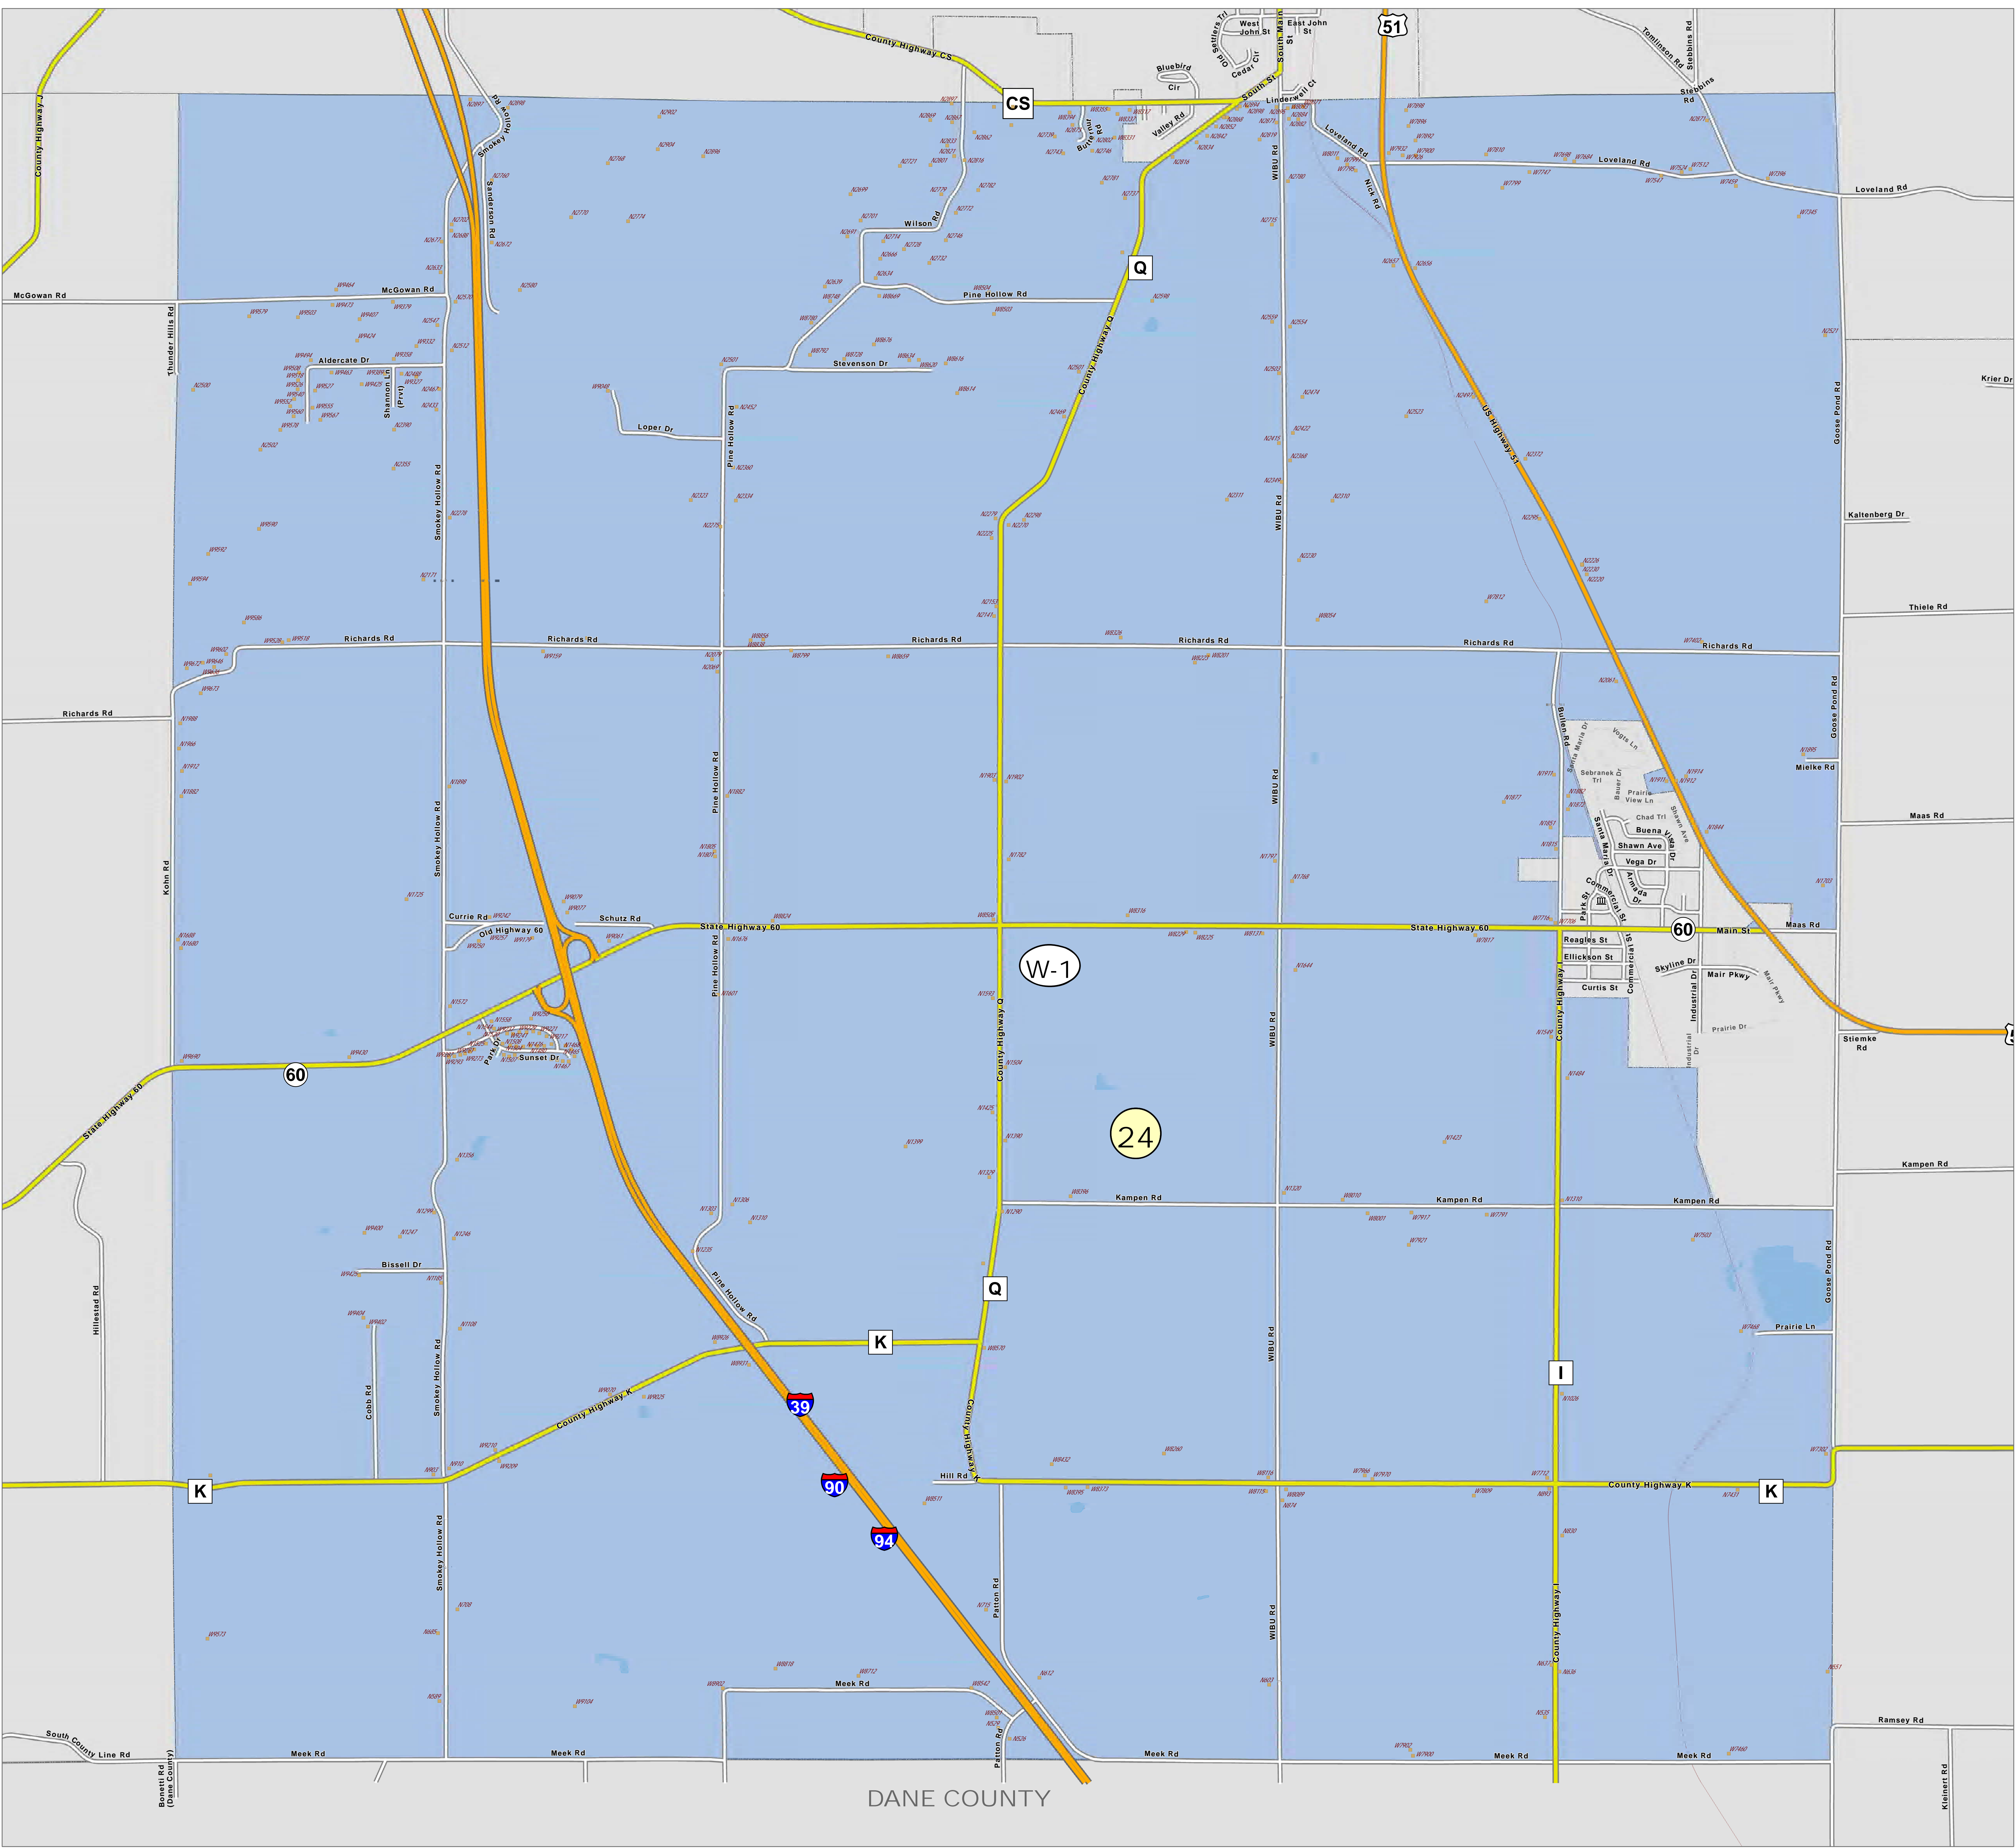

TOWN OF ARLINGTON

Legend

- Supervisory (#)
- Ward (W-#)

COLUMBIA COUNTY, WI

SUPERVISORY DISTRICT(S)

SCHOOL DISTRICT(S)