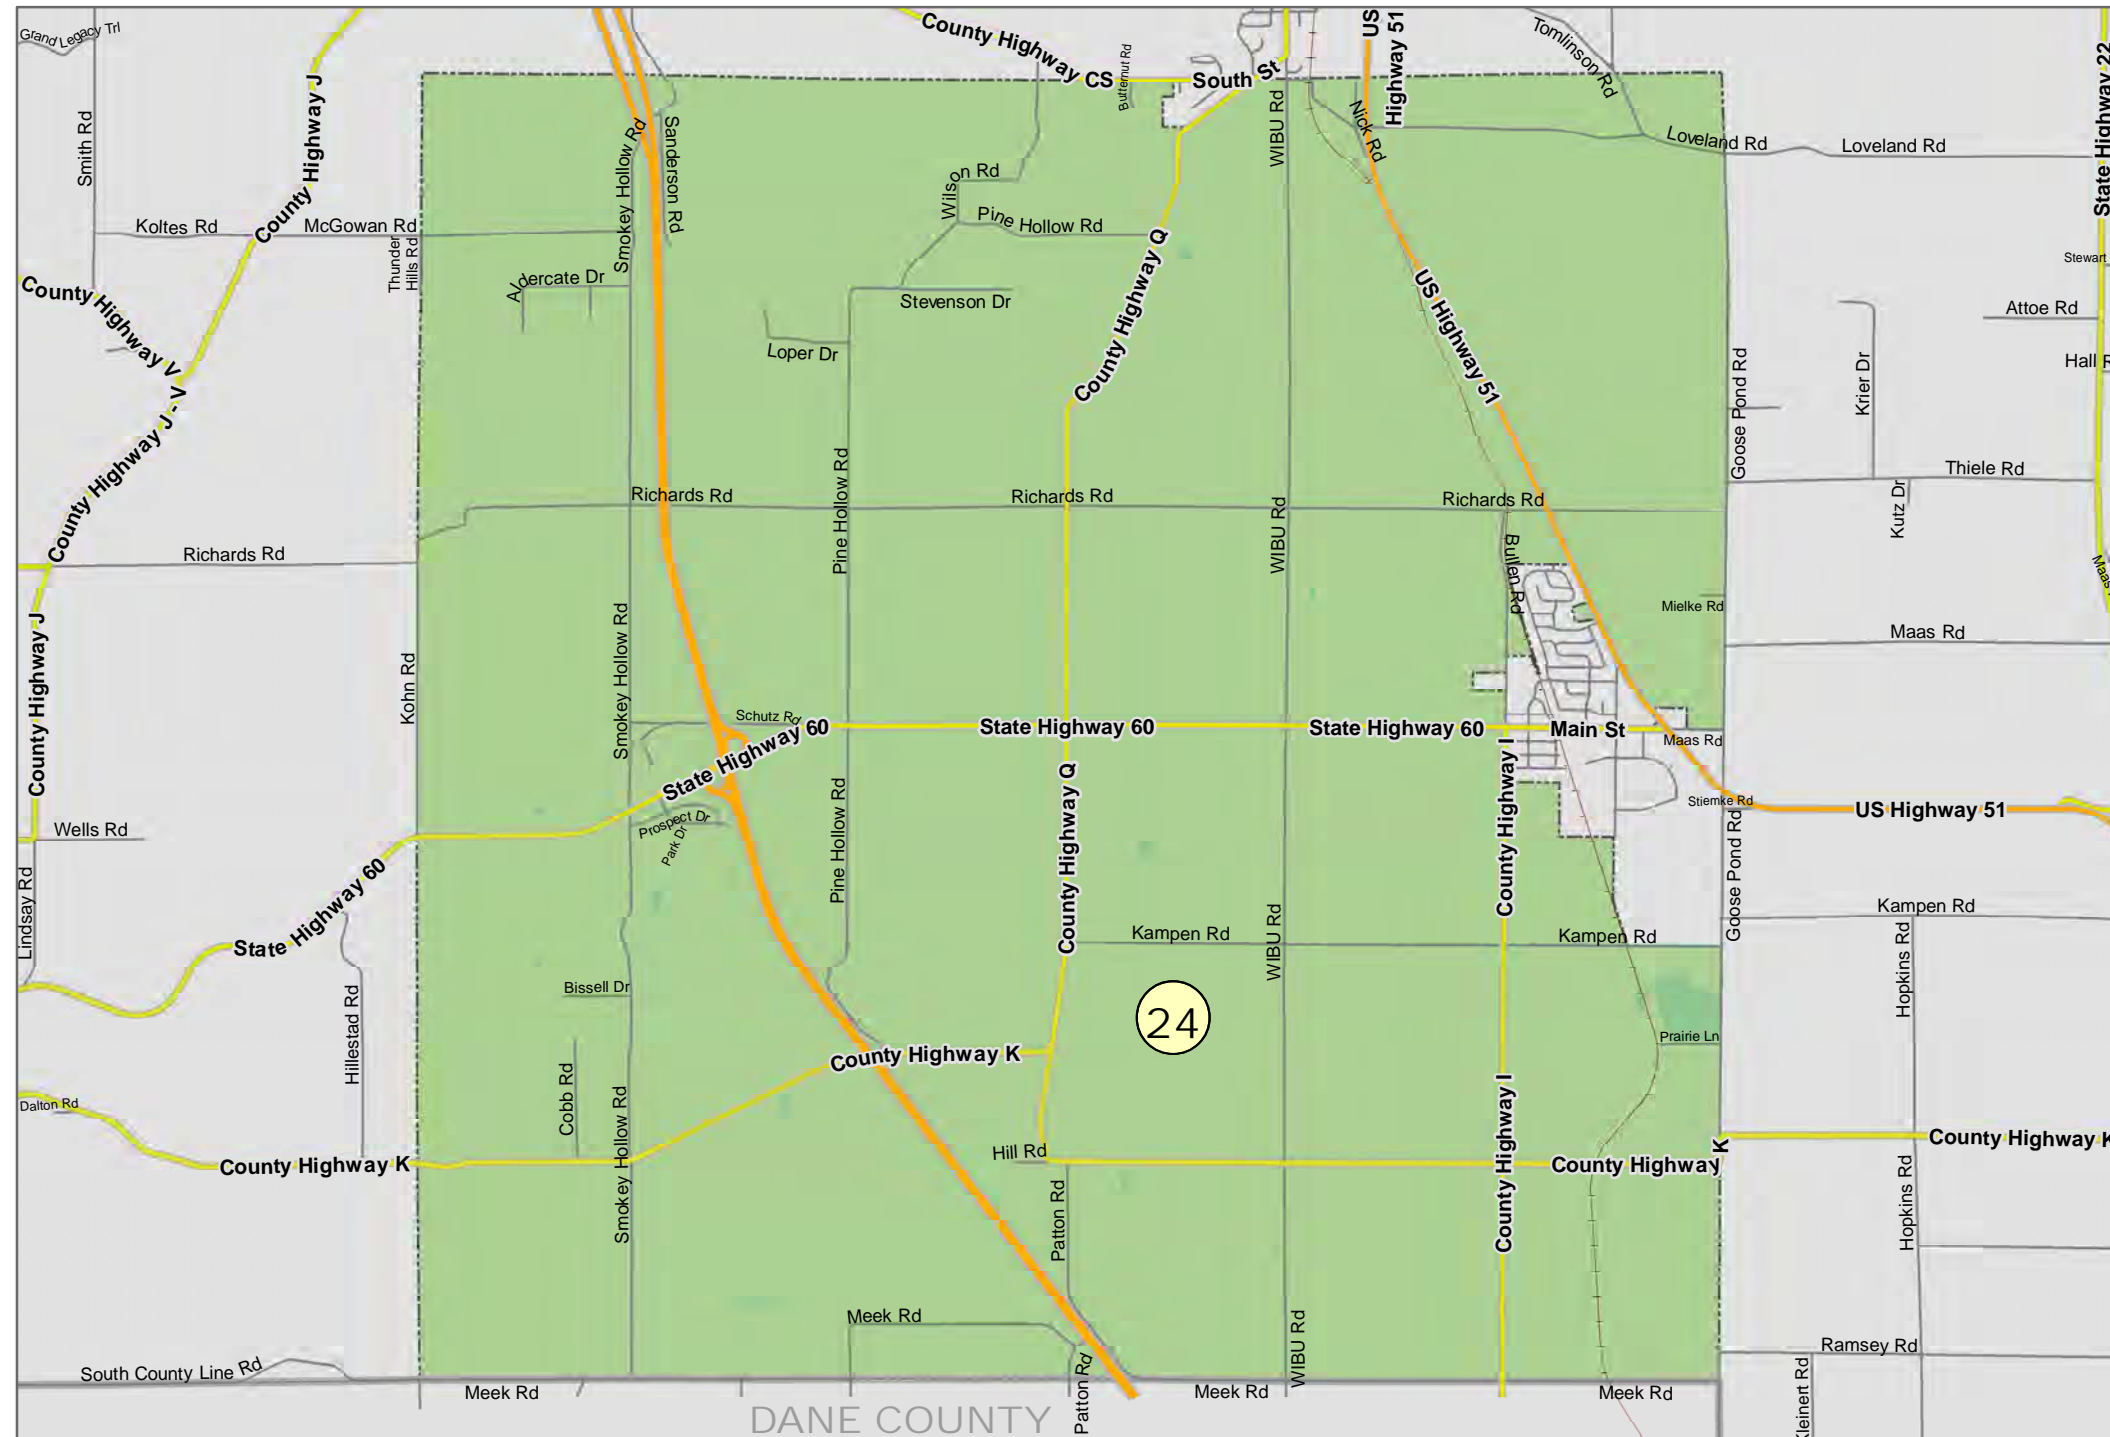

TOWN OF ARLINGTON

Legend

- Supervisory (#)
- Ward (W-#)

COLUMBIA COUNTY, WI

SUPERVISORY DISTRICT(S)

SCHOOL DISTRICT(S)