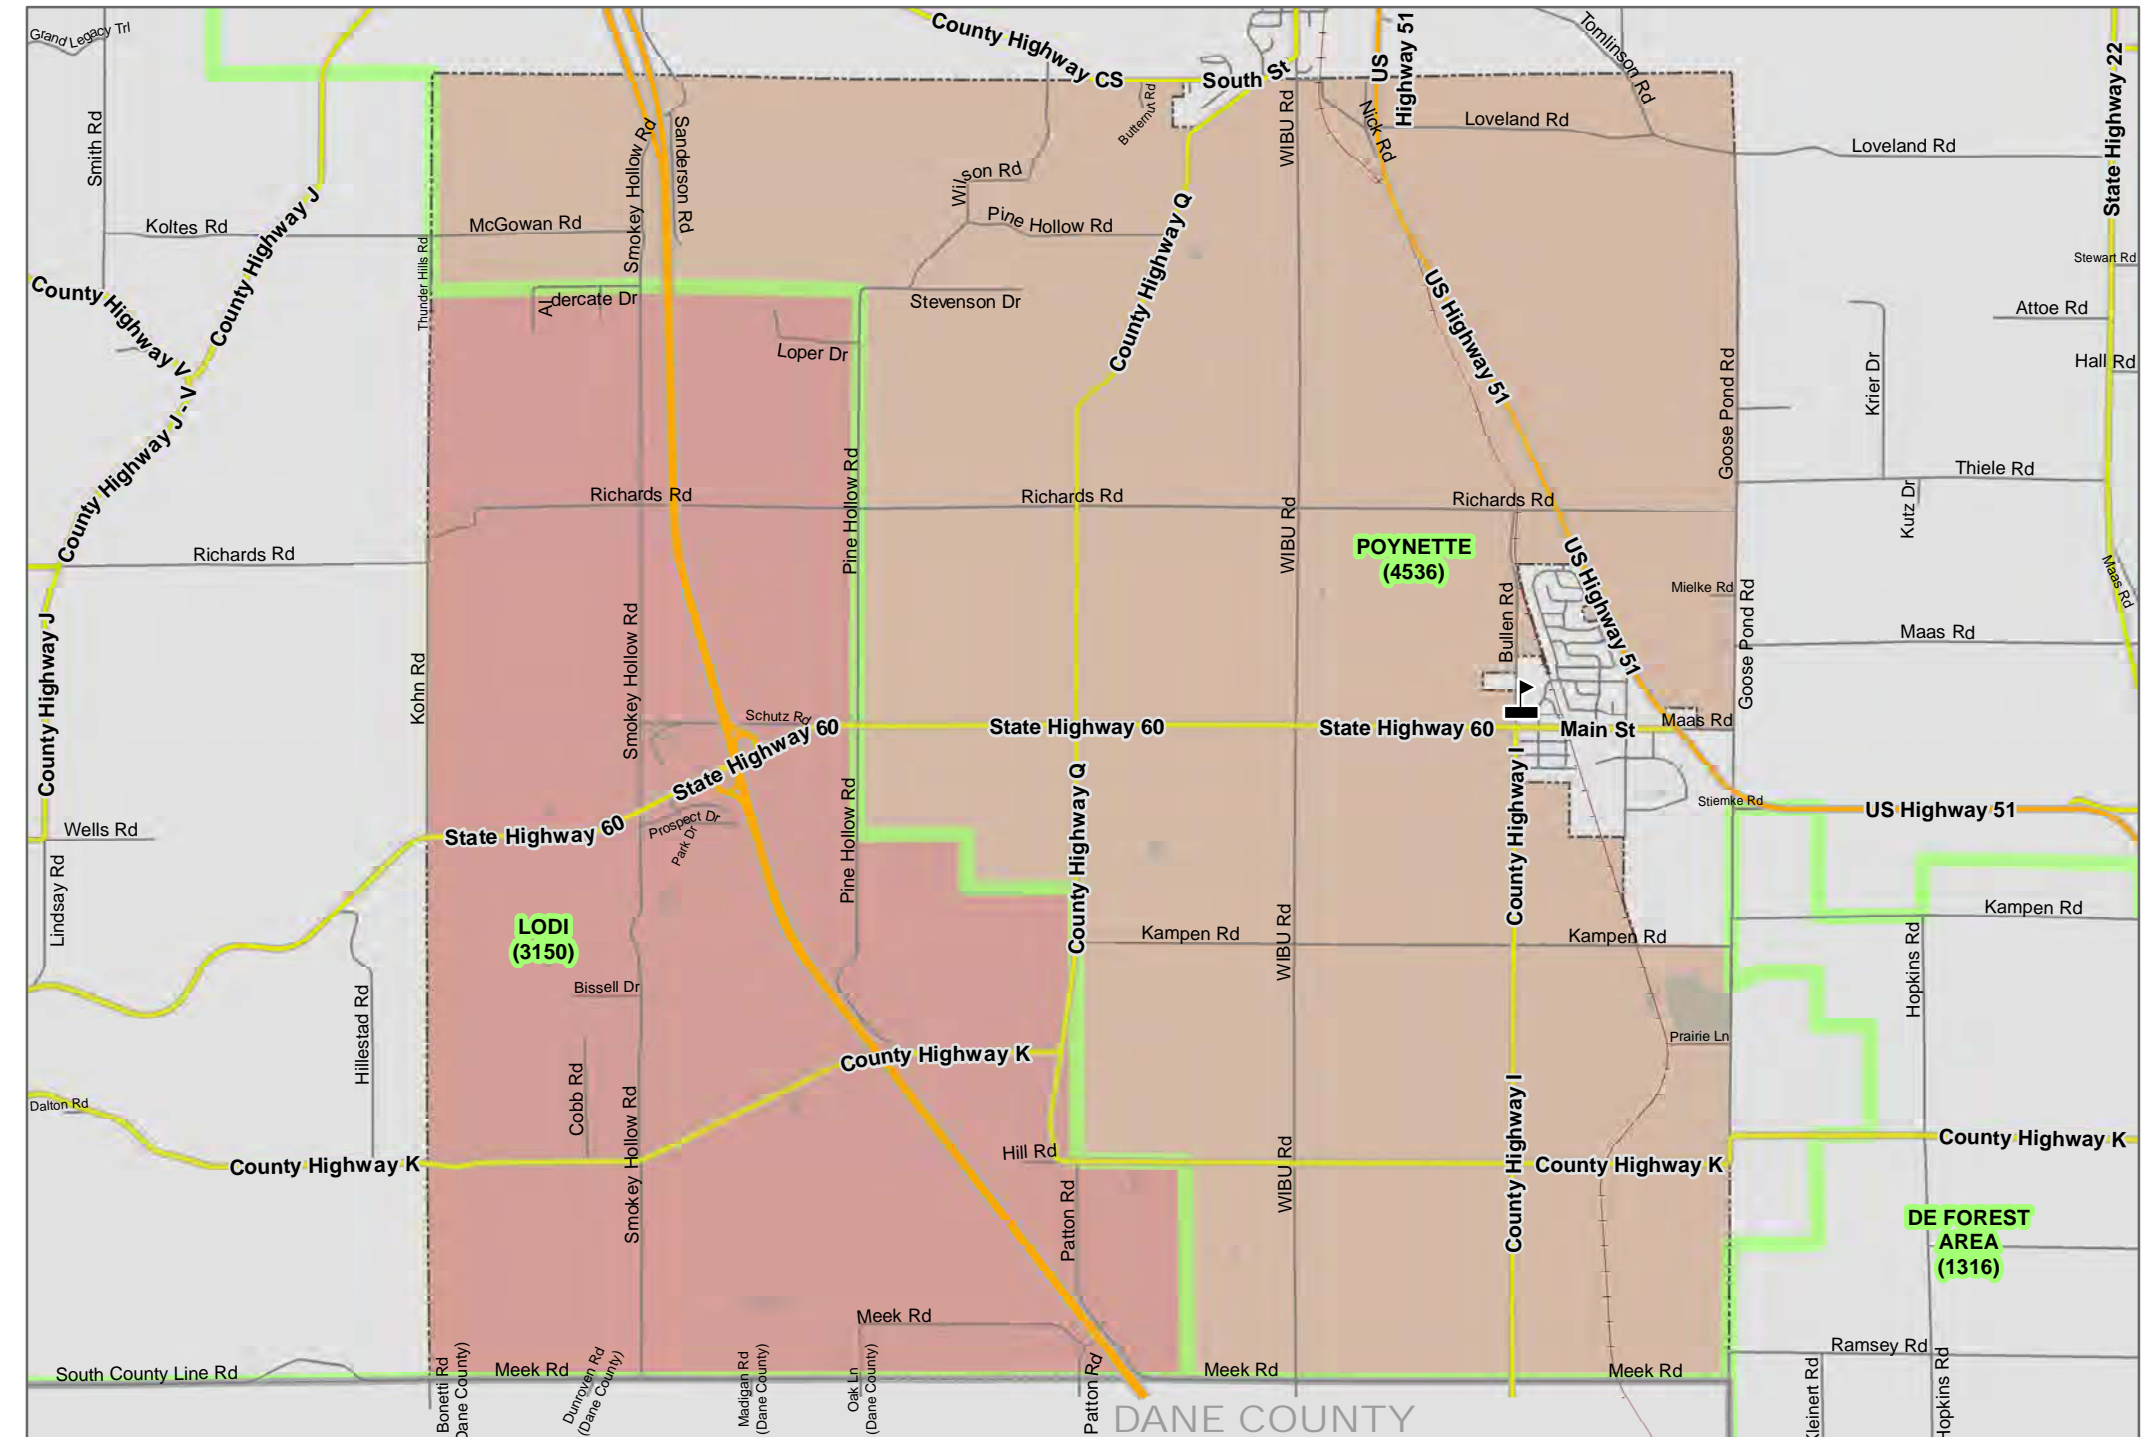

TOWN OF ARLINGTON

Legend

- Supervisory (#)
- Ward (W-#)

COLUMBIA COUNTY, WI

SUPERVISORY DISTRICT(S)

SCHOOL DISTRICT(S)