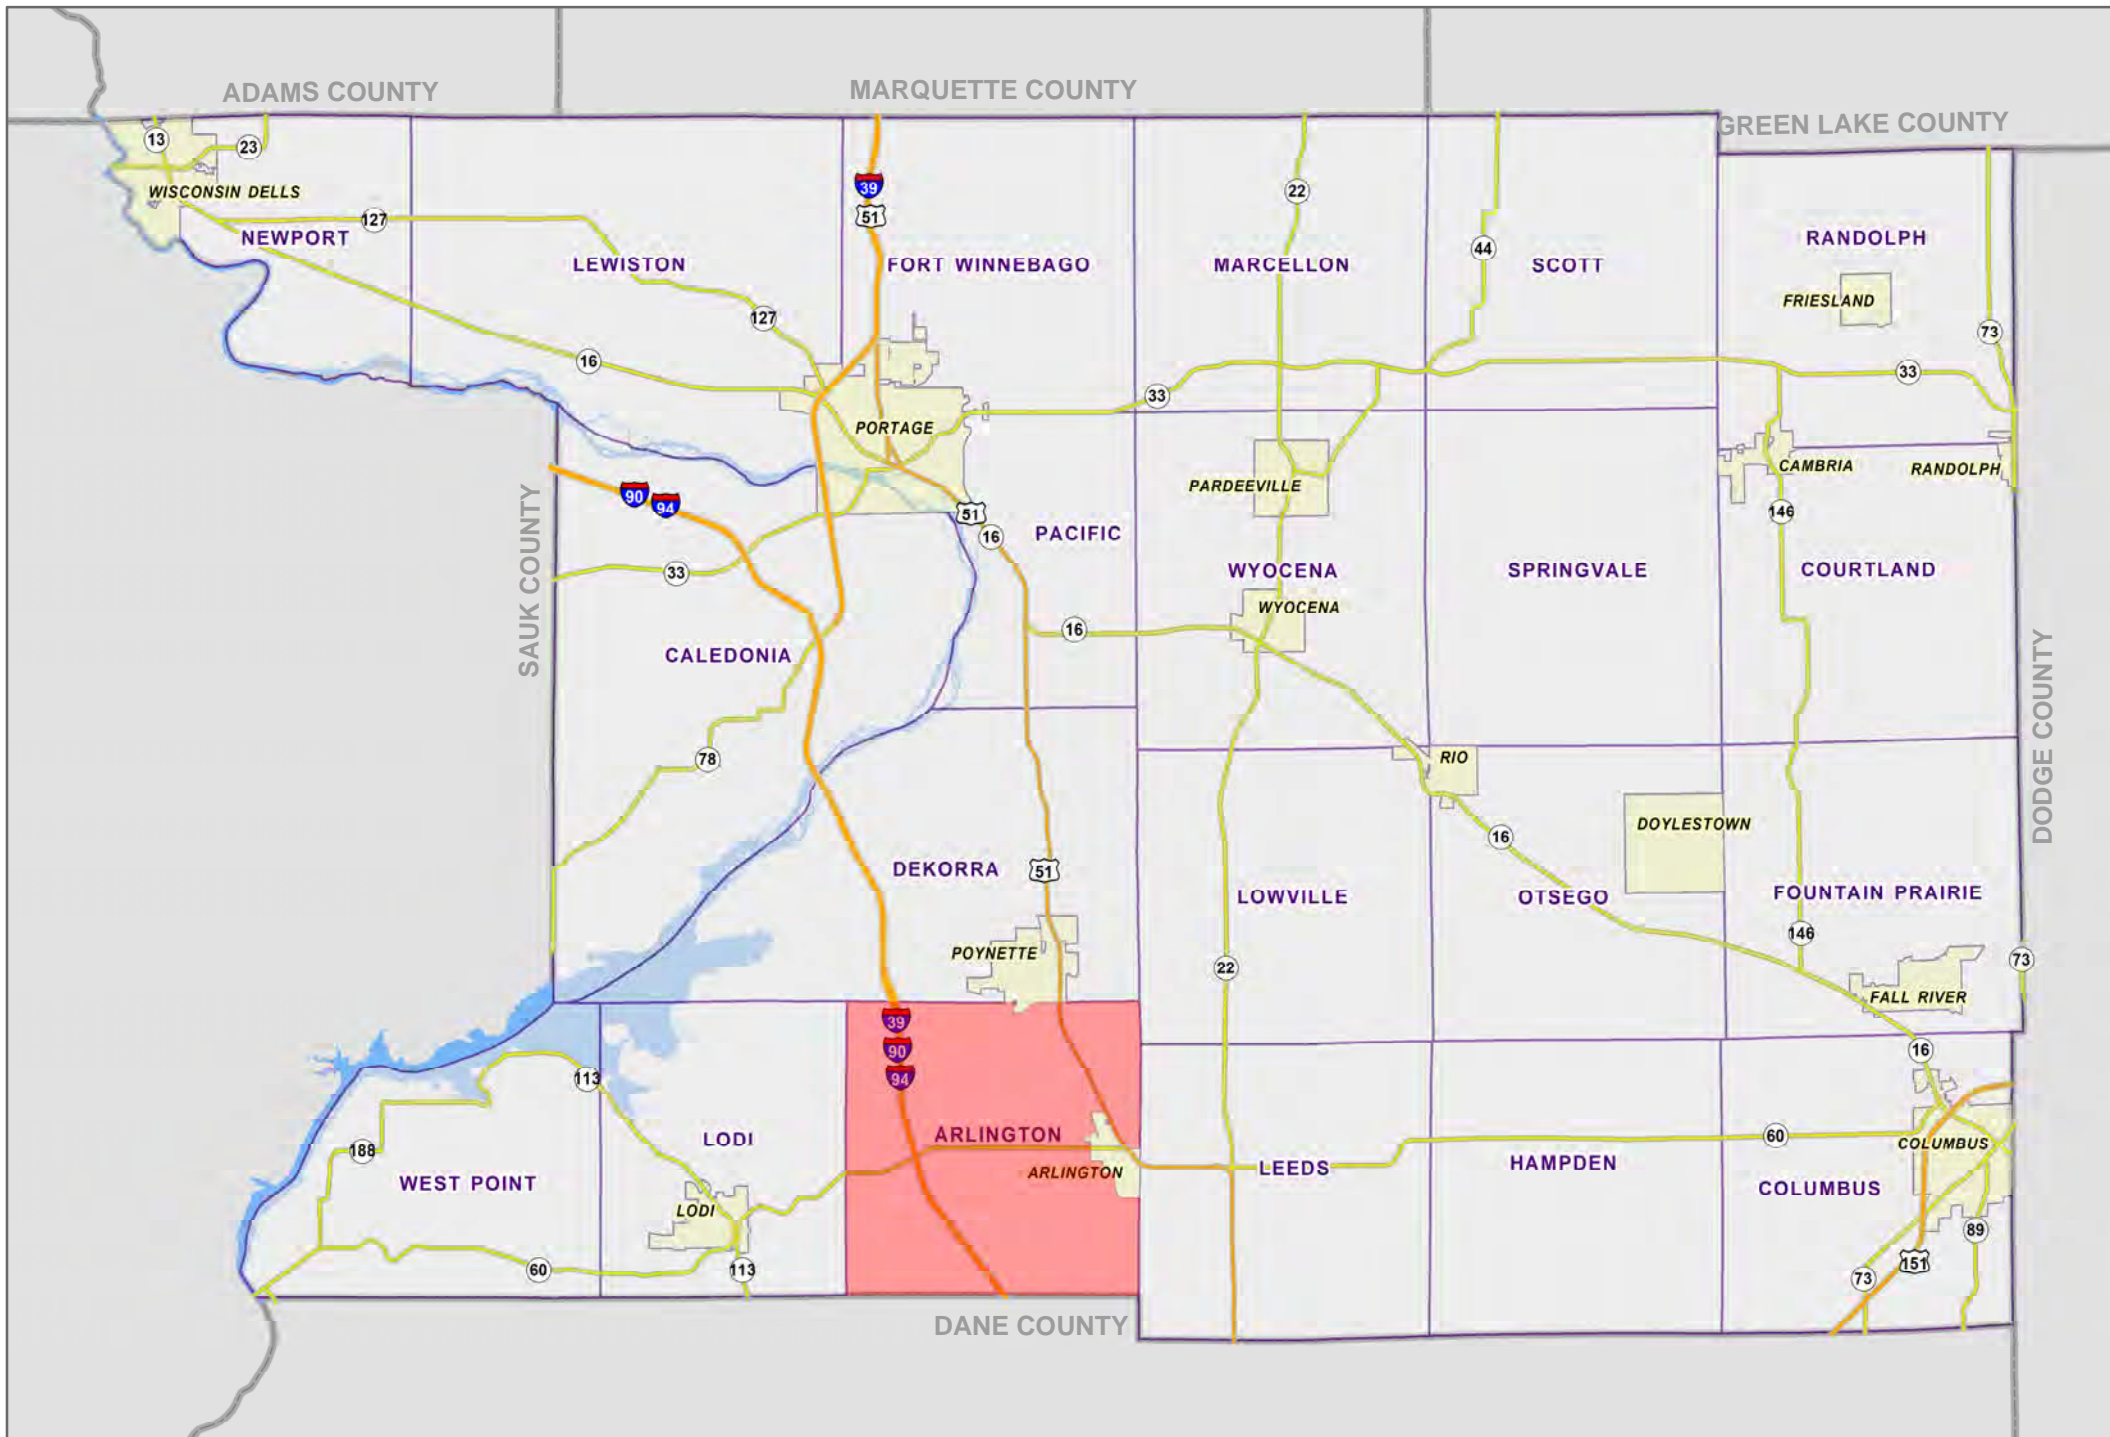

TOWN OF ARLINGTON

Legend

- Supervisory (#)
- Ward (W-#)

COLUMBIA COUNTY, WI

SUPERVISORY DISTRICT(S)

SCHOOL DISTRICT(S)