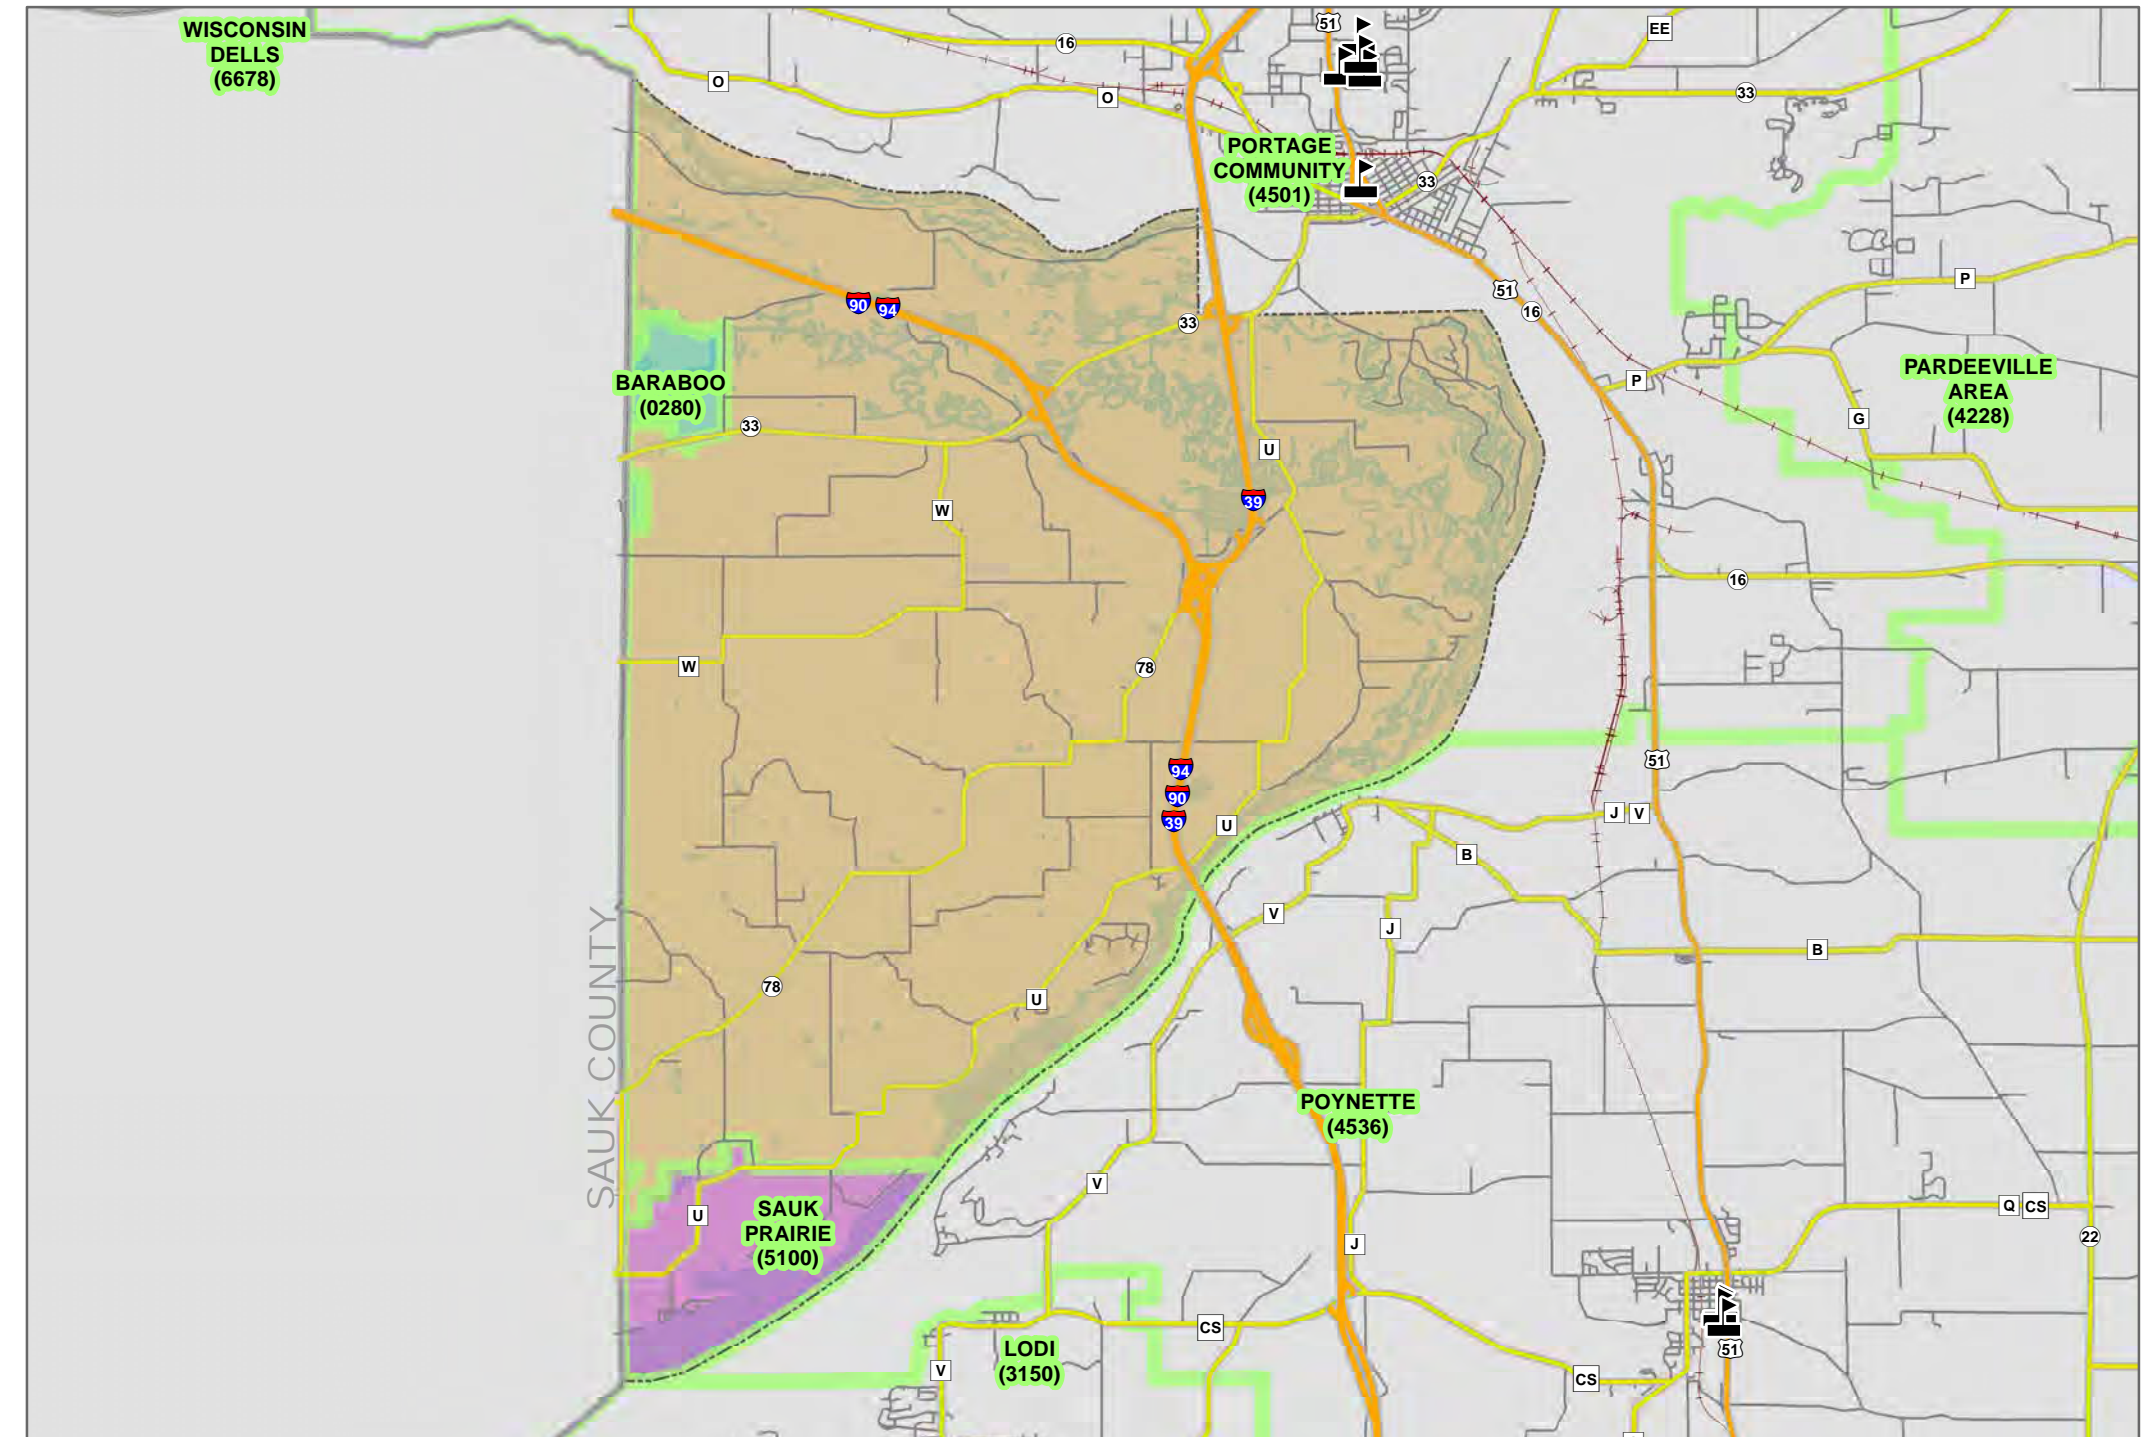

TOWN OF CALEDONIA

Legend

- Supervisory (#)
- Ward (W-#)

COLUMBIA COUNTY, WI

SUPERVISORY DISTRICT(S)

SCHOOL DISTRICT(S)