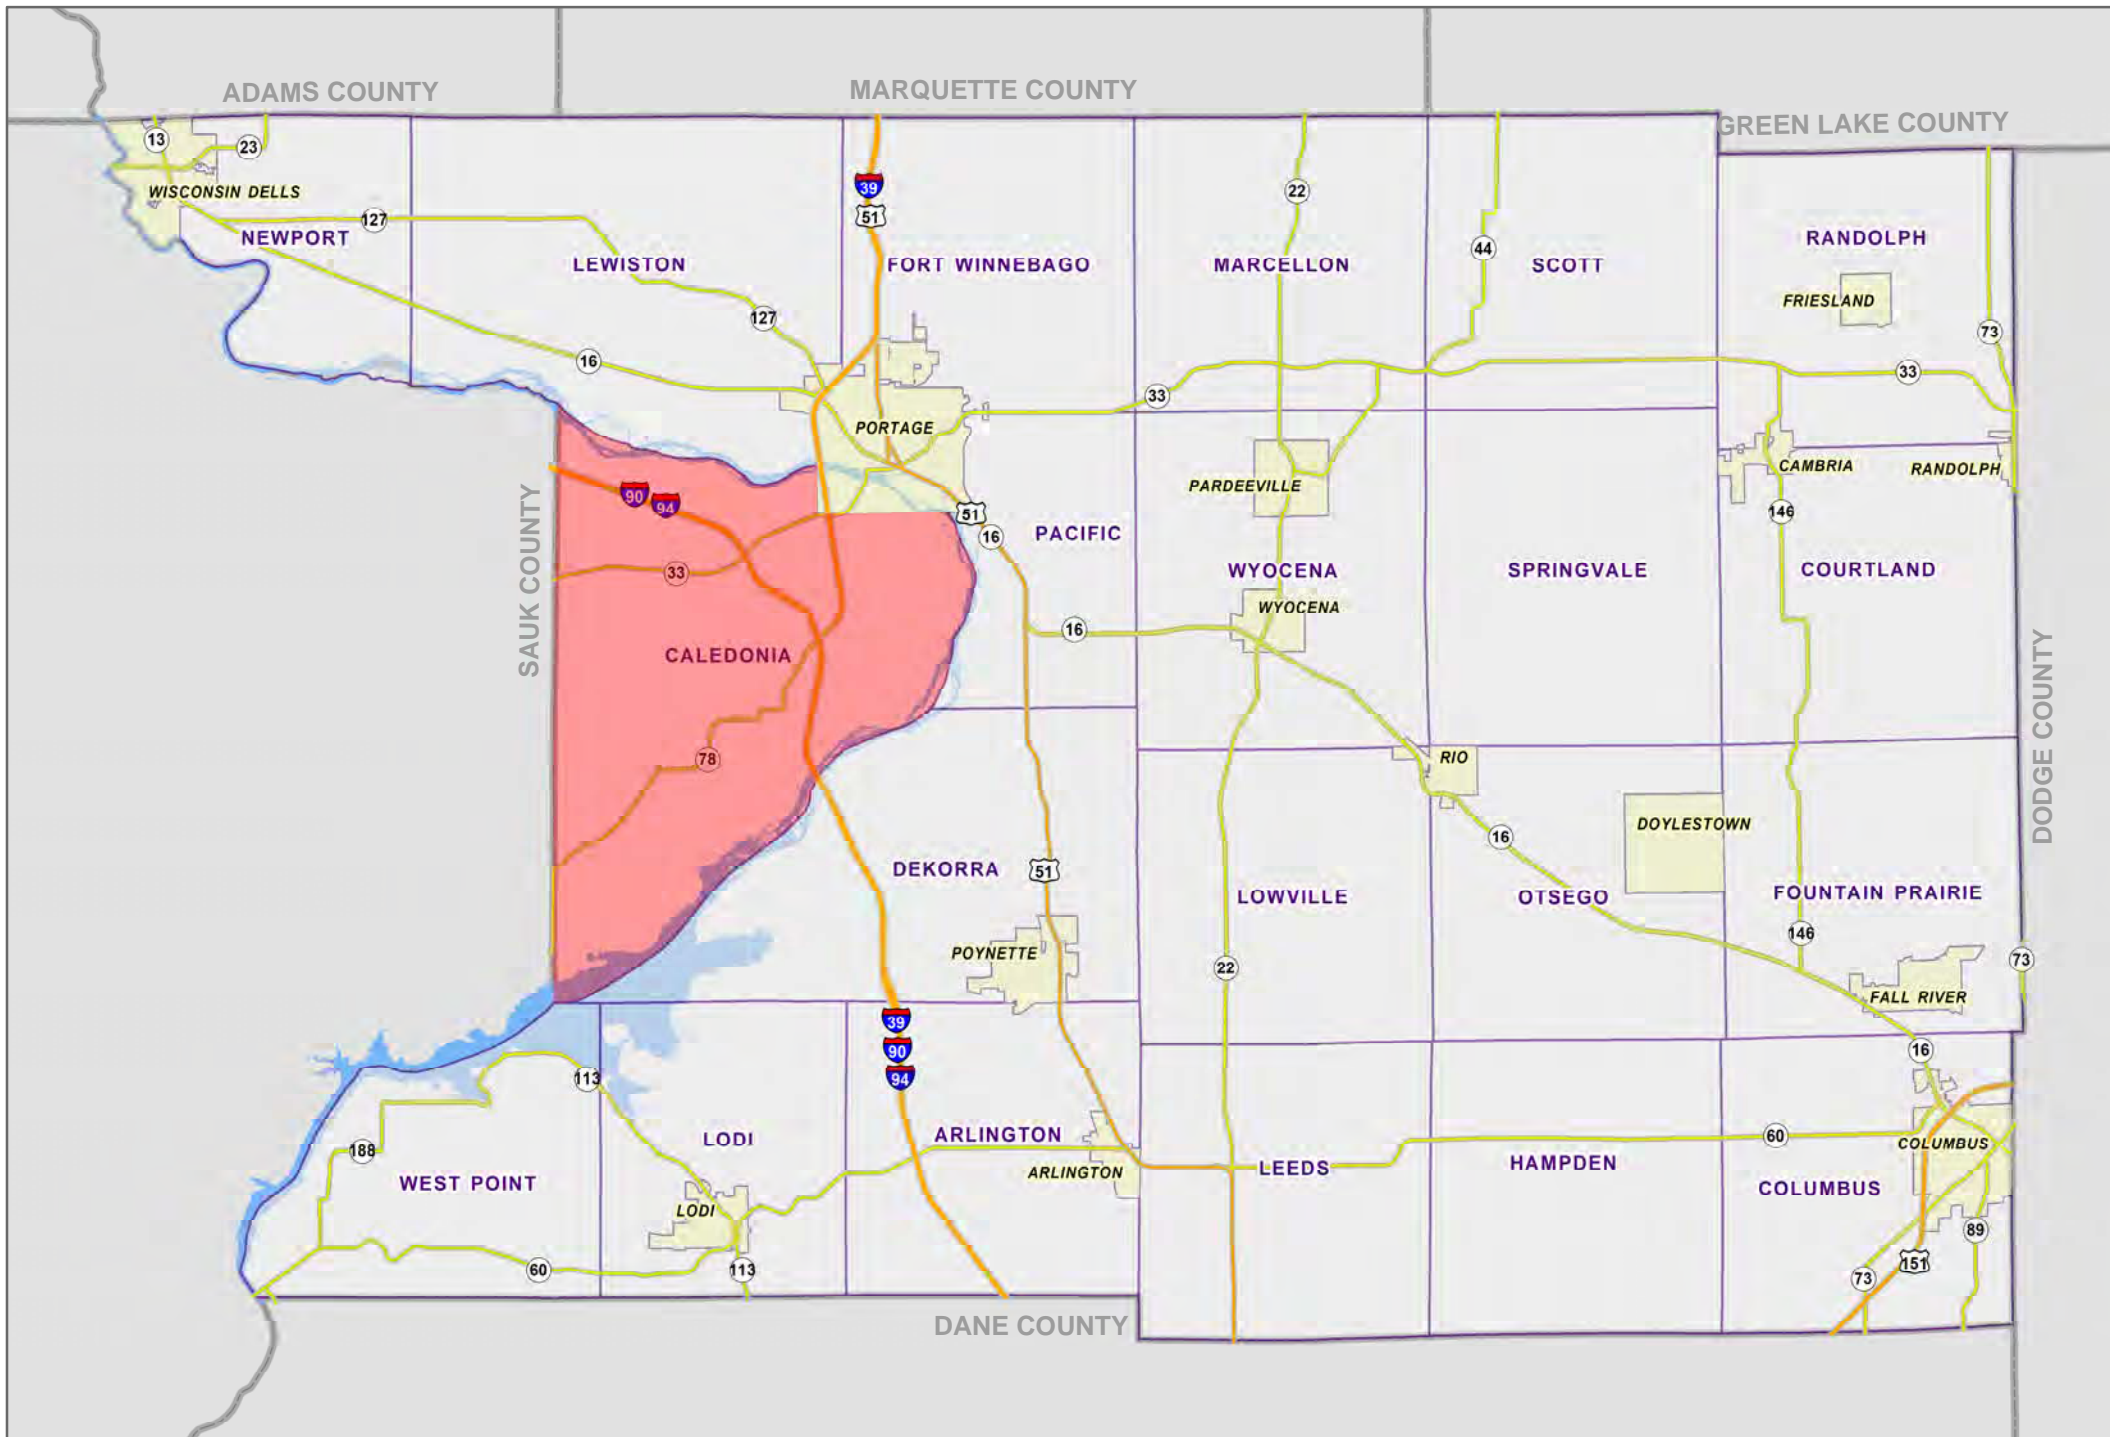

TOWN OF CALEDONIA

Legend

- Supervisory (#)
- Ward (W-#)

COLUMBIA COUNTY, WI

SUPERVISORY DISTRICT(S)

SCHOOL DISTRICT(S)