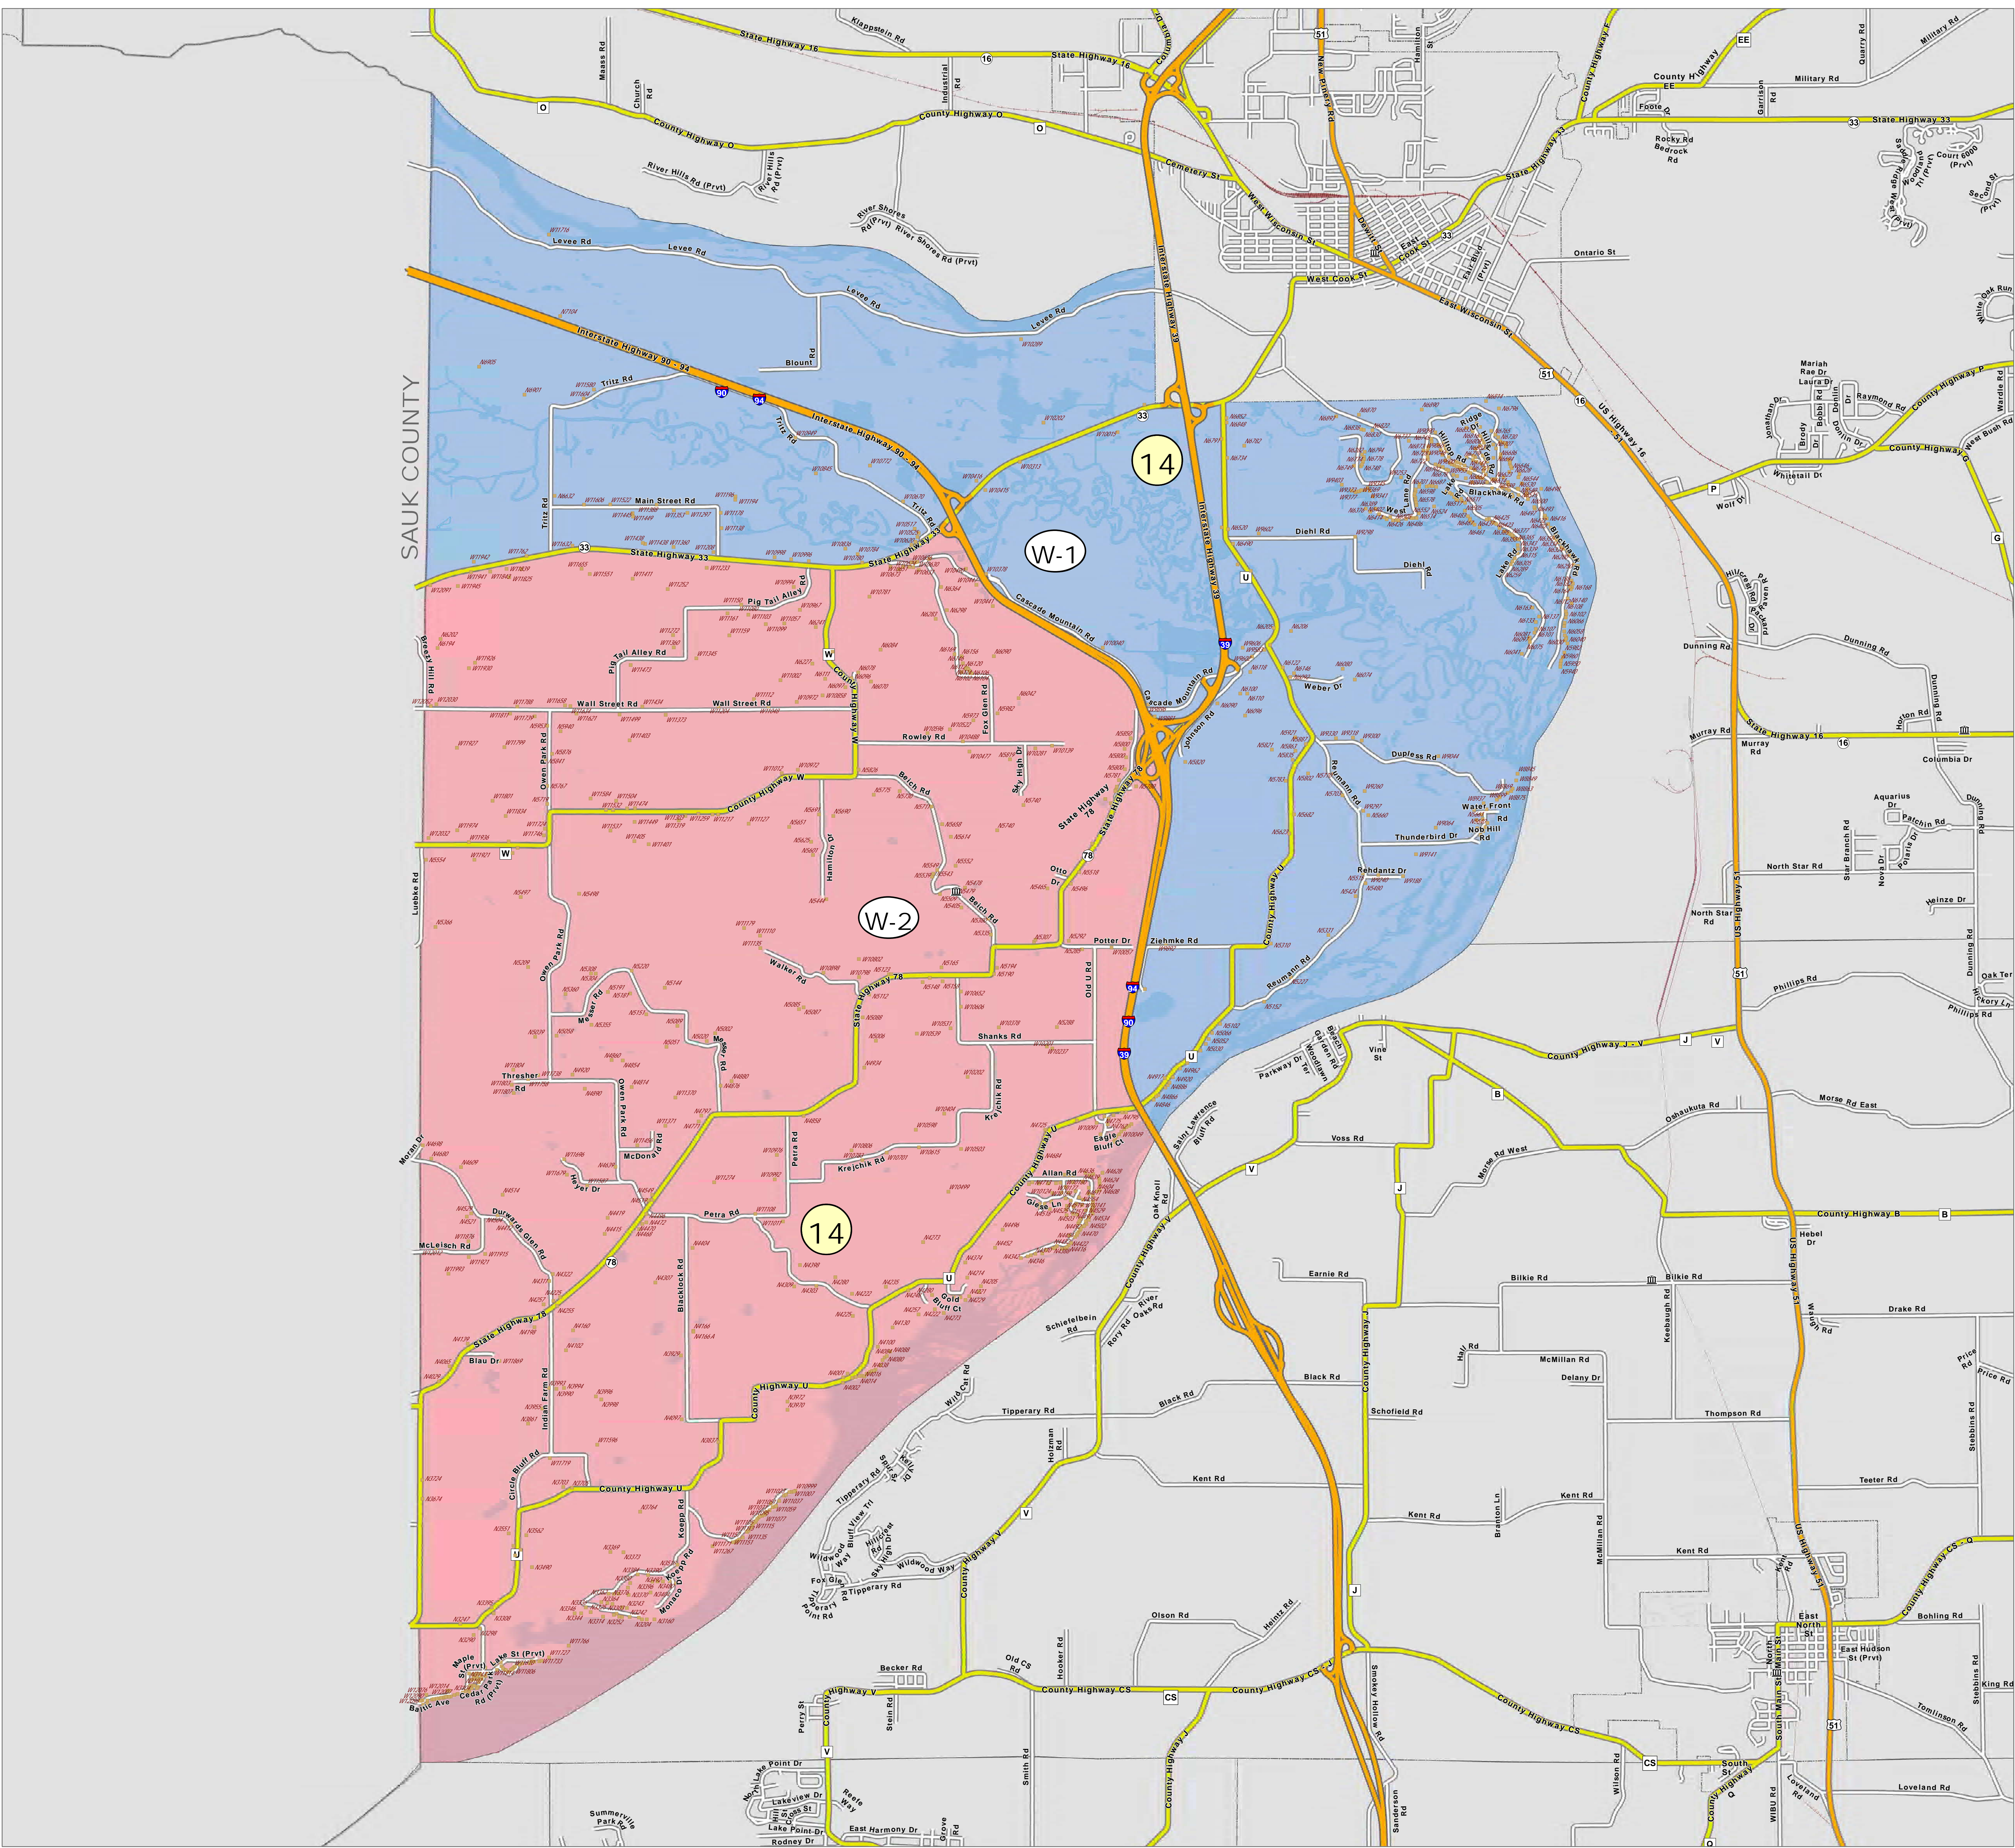

TOWN OF CALEDONIA

Legend

- Supervisory (#)
- Ward (W-#)

COLUMBIA COUNTY, WI

SUPERVISORY DISTRICT(S)

SCHOOL DISTRICT(S)