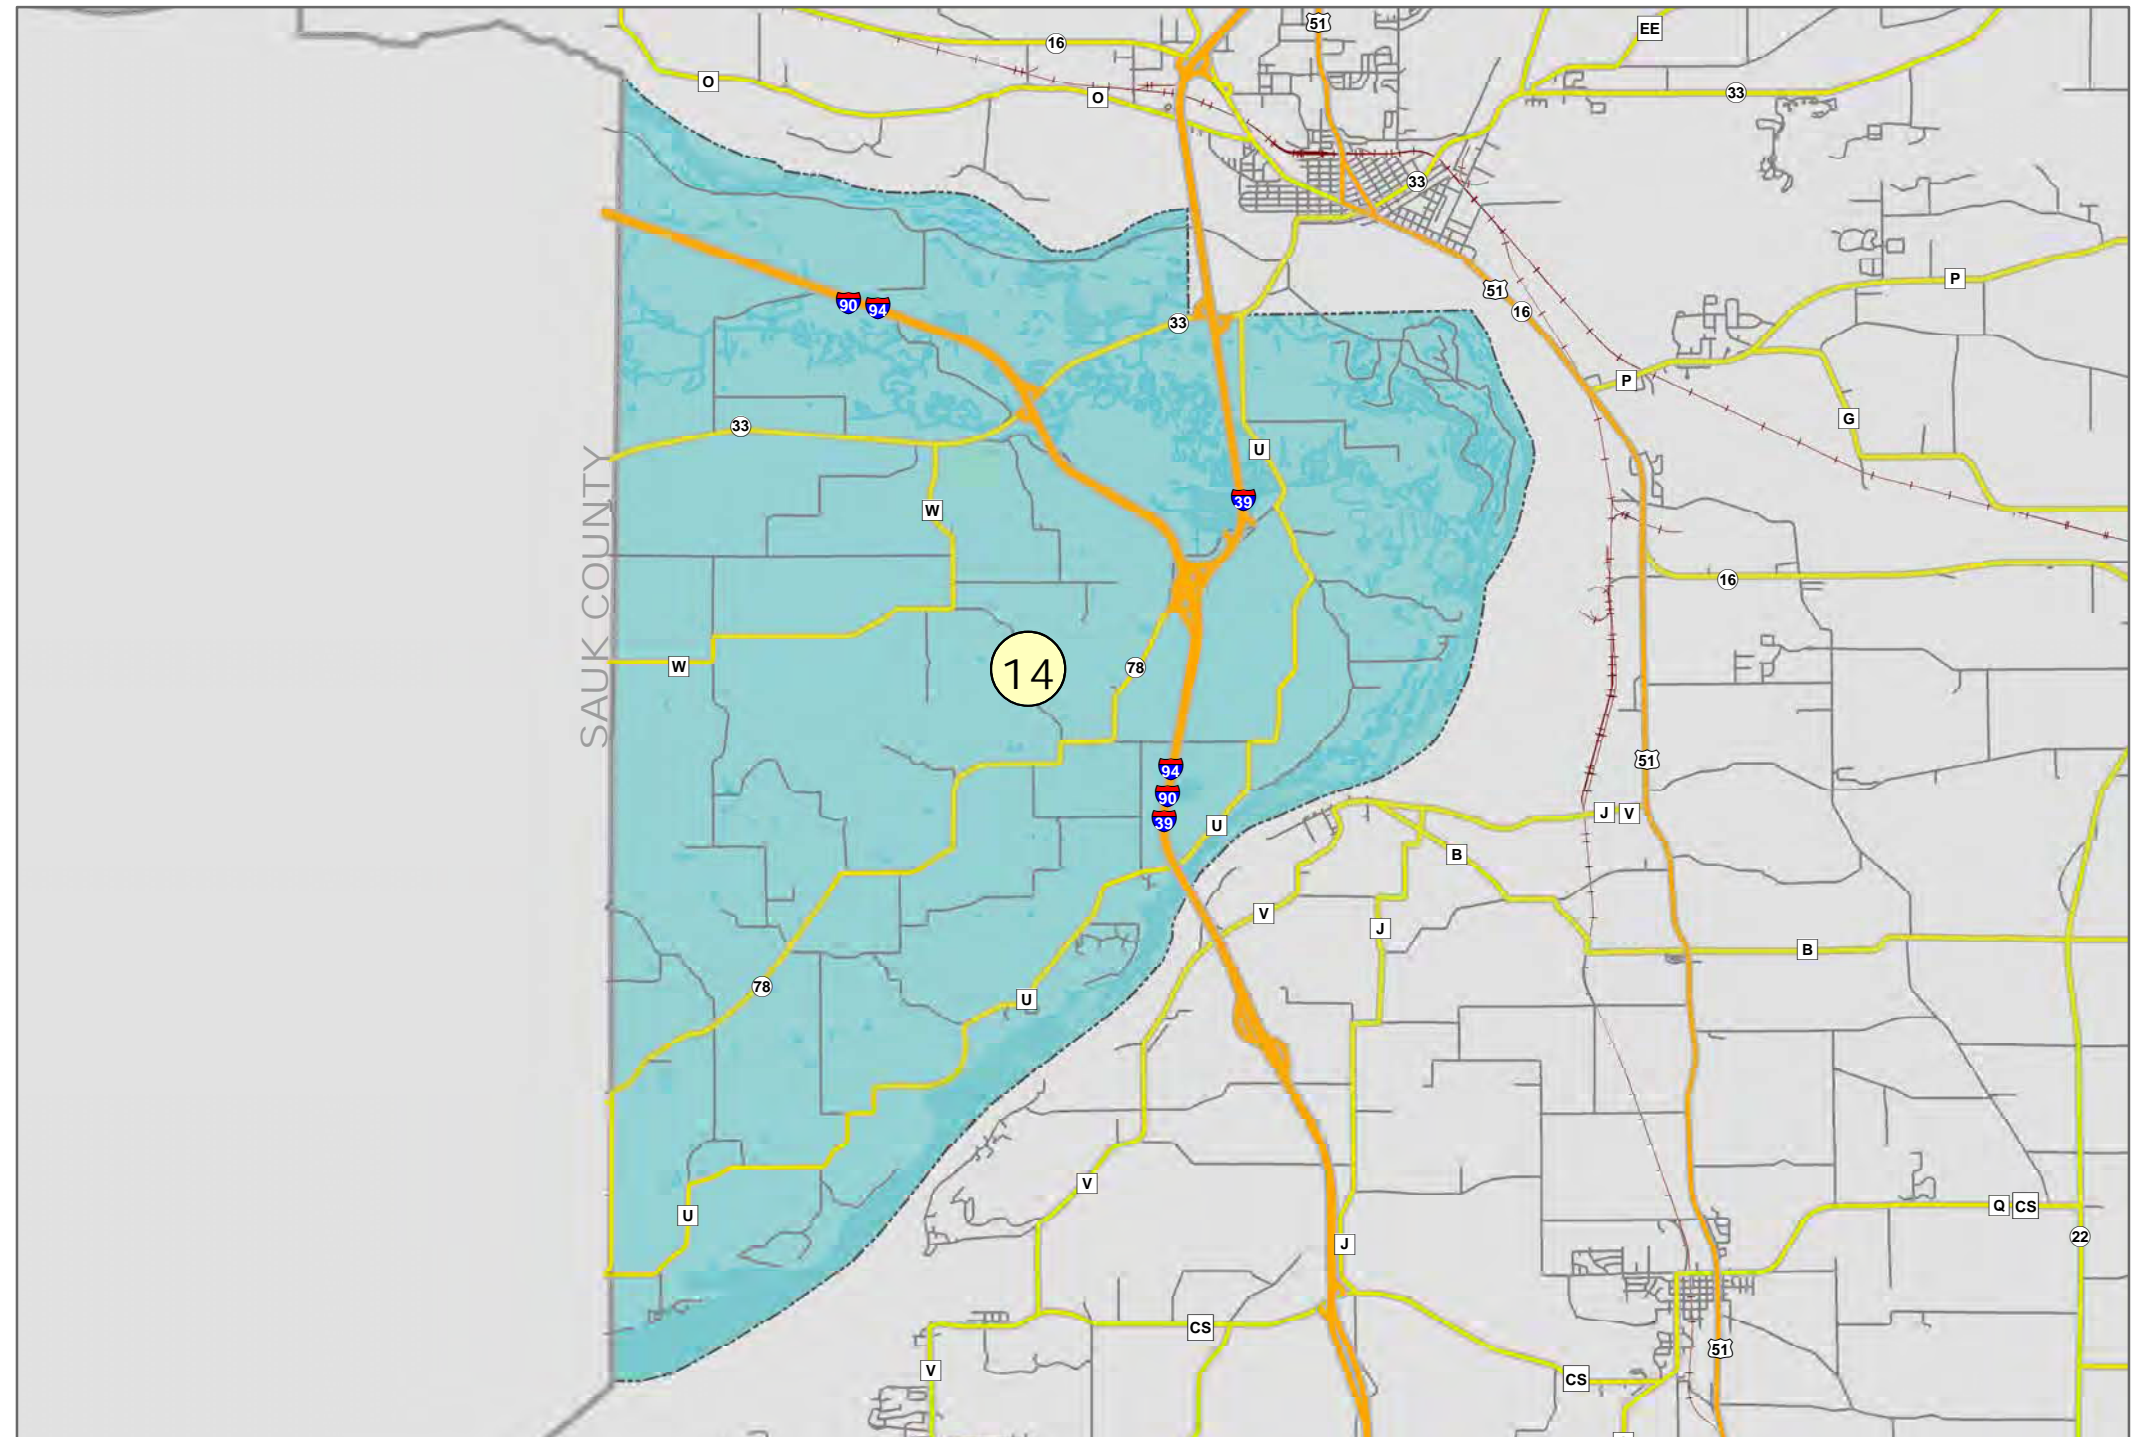

TOWN OF CALEDONIA

Legend

- Supervisory (#)
- Ward (W-#)

COLUMBIA COUNTY, WI

SUPERVISORY DISTRICT(S)

SCHOOL DISTRICT(S)