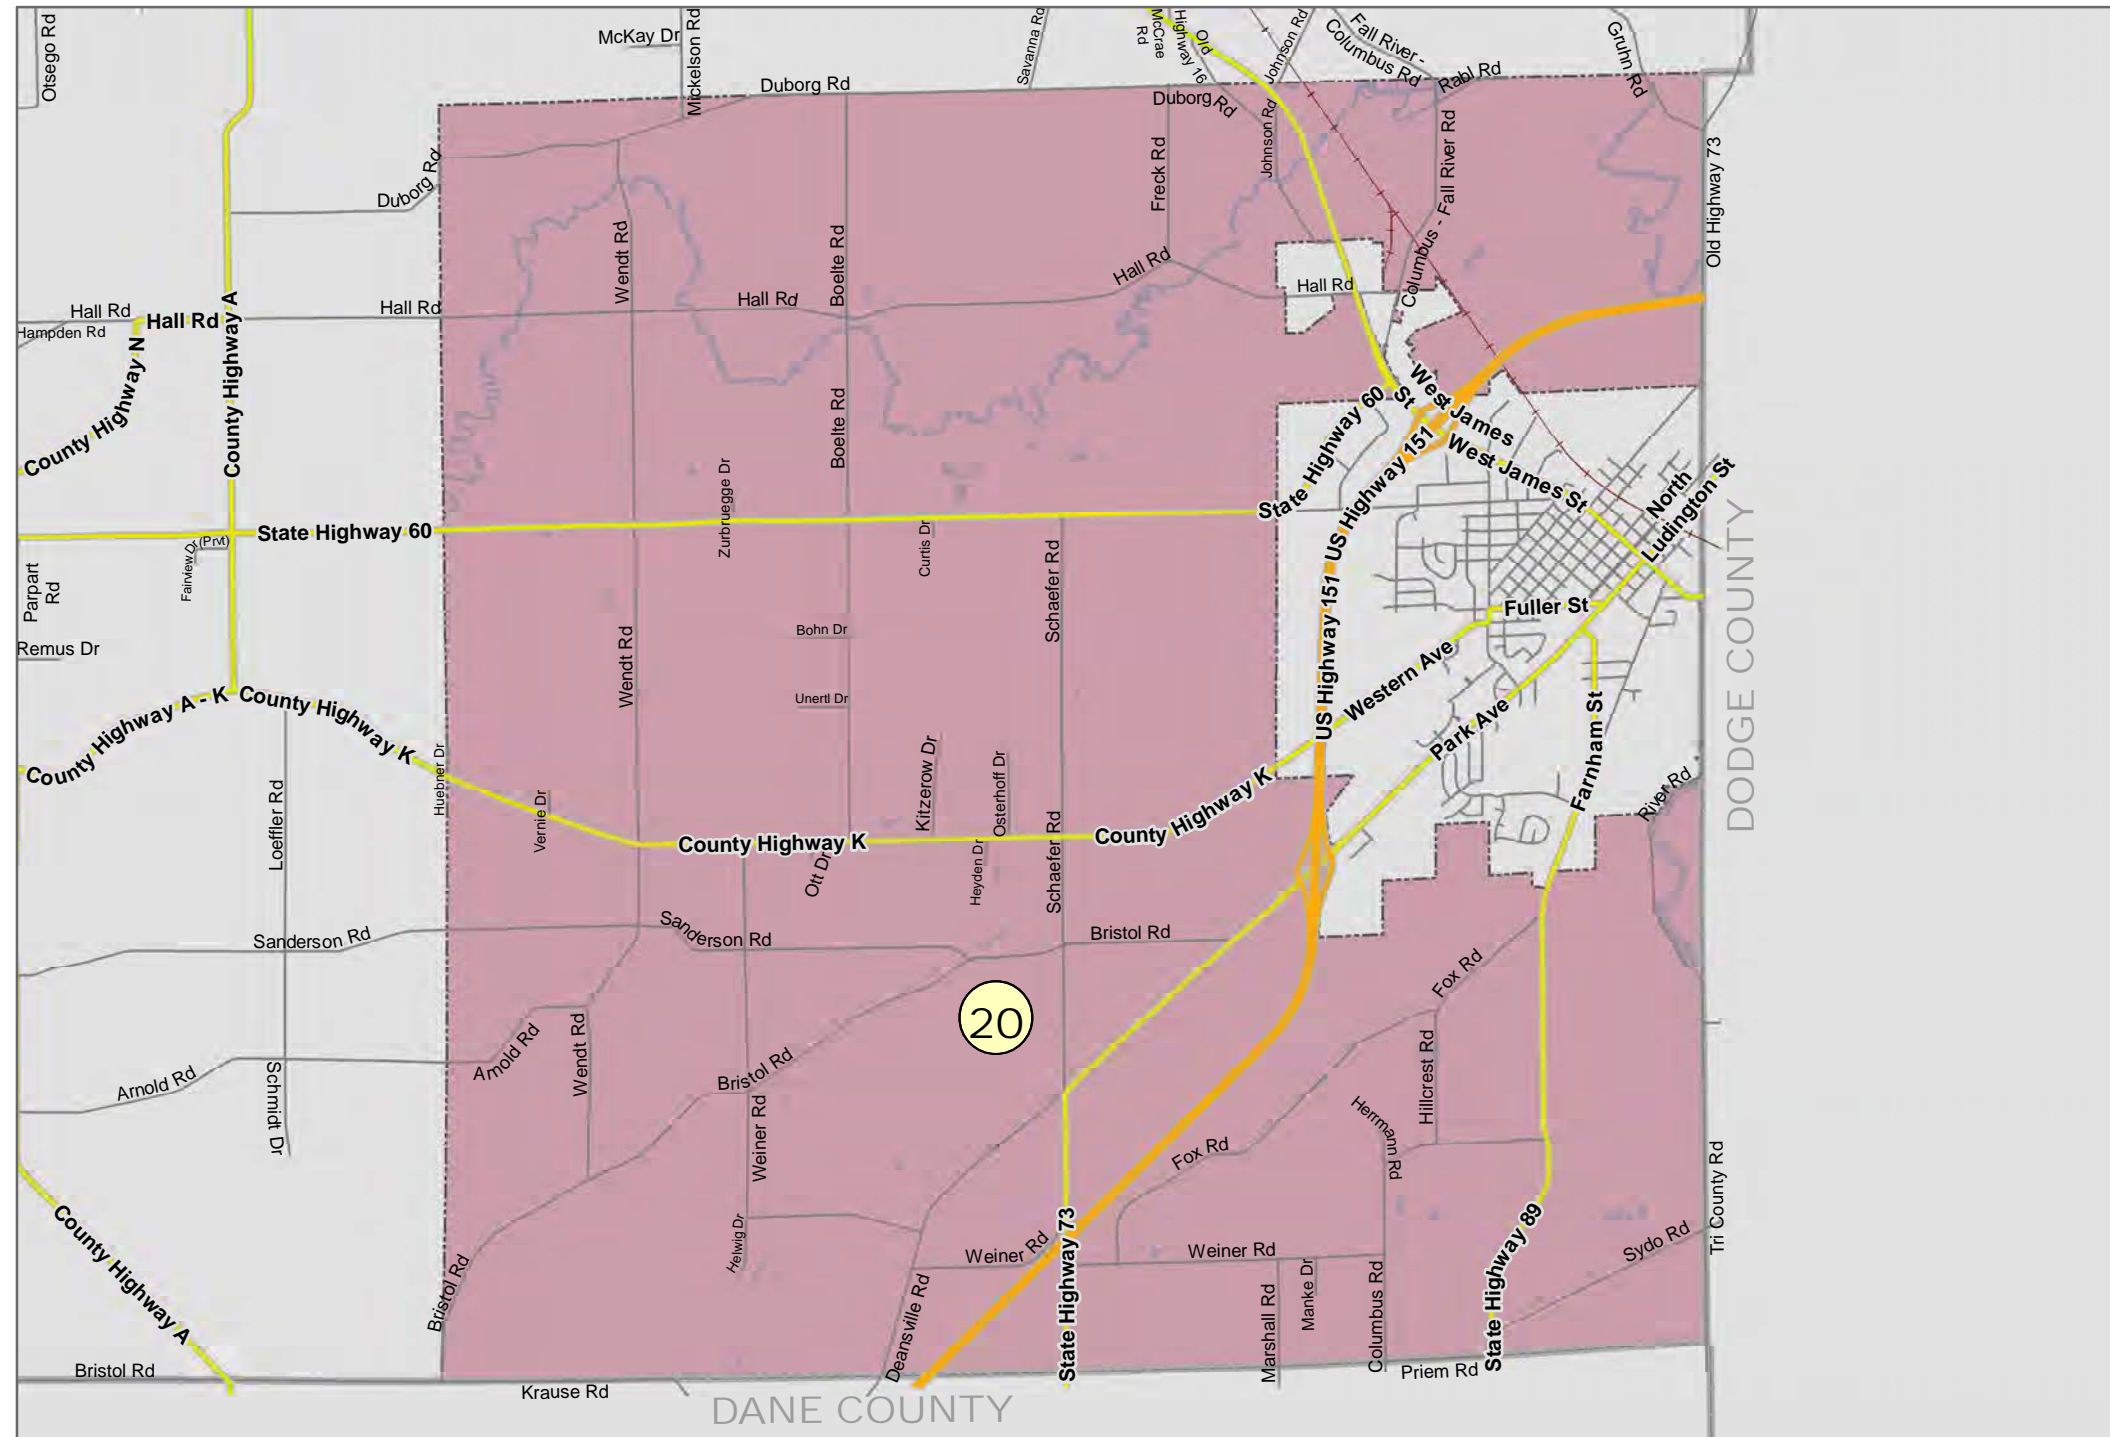

TOWN OF COLUMBUS

Legend

- Supervisory (#)
- Ward (W-#)

COLUMBIA COUNTY, WI

SUPERVISORY DISTRICT(S)

SCHOOL DISTRICT(S)