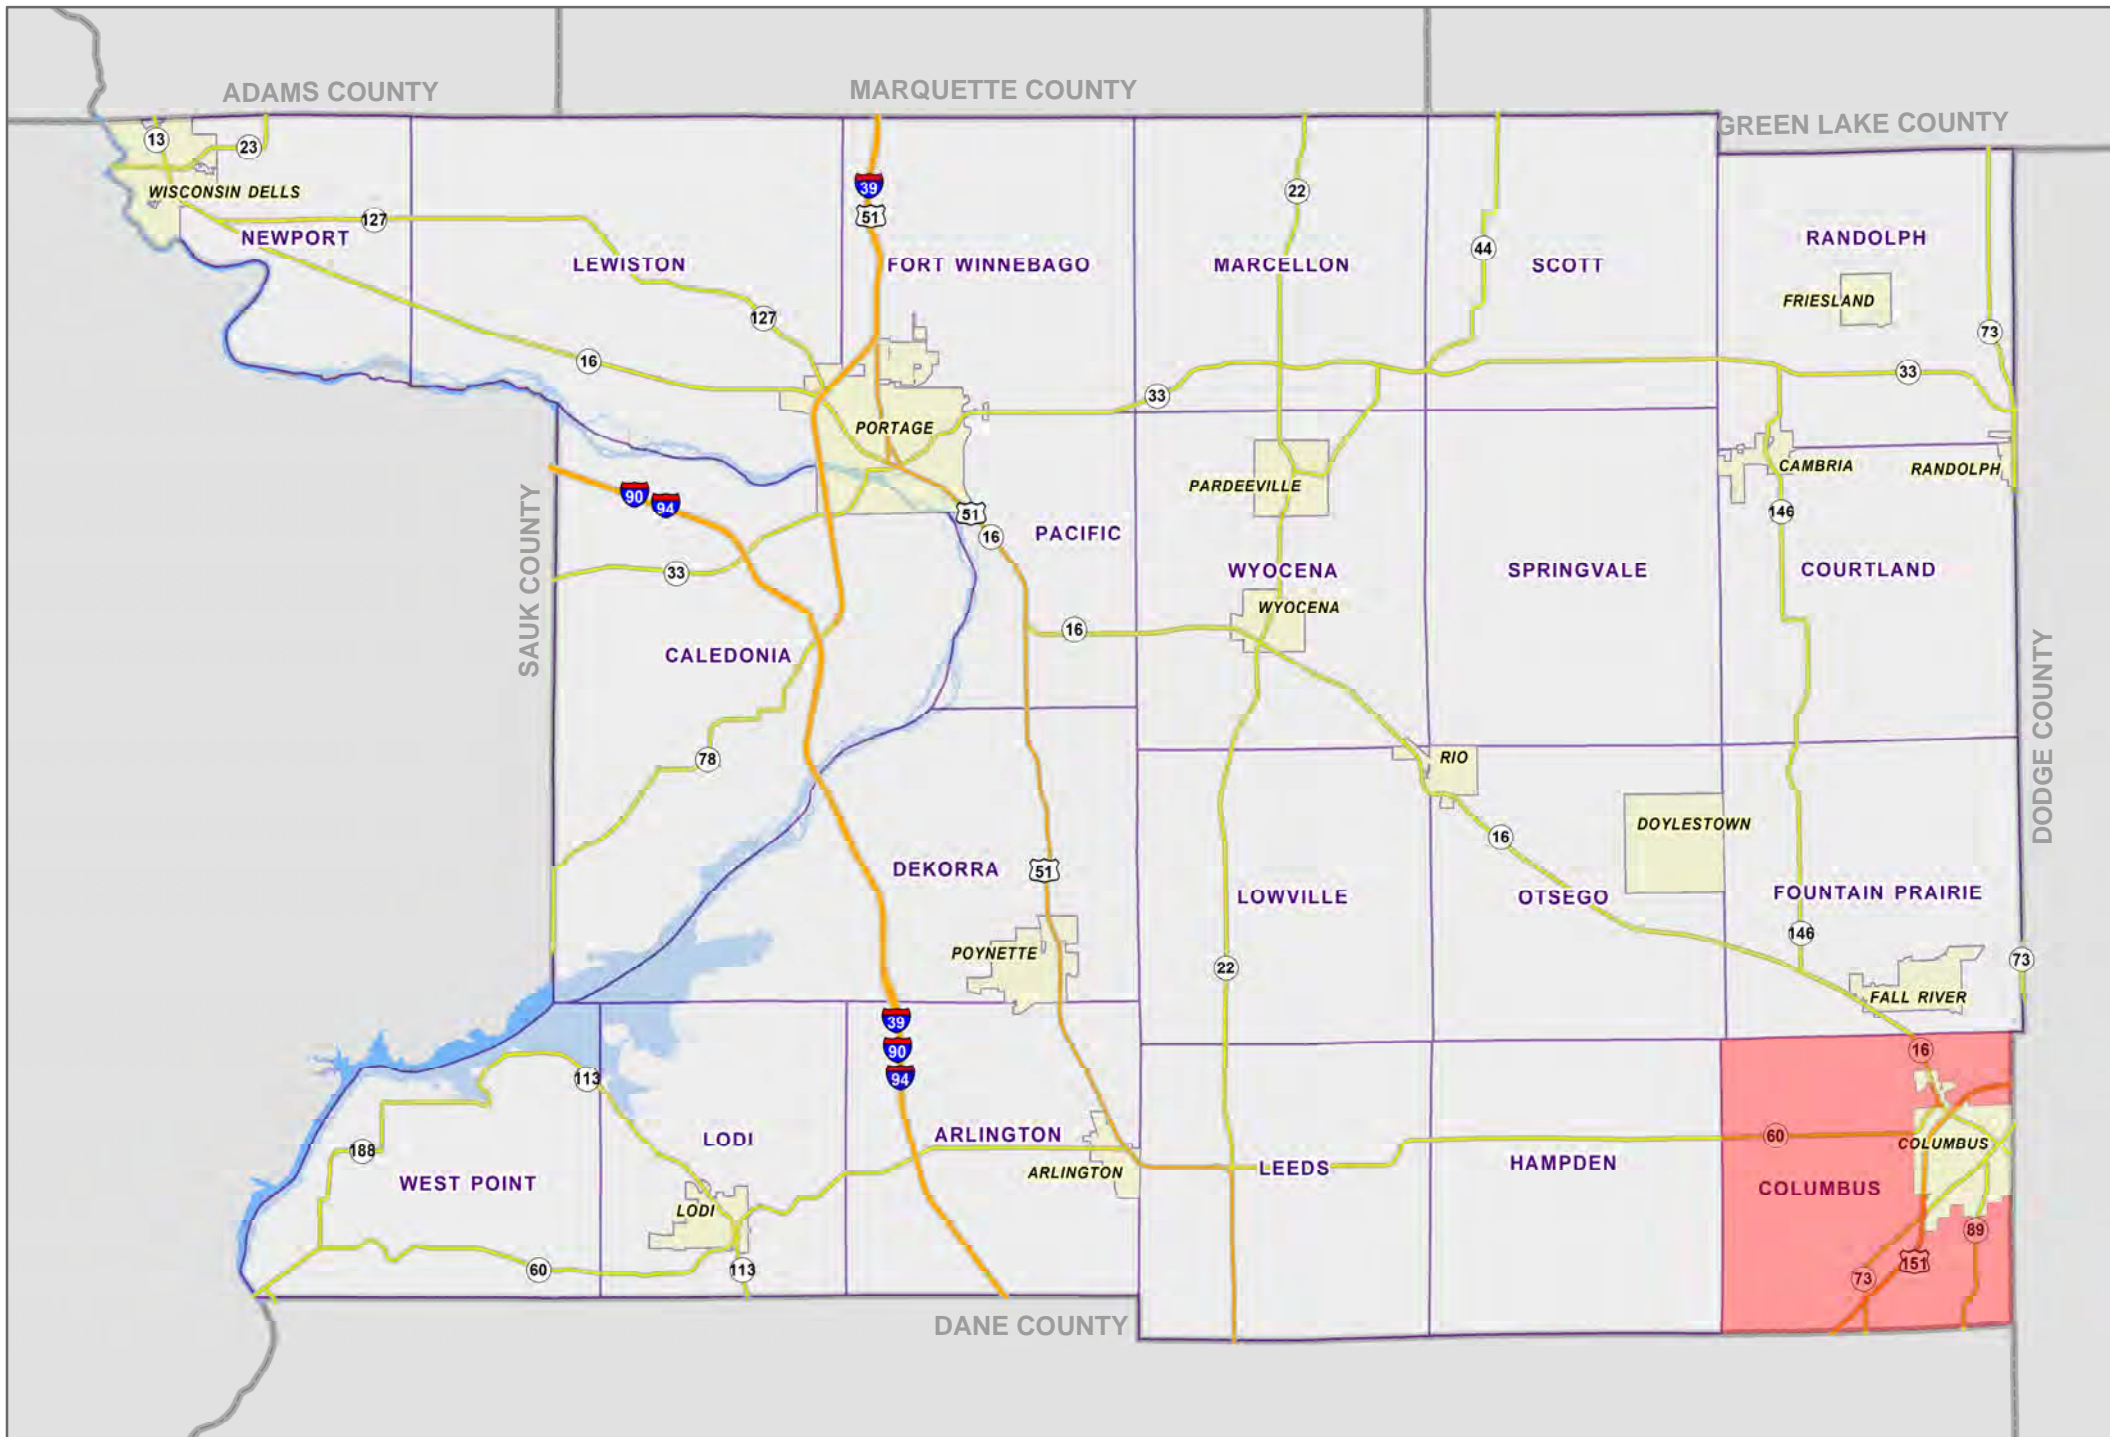

TOWN OF COLUMBUS

Legend

- Supervisory (#)
- Ward (W-#)

COLUMBIA COUNTY, WI

SUPERVISORY DISTRICT(S)

SCHOOL DISTRICT(S)