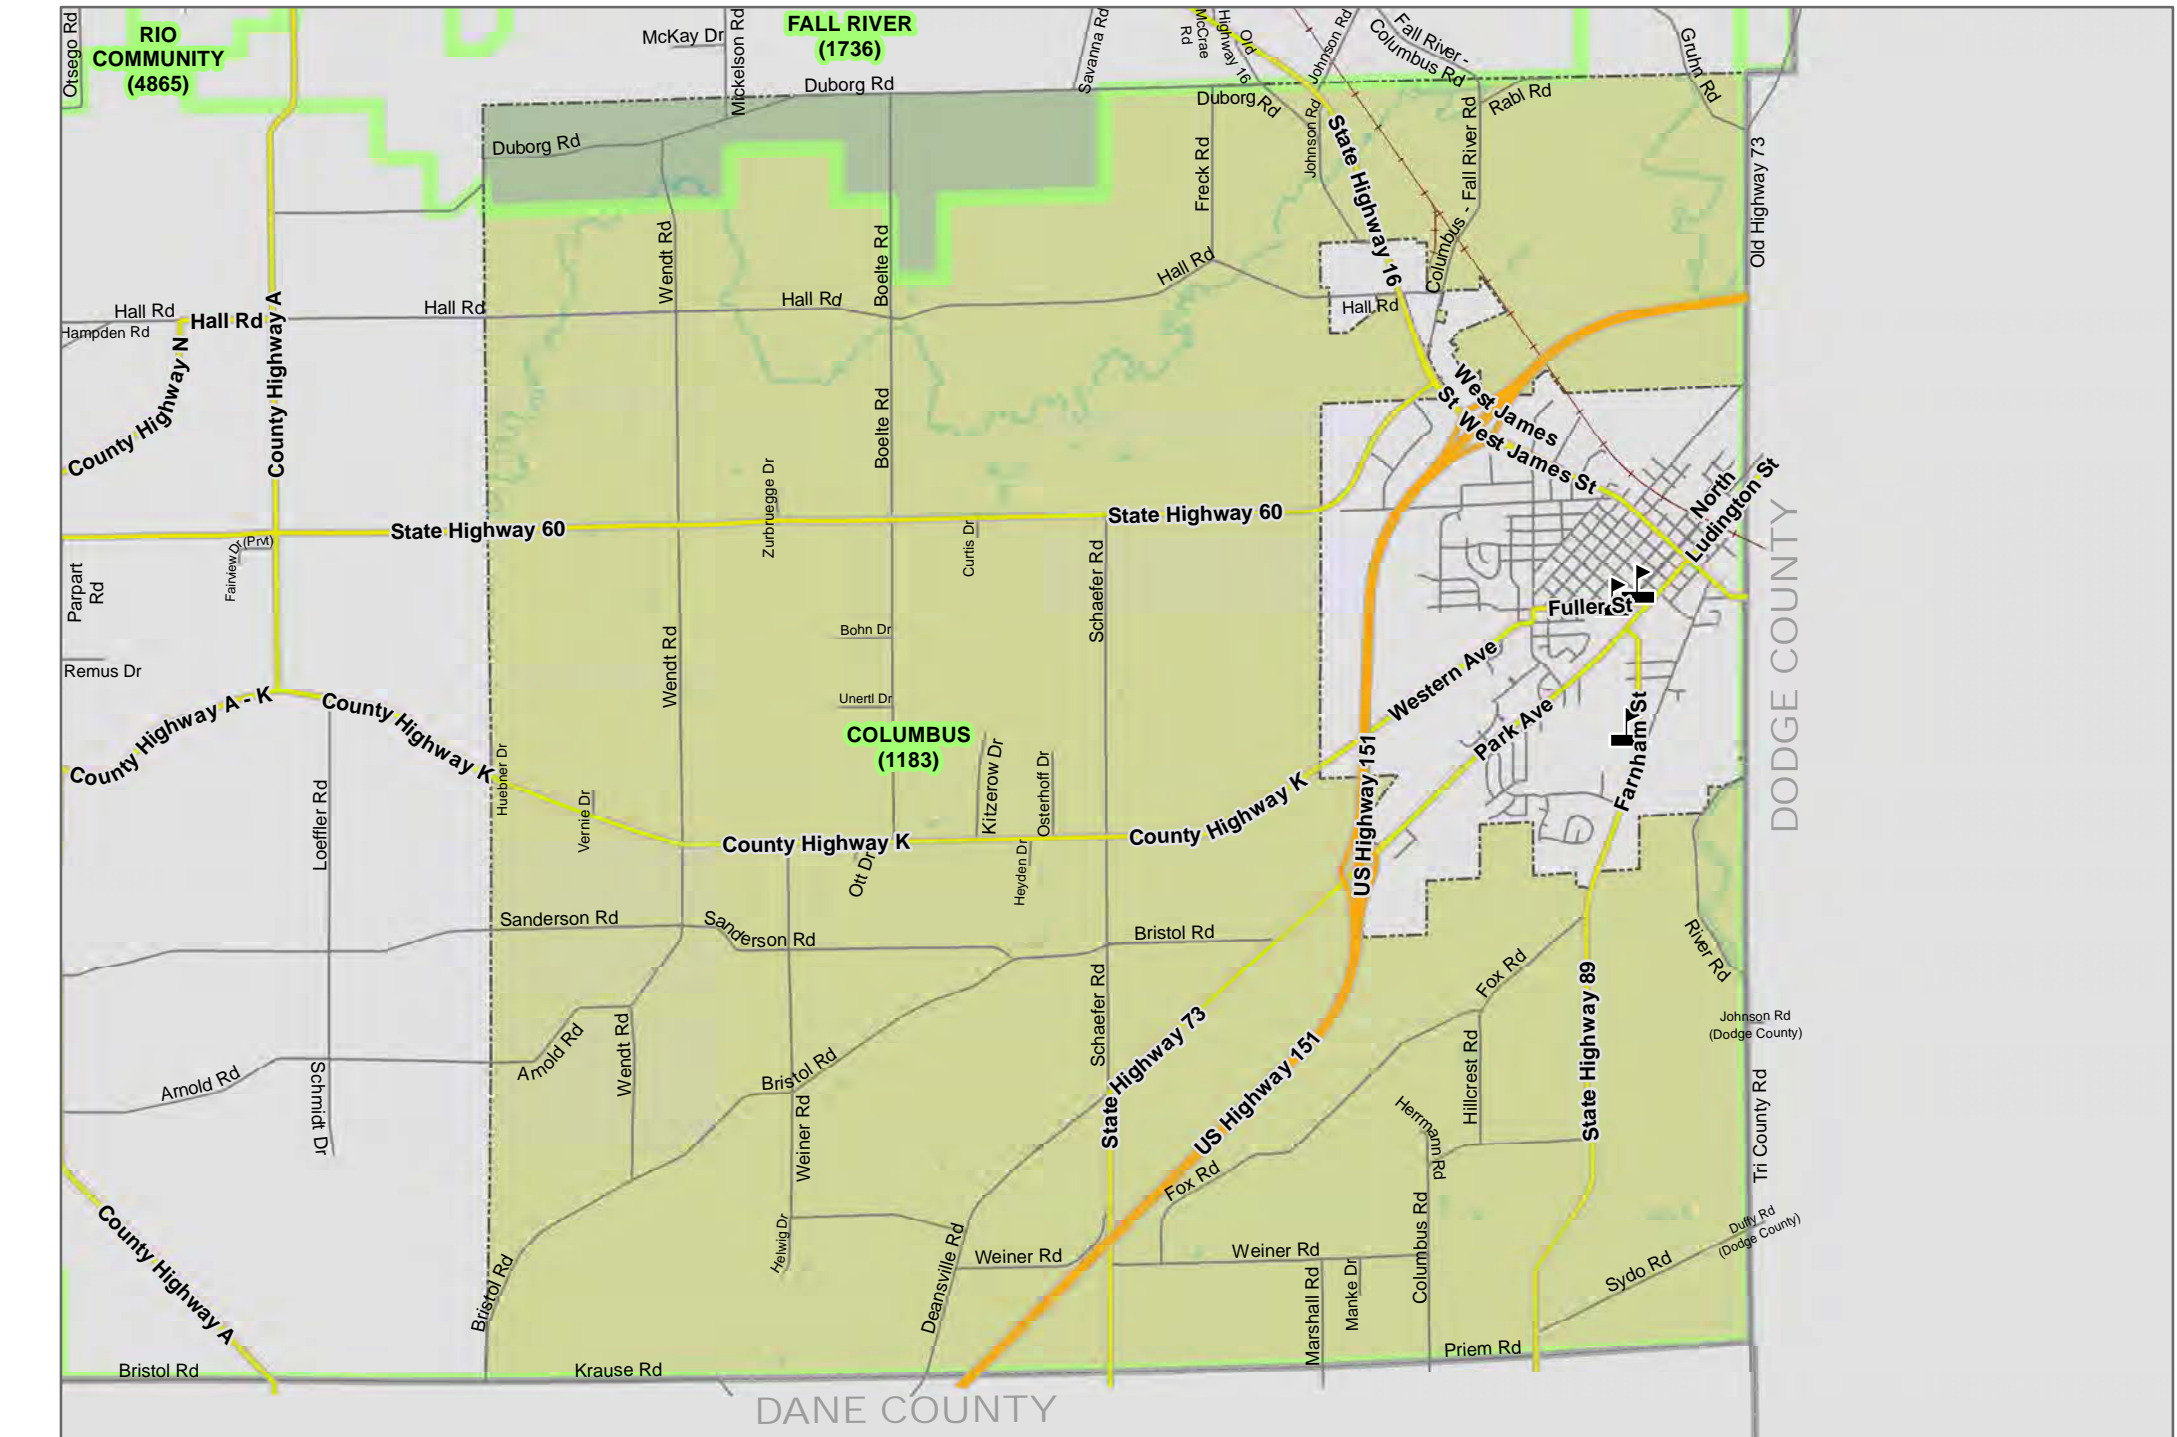

TOWN OF COLUMBUS

Legend

- Supervisory (#)
- Ward (W-#)

COLUMBIA COUNTY, WI

SUPERVISORY DISTRICT(S)

SCHOOL DISTRICT(S)