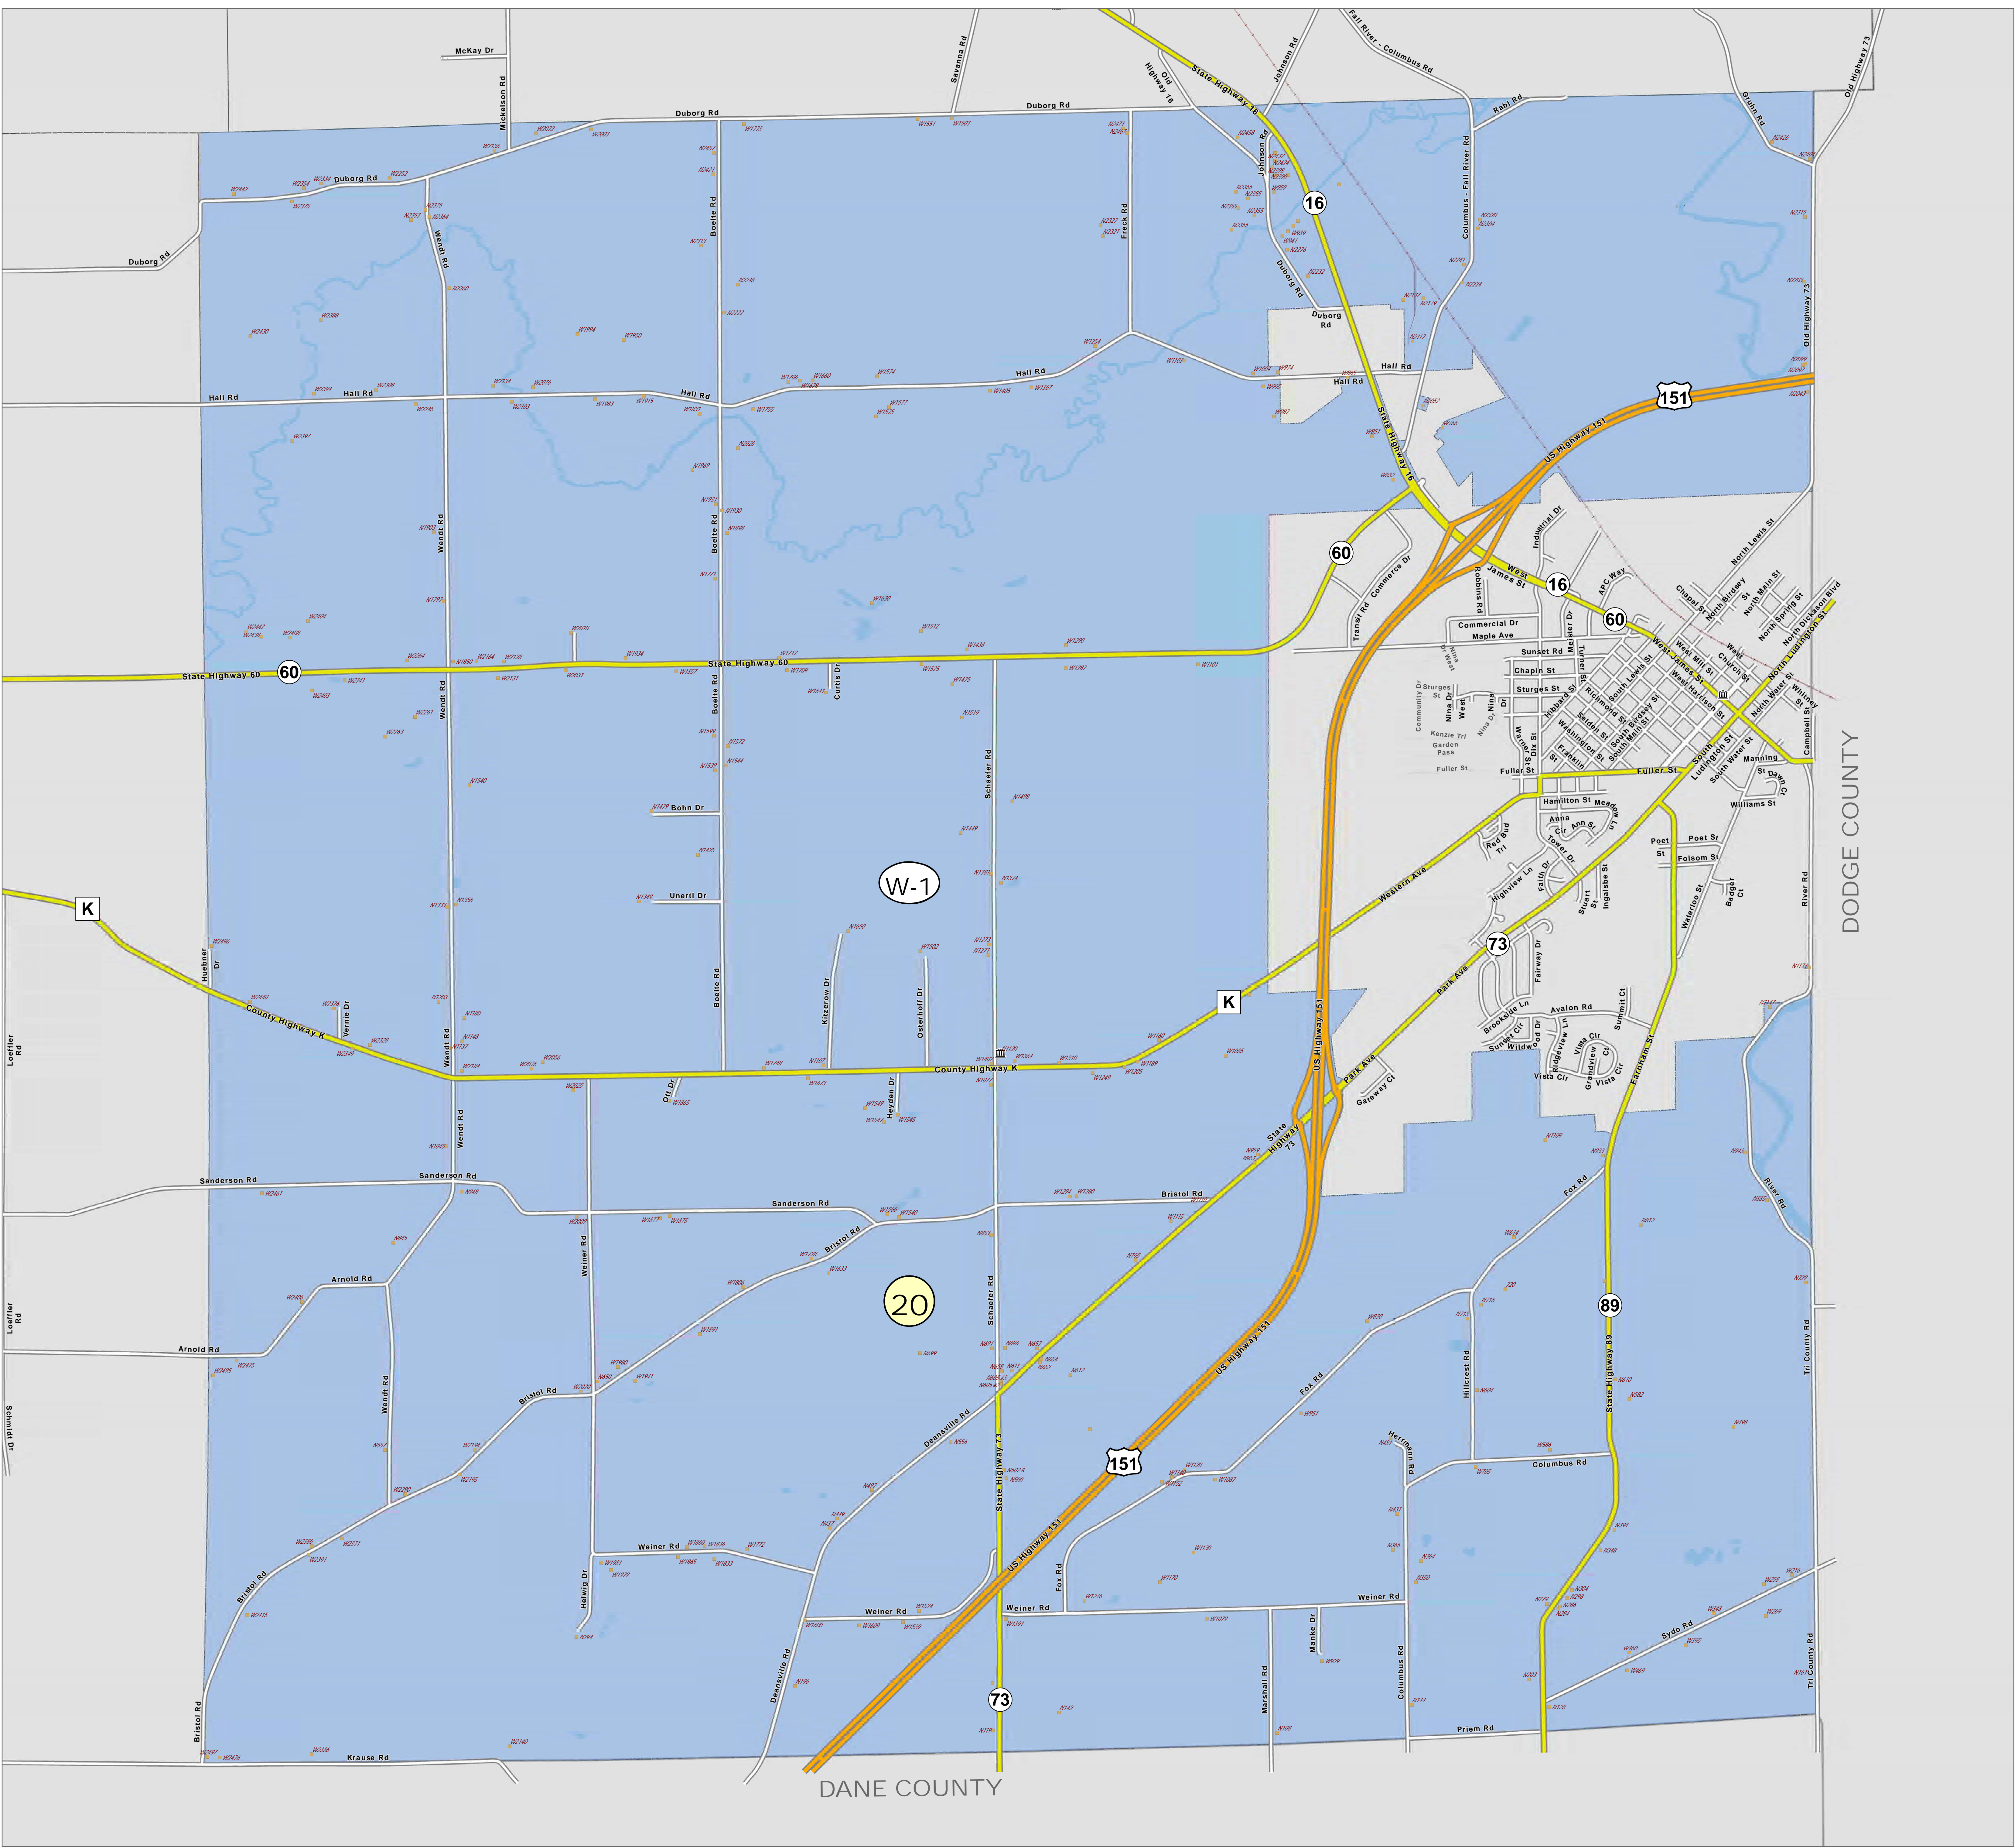

TOWN OF COLUMBUS

Legend

- Supervisory (#)
- Ward (W-#)

COLUMBIA COUNTY, WI

SUPERVISORY DISTRICT(S)

SCHOOL DISTRICT(S)