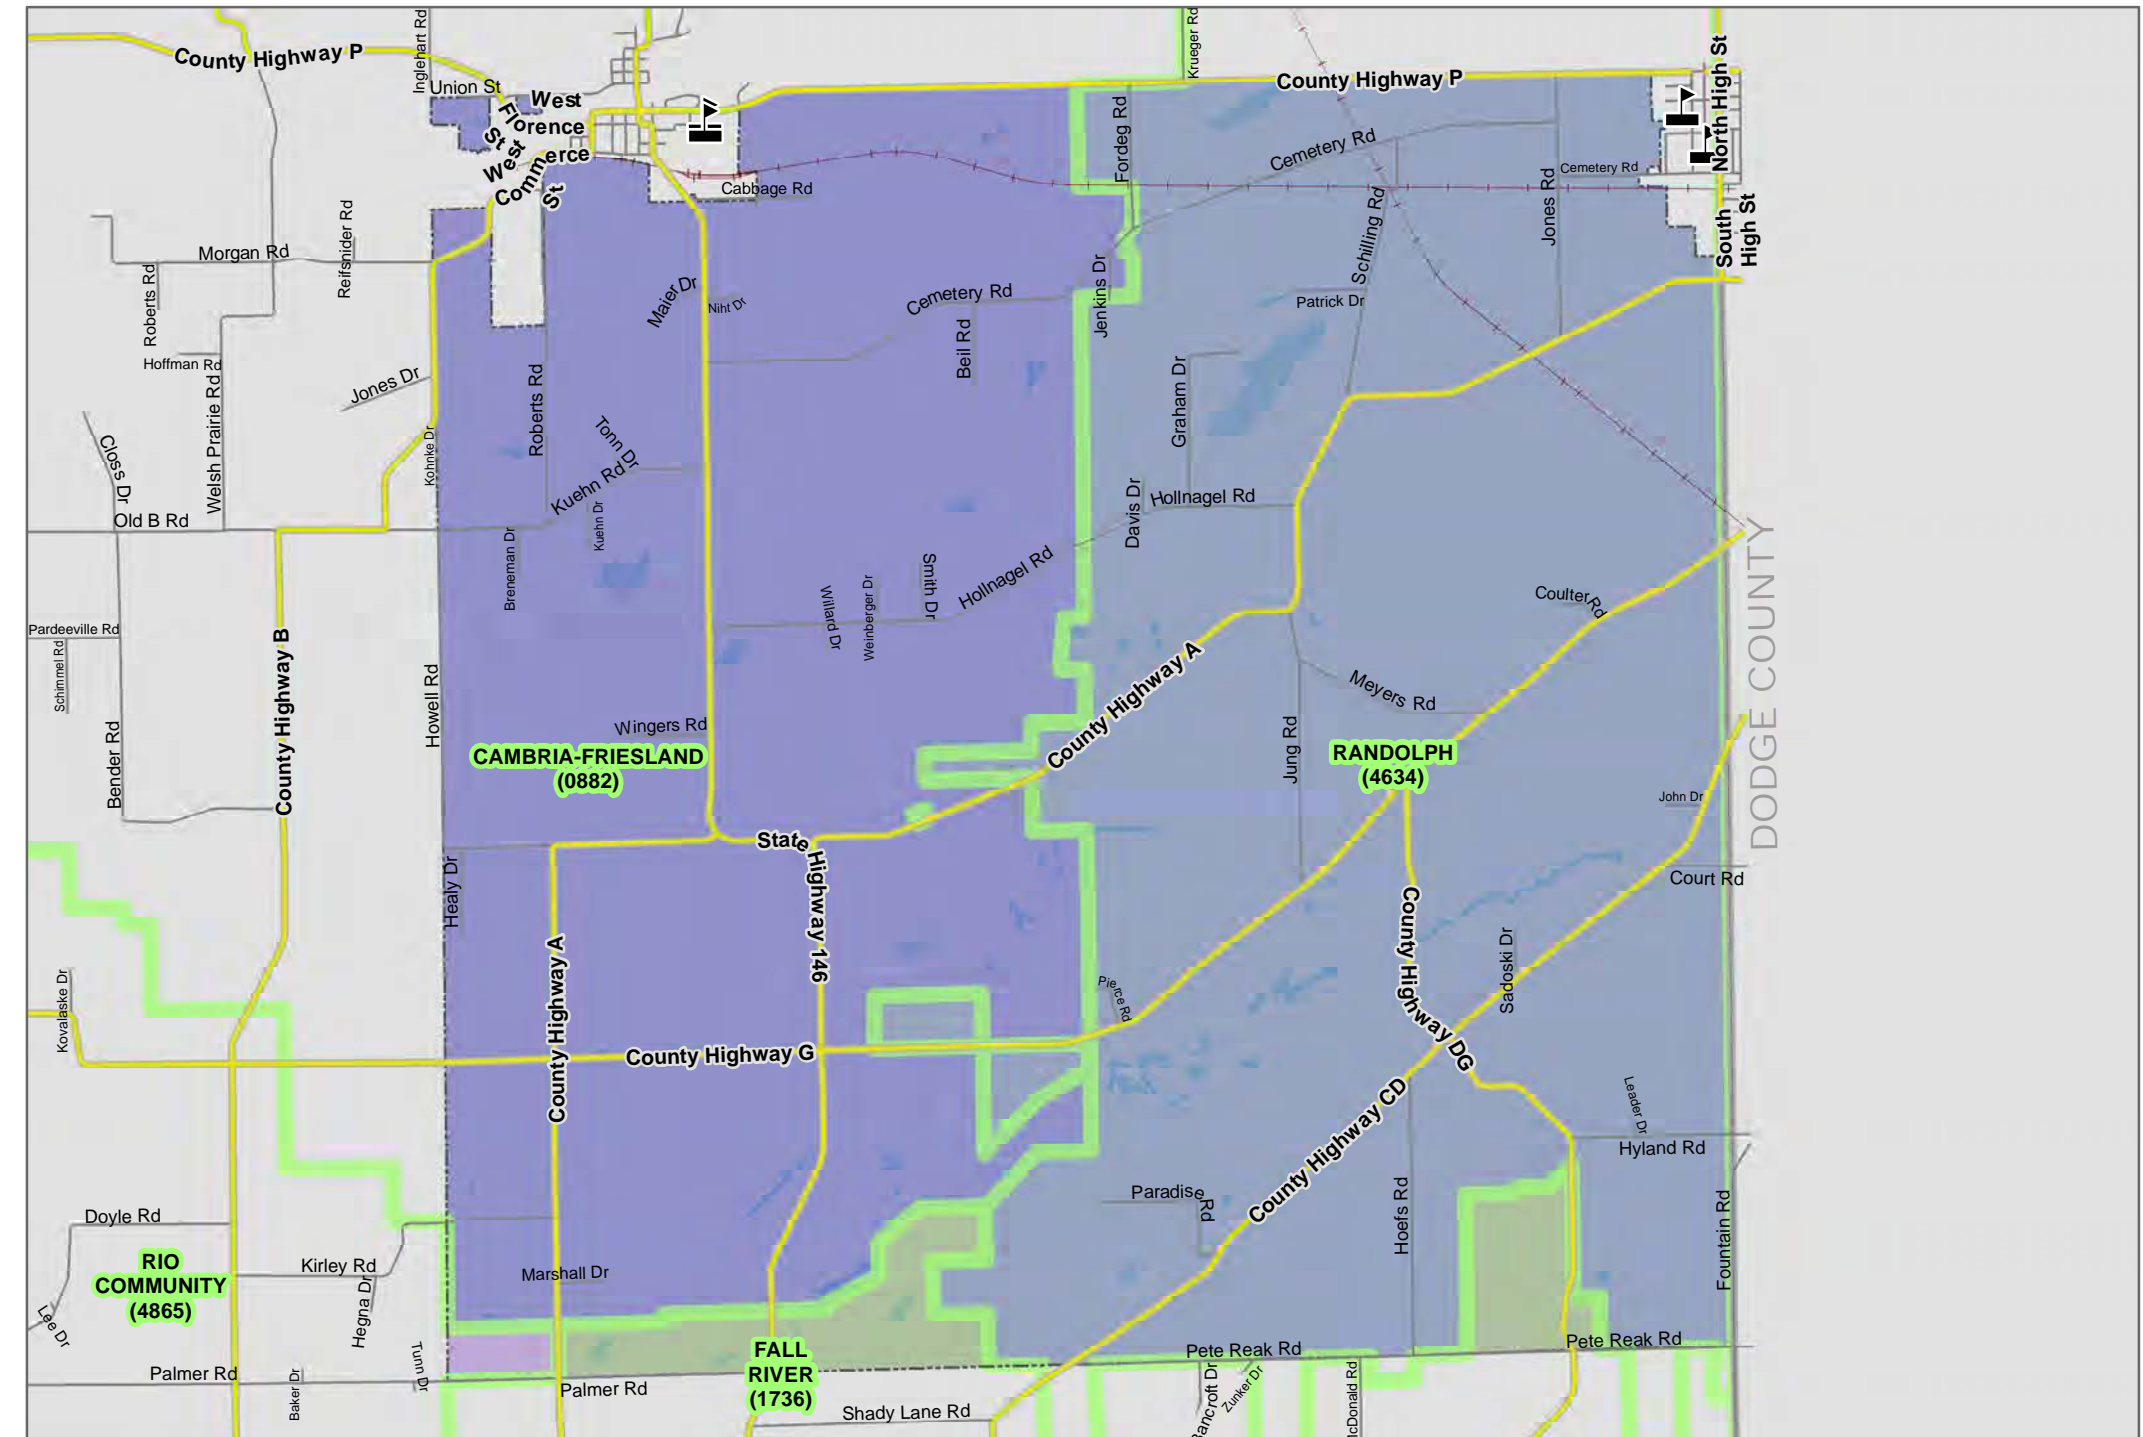

TOWN OF COURTLAND

Legend

- Supervisory (#)
- Ward (W-#)

COLUMBIA COUNTY, WI

SUPERVISORY DISTRICT(S)

SCHOOL DISTRICT(S)