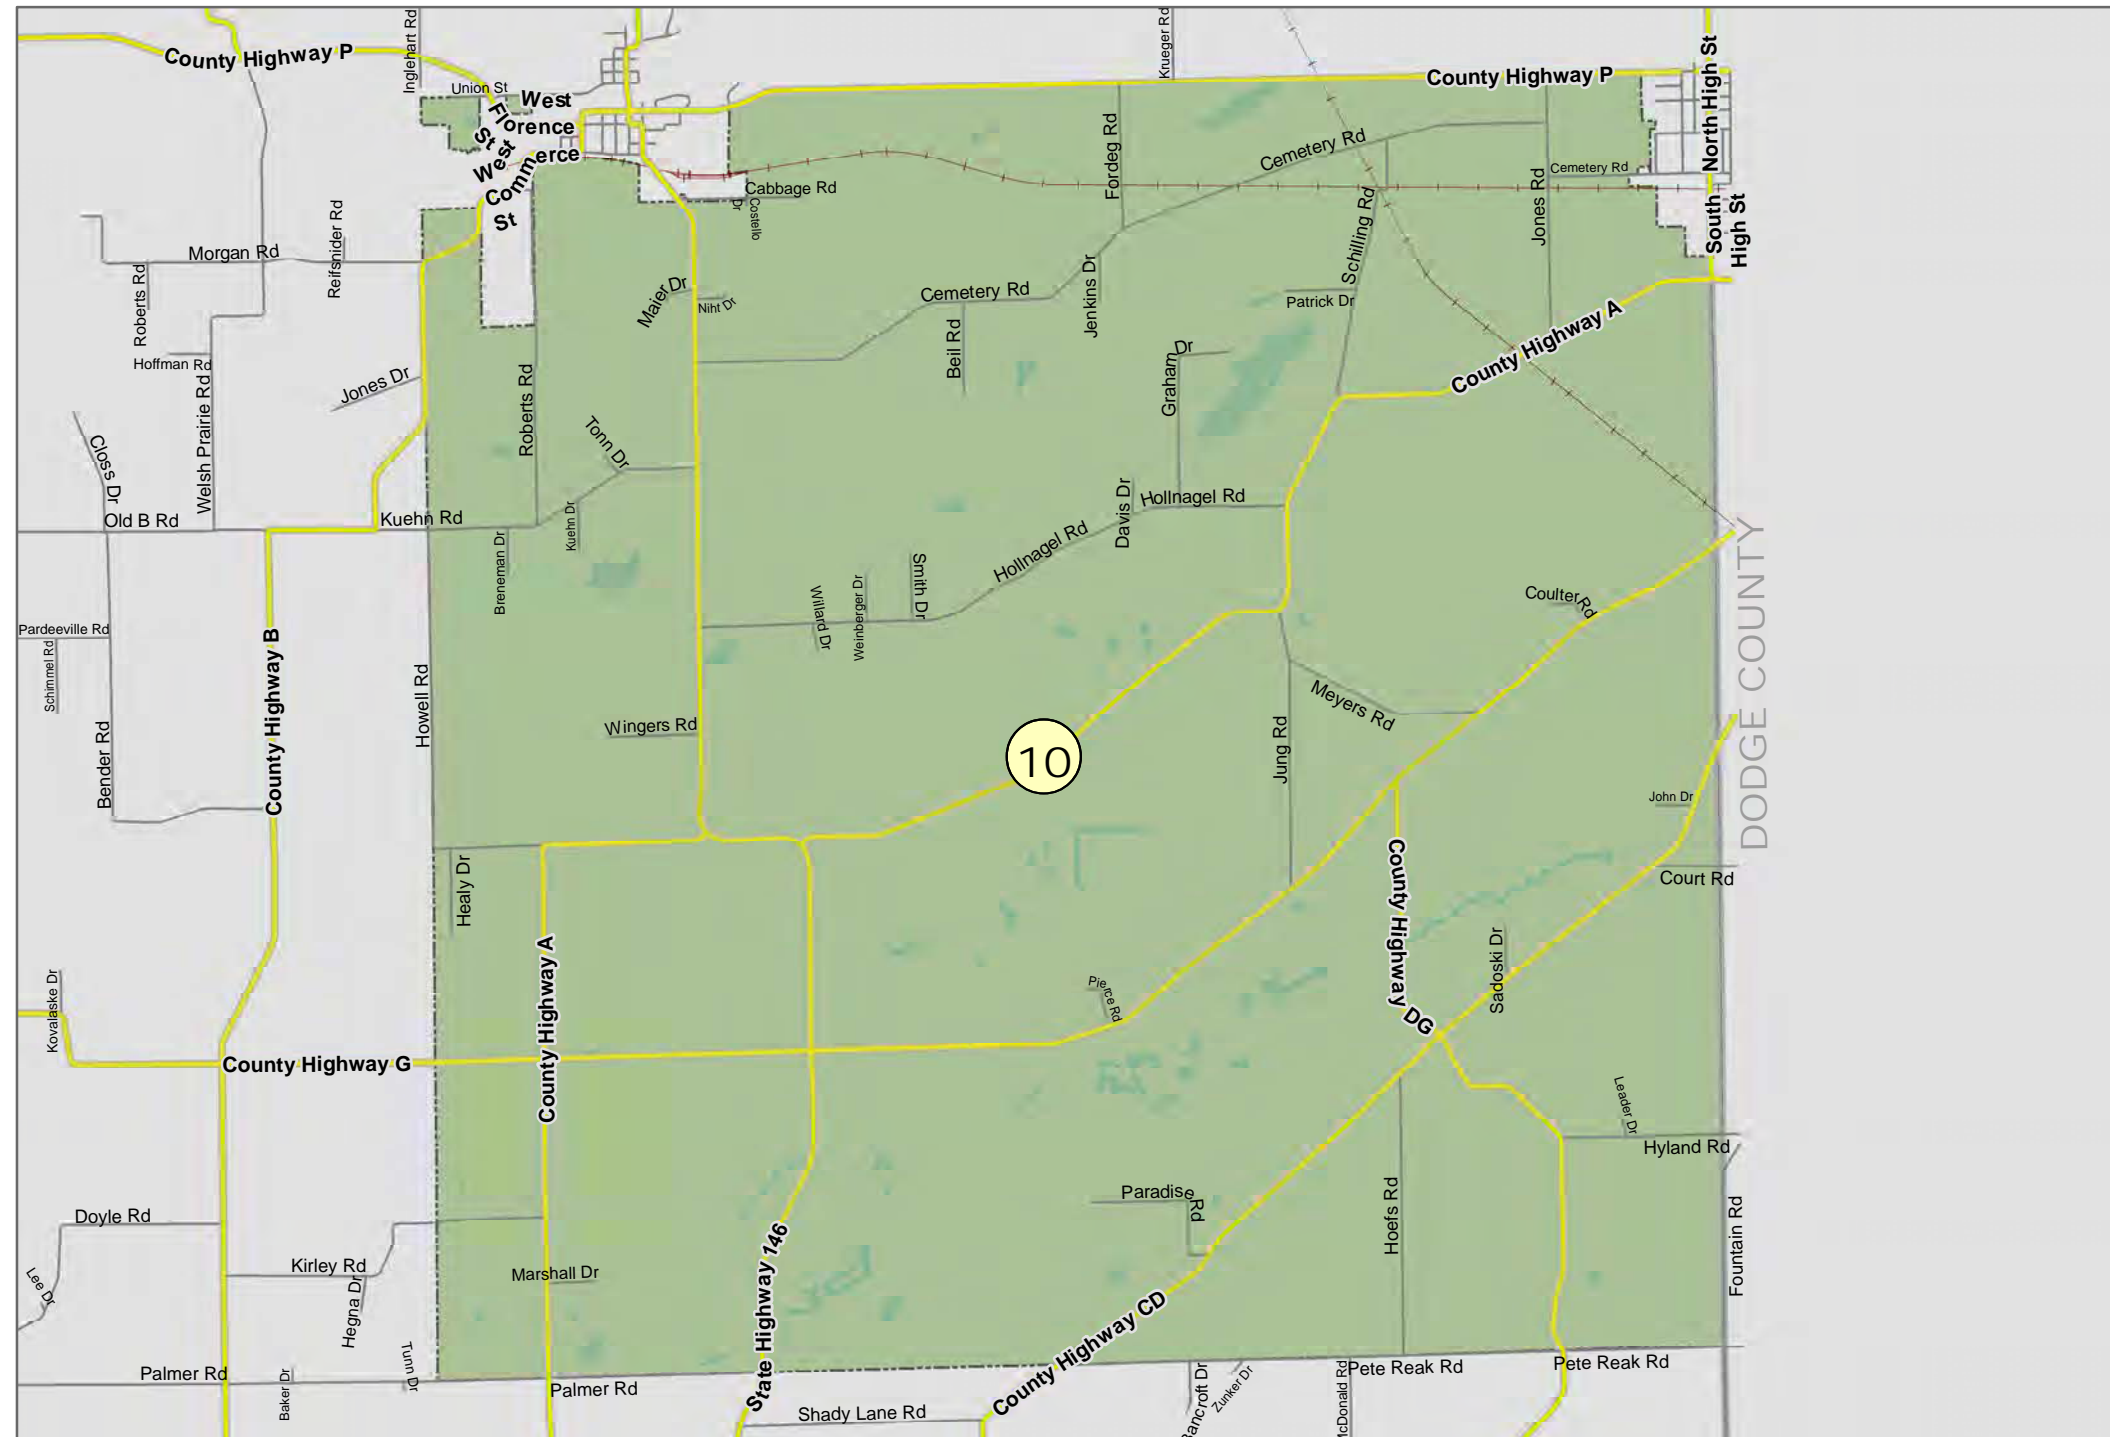

TOWN OF COURTLAND

Legend

- Supervisory (#)
- Ward (W-#)

COLUMBIA COUNTY, WI

SUPERVISORY DISTRICT(S)

SCHOOL DISTRICT(S)