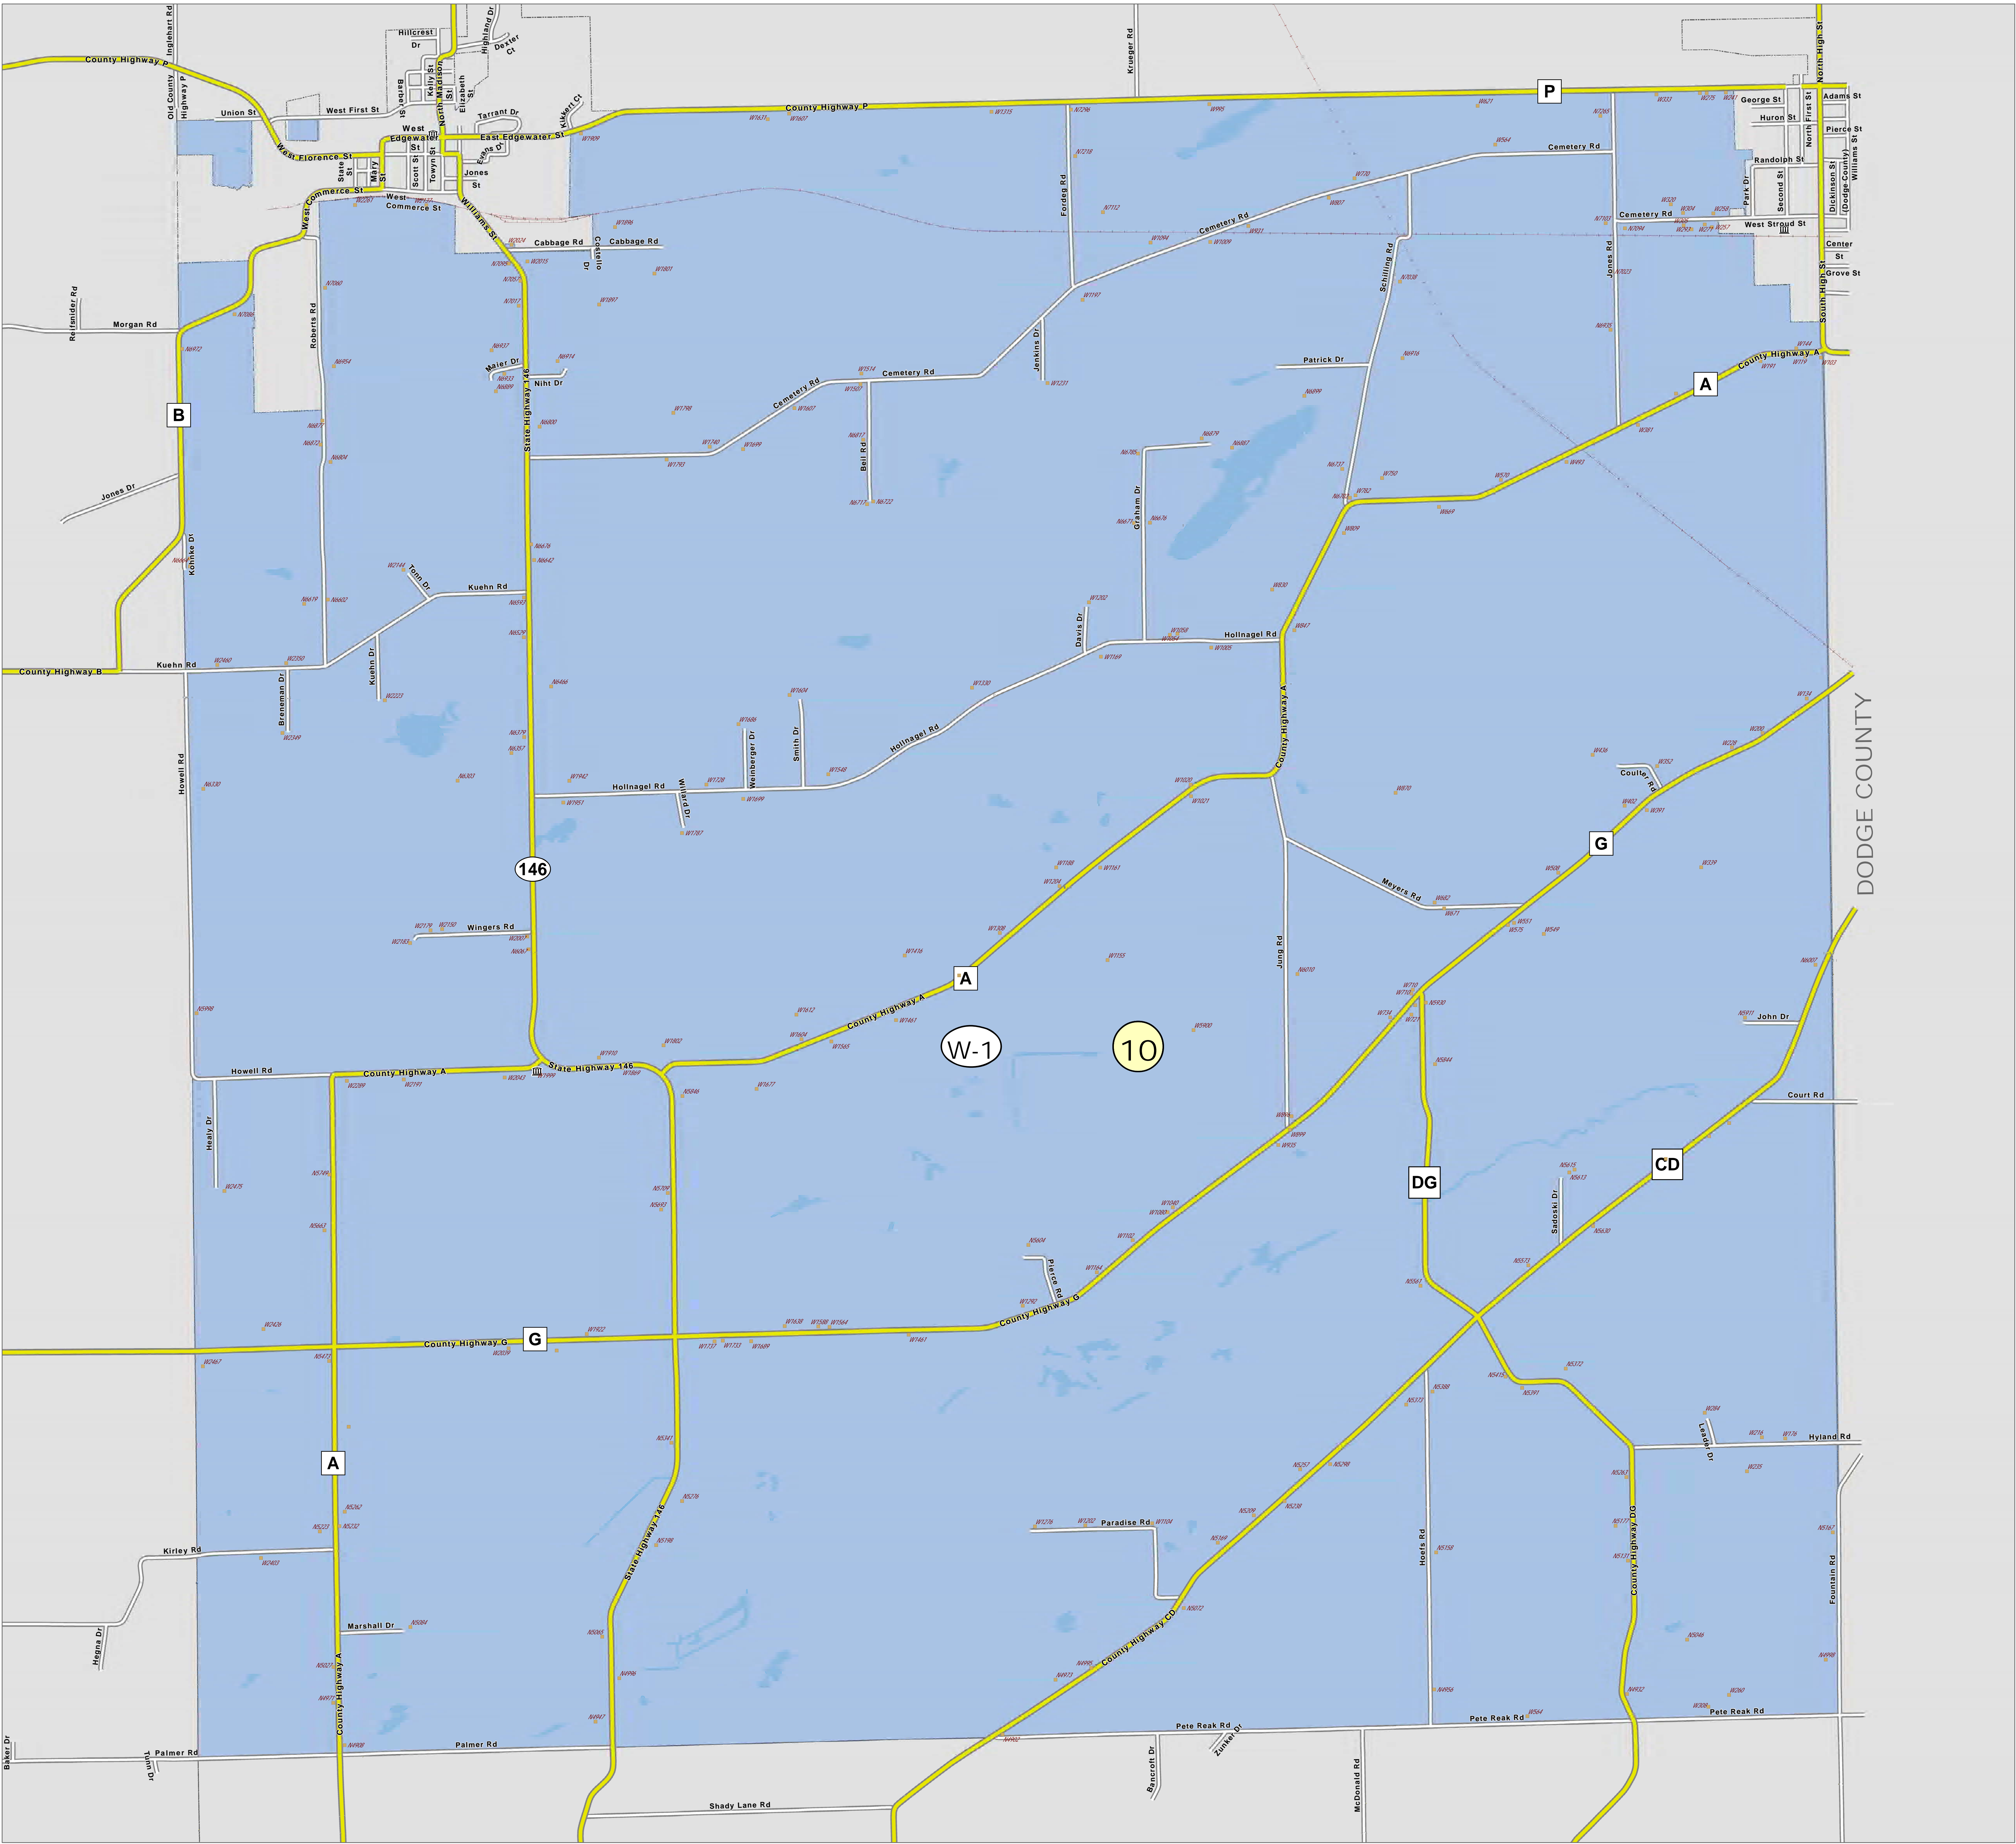

TOWN OF COURTLAND

Legend

- Supervisory (#)
- Ward (W-#)

COLUMBIA COUNTY, WI

SUPERVISORY DISTRICT(S)

SCHOOL DISTRICT(S)