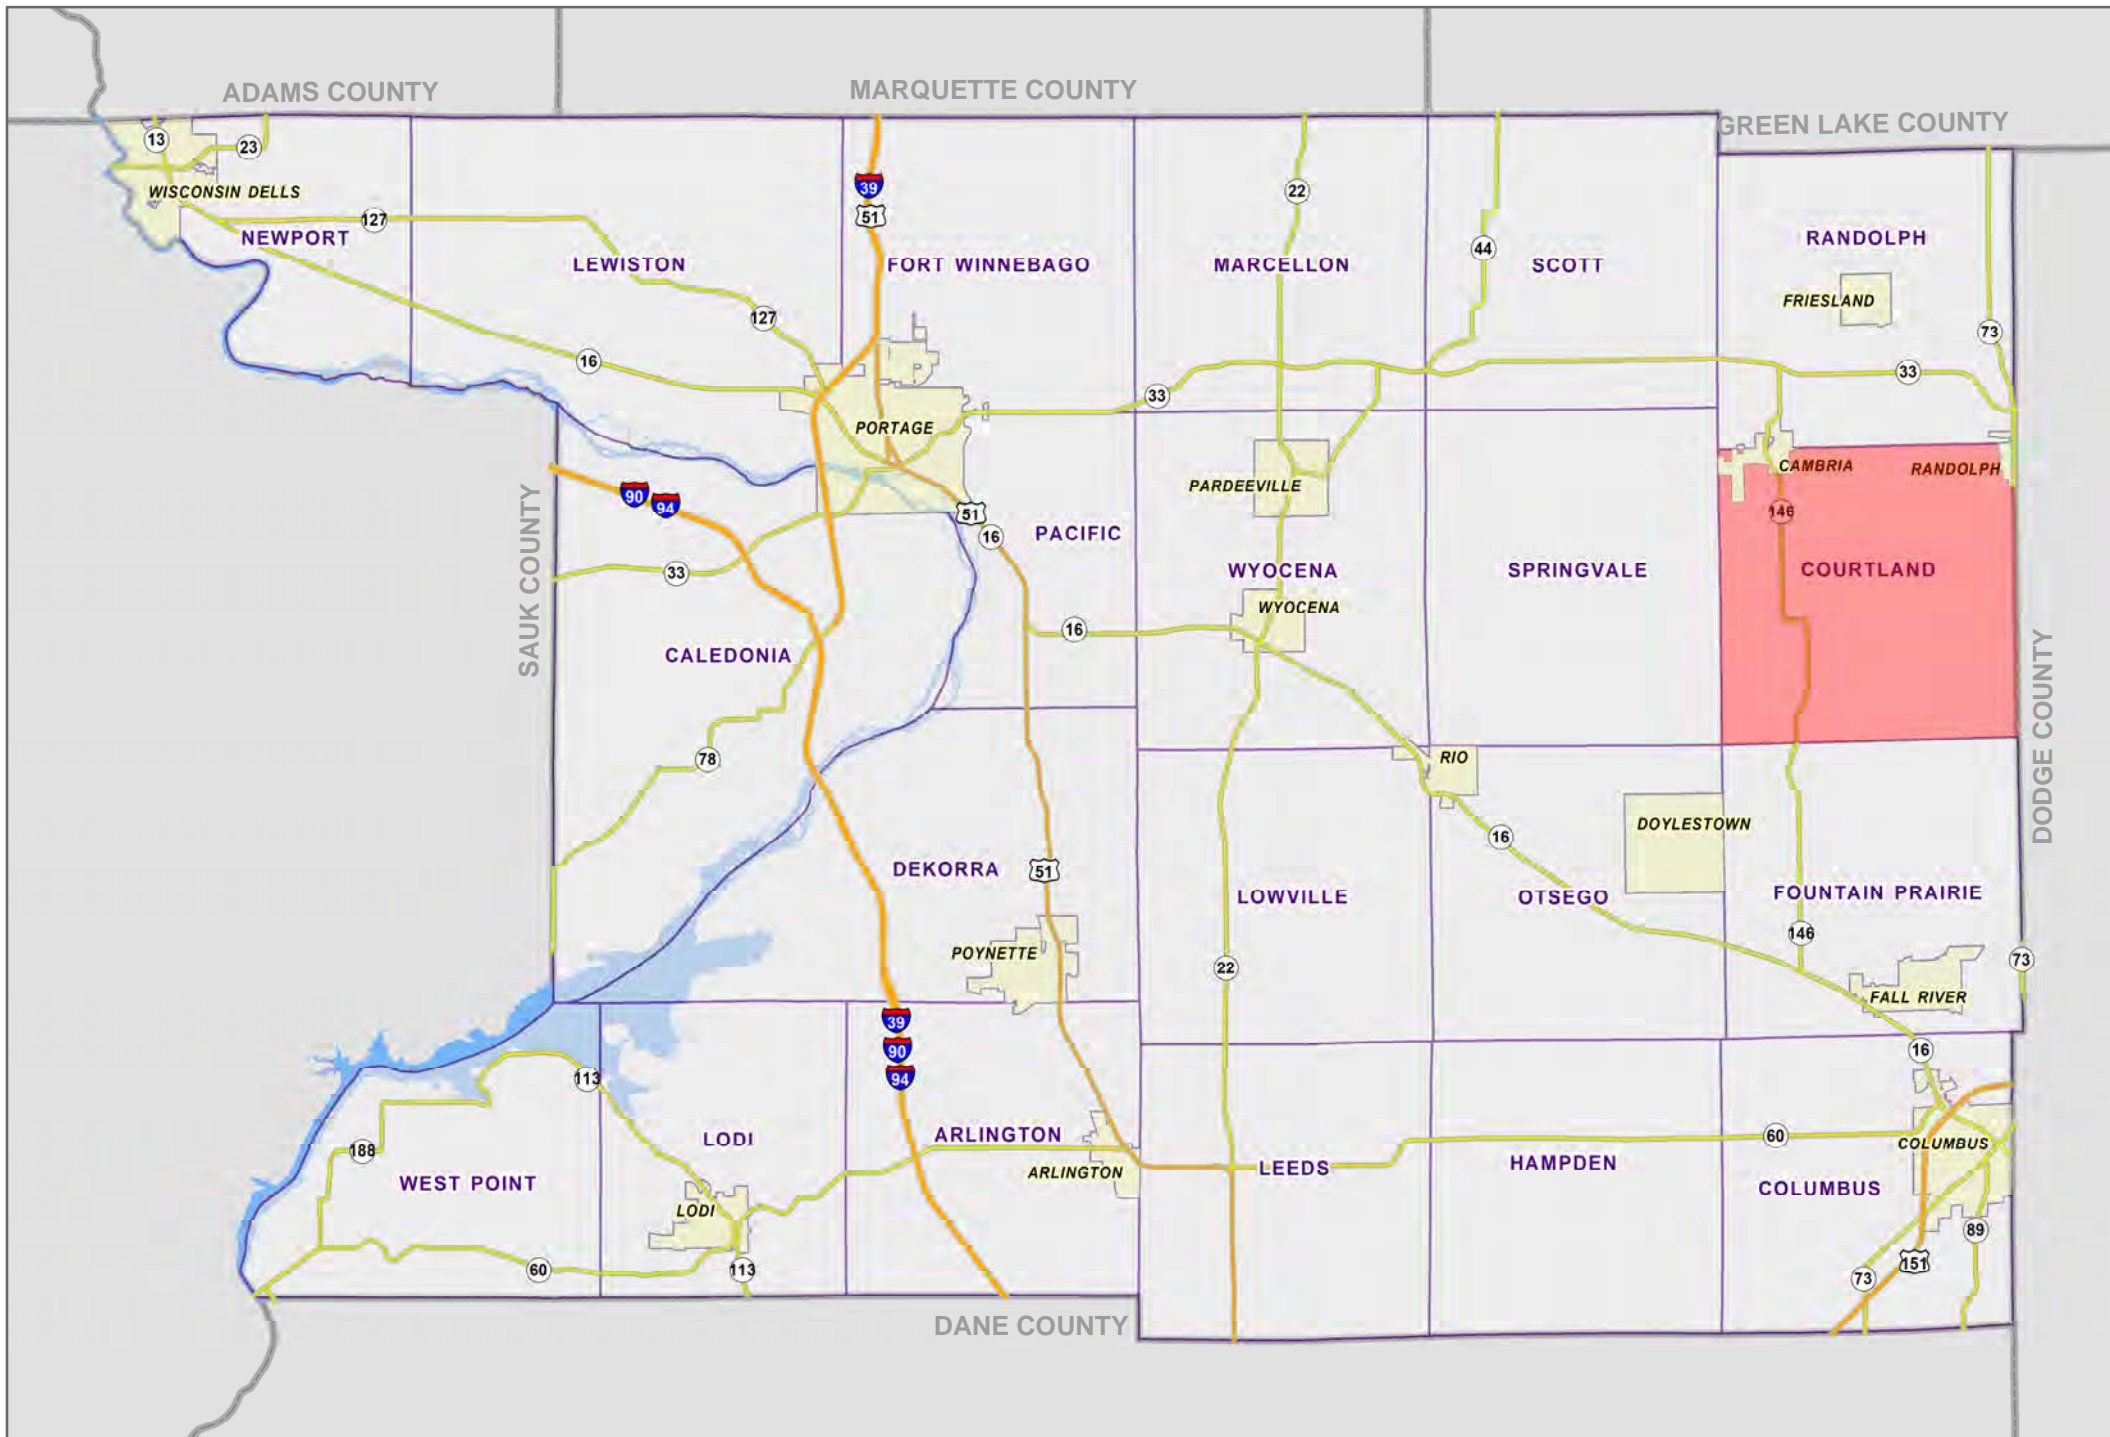

TOWN OF COURTLAND

Legend

- Supervisory (#)
- Ward (W-#)

COLUMBIA COUNTY, WI

SUPERVISORY DISTRICT(S)

SCHOOL DISTRICT(S)