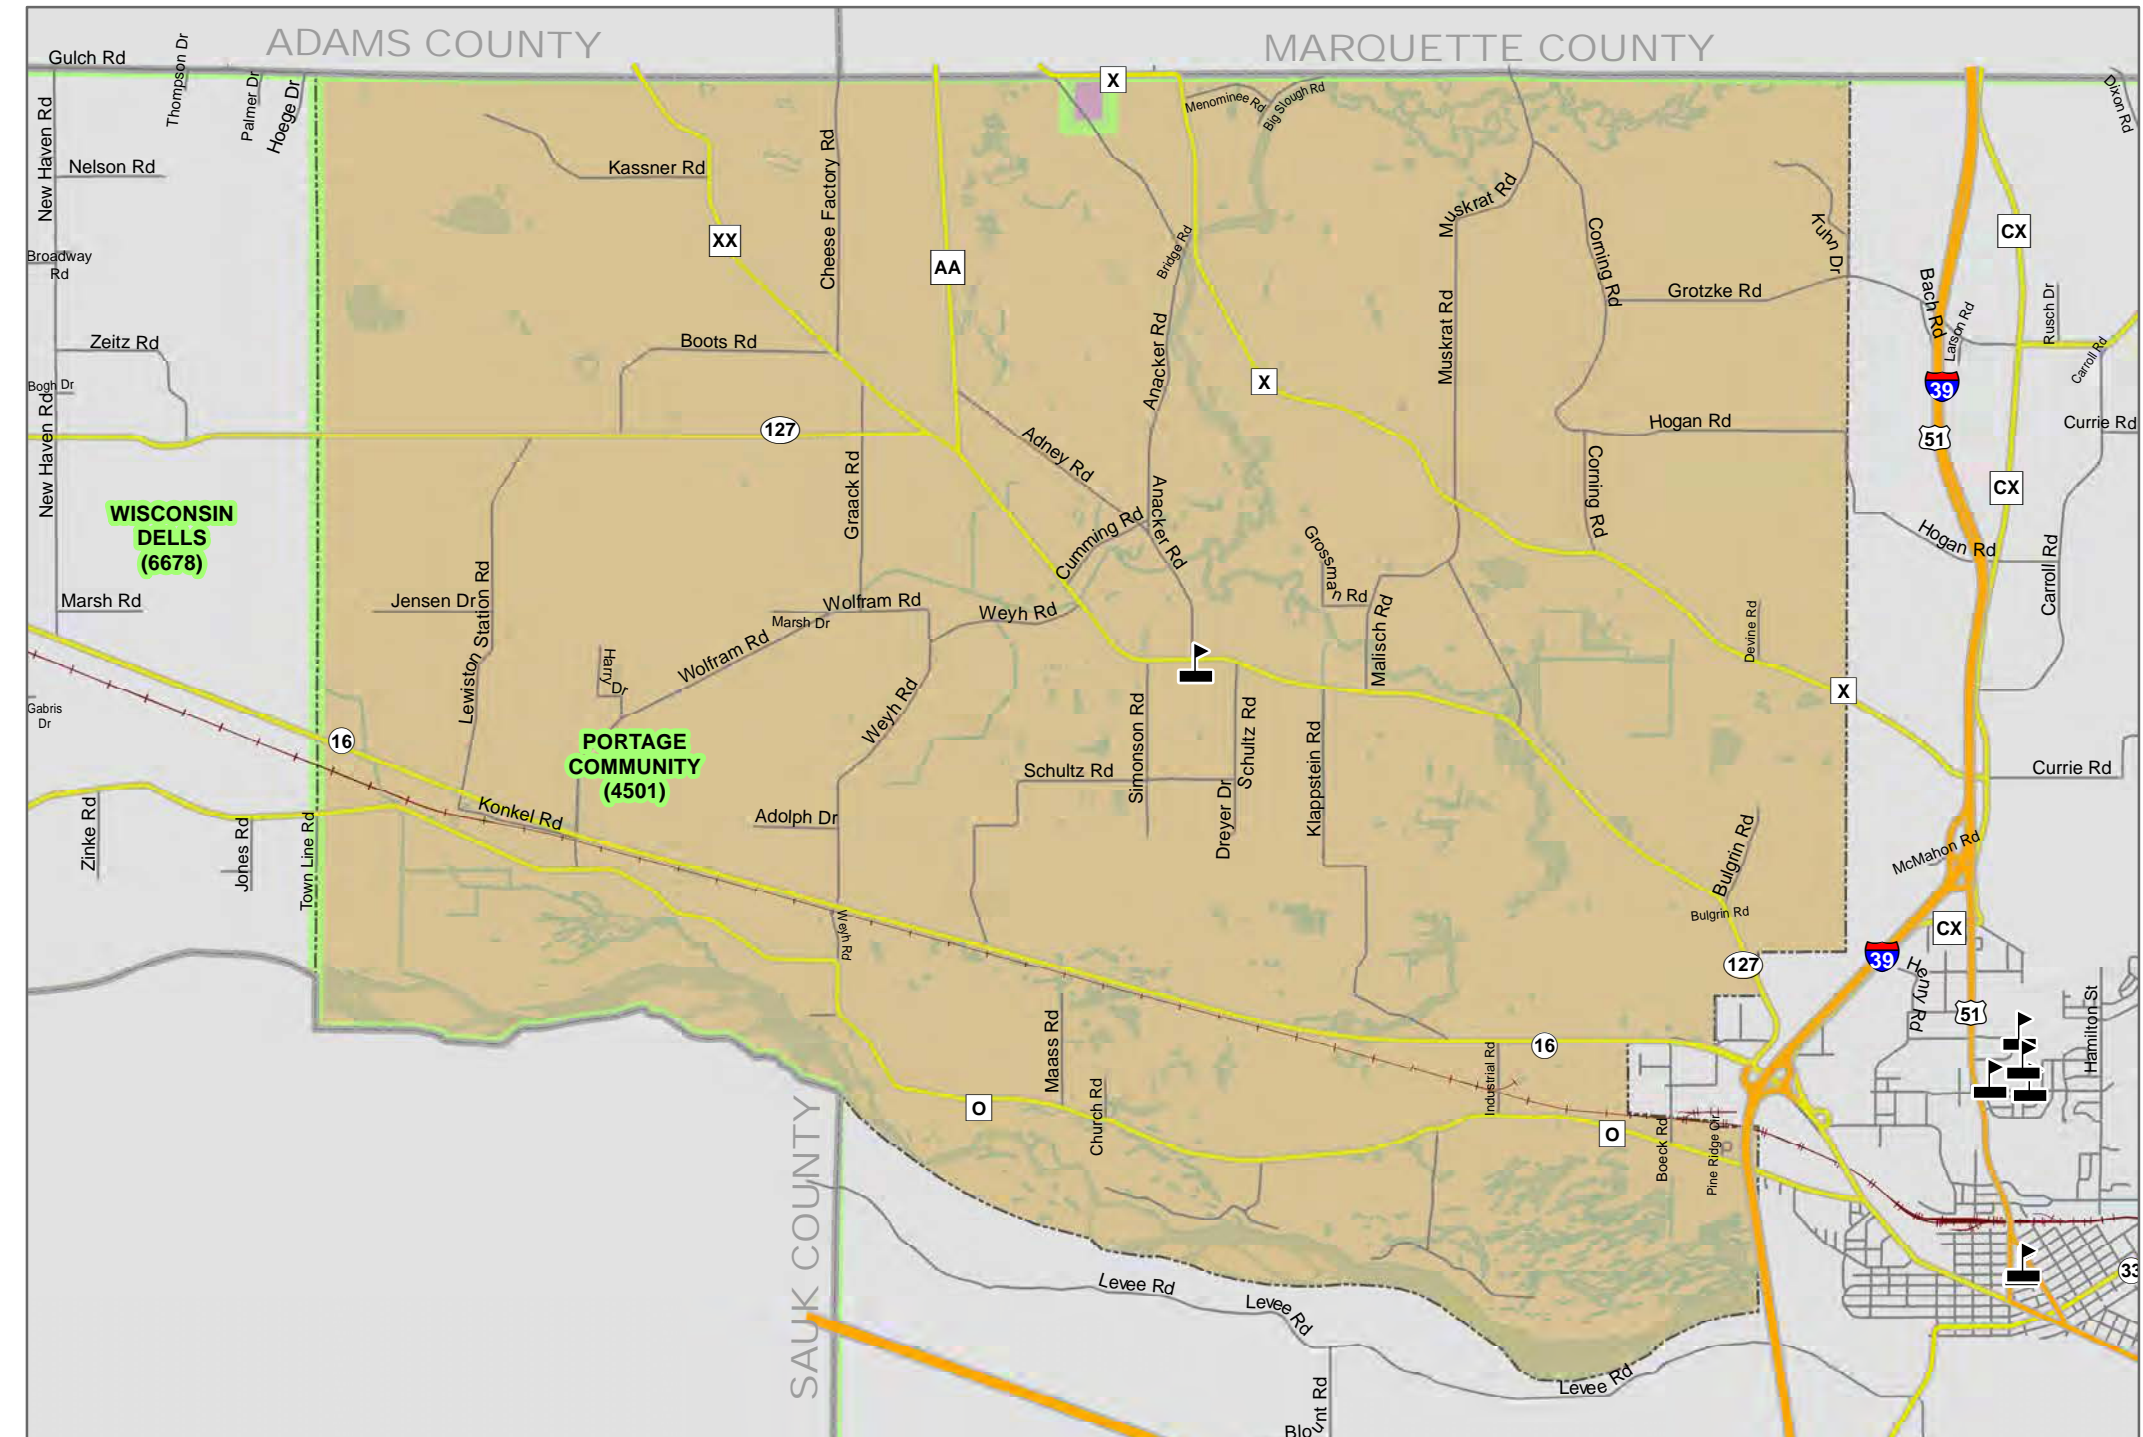

# TOWN OF LEWISTON

Legend

- Supervisory (#)
- Ward (W-#)

February 03, 2022  
COLUMBIA COUNTY  
SARASOTA, FL

COLUMBIA COUNTY, WI

SUPERVISORY DISTRICT(S)

SCHOOL DISTRICT(S)