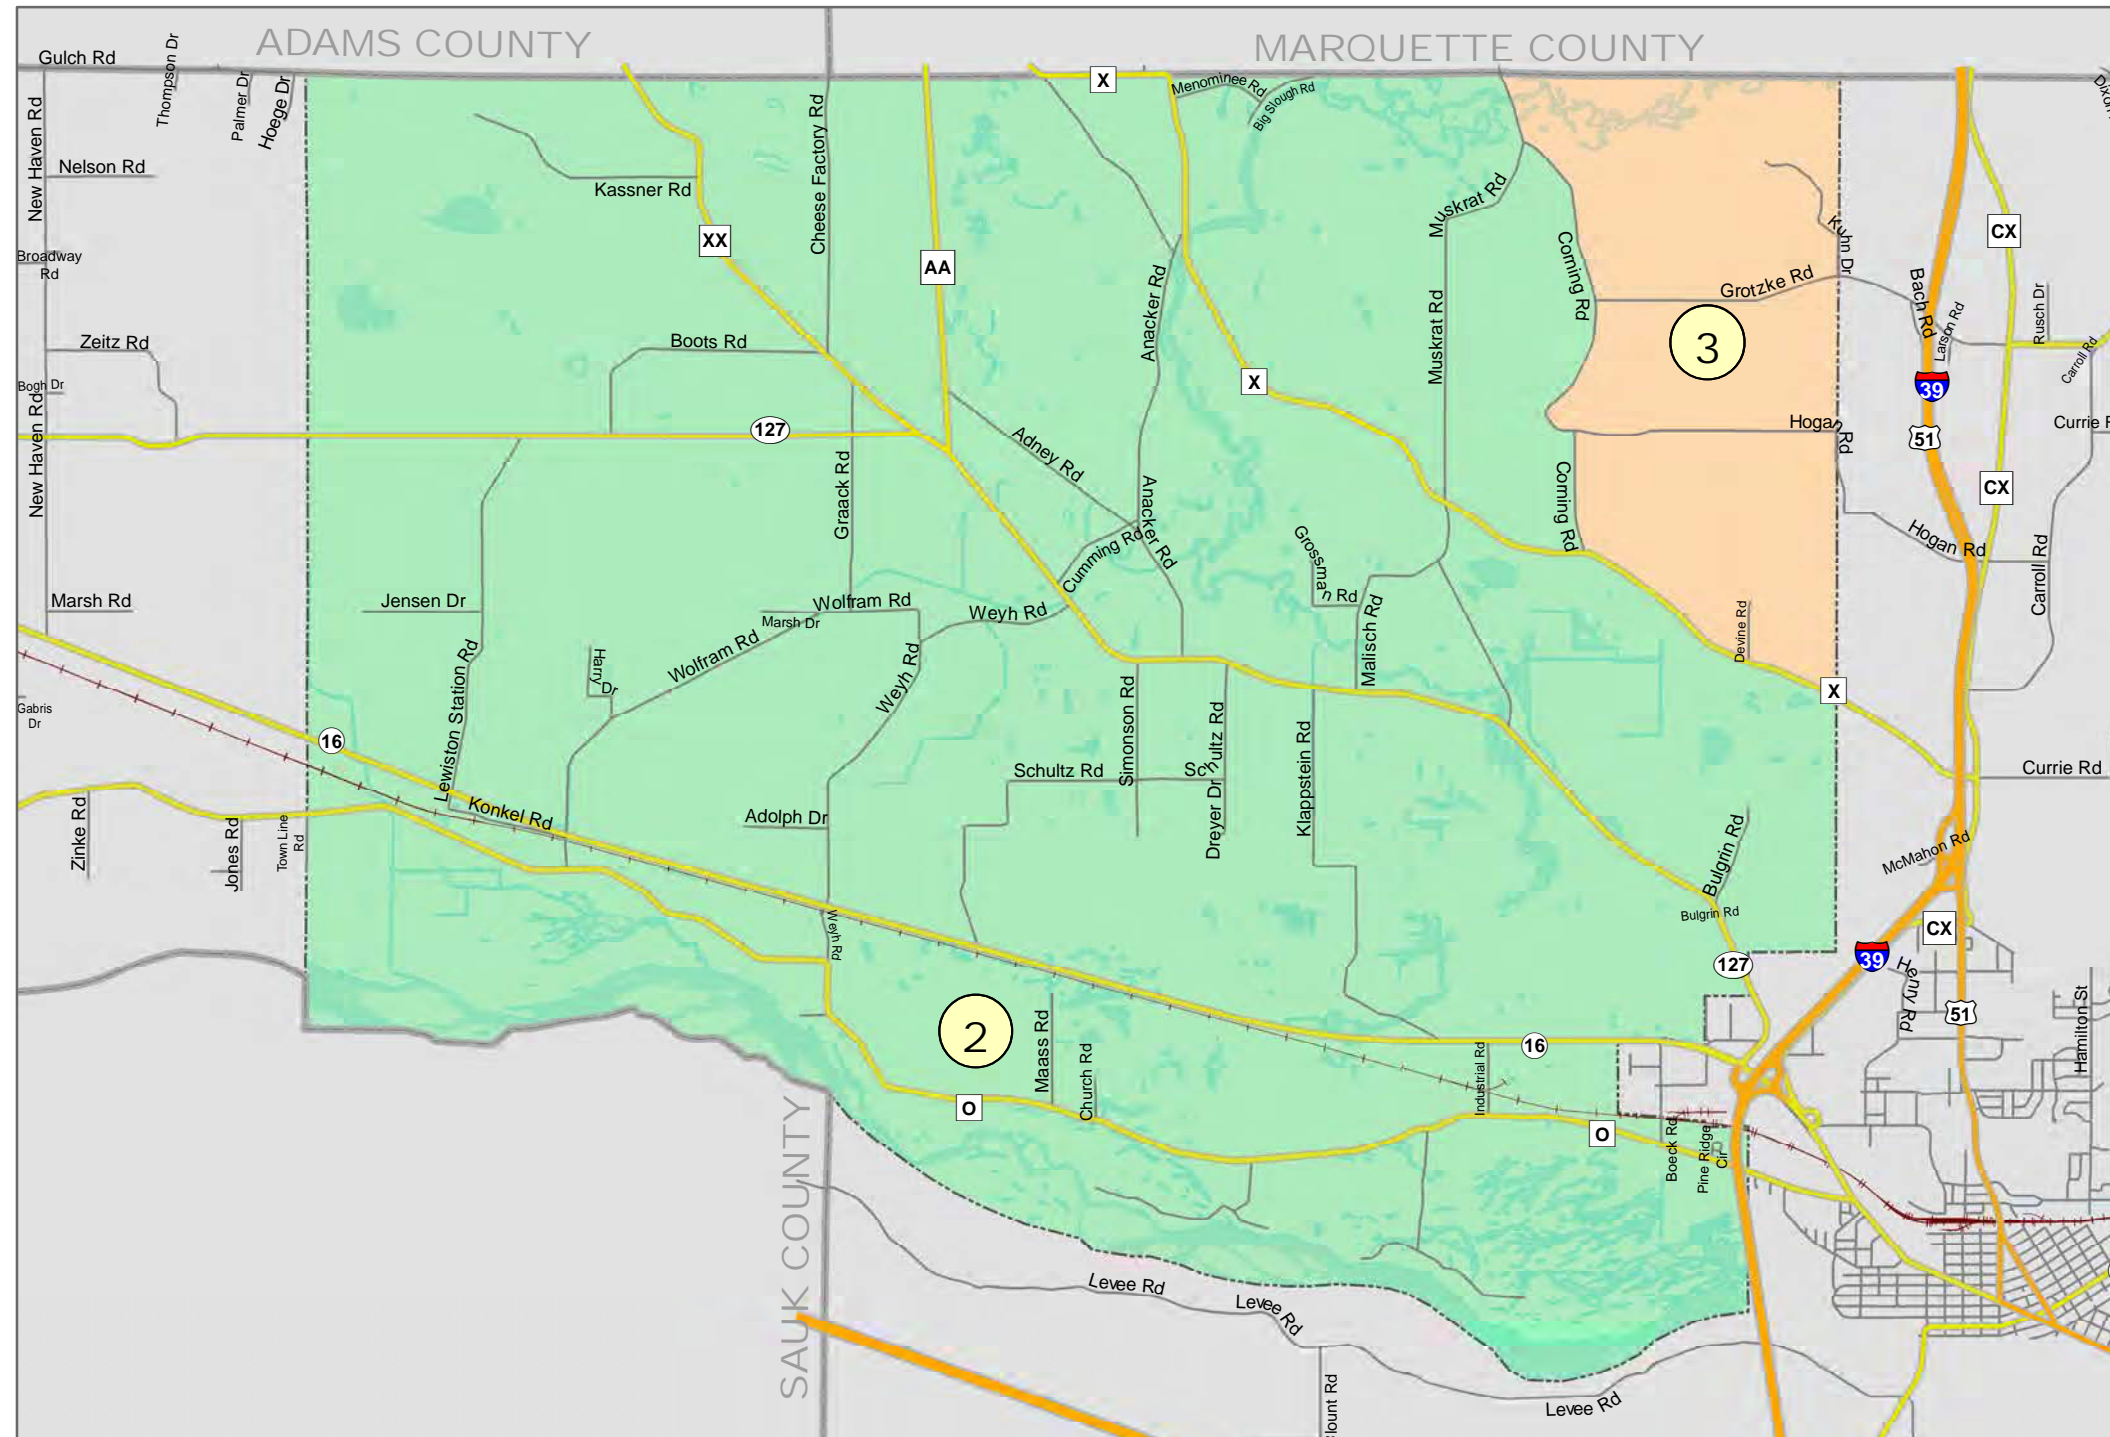

# TOWN OF LEWISTON

Legend

- Supervisory (#)
- Ward (W-#)

February 03, 2022  
COLUMBIA COUNTY  
SARASOTA, FL

COLUMBIA COUNTY, WI

SUPERVISORY DISTRICT(S)

SCHOOL DISTRICT(S)