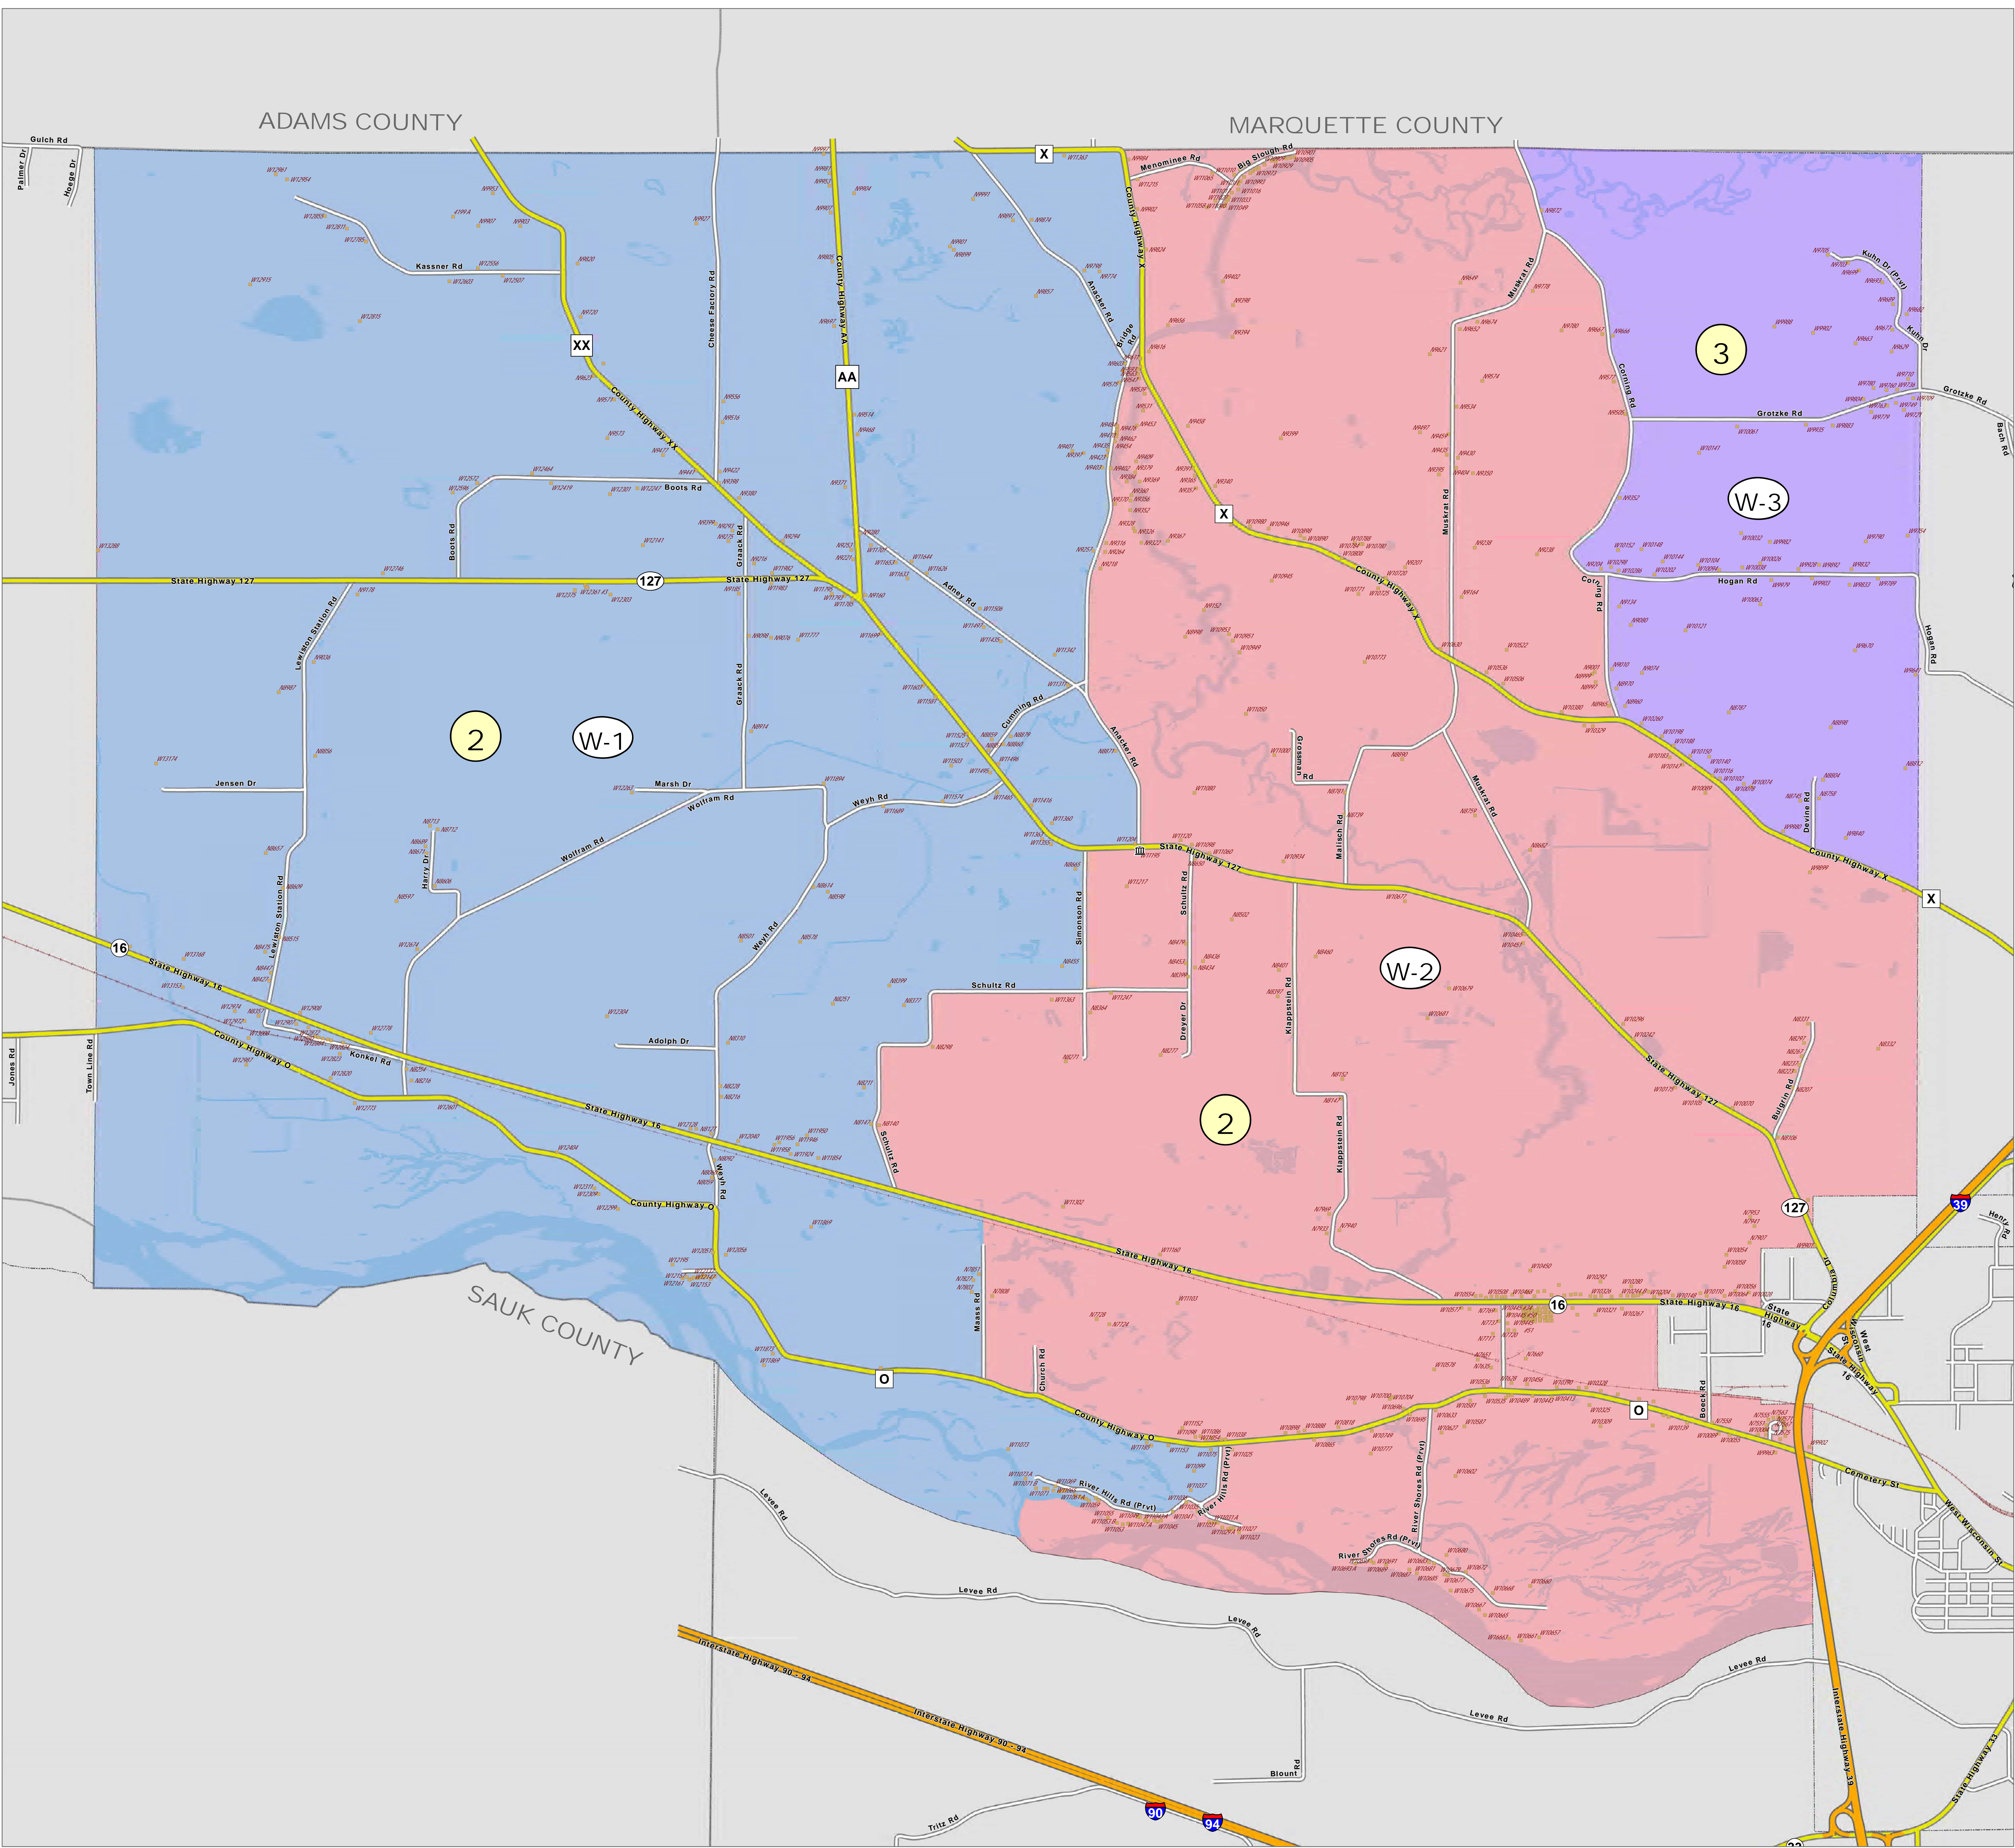

# TOWN OF LEWISTON

Legend

- Supervisory (#)
- Ward (W-#)

February 03, 2022  
COLUMBIA COUNTY  
SARASOTA, FL

COLUMBIA COUNTY, WI

SUPERVISORY DISTRICT(S)

SCHOOL DISTRICT(S)