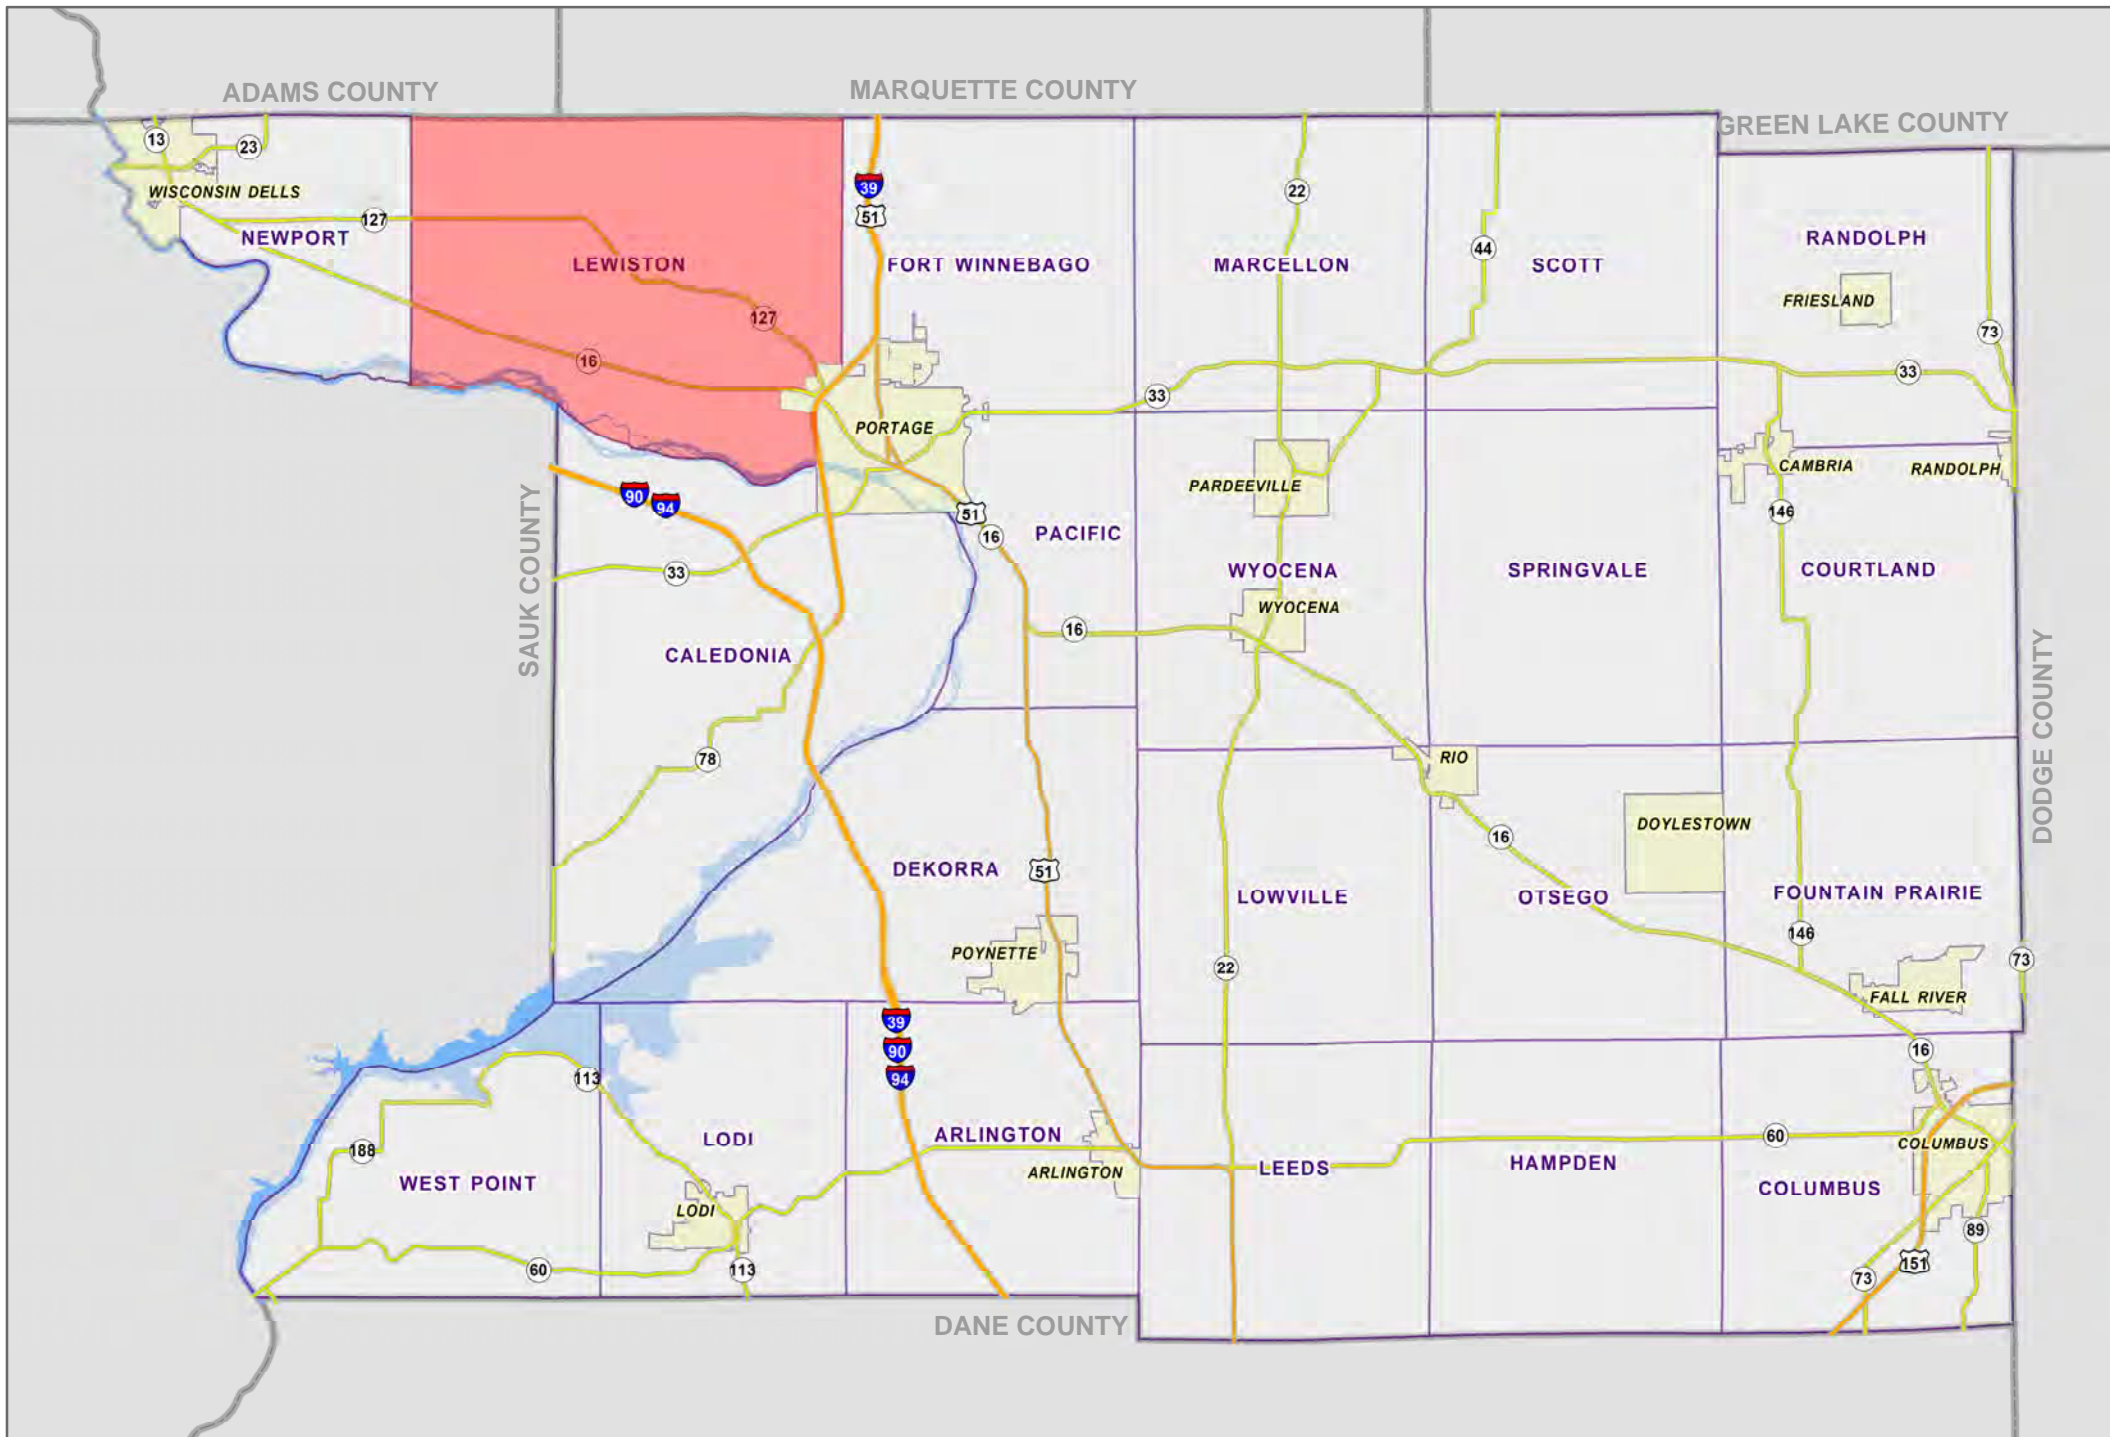

# TOWN OF LEWISTON

Legend

- Supervisory (#)
- Ward (W-#)

February 03, 2022  
COLUMBIA COUNTY  
SARASOTA, FL

COLUMBIA COUNTY, WI

SUPERVISORY DISTRICT(S)

SCHOOL DISTRICT(S)