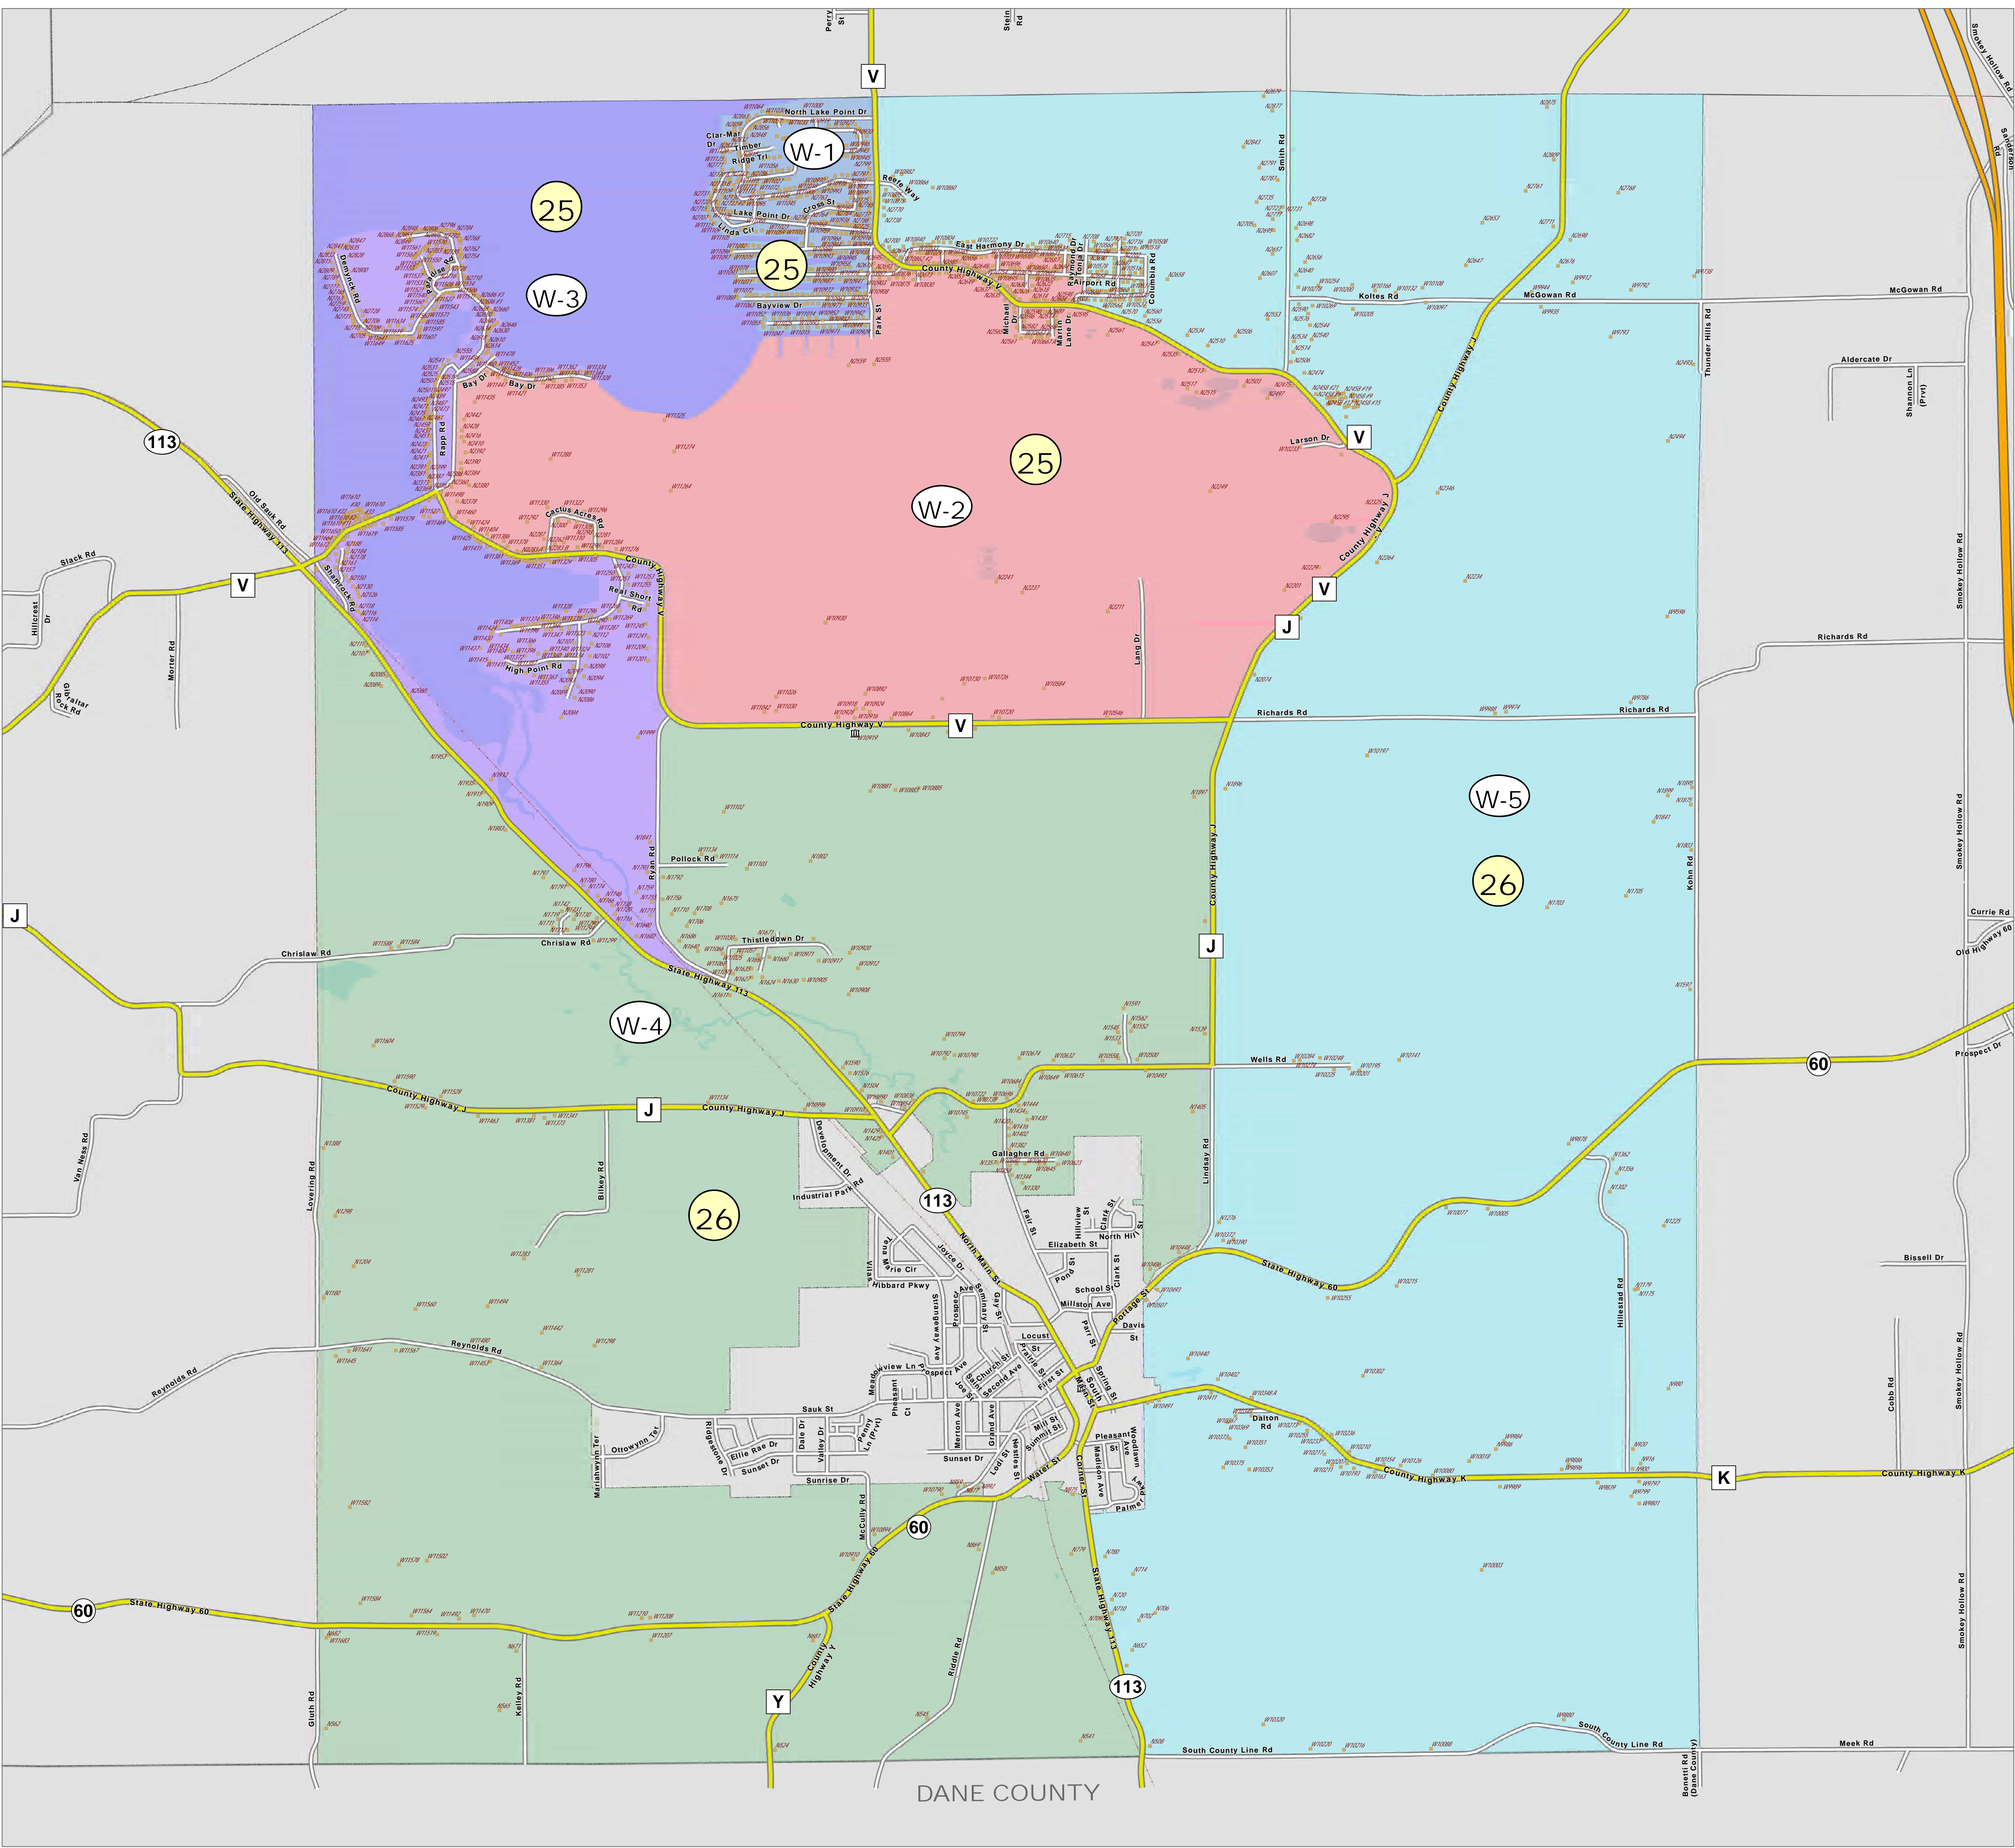

TOWN OF LODI

Legend

- Supervisory (#)
- Ward (W-#)

February 03, 2022
COLUMBIA COUNTY
DATE REVISION: 01

COLUMBIA COUNTY, WI

SUPERVISORY DISTRICT(S)

SCHOOL DISTRICT(S)