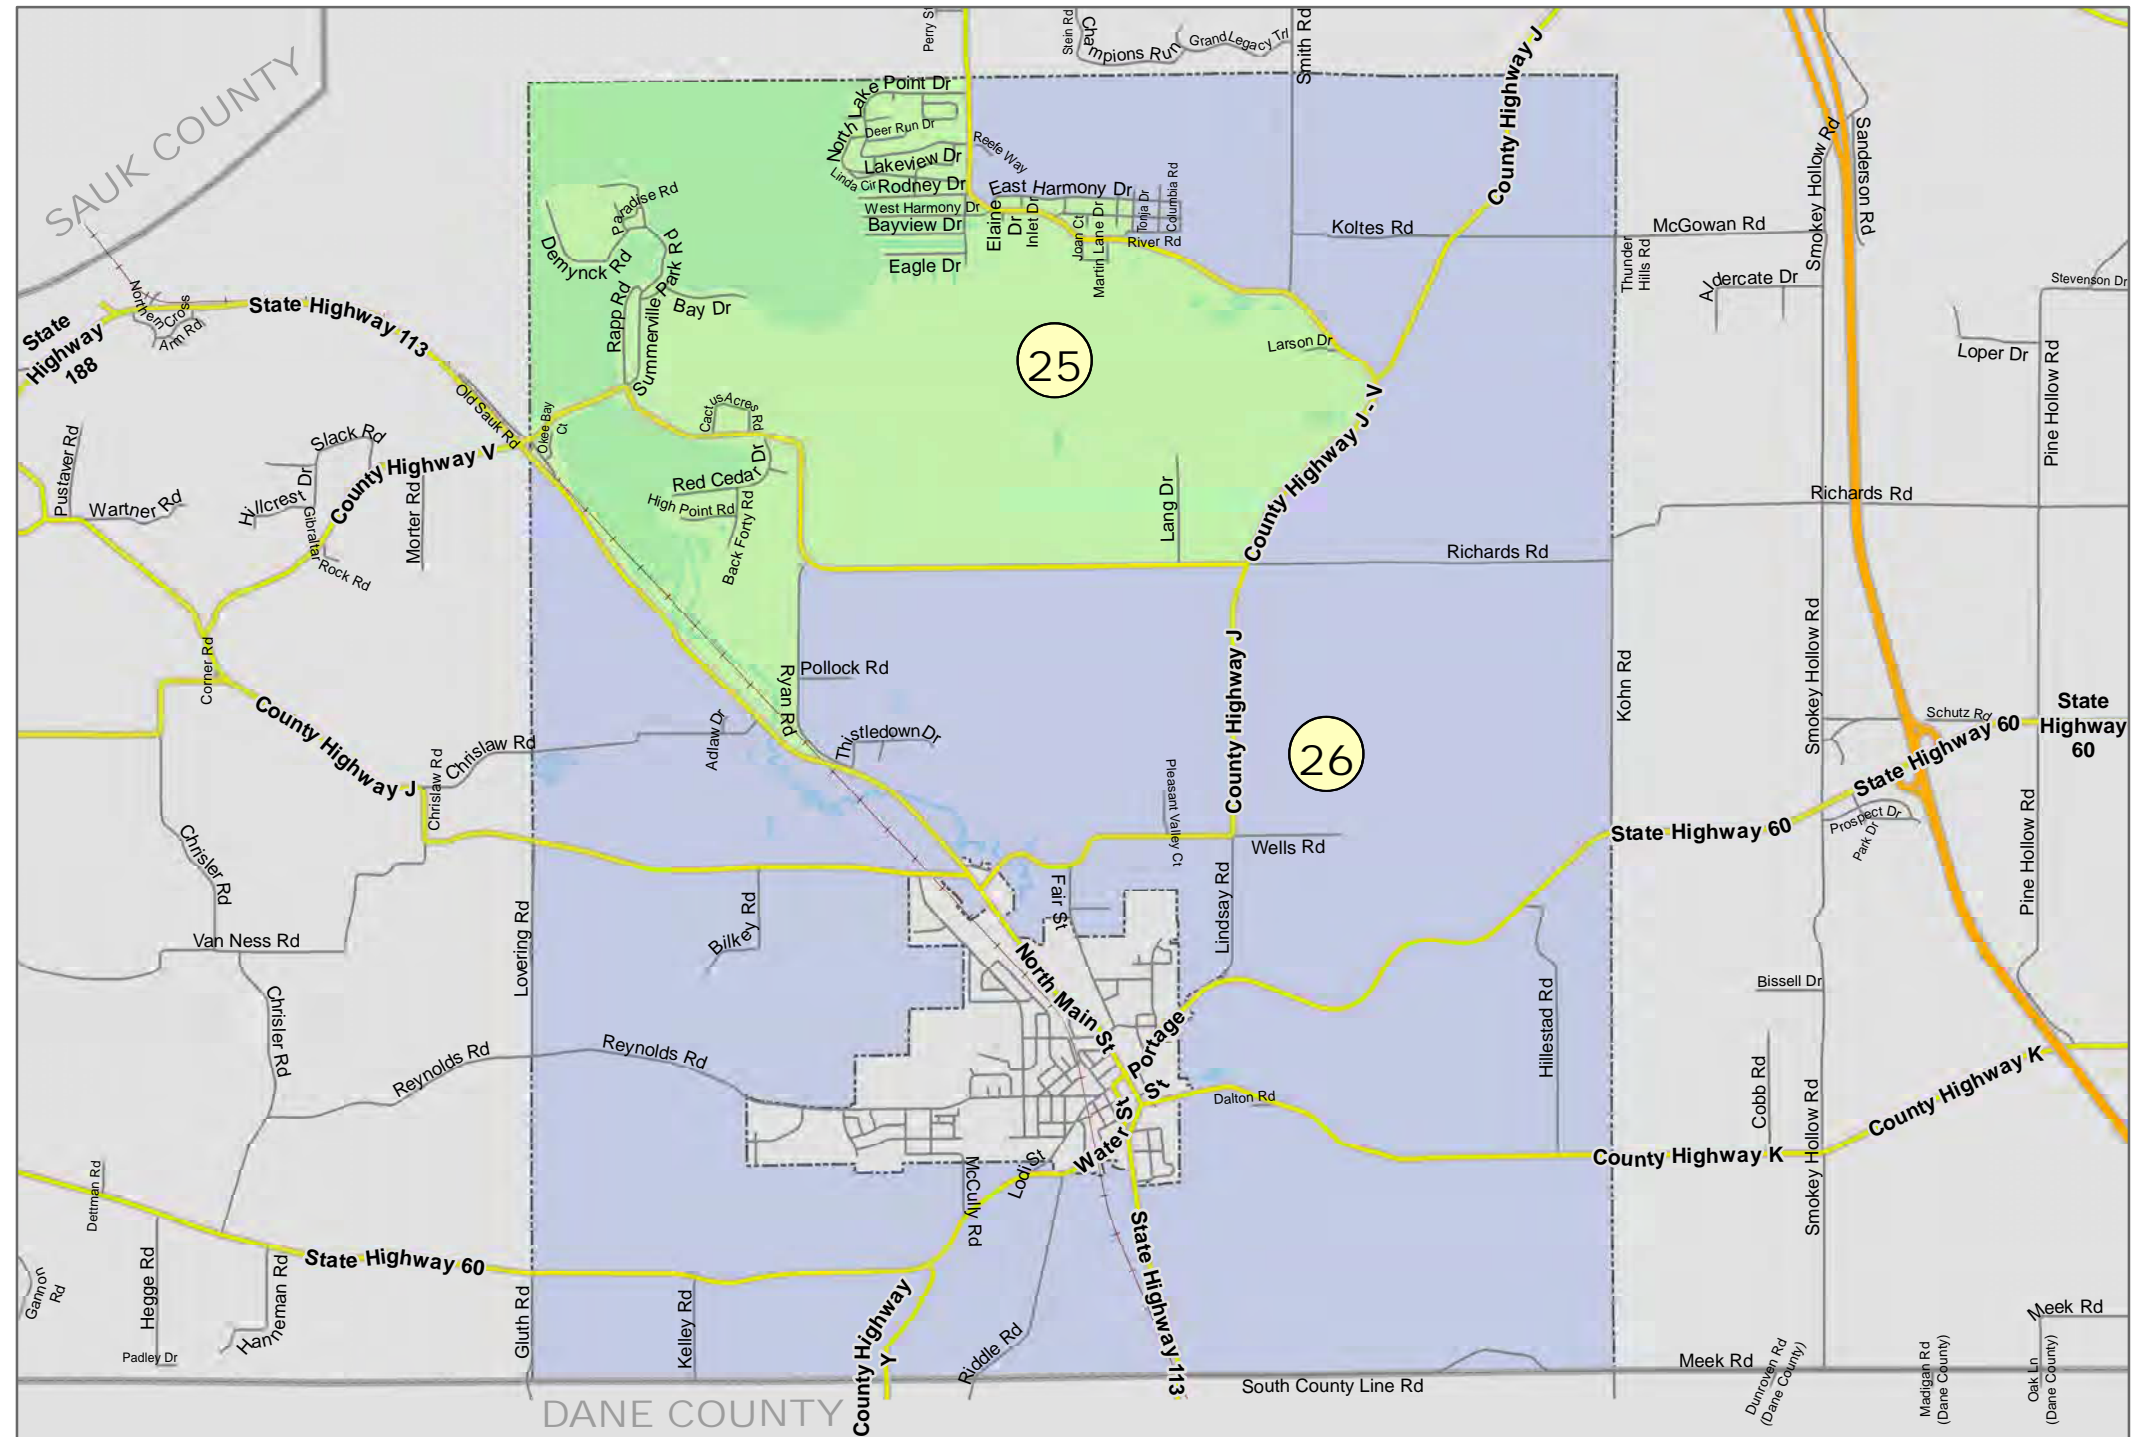

TOWN OF LODI

Legend

- Supervisory (#)
- Ward (W-#)

February 03, 2022
COLUMBIA COUNTY
DATE REVISION: 01

COLUMBIA COUNTY, WI

SUPERVISORY DISTRICT(S)

SCHOOL DISTRICT(S)