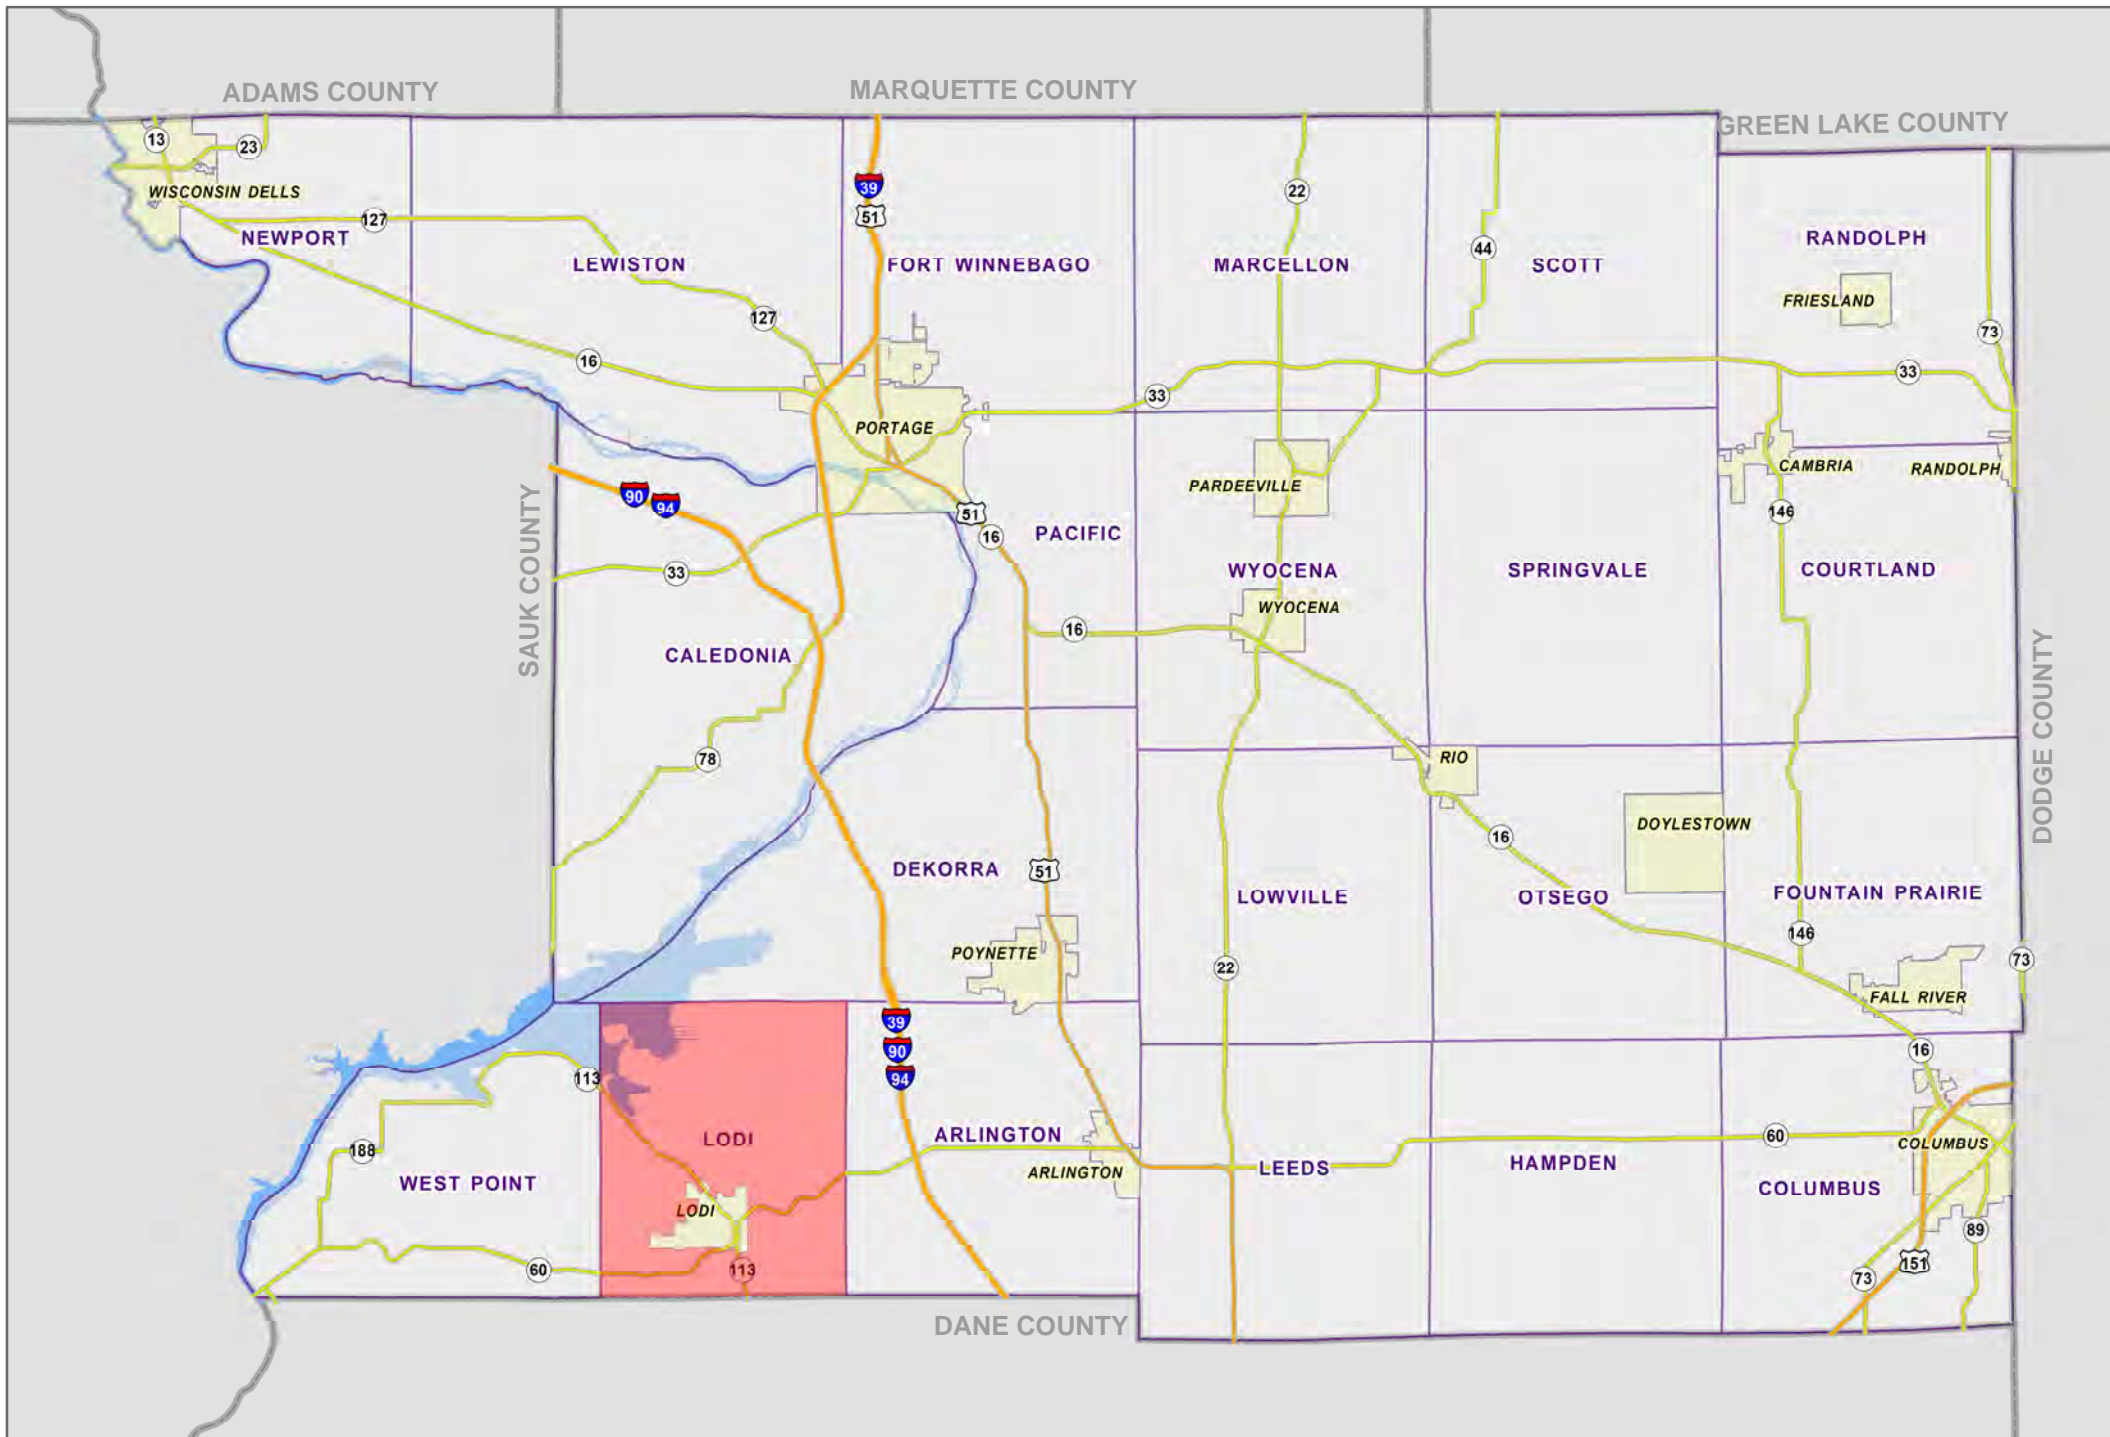

TOWN OF LODI

Legend

- Supervisory (#)
- Ward (W-#)

February 03, 2022
COLUMBIA COUNTY
DATE REVISION: 01

COLUMBIA COUNTY, WI

SUPERVISORY DISTRICT(S)

SCHOOL DISTRICT(S)