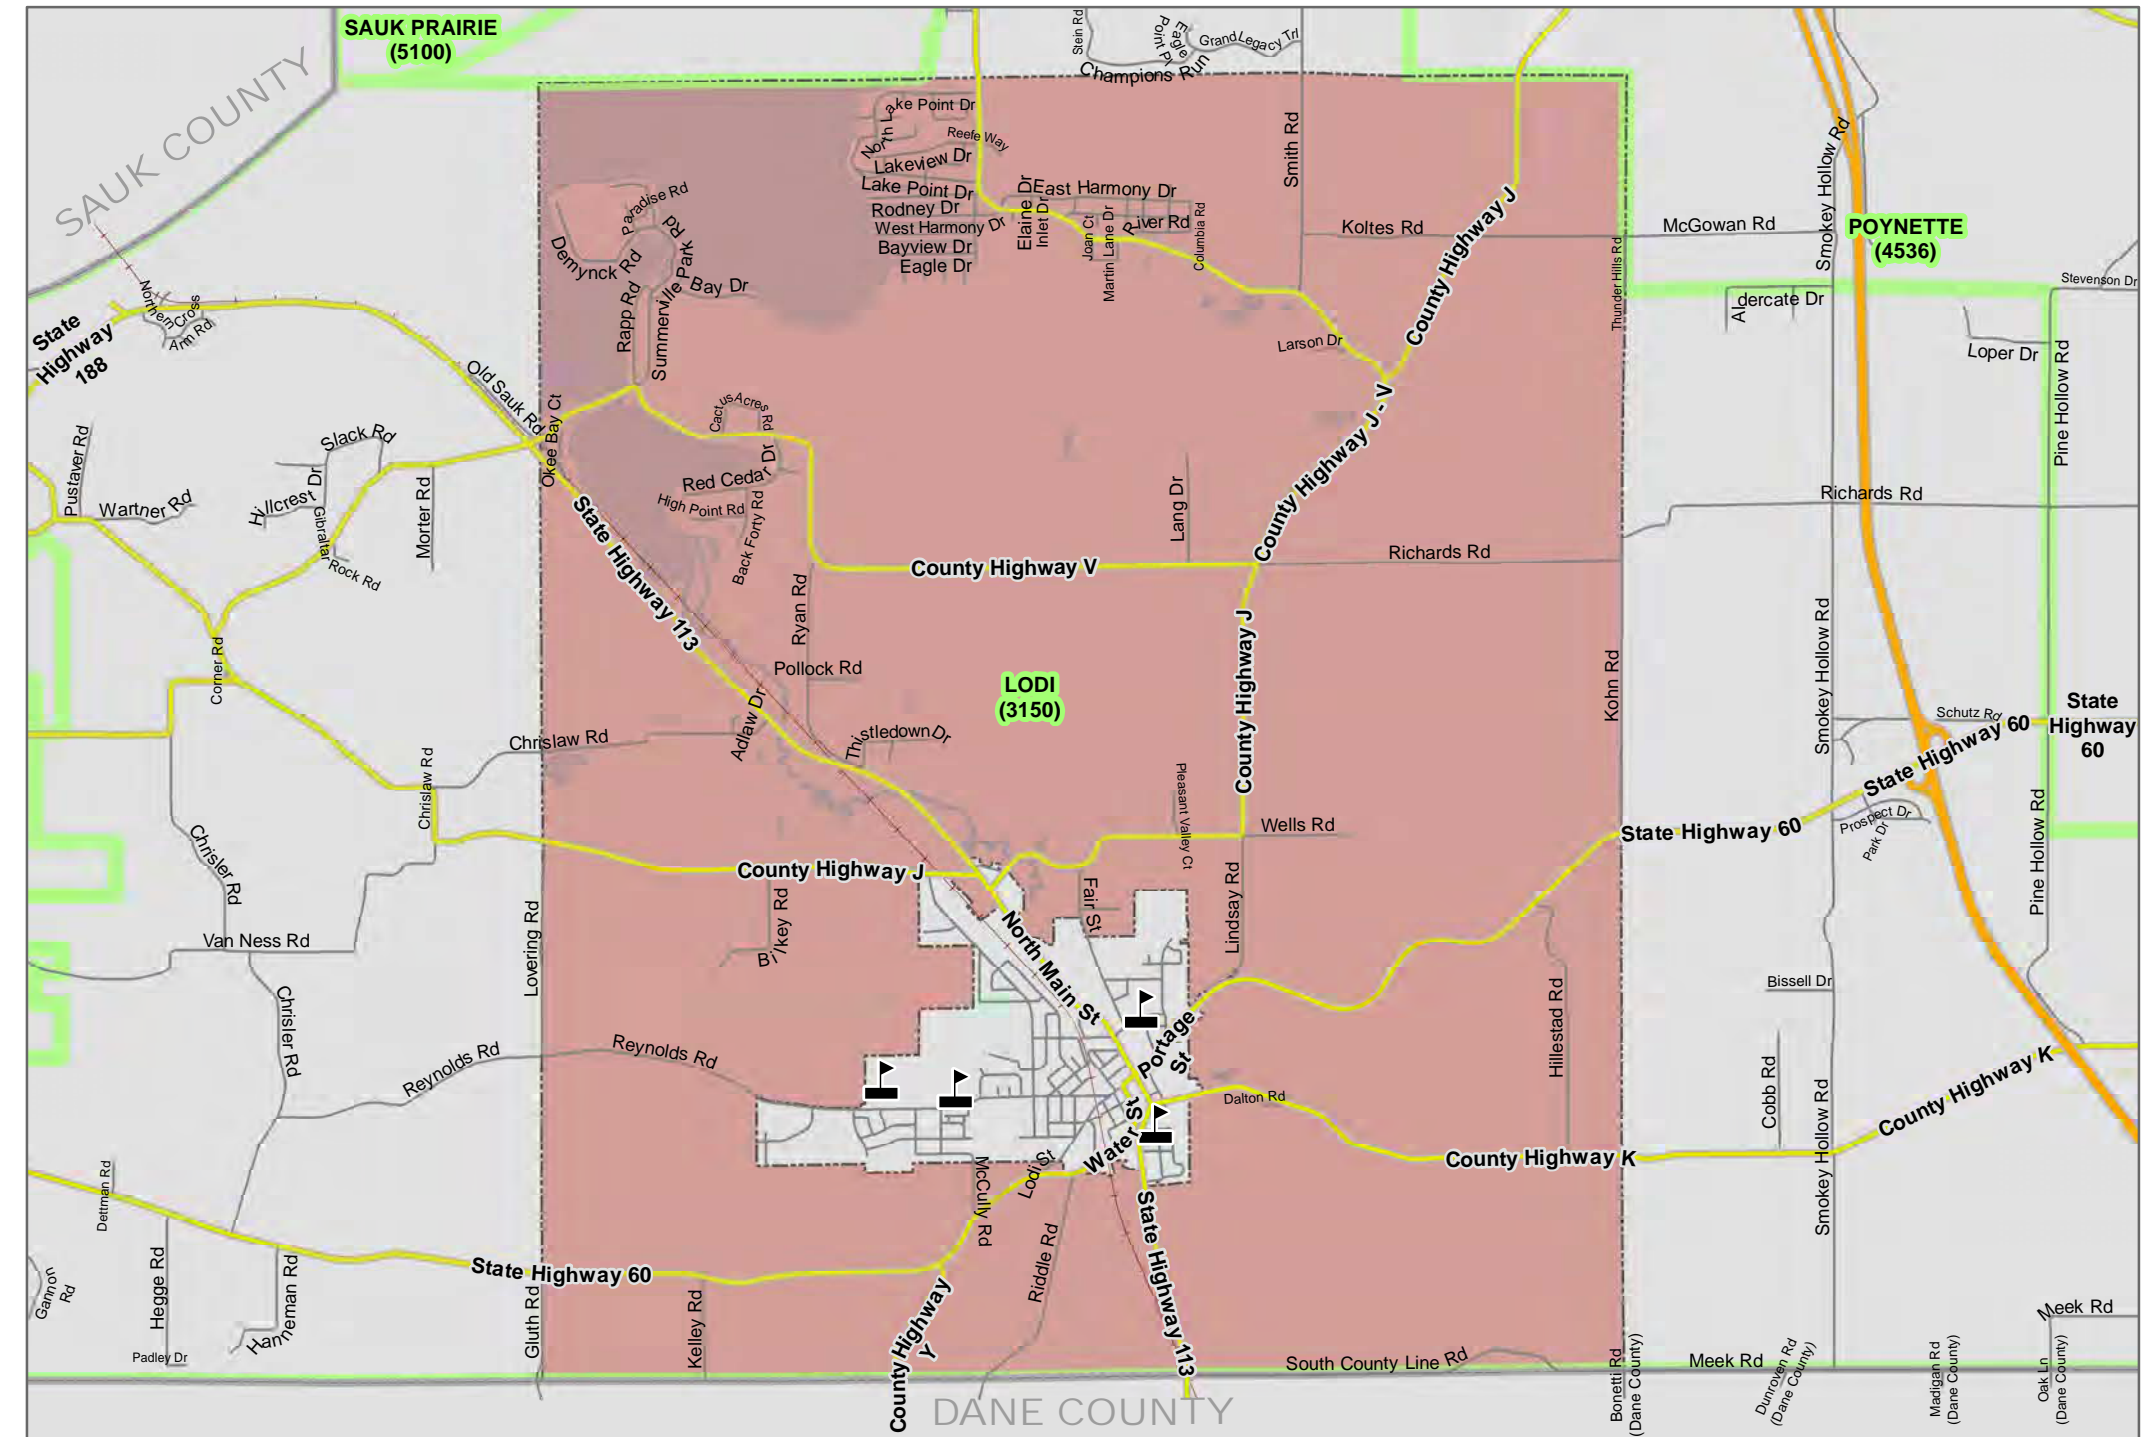

TOWN OF LODI

Legend

- Supervisory (#)
- Ward (W-#)

February 03, 2022
COLUMBIA COUNTY
DATE REVISION: 01

COLUMBIA COUNTY, WI

SUPERVISORY DISTRICT(S)

SCHOOL DISTRICT(S)