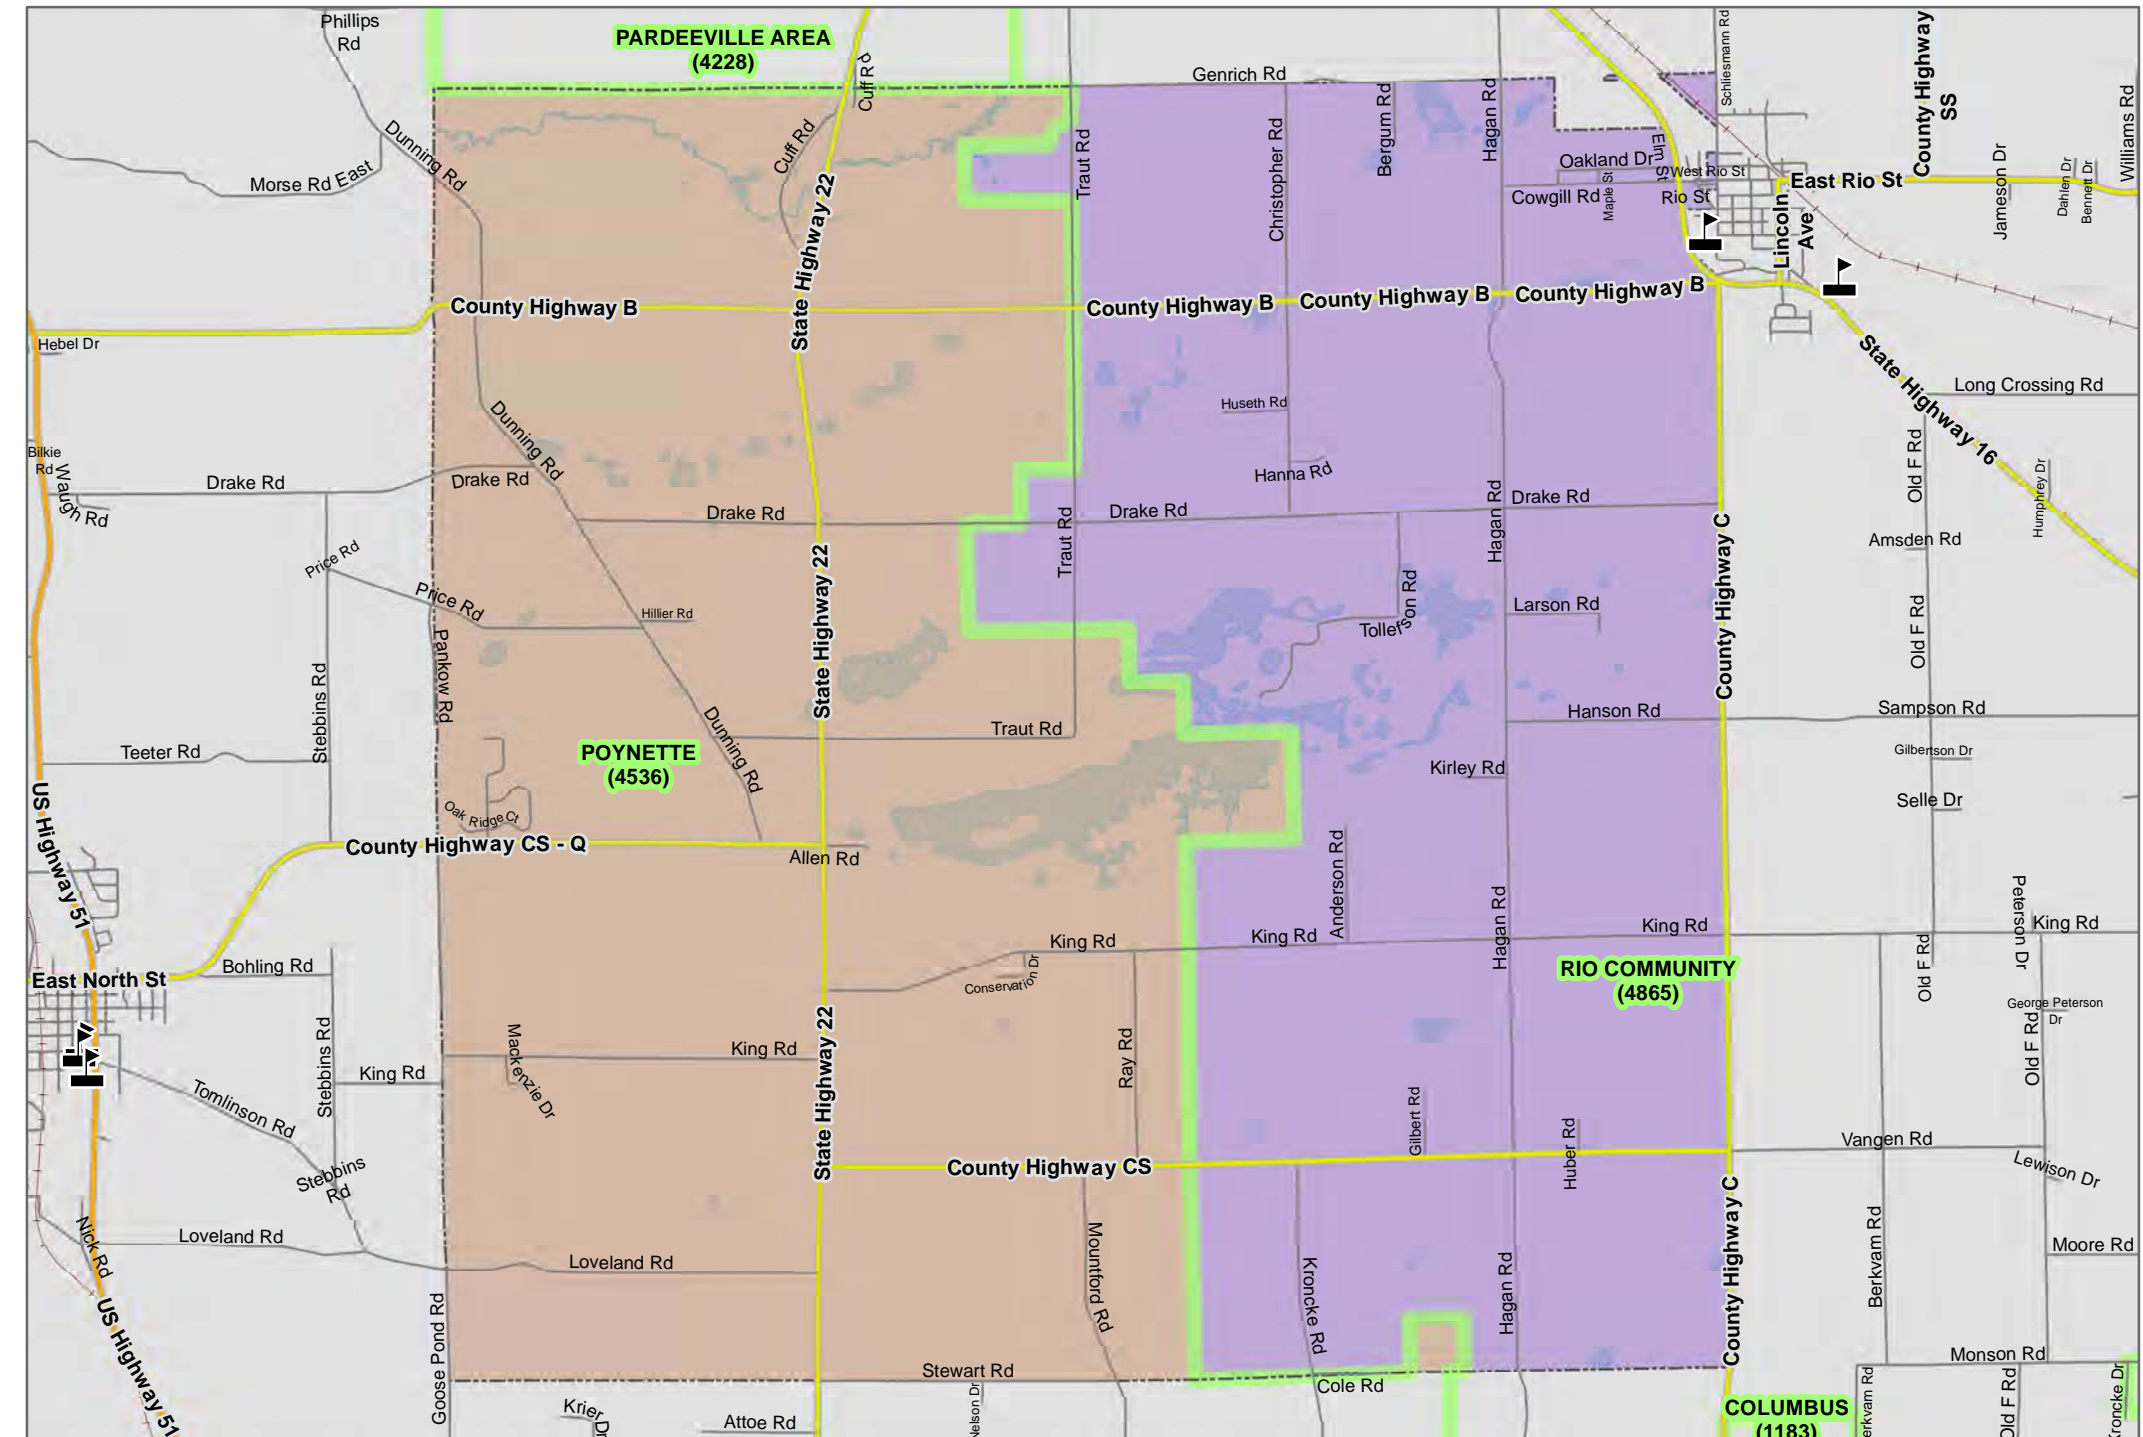

# TOWN OF LOWVILLE

Legend

- Supervisory (#)
- Ward (W-#)

COLUMBIA COUNTY, WI

SUPERVISORY DISTRICT(S)

SCHOOL DISTRICT(S)