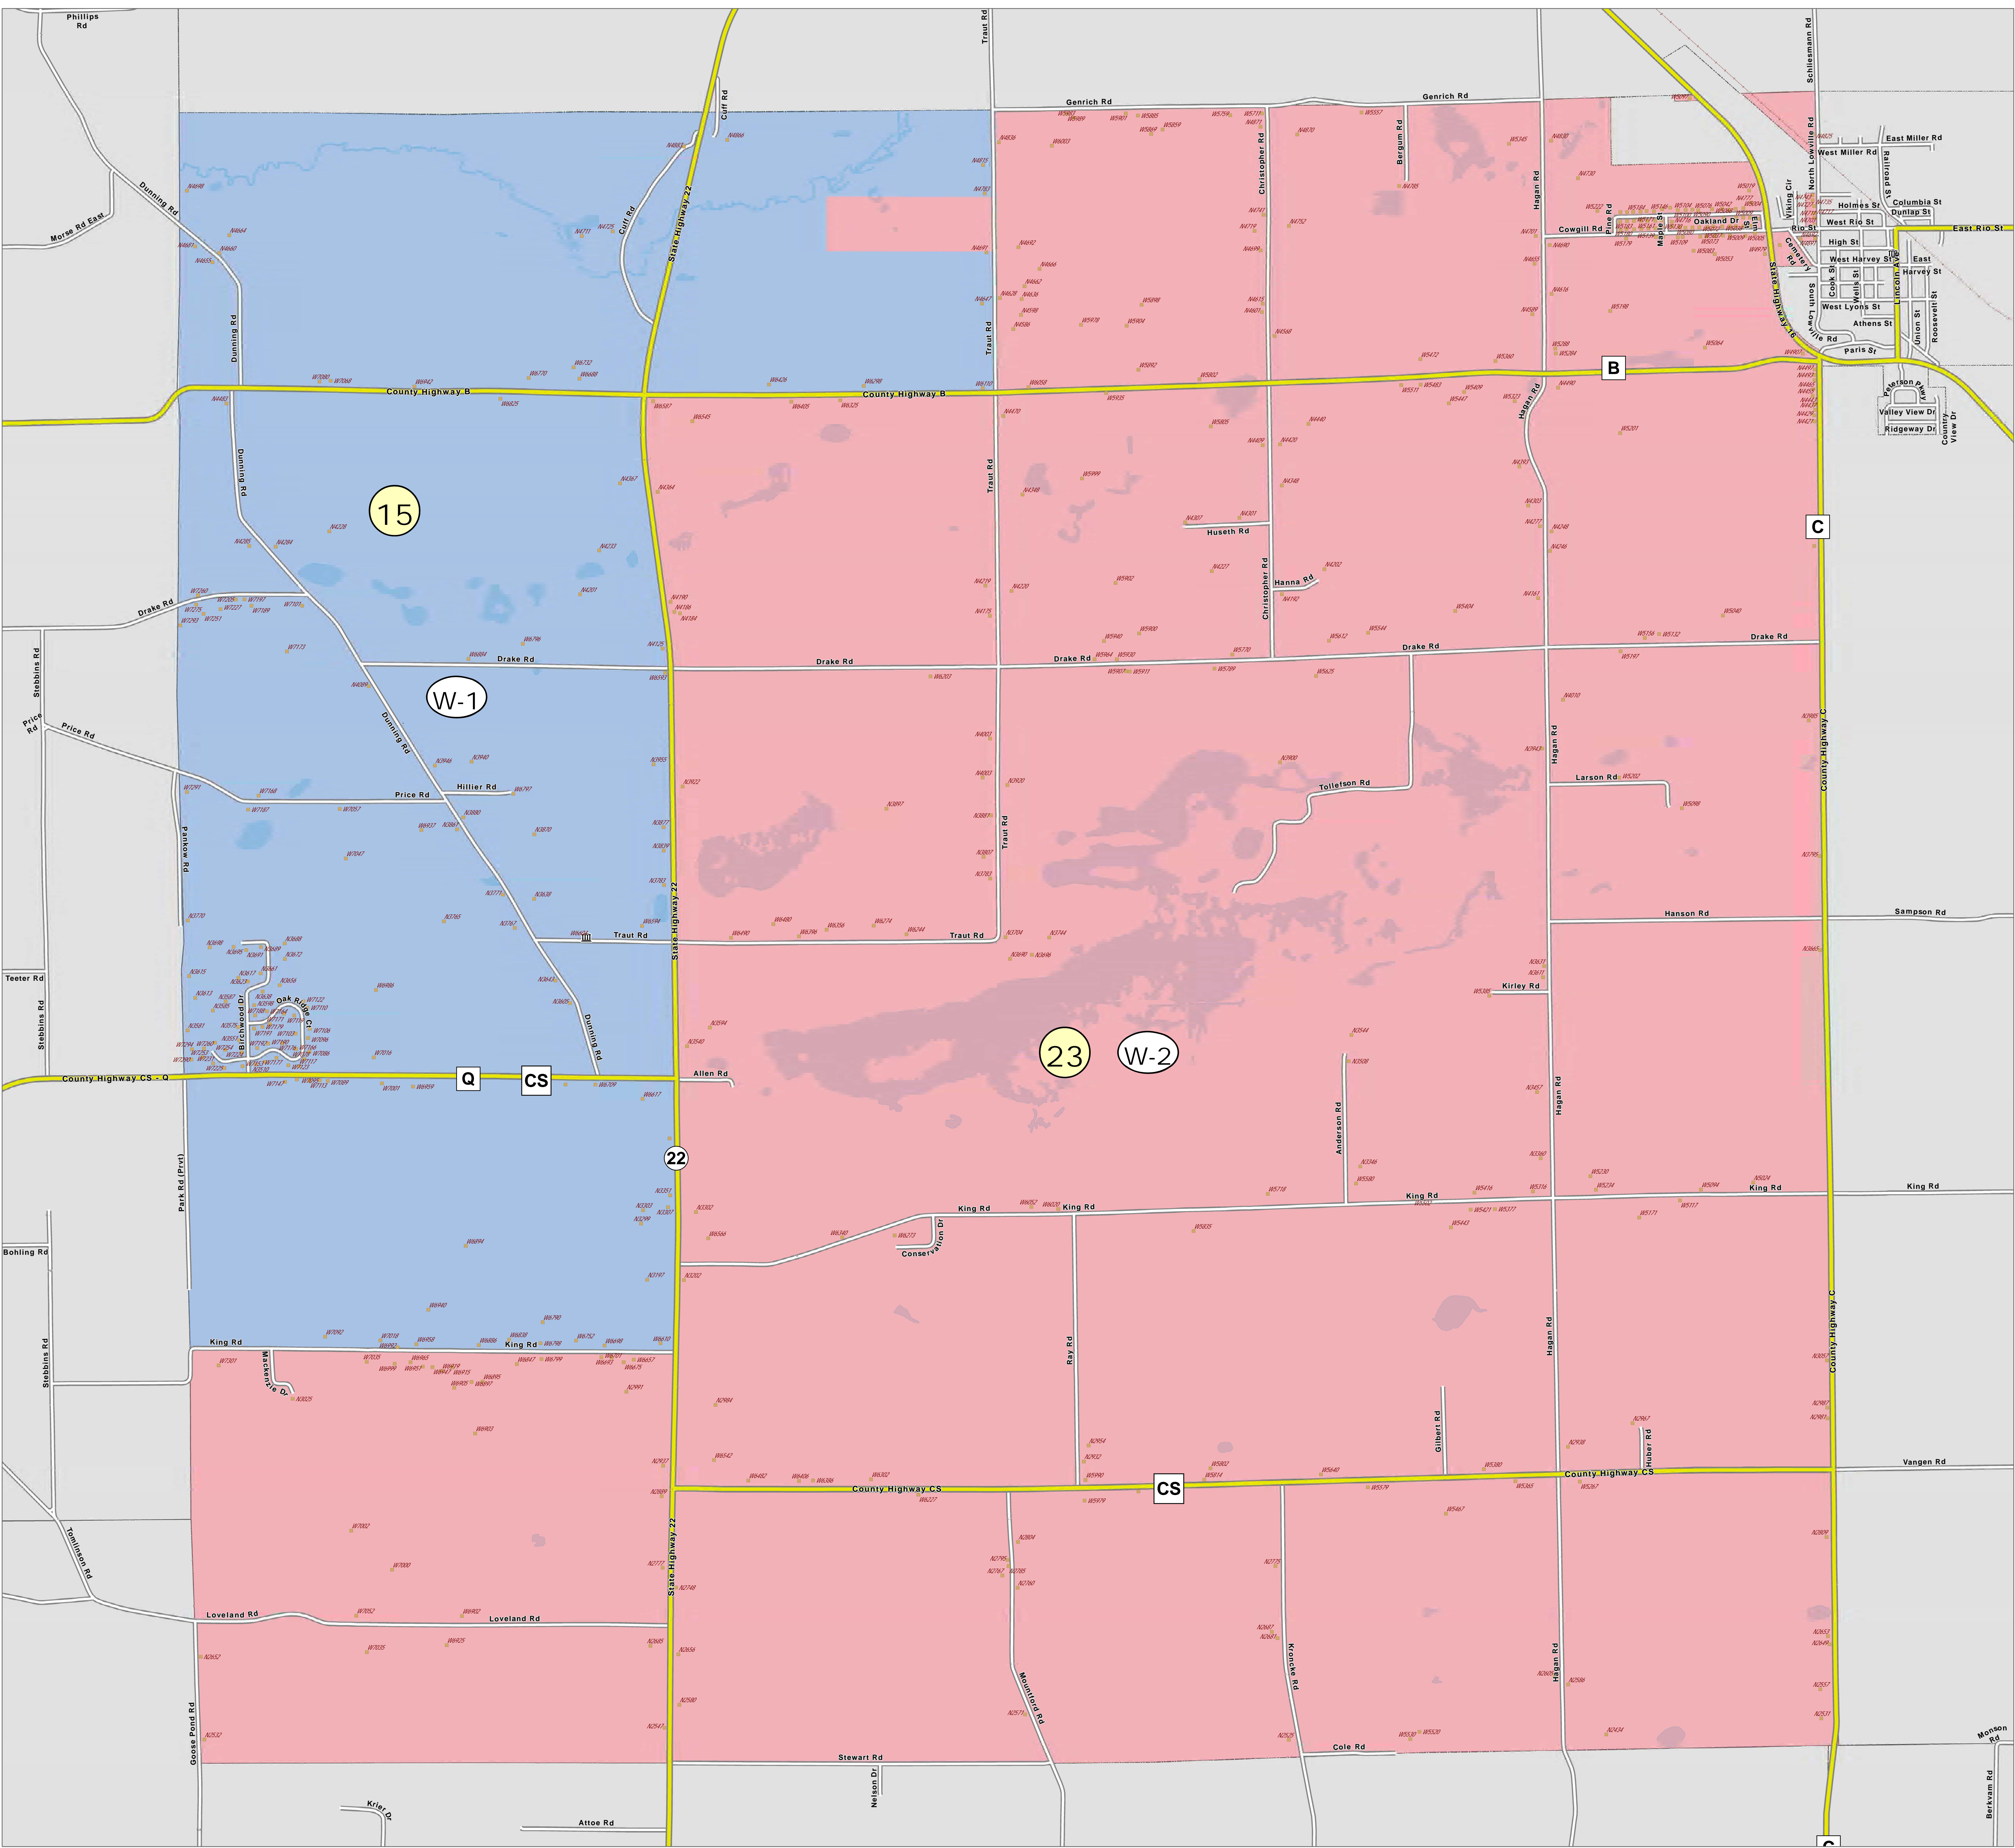

# TOWN OF LOWVILLE

Legend

- Supervisory (#)
- Ward (W-#)

COLUMBIA COUNTY, WI

SUPERVISORY DISTRICT(S)

SCHOOL DISTRICT(S)