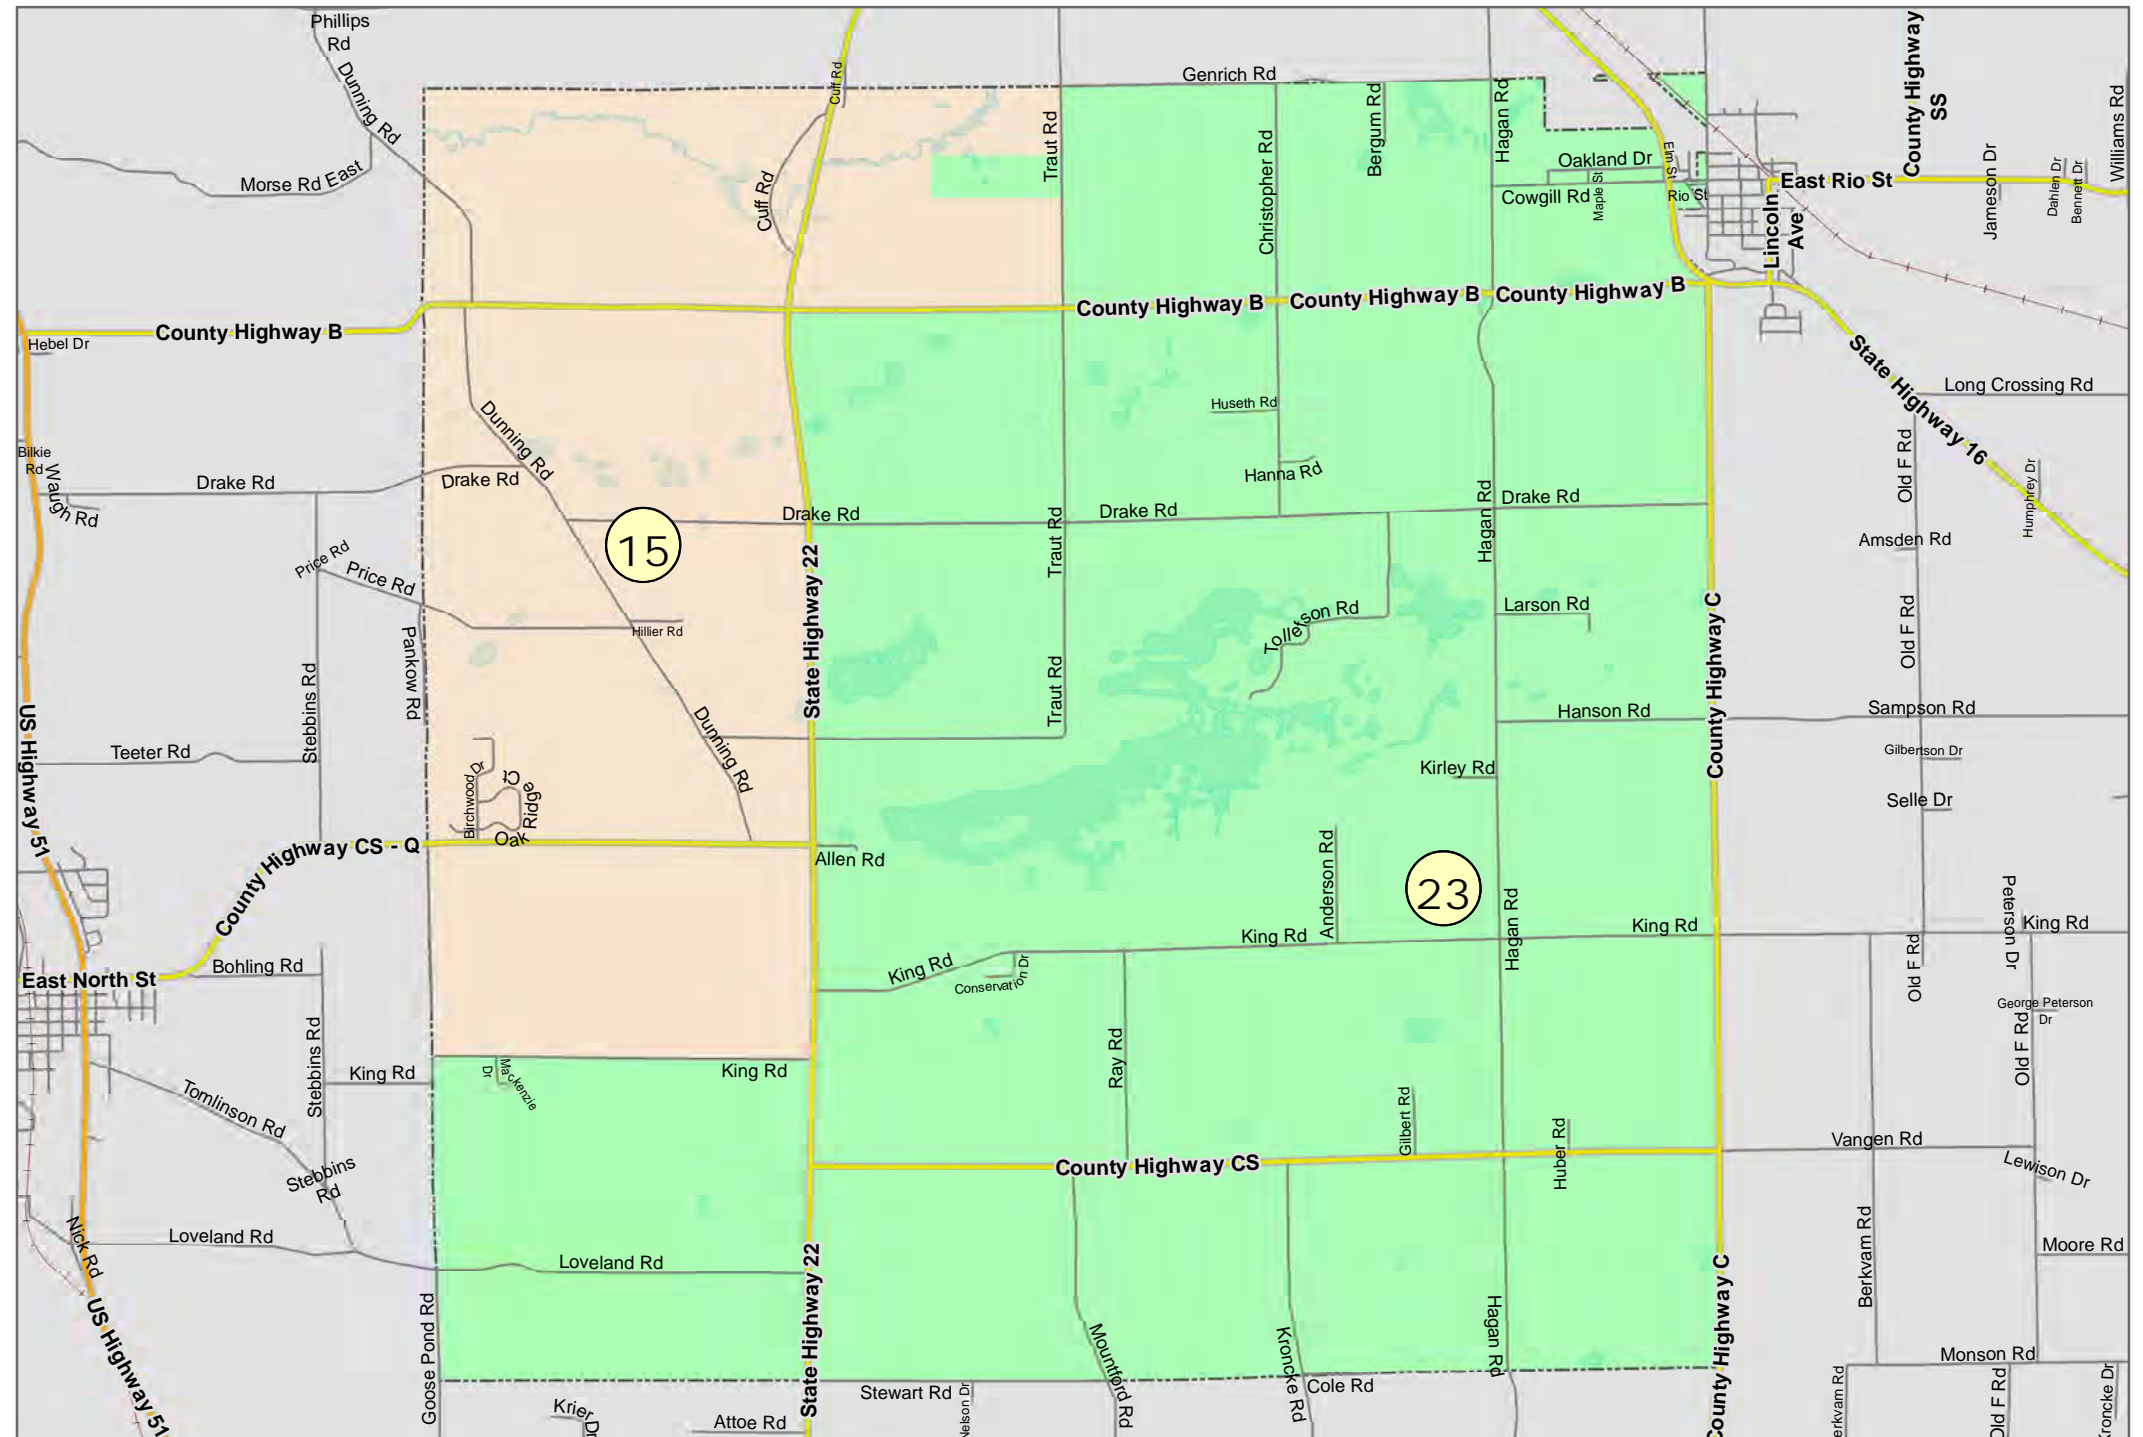

# TOWN OF LOWVILLE

Legend

- Supervisory (#)
- Ward (W-#)

COLUMBIA COUNTY, WI

SUPERVISORY DISTRICT(S)

SCHOOL DISTRICT(S)