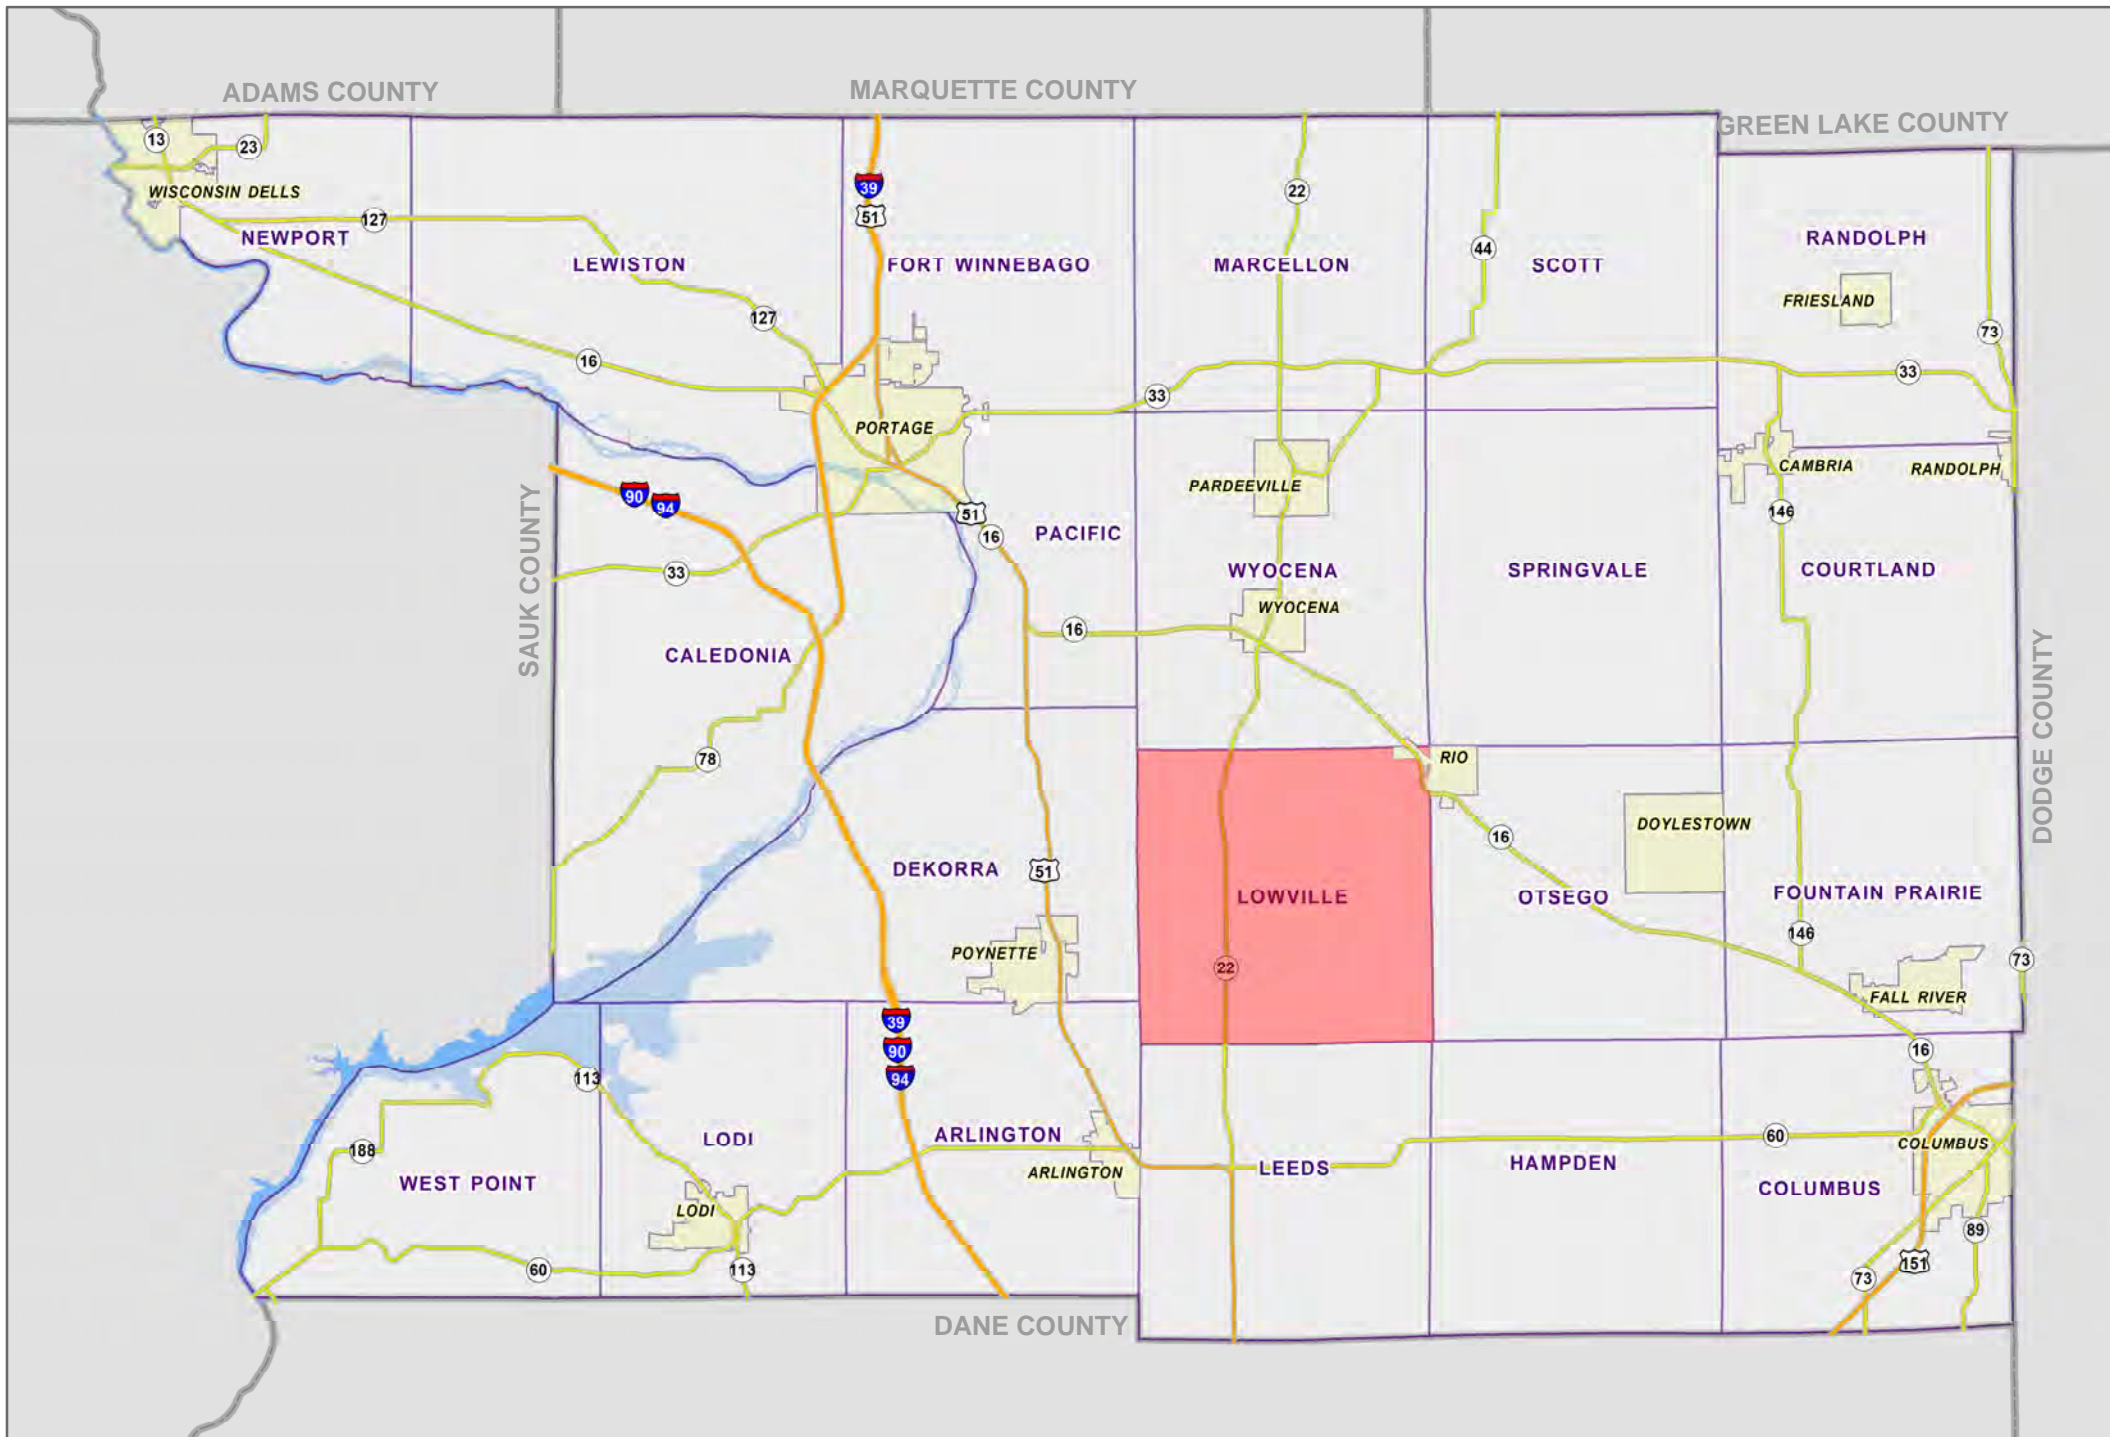

# TOWN OF LOWVILLE

Legend

- Supervisory (#)
- Ward (W-#)

COLUMBIA COUNTY, WI

SUPERVISORY DISTRICT(S)

SCHOOL DISTRICT(S)