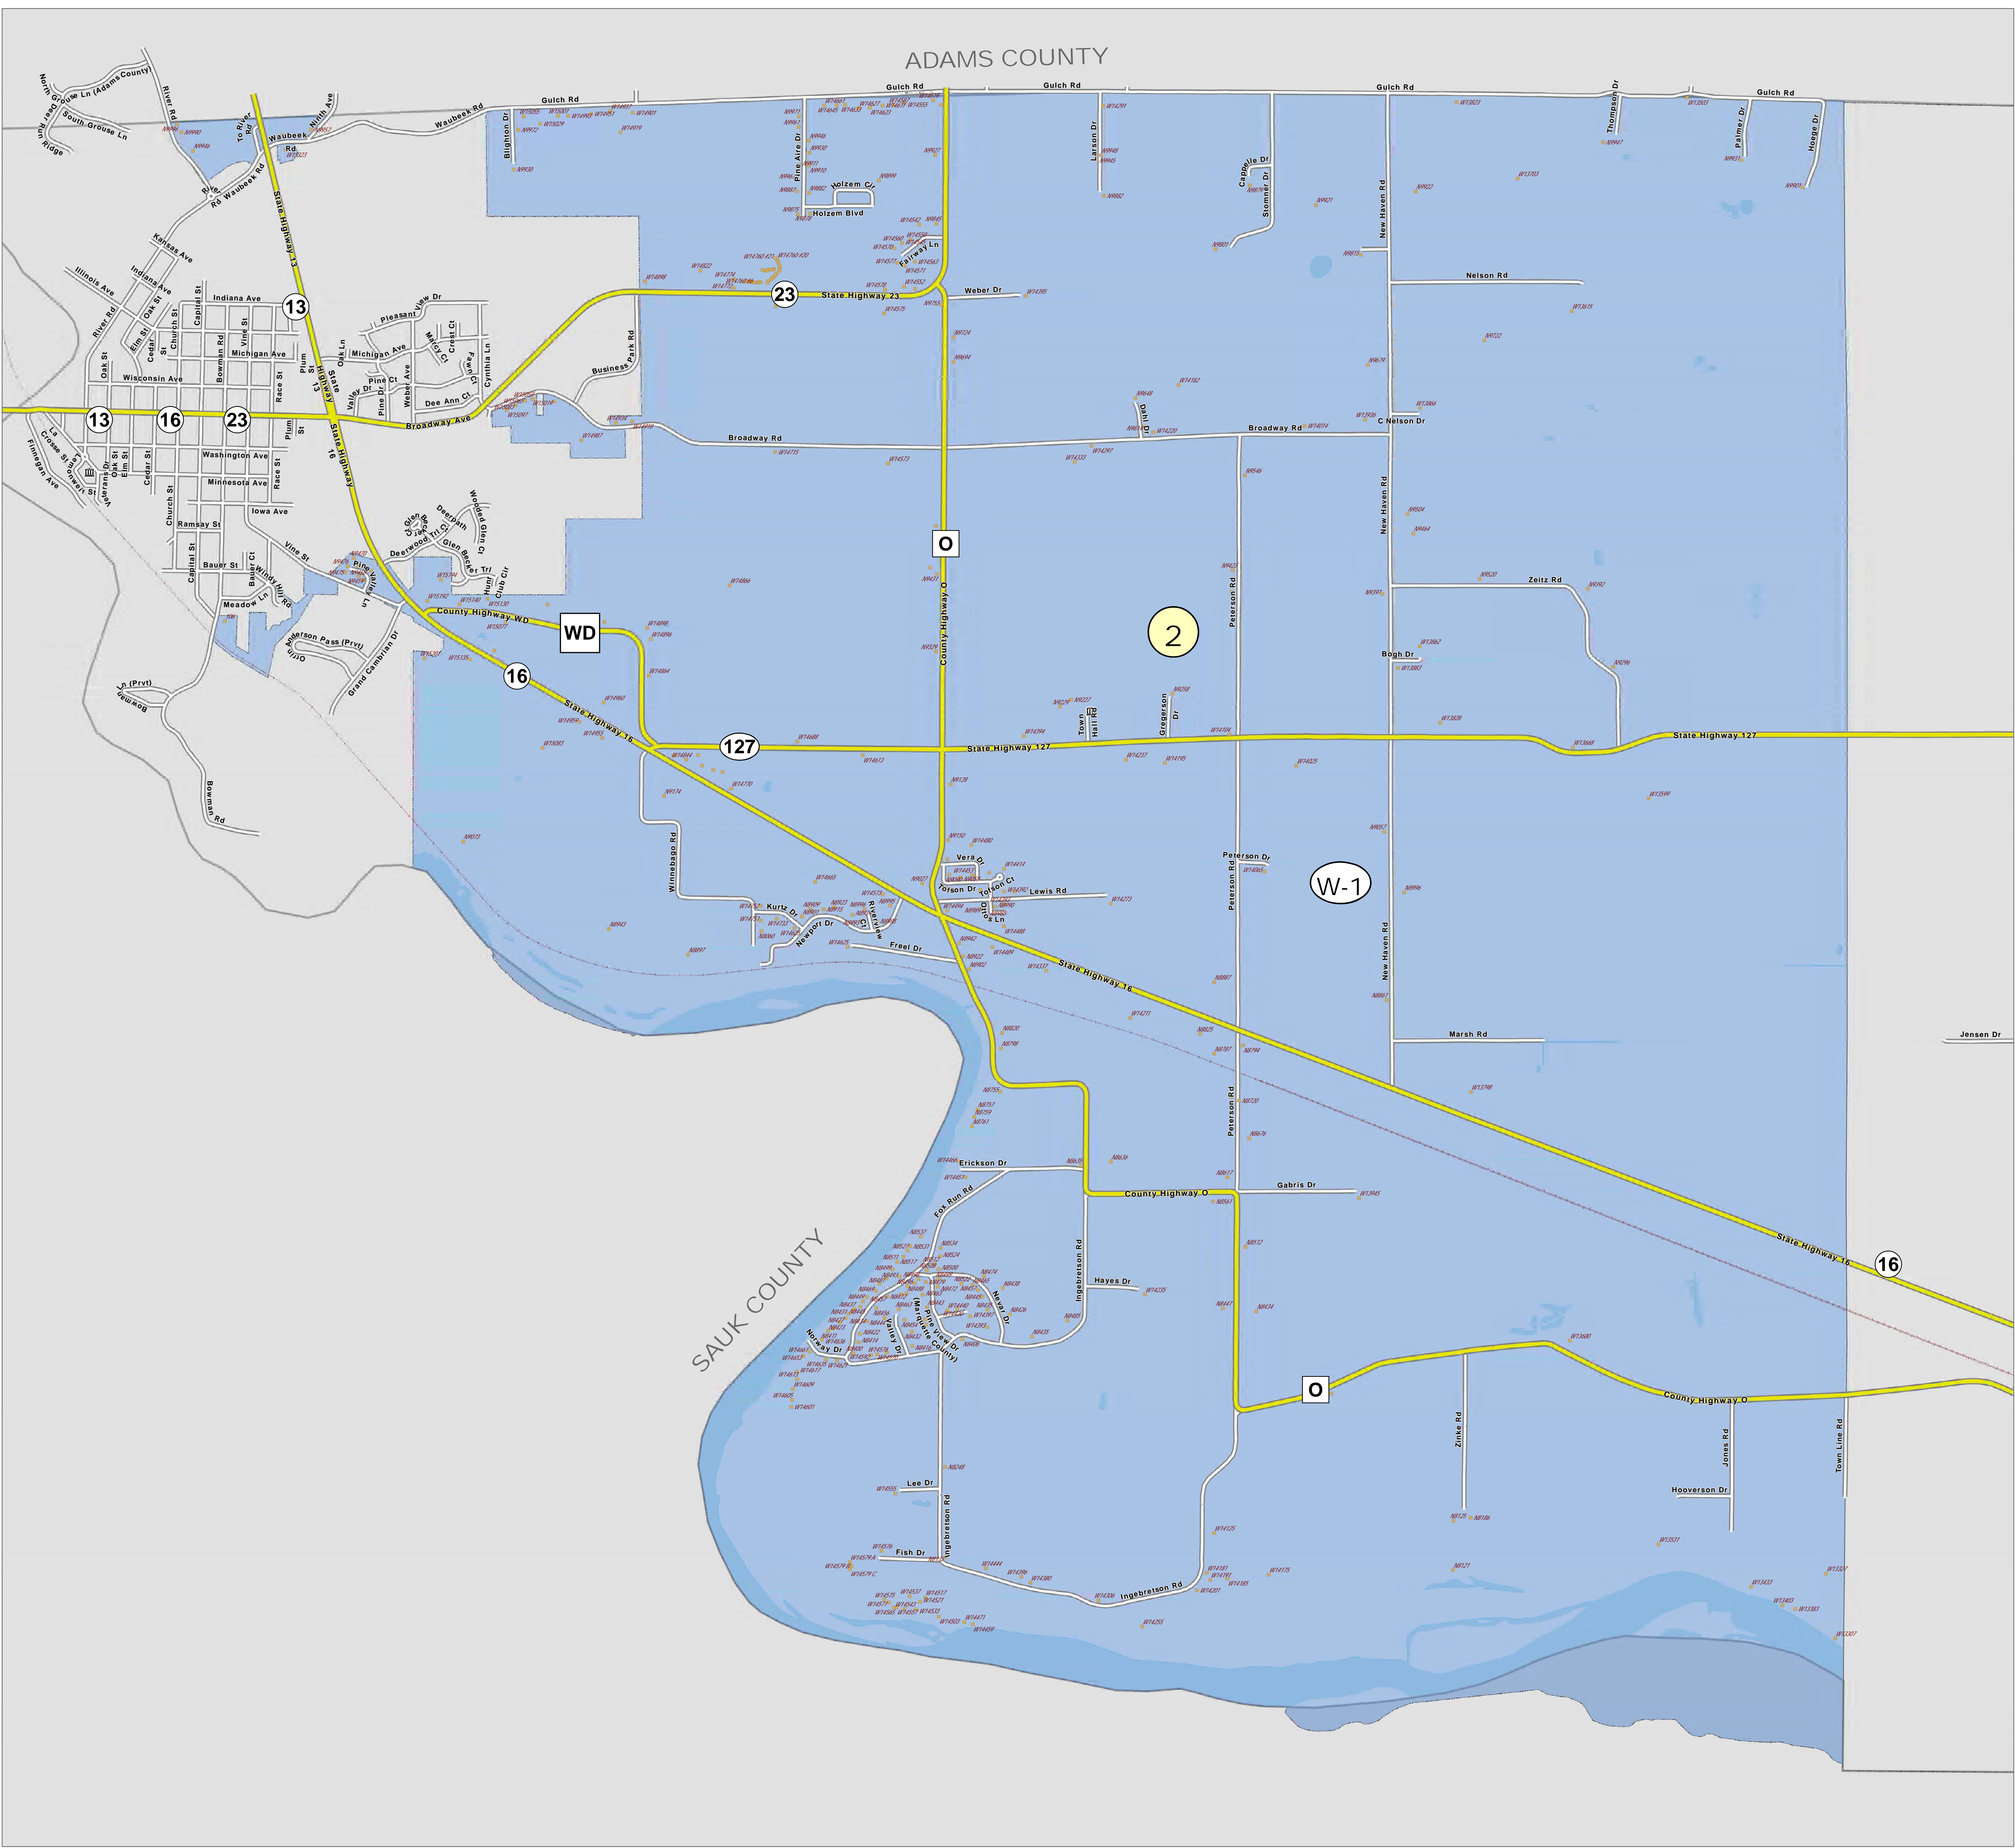

TOWN OF NEWPORT

Legend

- Supervisory (#)
- Ward (W-#)

COLUMBIA COUNTY, WI

SUPERVISORY DISTRICT(S)

SCHOOL DISTRICT(S)