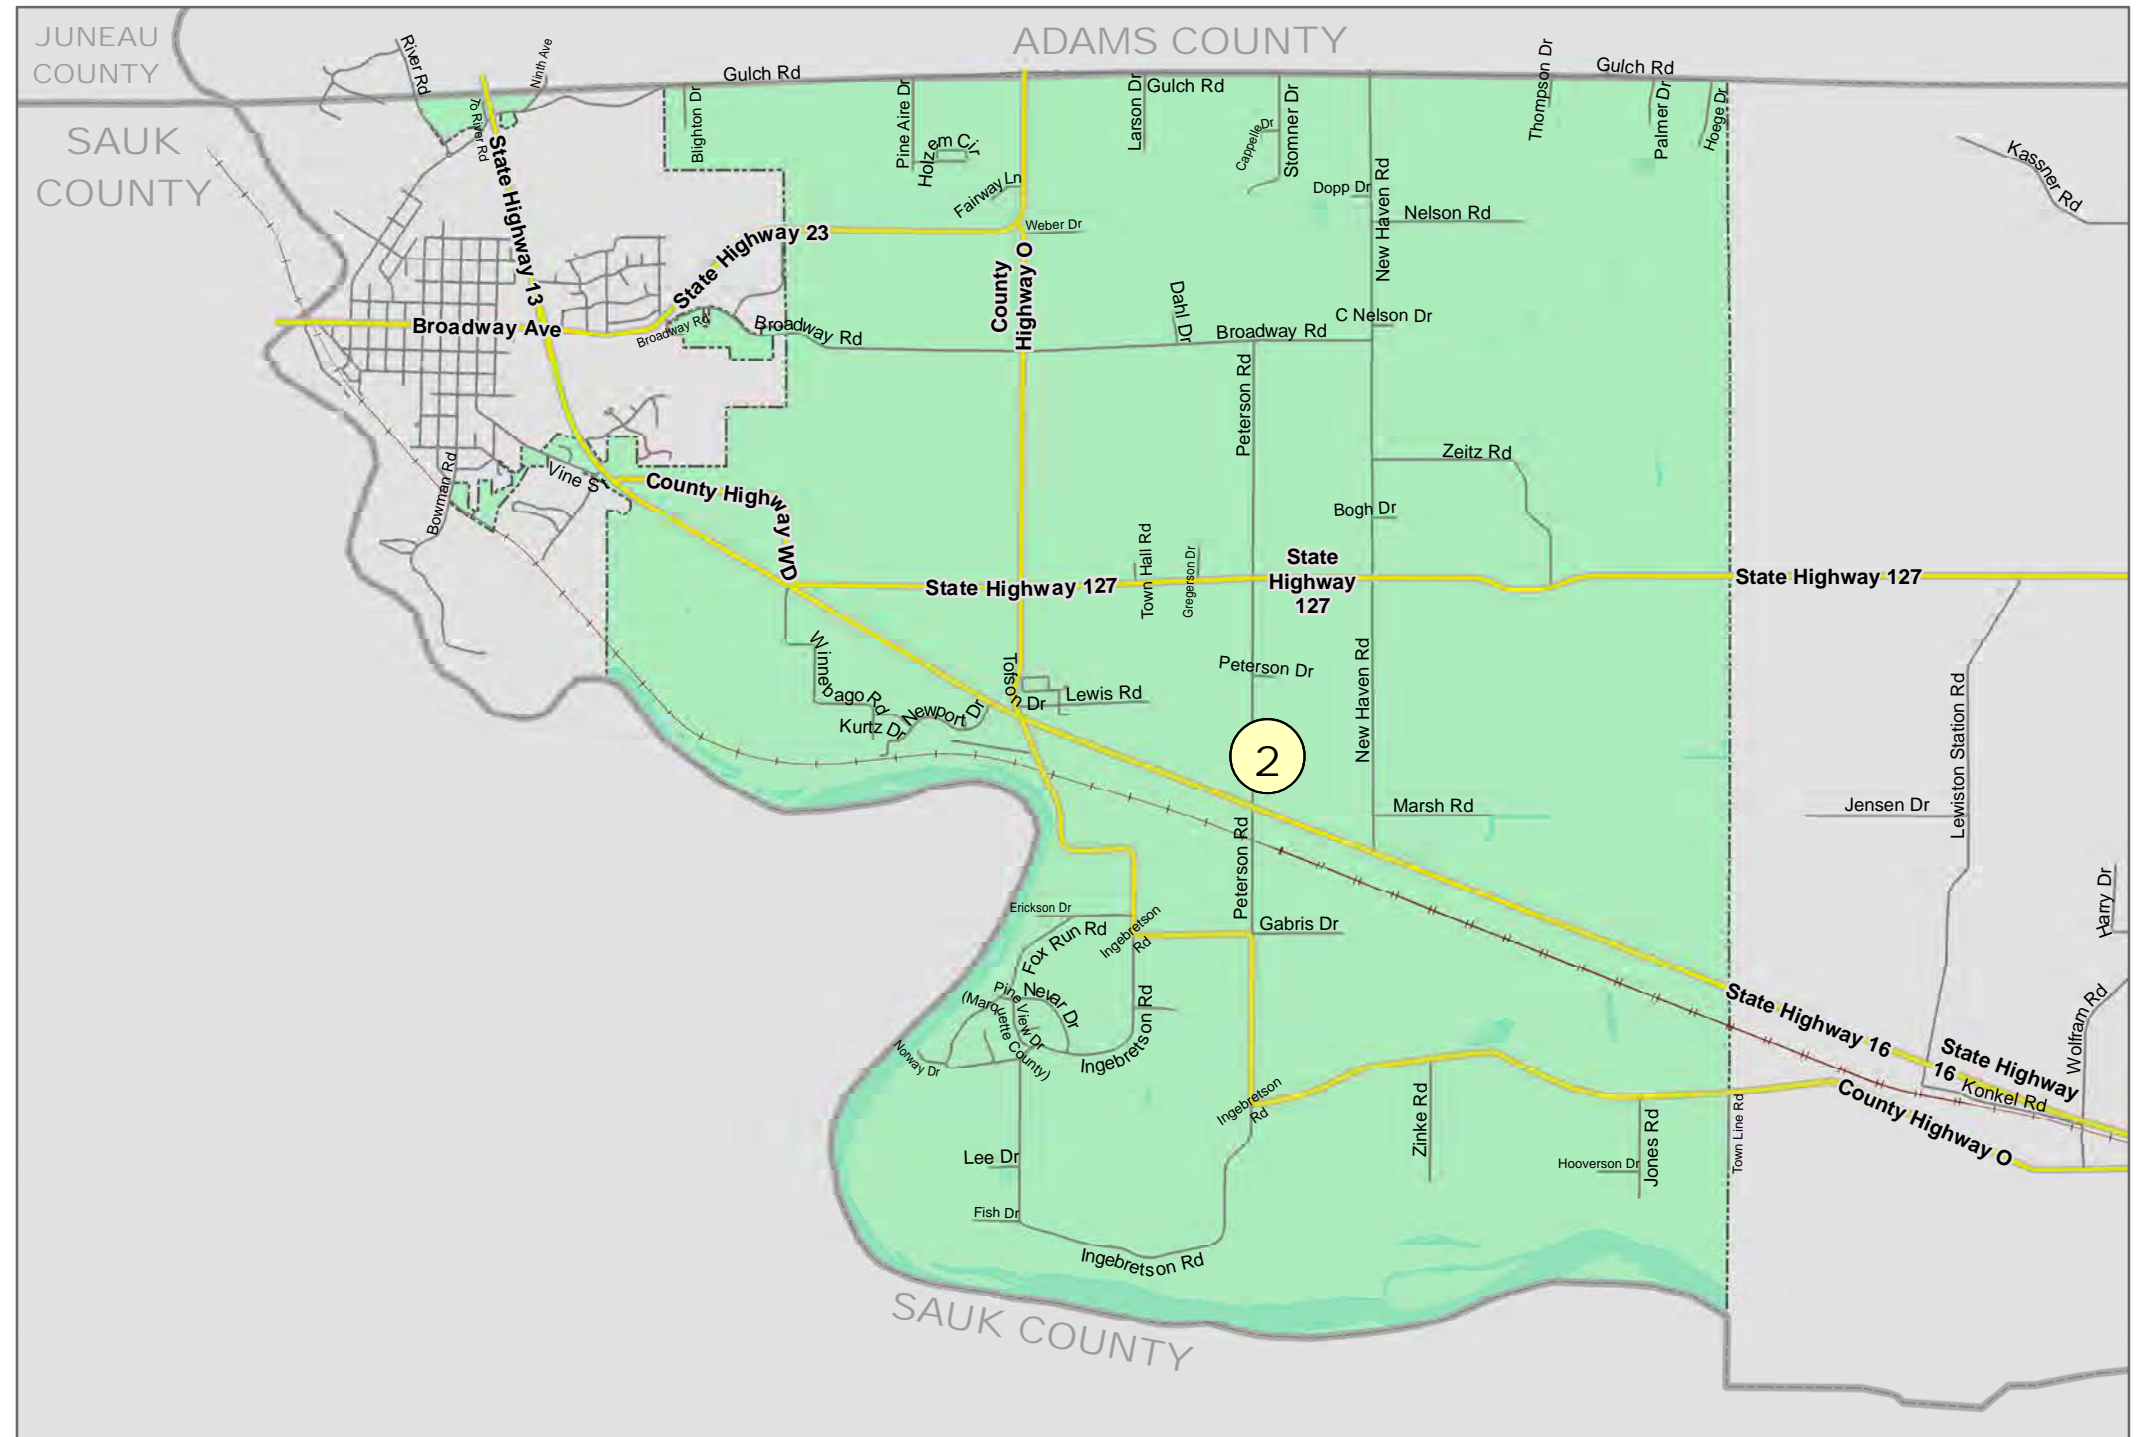

TOWN OF NEWPORT

Legend

- Supervisory (#)
- Ward (W-#)

COLUMBIA COUNTY, WI

SUPERVISORY DISTRICT(S)

SCHOOL DISTRICT(S)