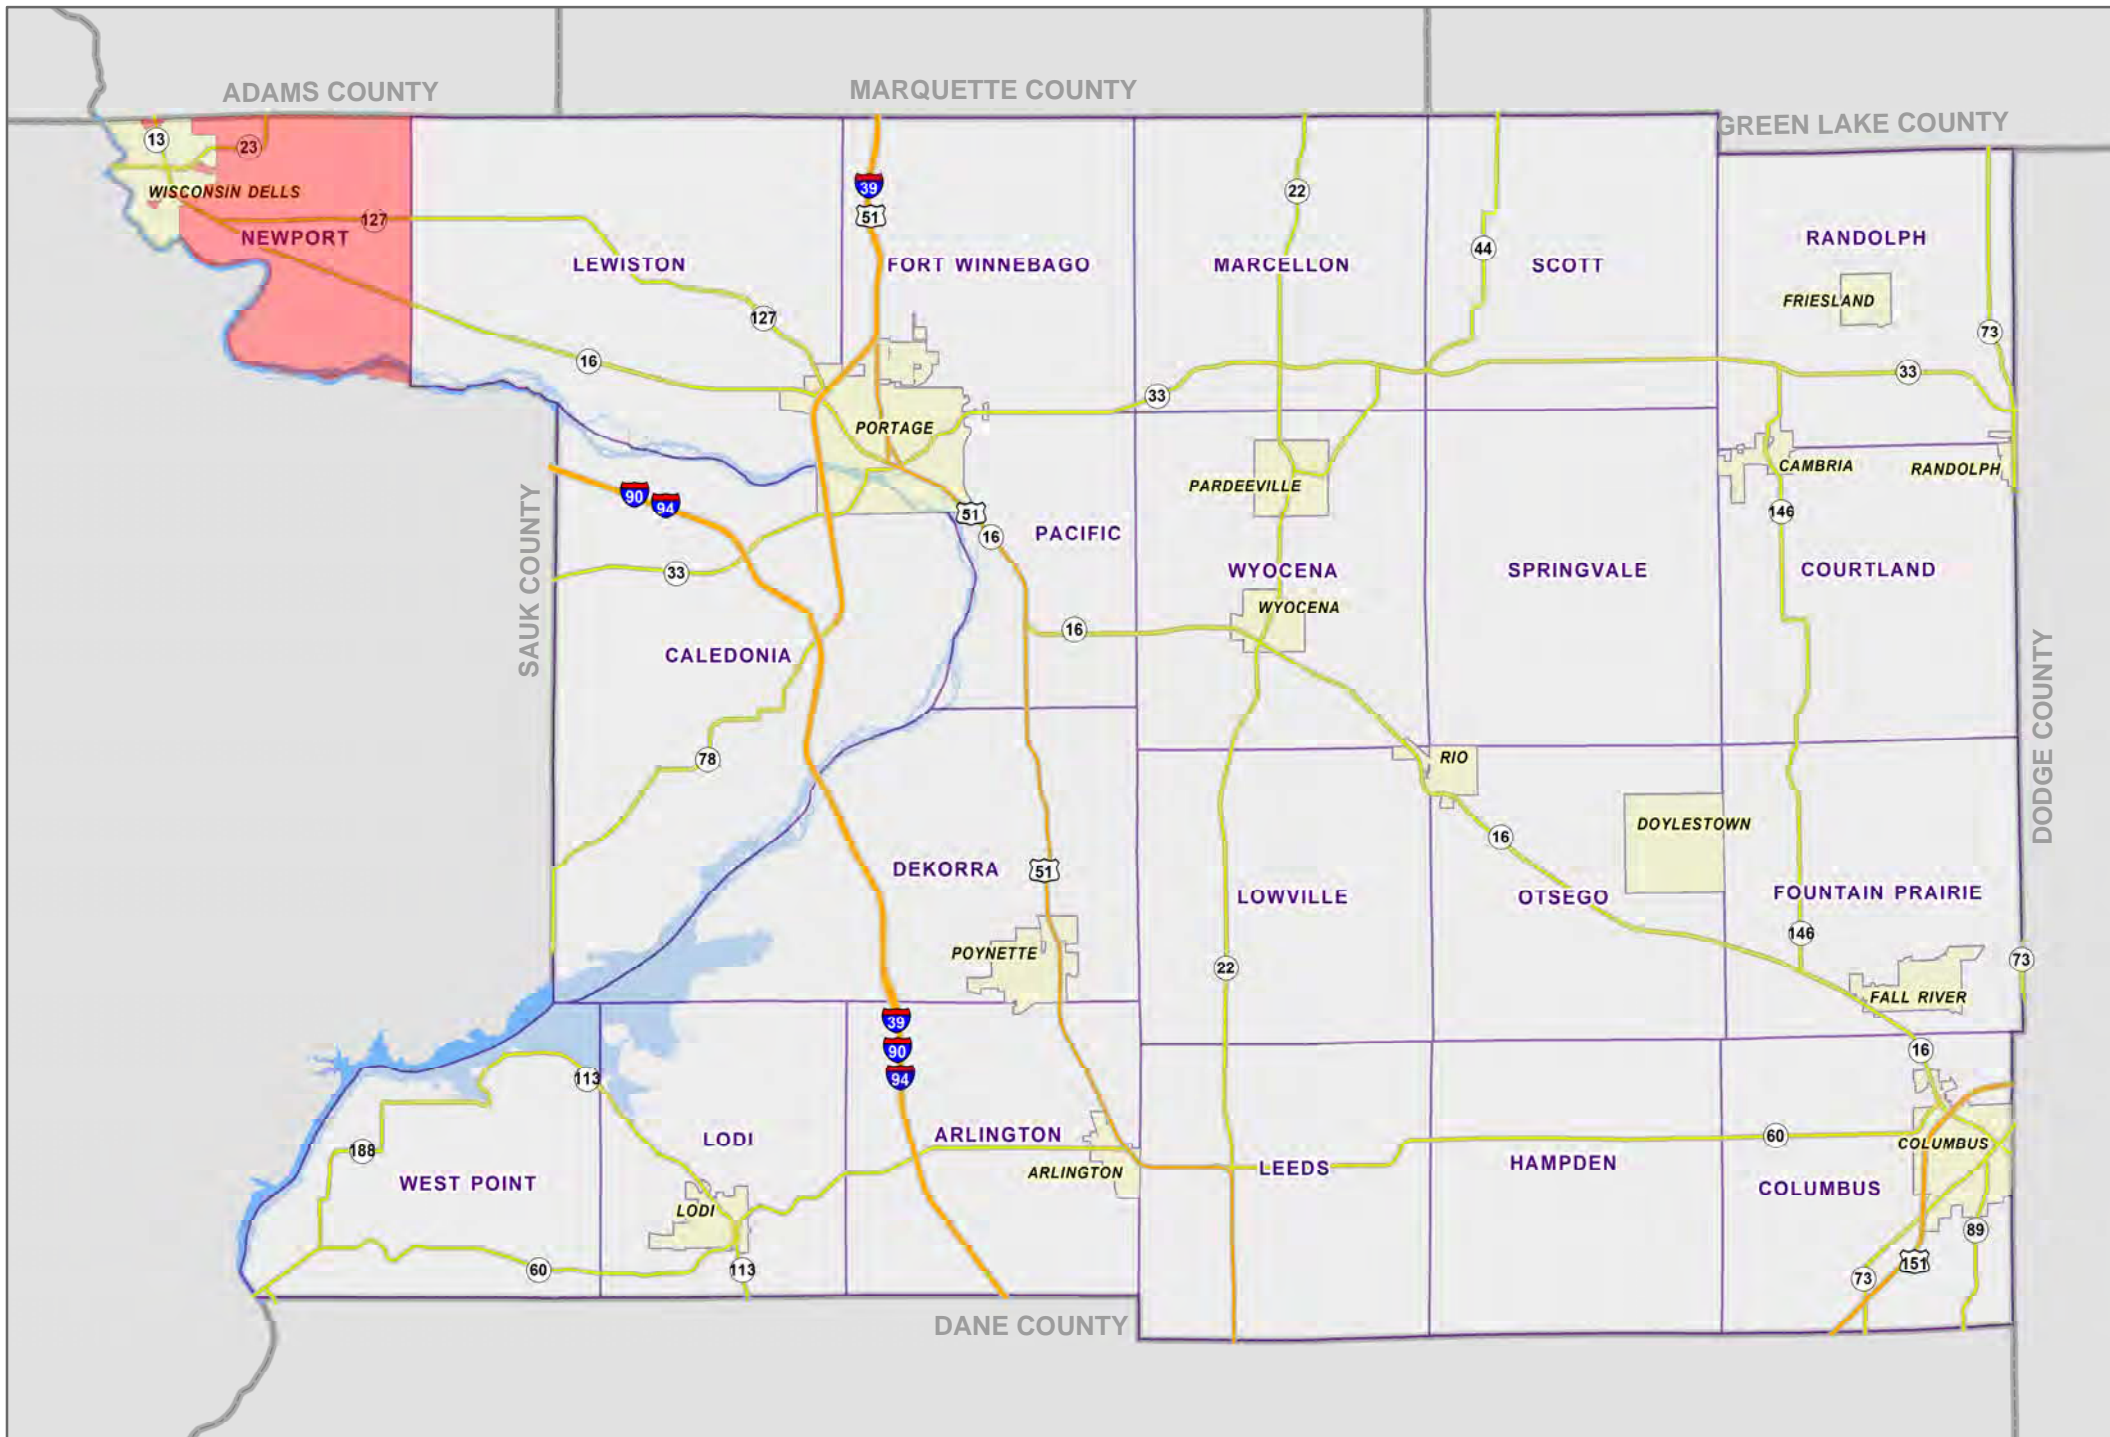

TOWN OF NEWPORT

Legend

- Supervisory (#)
- Ward (W-#)

COLUMBIA COUNTY, WI

SUPERVISORY DISTRICT(S)

SCHOOL DISTRICT(S)