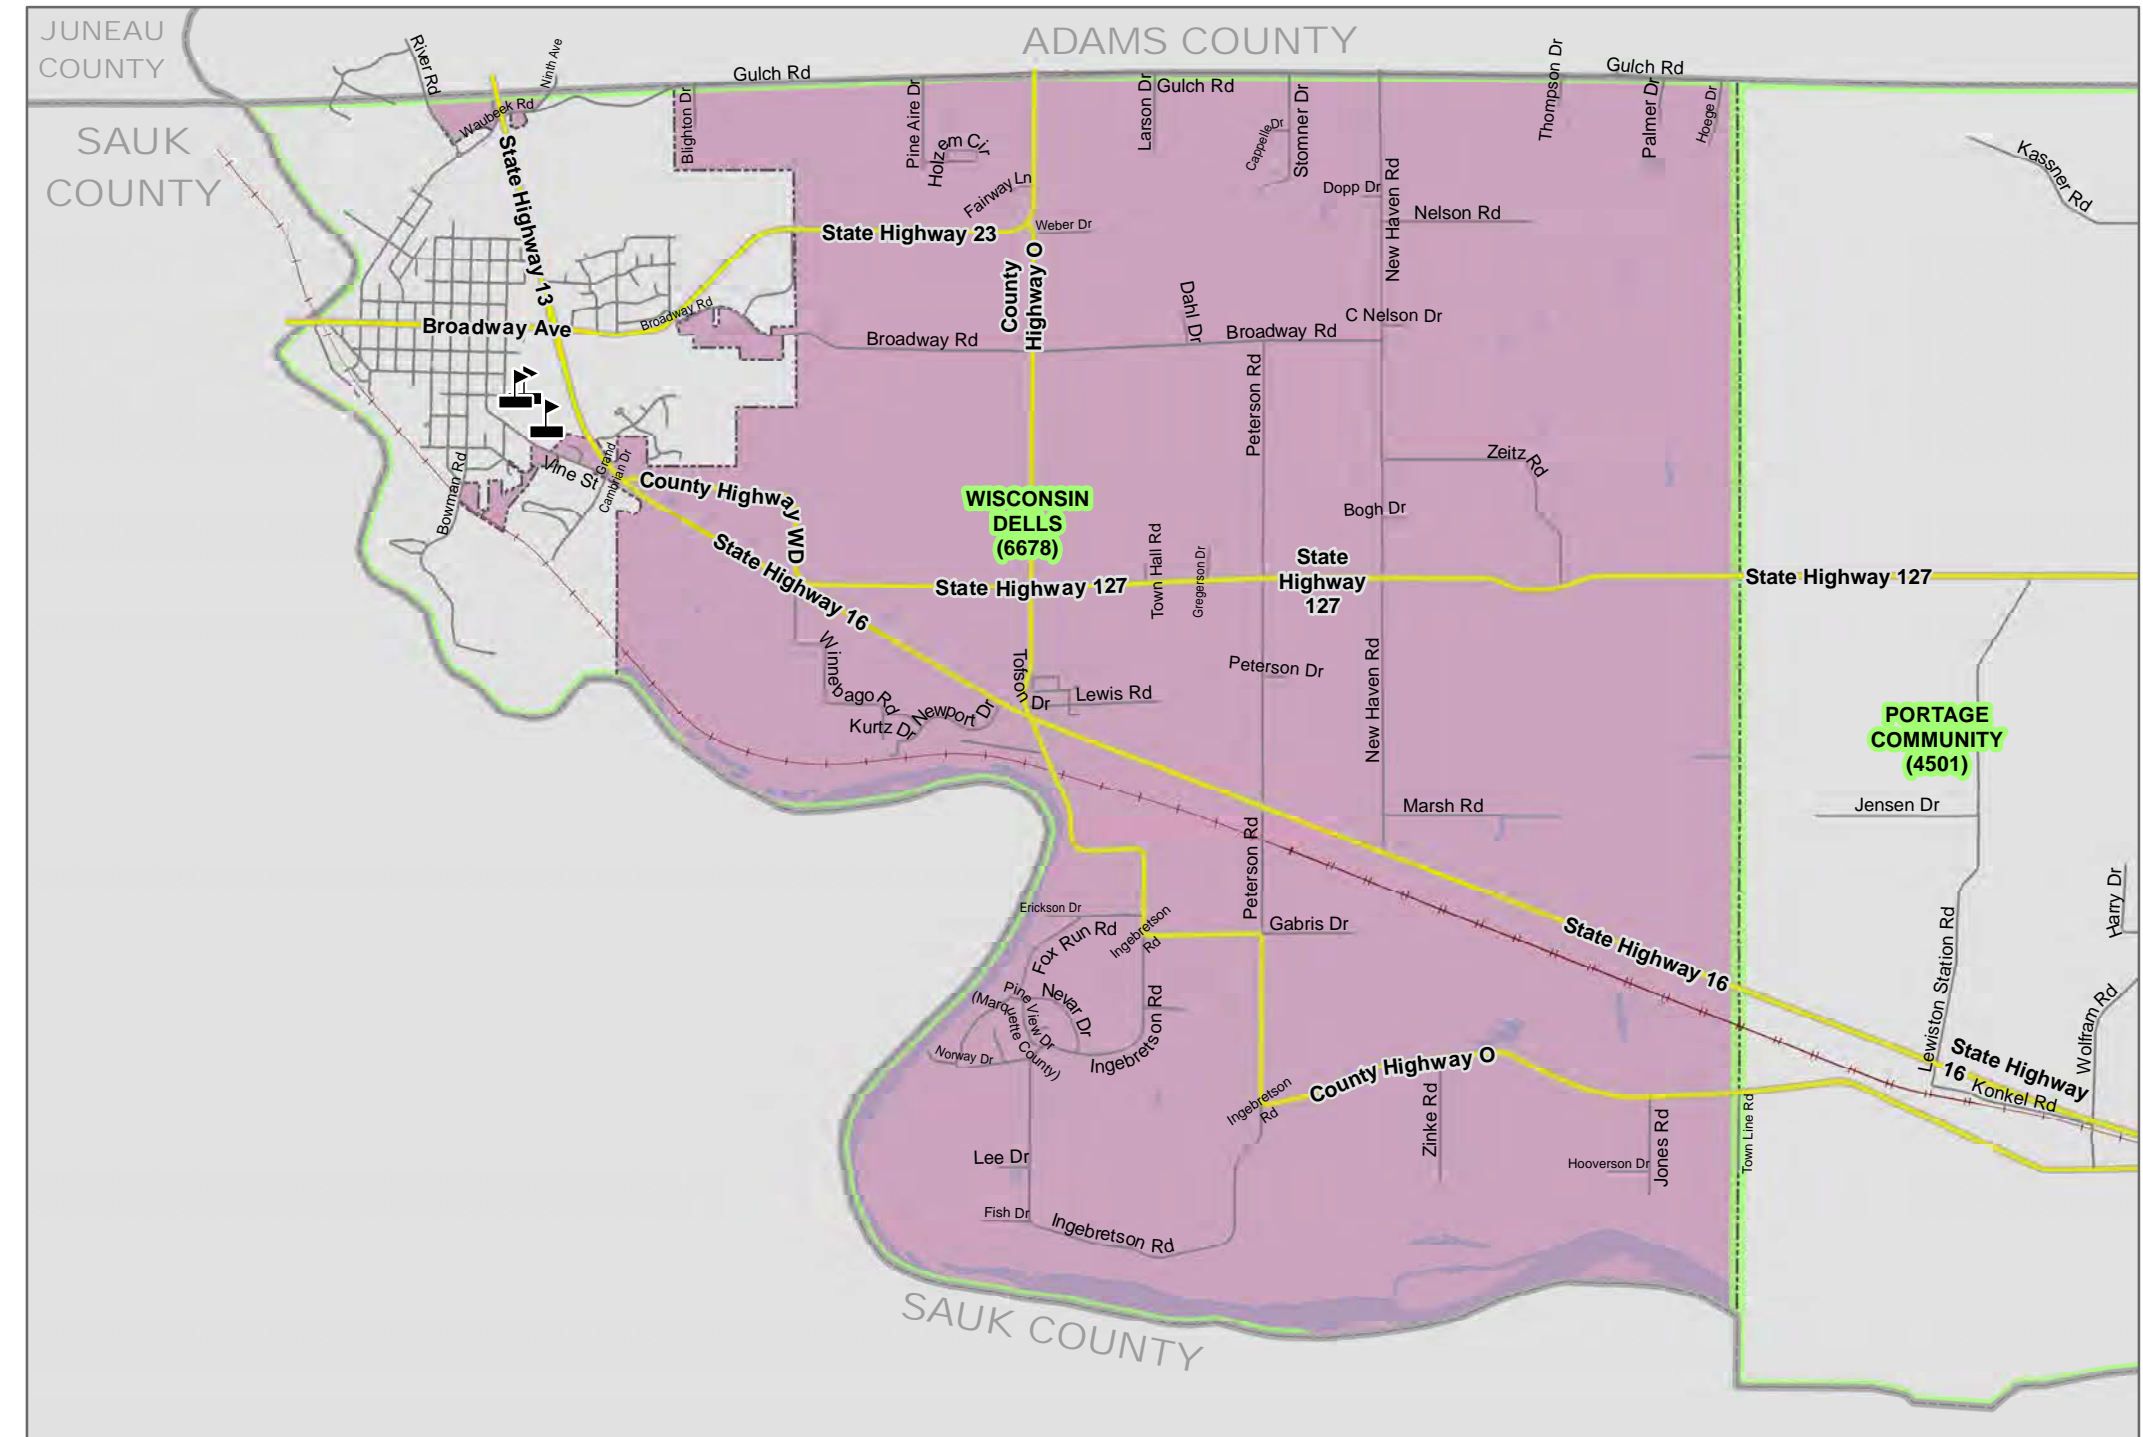

TOWN OF NEWPORT

Legend

- Supervisory (#)
- Ward (W-#)

COLUMBIA COUNTY, WI

SUPERVISORY DISTRICT(S)

SCHOOL DISTRICT(S)