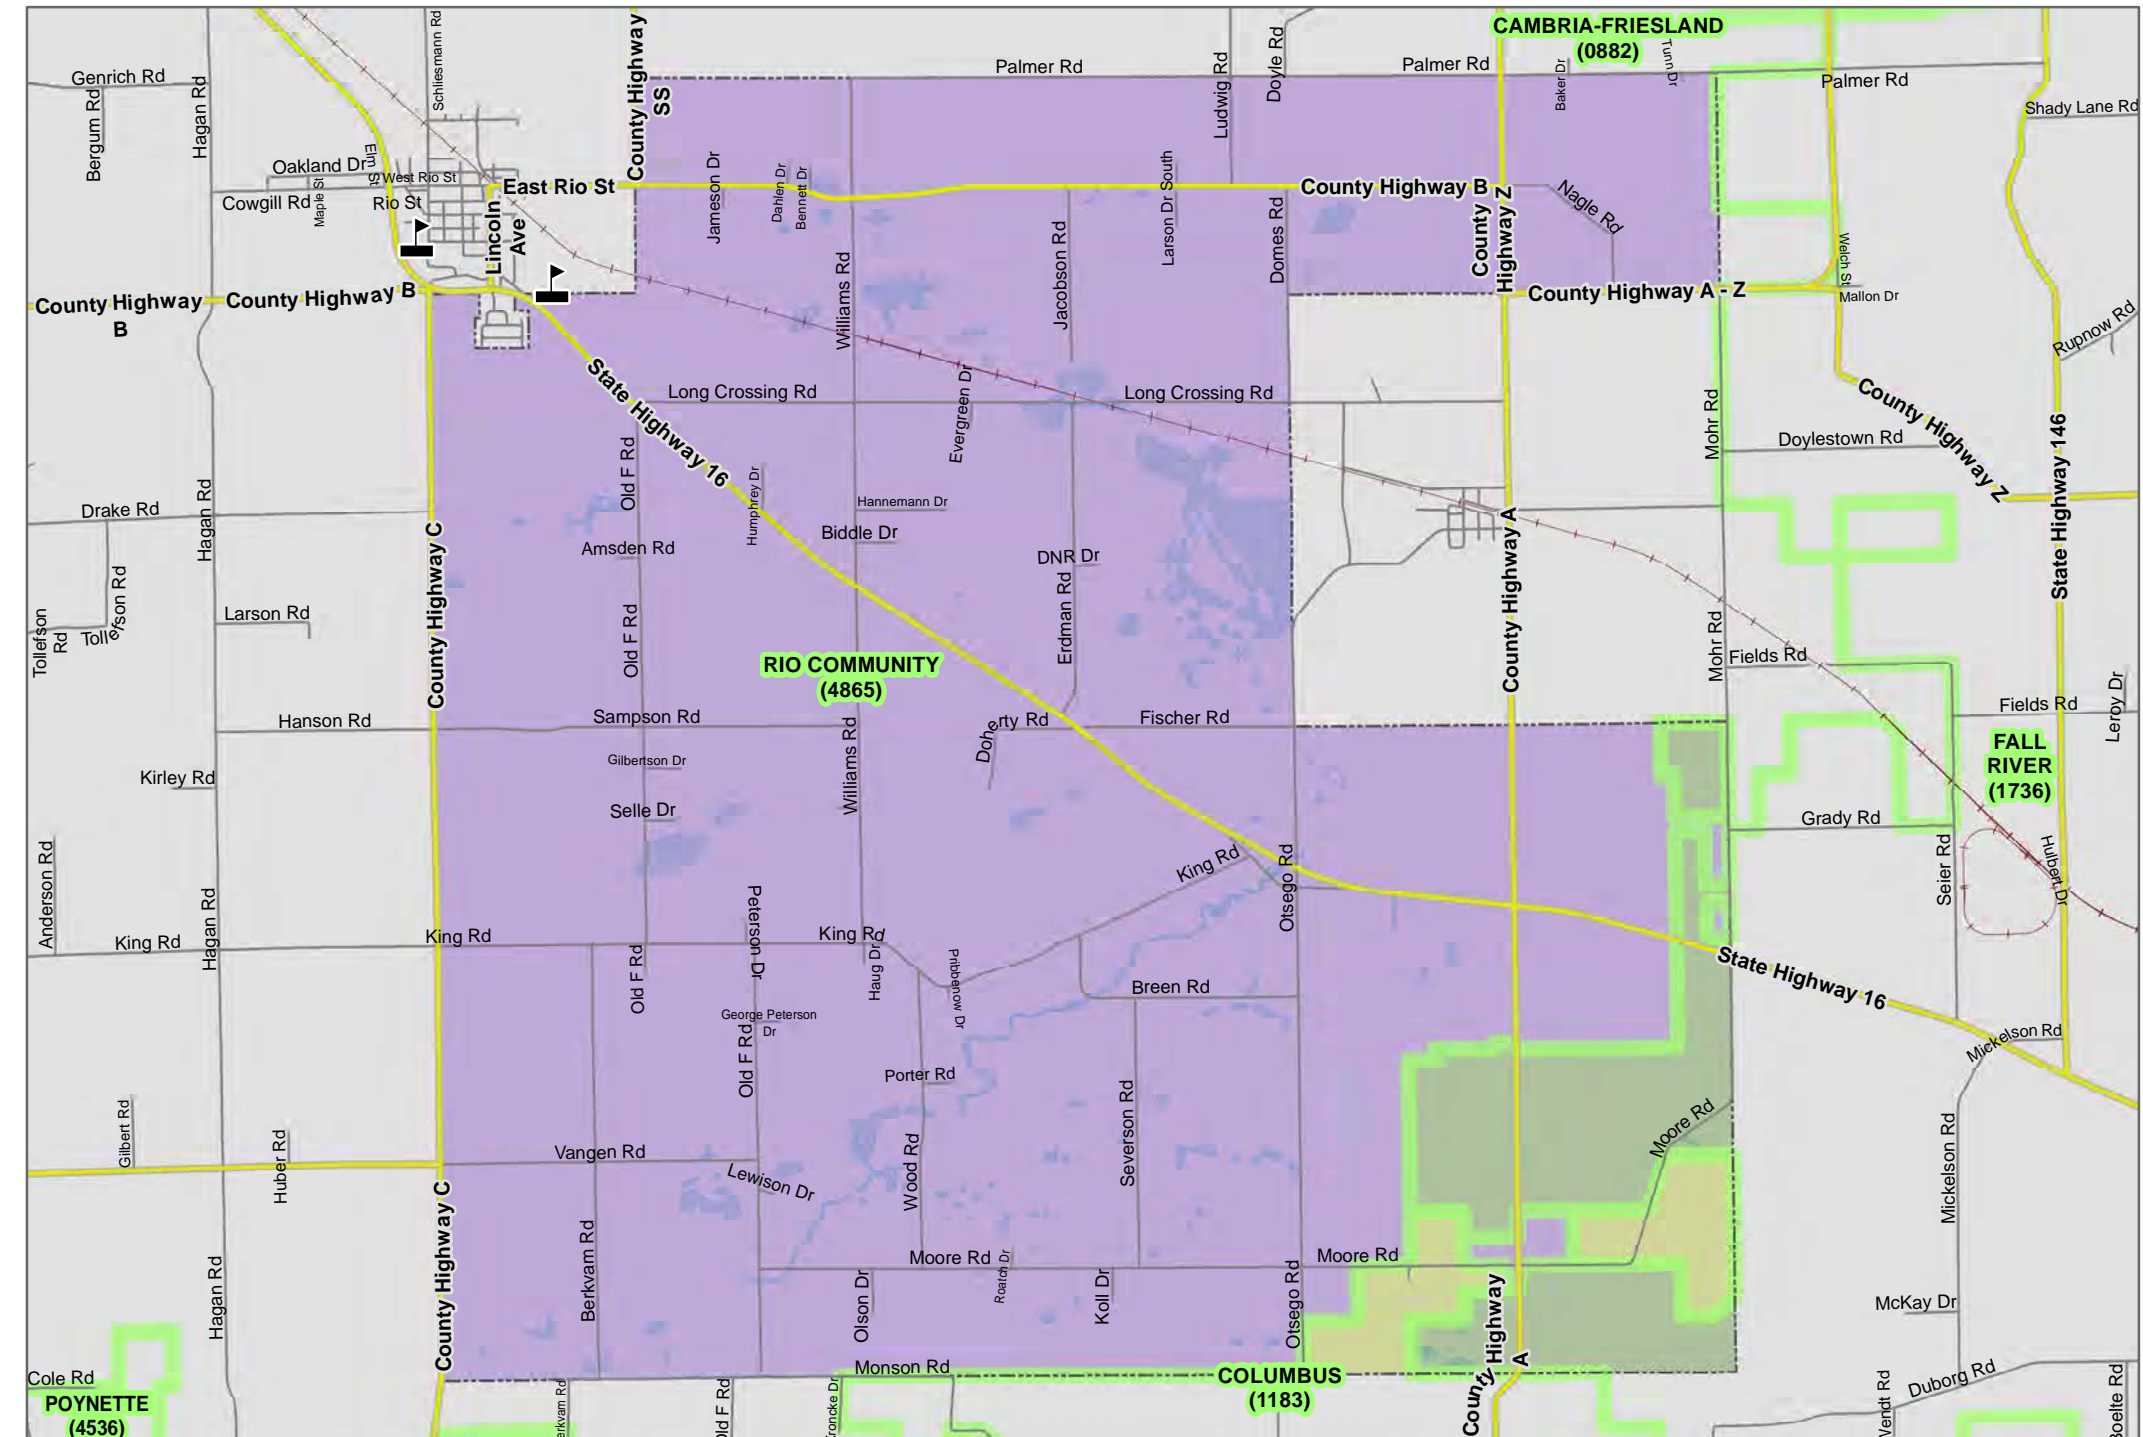

TOWN OF OTSEGO

Legend

- Supervisory (#)
- Ward (W-#)

COLUMBIA COUNTY, WI

SUPERVISORY DISTRICT(S)

SCHOOL DISTRICT(S)