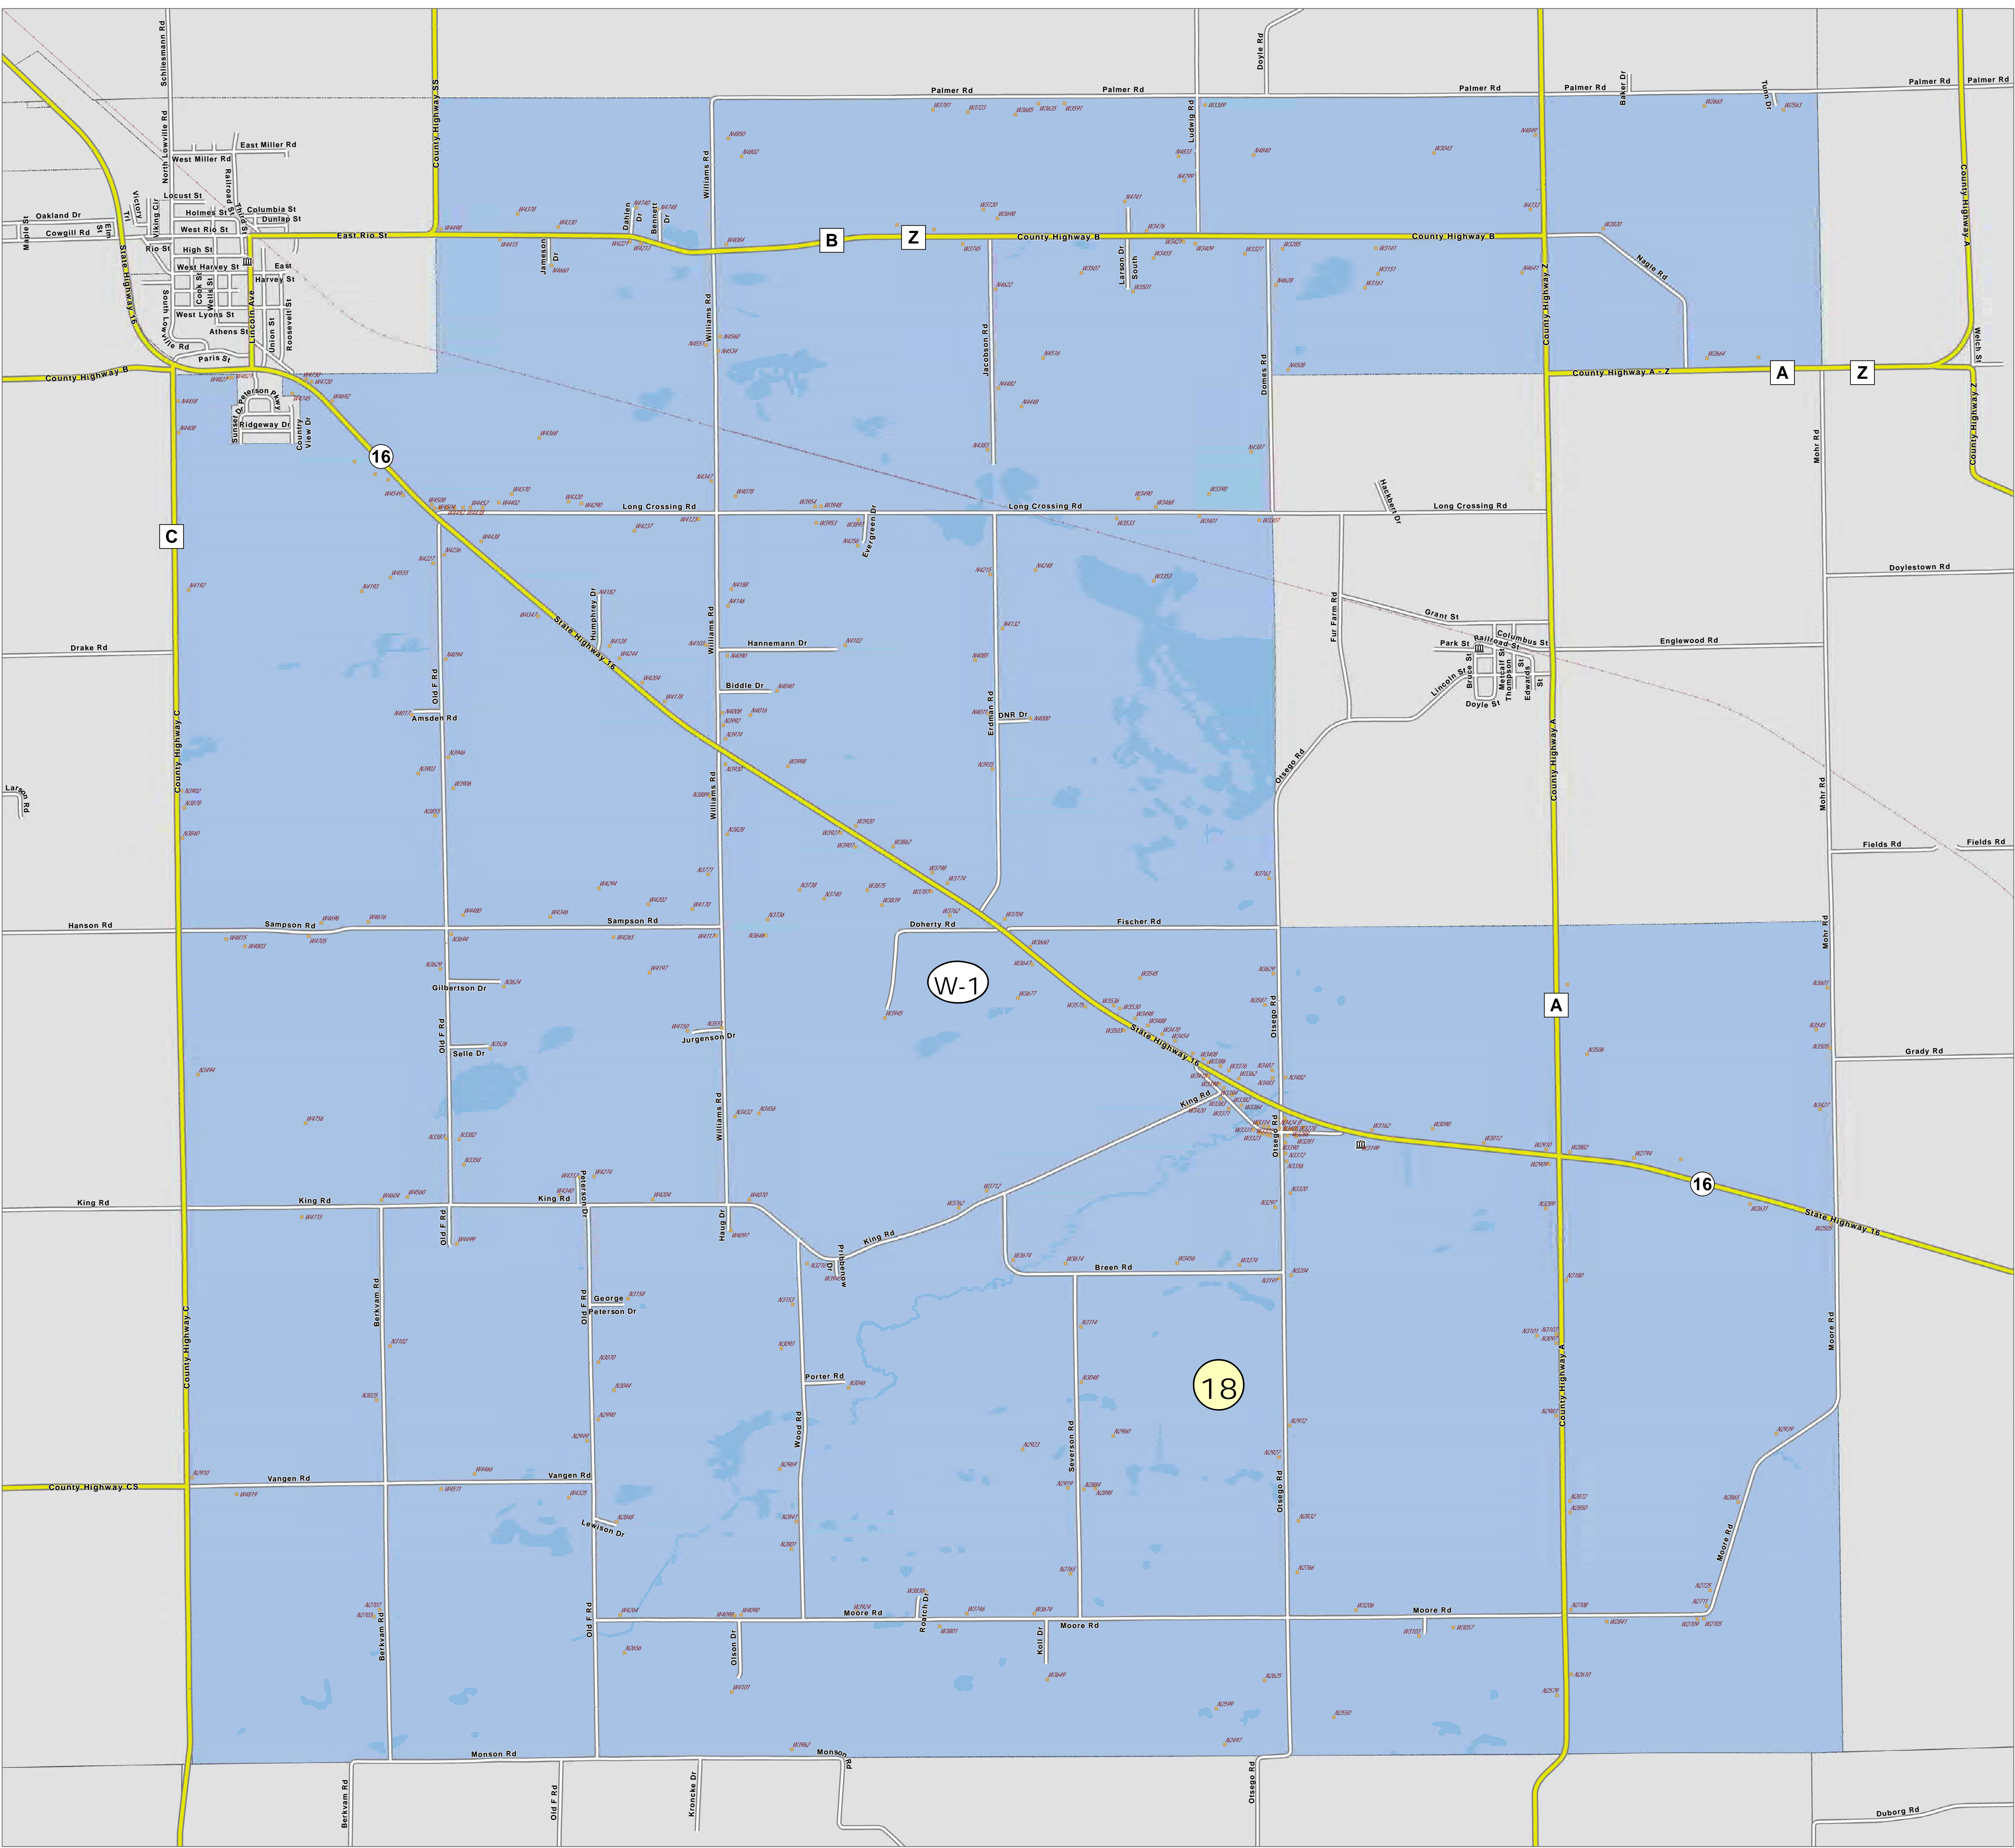

TOWN OF OTSEGO

Legend

- Supervisory (#)
- Ward (W-#)

COLUMBIA COUNTY, WI

SUPERVISORY DISTRICT(S)

SCHOOL DISTRICT(S)