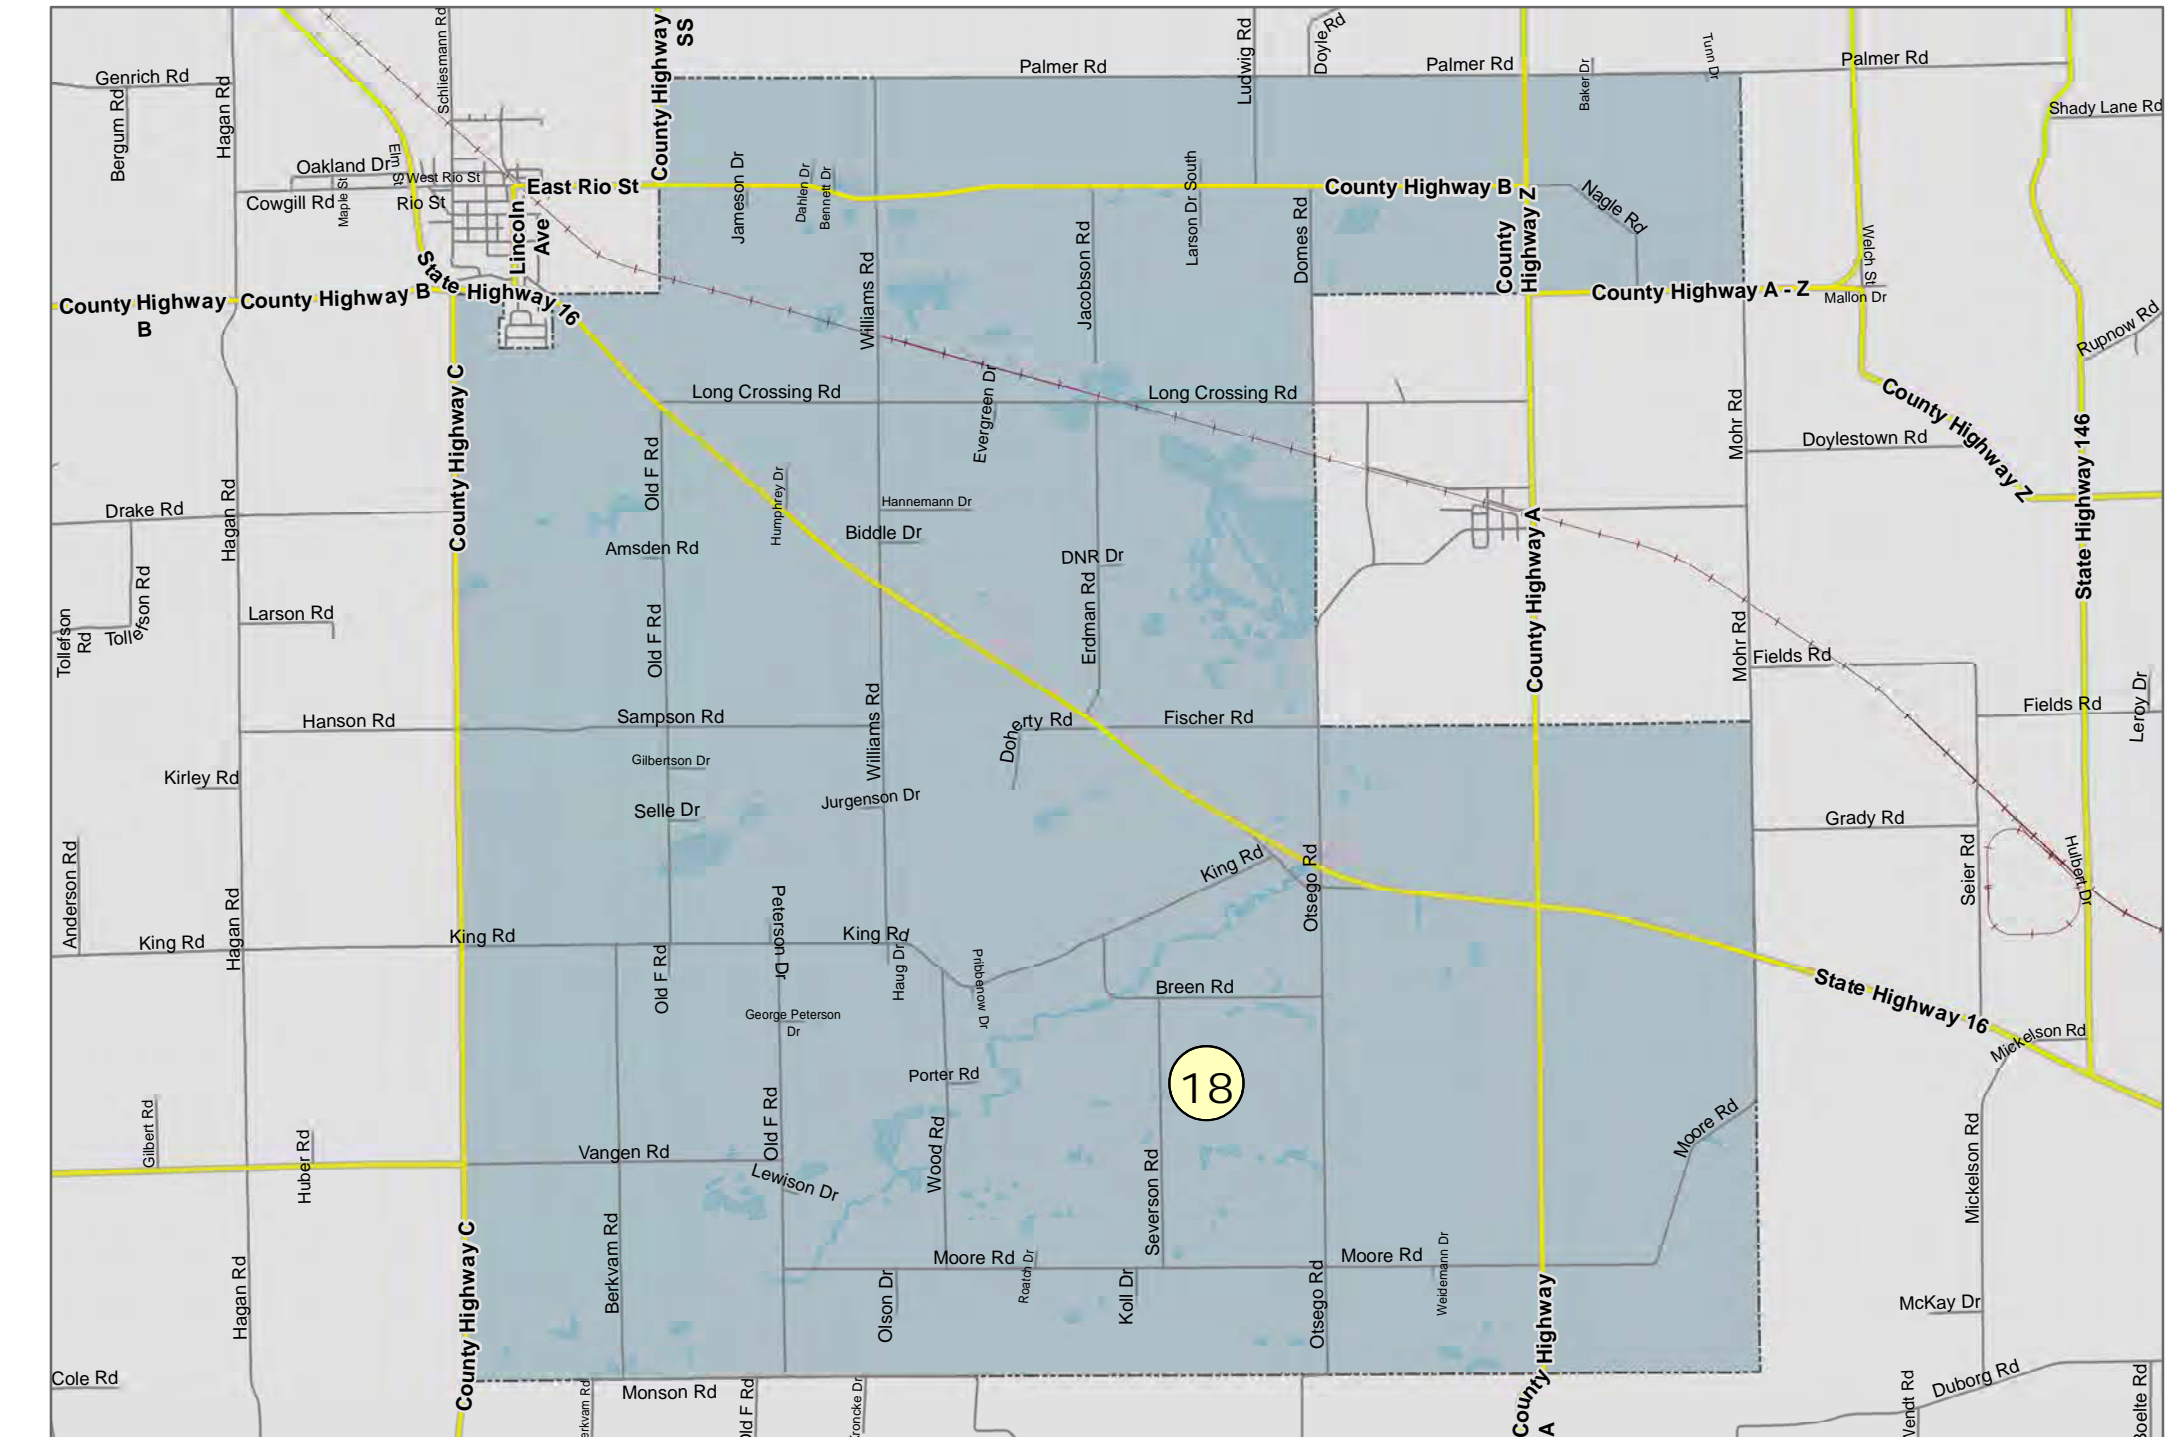

TOWN OF OTSEGO

Legend

- Supervisory (#)
- Ward (W-#)

COLUMBIA COUNTY, WI

SUPERVISORY DISTRICT(S)

SCHOOL DISTRICT(S)