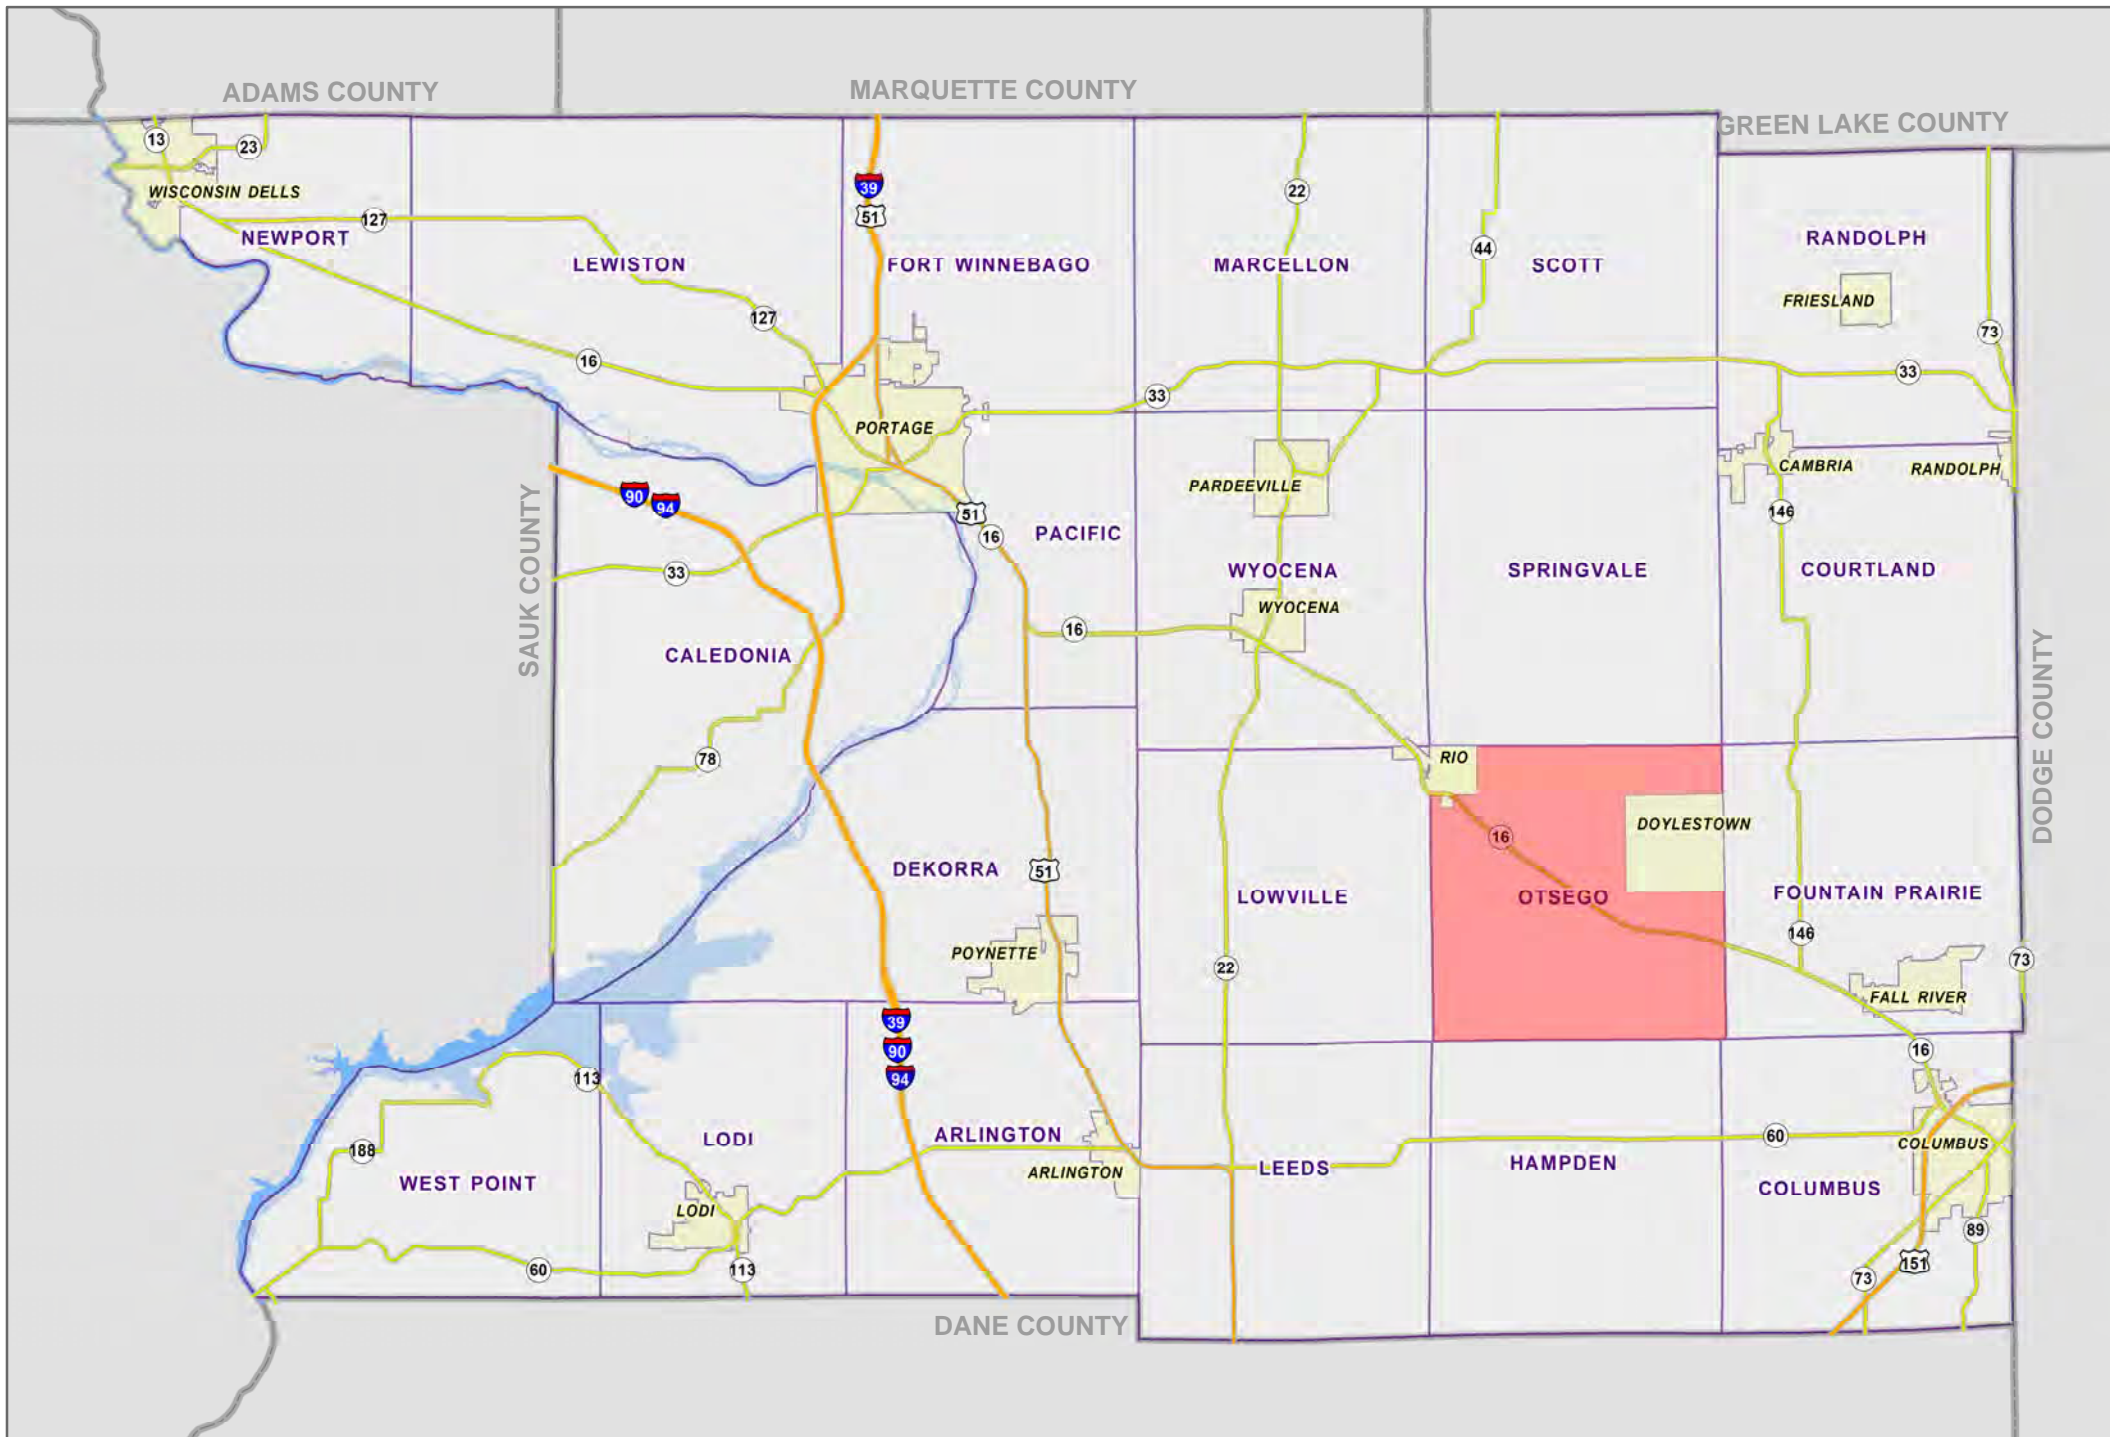

TOWN OF OTSEGO

Legend

- Supervisory (#)
- Ward (W-#)

COLUMBIA COUNTY, WI

SUPERVISORY DISTRICT(S)

SCHOOL DISTRICT(S)