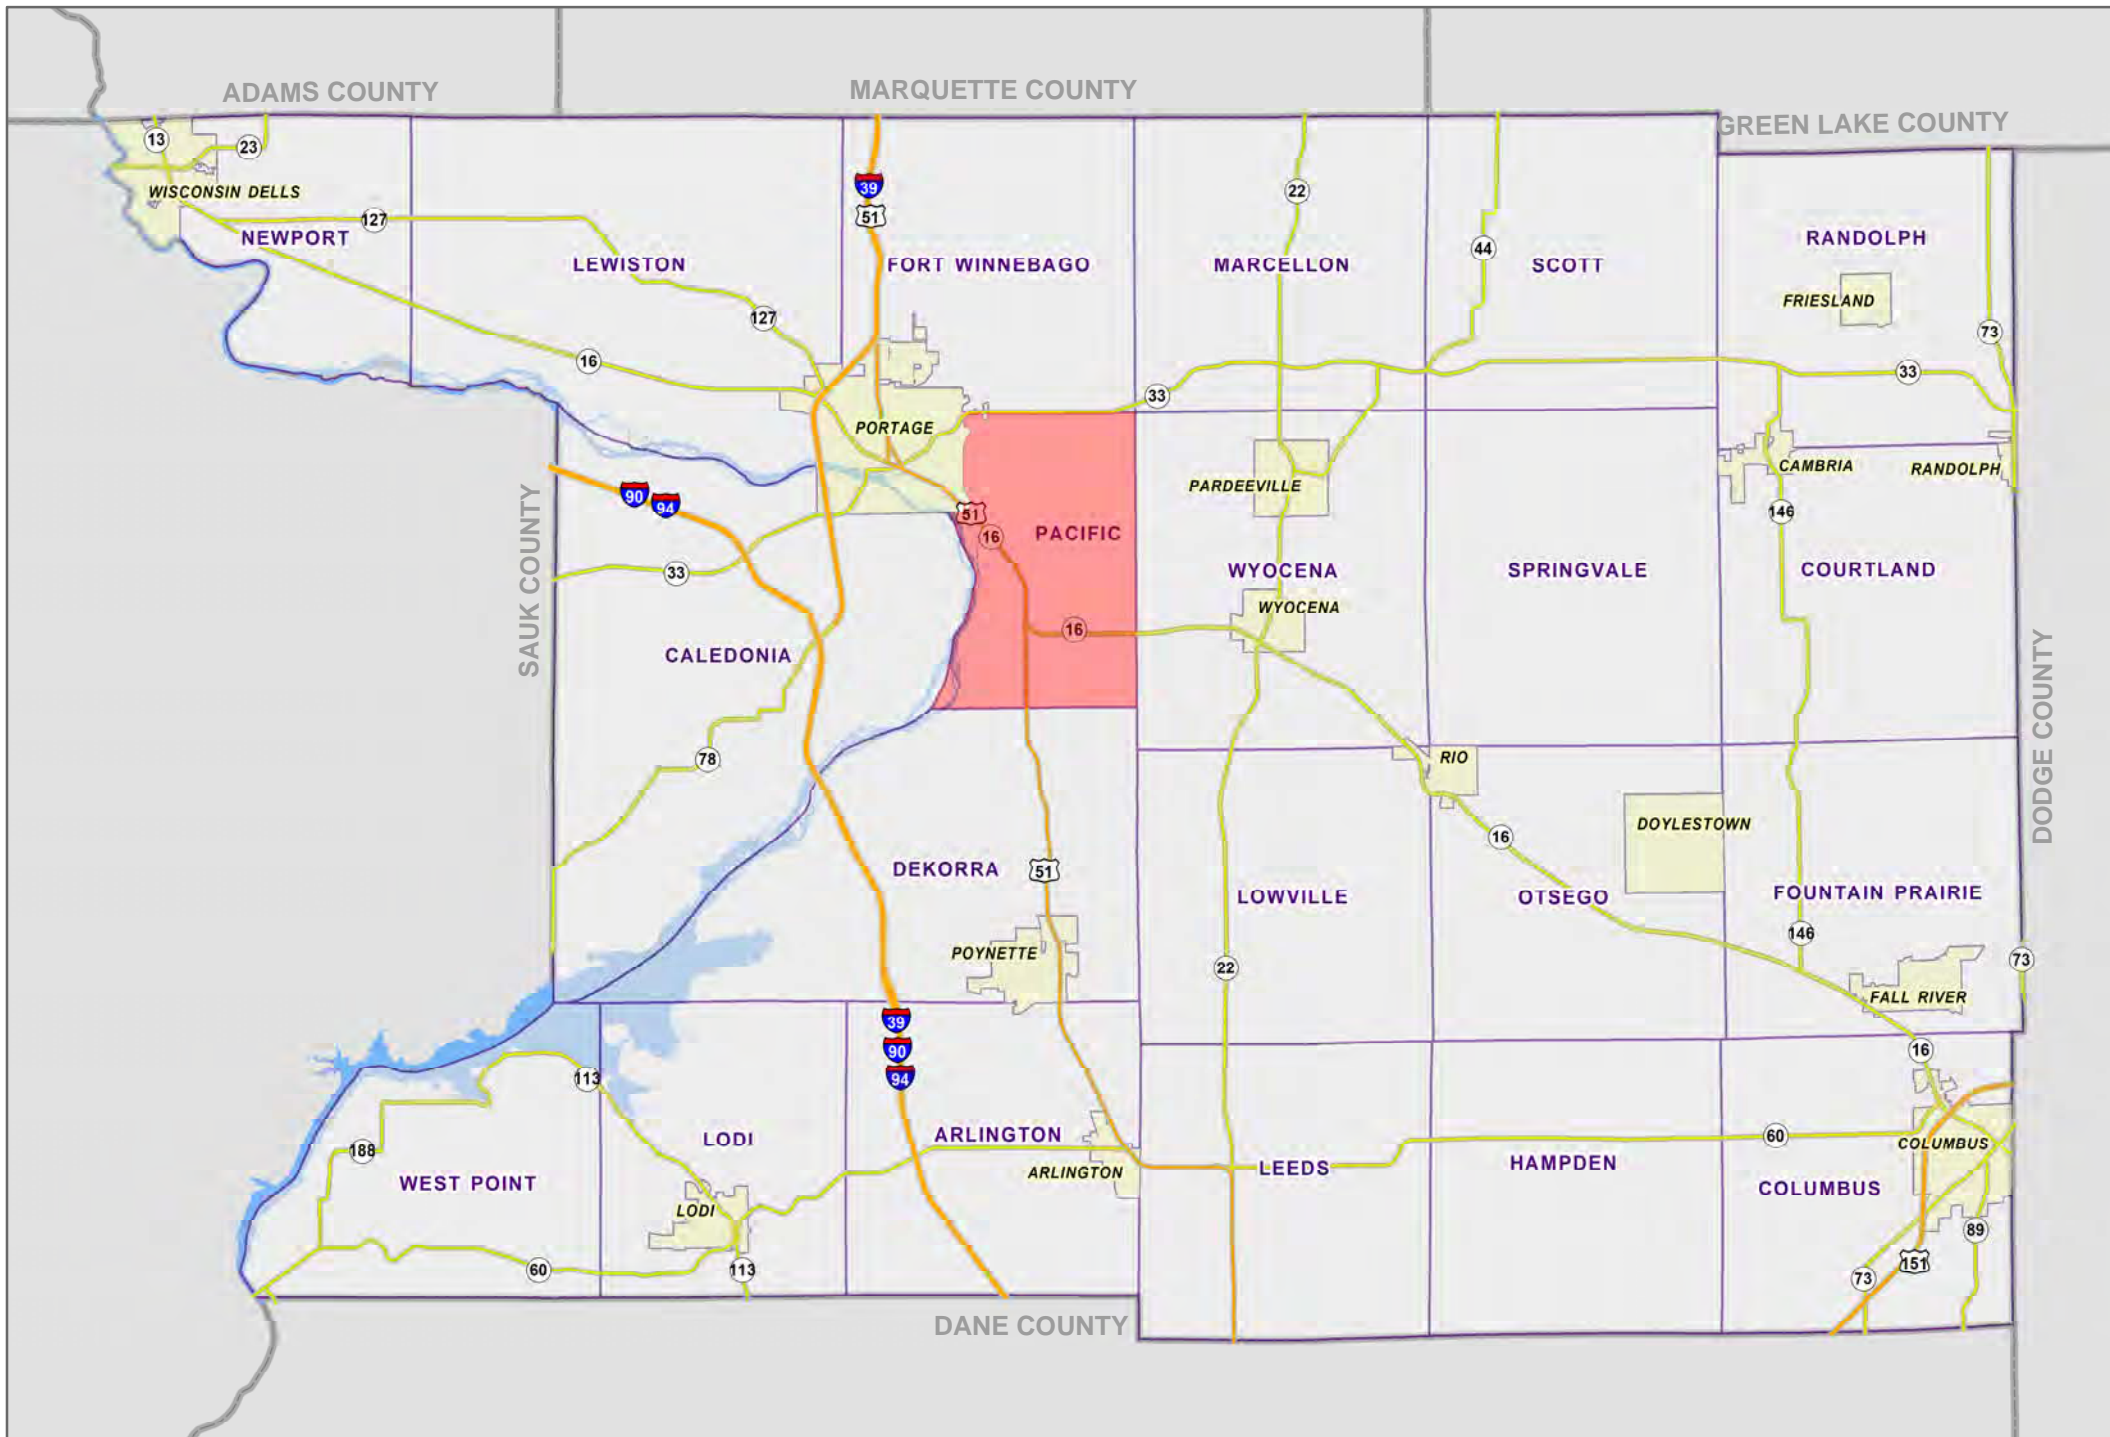

TOWN OF PACIFIC

Legend

- Supervisory (#)
- Ward (W-#)

February 03, 2022
COLUMBIA COUNTY
www.columbia.wi.gov

COLUMBIA COUNTY, WI

SUPERVISORY DISTRICT(S)

SCHOOL DISTRICT(S)