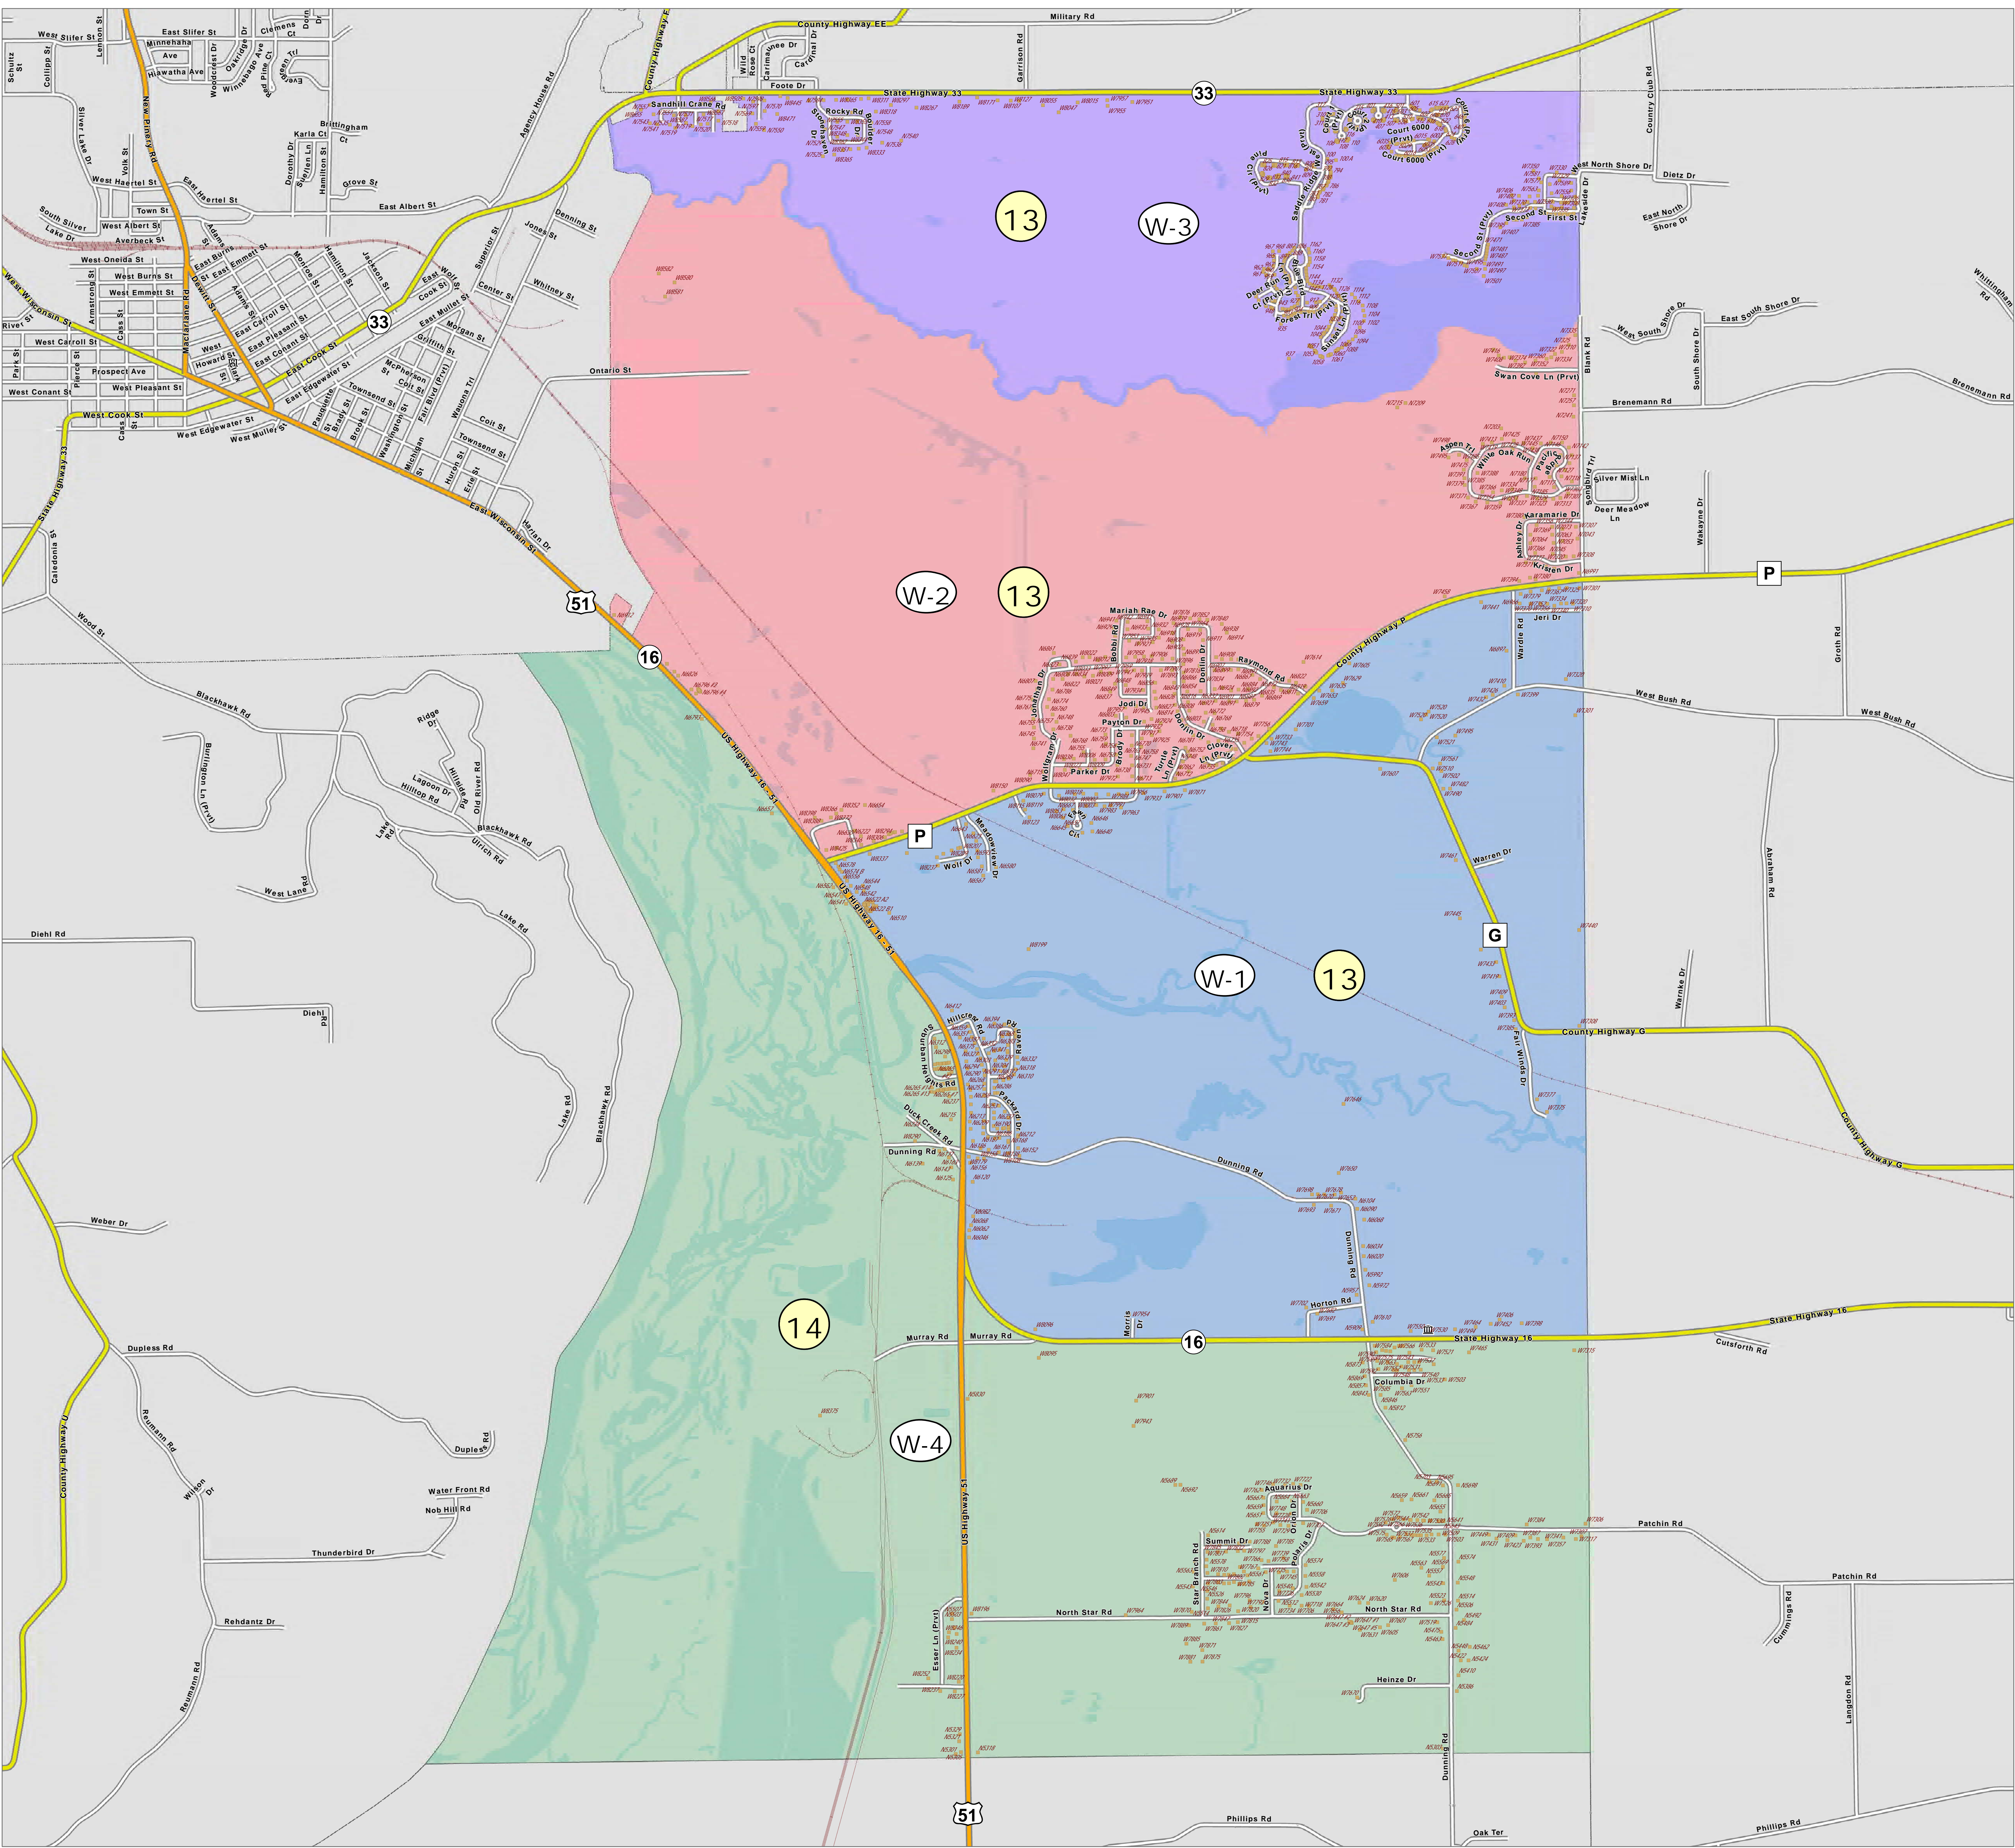

TOWN OF PACIFIC

Legend

- Supervisory (#)
- Ward (W-#)

February 03, 2022
COLUMBIA COUNTY
www.columbia.wi.gov

COLUMBIA COUNTY, WI

SUPERVISORY DISTRICT(S)

SCHOOL DISTRICT(S)