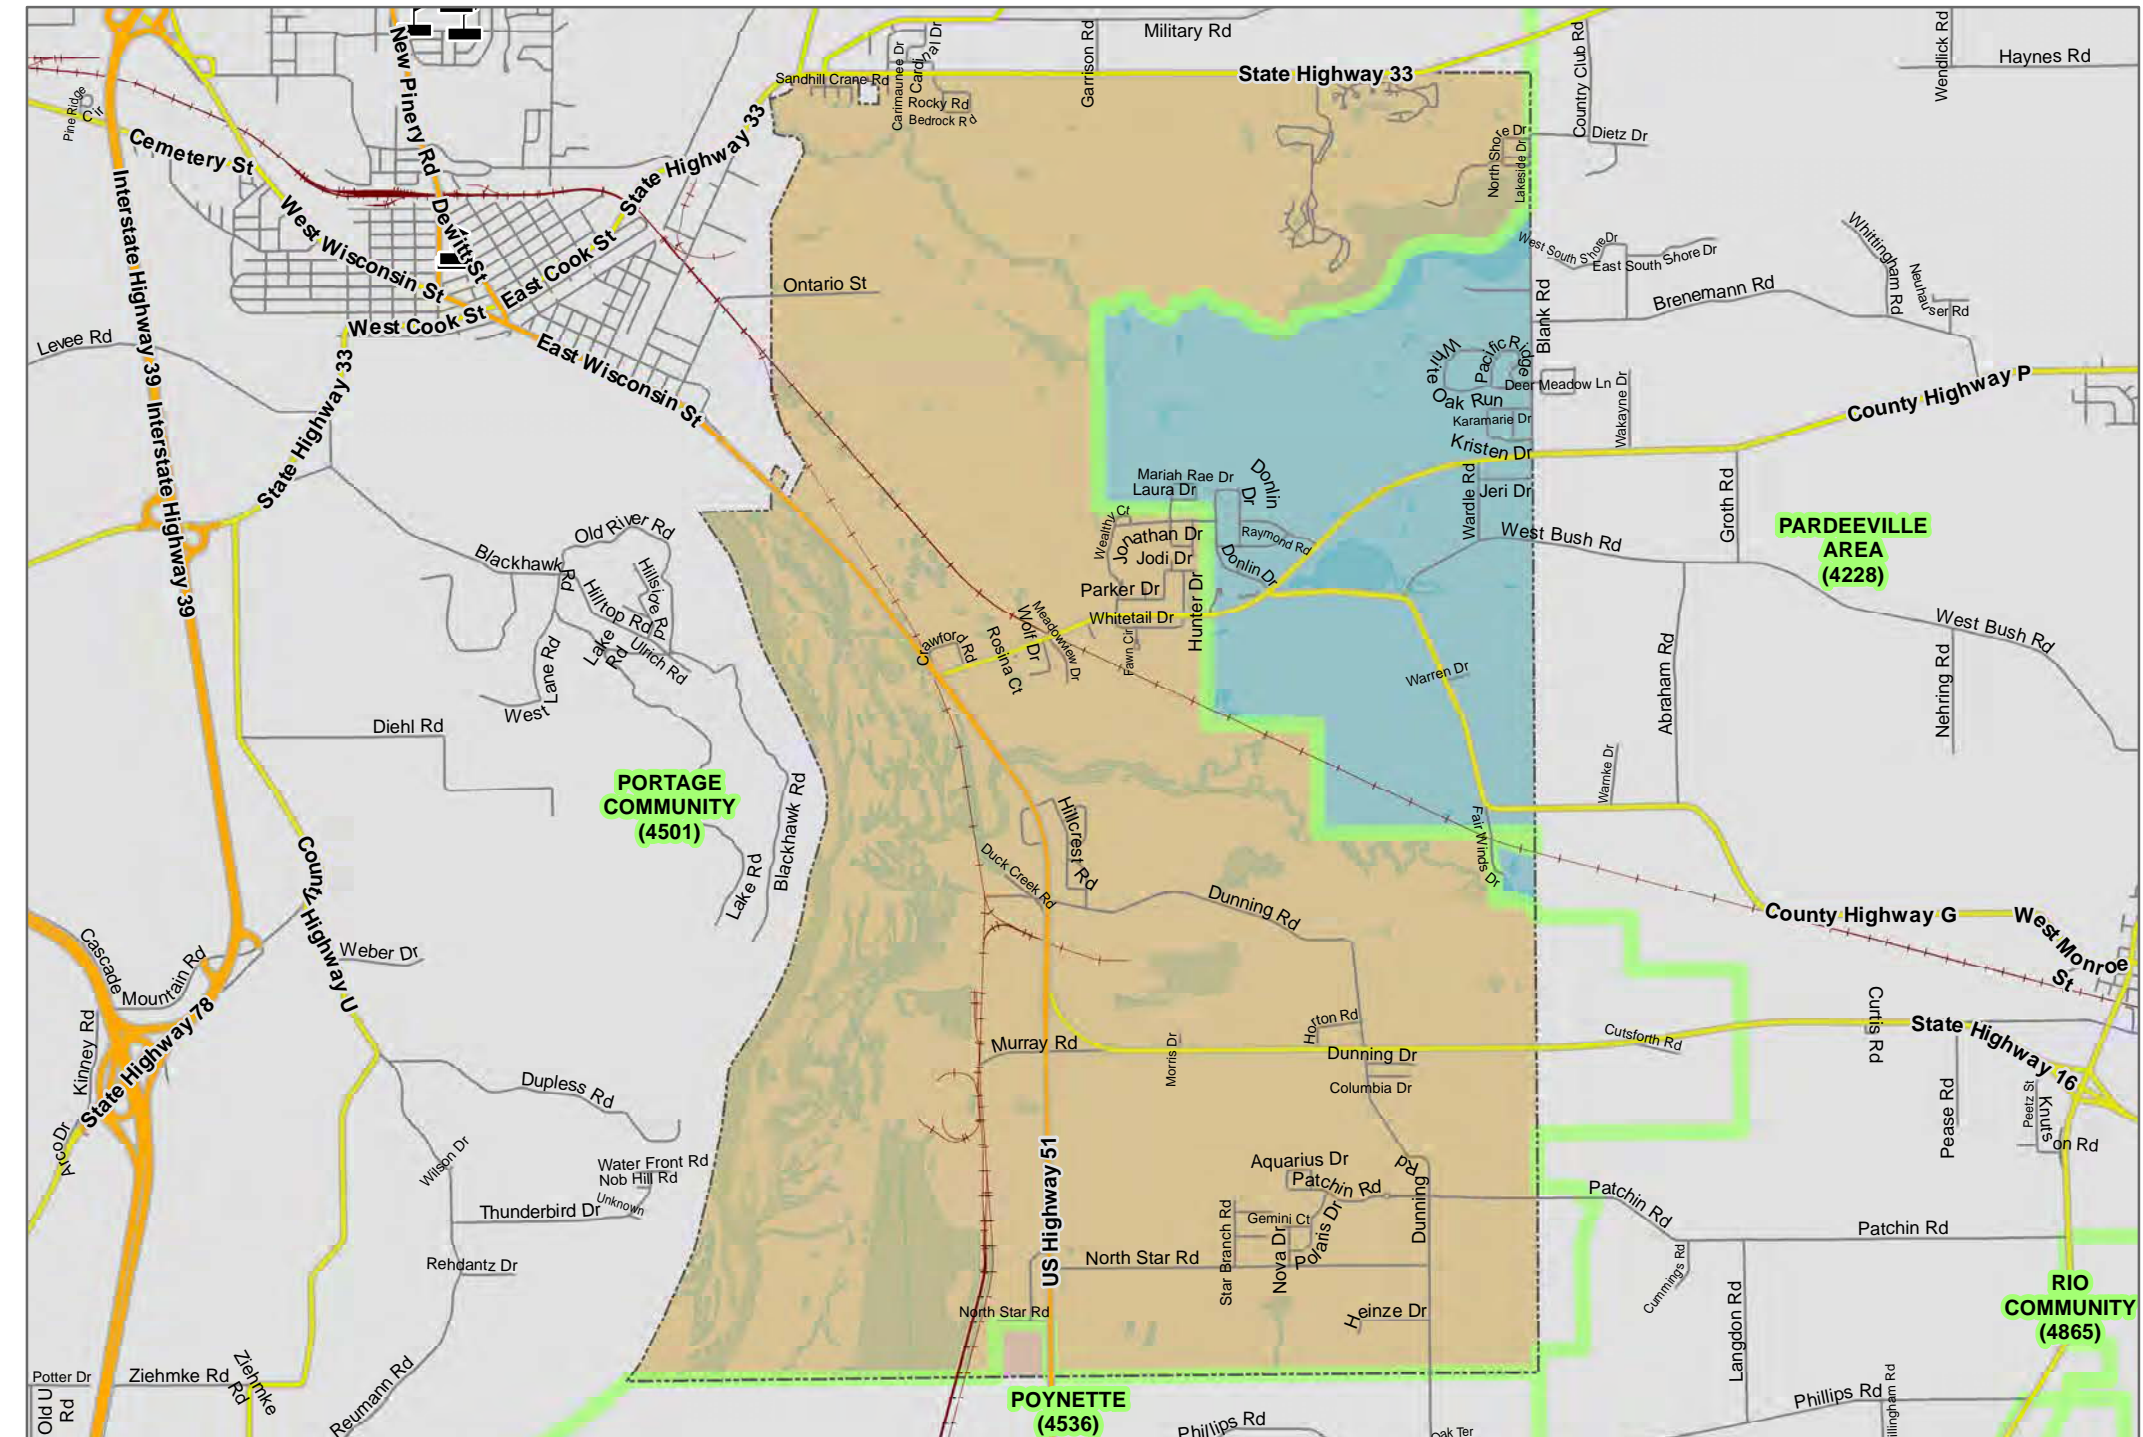

TOWN OF PACIFIC

Legend

- Supervisory (#)
- Ward (W-#)

February 03, 2022
COLUMBIA COUNTY
www.columbia.wi.gov

COLUMBIA COUNTY, WI

SUPERVISORY DISTRICT(S)

SCHOOL DISTRICT(S)