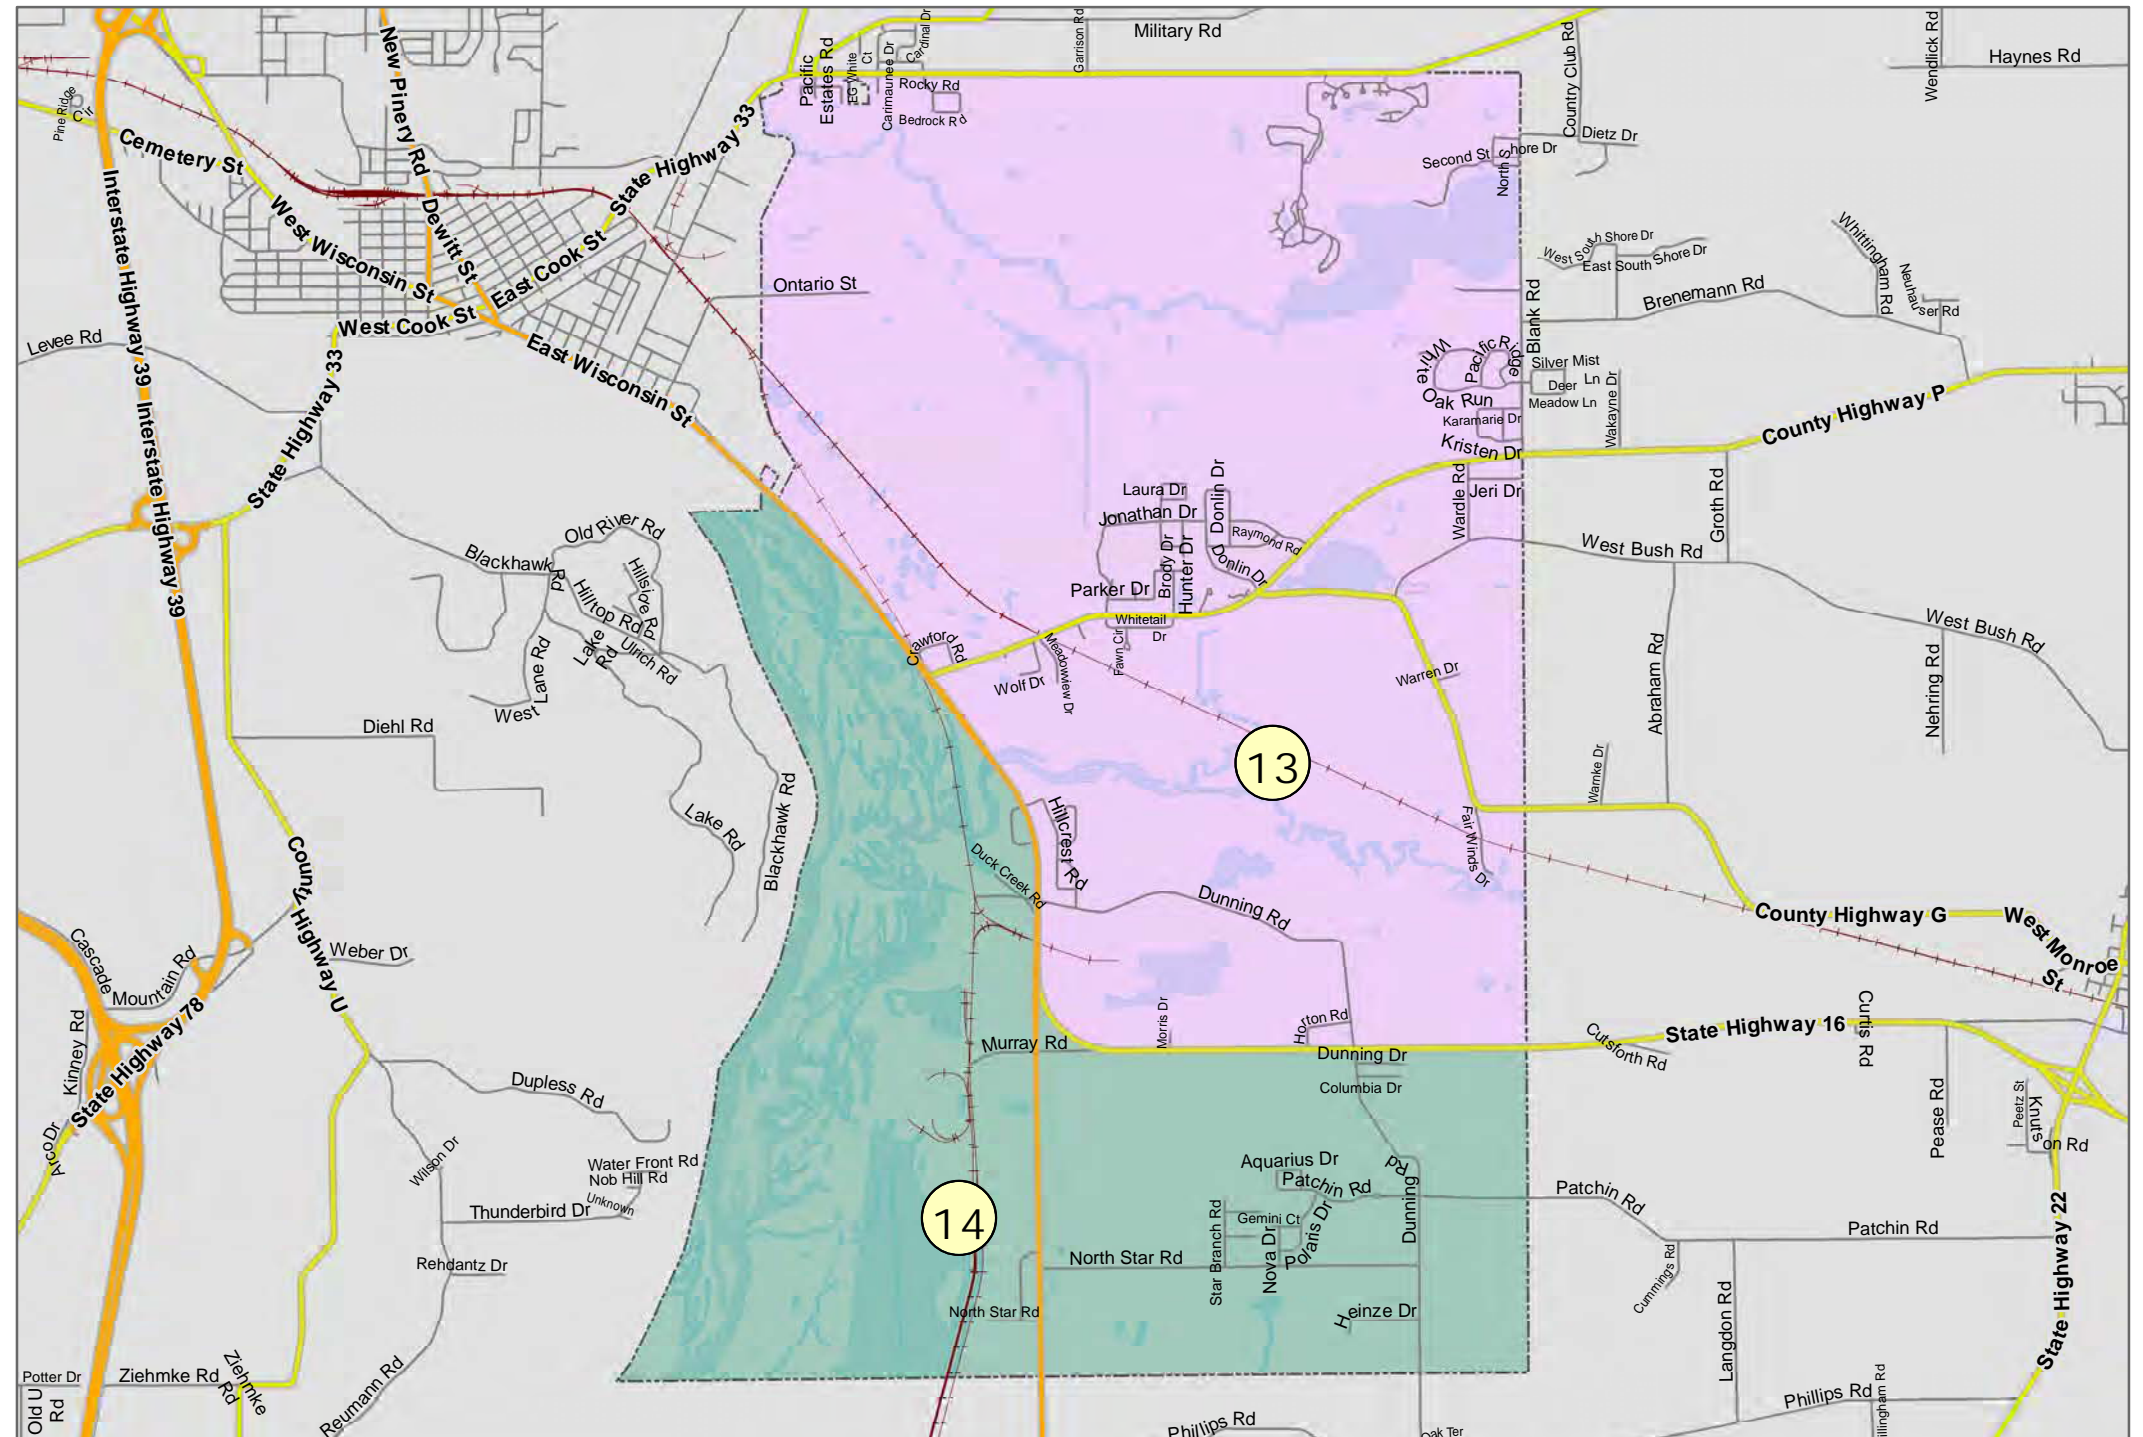

TOWN OF PACIFIC

Legend

- Supervisory (#)
- Ward (W-#)

February 03, 2022
COLUMBIA COUNTY
www.columbia.wi.gov

COLUMBIA COUNTY, WI

SUPERVISORY DISTRICT(S)

SCHOOL DISTRICT(S)