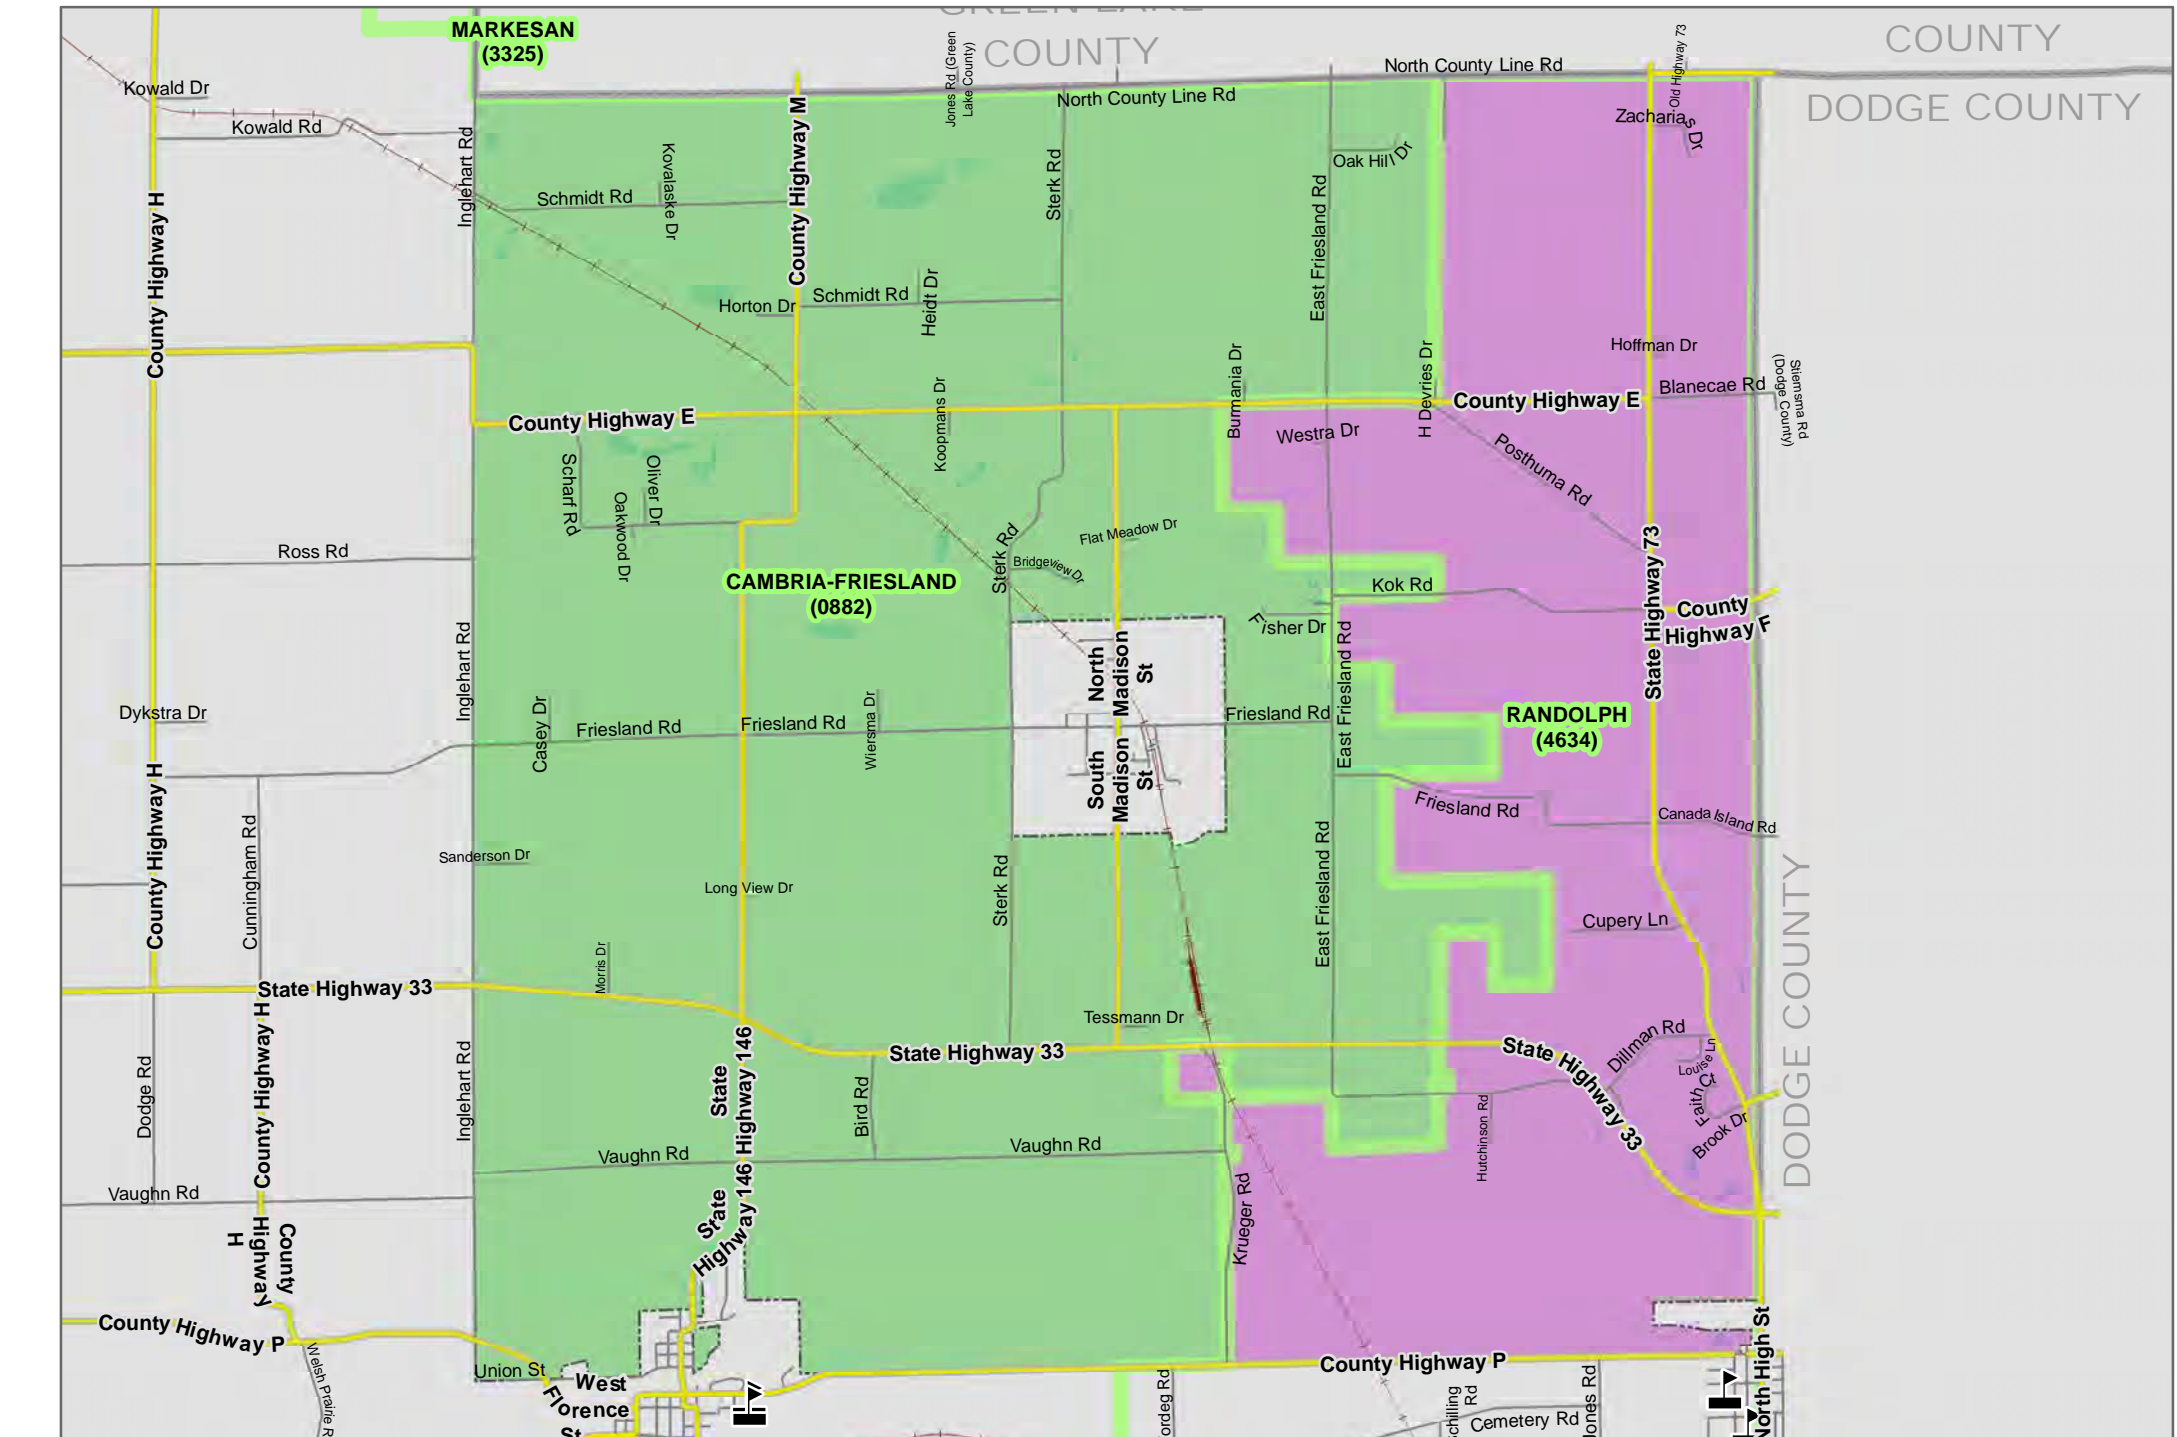

TOWN OF RANDOLPH

Legend

- Supervisory (#)
- Ward (W-#)

COLUMBIA COUNTY, WI

SUPERVISORY DISTRICT(S)

SCHOOL DISTRICT(S)