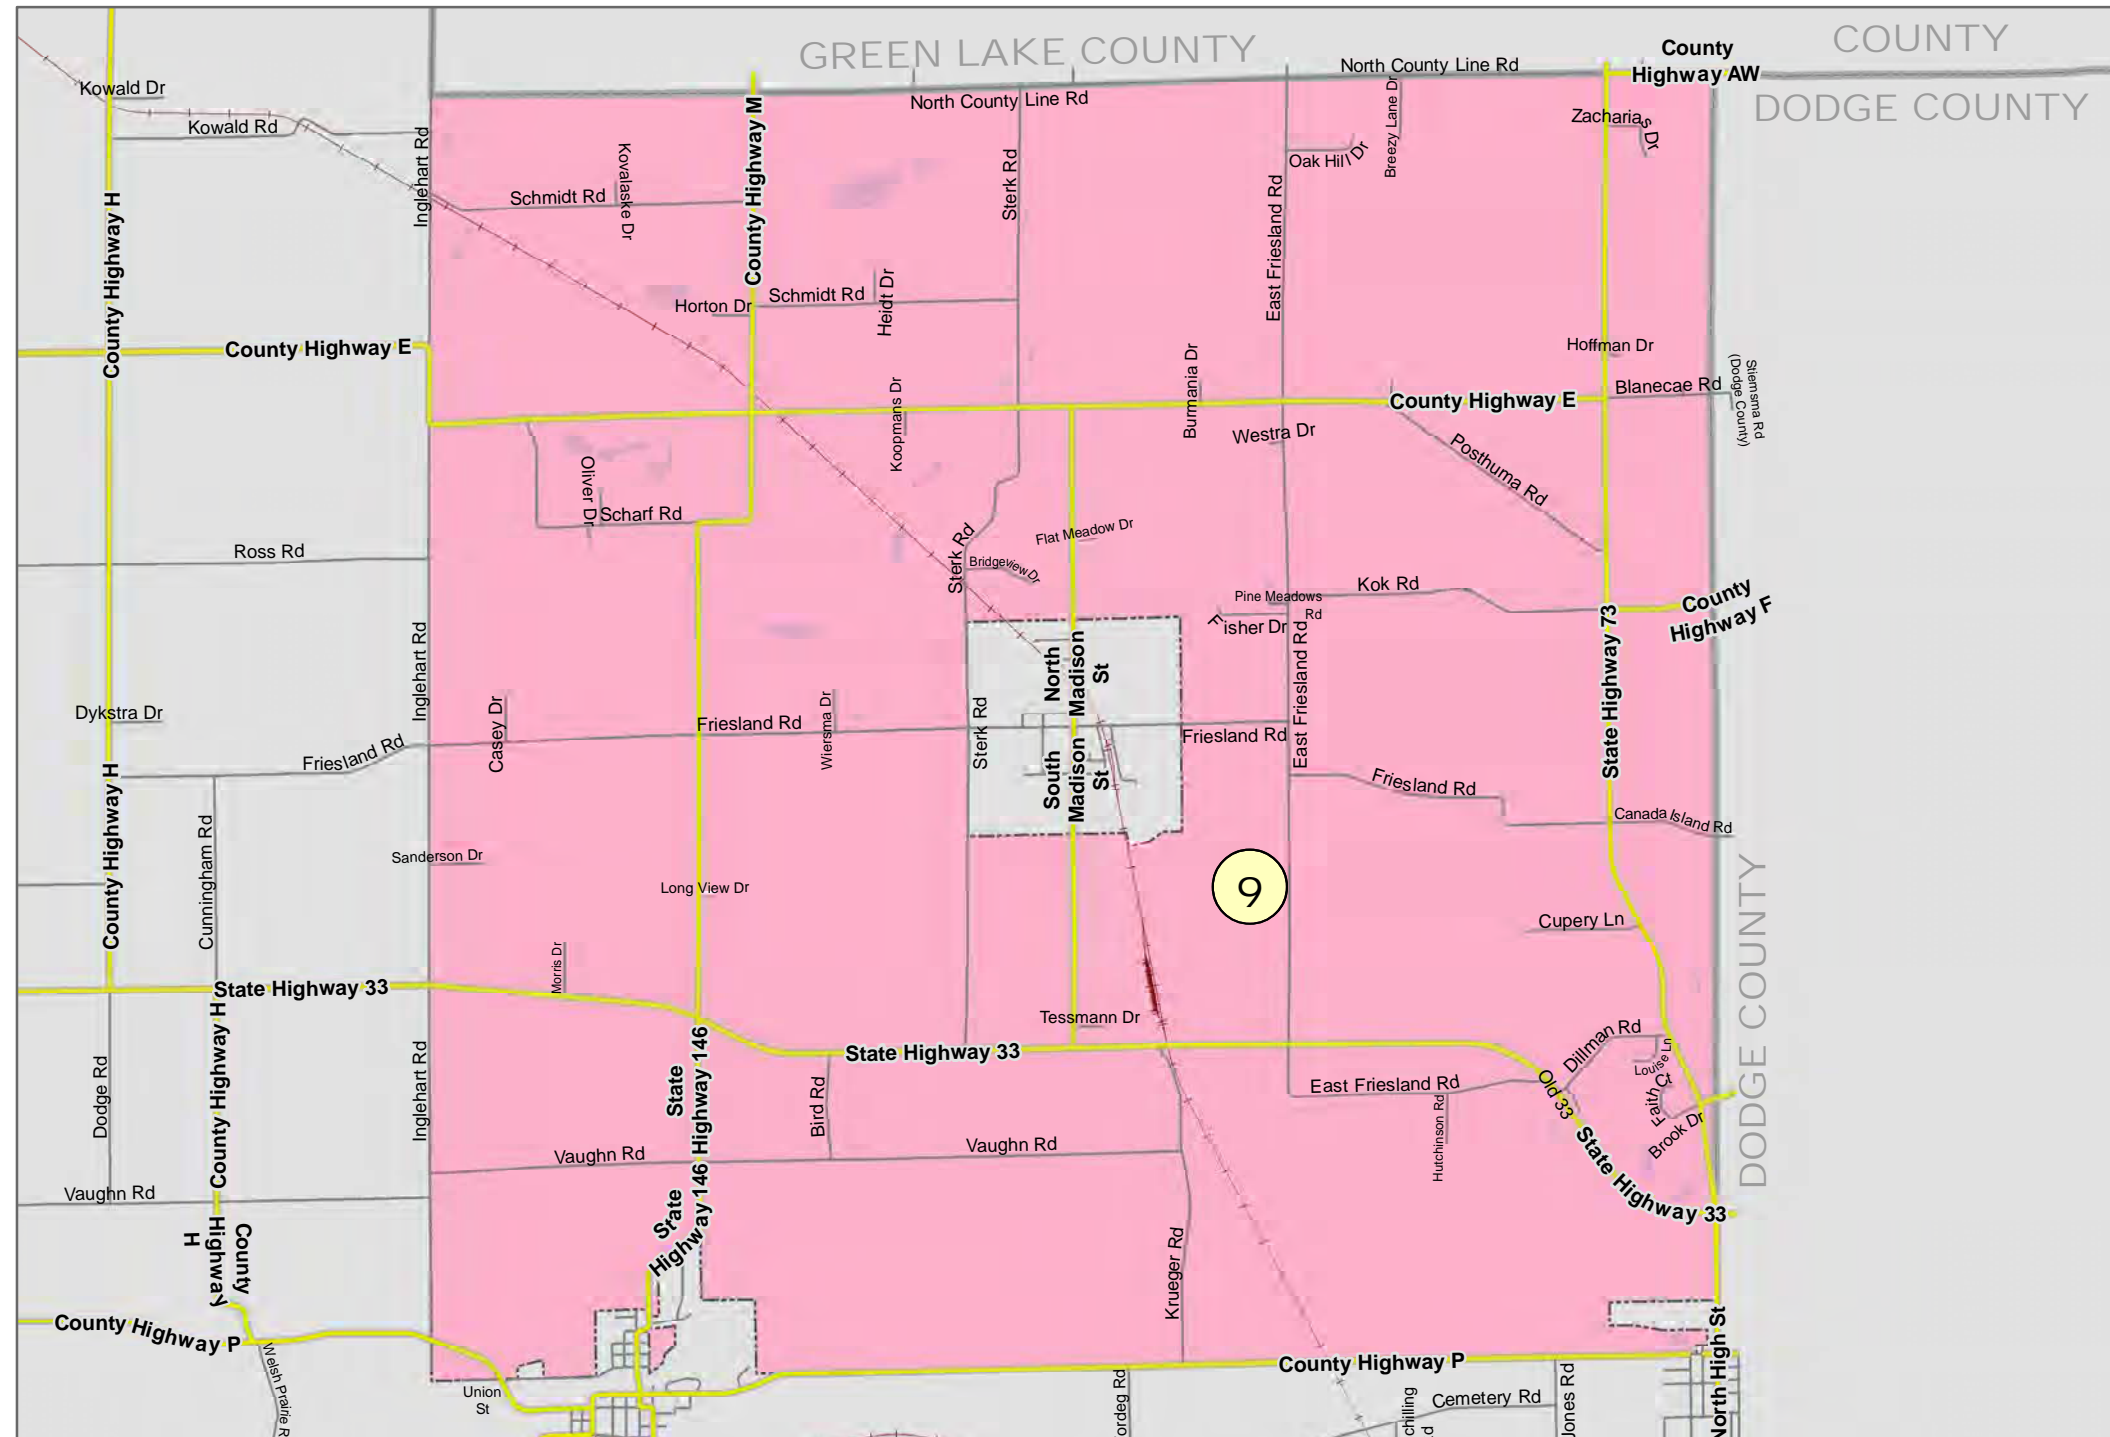

TOWN OF RANDOLPH

Legend

- Supervisory (#)
- Ward (W-#)

COLUMBIA COUNTY, WI

SUPERVISORY DISTRICT(S)

SCHOOL DISTRICT(S)