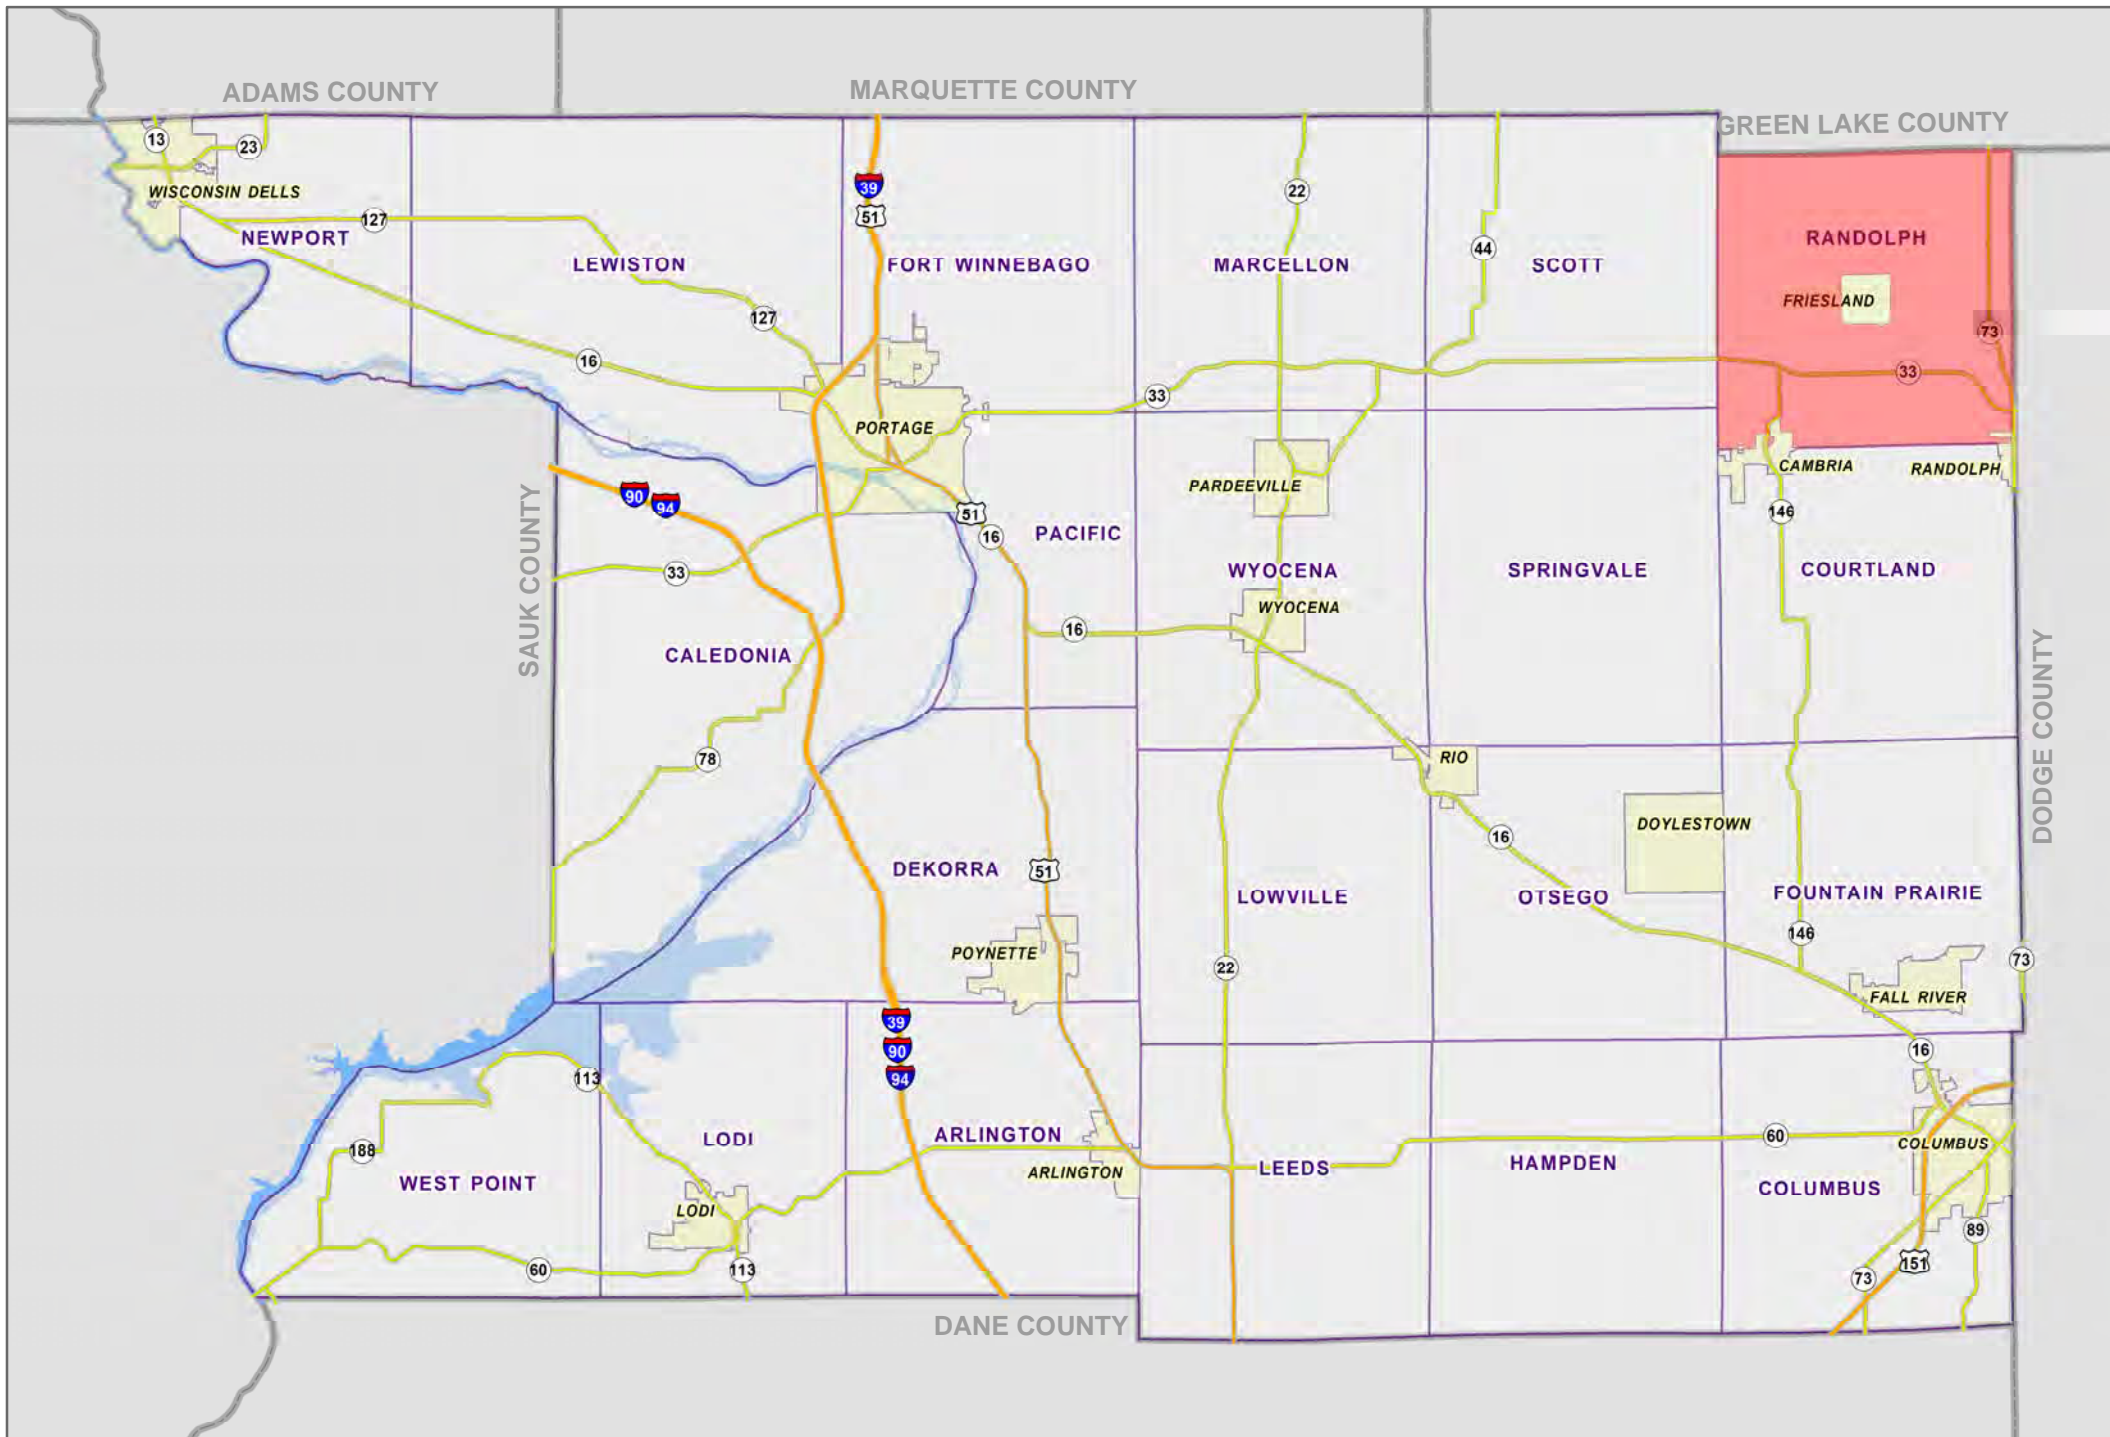

TOWN OF RANDOLPH

Legend

- Supervisory (#)
- Ward (W-#)

COLUMBIA COUNTY, WI

SUPERVISORY DISTRICT(S)

SCHOOL DISTRICT(S)