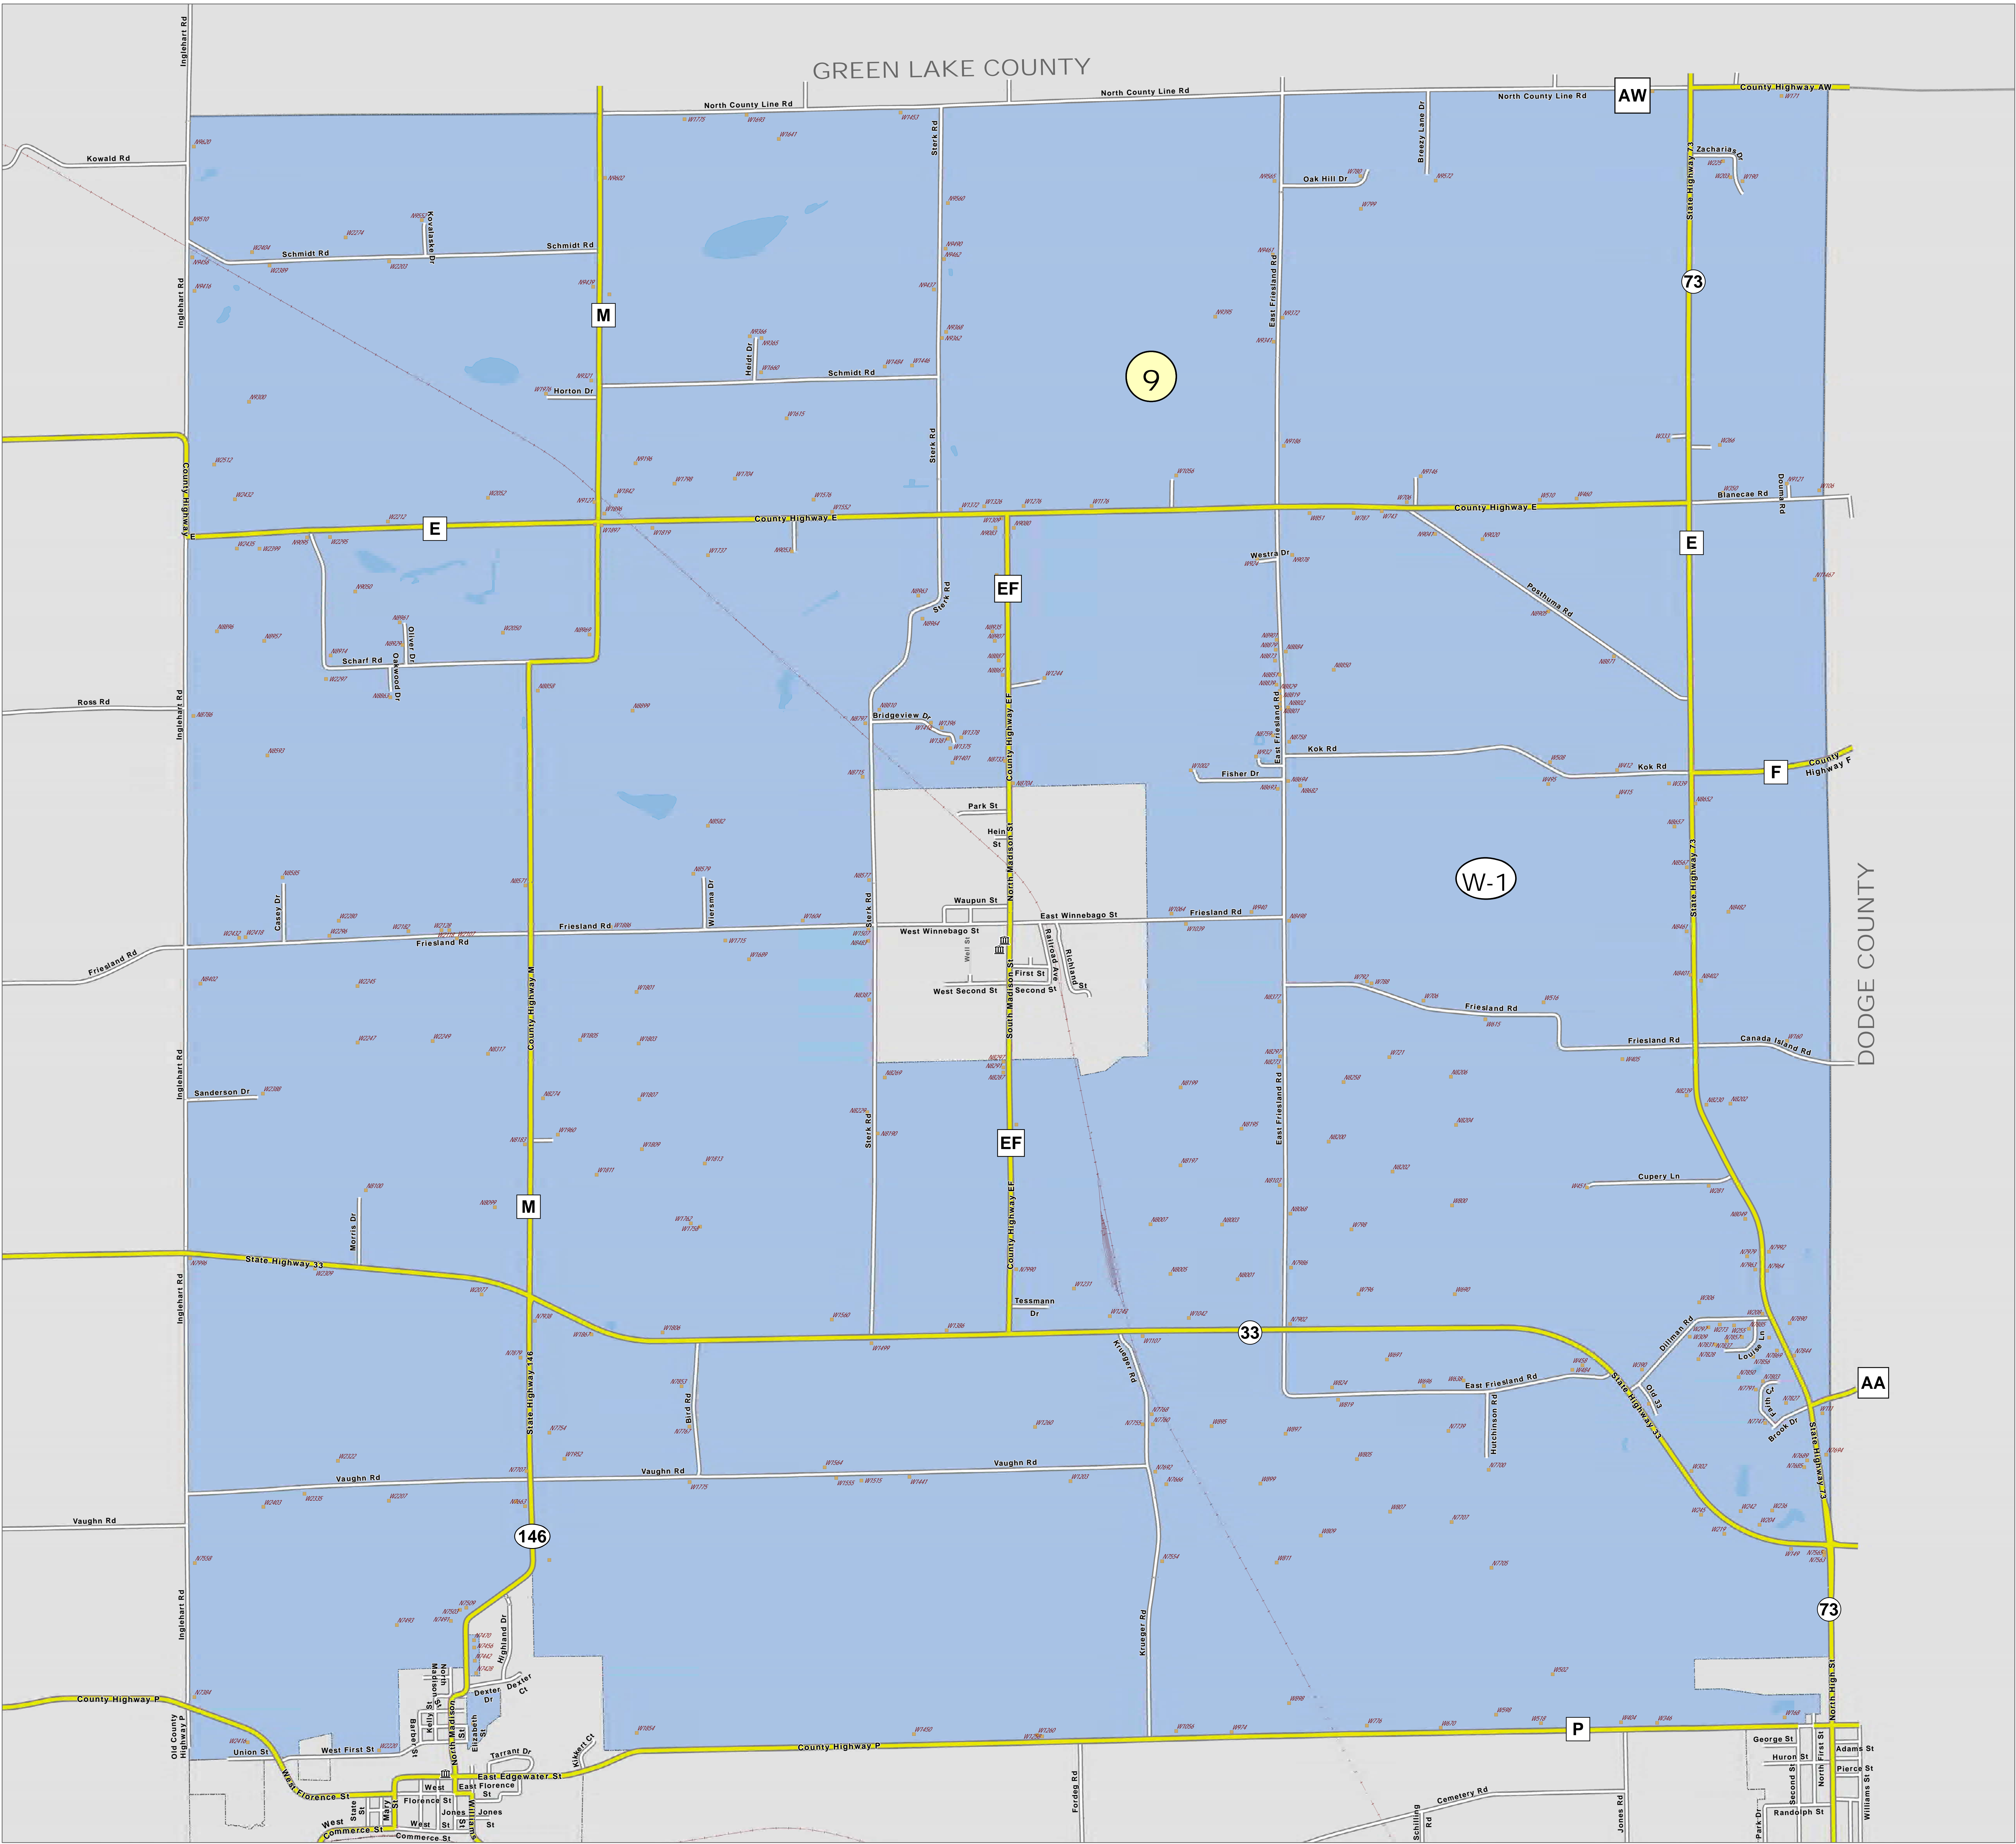

TOWN OF RANDOLPH

Legend

- Supervisory (#)
- Ward (W-#)

COLUMBIA COUNTY, WI

SUPERVISORY DISTRICT(S)

SCHOOL DISTRICT(S)