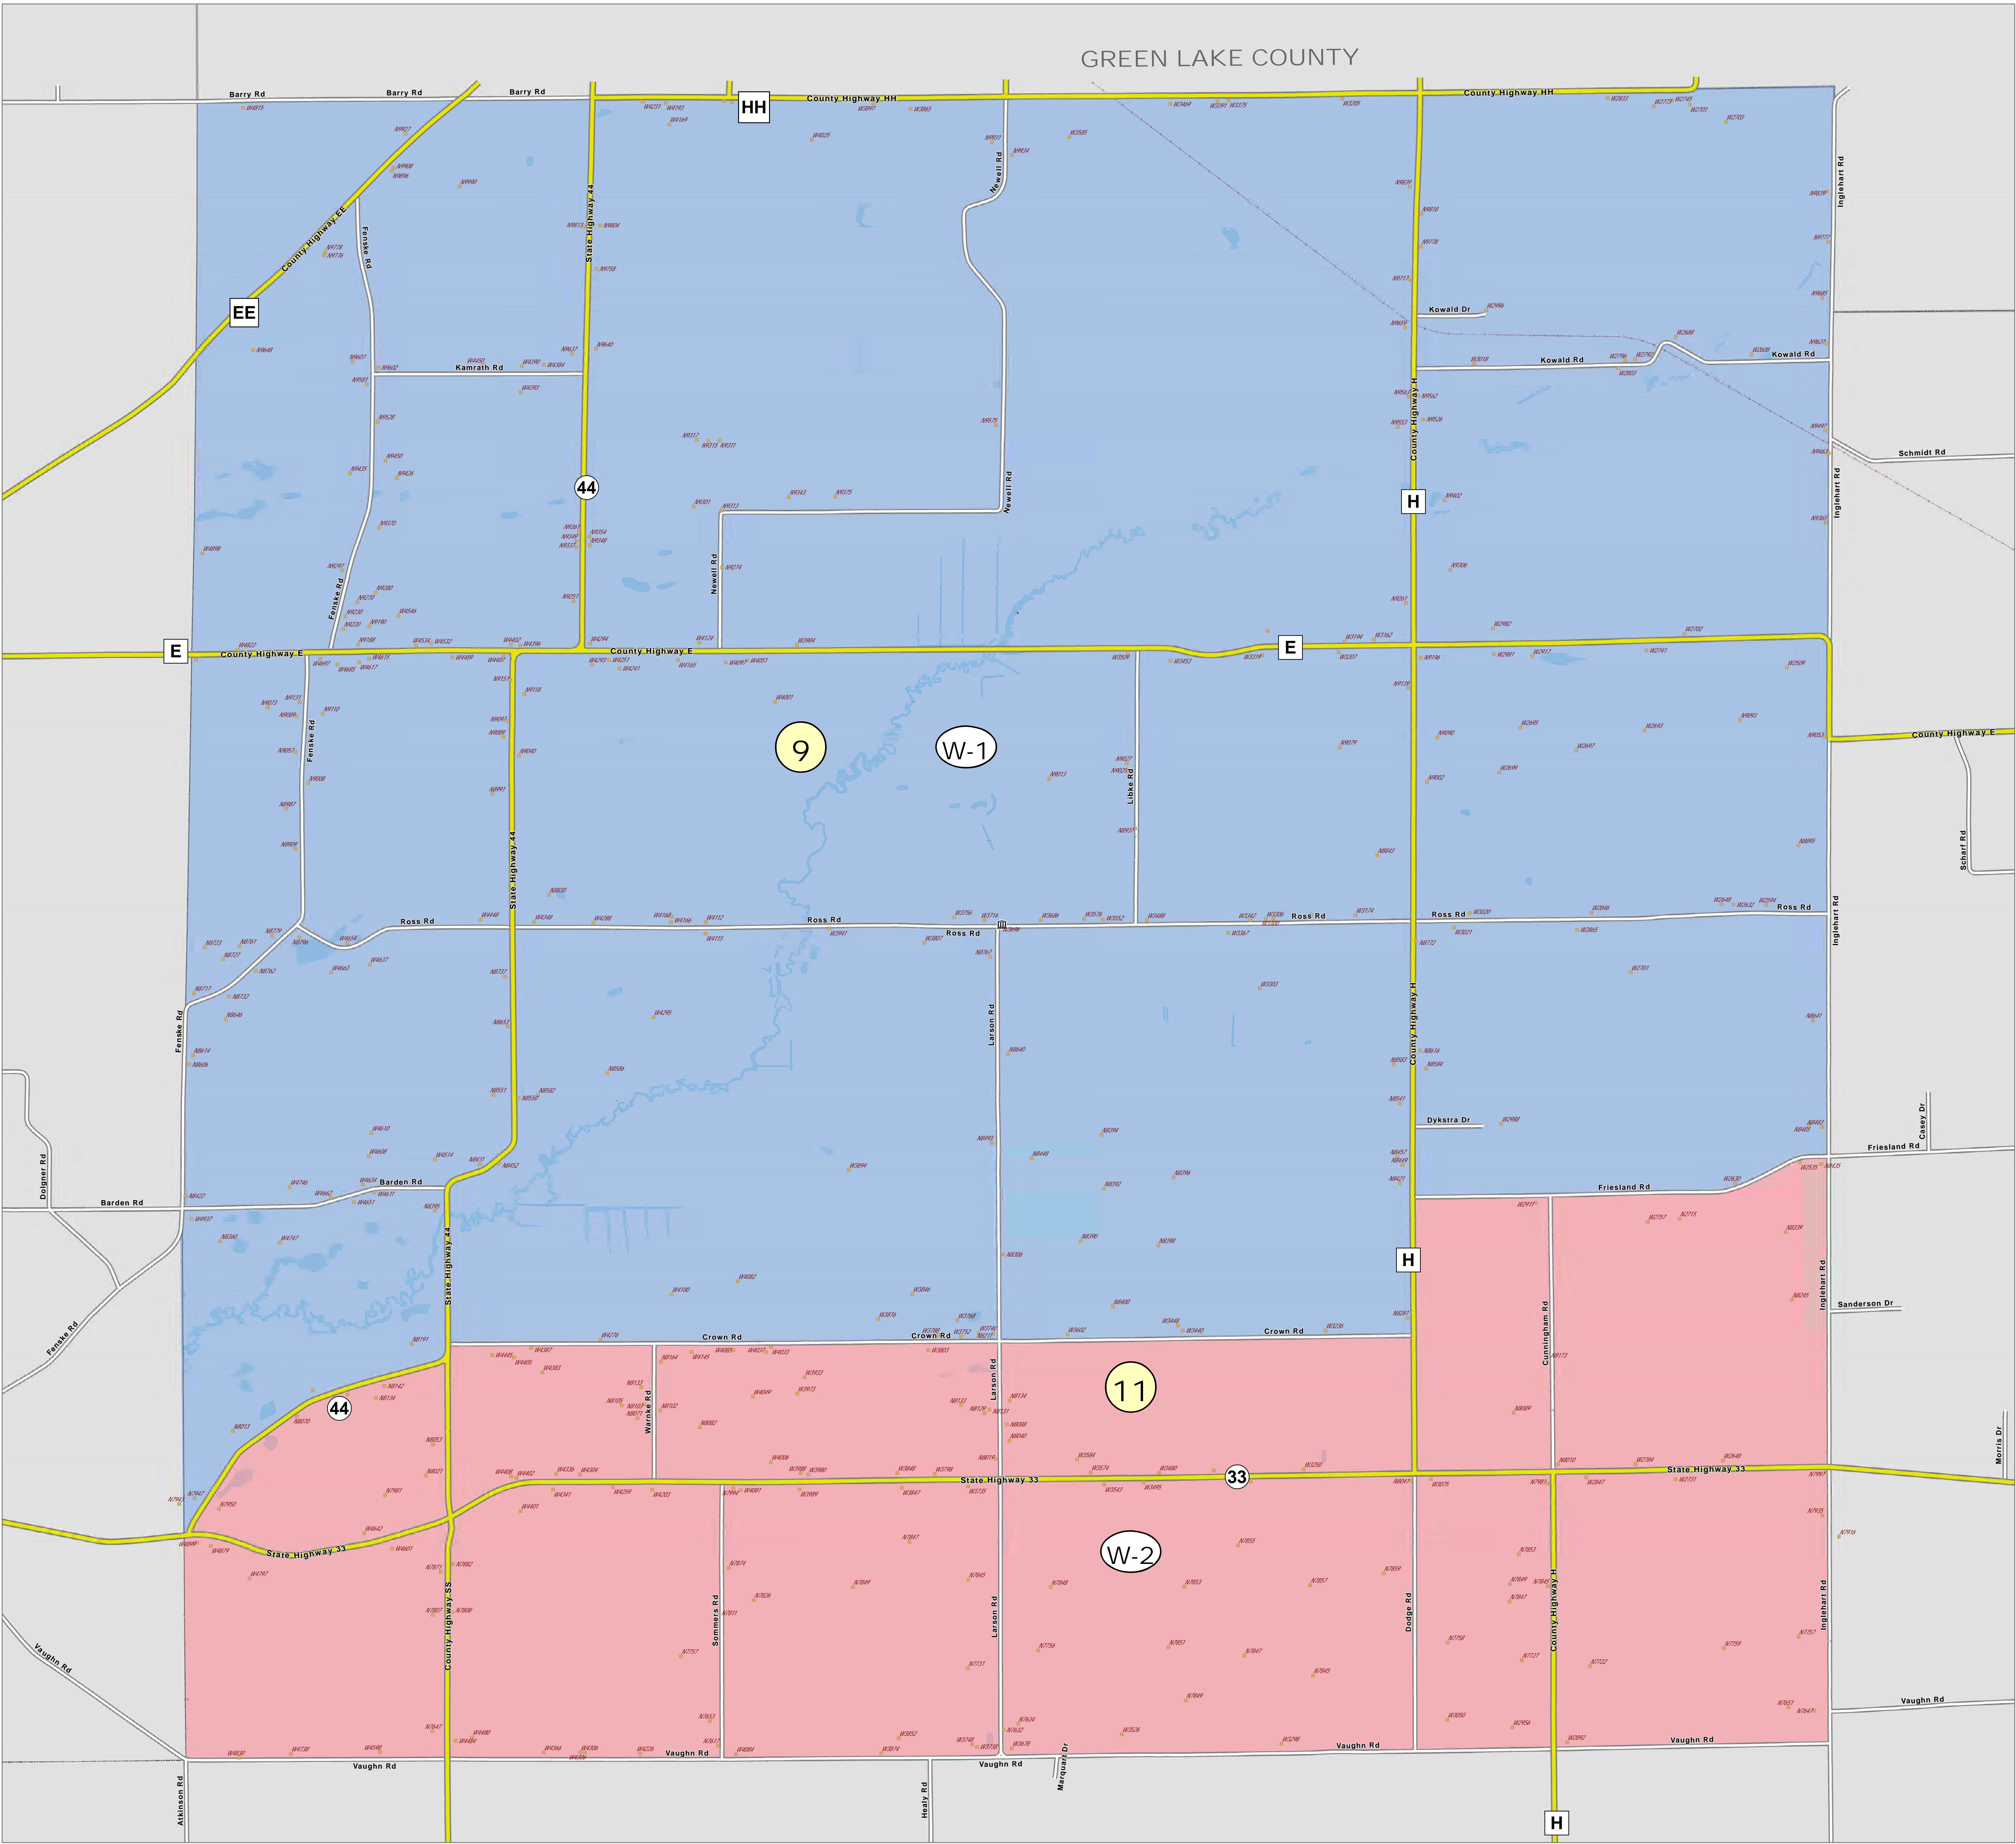

TOWN OF SCOTT

Legend

- Supervisory (#)
- Ward (W-#)

COLUMBIA COUNTY, WI

SUPERVISORY DISTRICT(S)

SCHOOL DISTRICT(S)