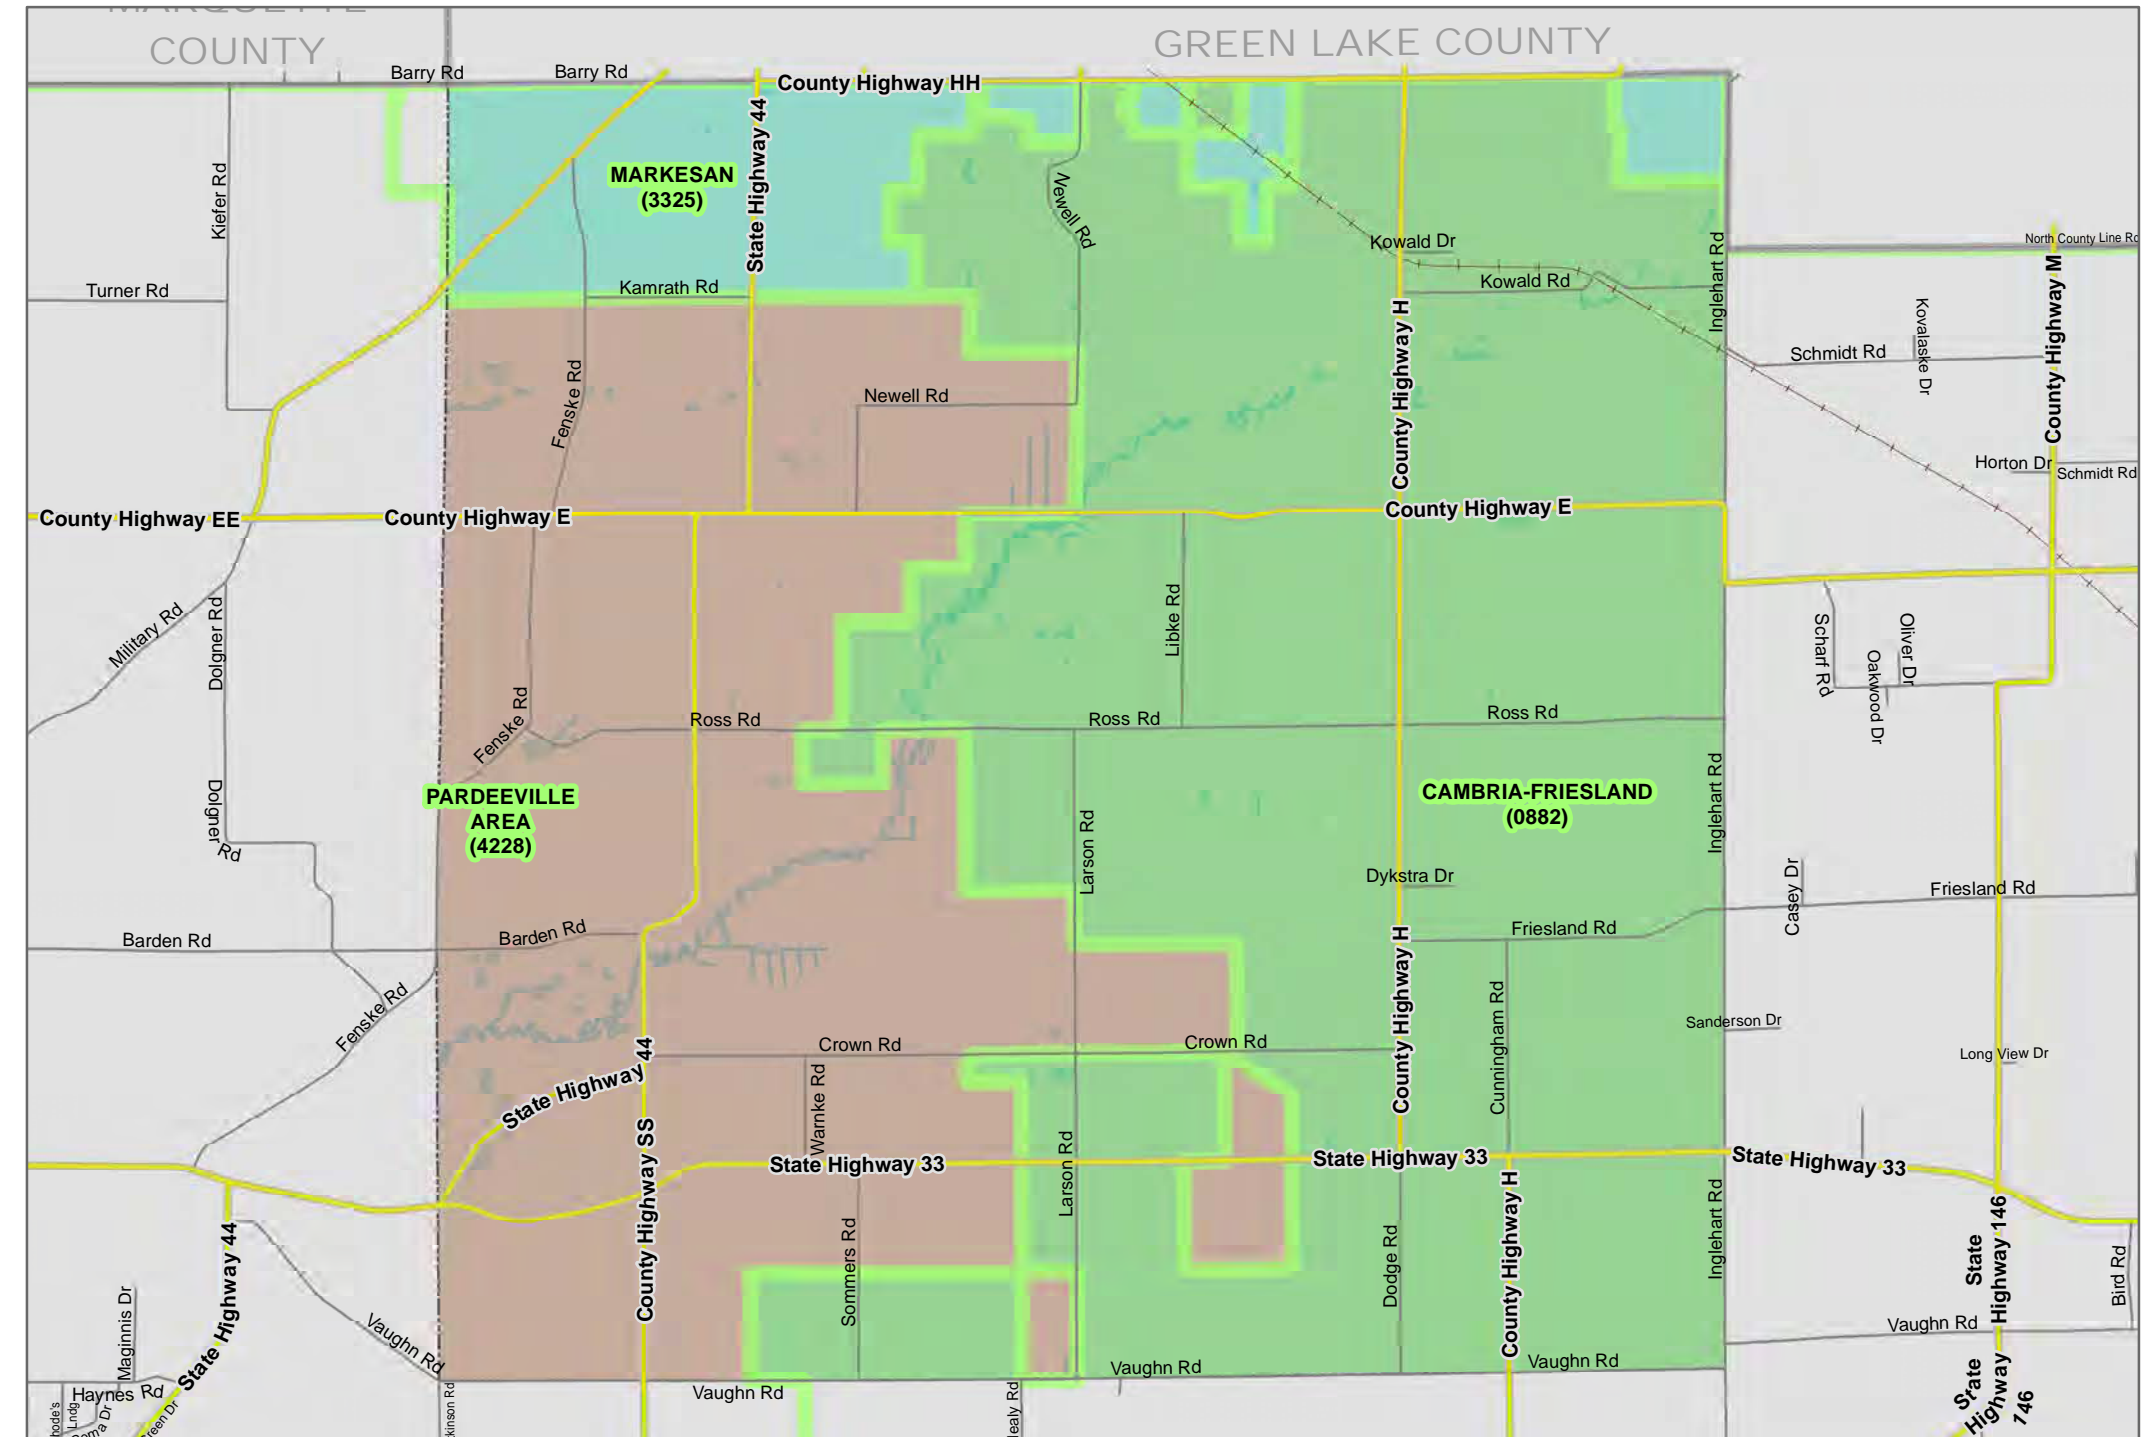

TOWN OF SCOTT

Legend

- Supervisory (#)
- Ward (W-#)

COLUMBIA COUNTY, WI

SUPERVISORY DISTRICT(S)

SCHOOL DISTRICT(S)