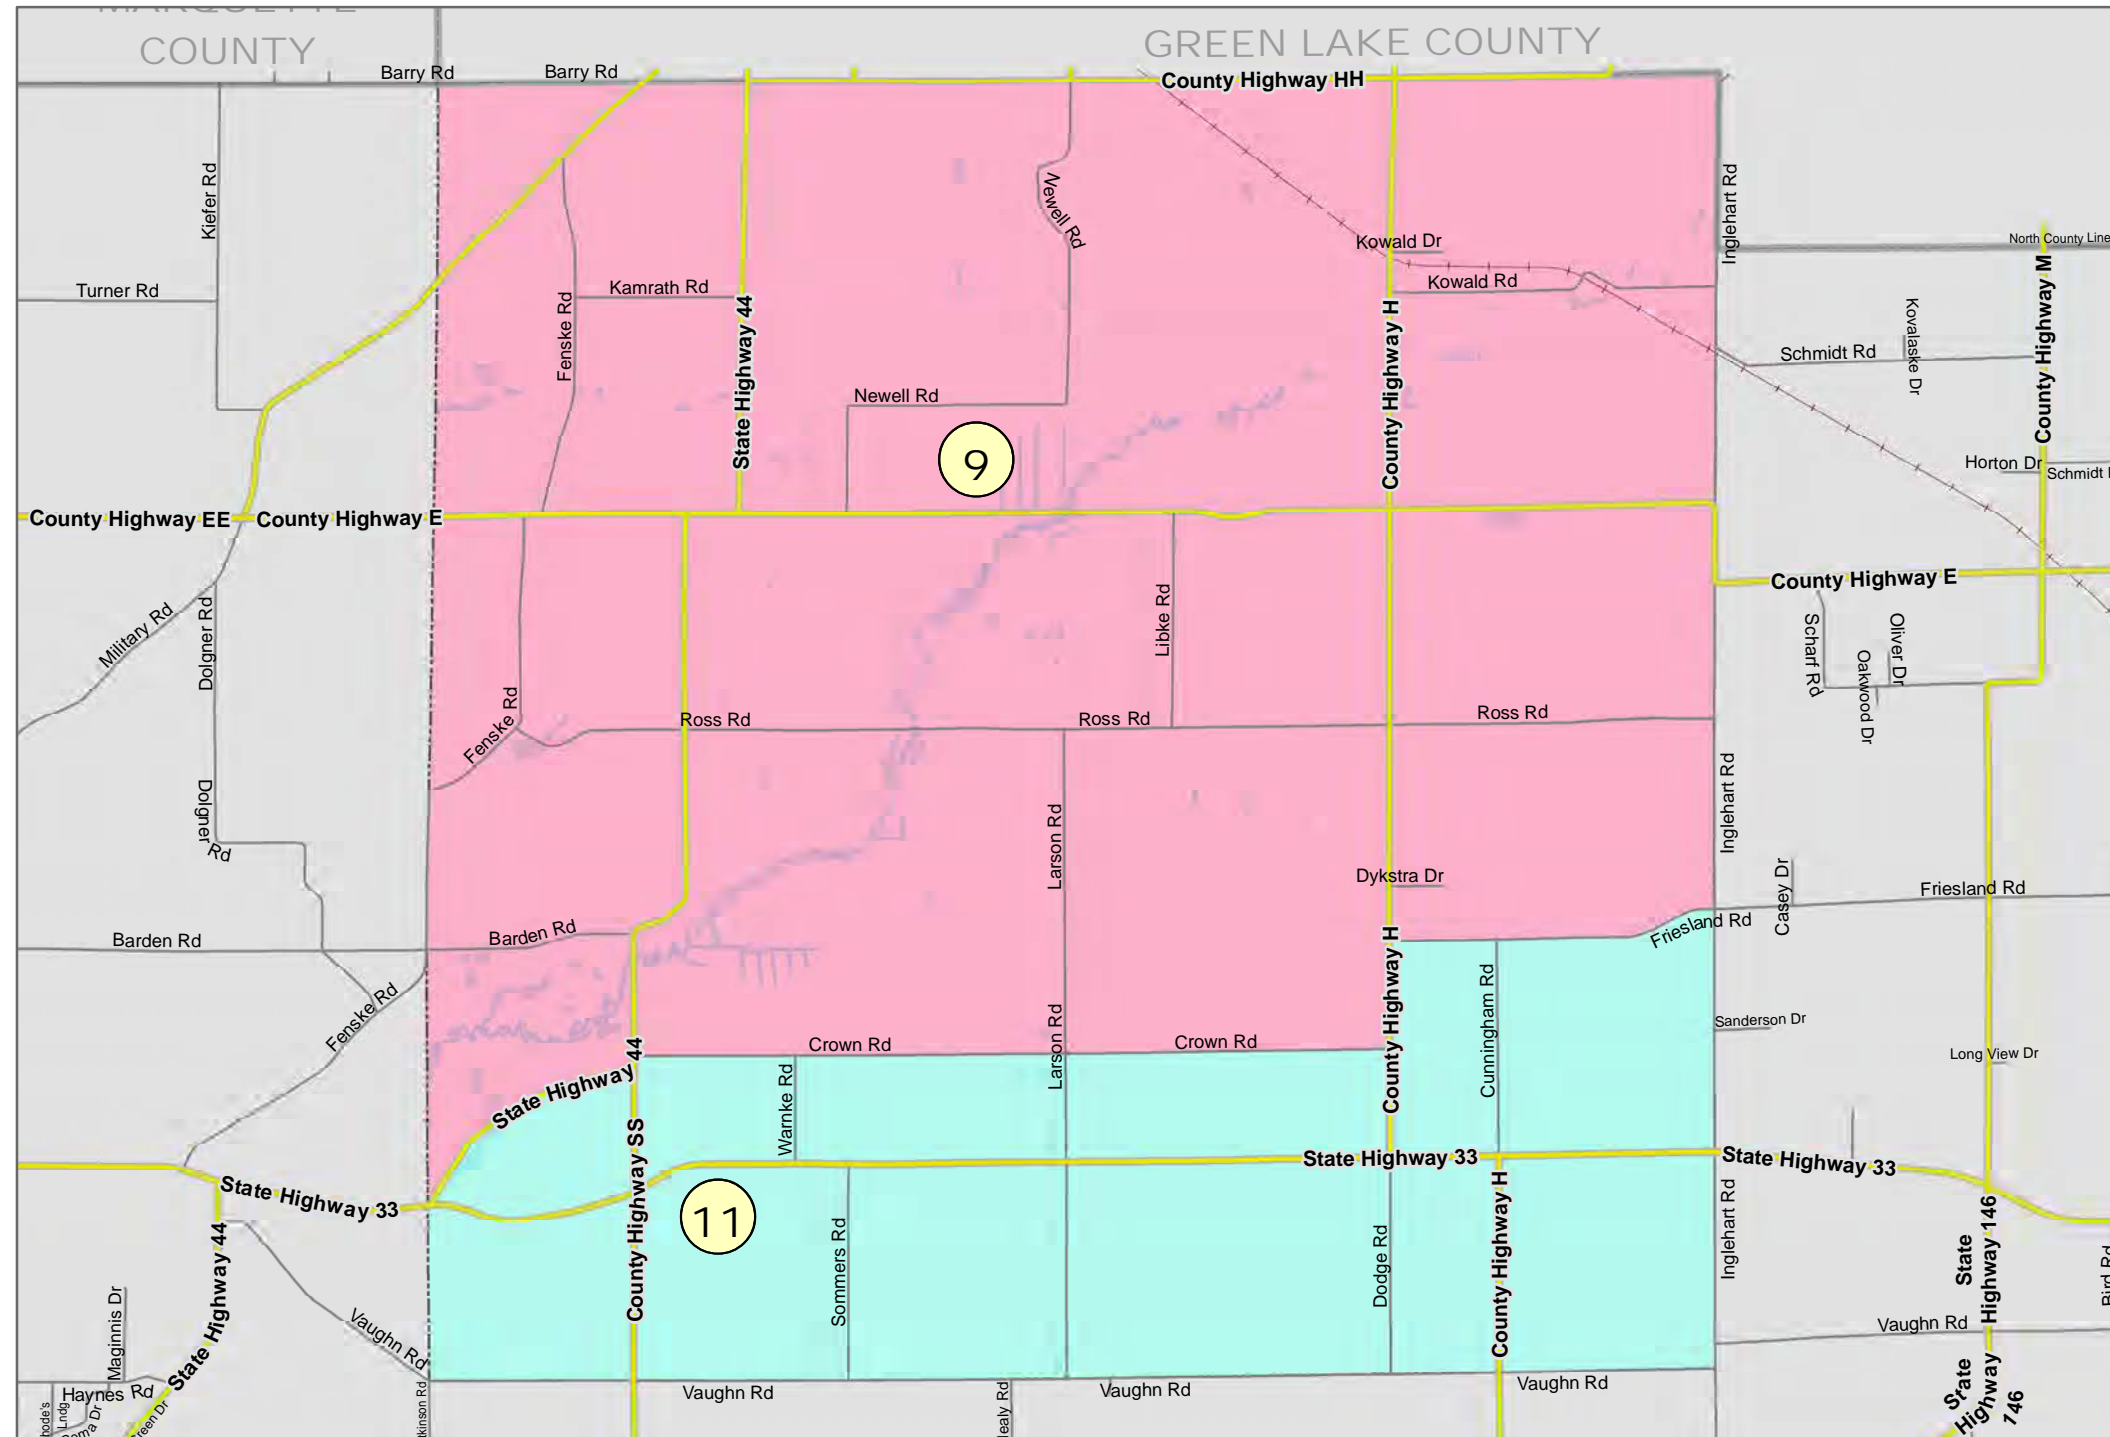

TOWN OF SCOTT

Legend

- Supervisory (#)
- Ward (W-#)

COLUMBIA COUNTY, WI

SUPERVISORY DISTRICT(S)

SCHOOL DISTRICT(S)