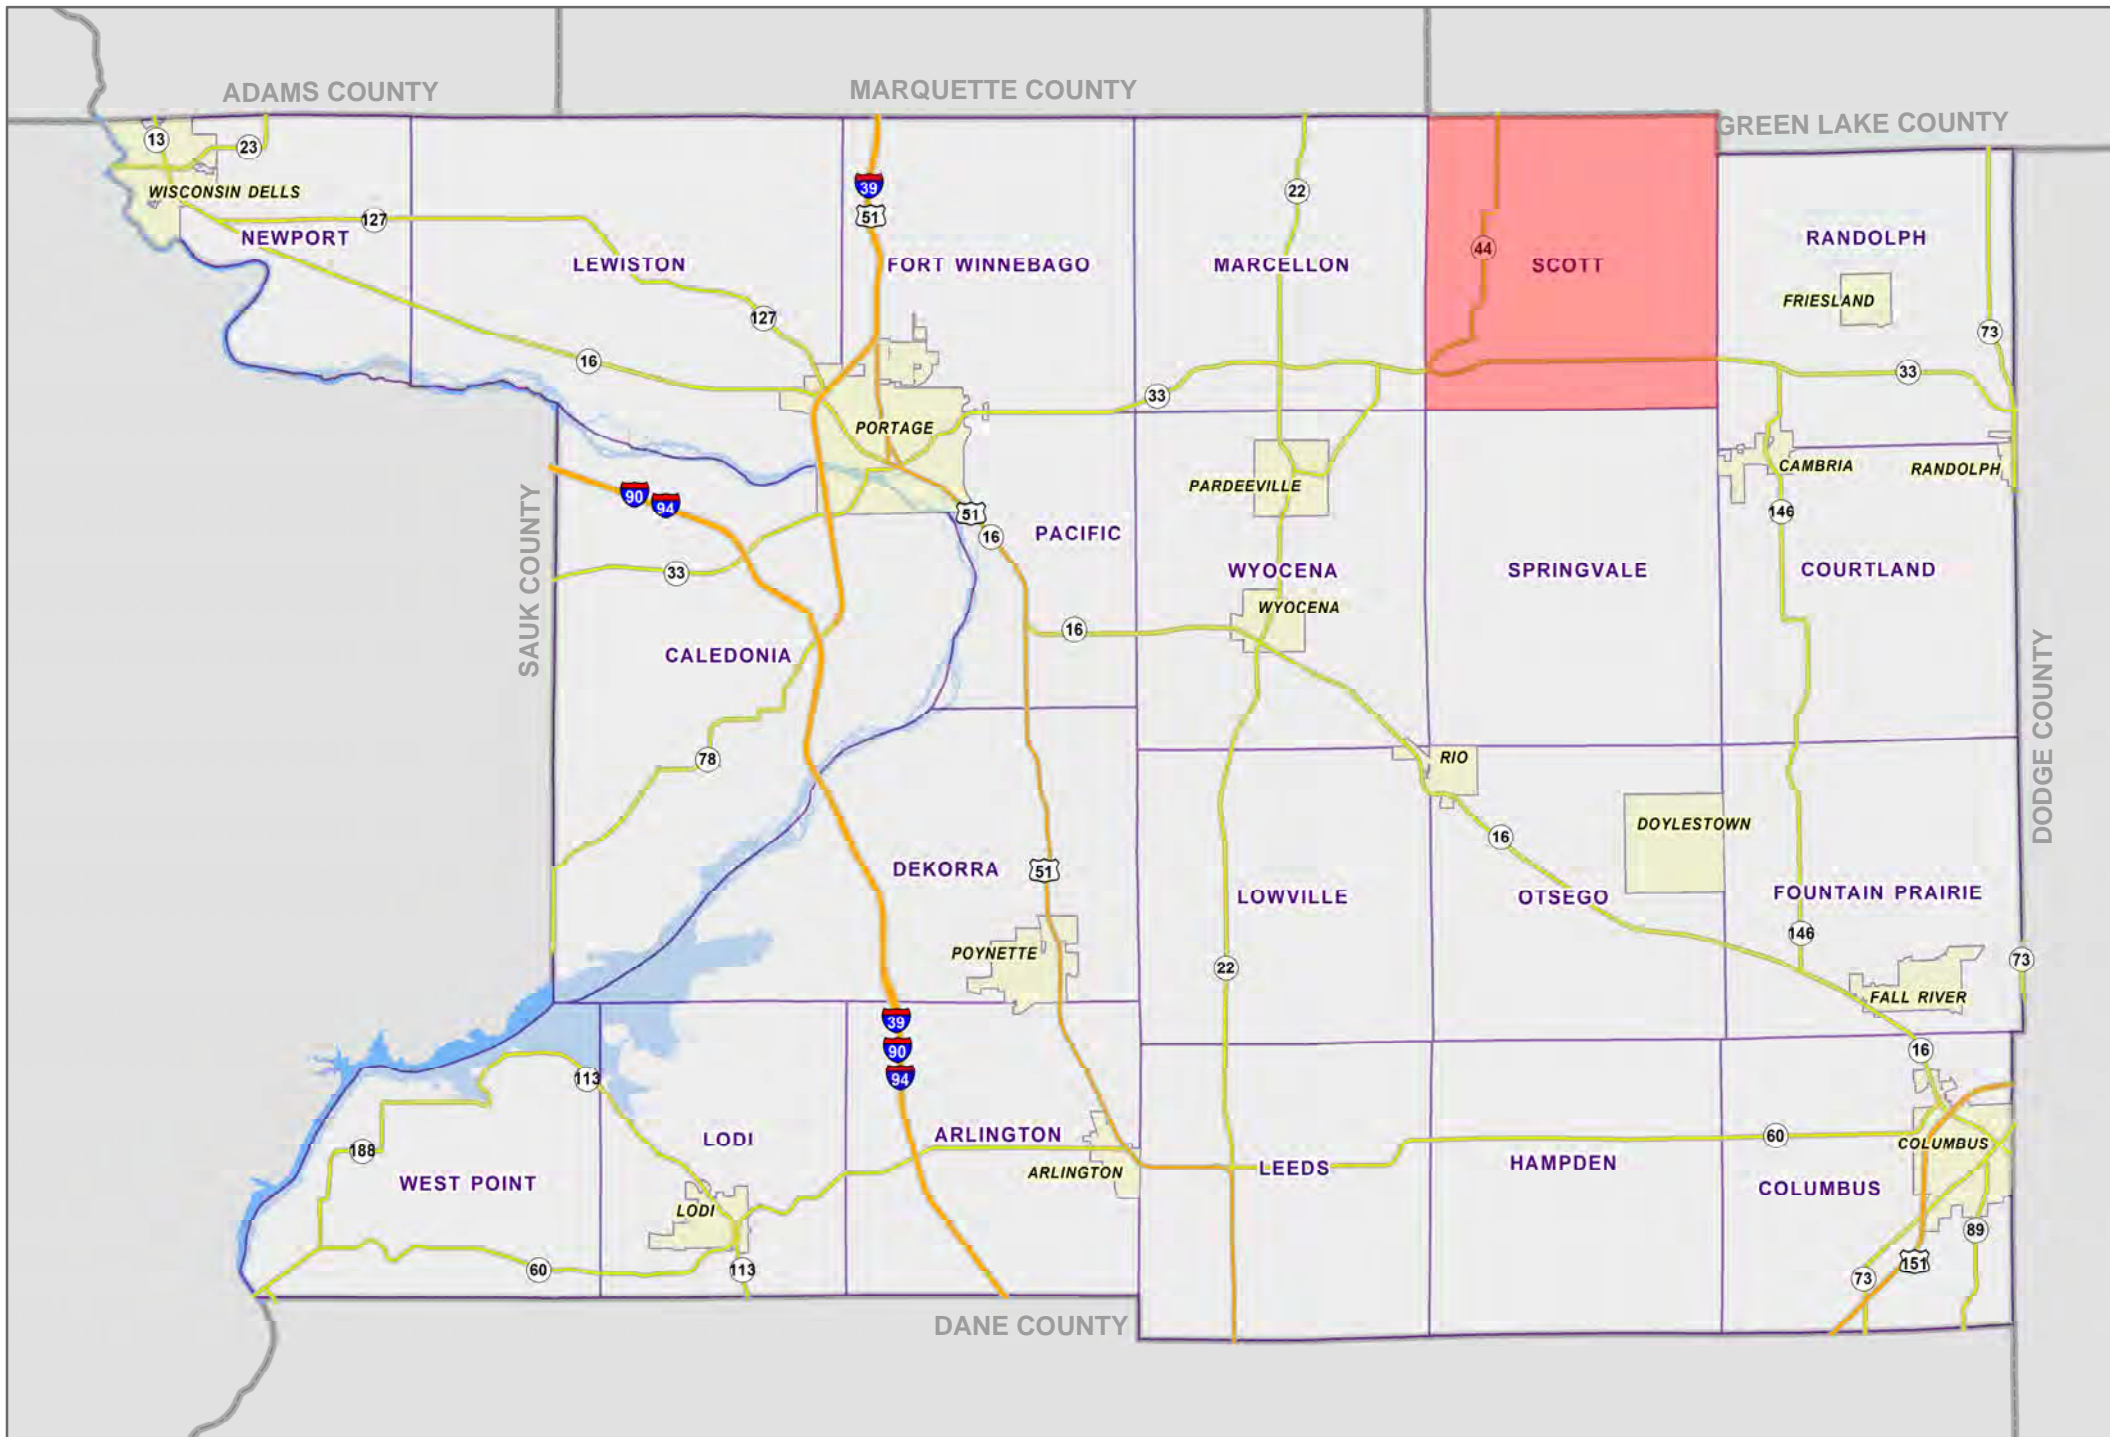

TOWN OF SCOTT

Legend

- Supervisory (#)
- Ward (W-#)

COLUMBIA COUNTY, WI

SUPERVISORY DISTRICT(S)

SCHOOL DISTRICT(S)