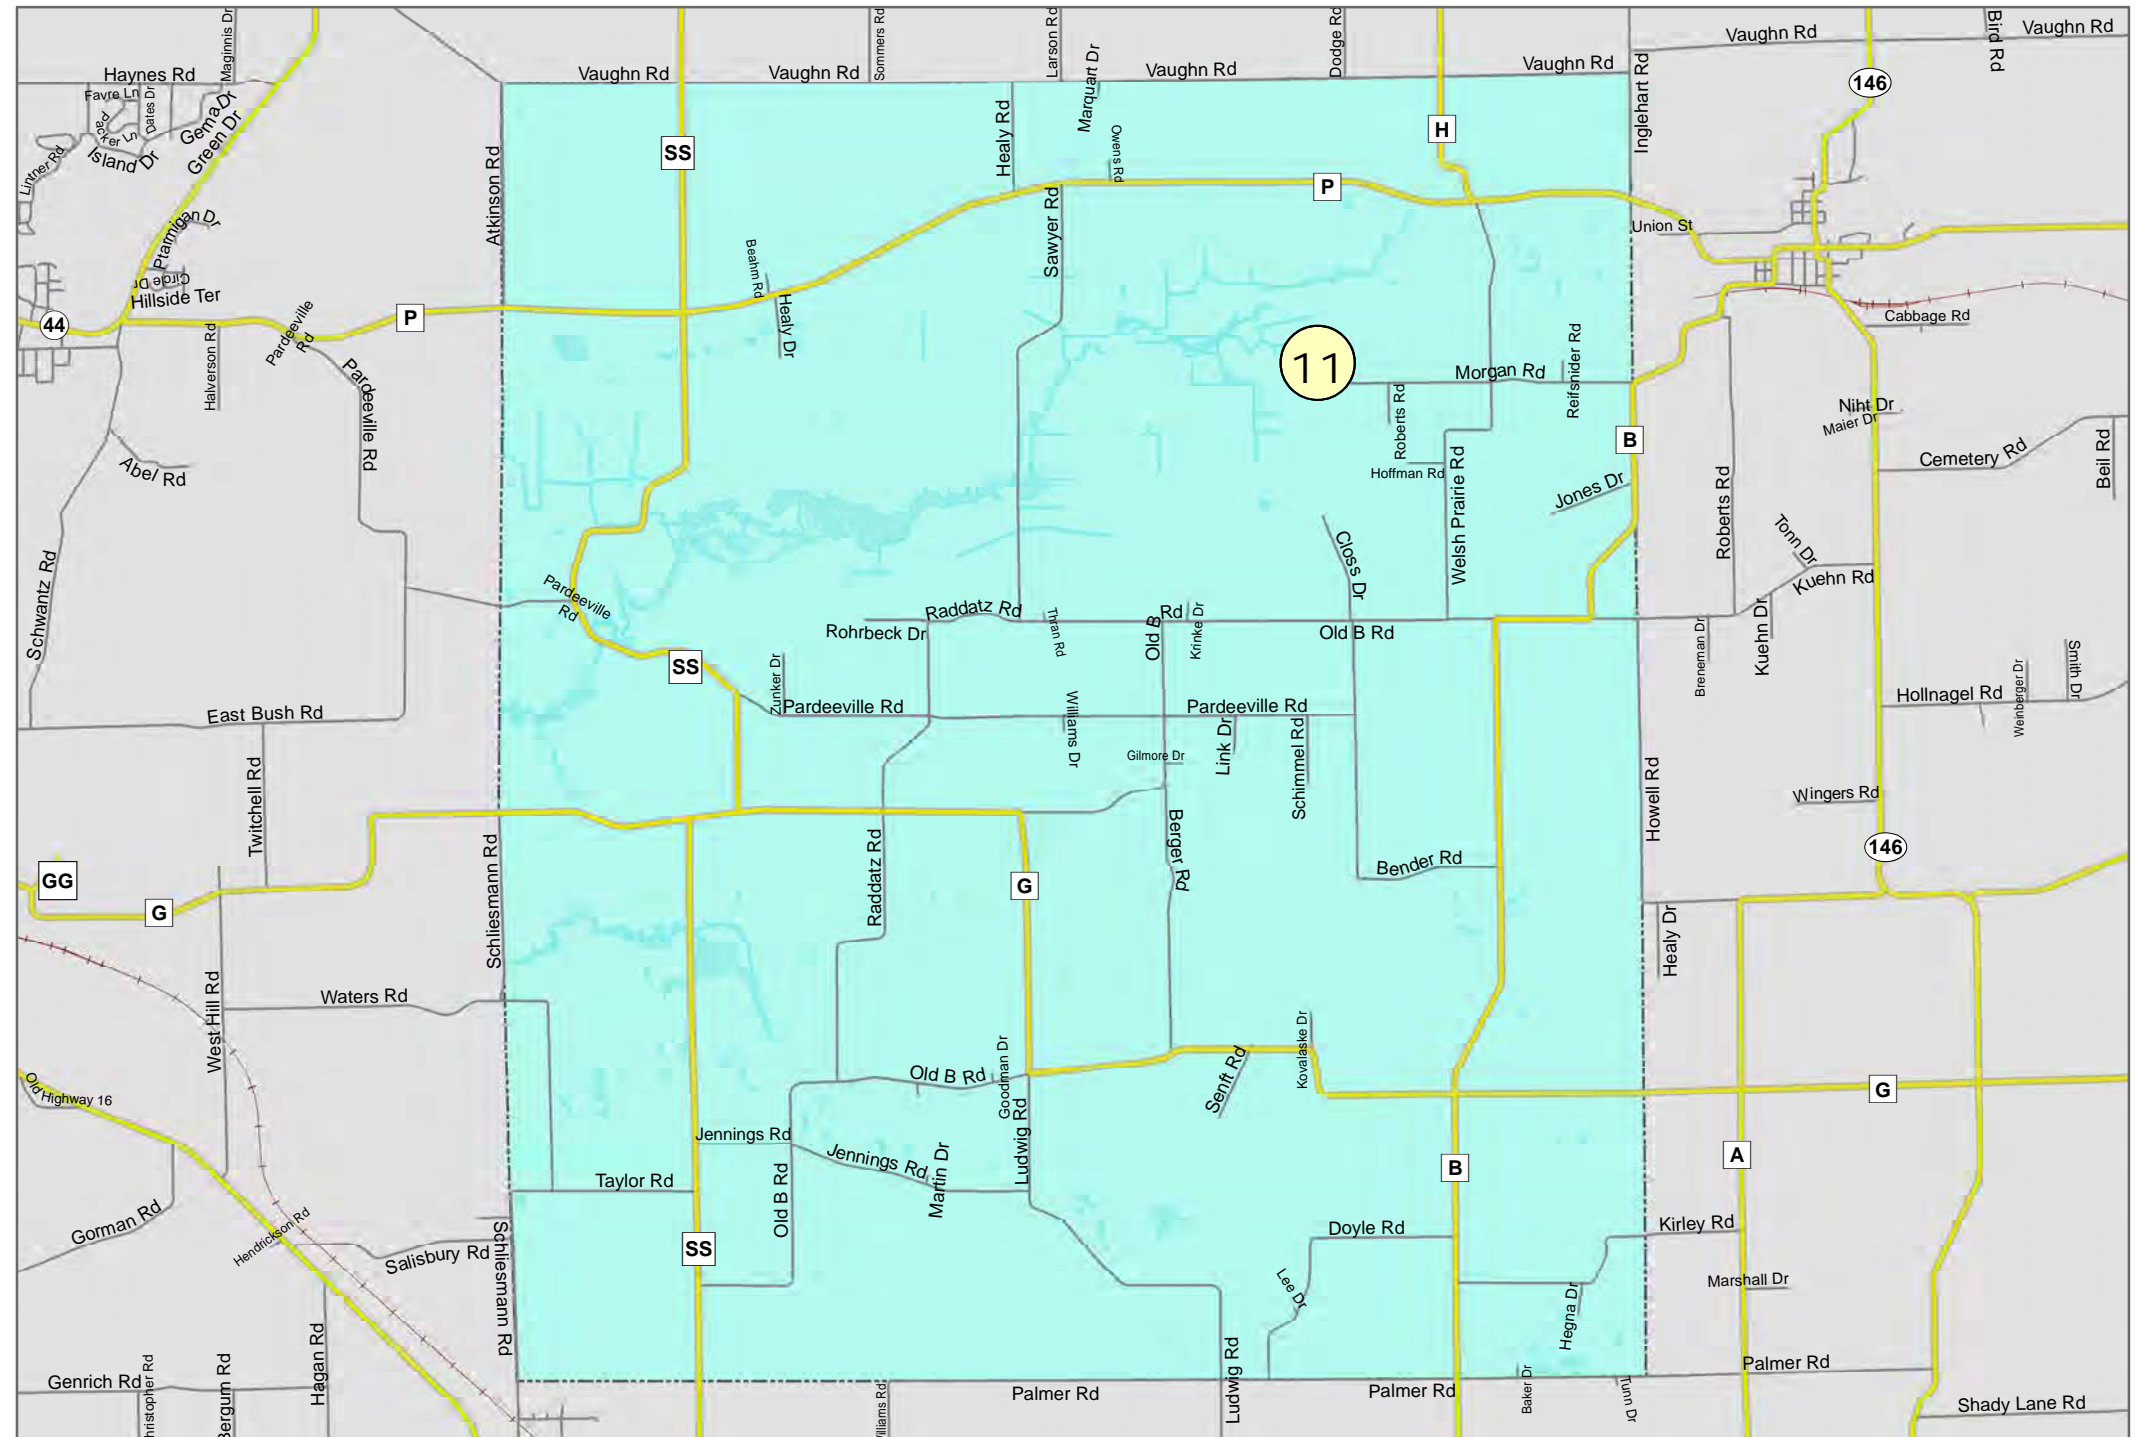

TOWN OF SPRINGVALE

Legend

- Supervisory (#)
- Ward (W-#)

COLUMBIA COUNTY, WI

SUPERVISORY DISTRICT(S)

SCHOOL DISTRICT(S)