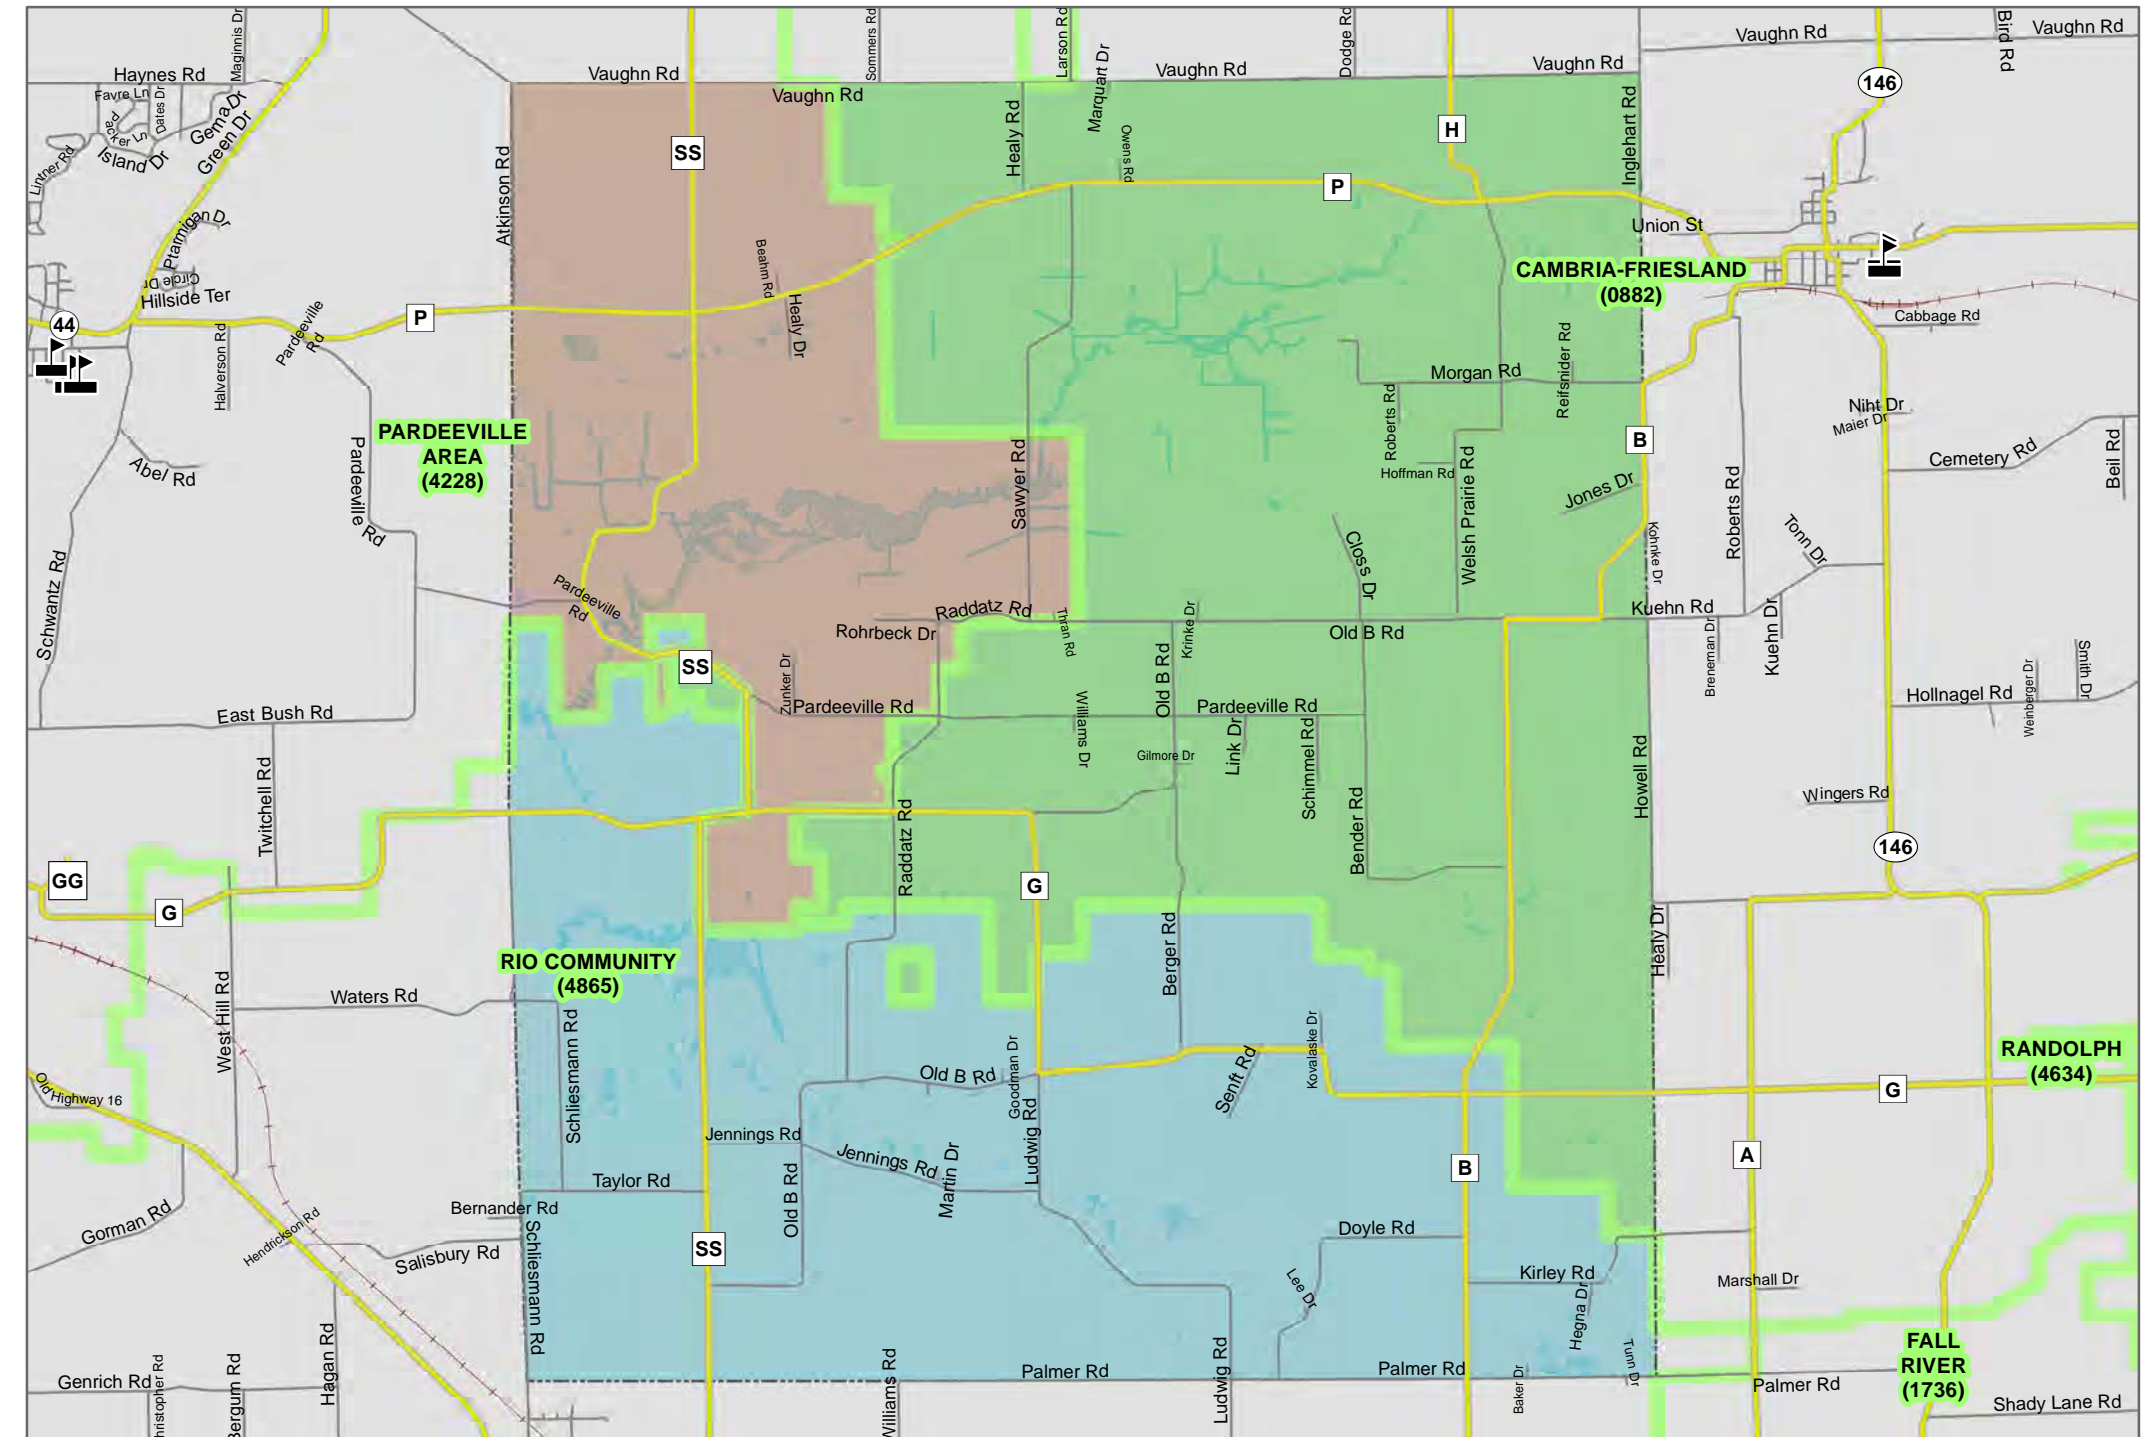

TOWN OF SPRINGVALE

Legend

- Supervisory (#)
- Ward (W-#)

COLUMBIA COUNTY, WI

SUPERVISORY DISTRICT(S)

SCHOOL DISTRICT(S)