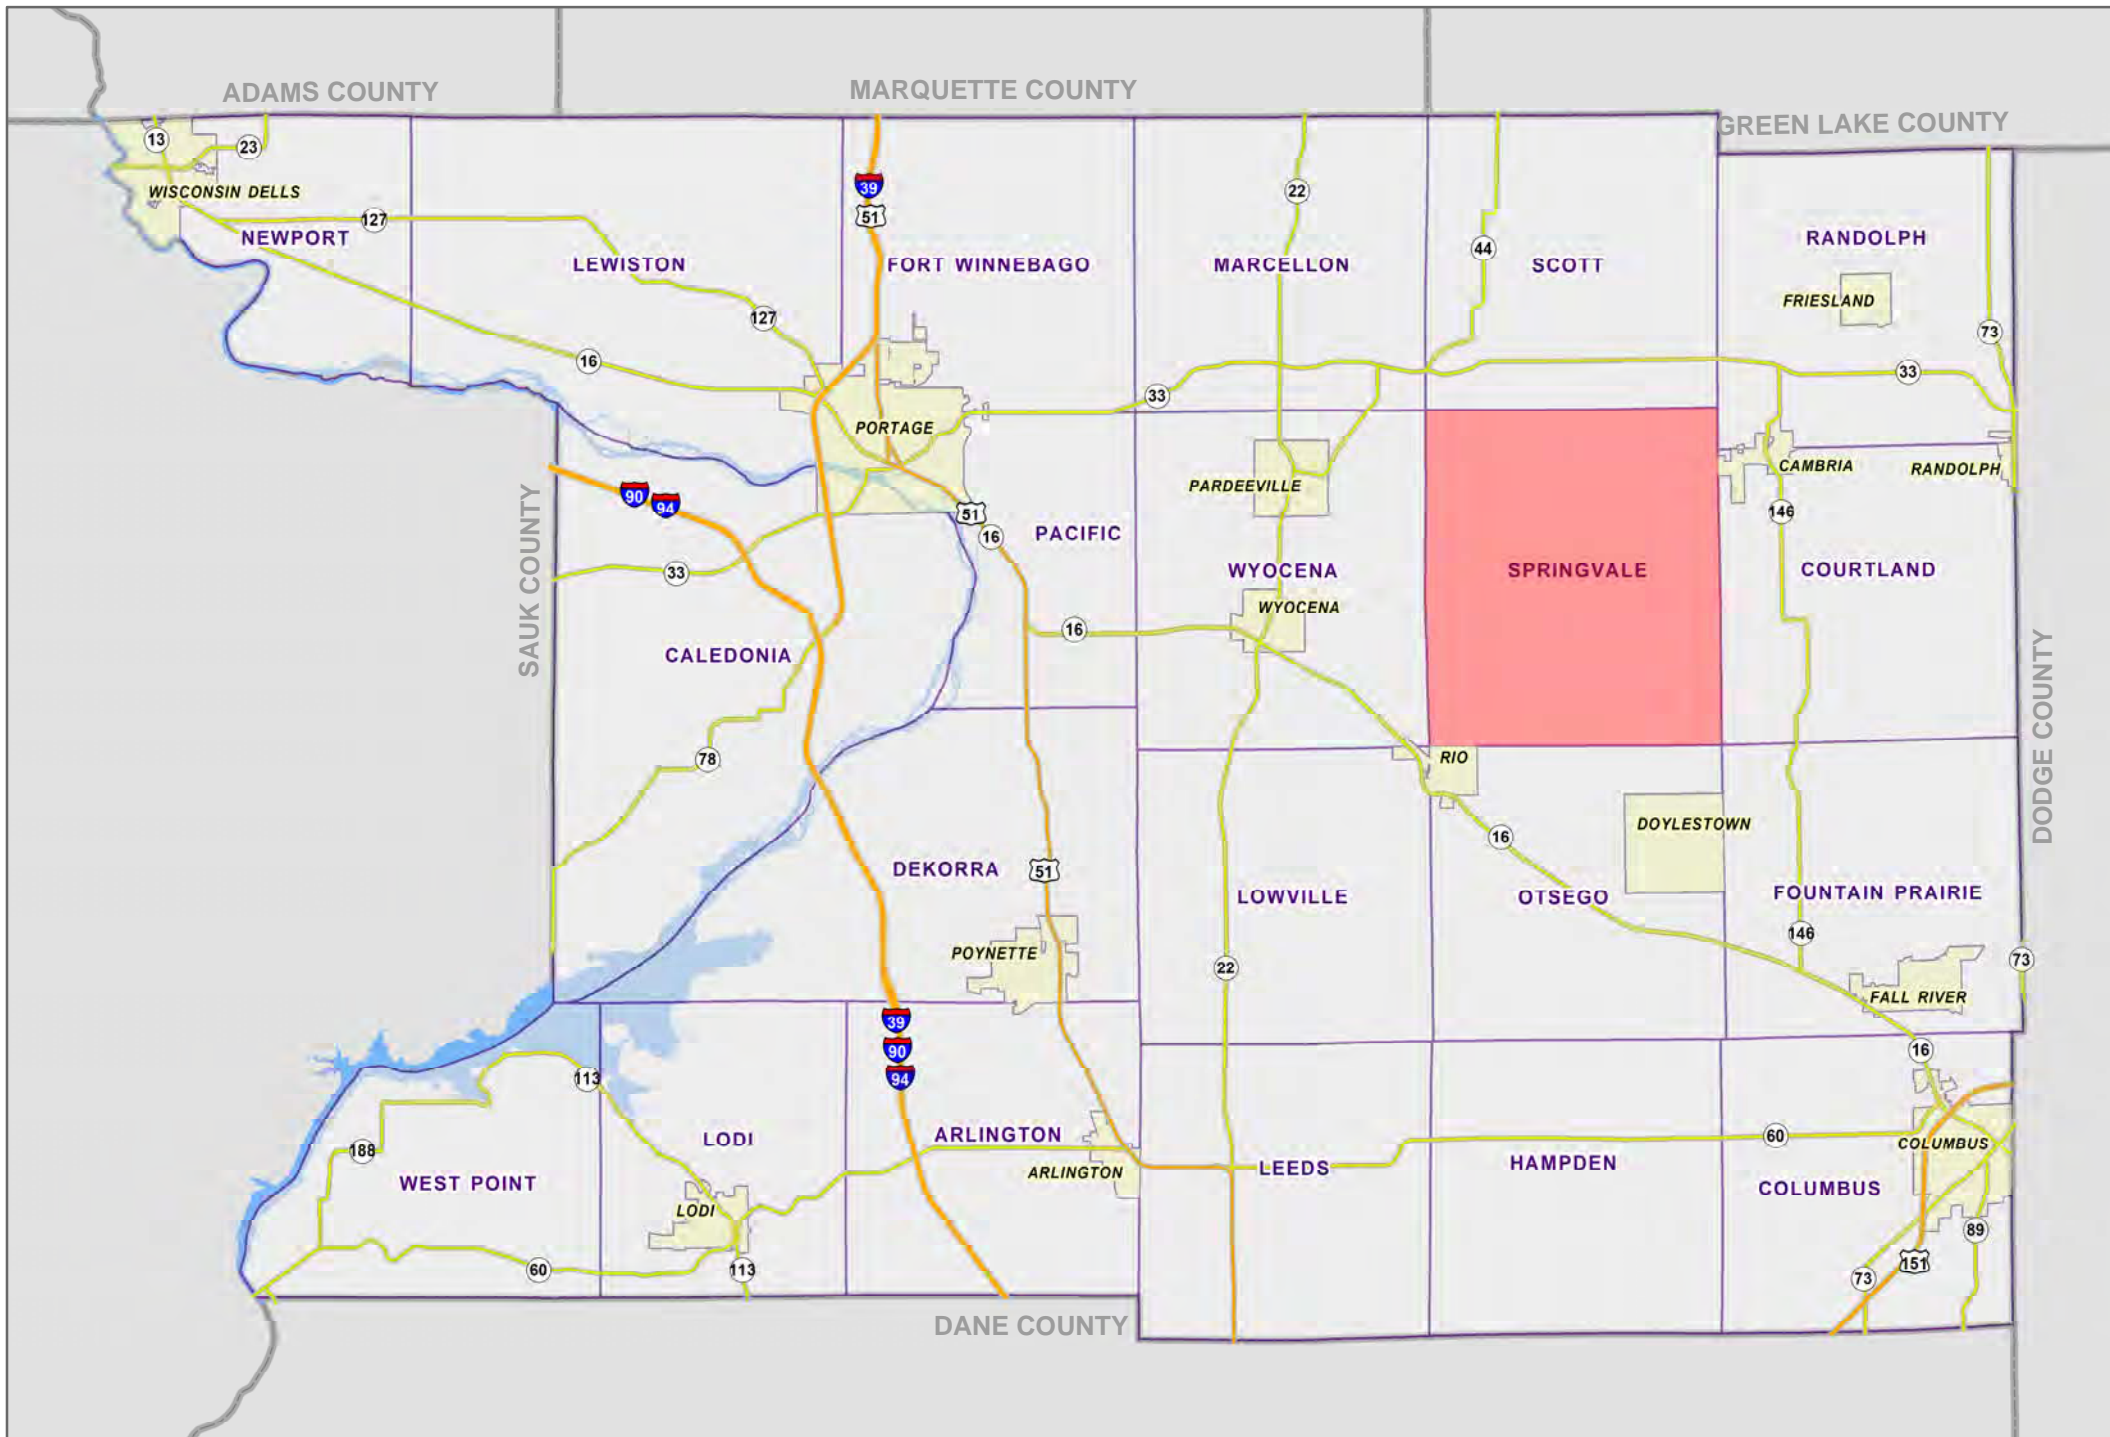

TOWN OF SPRINGVALE

Legend

- Supervisory (#)
- Ward (W-#)

COLUMBIA COUNTY, WI

SUPERVISORY DISTRICT(S)

SCHOOL DISTRICT(S)