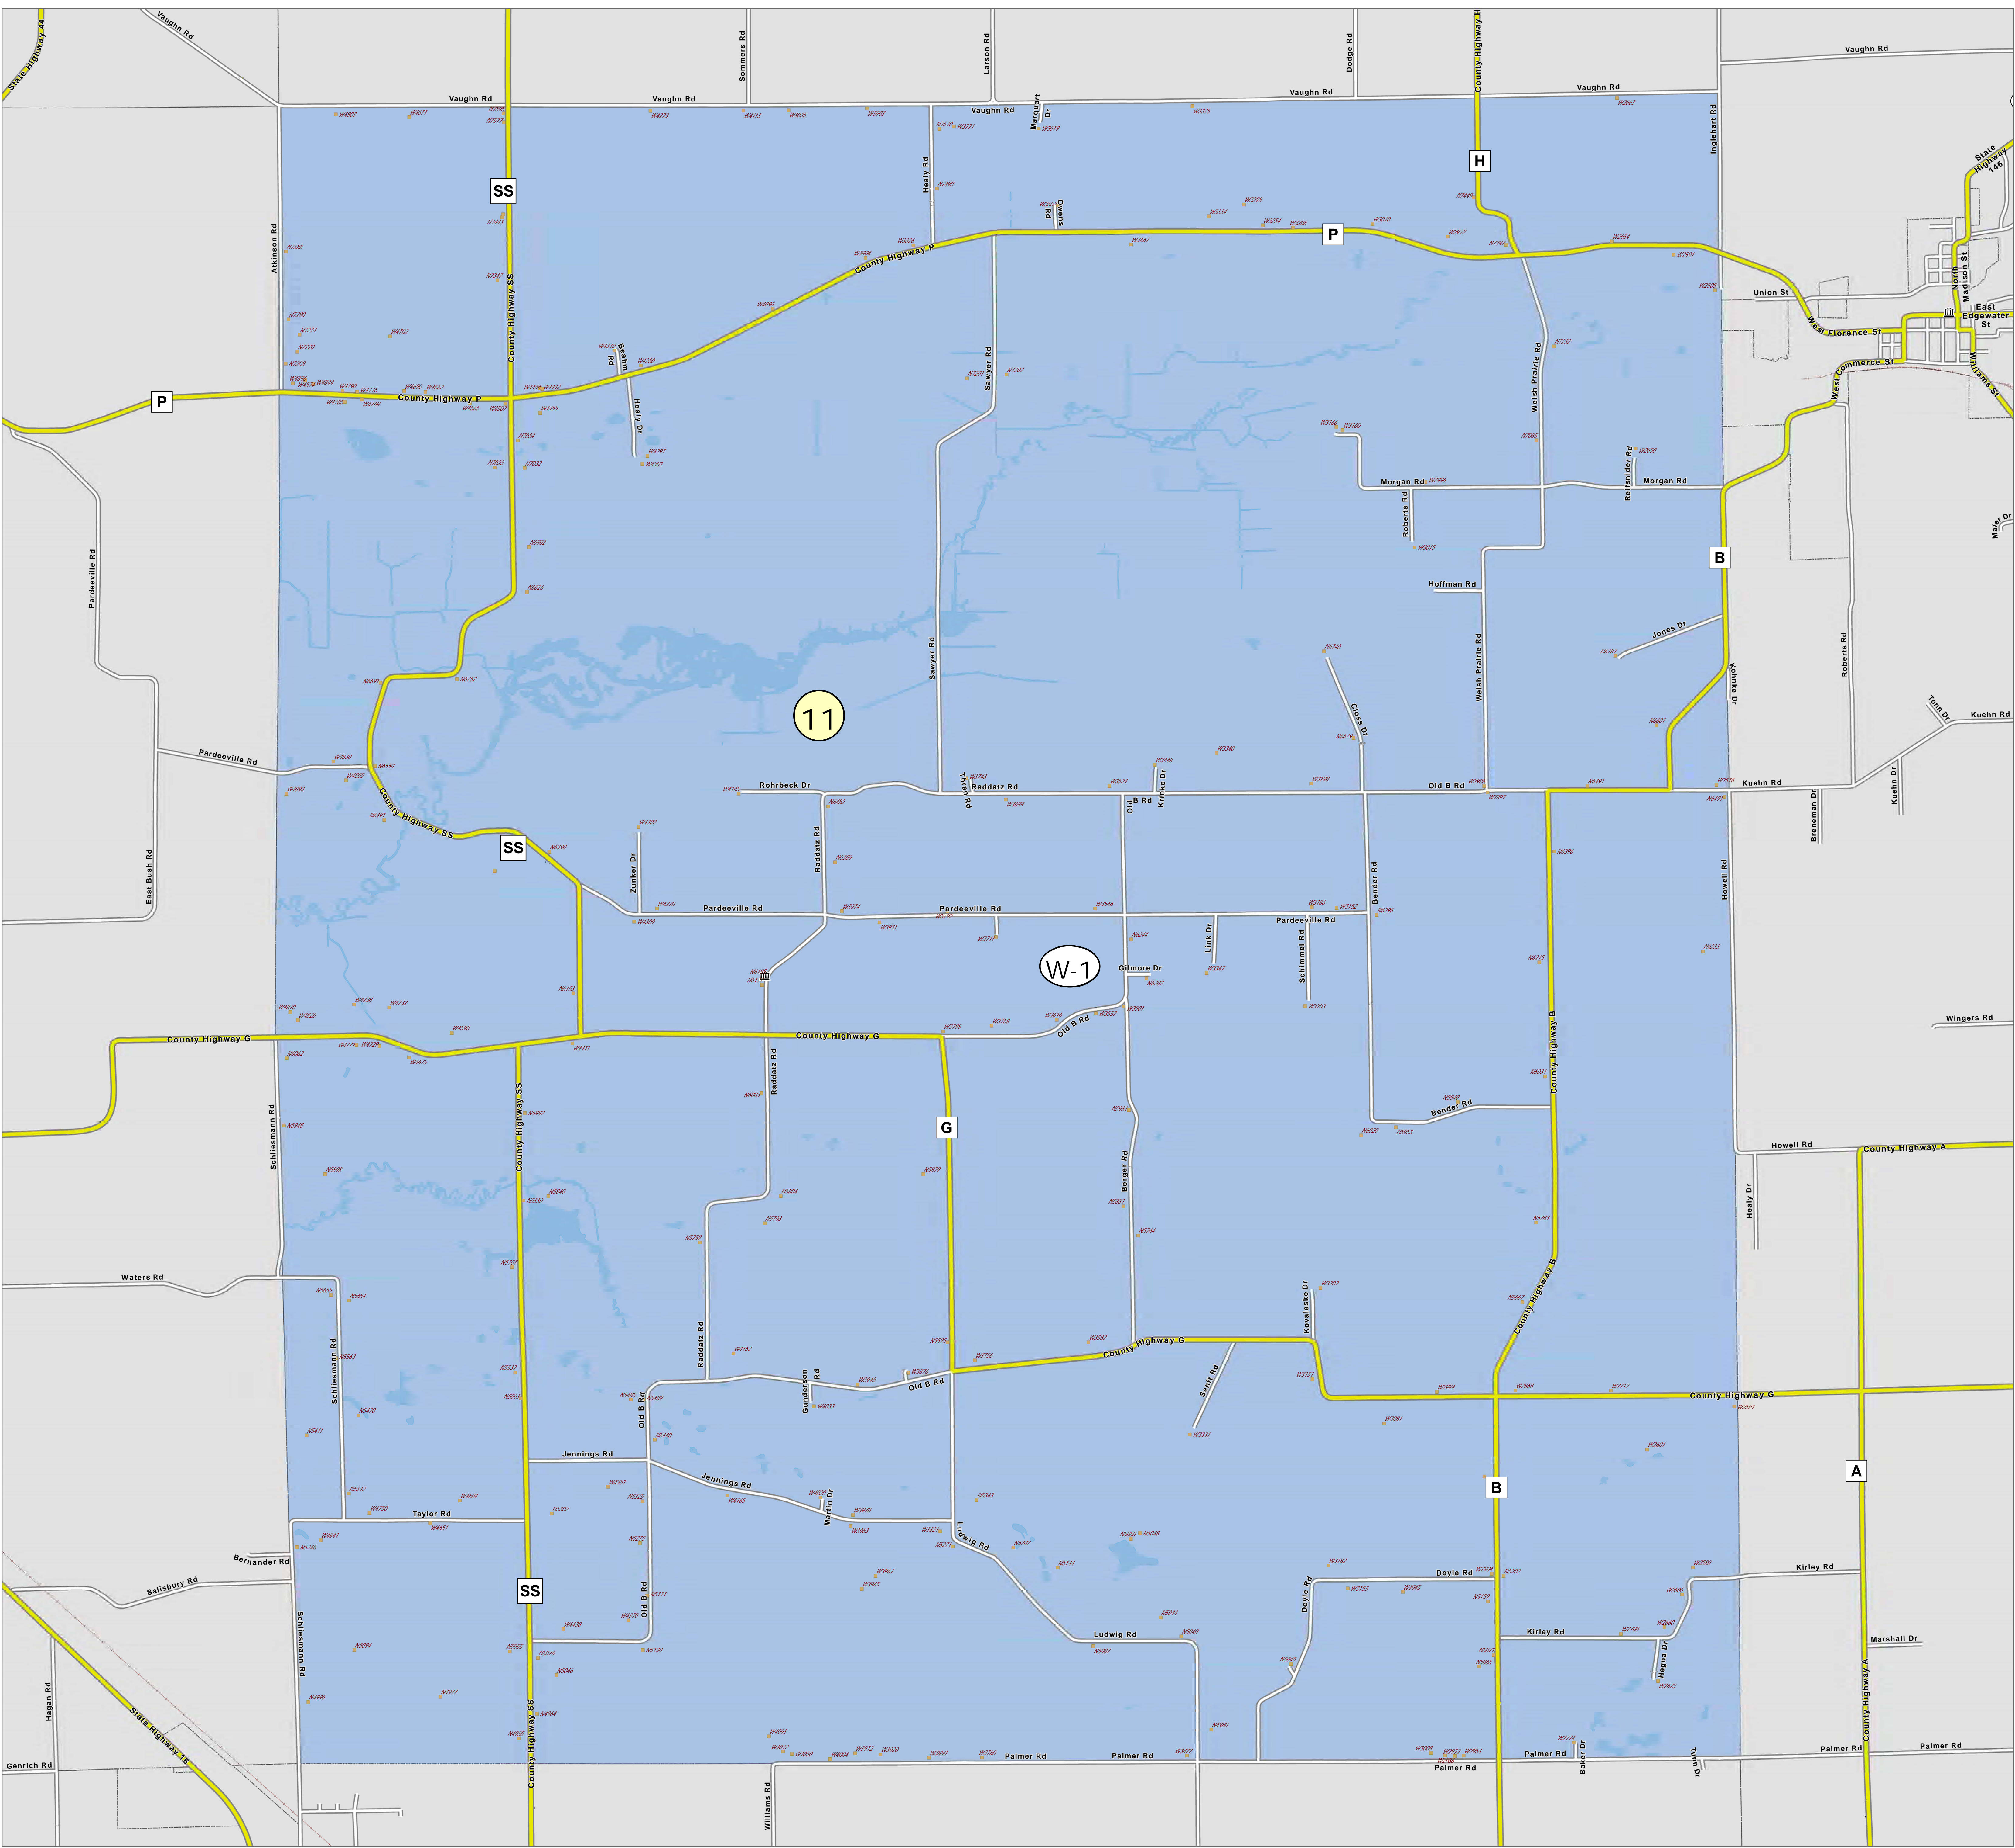

TOWN OF SPRINGVALE

Legend

- Supervisory (#)
- Ward (W-#)

COLUMBIA COUNTY, WI

SUPERVISORY DISTRICT(S)

SCHOOL DISTRICT(S)