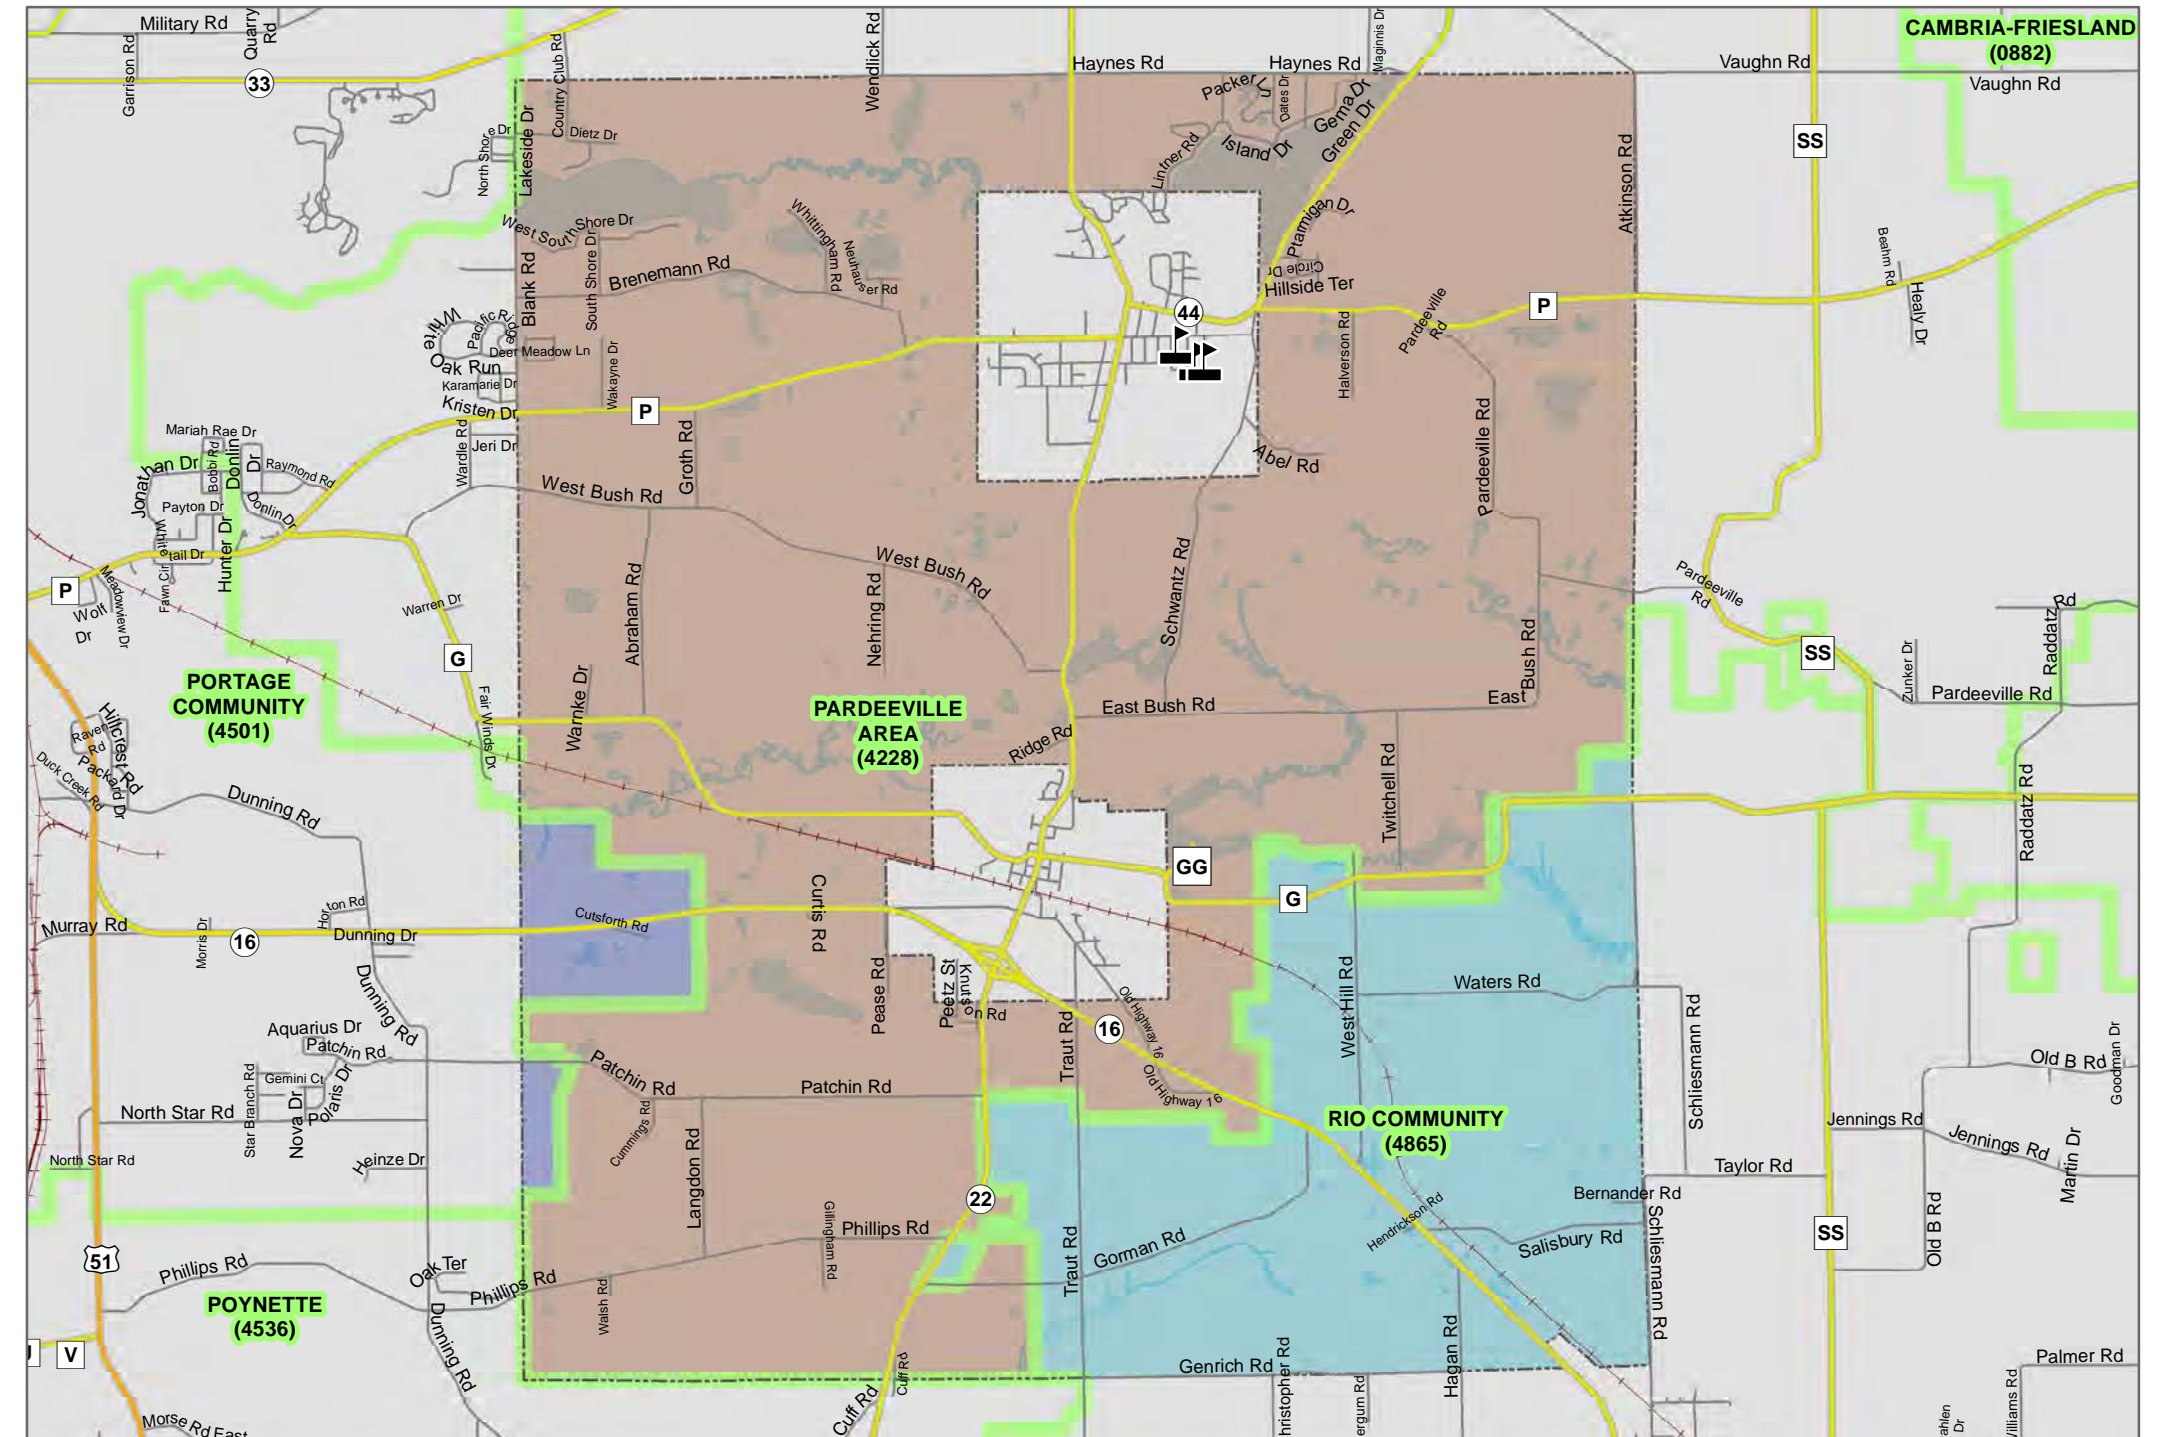

# TOWN OF WYOCENA

Legend

- Supervisory (#)
- Ward (W-#)

February 03, 2023  
COLUMBIA COUNTY  
www.columbia.wi.gov

COLUMBIA COUNTY, WI

SUPERVISORY DISTRICT(S)

SCHOOL DISTRICT(S)