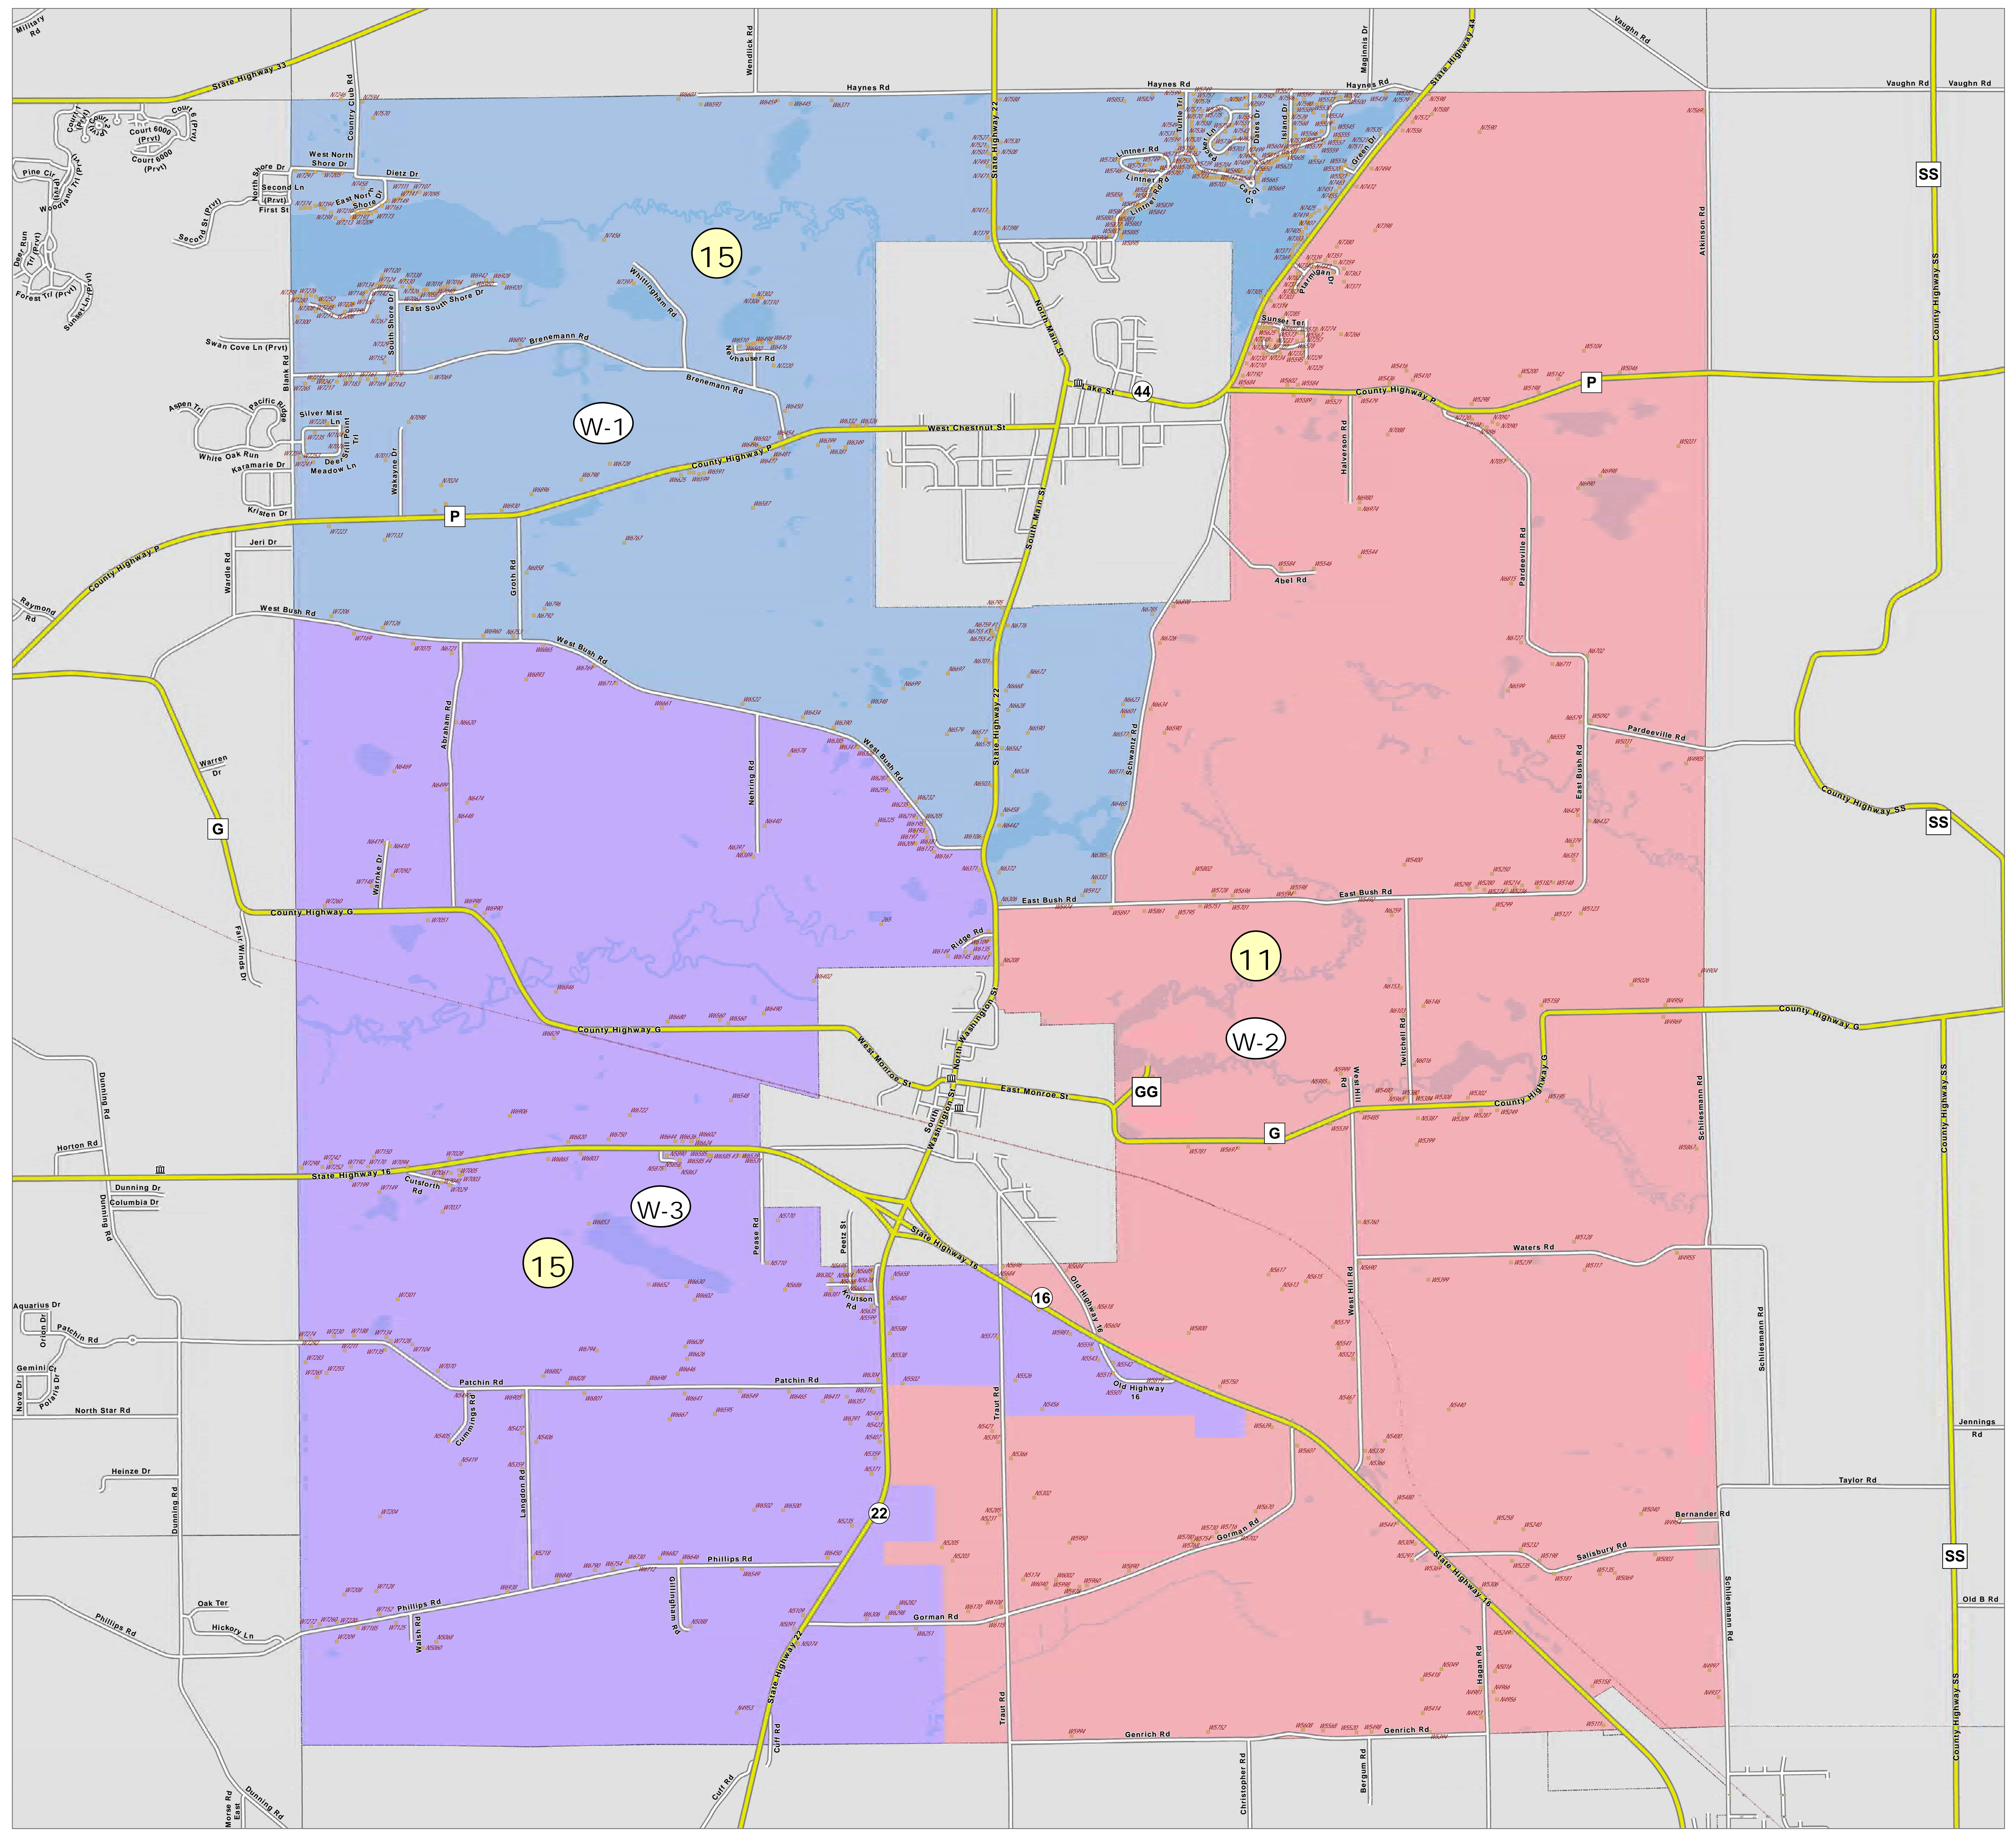

# TOWN OF WYOCENA

Legend

- Supervisory (#)
- Ward (W-#)

February 03, 2023  
COLUMBIA COUNTY  
www.columbia.wi.gov

COLUMBIA COUNTY, WI

SUPERVISORY DISTRICT(S)

SCHOOL DISTRICT(S)