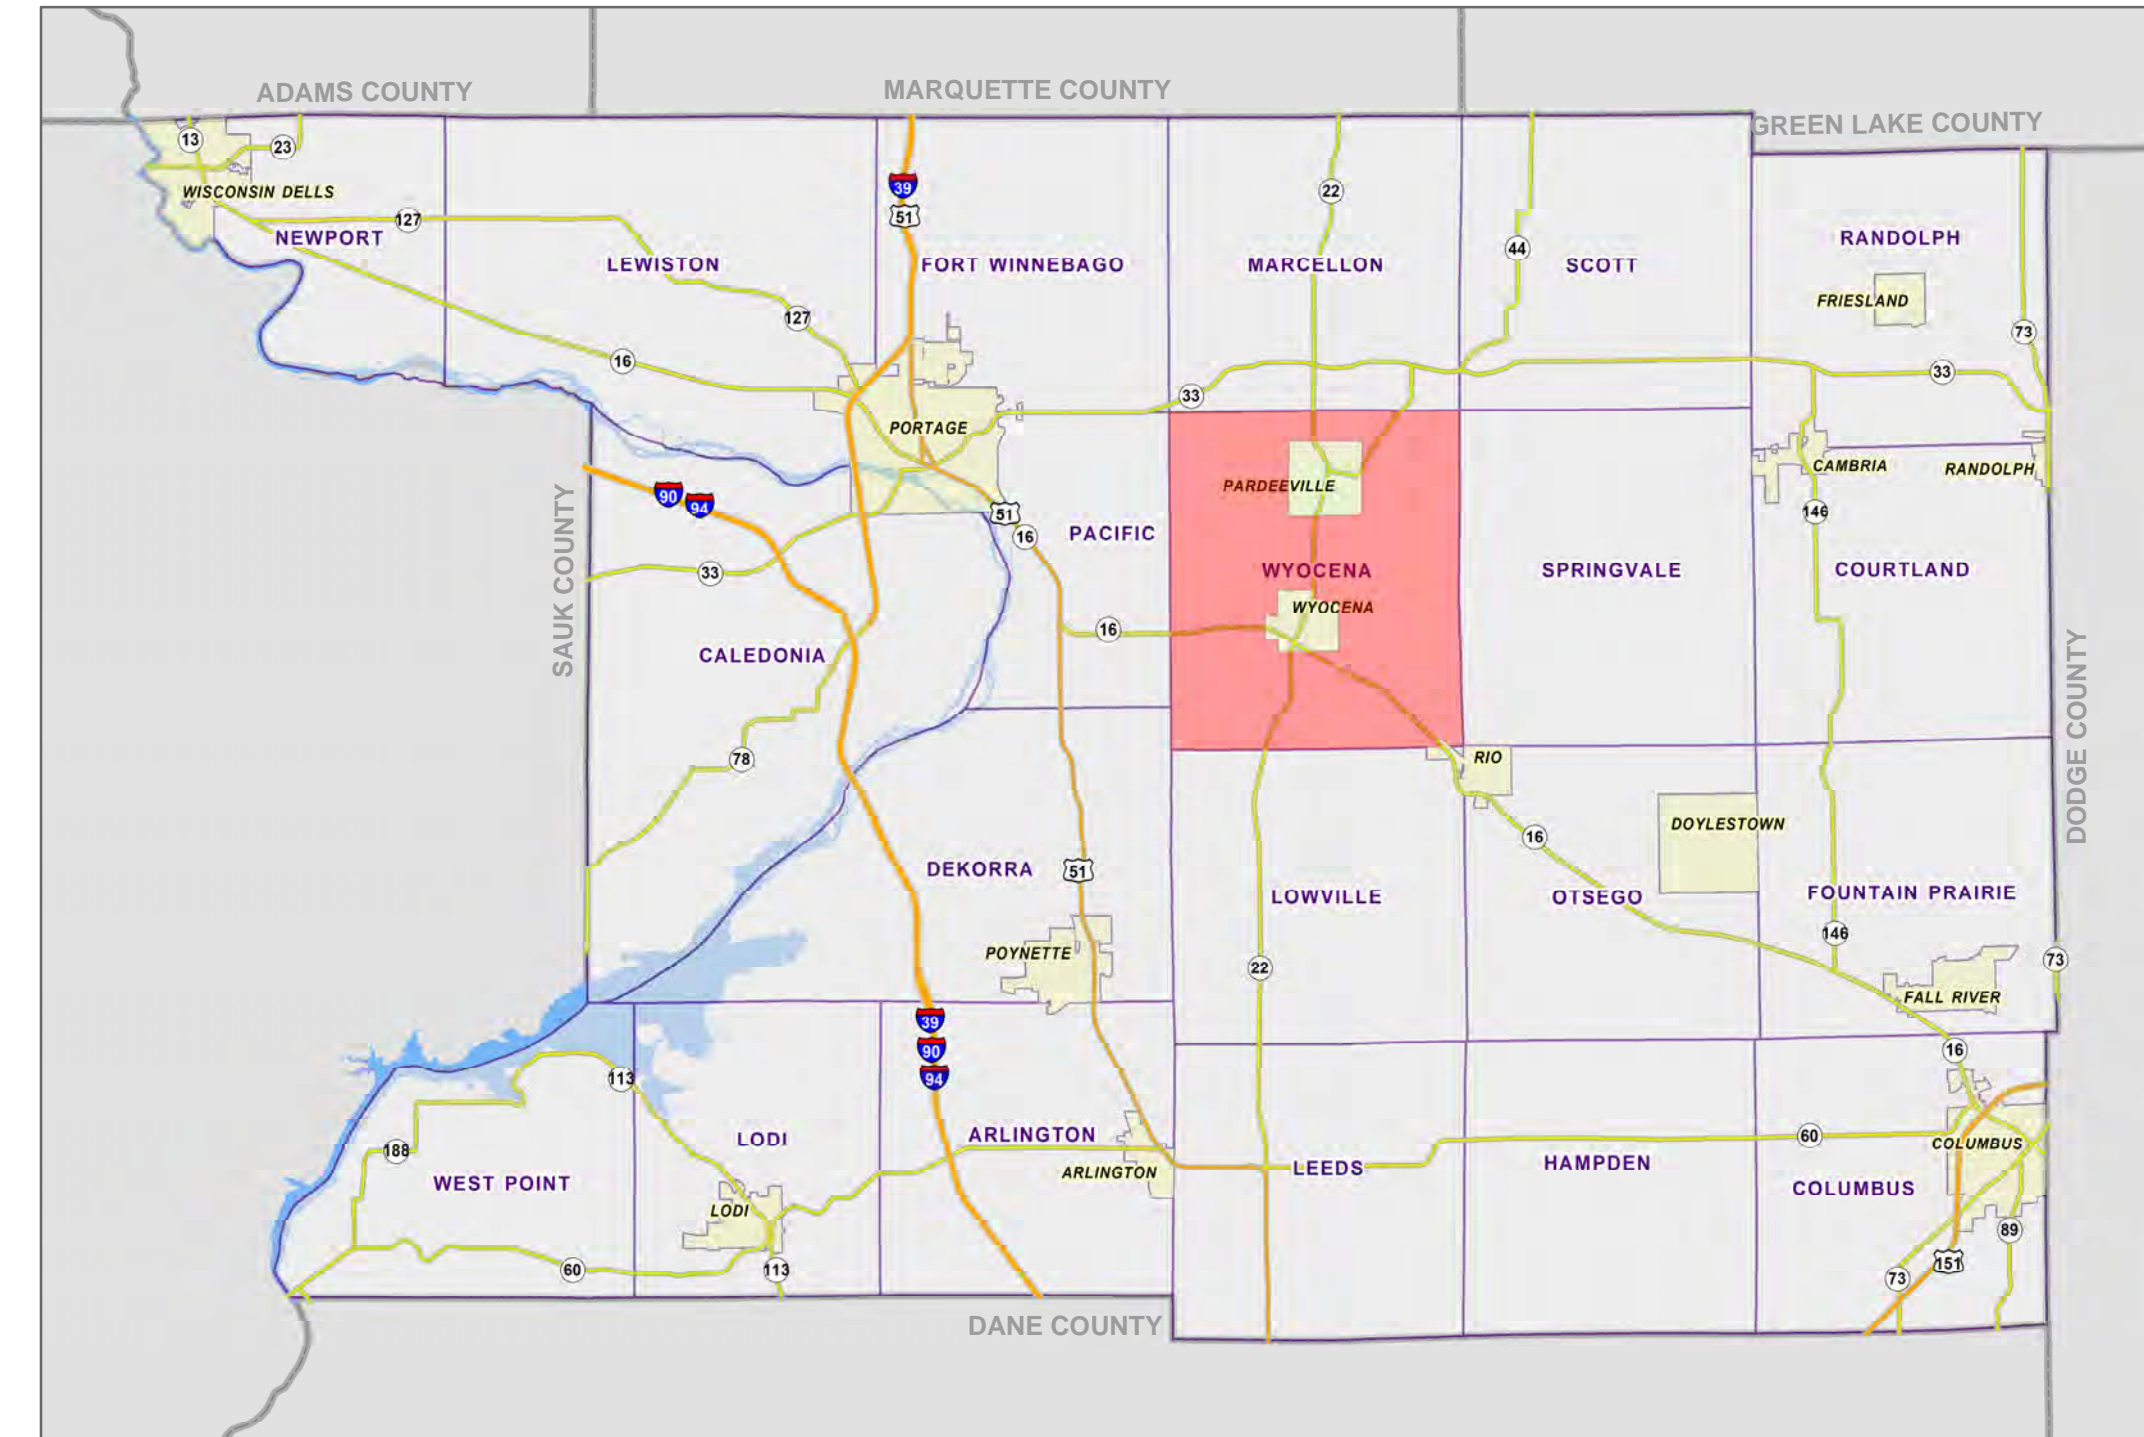

# TOWN OF WYOCENA

Legend

- Supervisory (#)
- Ward (W-#)

February 03, 2023  
COLUMBIA COUNTY  
www.columbia.wi.gov

COLUMBIA COUNTY, WI

SUPERVISORY DISTRICT(S)

SCHOOL DISTRICT(S)