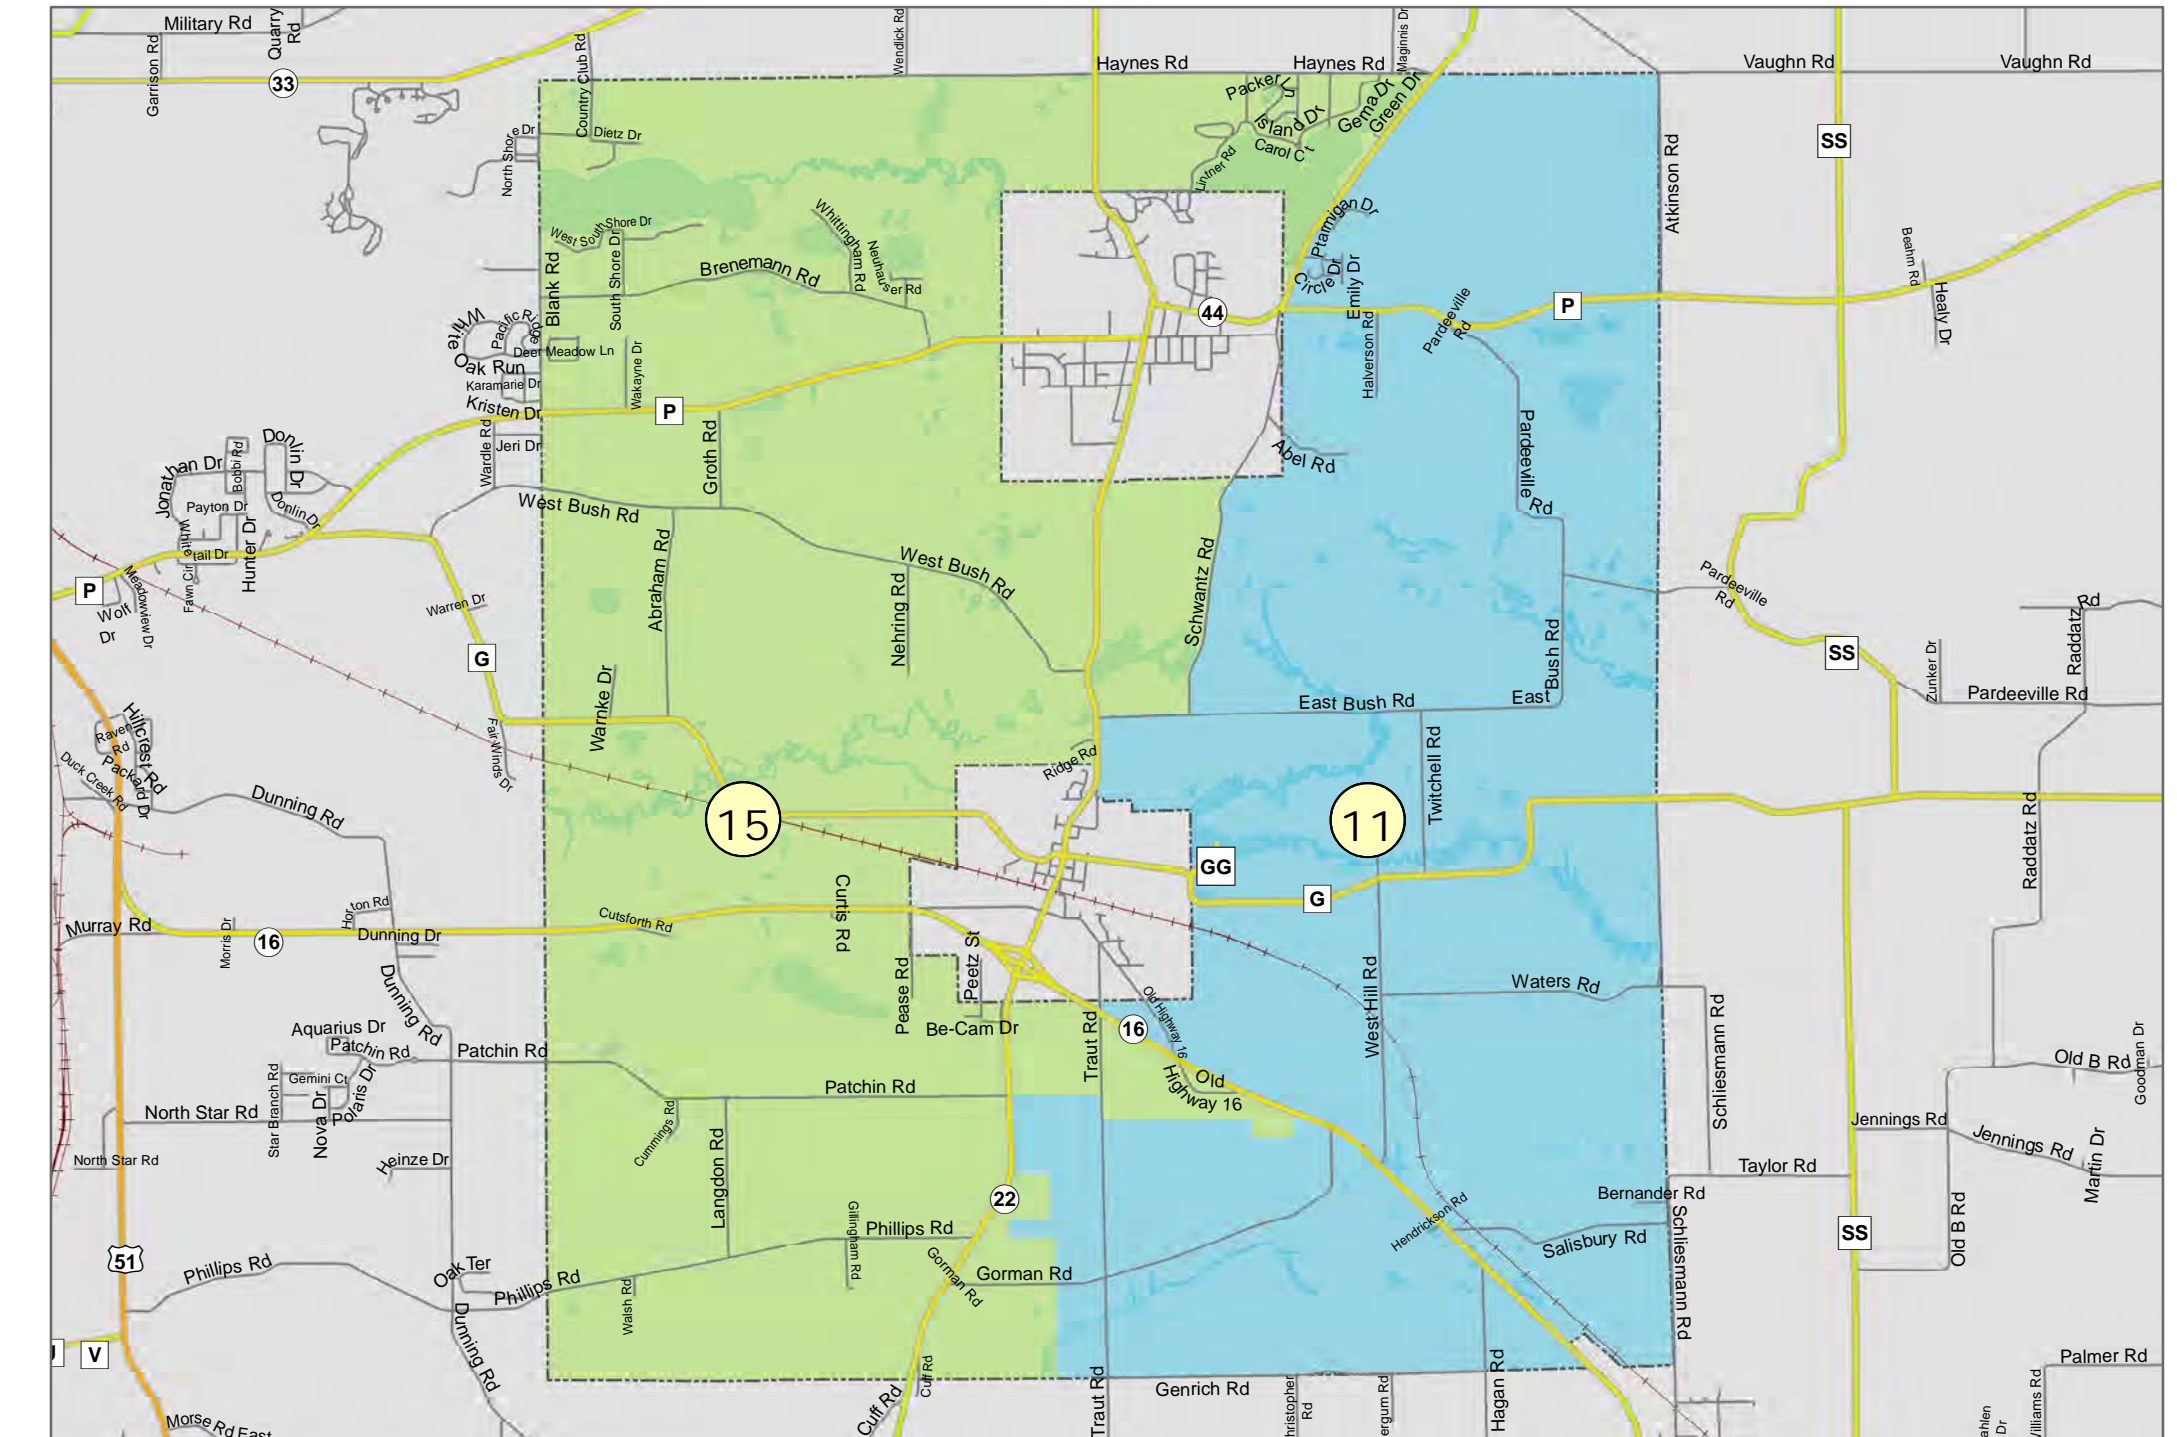

# TOWN OF WYOCENA

Legend

- Supervisory (#)
- Ward (W-#)

February 03, 2023  
COLUMBIA COUNTY  
www.columbia.wi.gov

COLUMBIA COUNTY, WI

SUPERVISORY DISTRICT(S)

SCHOOL DISTRICT(S)