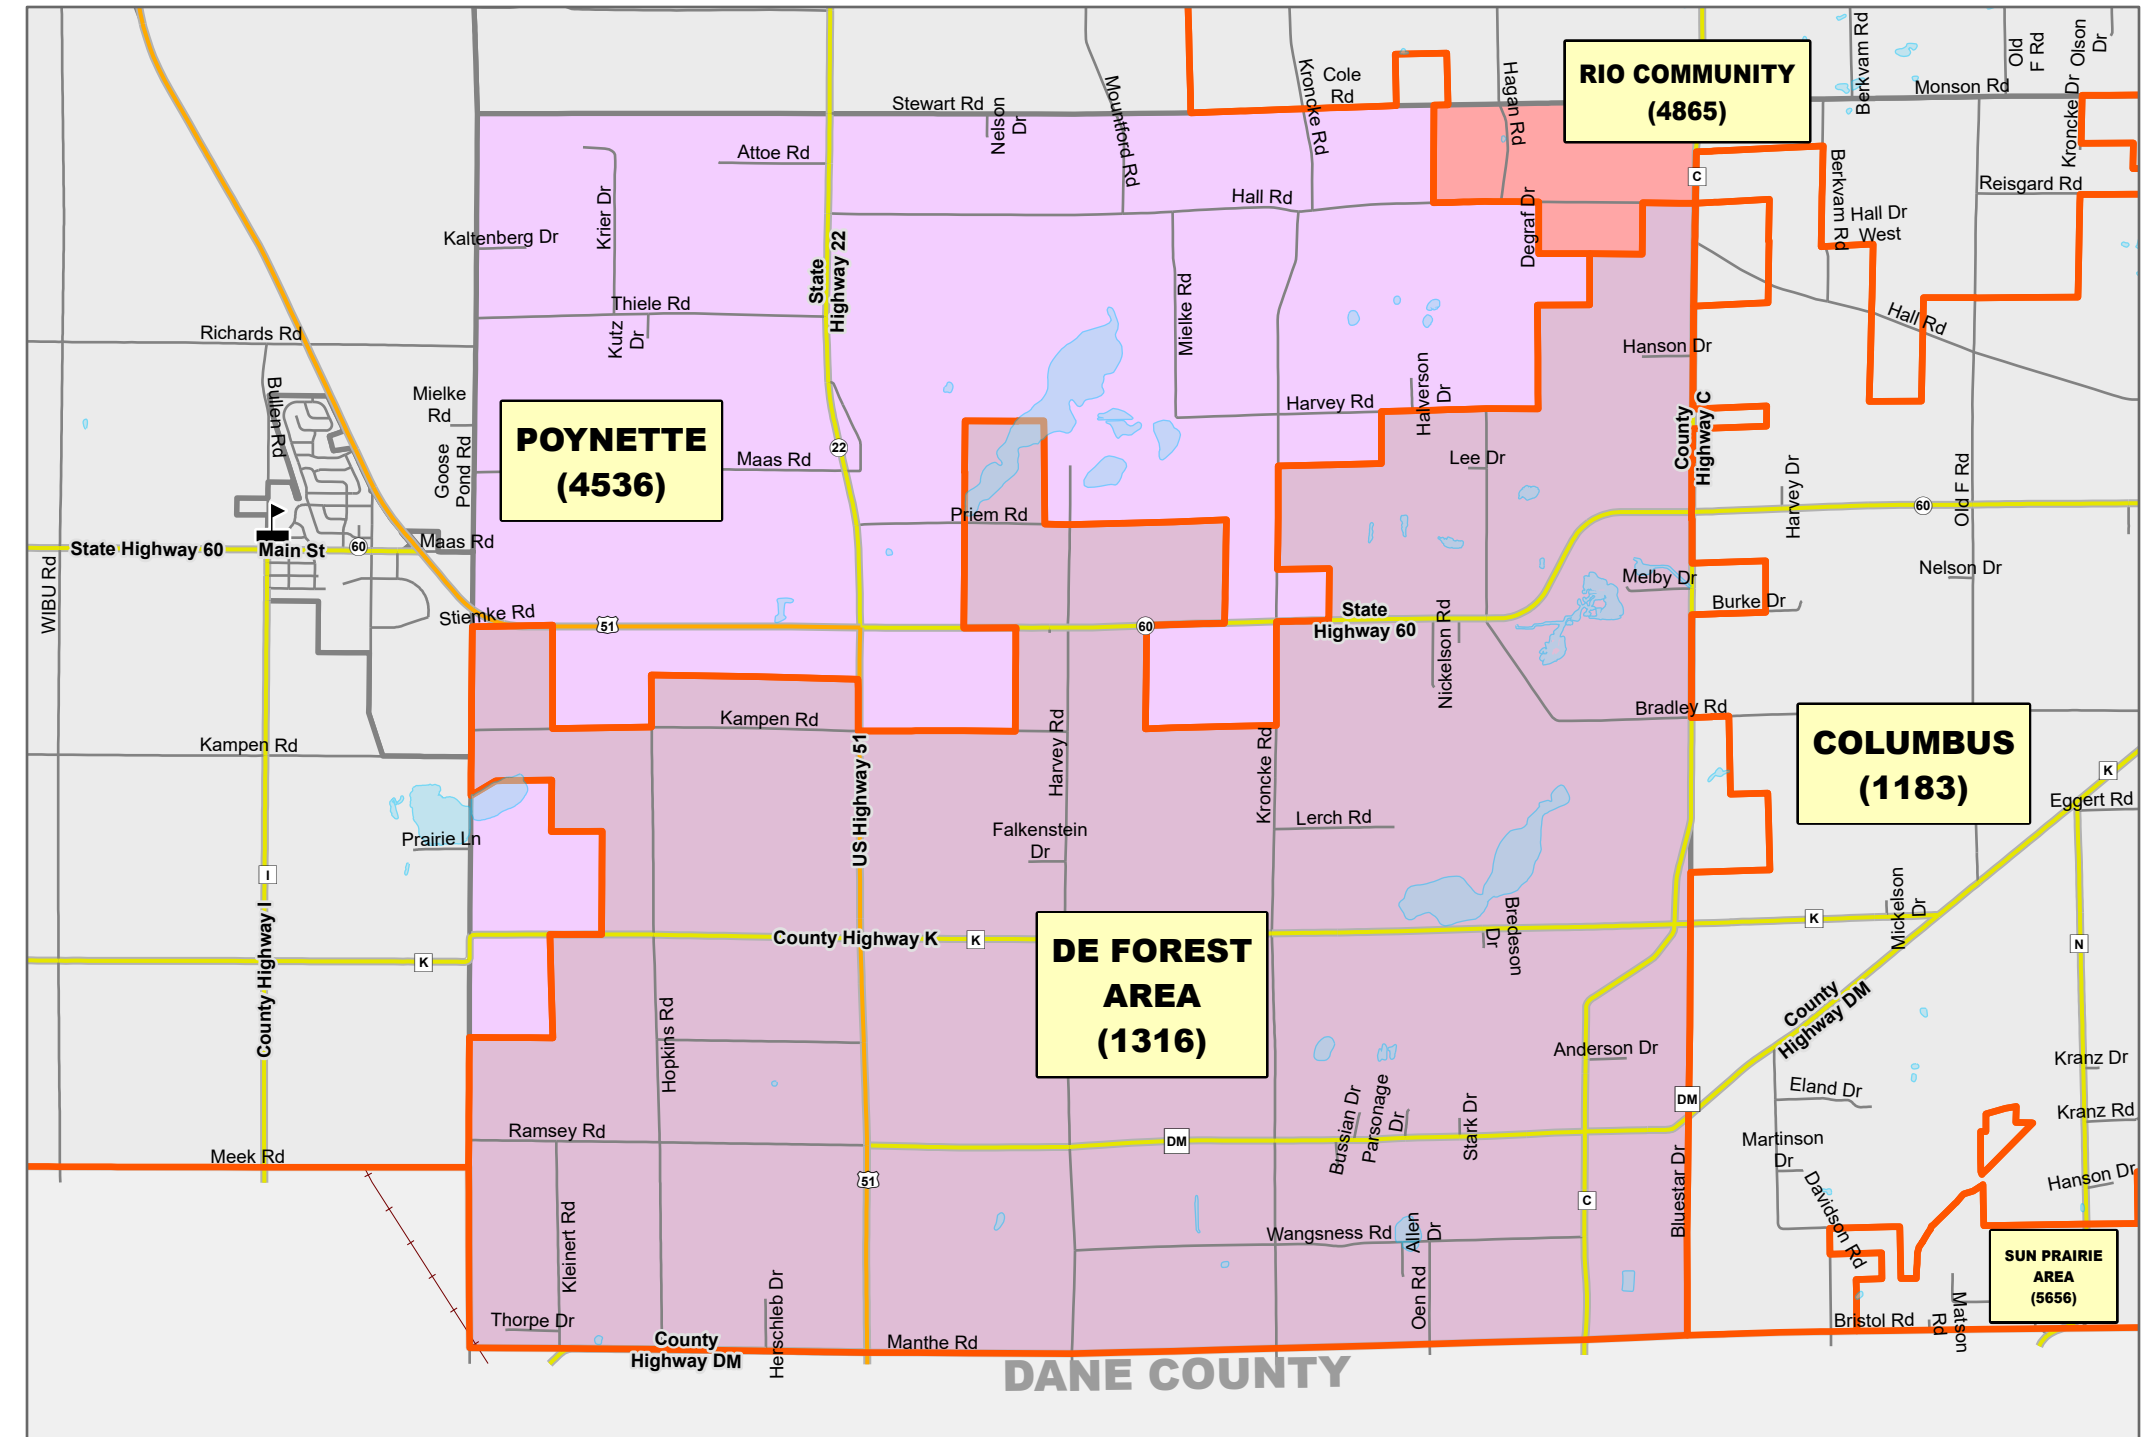

TOWN OF LEEDS

Legend

- Supervisory (Yellow circle)
- Ward (W-) (White circle)
- Aldermanic (Red square)

March 11, 2023
COLUMBIA COUNTY
LAND INFORMATION

COLUMBIA COUNTY, WI

SUPERVISORY DISTRICT(S)

SCHOOL DISTRICT(S)