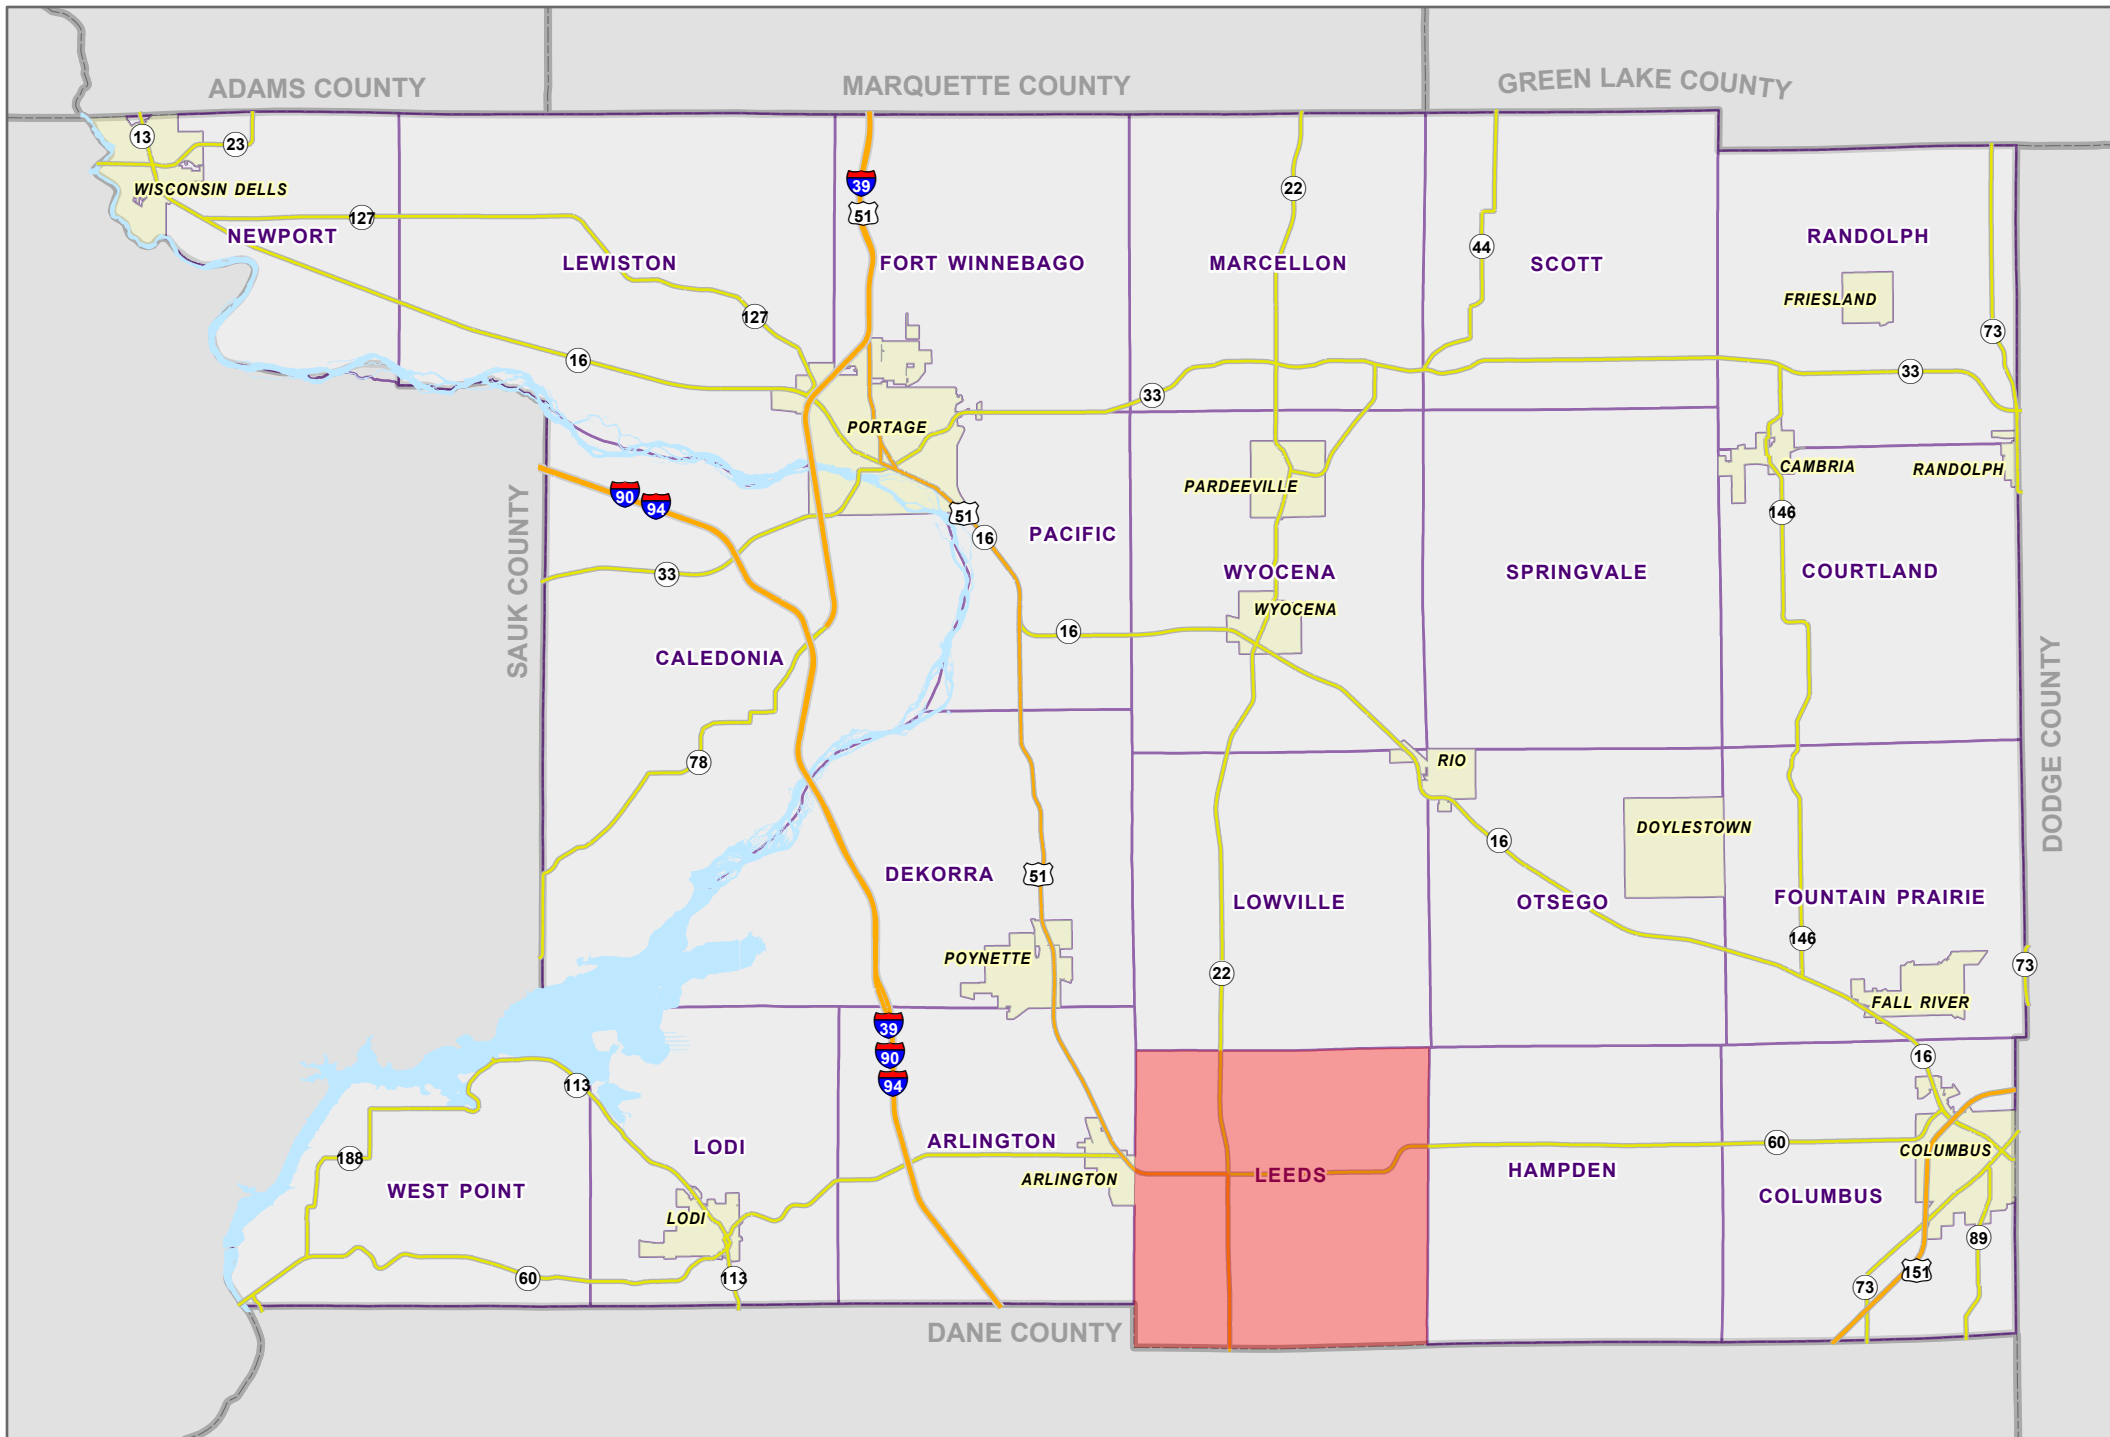

TOWN OF LEEDS

Legend

- Supervisory (Yellow circle)
- Ward (W-) (White circle)
- Aldermanic (Red square)

March 11, 2023
COLUMBIA COUNTY
LAND INFORMATION

COLUMBIA COUNTY, WI

SUPERVISORY DISTRICT(S)

SCHOOL DISTRICT(S)