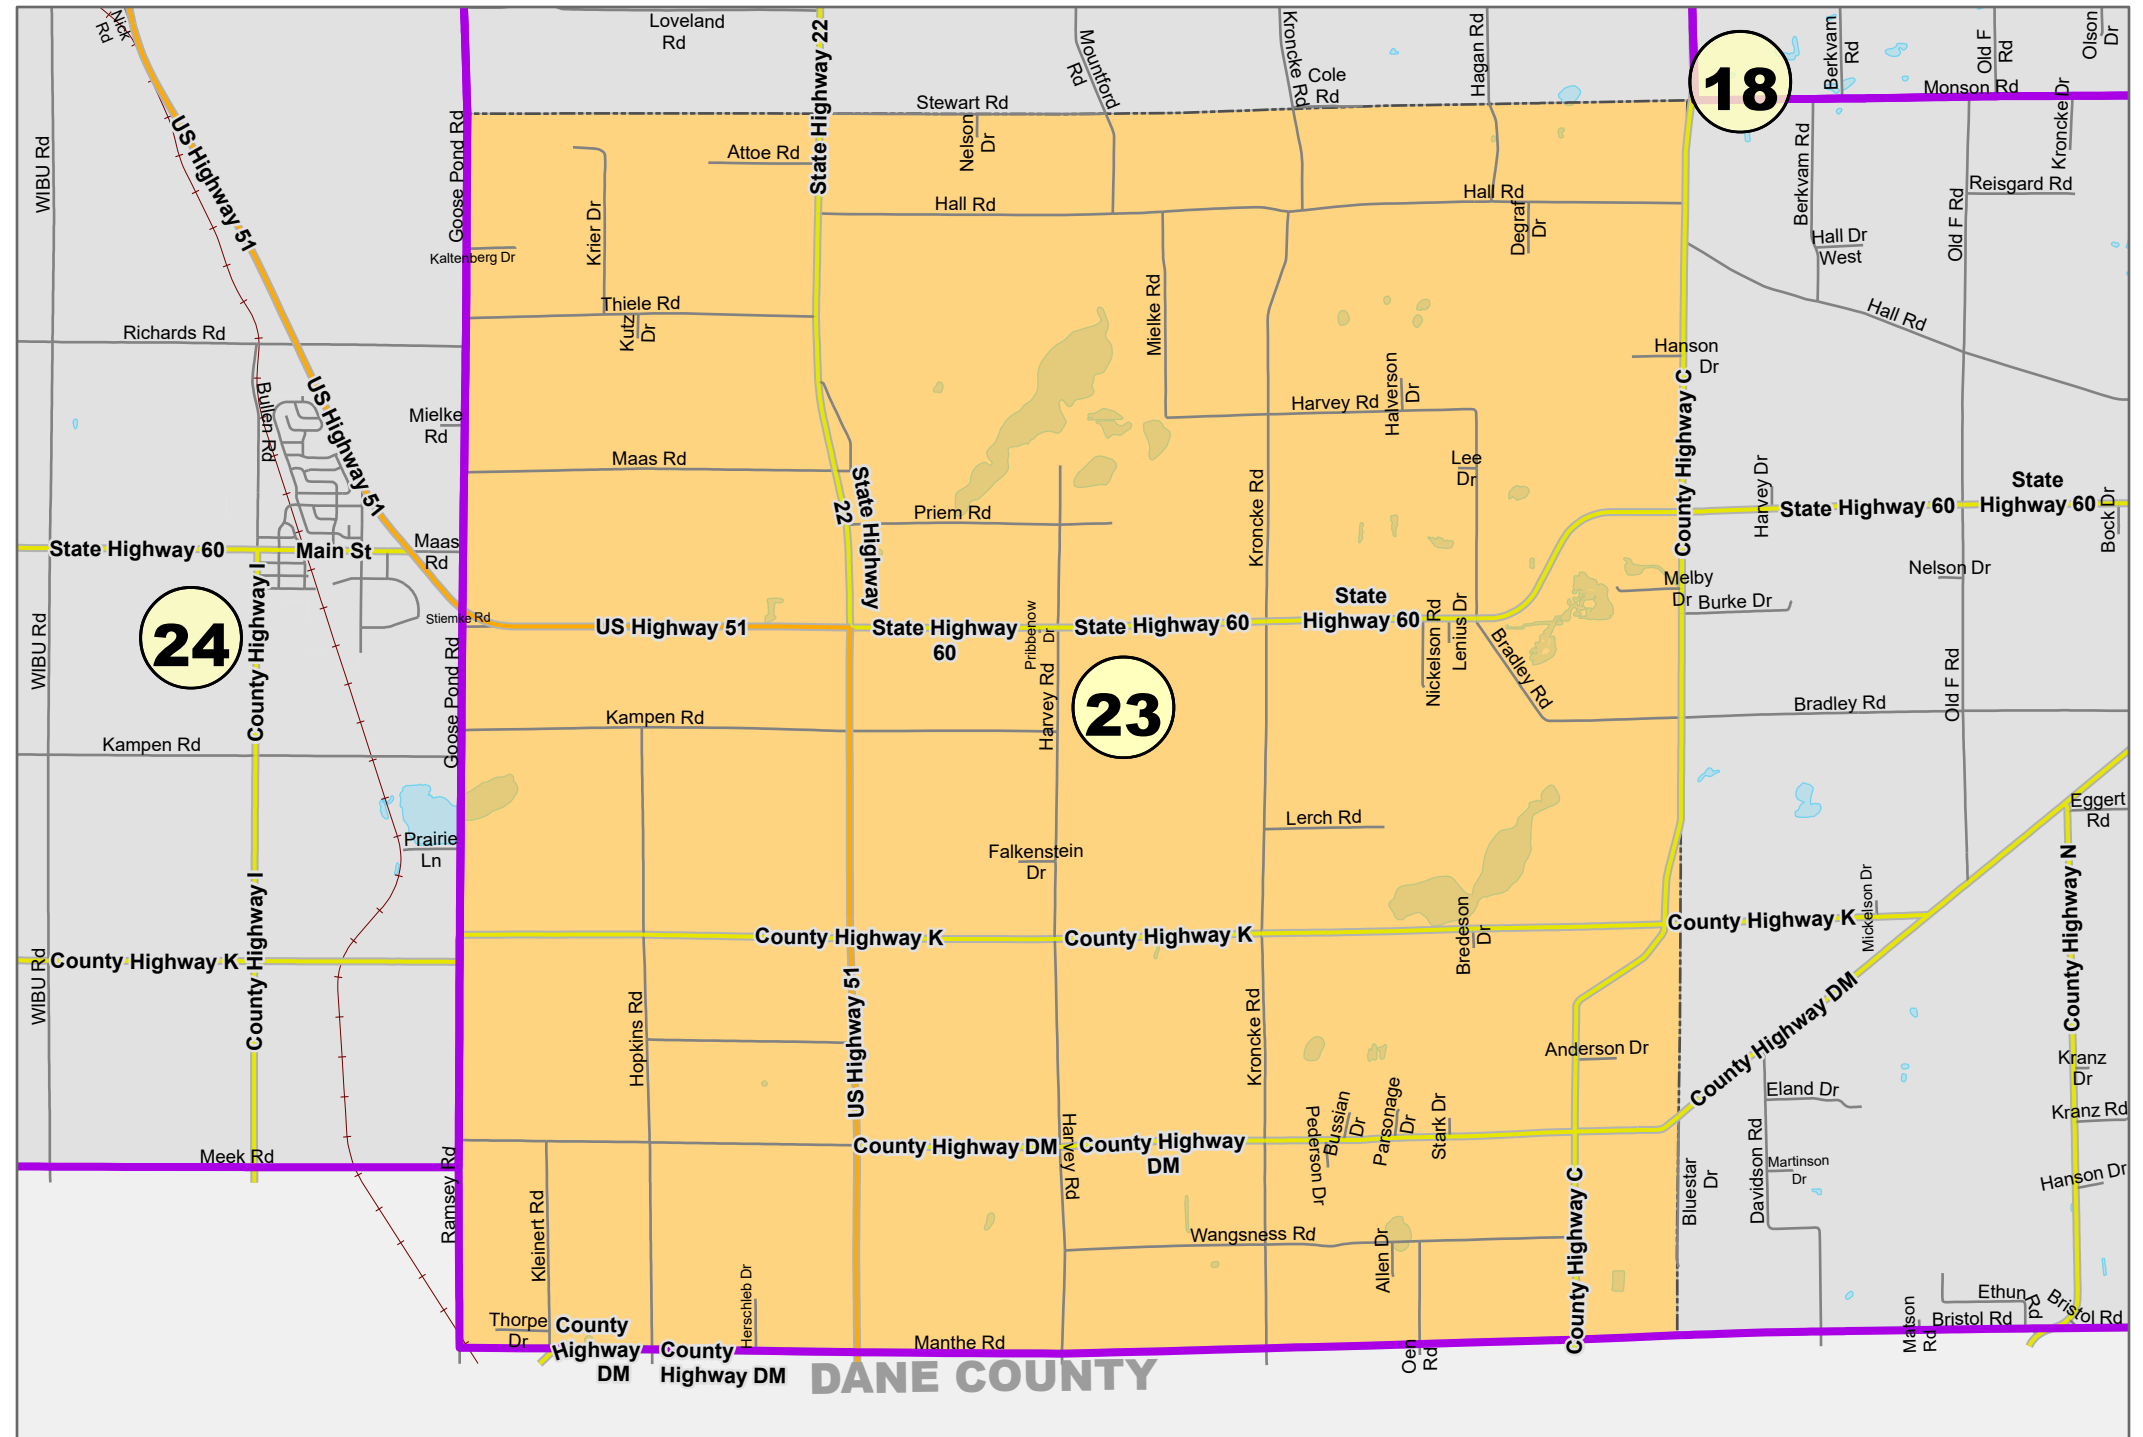

TOWN OF LEEDS

Legend

- Supervisory (Yellow circle)
- Ward (W-) (White circle)
- Aldermanic (Red square)

March 11, 2023
COLUMBIA COUNTY
LAND INFORMATION

COLUMBIA COUNTY, WI

SUPERVISORY DISTRICT(S)

SCHOOL DISTRICT(S)