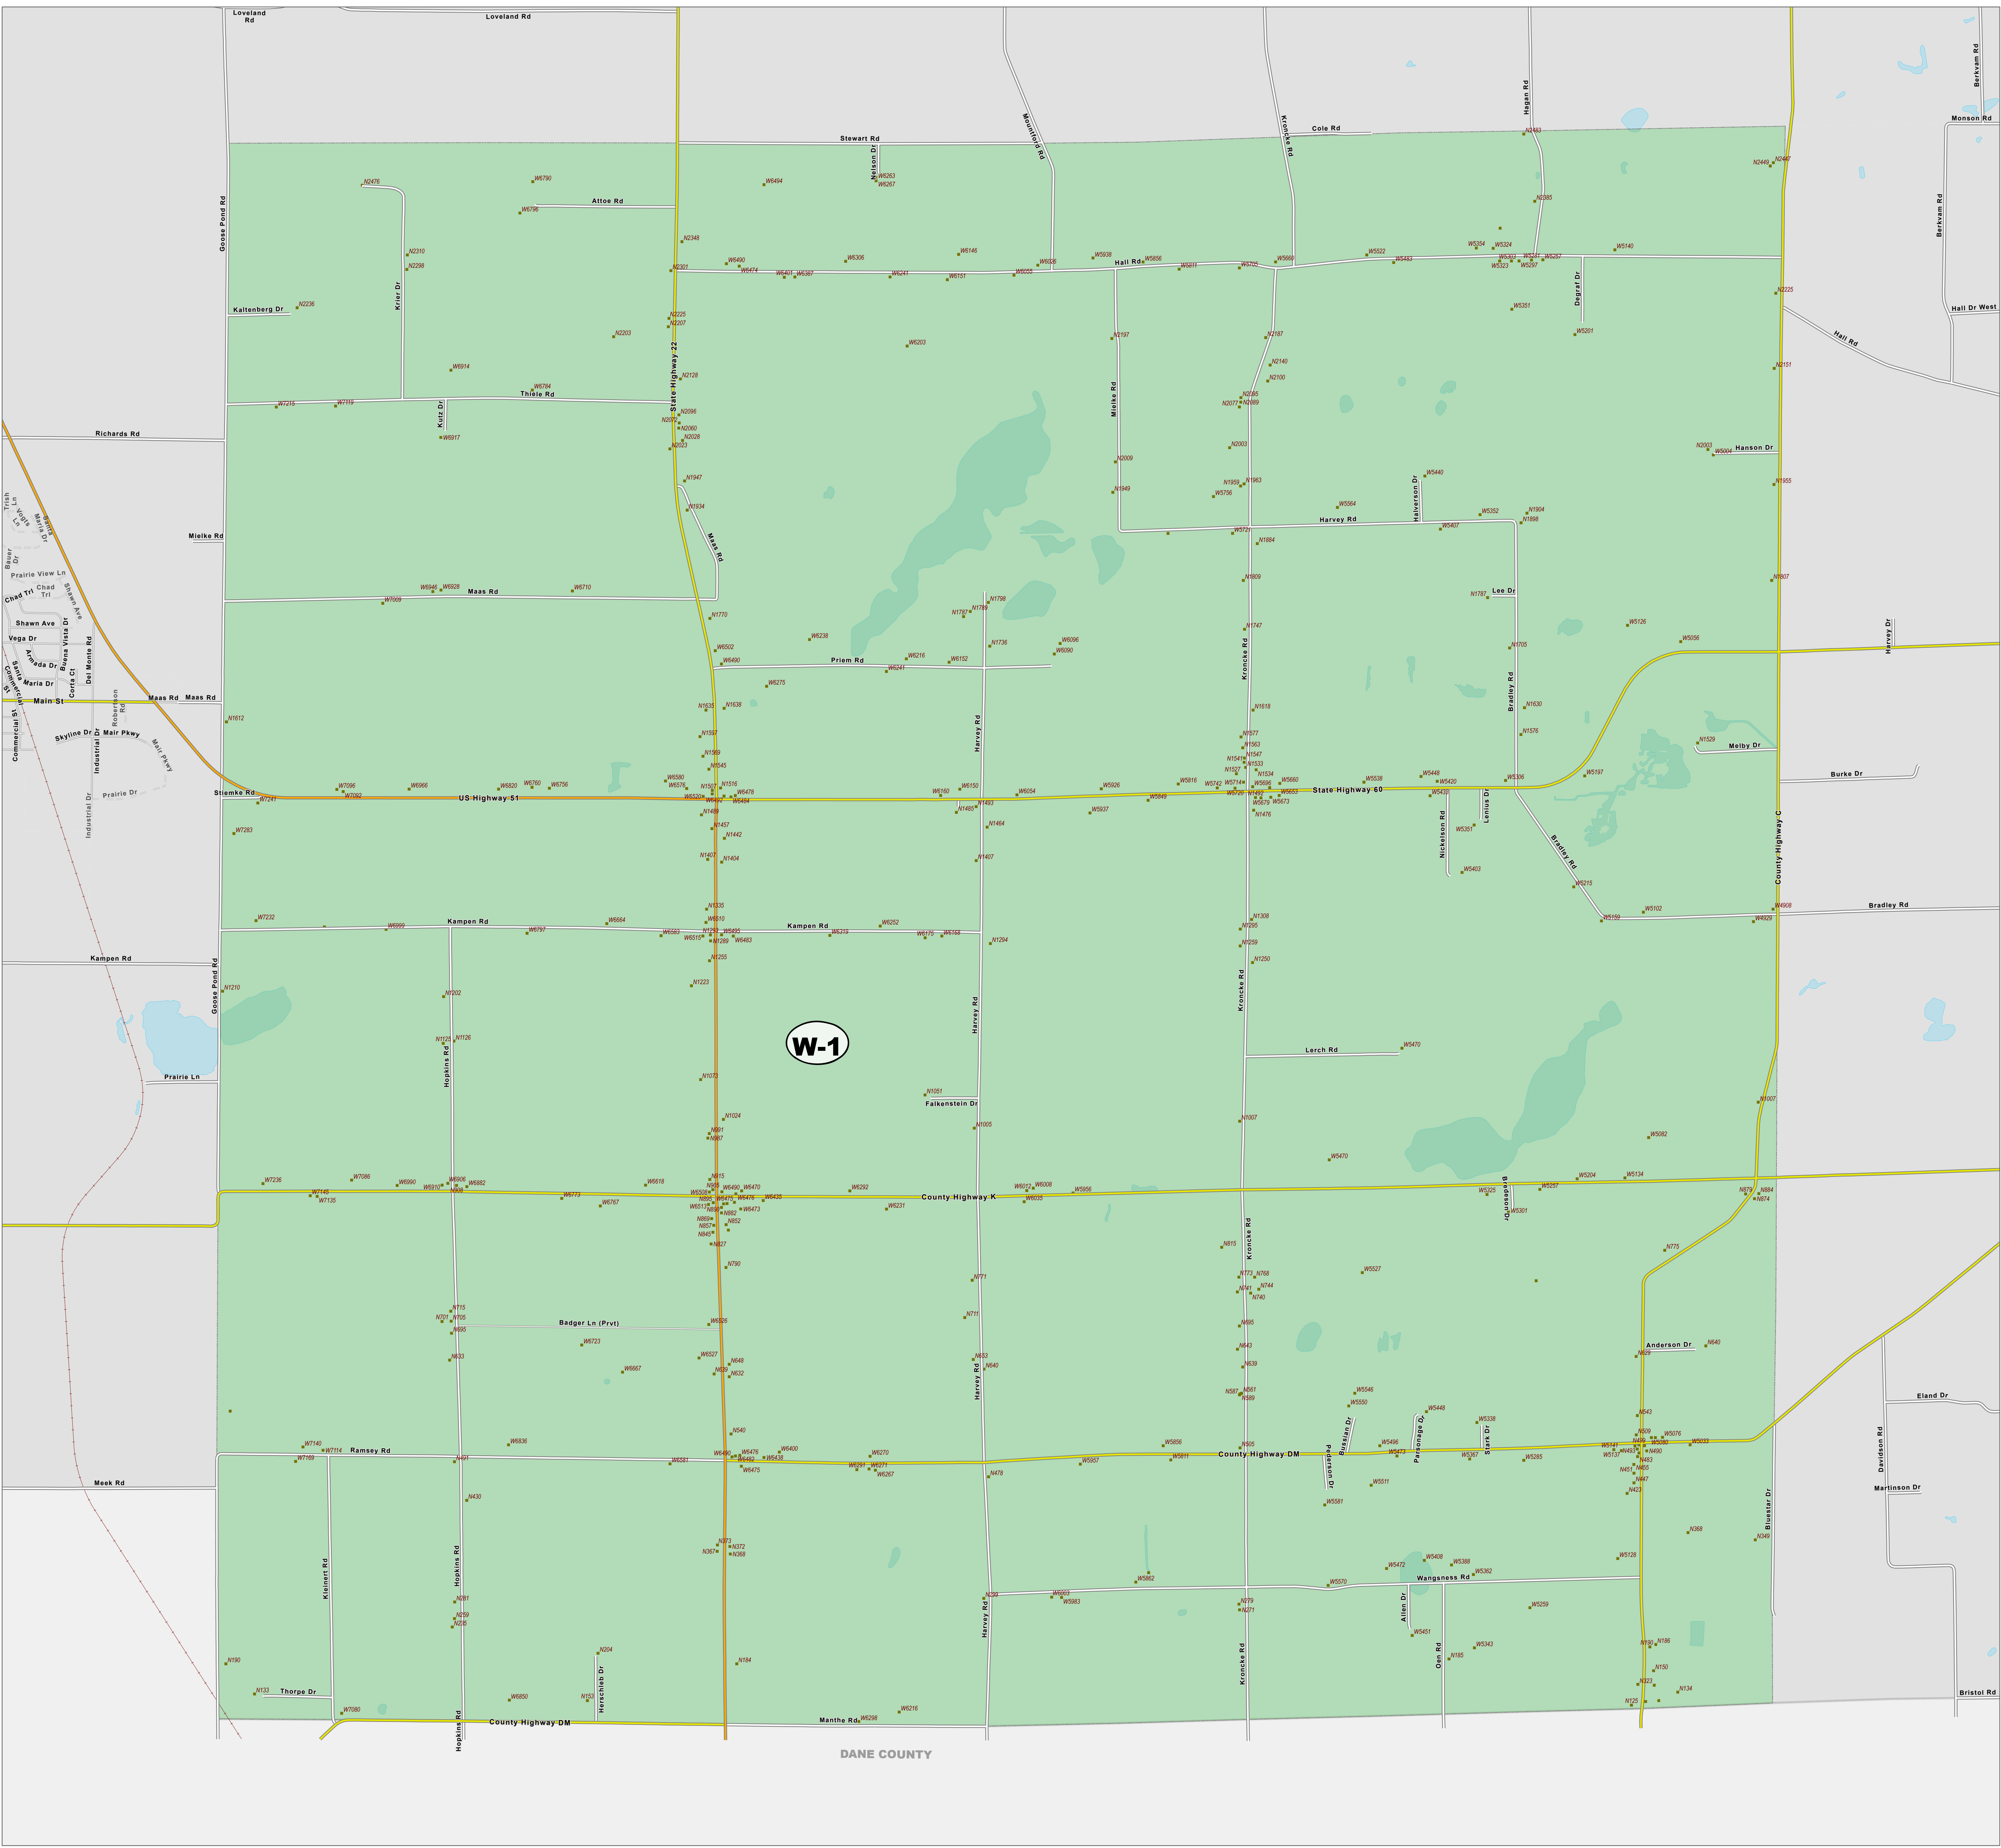

TOWN OF LEEDS

Legend

- Supervisory (Yellow circle)
- Ward (W-) (White circle)
- Aldermanic (Red square)

March 11, 2023
COLUMBIA COUNTY
LAND INFORMATION

COLUMBIA COUNTY, WI

SUPERVISORY DISTRICT(S)

SCHOOL DISTRICT(S)