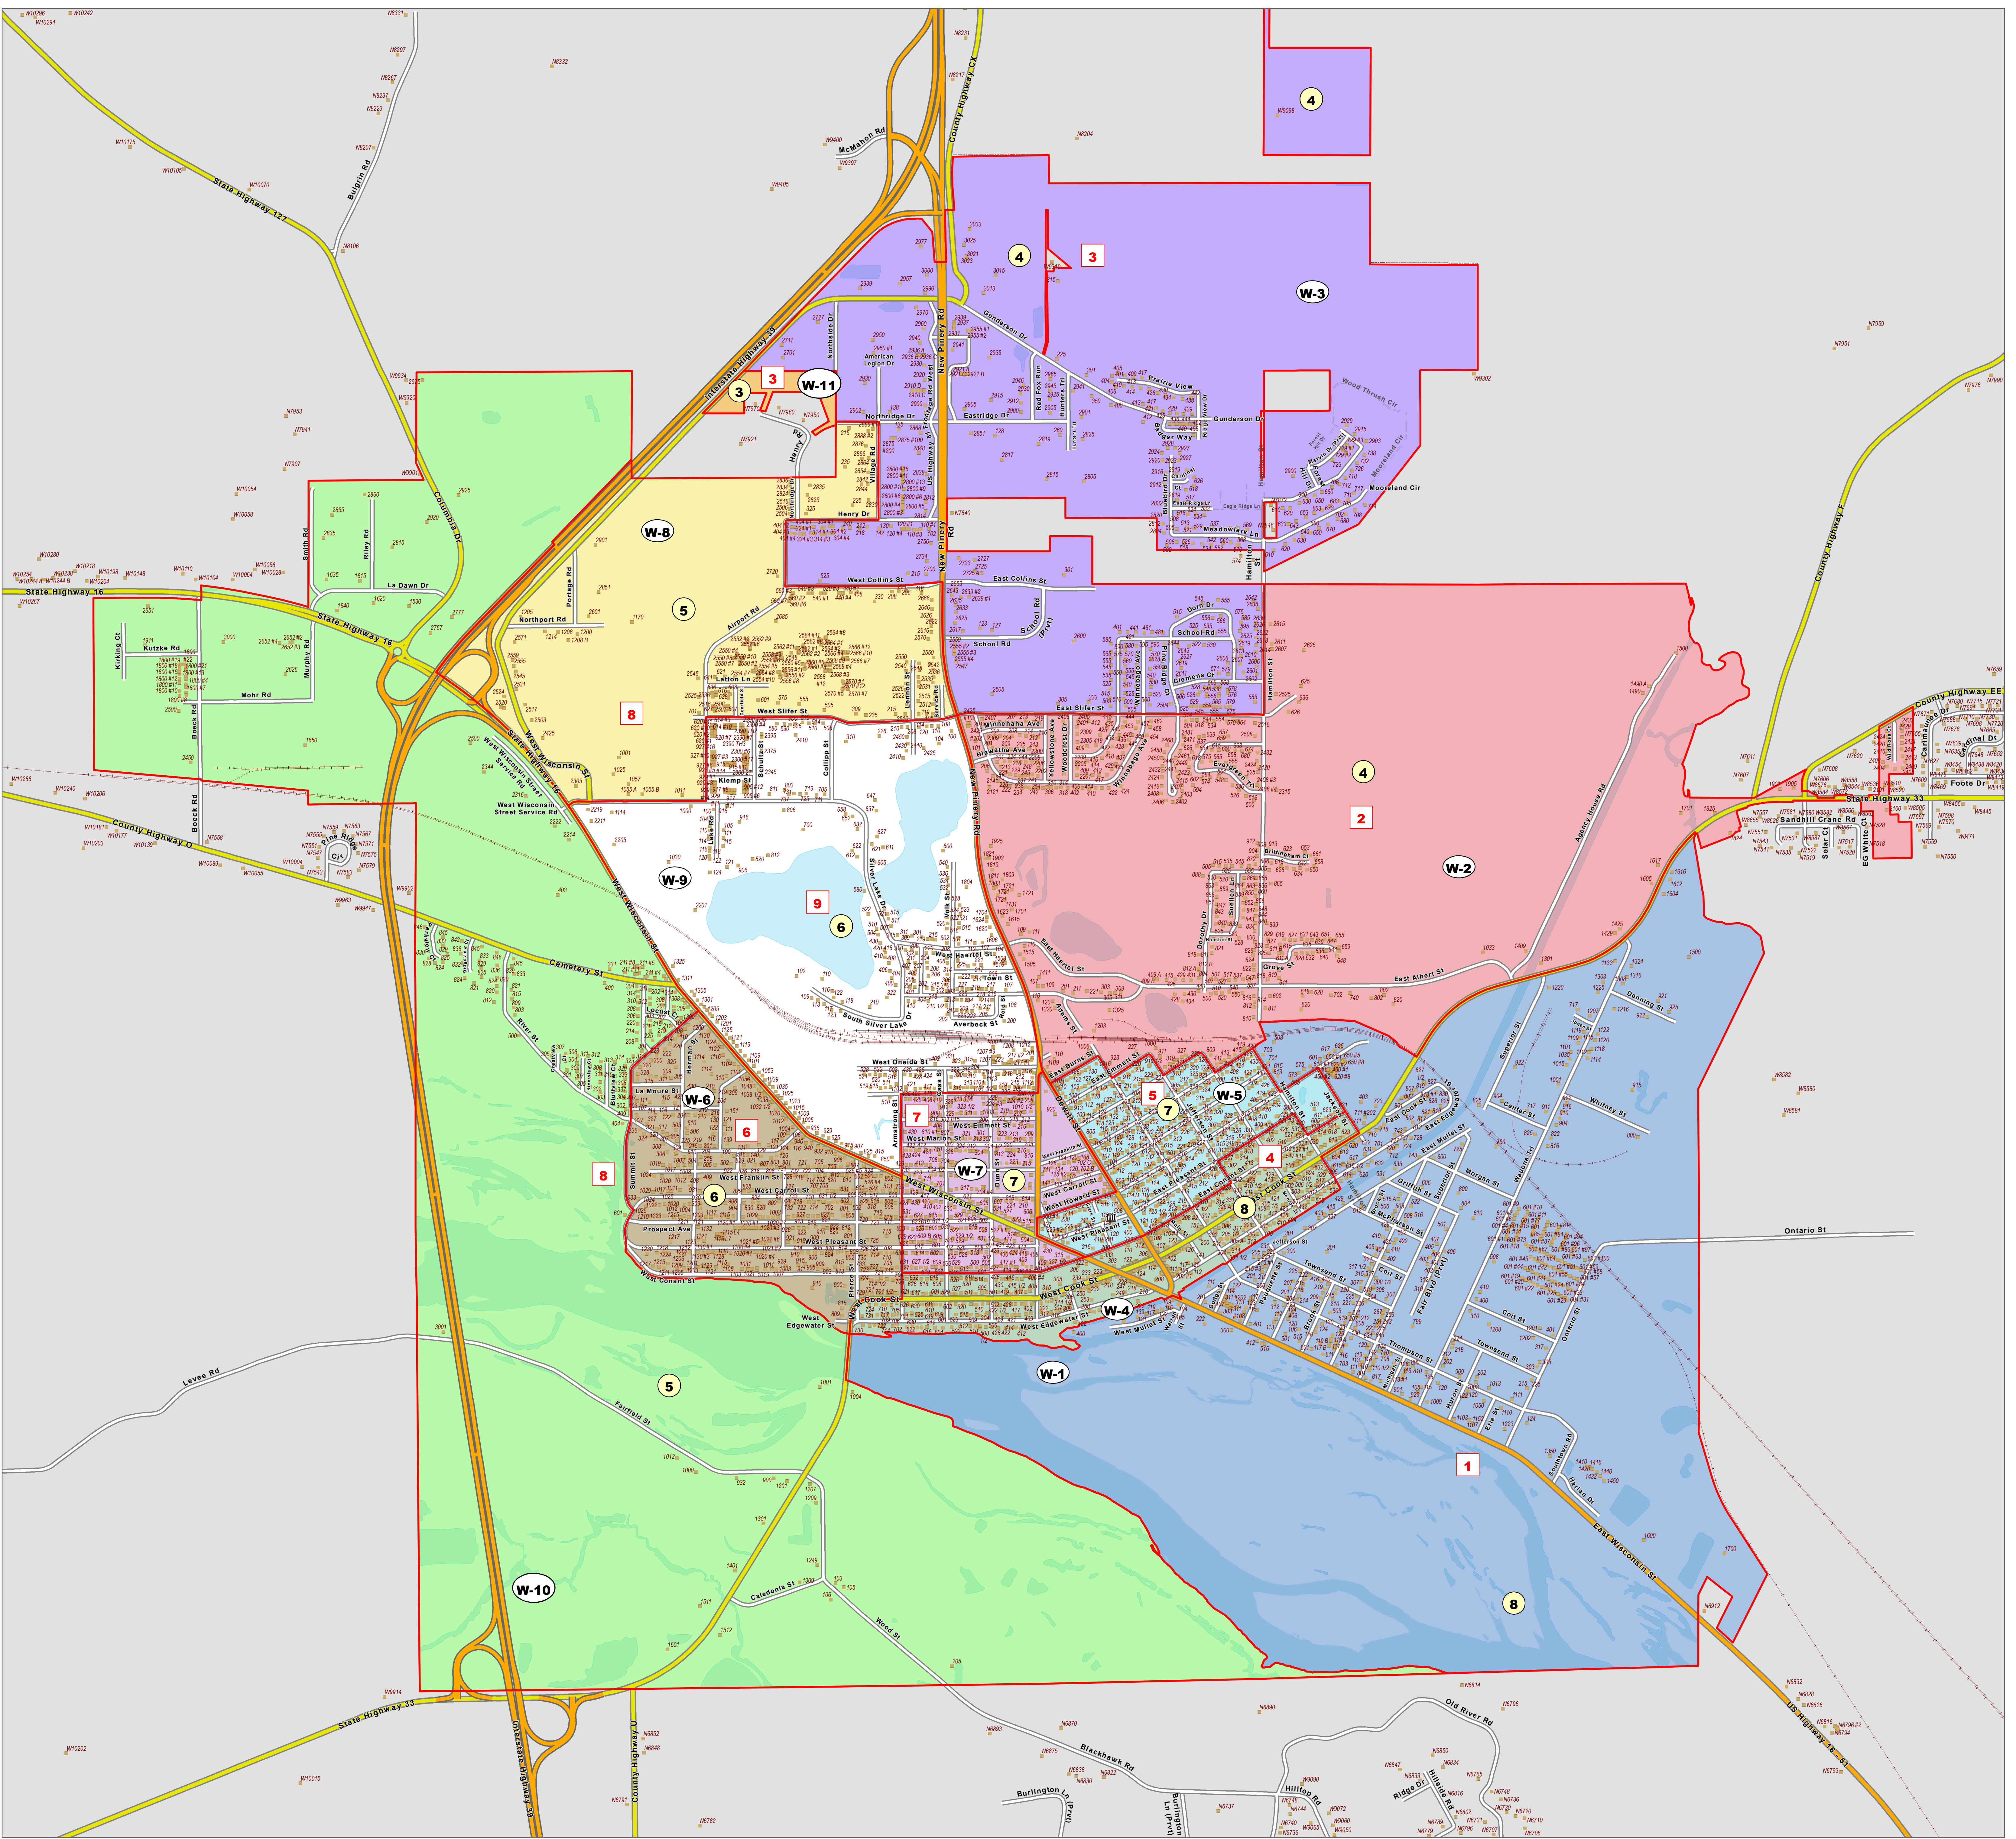

CITY OF PORTAGE

Legend

- Supervisory
- Ward (W-)
- Aldermanic

February 15, 2024
COLUMBIA COUNTY
DATE REVISION: 02

COLUMBIA COUNTY, WI

SUPERVISORY DISTRICT(S)

SCHOOL DISTRICT(S)