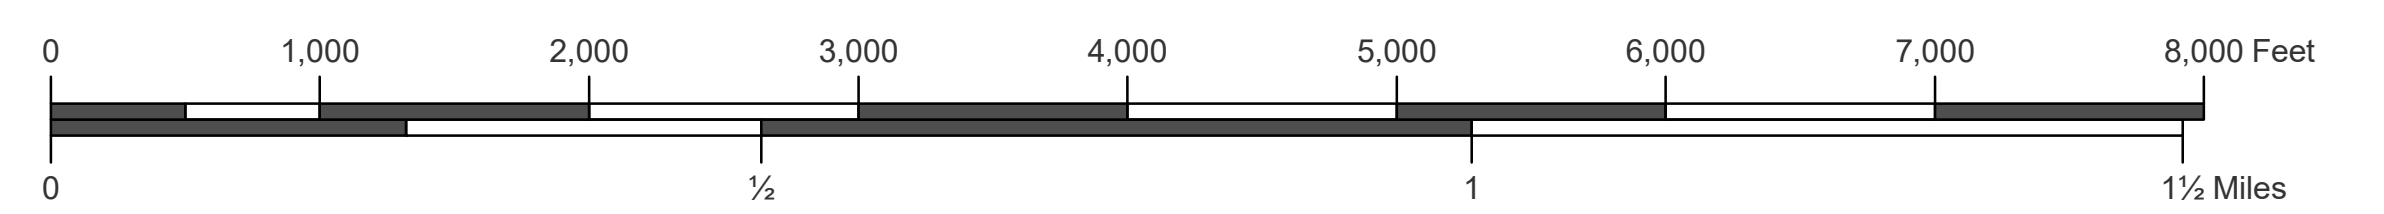

CITY OF PORTAGE

Legend

- Supervisory
- Ward (W-)
- Aldermanic

February 15, 2024
COLUMBIA COUNTY
DATE REVISION: 02

COLUMBIA COUNTY, WI

SUPERVISORY DISTRICT(S)

SCHOOL DISTRICT(S)