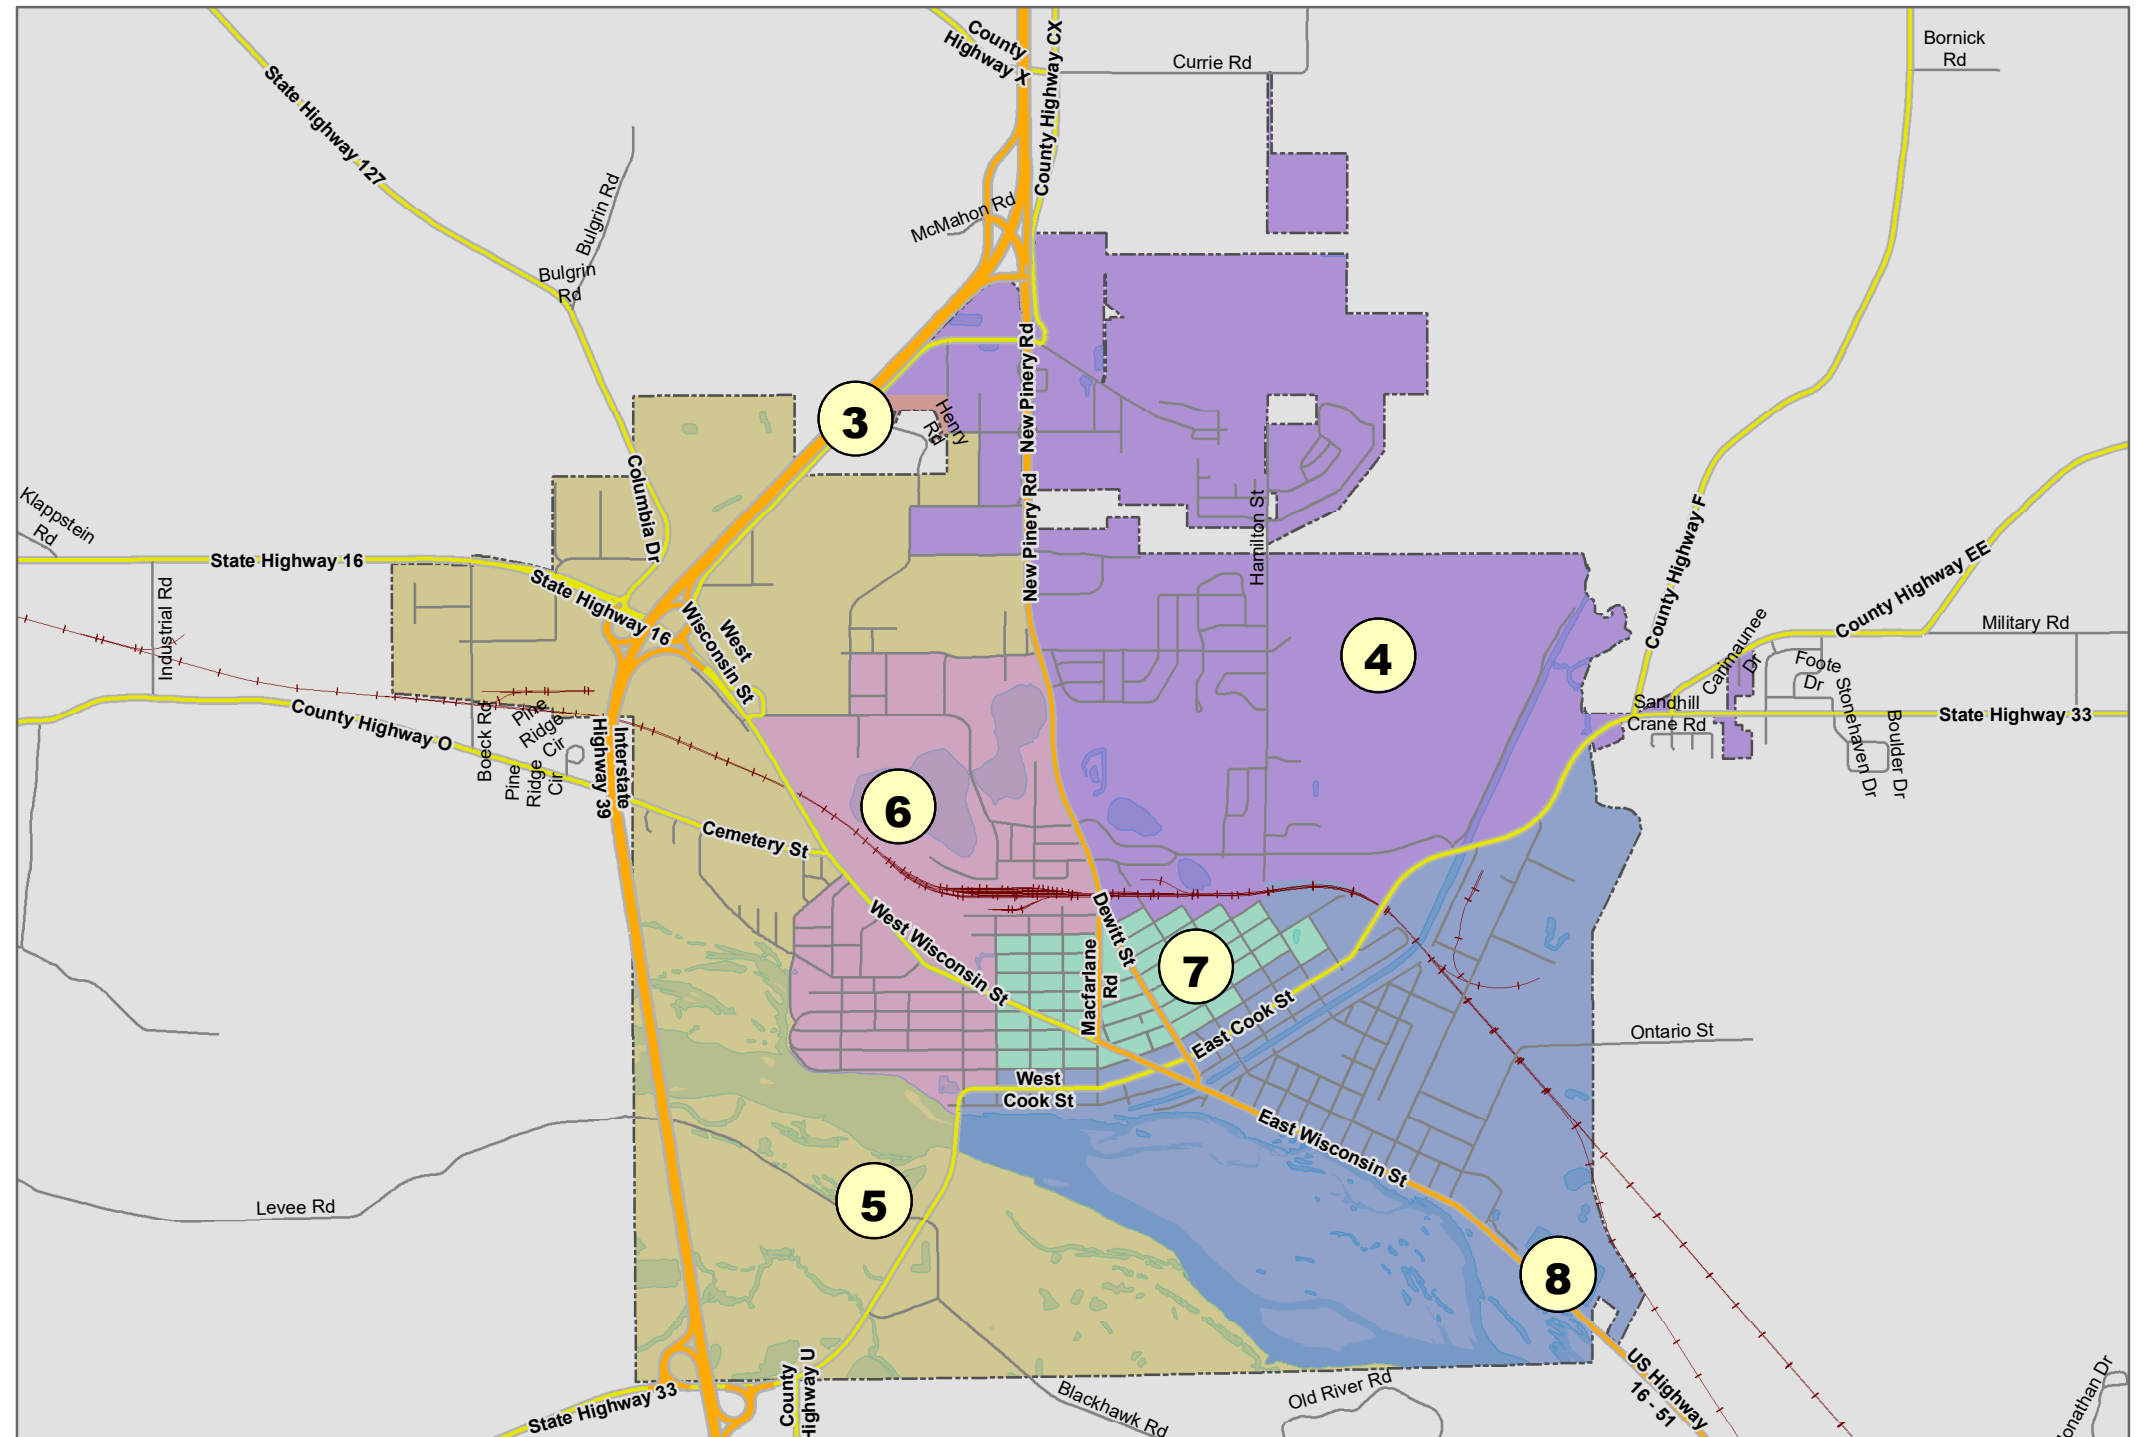

CITY OF PORTAGE

Legend

- Supervisory
- Ward (W-)
- Aldermanic

February 15, 2024
COLUMBIA COUNTY
DATE REVISION: 02

COLUMBIA COUNTY, WI

SUPERVISORY DISTRICT(S)

SCHOOL DISTRICT(S)