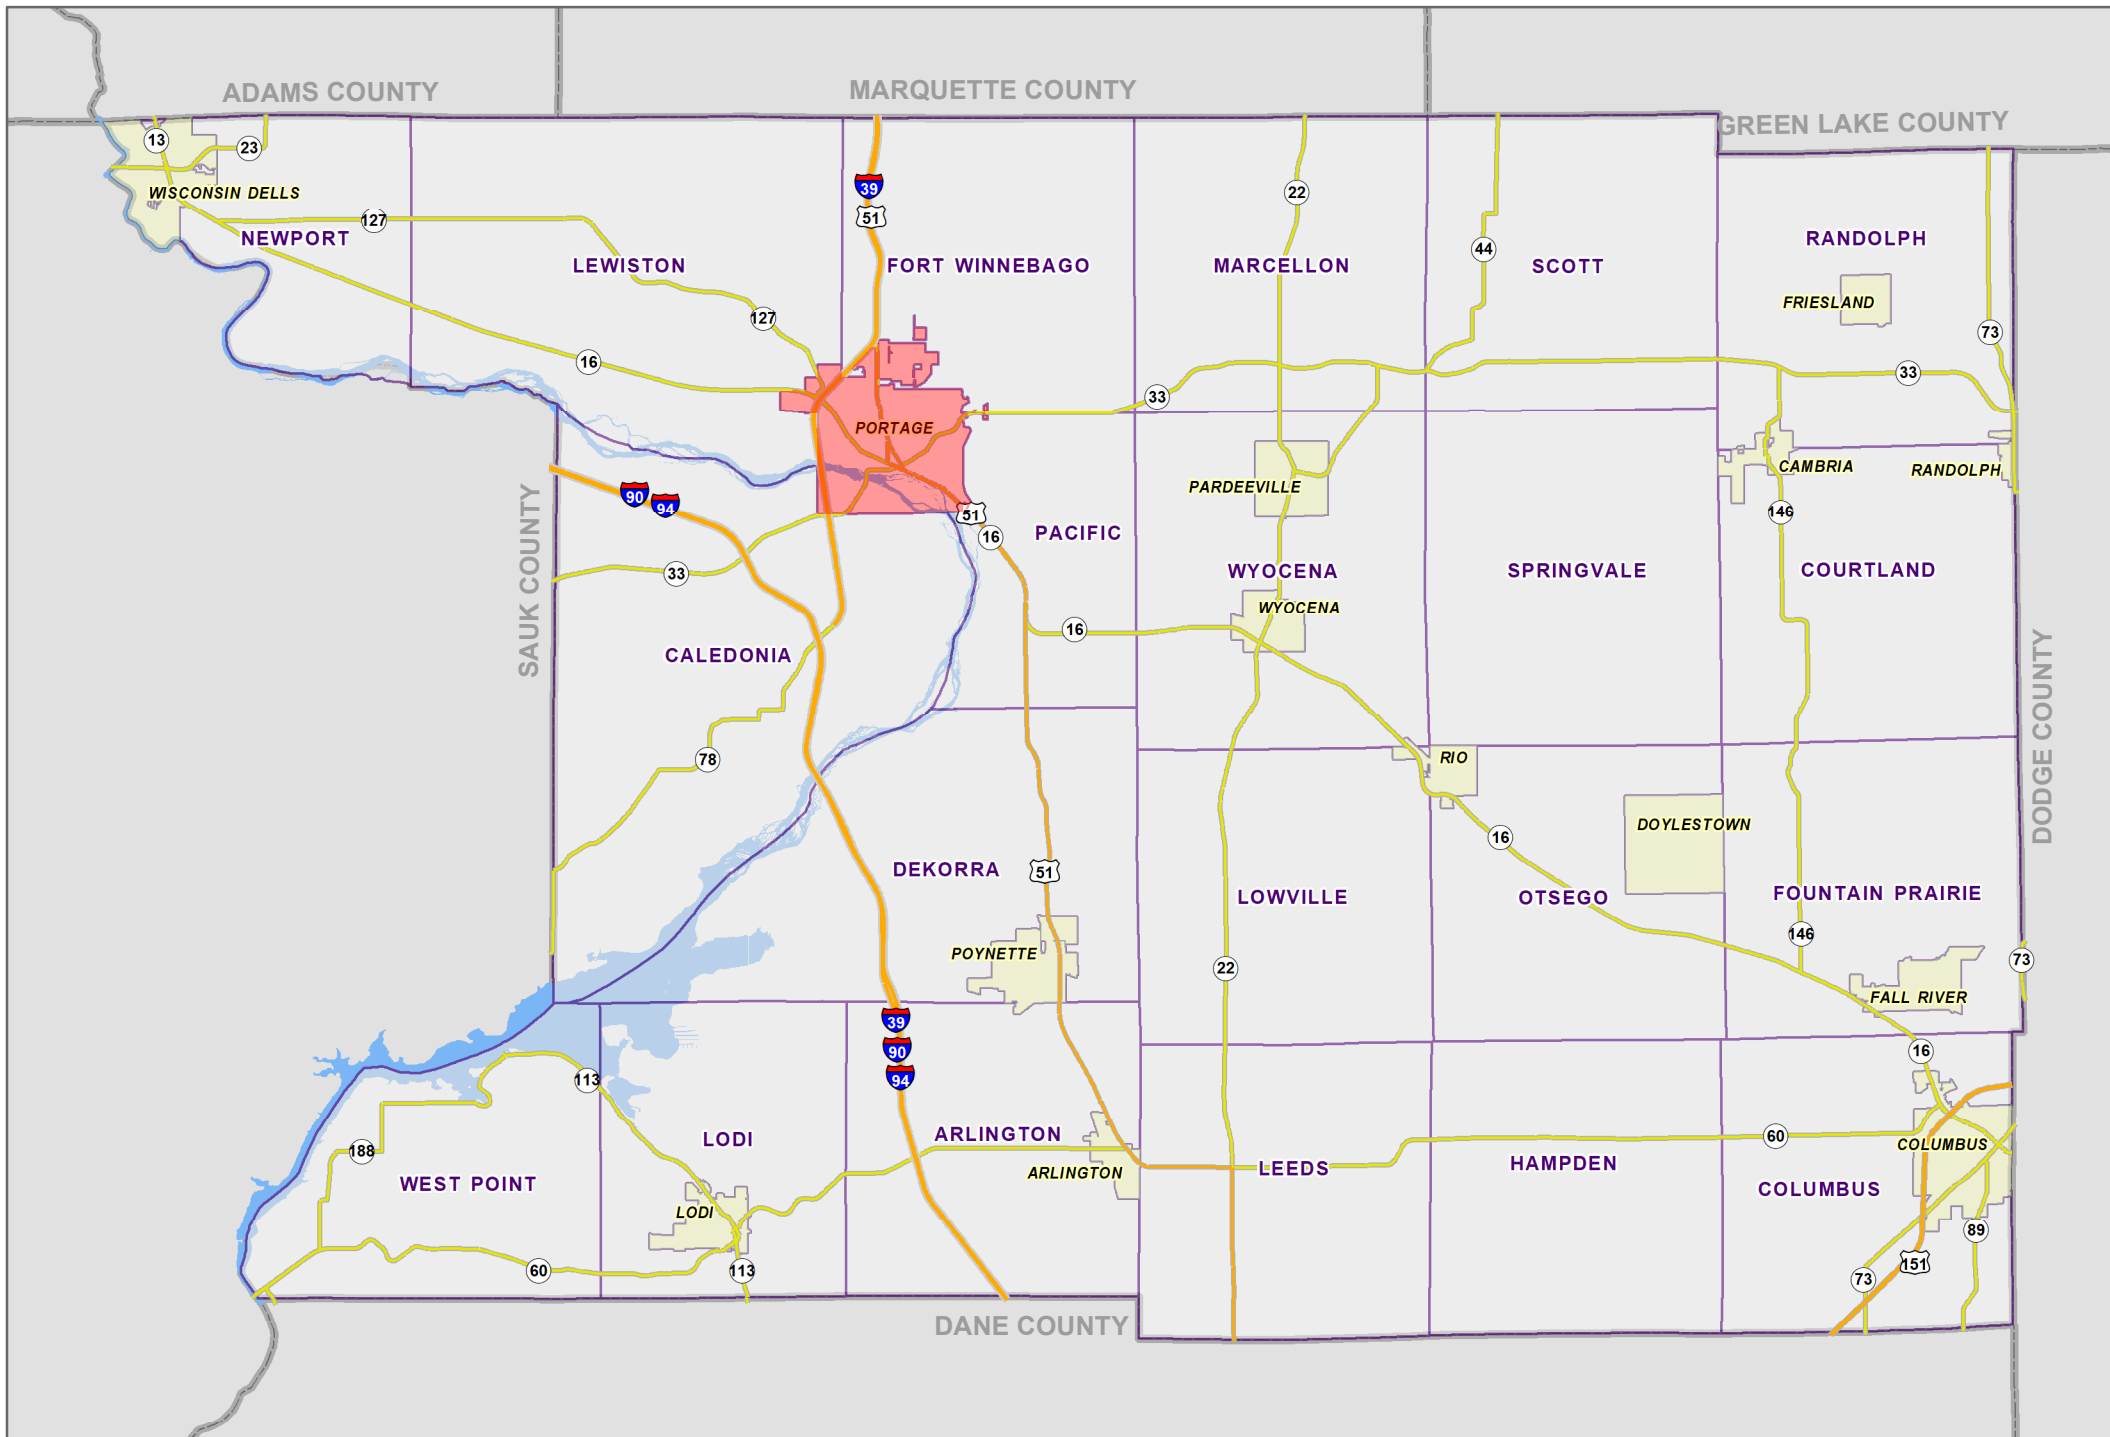

CITY OF PORTAGE

Legend

- Supervisory
- Ward (W-)
- Aldermanic

February 15, 2024
COLUMBIA COUNTY
DATE REVISION: 02

COLUMBIA COUNTY, WI

SUPERVISORY DISTRICT(S)

SCHOOL DISTRICT(S)