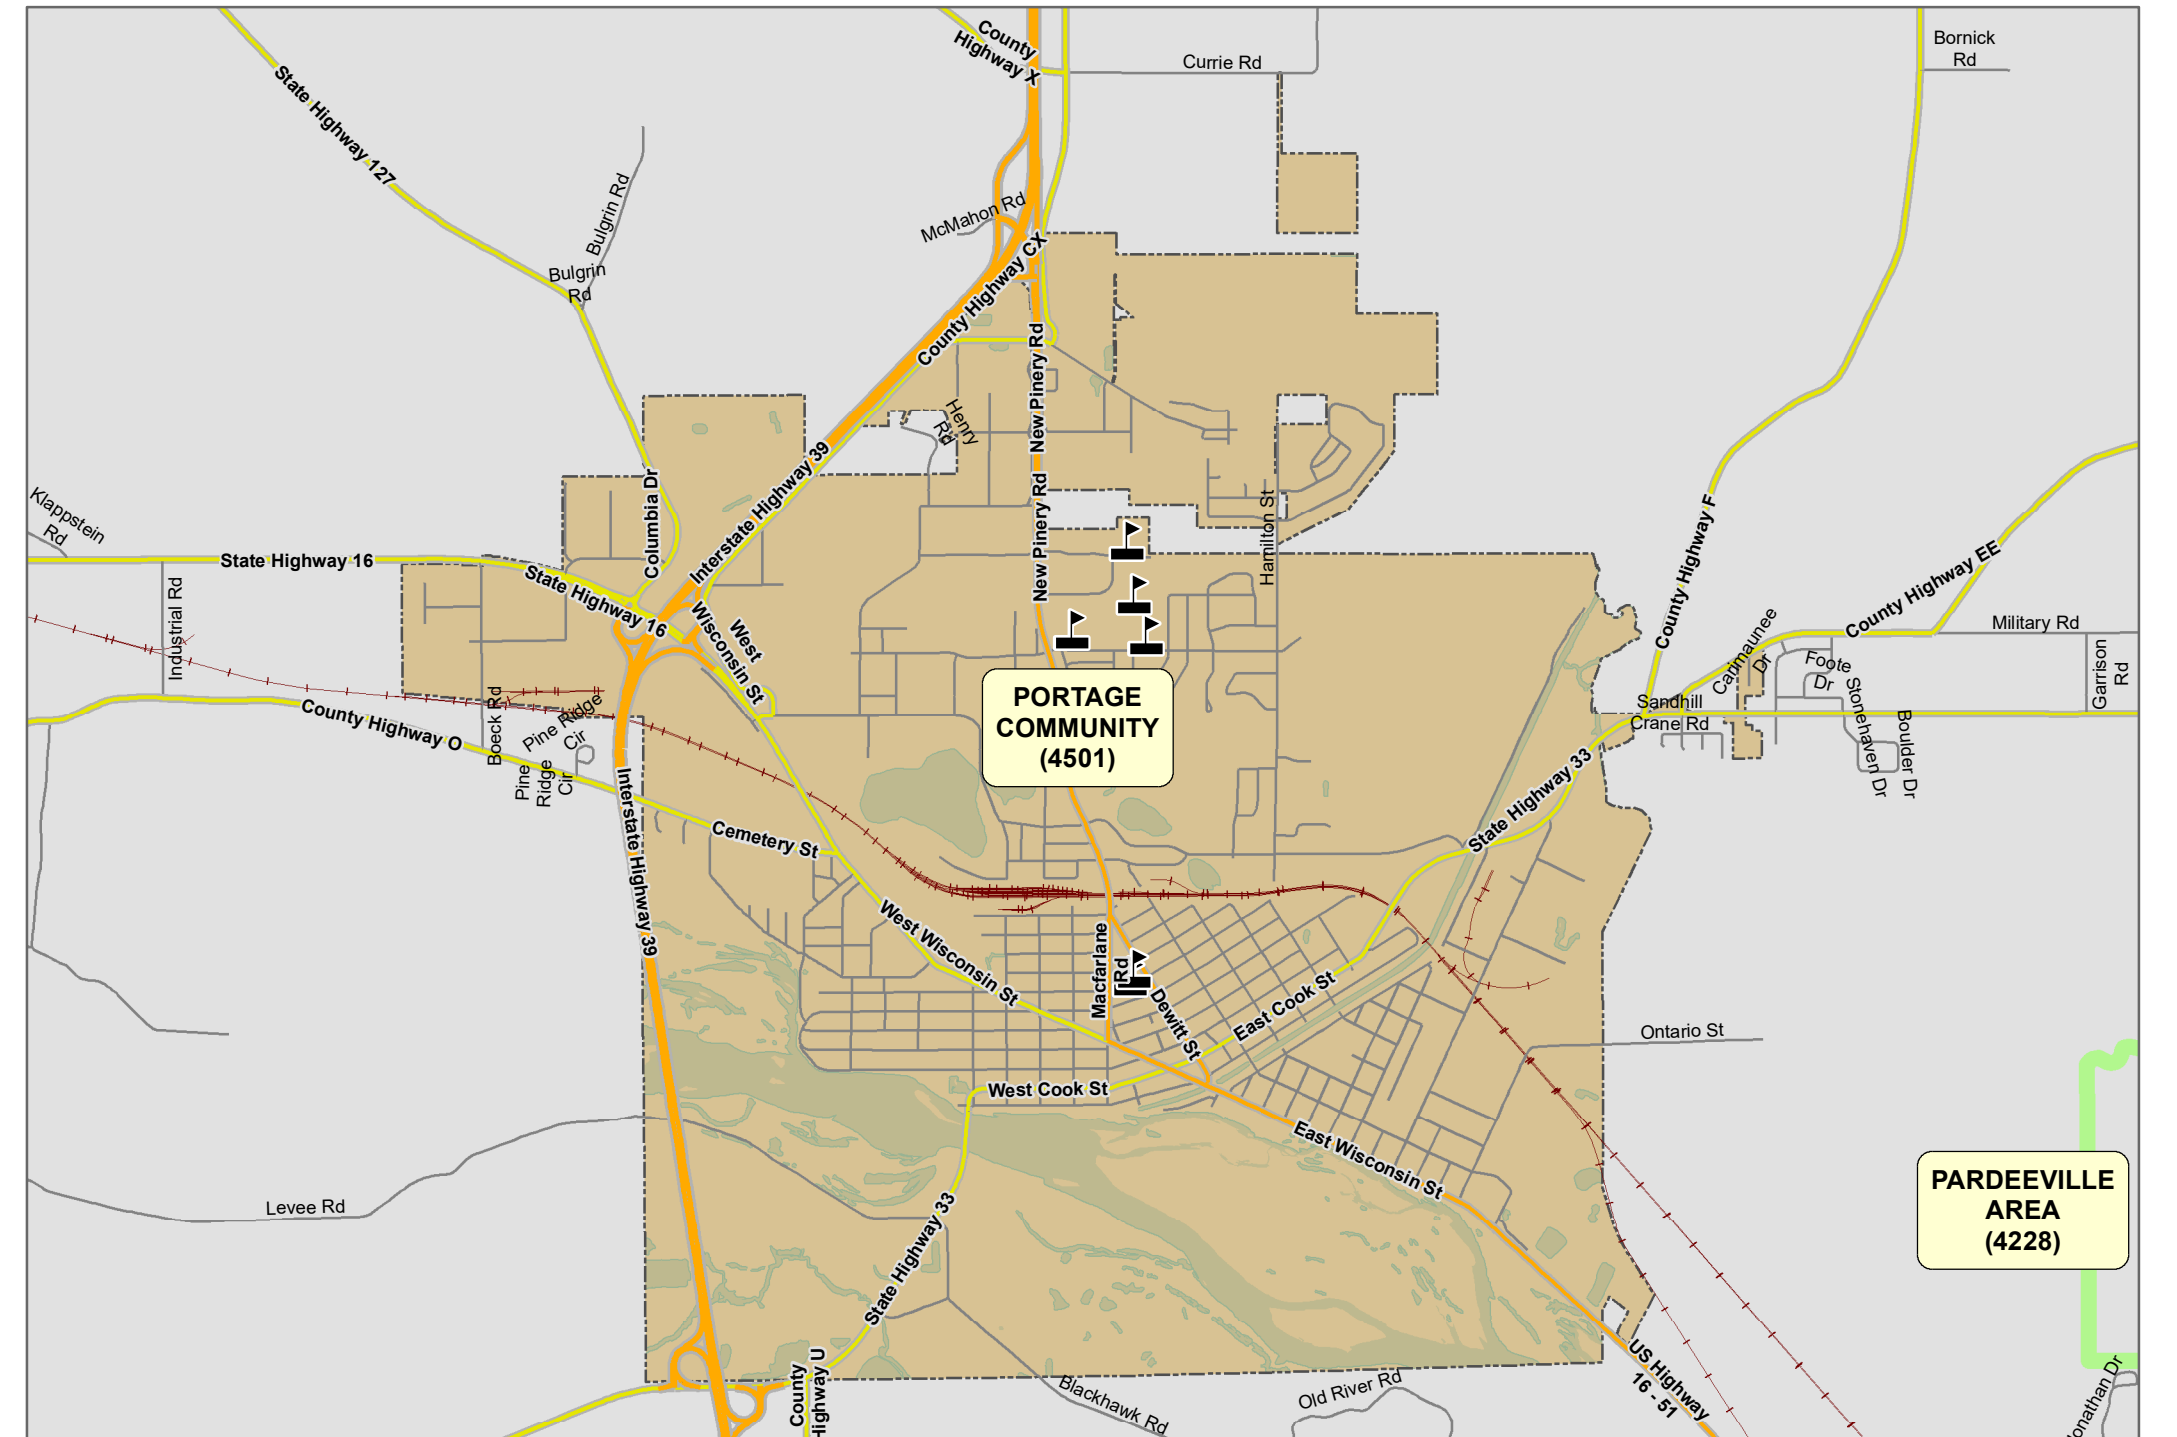

CITY OF PORTAGE

Legend

- Supervisory
- Ward (W-)
- Aldermanic

February 15, 2024
COLUMBIA COUNTY
DATE REVISION: 02

COLUMBIA COUNTY, WI

SUPERVISORY DISTRICT(S)

SCHOOL DISTRICT(S)