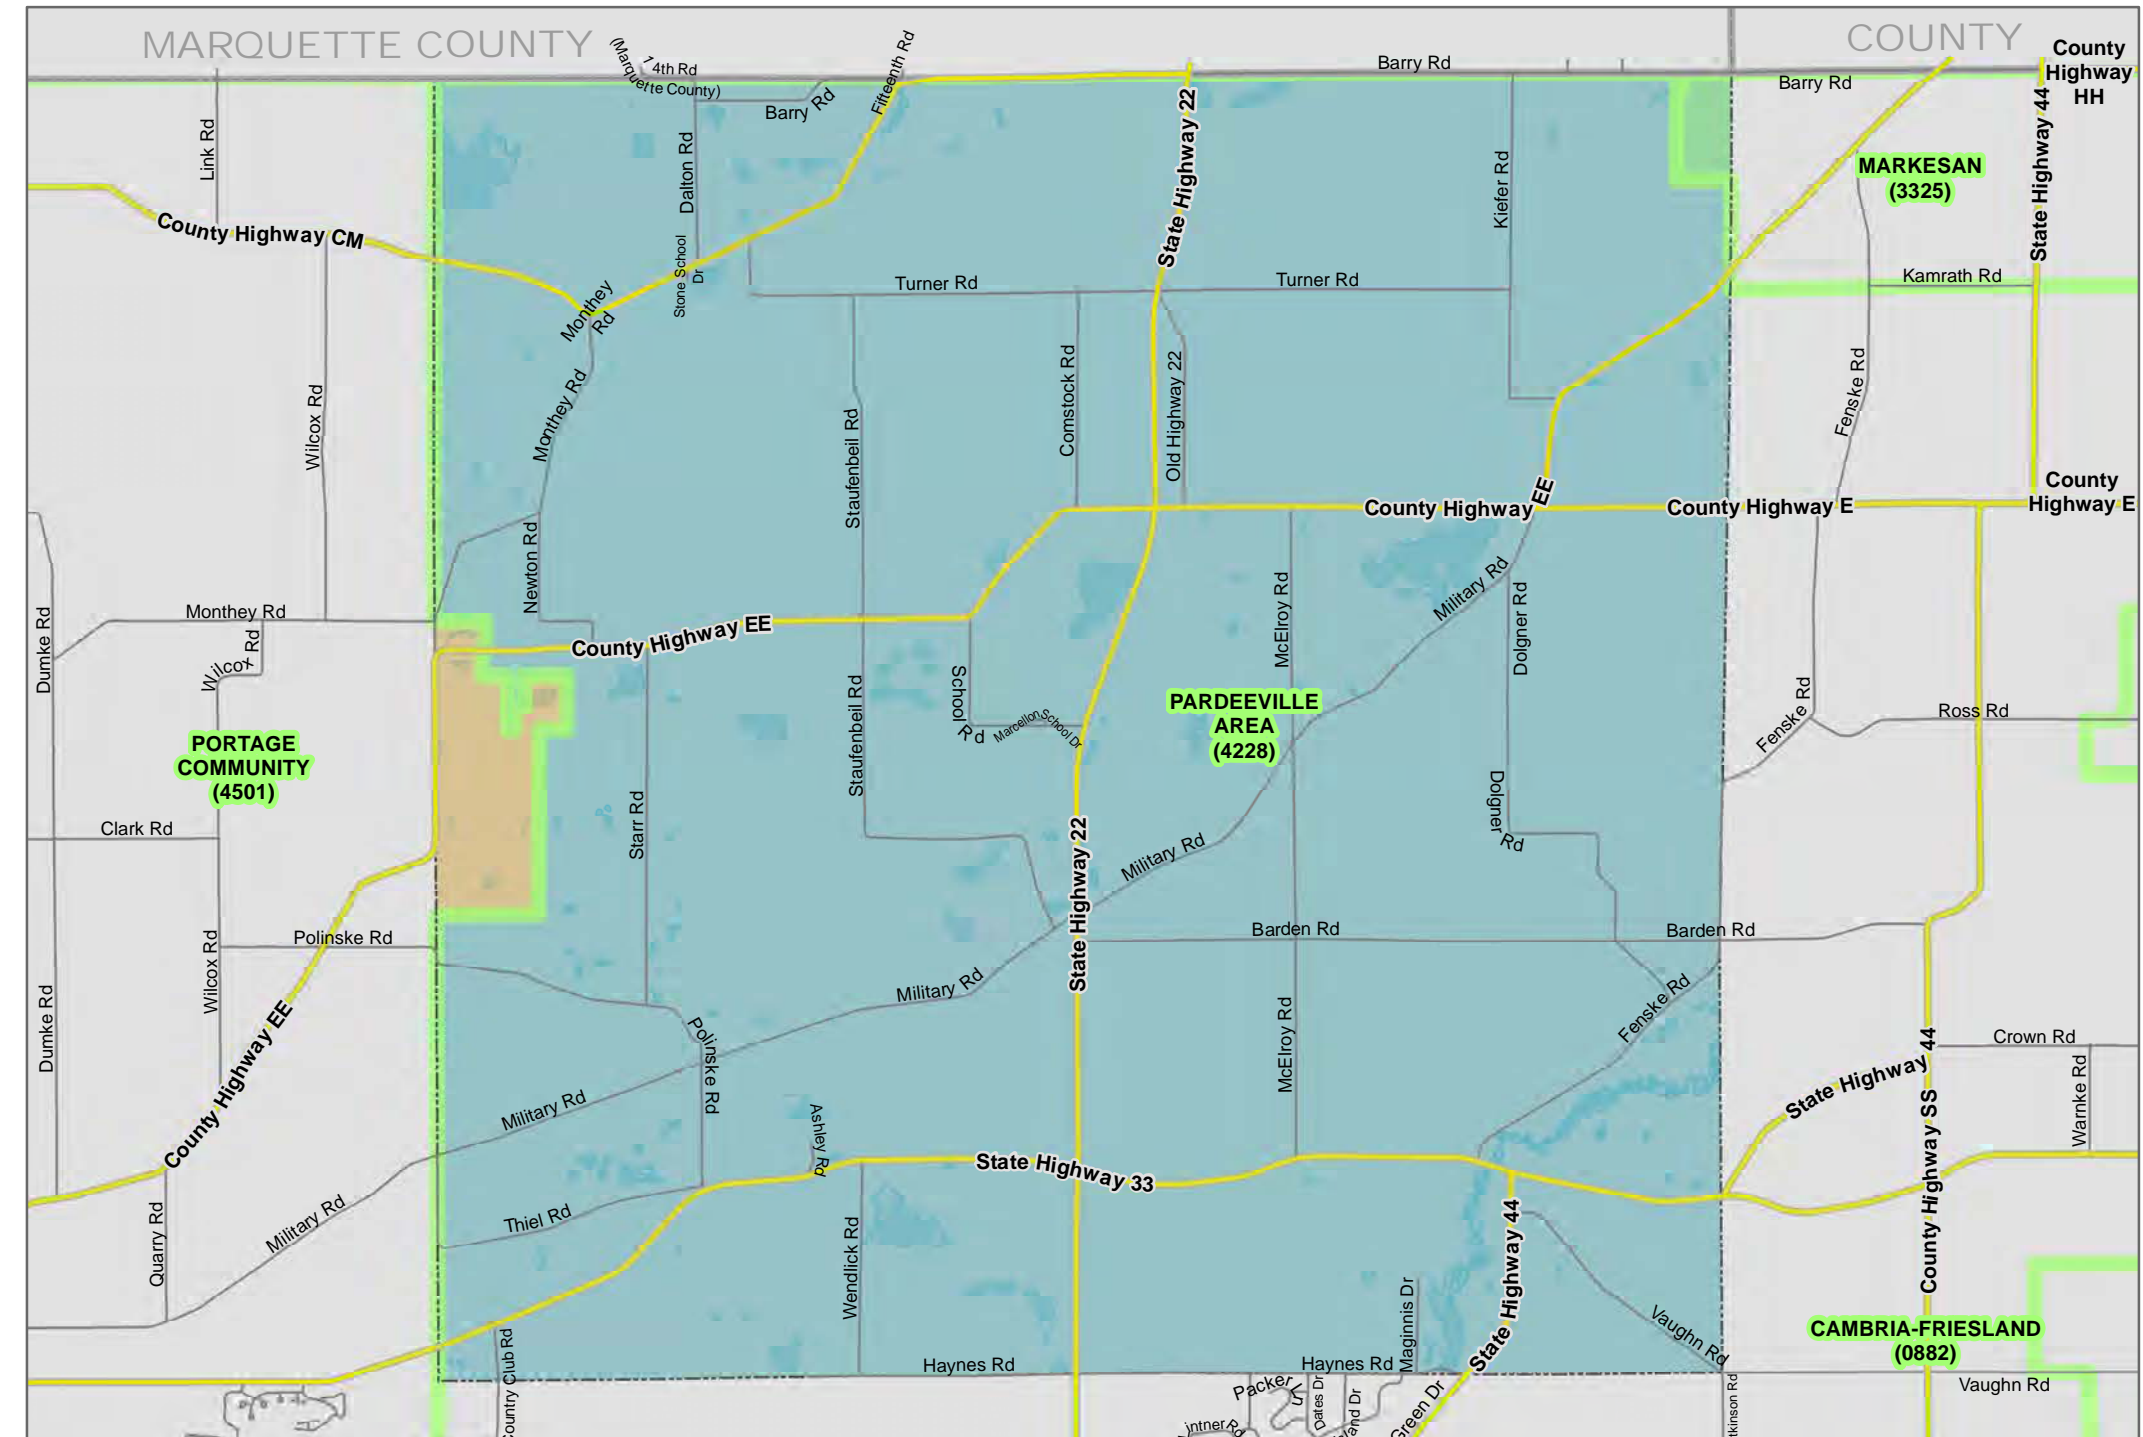

TOWN OF MARCELLON

Legend

- Supervisory (#)
- Ward (W-#)

February 03, 2023
COLUMBIA COUNTY
www.columbiacountywi.gov

COLUMBIA COUNTY, WI

SUPERVISORY DISTRICT(S)

SCHOOL DISTRICT(S)