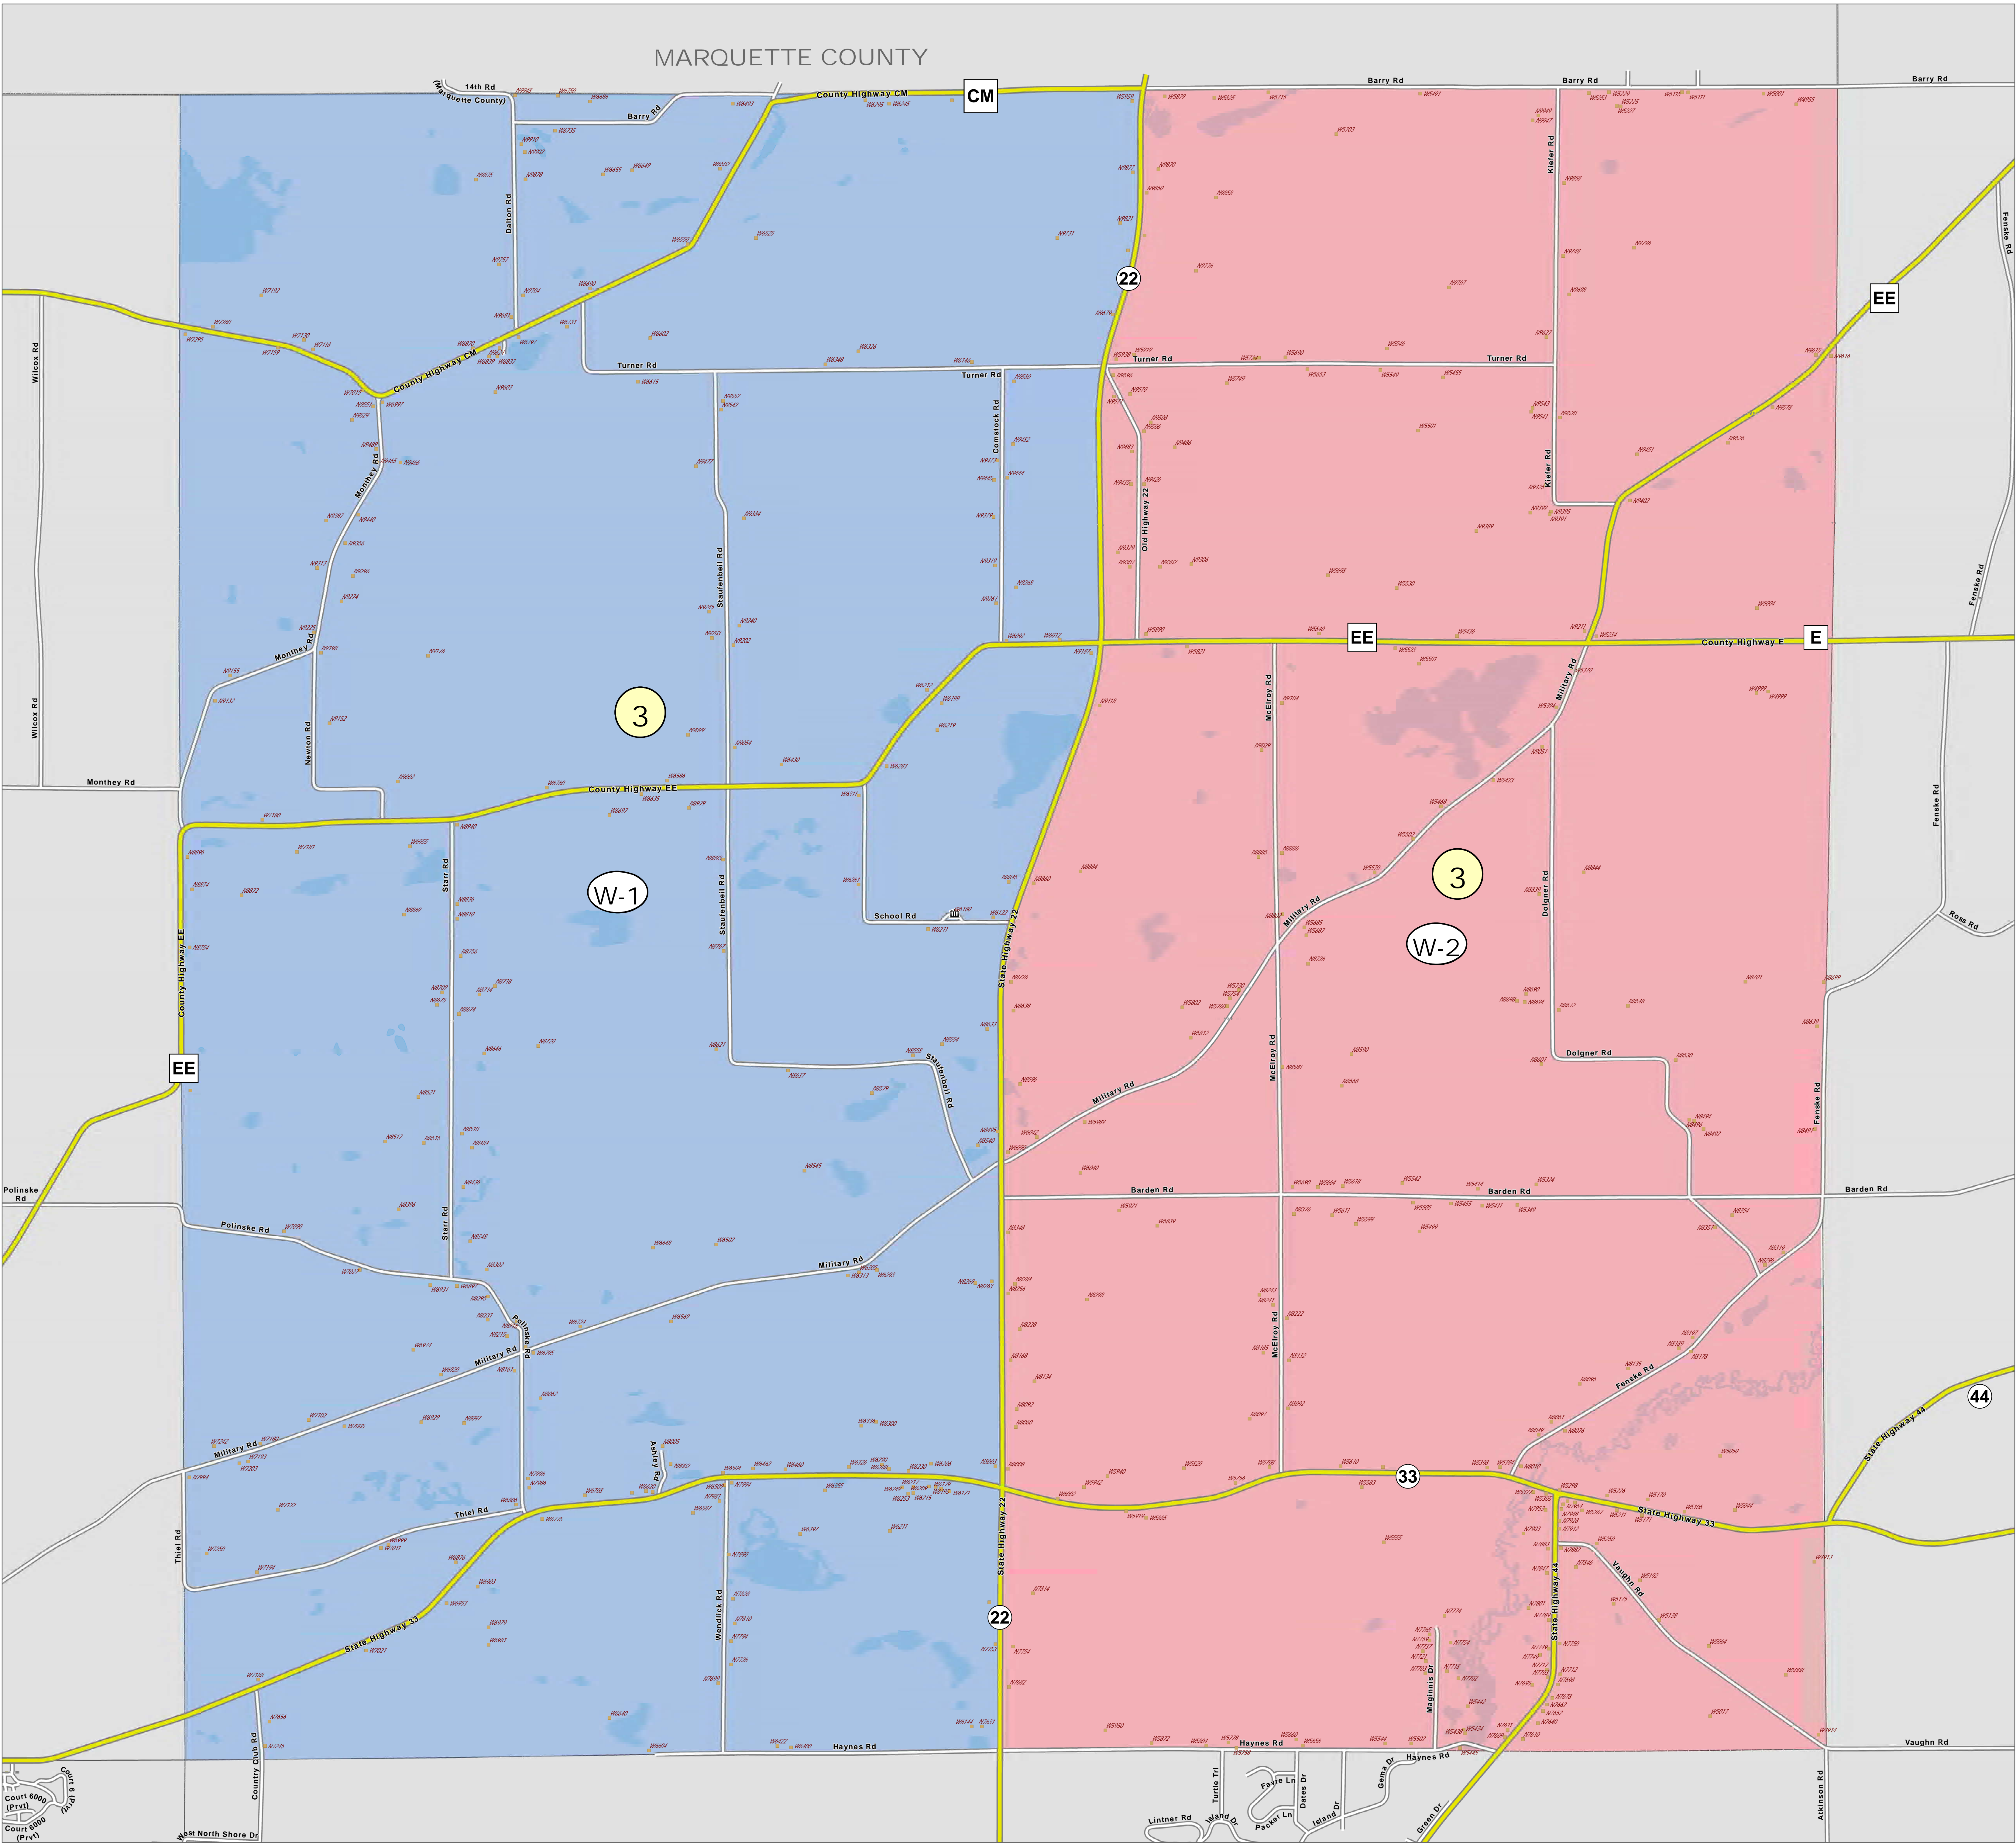

TOWN OF MARCELLON

Legend

- Supervisory (#)
- Ward (W-#)

February 03, 2023
COLUMBIA COUNTY
www.columbiacountywi.gov

COLUMBIA COUNTY, WI

SUPERVISORY DISTRICT(S)

SCHOOL DISTRICT(S)