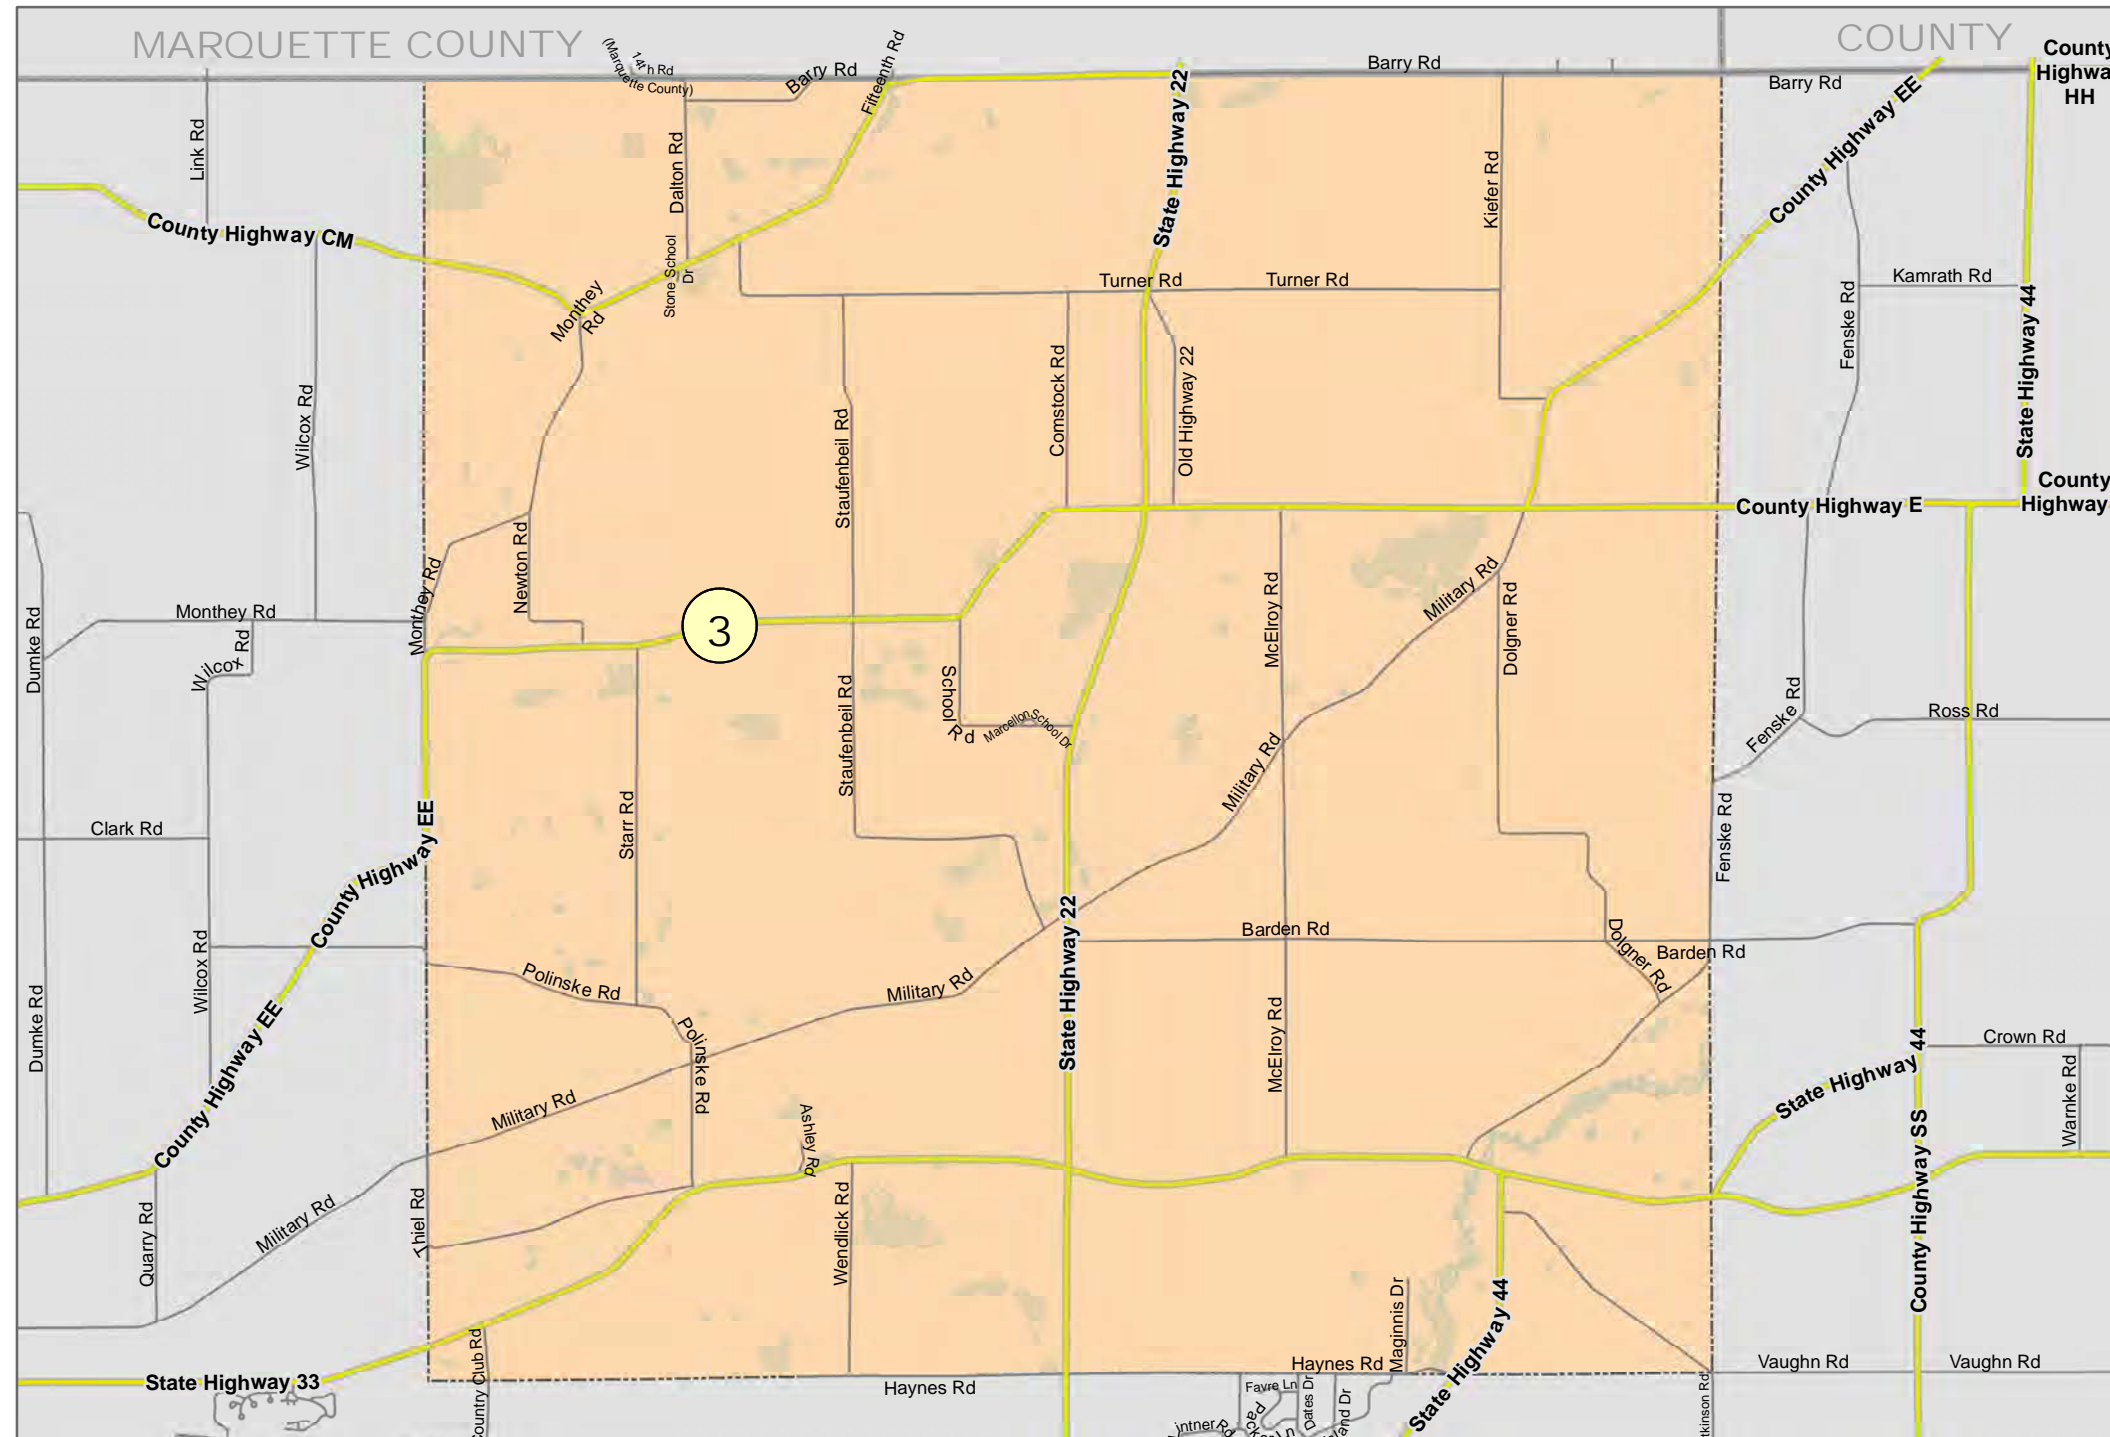

TOWN OF MARCELLON

Legend

- Supervisory (#)
- Ward (W-#)

February 03, 2023
COLUMBIA COUNTY
www.columbiacountywi.gov

COLUMBIA COUNTY, WI

SUPERVISORY DISTRICT(S)

SCHOOL DISTRICT(S)