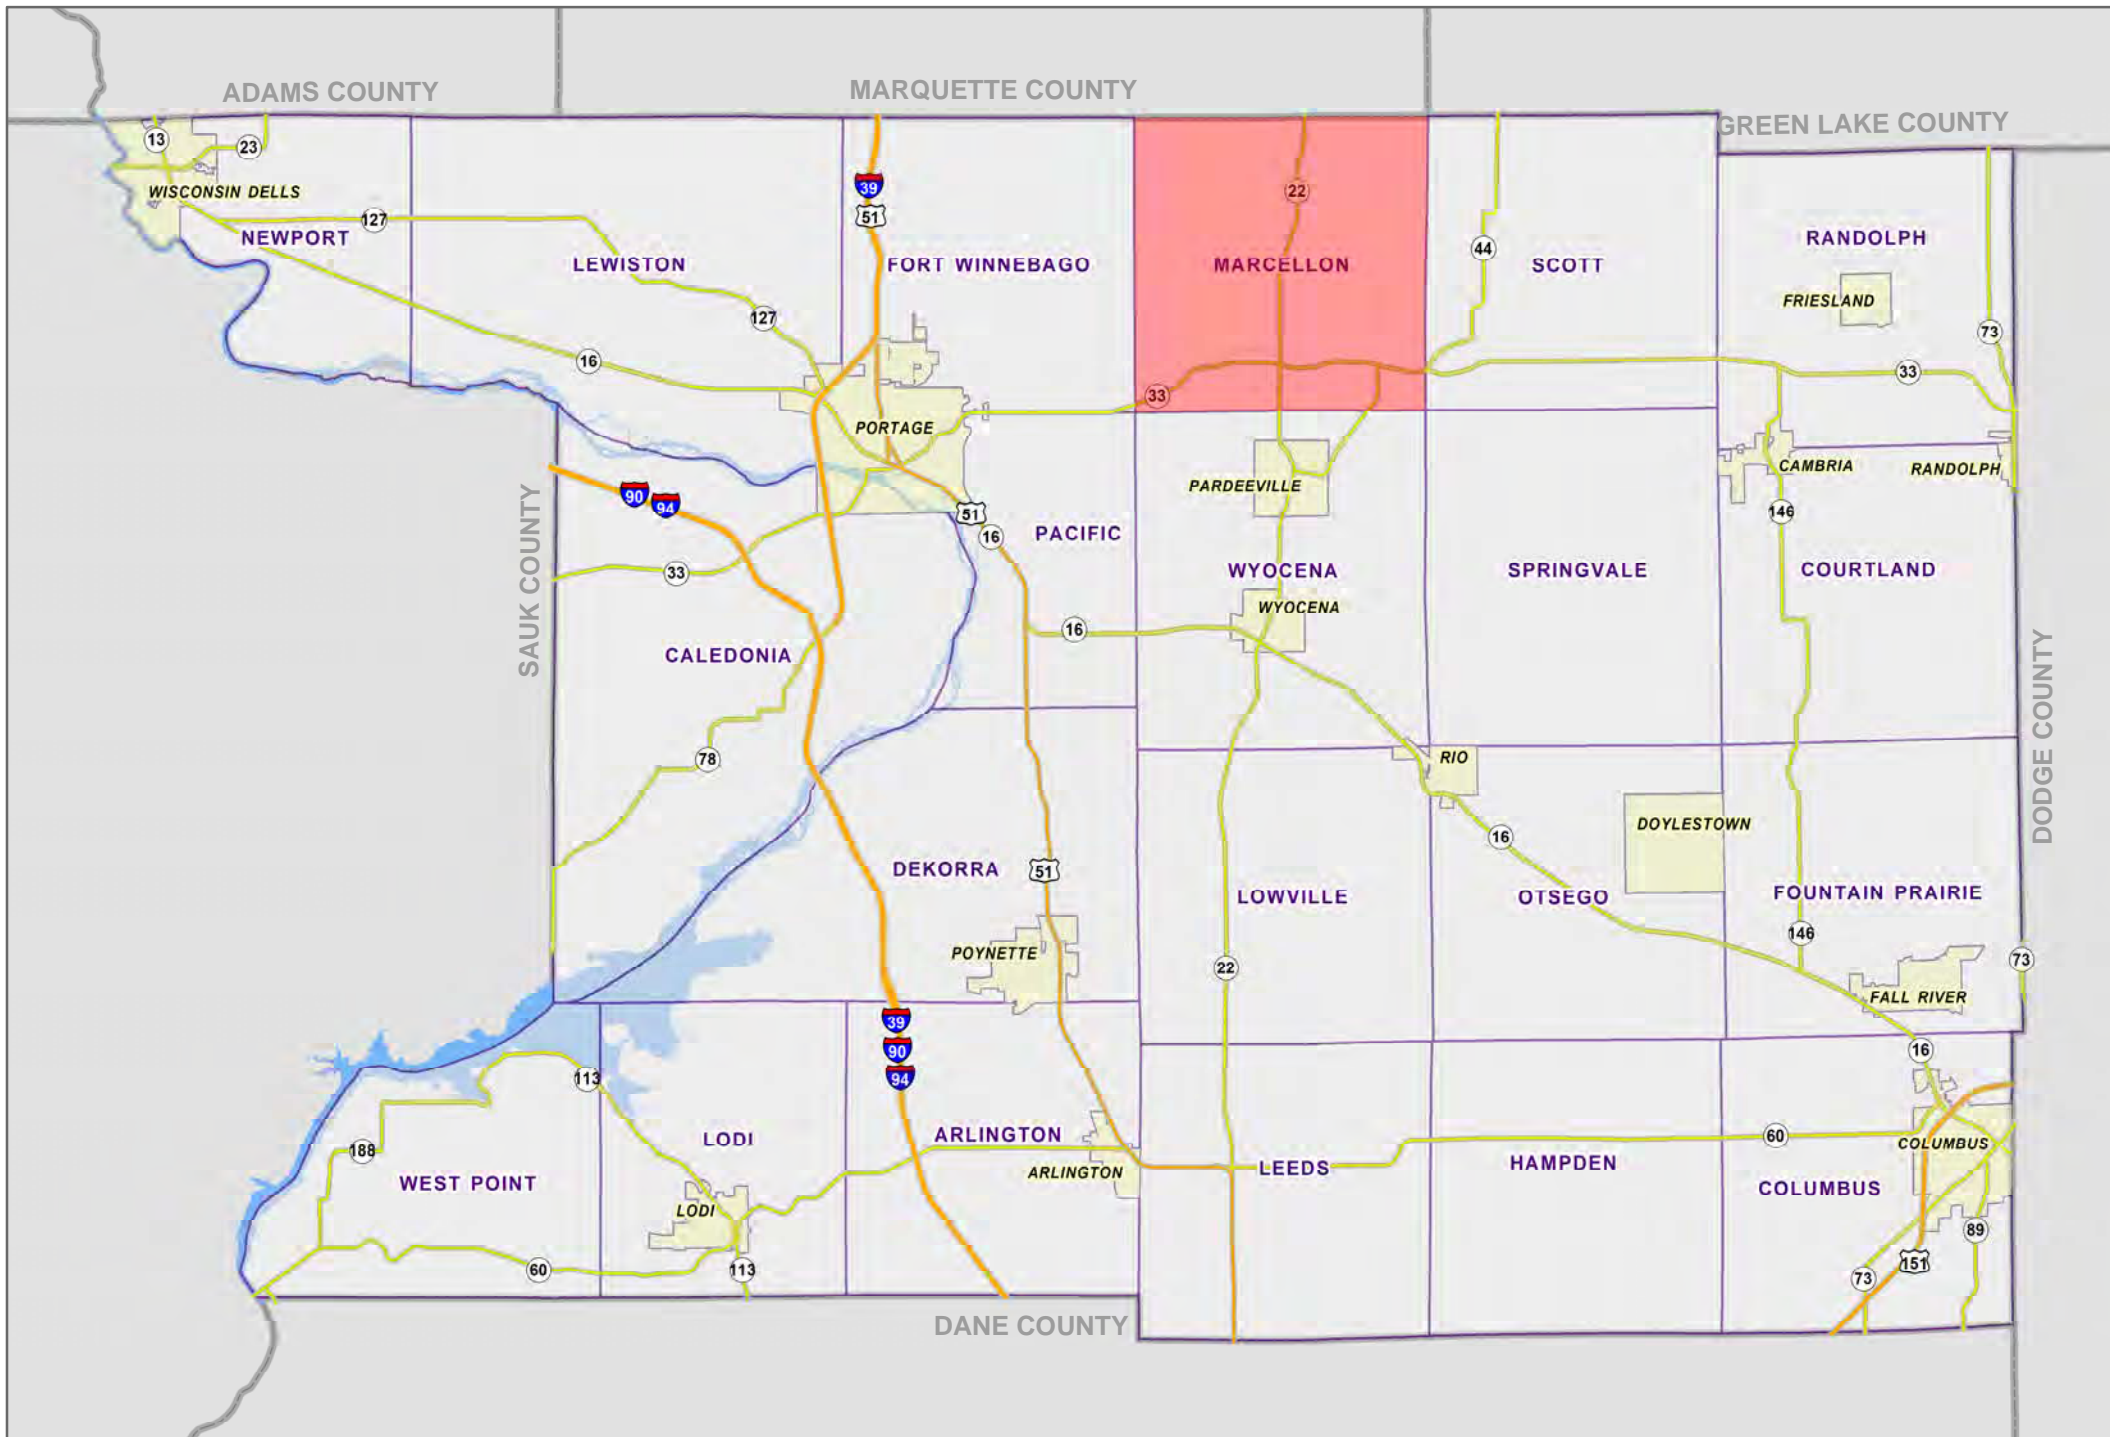

TOWN OF MARCELLON

Legend

- Supervisory (#)
- Ward (W-#)

February 03, 2023
COLUMBIA COUNTY
www.columbiacountywi.gov

COLUMBIA COUNTY, WI

SUPERVISORY DISTRICT(S)

SCHOOL DISTRICT(S)