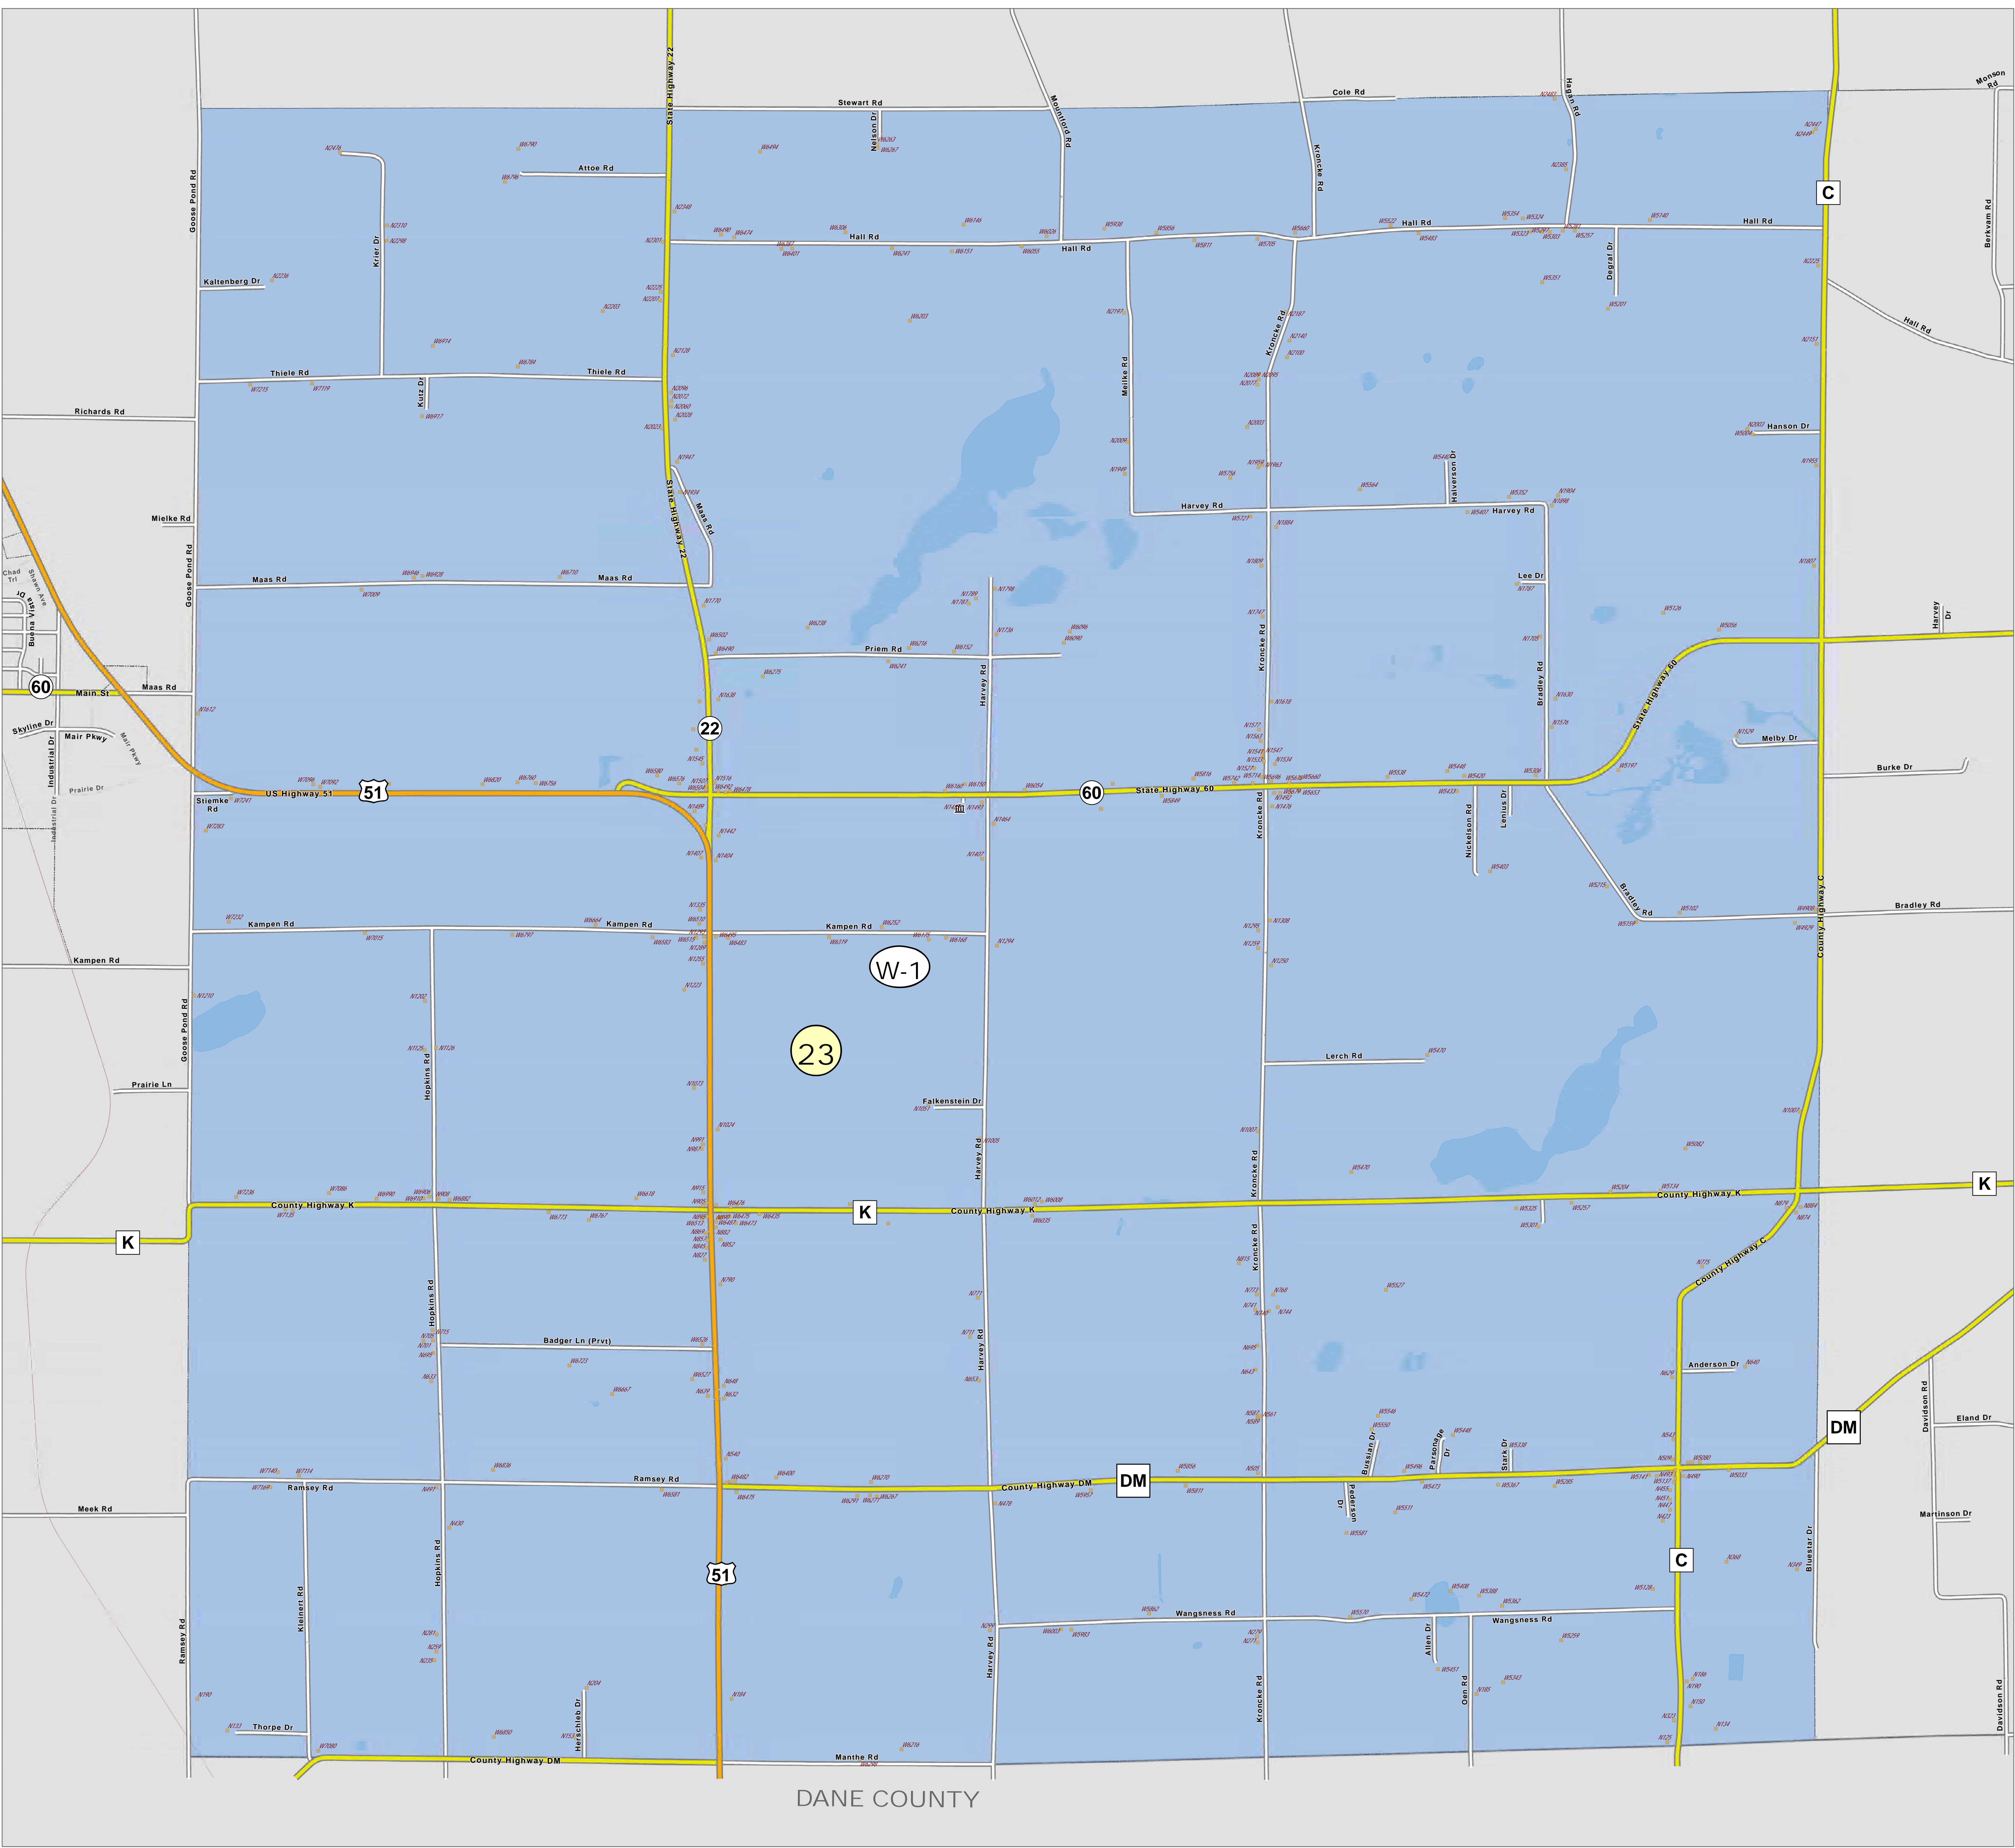

# TOWN OF LEEDS

Legend

- Supervisory (#)
- Ward (W-#)

COLUMBIA COUNTY, WI

SUPERVISORY DISTRICT(S)

SCHOOL DISTRICT(S)