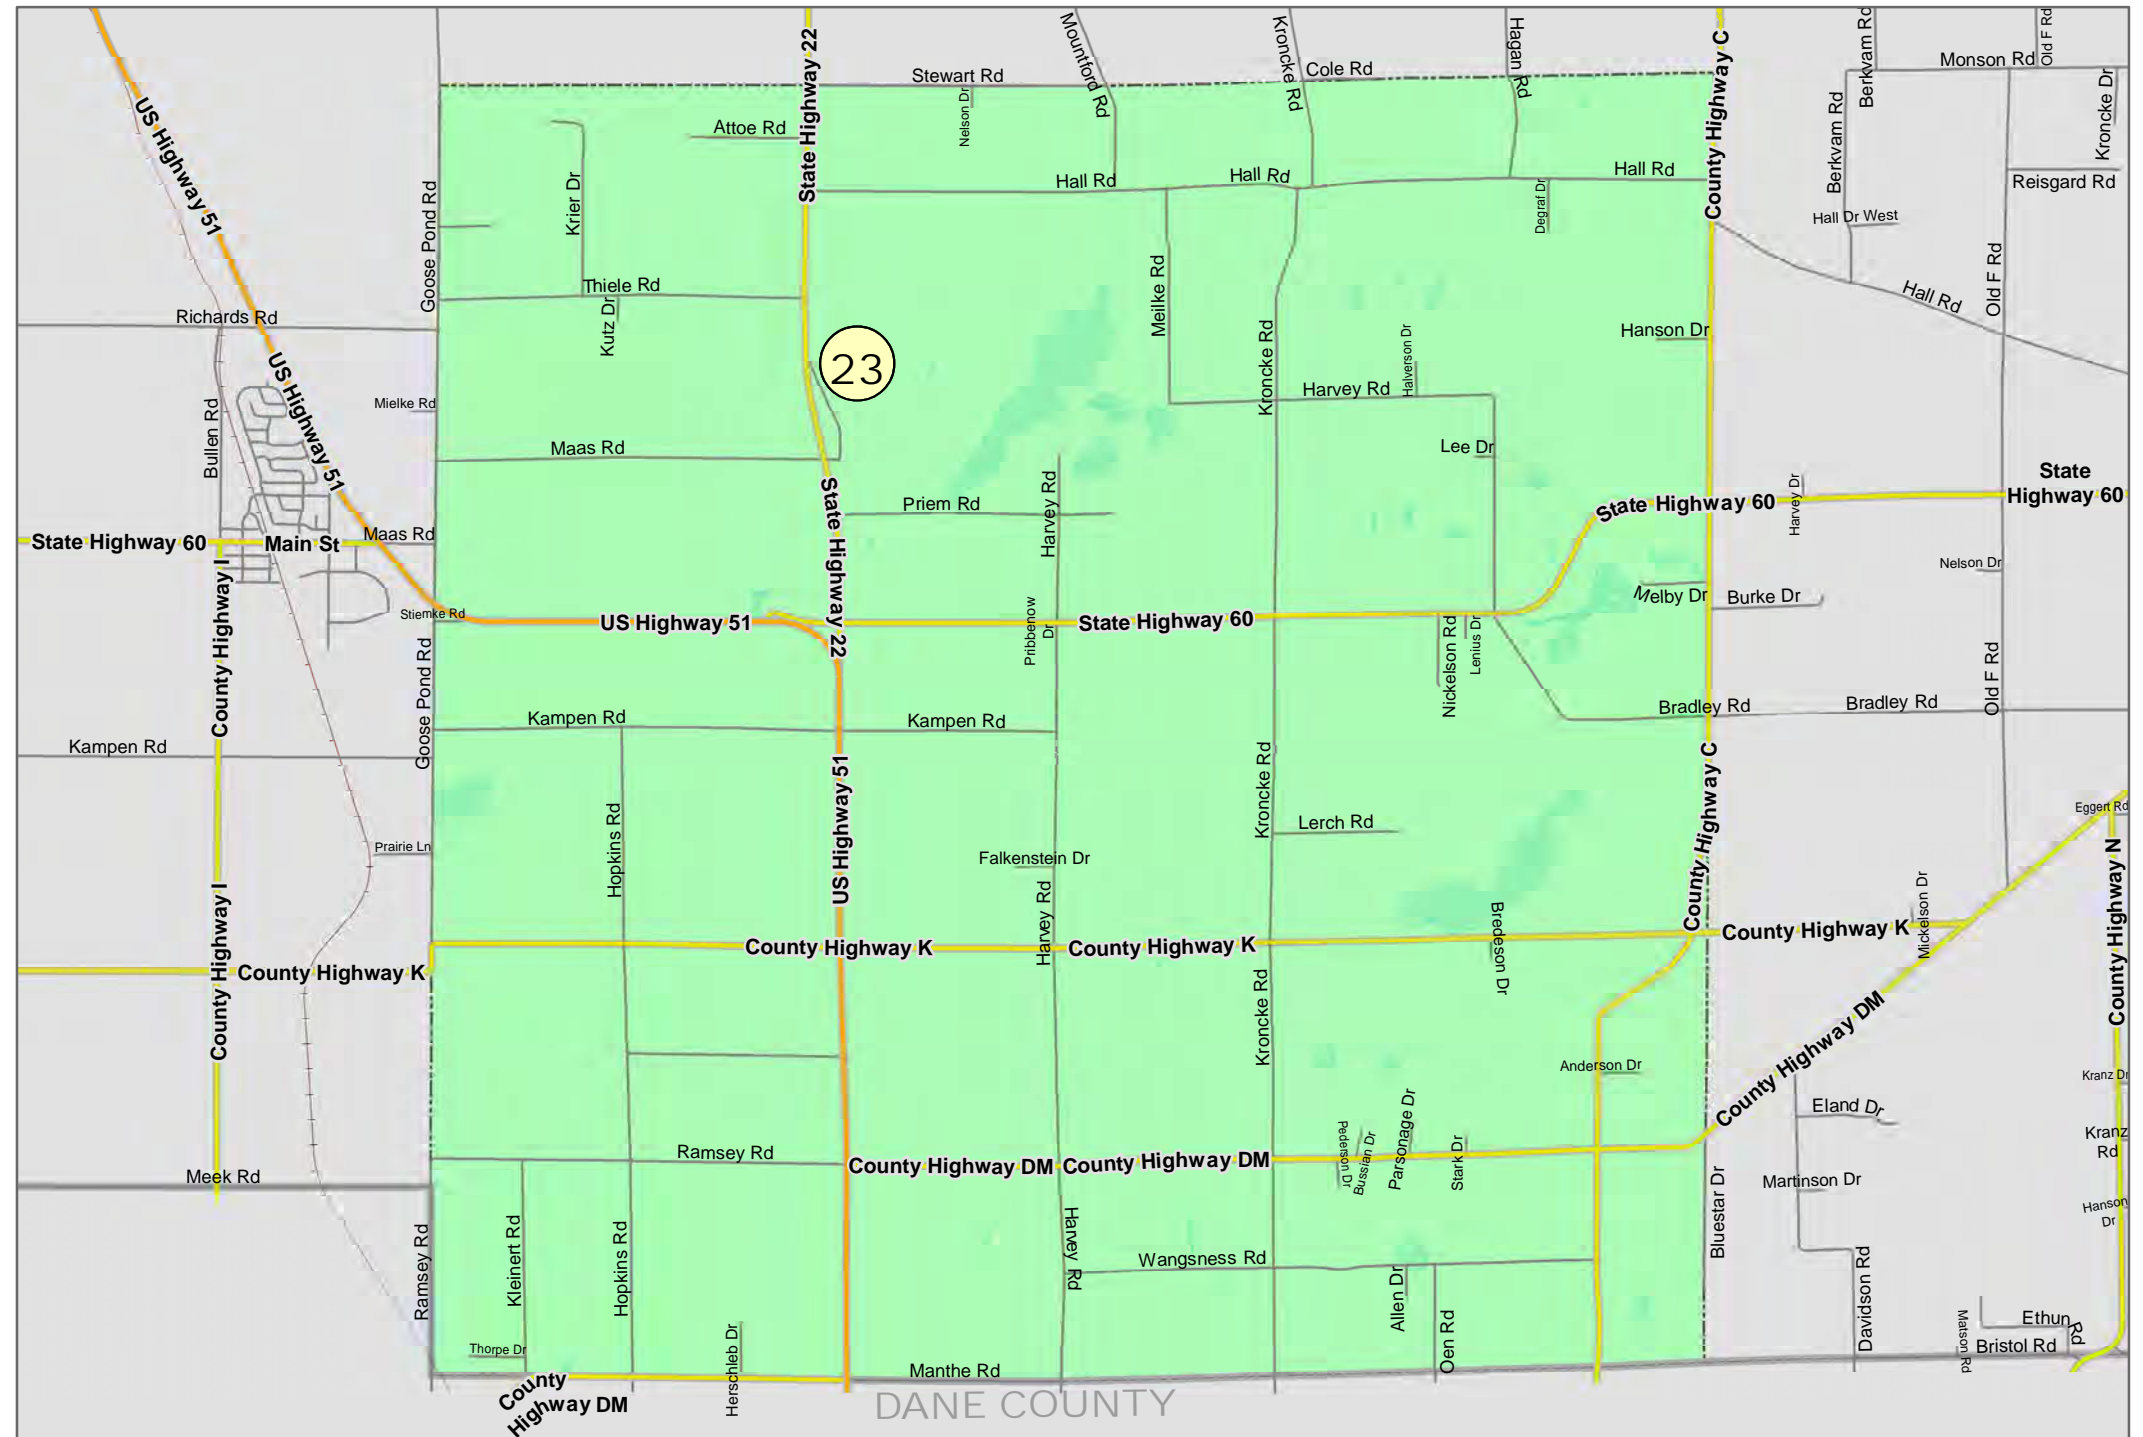

# TOWN OF LEEDS

Legend

- Supervisory (#)
- Ward (W-#)

COLUMBIA COUNTY, WI

SUPERVISORY DISTRICT(S)

SCHOOL DISTRICT(S)