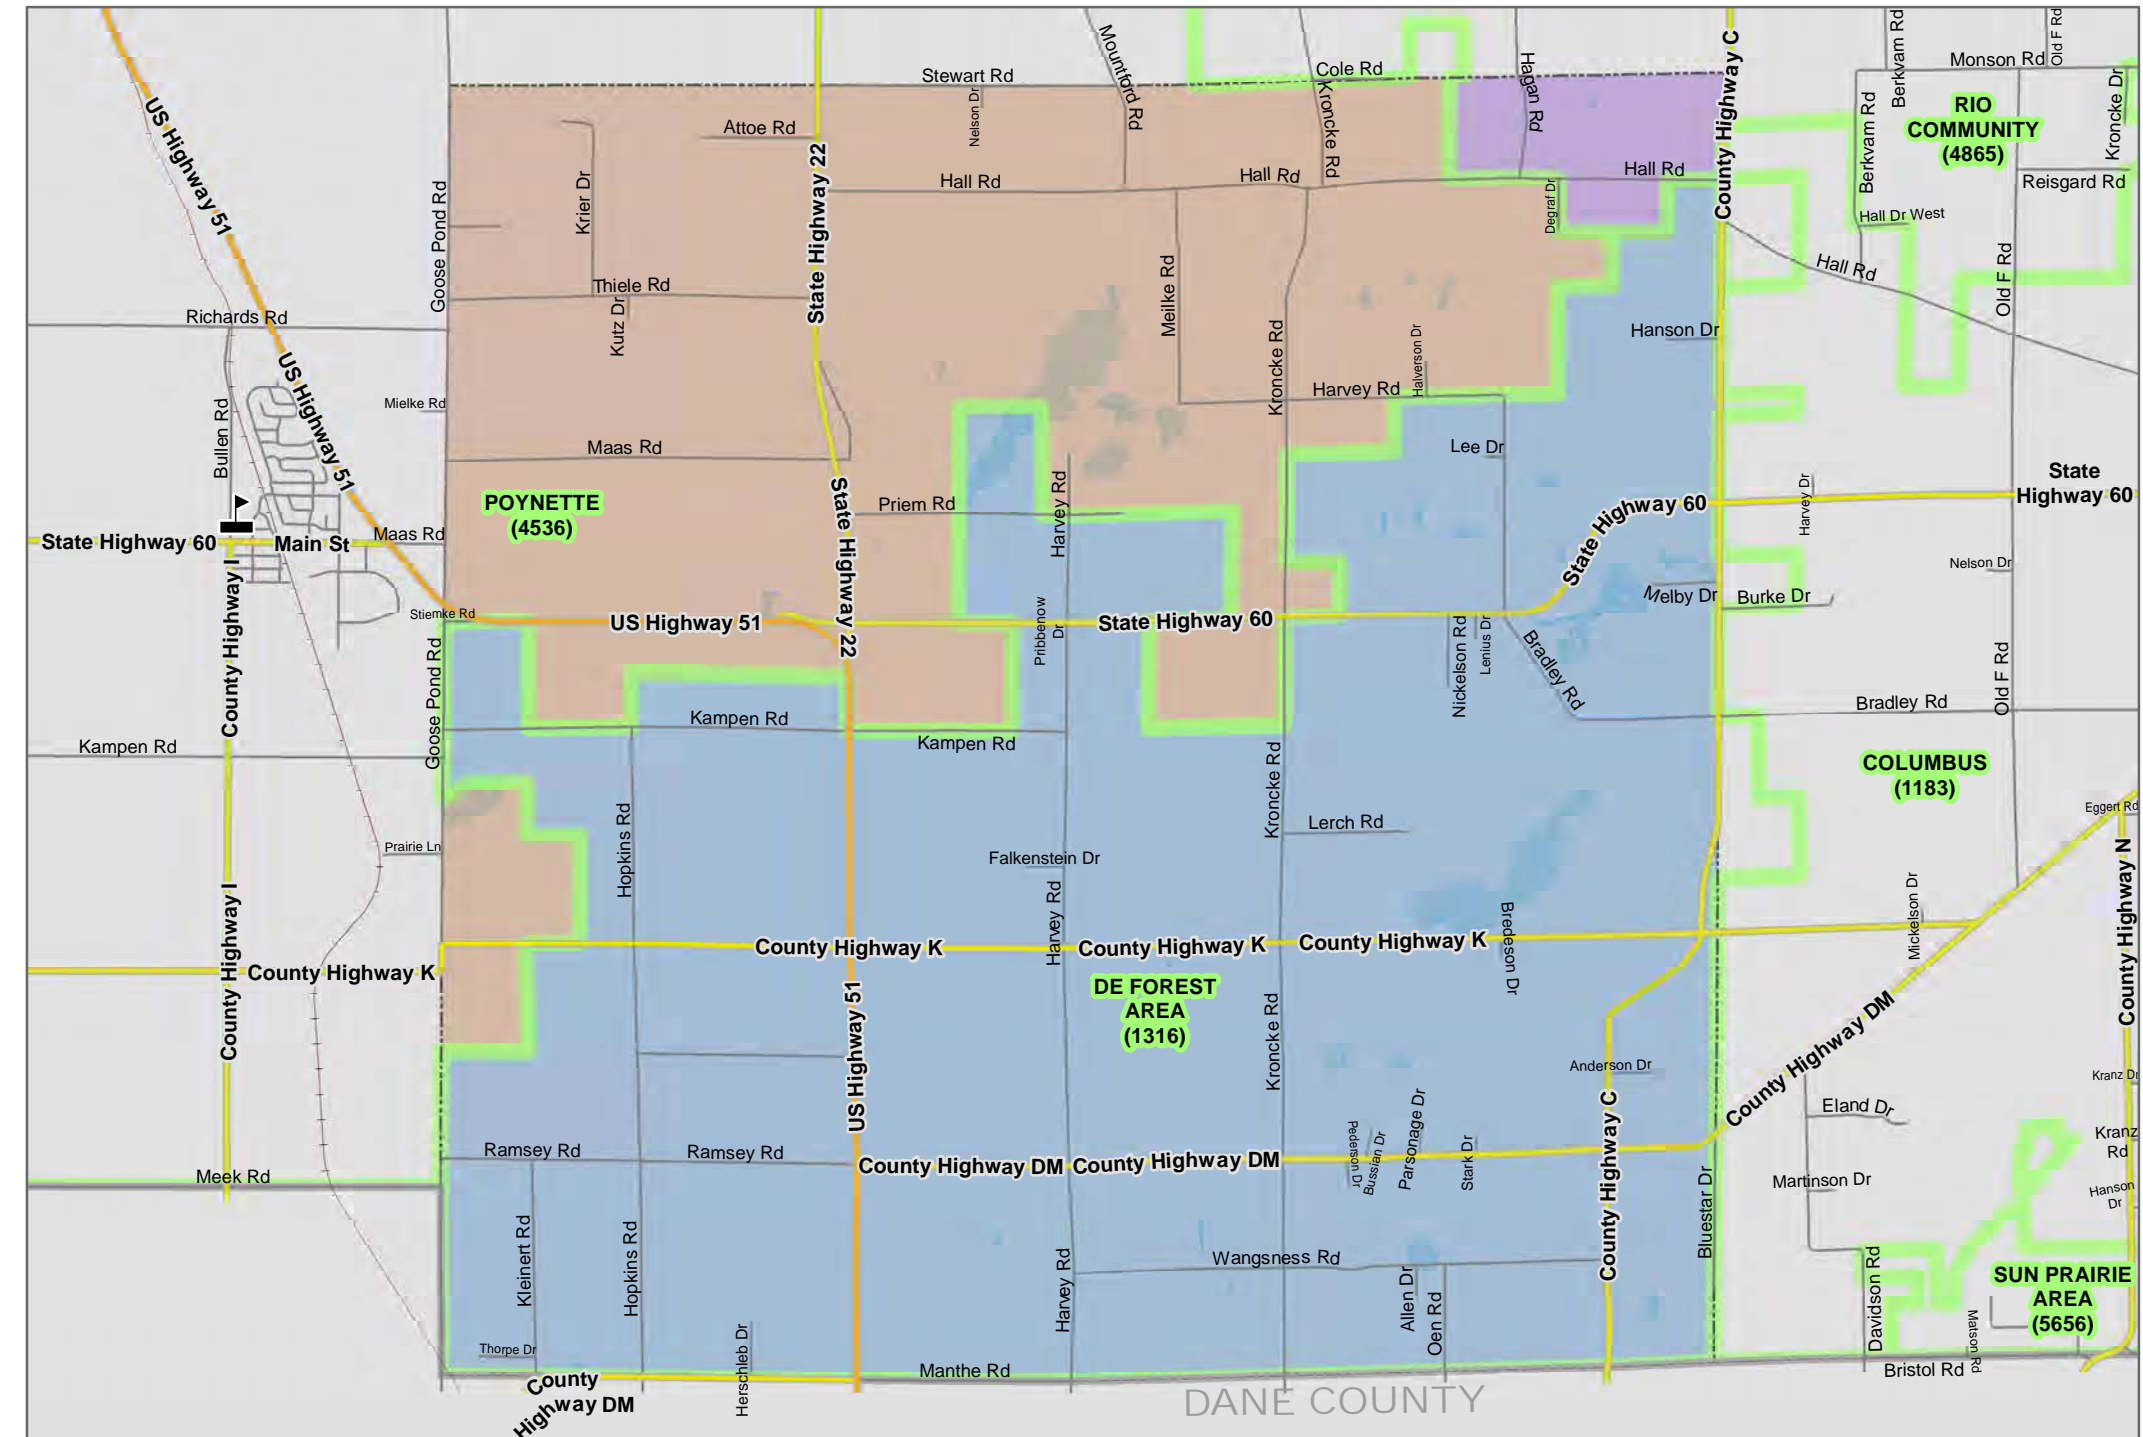

# TOWN OF LEEDS

Legend

- Supervisory (#)
- Ward (W-#)

COLUMBIA COUNTY, WI

SUPERVISORY DISTRICT(S)

SCHOOL DISTRICT(S)